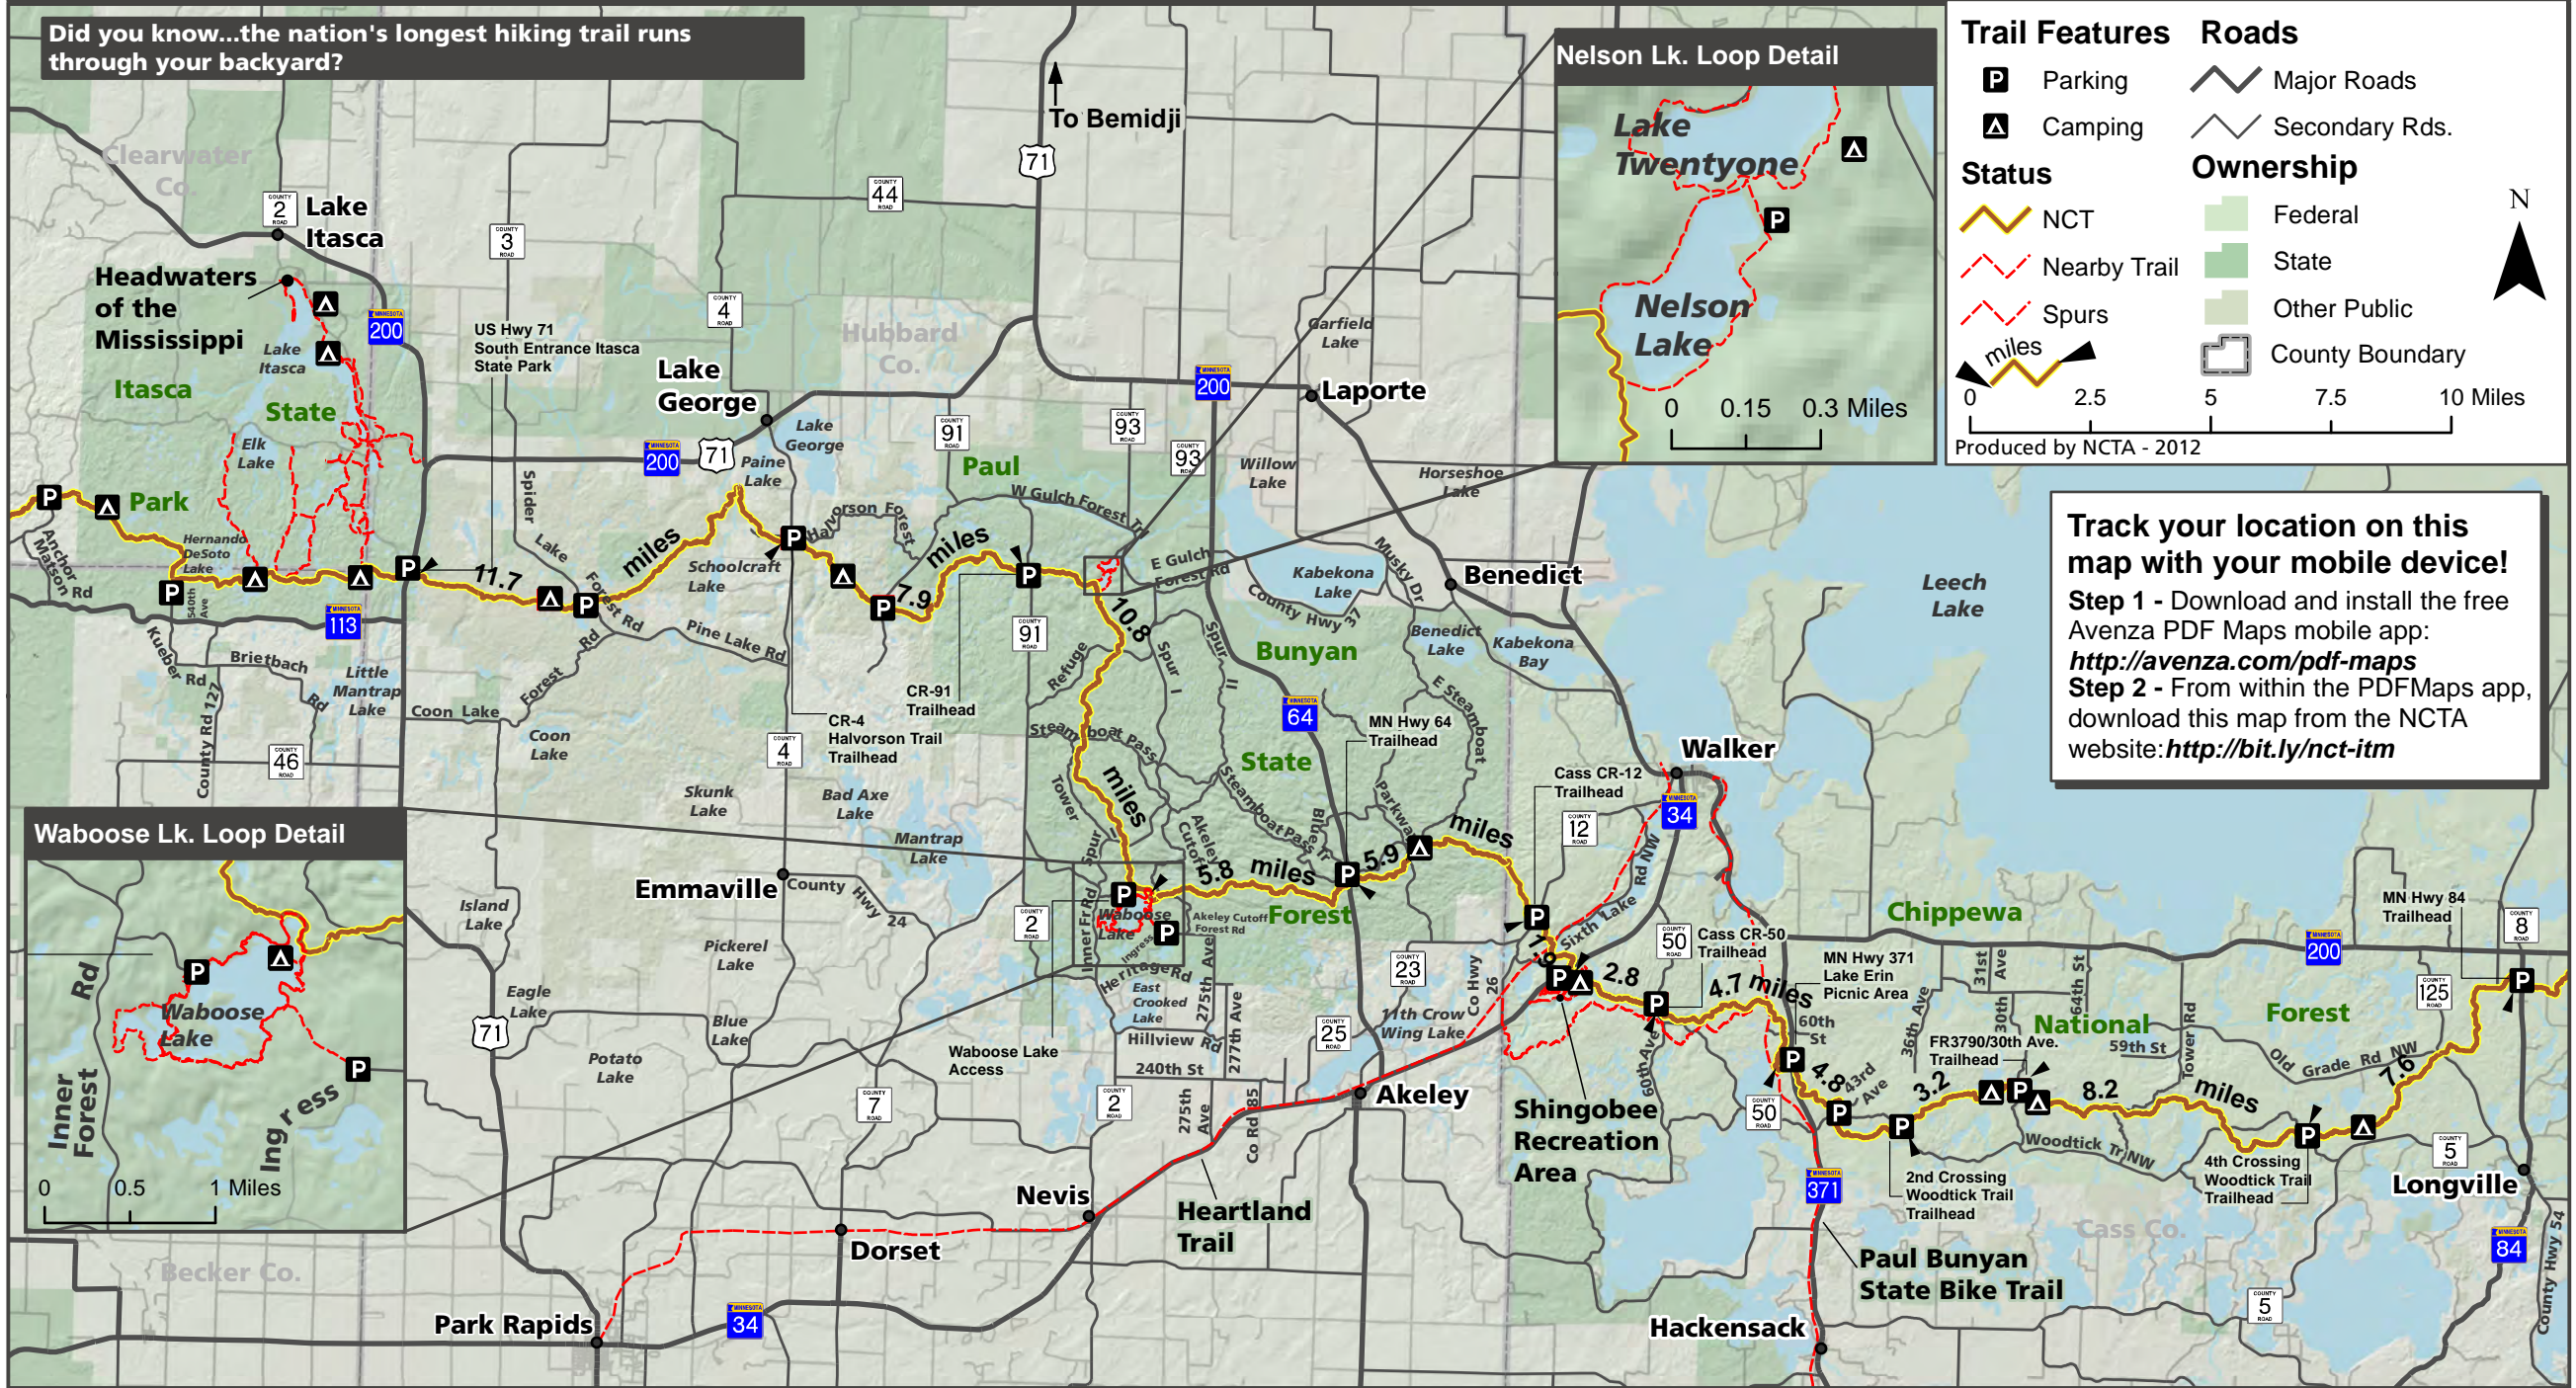

North Country National Scenic Trail

Itasca Moraine Chapter of the North Country Trail Association – Hubbard & Cass Counties, Minnesota

Did you know...the nation's longest hiking trail runs through your backyard?

Trail Features	Roads
Parking	Major Roads
Camping	Secondary Rds.
Status	Ownership
NCT	Federal
Nearby Trail	State
Spurs	Other Public
miles	County Boundary
0 0.15 0.3 Miles	0 2.5 5 7.5 10 Miles

Produced by NCTA - 2012

Track your location on this map with your mobile device!
Step 1 - Download and install the free Avenza PDF Maps mobile app:
<http://avenza.com/pdf-maps>
Step 2 - From within the PDFMaps app, download this map from the NCTA website:
<http://bit.ly/nct-itm>