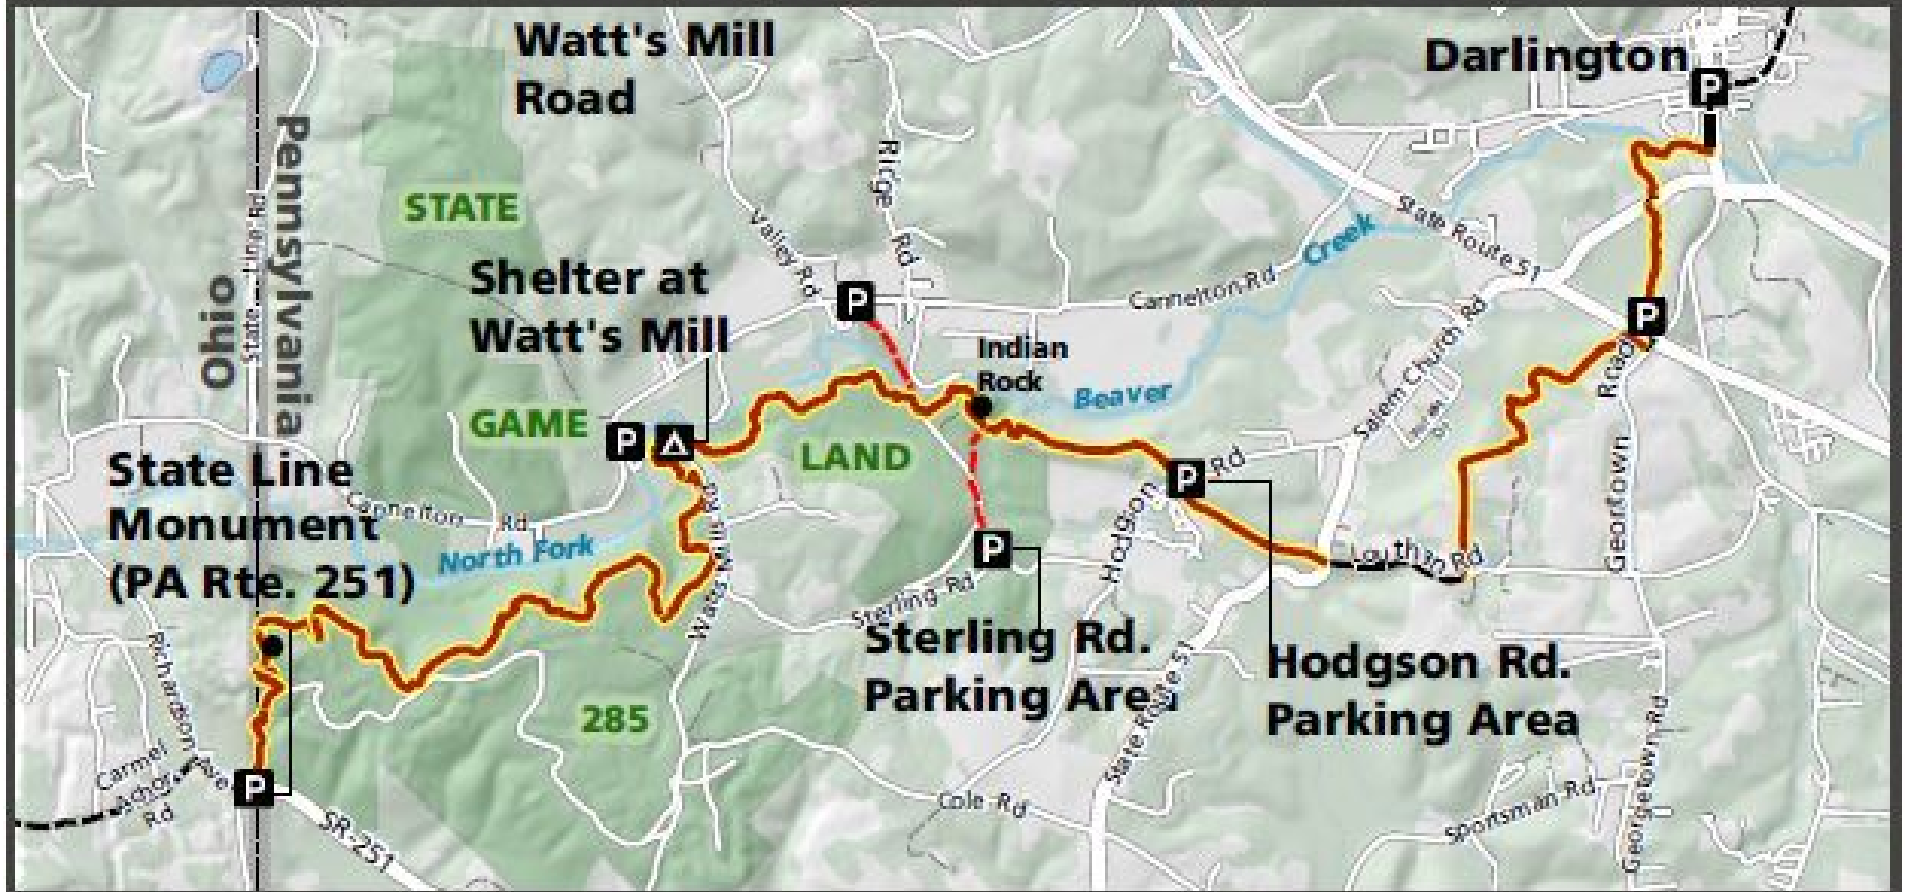

SGL 285

McConnell's Mill State Park