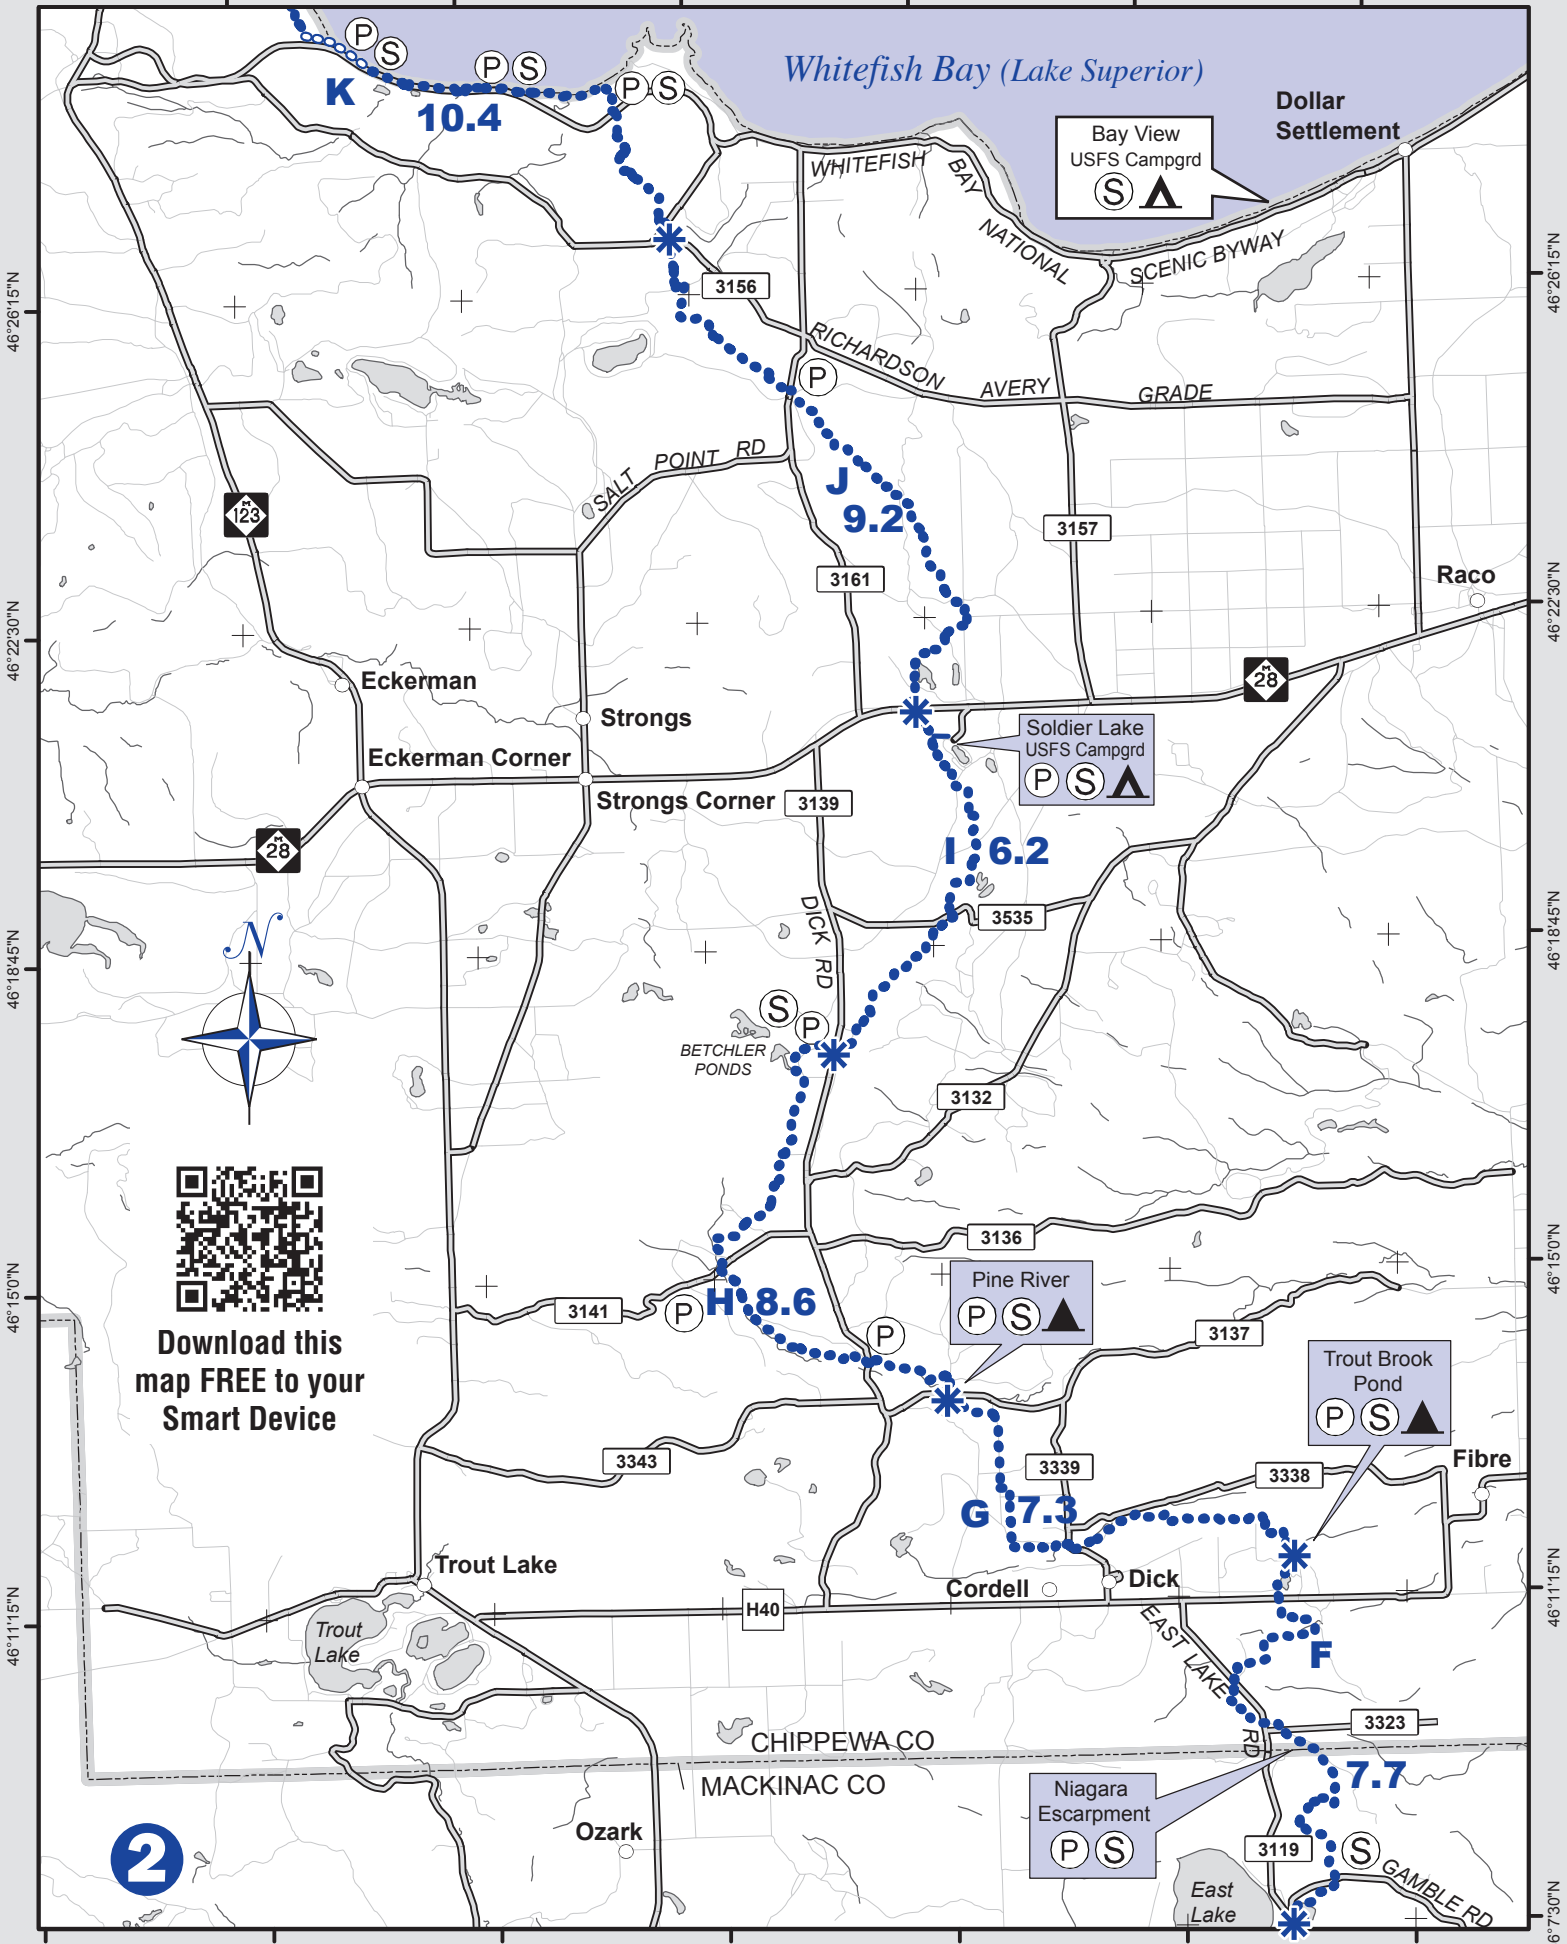

85°3'45"W 85°0'0"W 84°56'15"W 84°52'30"W 84°48'45"W 84°45'0"W

Whitefish Bay (Lake Superior)

Dollar Settlement

Bay View
USFS Campgrd
S ▲

WHITEFISH BAY NATIONAL SCENIC BYWAY

RICHARDSON AVERY GRADE

SALT POINT RD

Eckerman

Strongs

Eckerman Corner

Strongs Corner

Soldier Lake
USFS Campgrd
P S ▲

BETCHLER PONDS

Download this map FREE to your Smart Device

2

CHIPPEWA CO
MACKINAC CO

Niagara Escarpment
P S

Trout Brook Pond
P S ▲

Fibre

Trout Lake

Cordell

Dick

EAST LAKE RD

3323

East Lake

GAMBLE RD

85°7'30"W 85°3'45"W 85°0'0"W 84°56'15"W 84°52'30"W 84°48'45"W 84°45'0"W 46°7'30"N 46°11'15"N 46°15'0"N 46°18'45"N 46°22'30"N 46°26'15"N