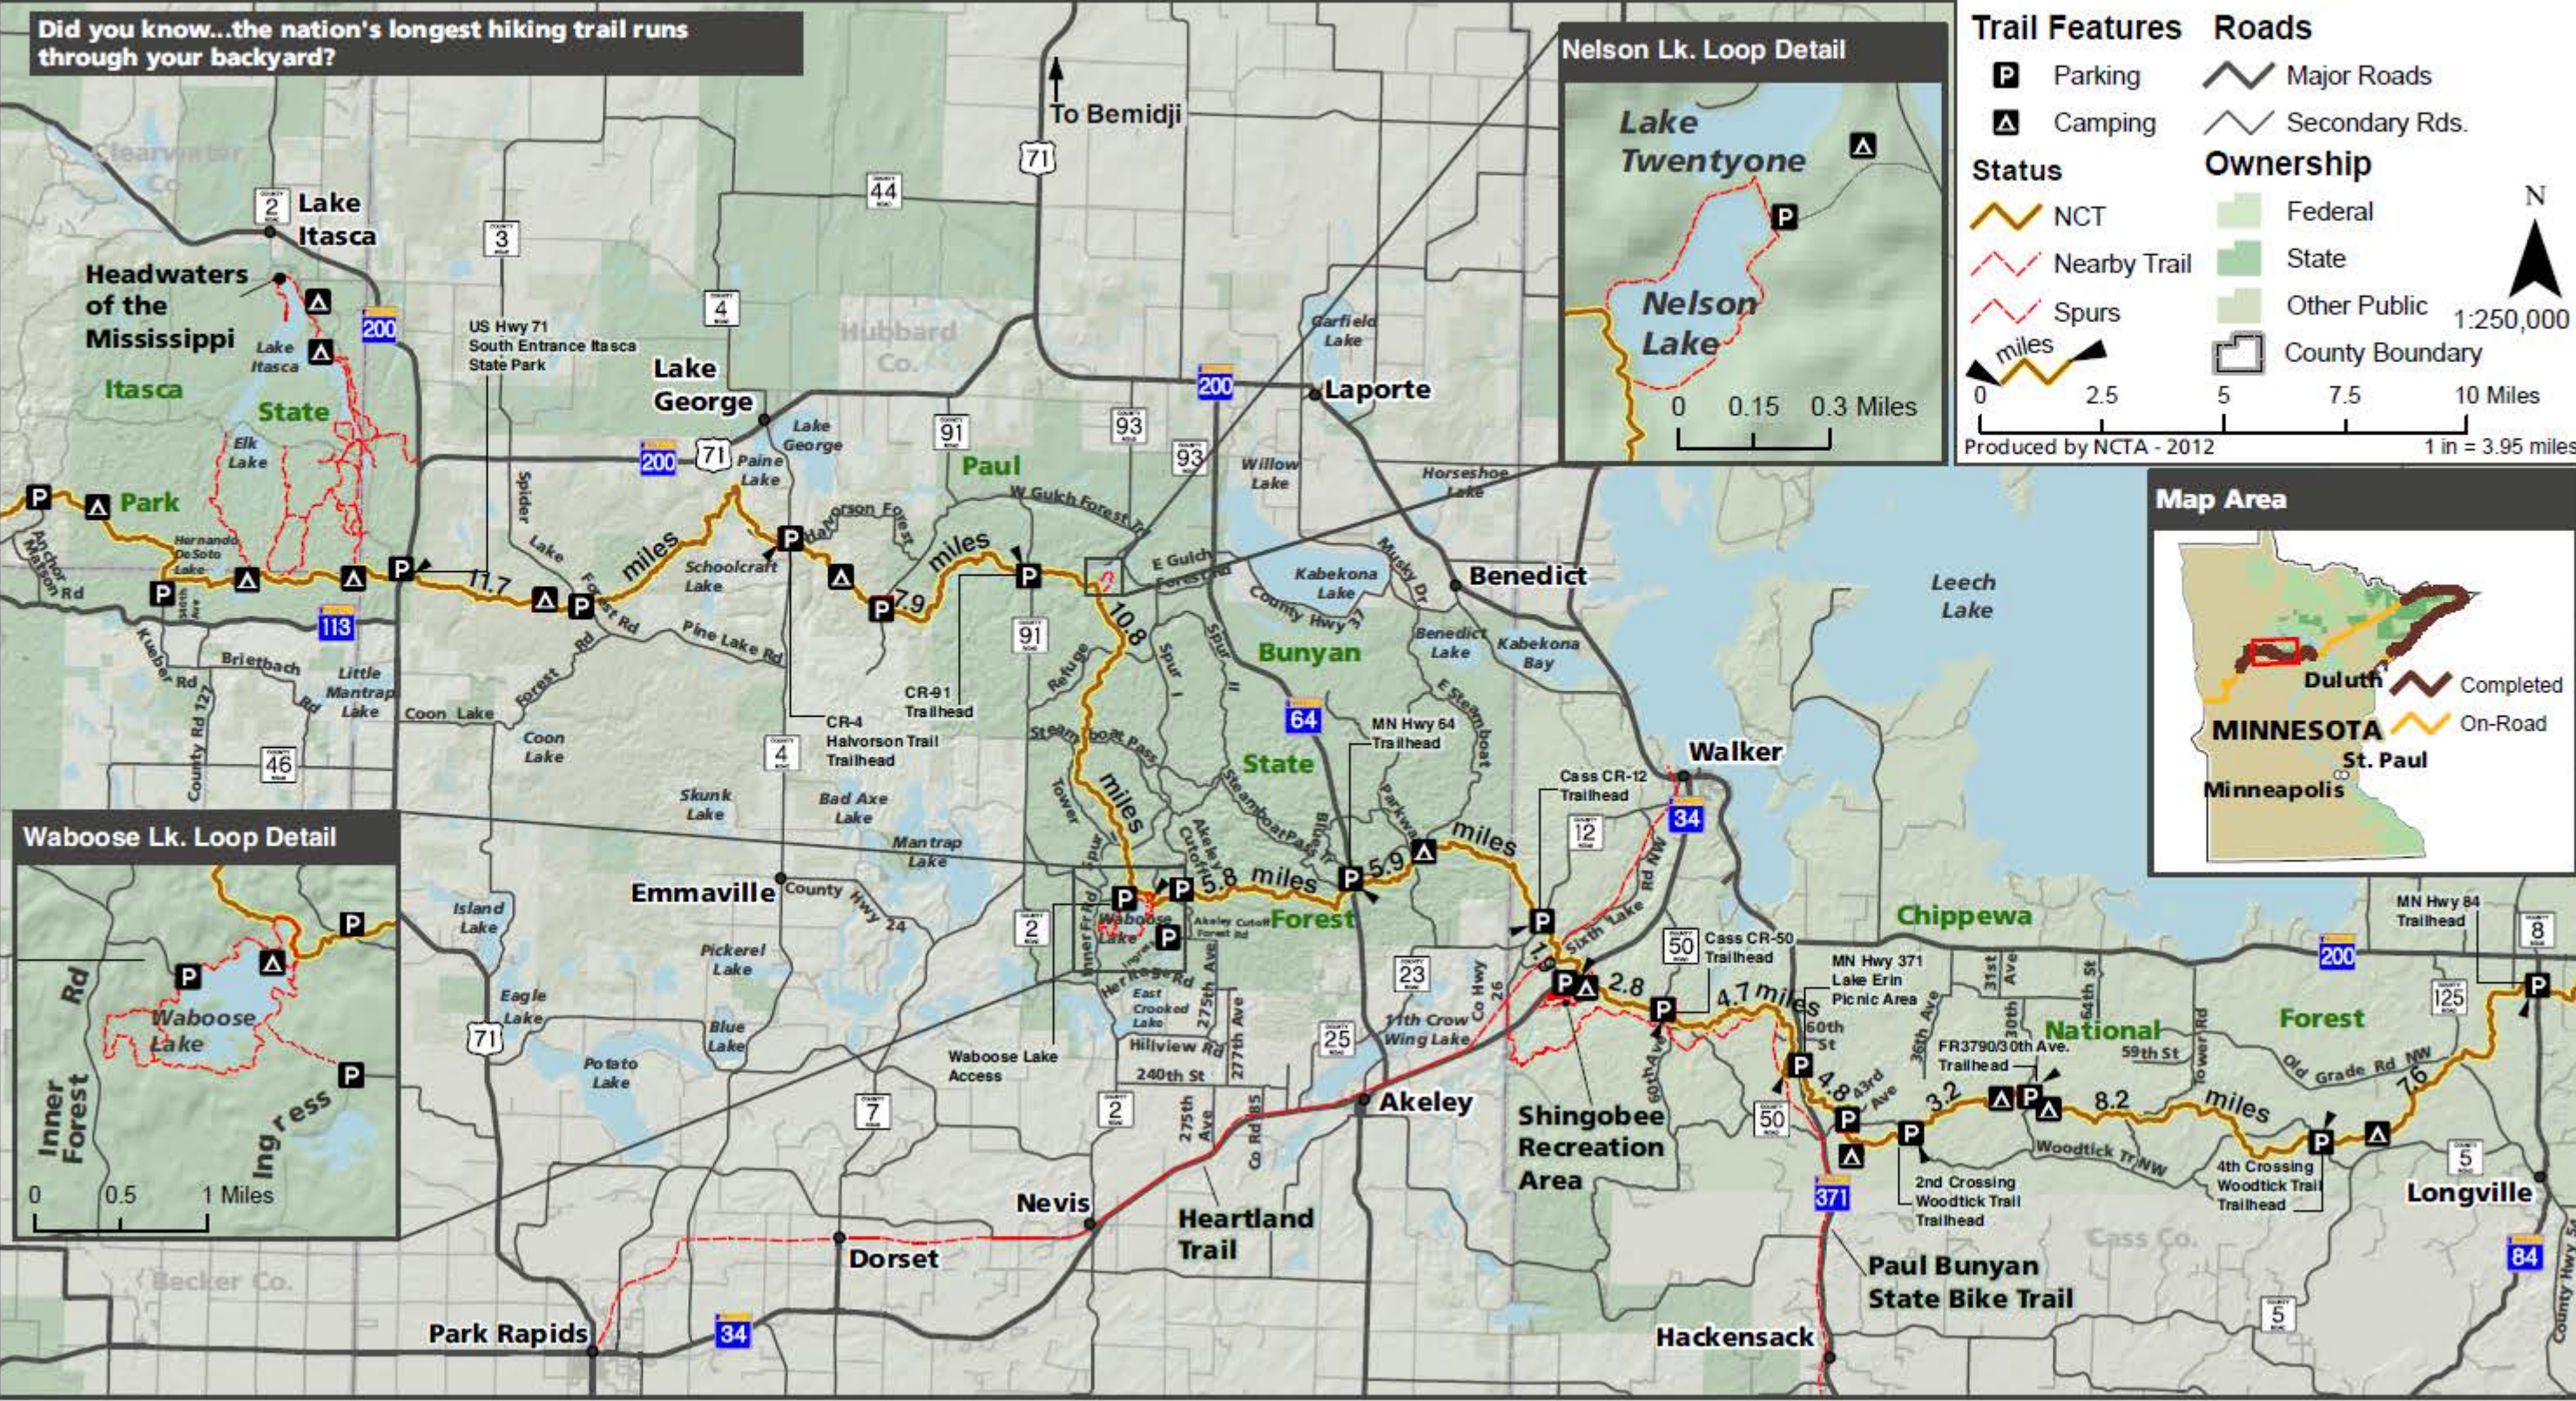

# North Country National Scenic Trail

Itasca Moraine Chapter of the North Country Trail Association – Hubbard & Cass Counties, Minnesota

Did you know...the nation's longest hiking trail runs through your backyard?

<b>Trail Features</b>	<b>Roads</b>
<b>P</b> Parking	Major Roads
<b>Δ</b> Camping	Secondary Rds.
<b>Status</b>	<b>Ownership</b>
NCT	Federal
Nearby Trail	State
Spurs	Other Public
miles	County Boundary
0 2.5 5 7.5 10 Miles	1:250,000
Produced by NCTA - 2012	1 in = 3.95 miles