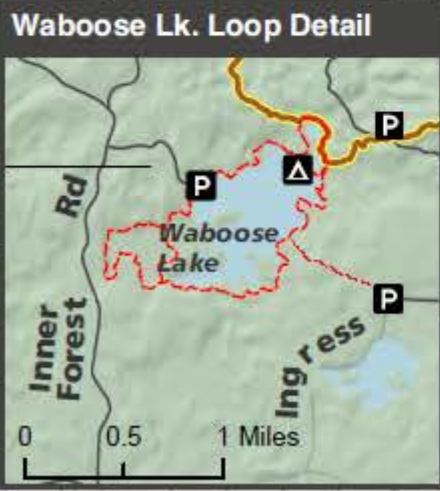

# North Country National Scenic Trail

Itasca Moraine Chapter of the North Country Trail Association – Hubbard & Cass Counties, Minnesota

Did you know...the nation's longest hiking trail runs through your backyard?

<b>Trail Features</b>	<b>Roads</b>
<b>P</b> Parking	Major Roads
<b>Δ</b> Camping	Secondary Rds.
<b>Status</b>	<b>Ownership</b>
NCT	Federal
Nearby Trail	State
Spurs	Other Public
miles	County Boundary
0 2.5 5 7.5 10 Miles	1:250,000
Produced by NCTA - 2012	1 in = 3.95 miles