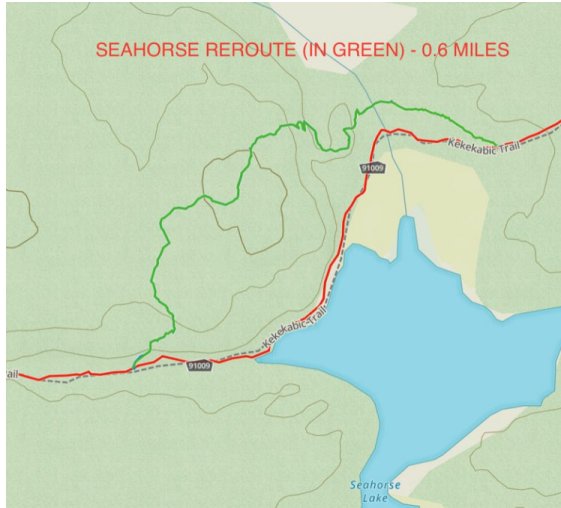

KEKEKABIC TRAIL GUIDE, 2023 EDITION ERRATA

UPDATED 8/29/2024

8/29/2024: Maps 10 – 12 have been updated due to re-routes and trail construction.

Map 10:

Seahorse Re-Route

Map 11:

Bingshick Re-Route

Map 12: