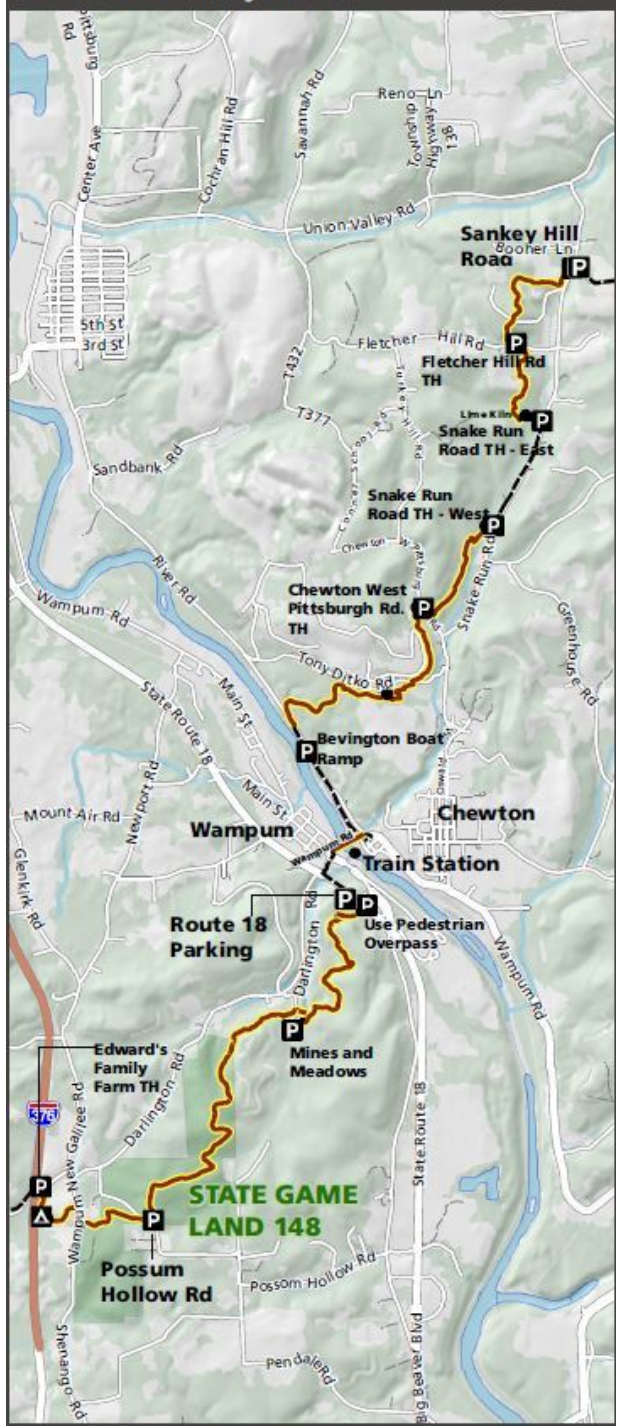

SGL 285

SGL 148 to Sankey Hill Rd.

McConnell's Mill State Park

Beaver Creek State Park

Legend

Parking

Camping

Shelter

NCT

NCT (on-road)

0

2.5

5 Miles

N