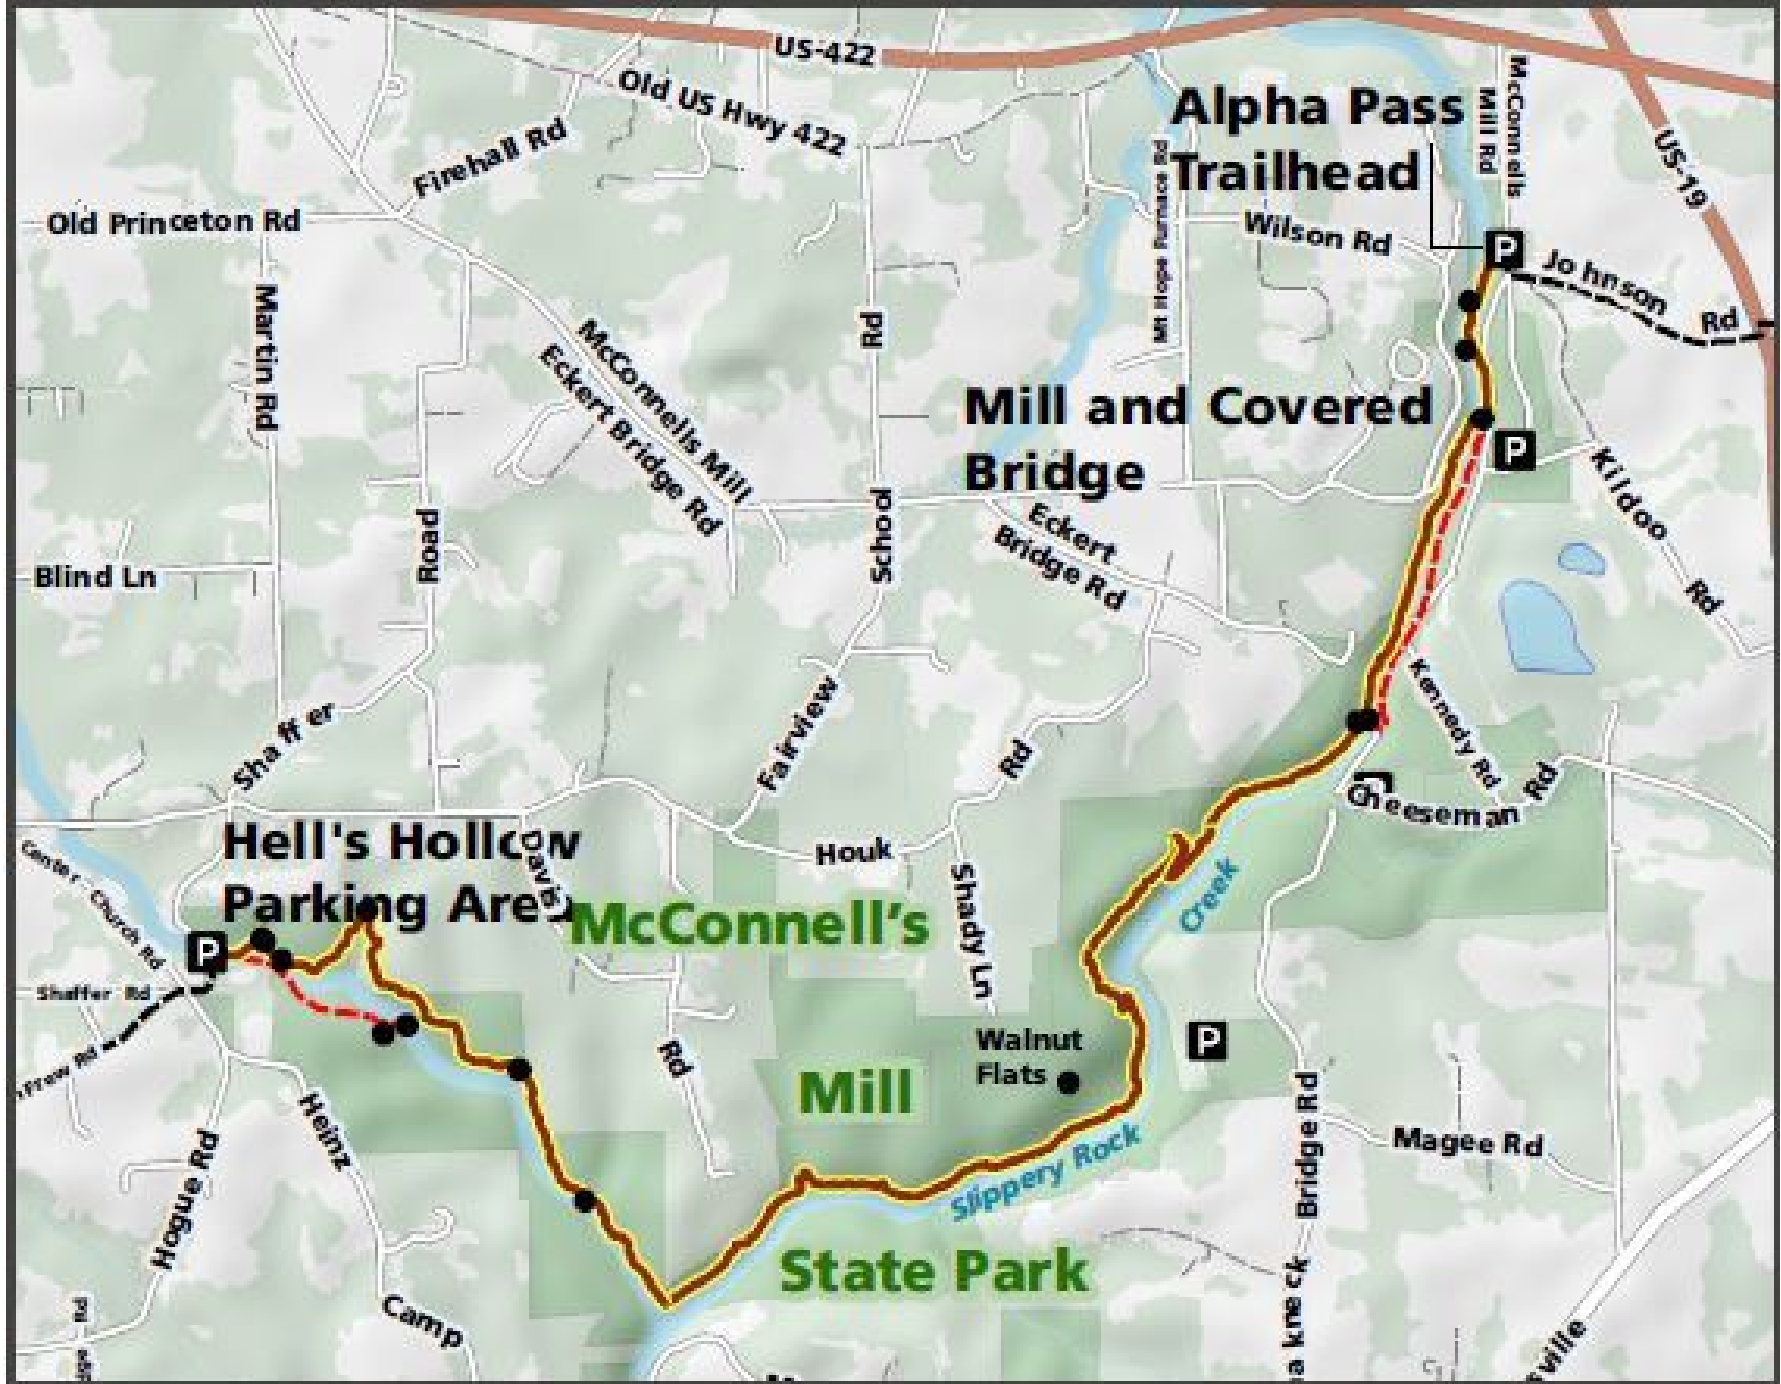

SGL 285

SGL 148 to Sankey Hill Rd.

McConnell's Mill State Park

Beaver Creek State Park

Legend

Parking

Camping

Shelter

NCT

NCT (on-road)

0

2.5

5 Miles

N