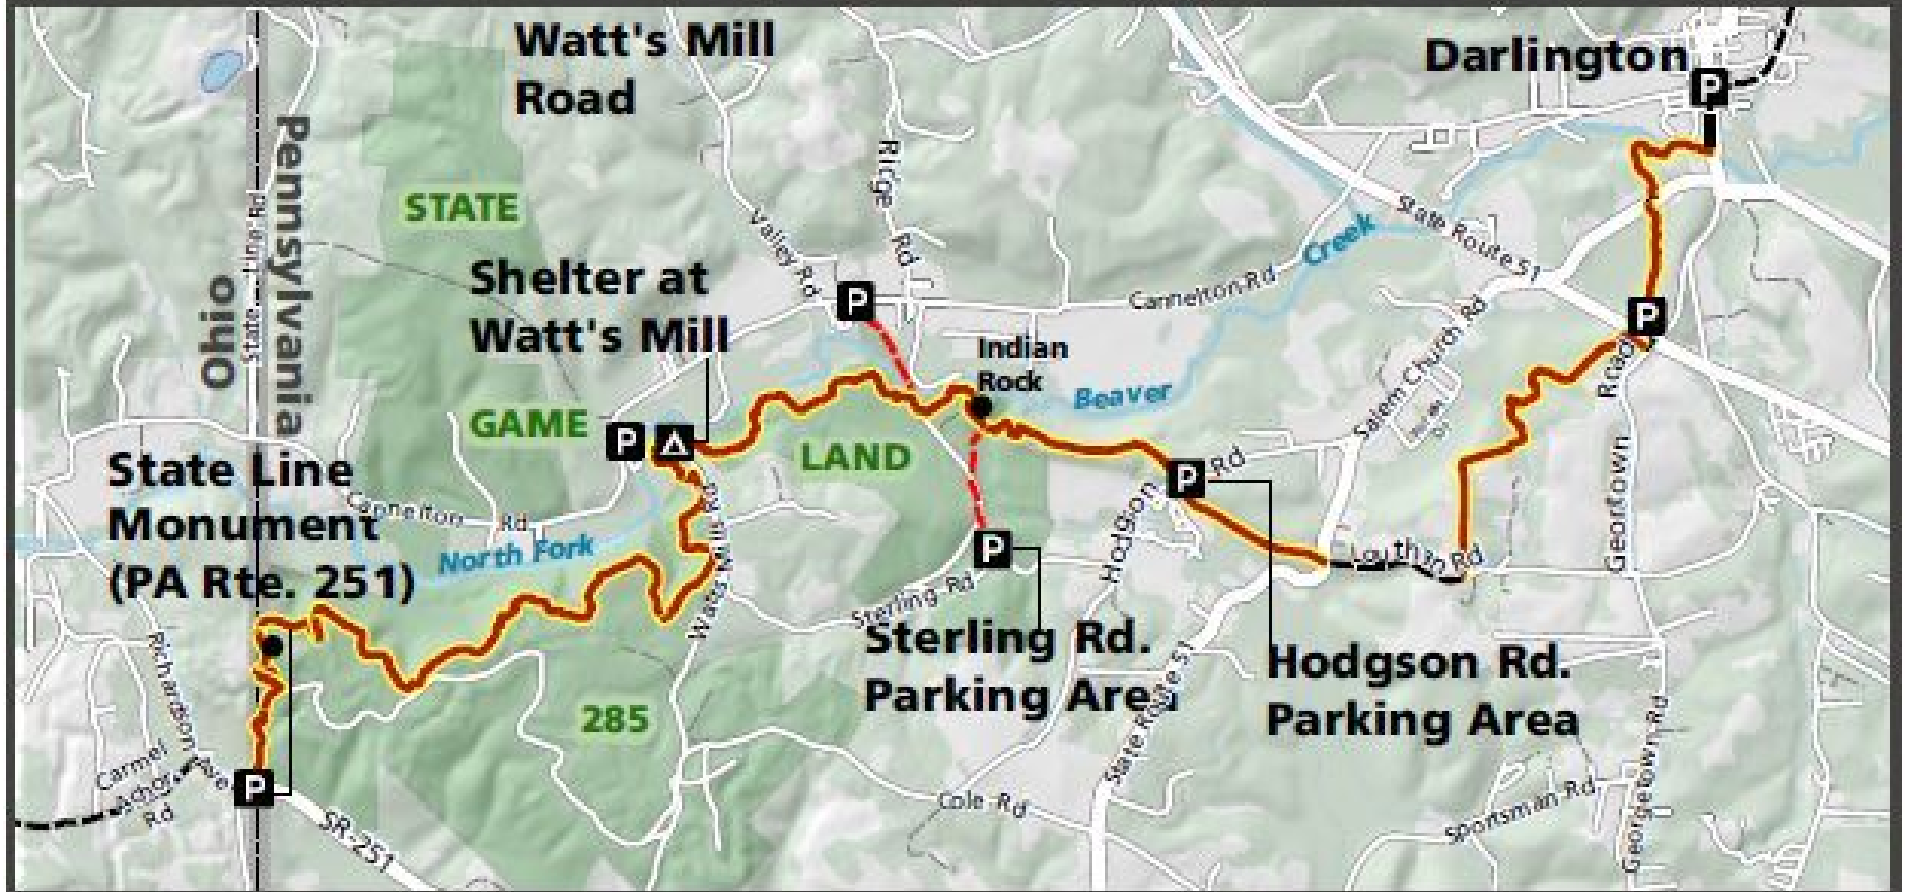

SGL 285

SGL 148 to Sankey Hill Rd.

McConnell's Mill State Park

Beaver Creek State Park

Legend

Parking

Camping

Shelter

NCT

NCT (on-road)

0

2.5

5 Miles

N