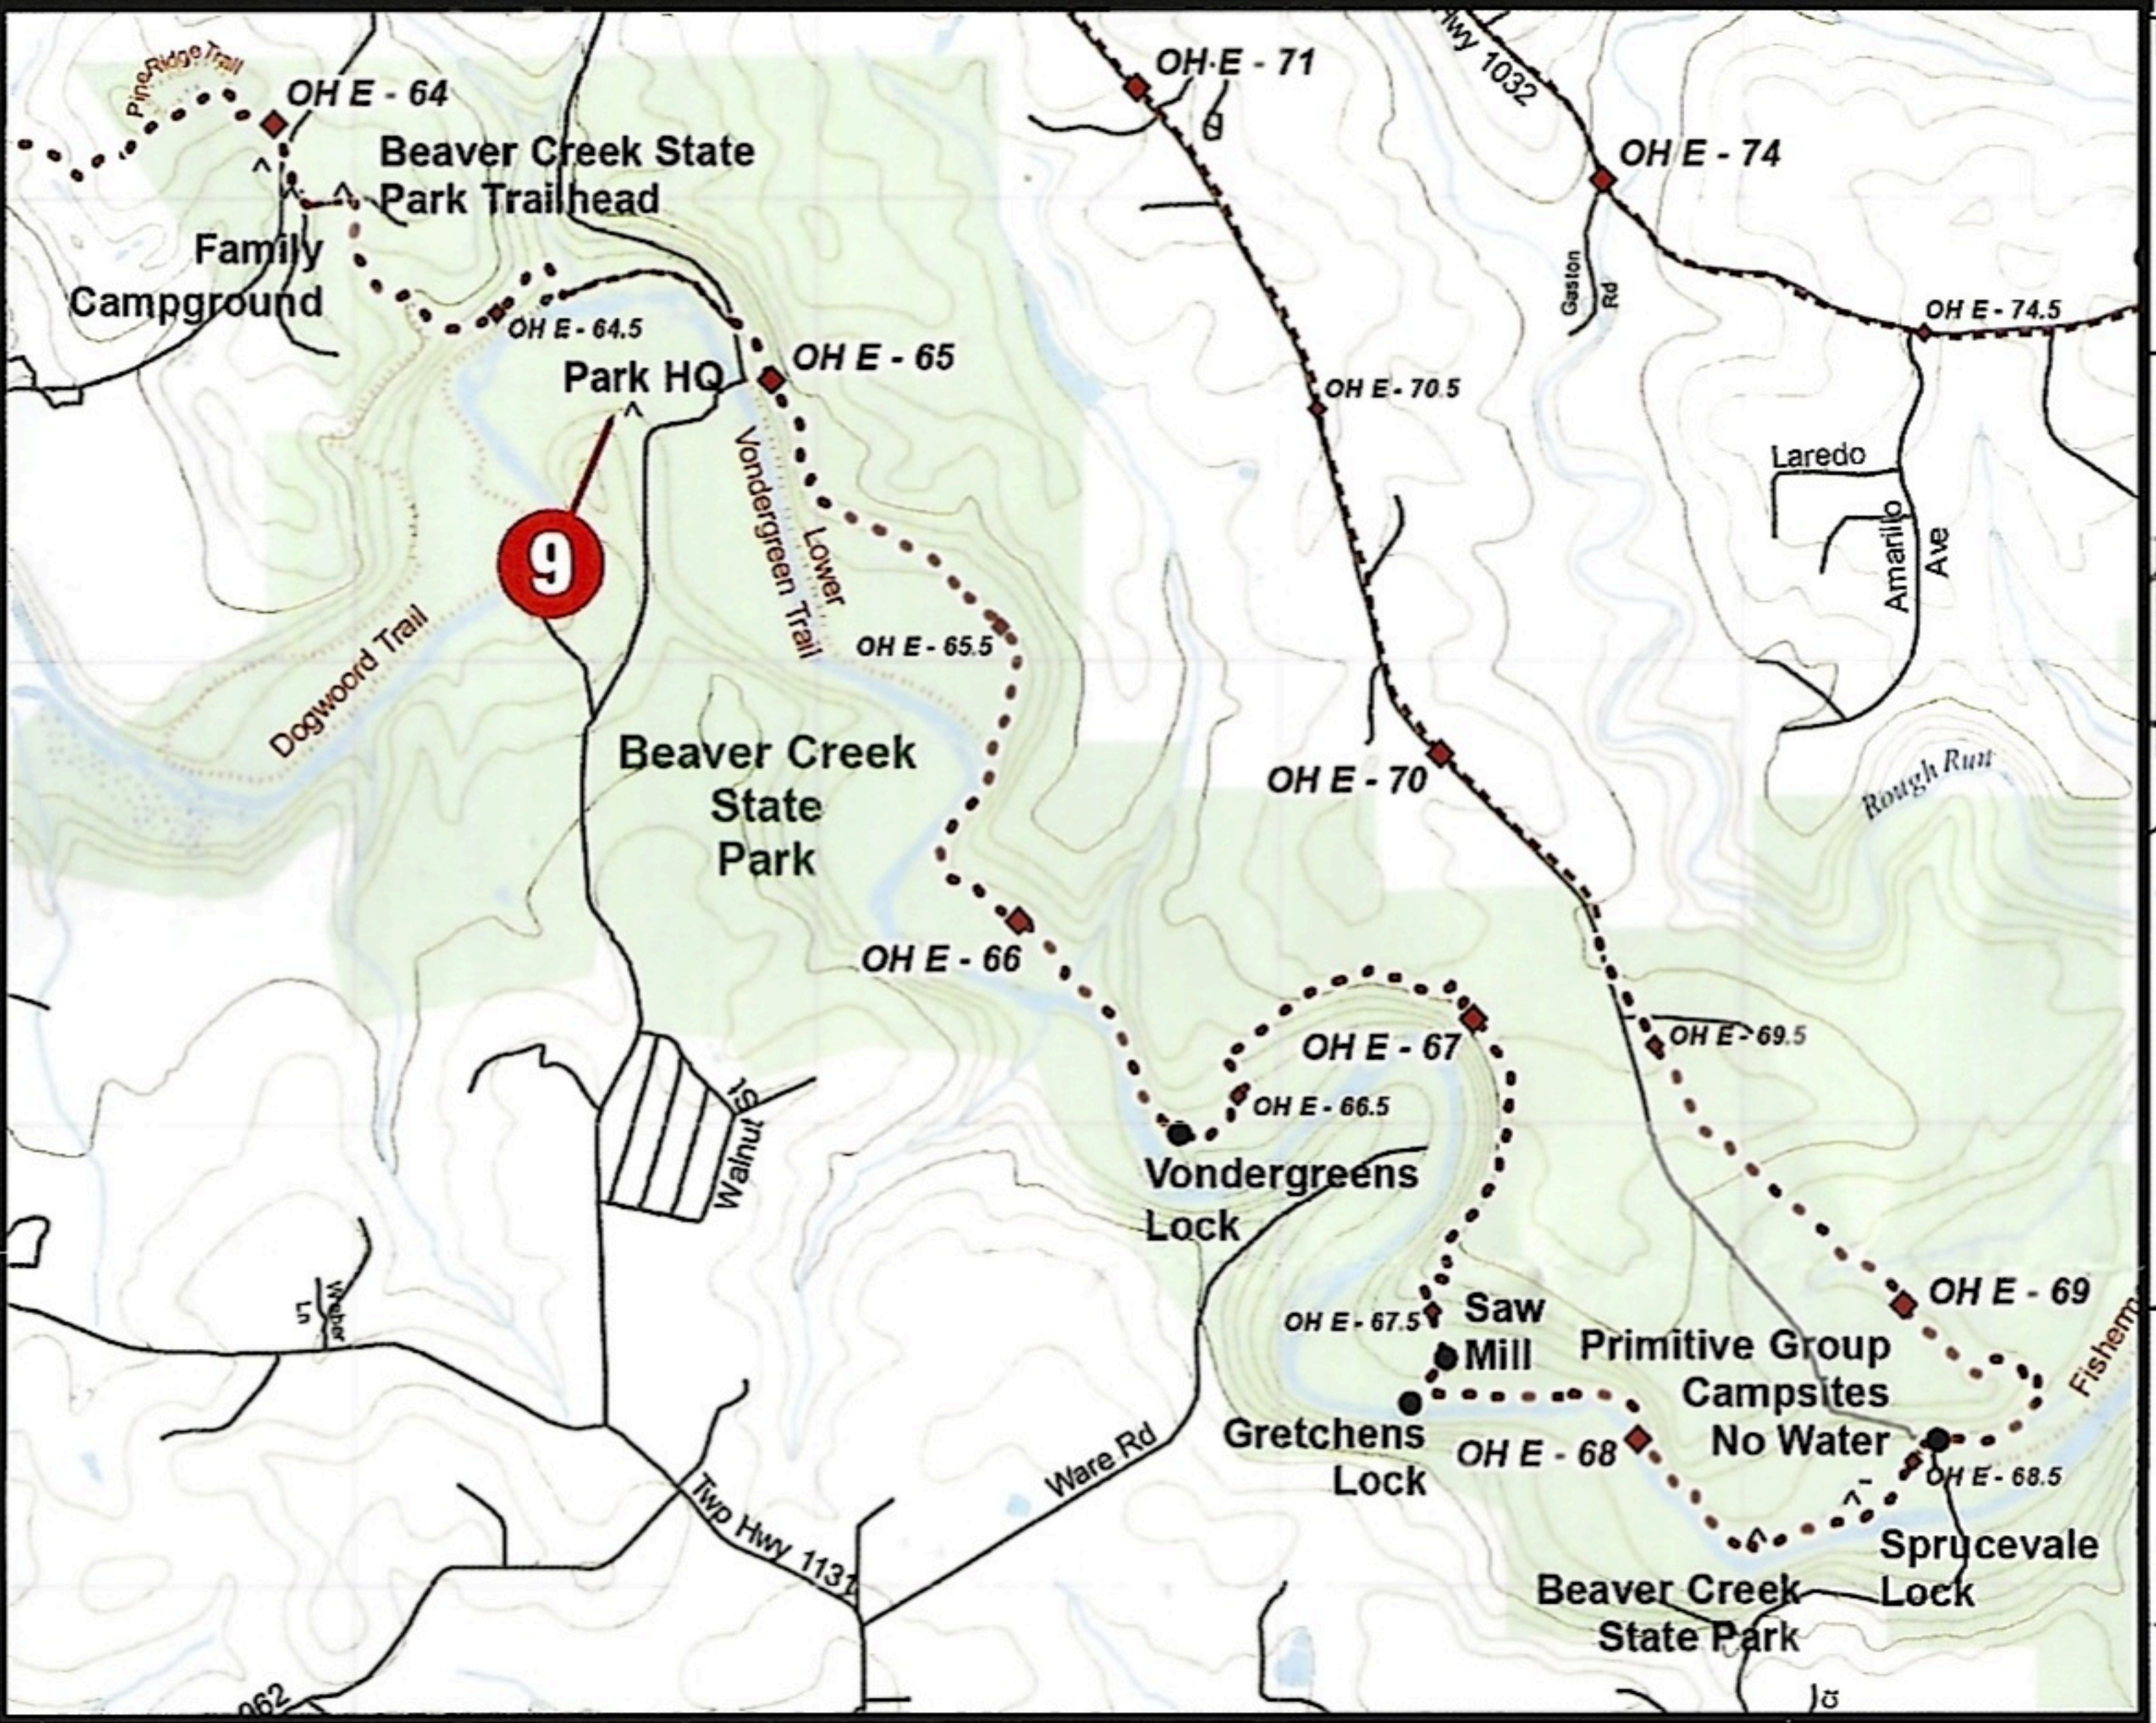

SGL 285

SGL 148 to Sankey Hill Rd.

McConnell's Mill State Park

Beaver Creek State Park

Legend

Parking

Camping

Shelter

NCT

NCT (on-road)

0

2.5

5 Miles

N