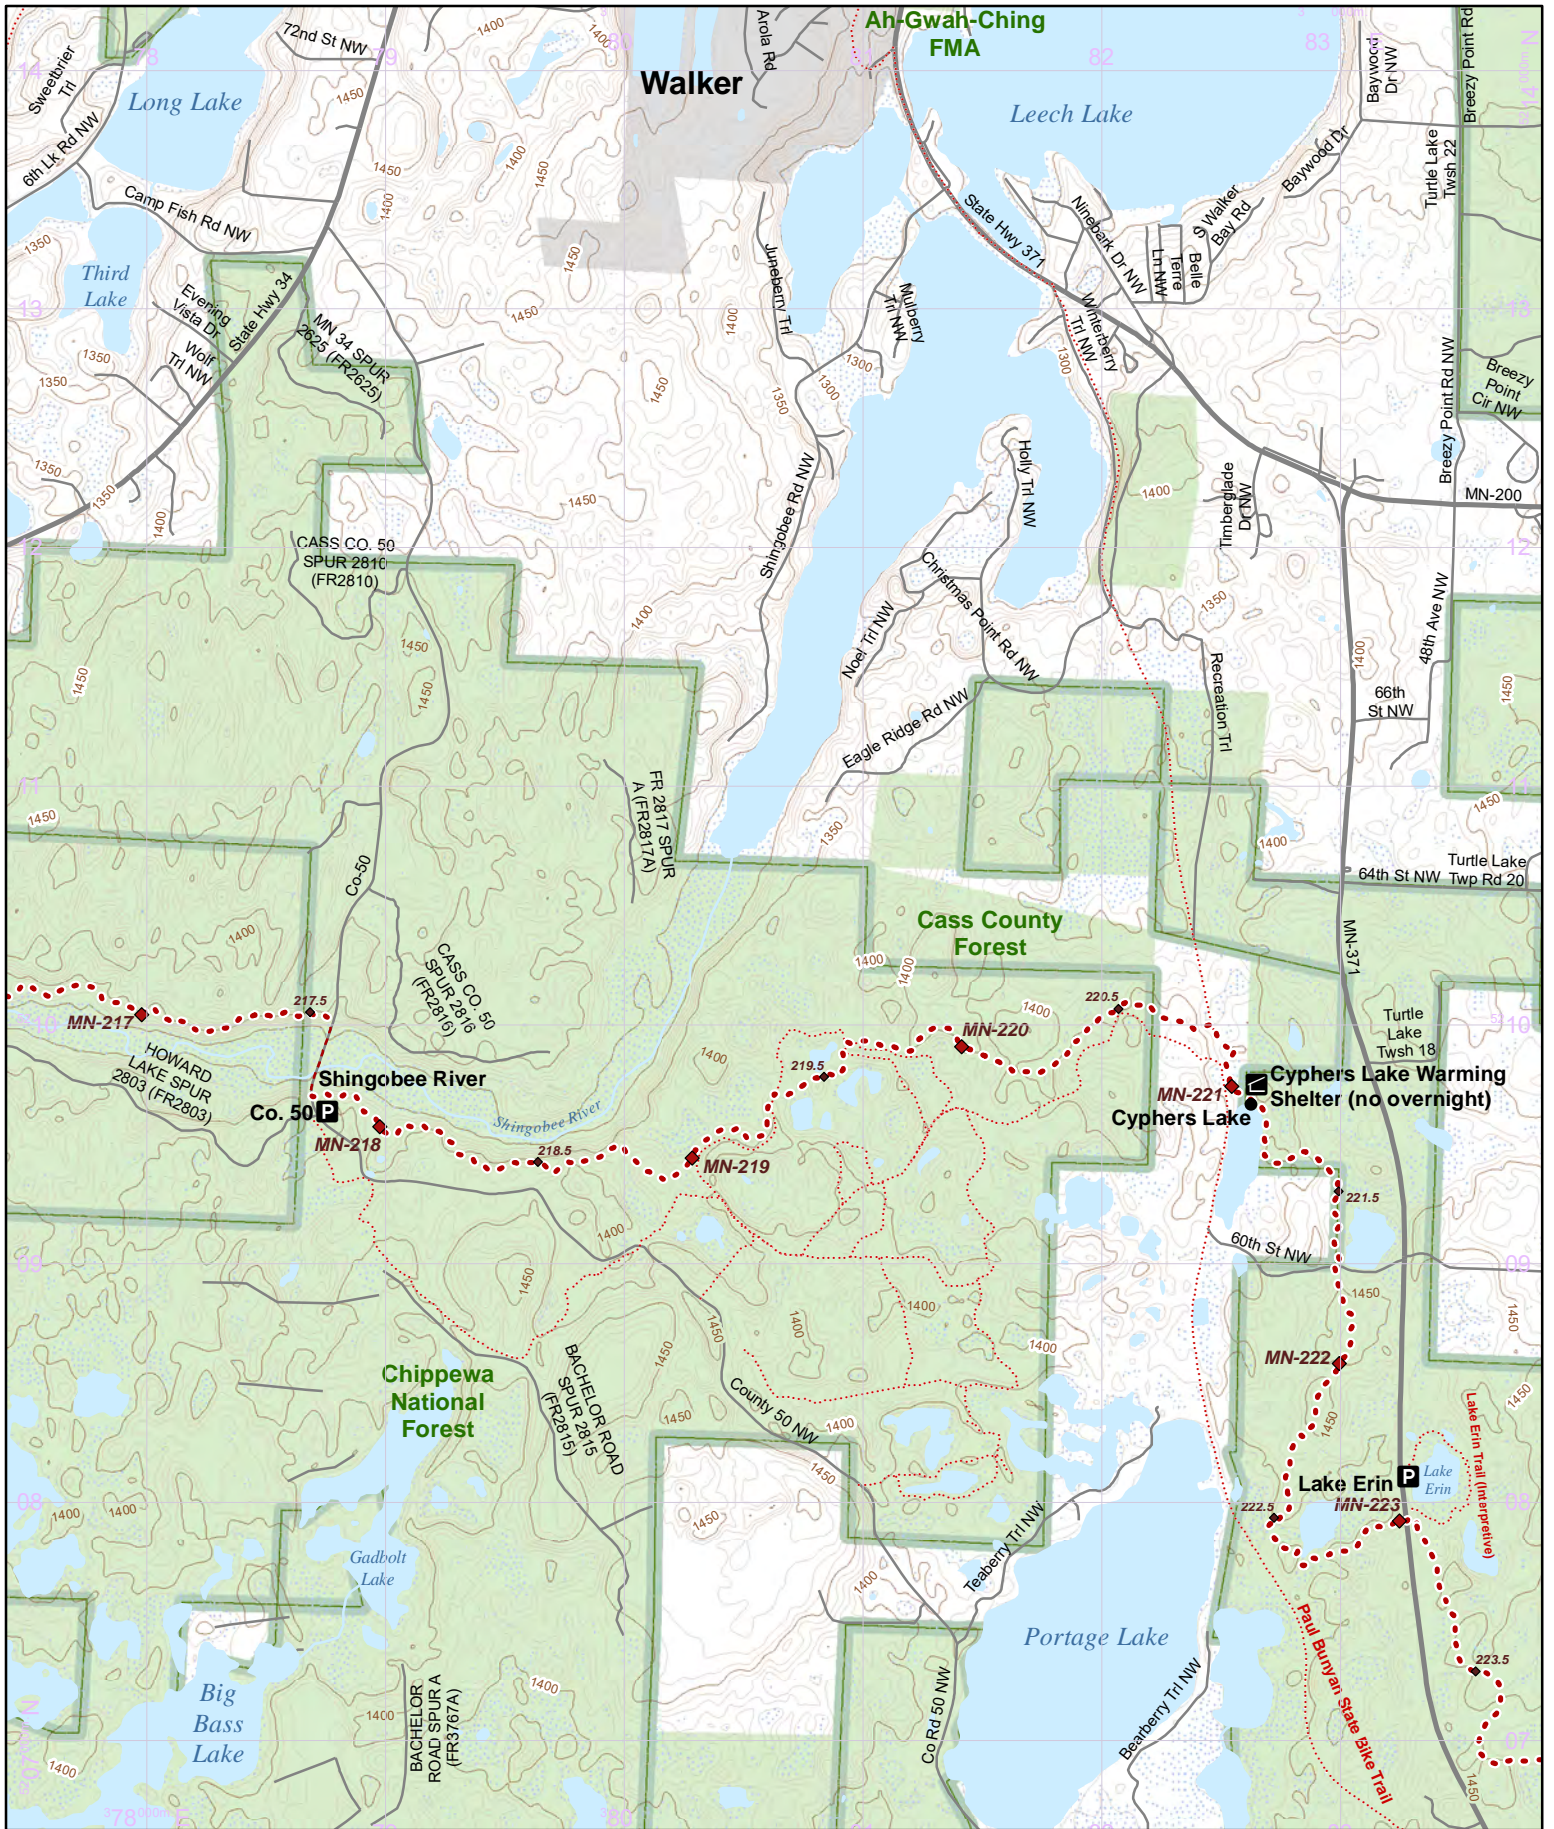

Hike it. Build it. Love it. Support it. Please support the mapping program with a gift today. Enjoy your complimentary North Country National Scenic Trail map download, and happy hiking!

- Parking
- Camping
- Point of Interest
- NCT
- On-Road
- 1/2 mile Intervals
- Nearby Trail
- 10' Contour Interval
- Public Lands
- County Bndry.
- Wetlands