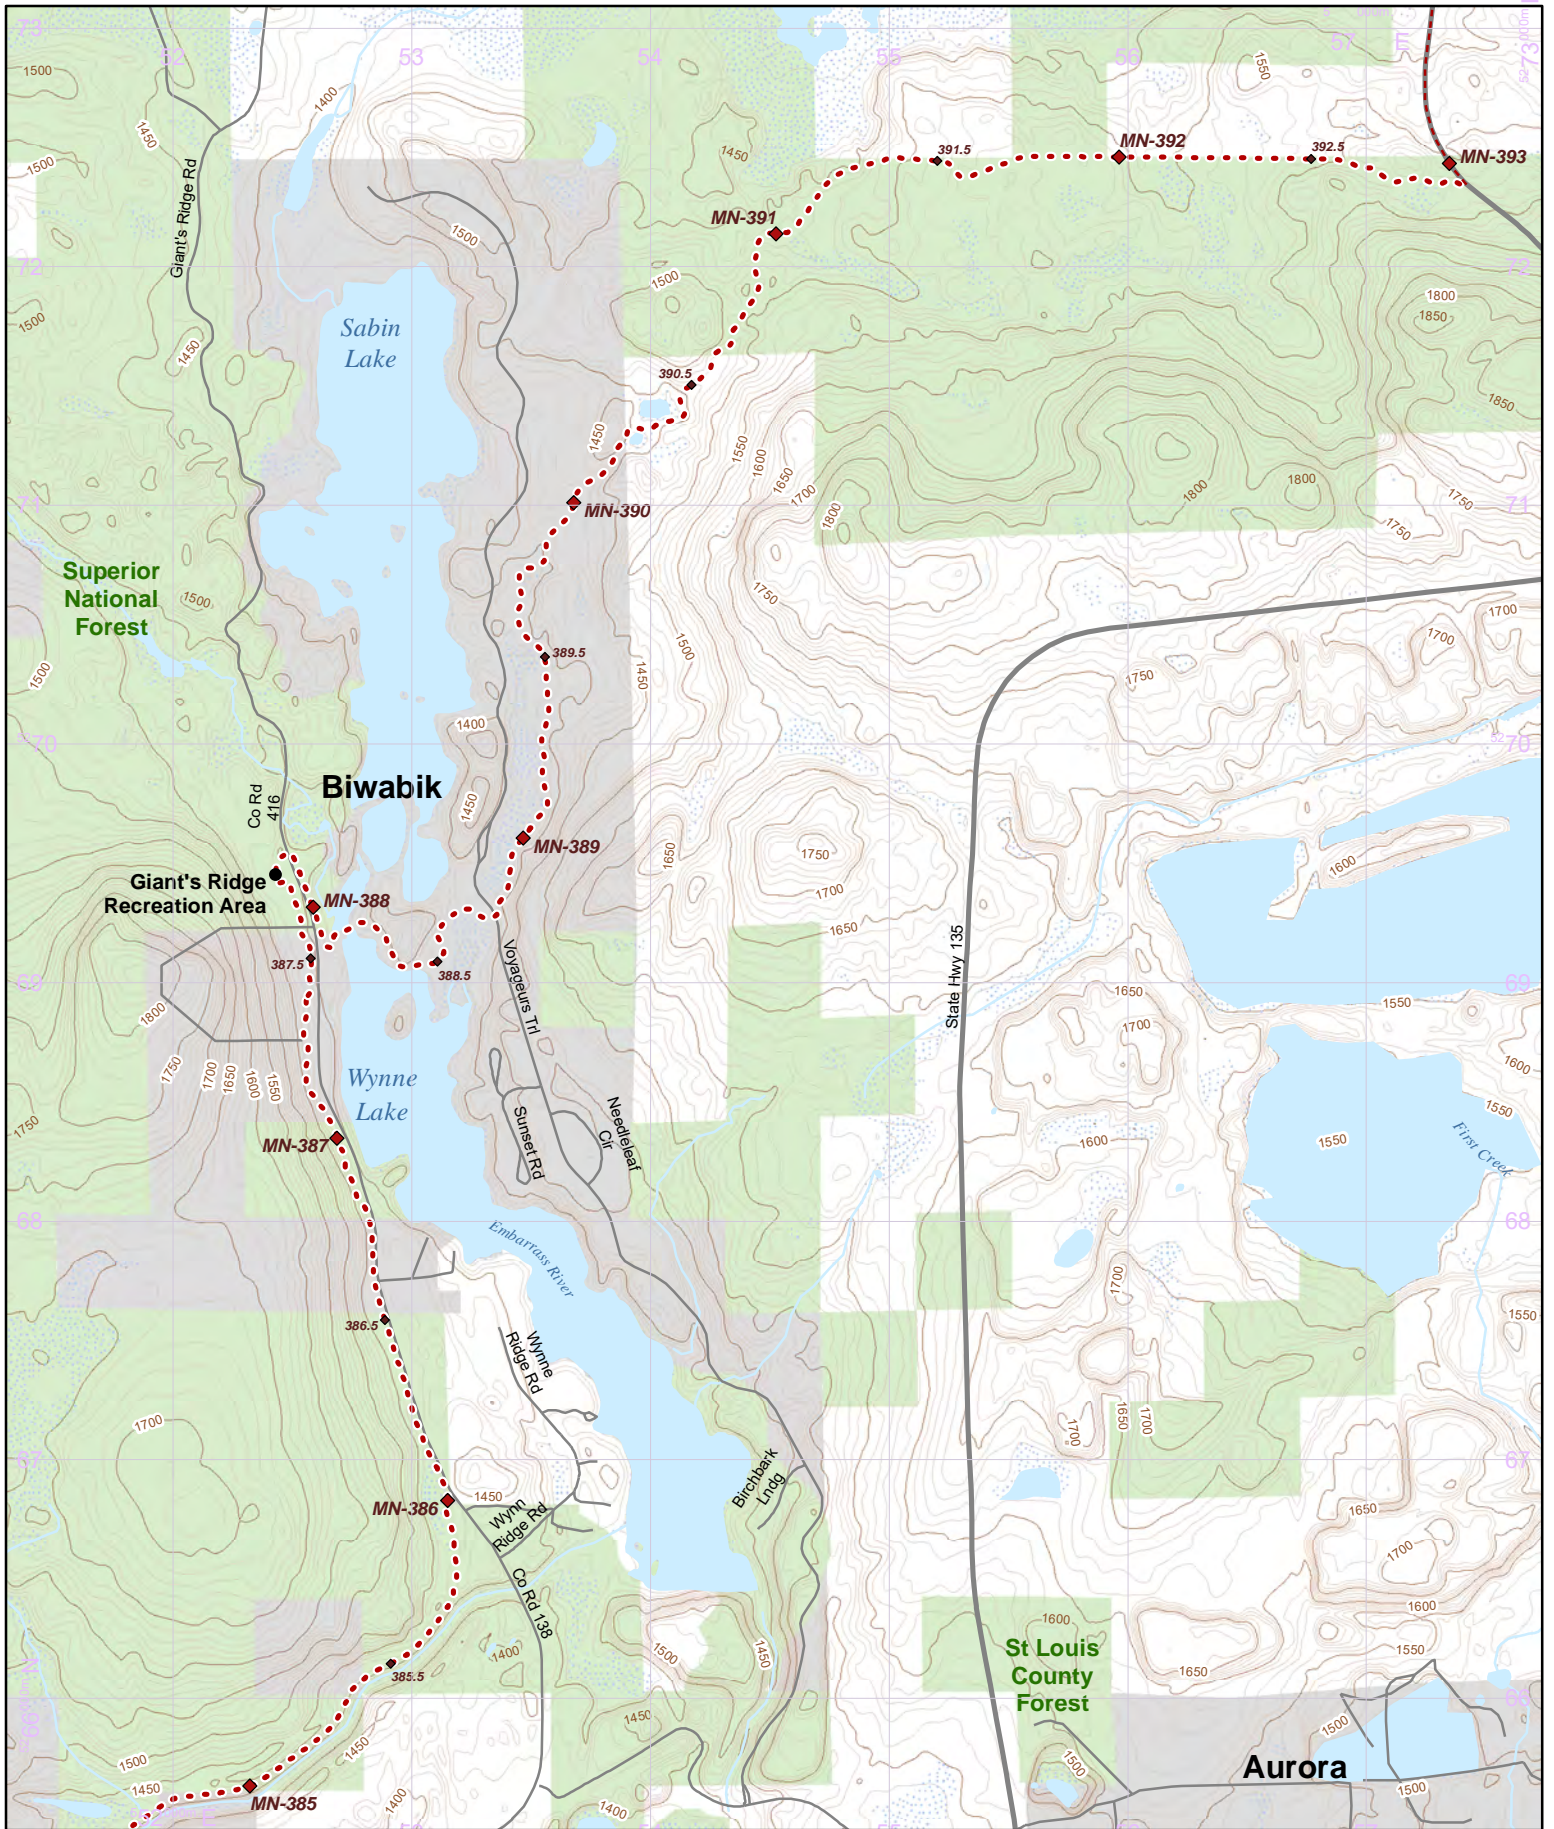

N 1:31,680 UTM 15 NAD 83

1 in = 0.5 miles

Hike it. Build it. Love it. Support it. Please support the mapping program with a gift today. Enjoy your complimentary North Country National Scenic Trail map download, and happy hiking!