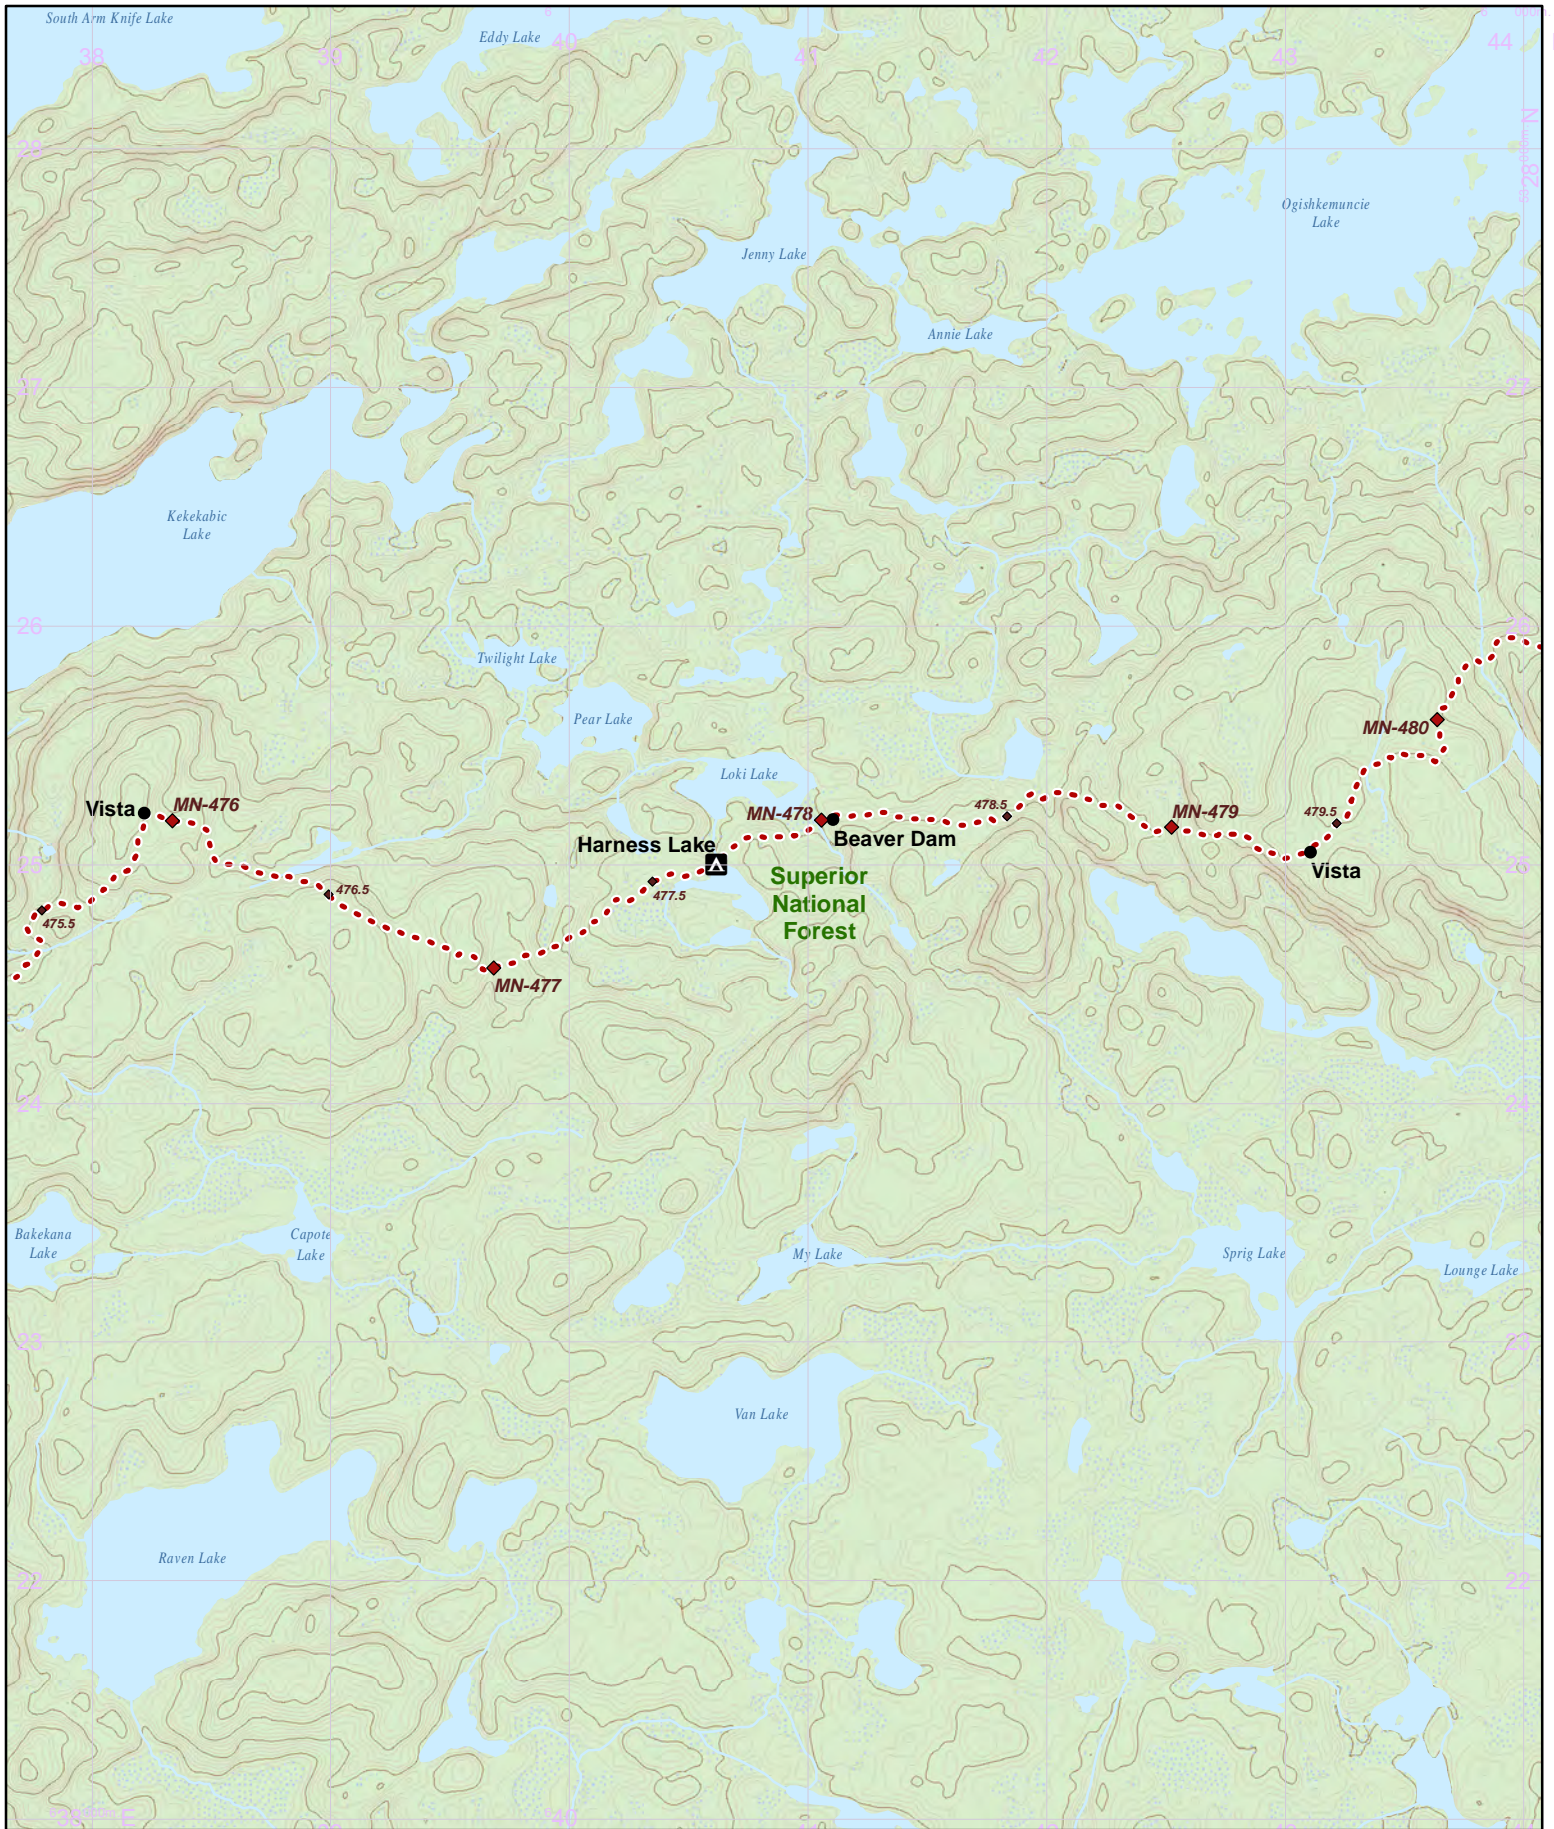

Hike it. Build it. Love it. Support it. Please support the mapping program with a gift today. Enjoy your complimentary North Country National Scenic Trail map download, and happy hiking!

- Parking
- Camping
- Point of Interest
- NCT
- On-Road
- 1/2 mile Intervals
- Nearby Trail
- 10' Contour Interval
- Public Lands
- County Bndry.
- Wetlands