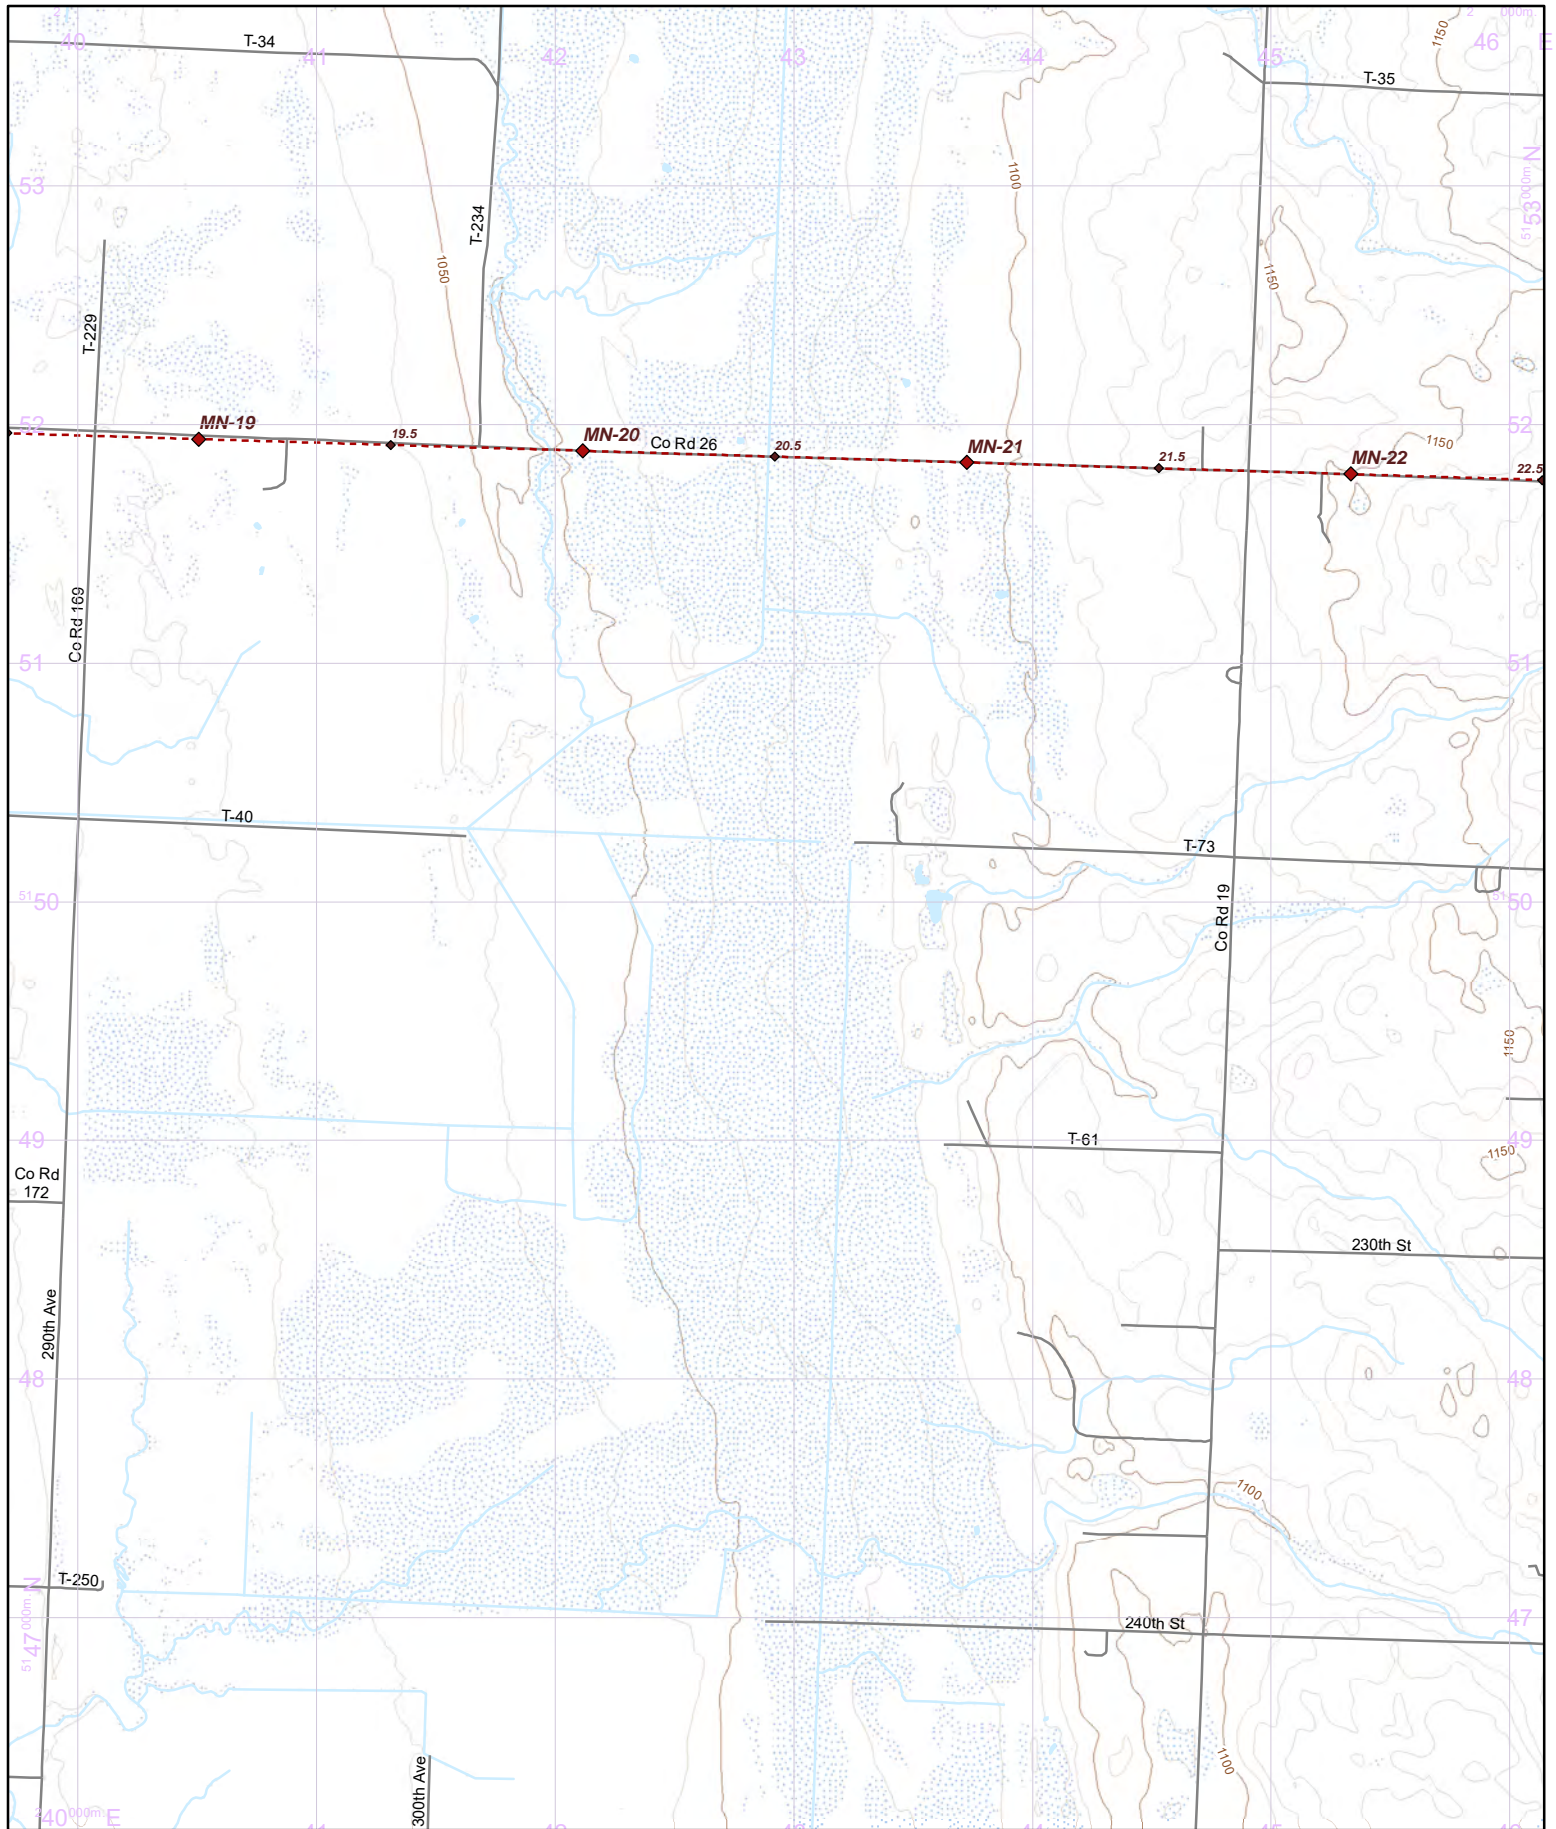

- Parking
- Camping
- Point of Interest
- NCT
- On-Road
- 1/2 mile Intervals
- Nearby Trail
- 10' Contour Interval
- Public Lands
- County Bndry.
- Wetlands

North Country National Scenic Trail

Minnesota Map Series

MN-006

Minnesota Waters and Prairie Chapter Region

Warning: Reroutes will shift all of the mile points in a state.

Update Version - 3/29/2024

Use this map on your mobile device w/ the "PDFMaps" app from Avenza - <http://avenza.com/pdf-maps>
To add this map at no cost from the Avenza Store, visit:
<https://northcountrytrail.org/the-trail/trail-map-and-downloads/>
Under "Mobile Maps"

N 1:31,680 UTM 15 NAD 83

1 in = 0.5 miles

Hike it. Build it. Love it. Support it. Please support the mapping program with a gift today. Enjoy your complimentary North Country National Scenic Trail map download, and happy hiking!