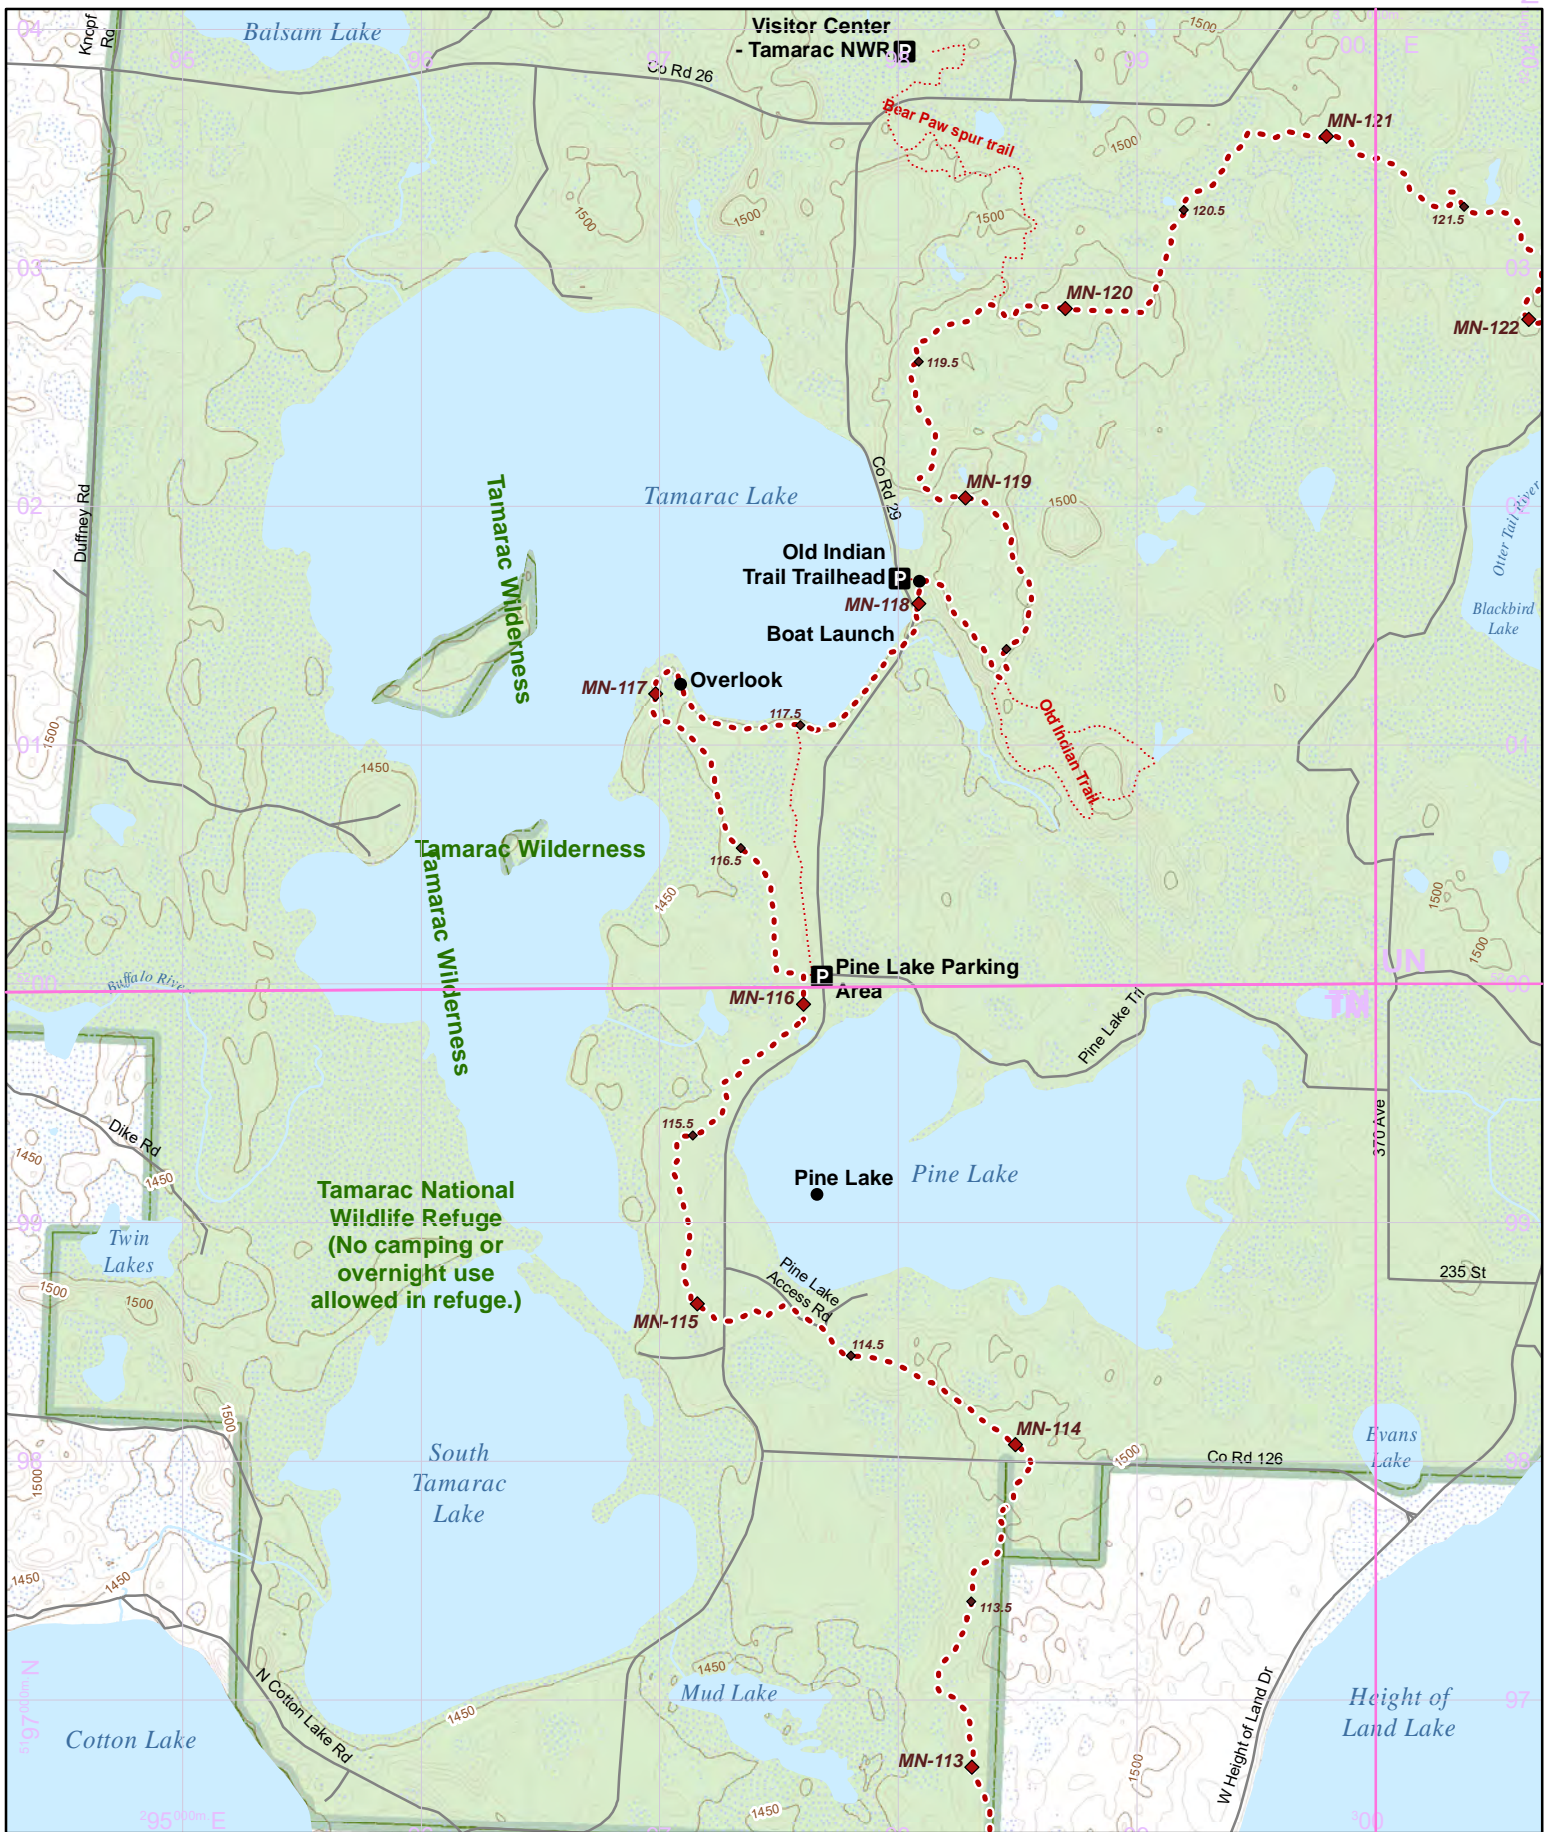

Hike it. Build it. Love it. Support it. Please support the mapping program with a gift today. Enjoy your complimentary North Country National Scenic Trail map download, and happy hiking!

Tamarac National Wildlife Refuge
(No camping or overnight use allowed in refuge.)