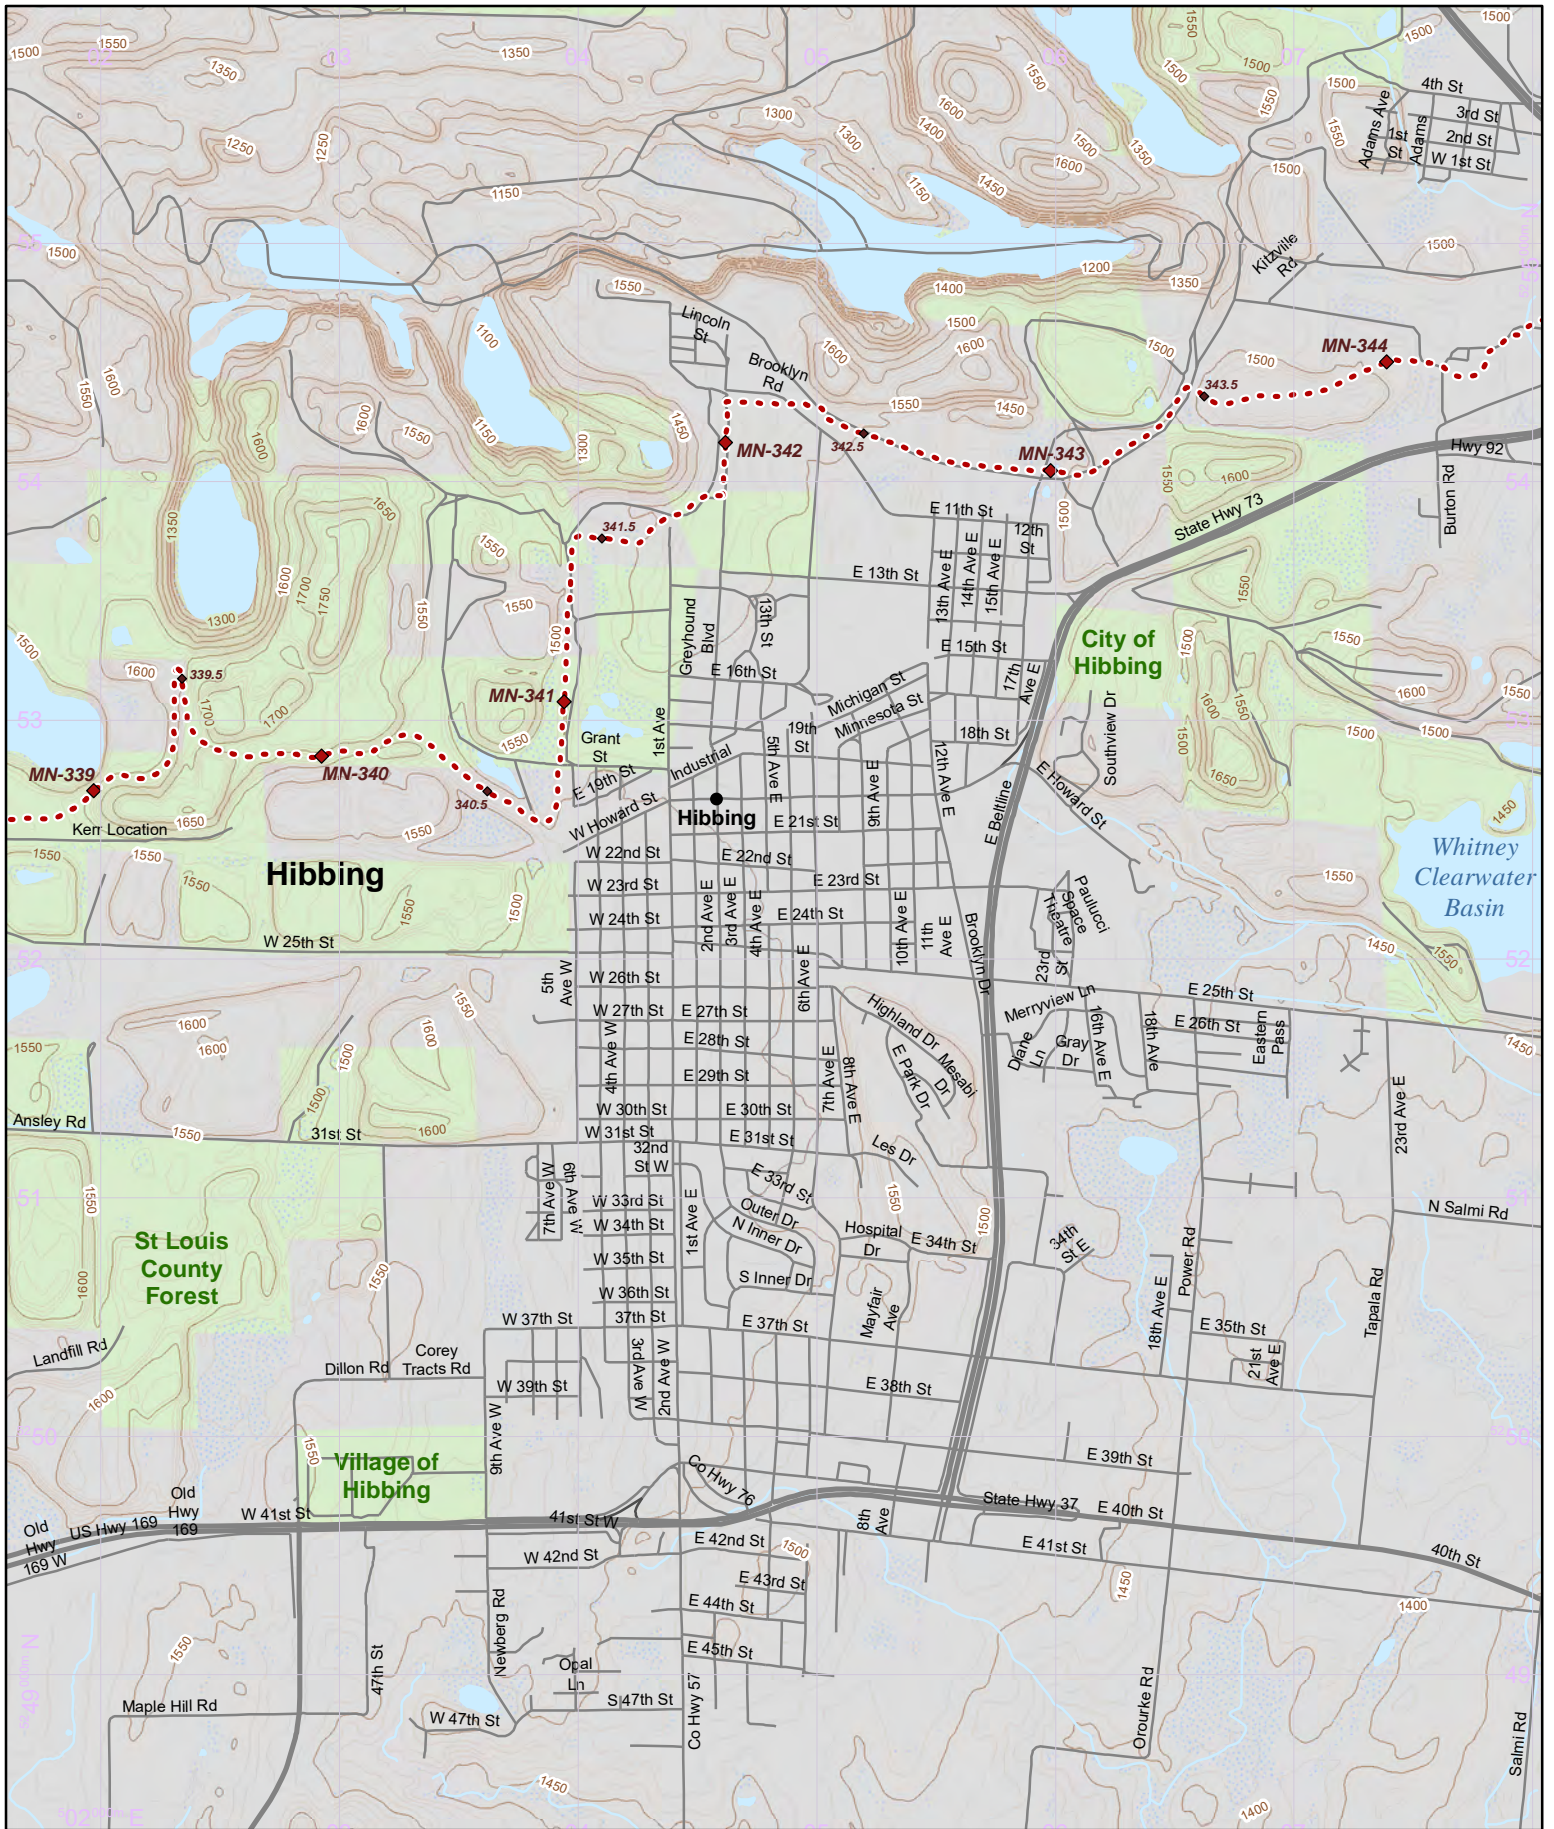

Hike it. Build it. Love it. Support it. Please support the mapping program with a gift today. Enjoy your complimentary North Country National Scenic Trail map download, and happy hiking!

- Parking
- Camping
- Point of Interest
- NCT
- On-Road
- 1/2 mile Intervals
- Nearby Trail
- 10' Contour Interval
- Public Lands
- County Boundary
- Wetlands