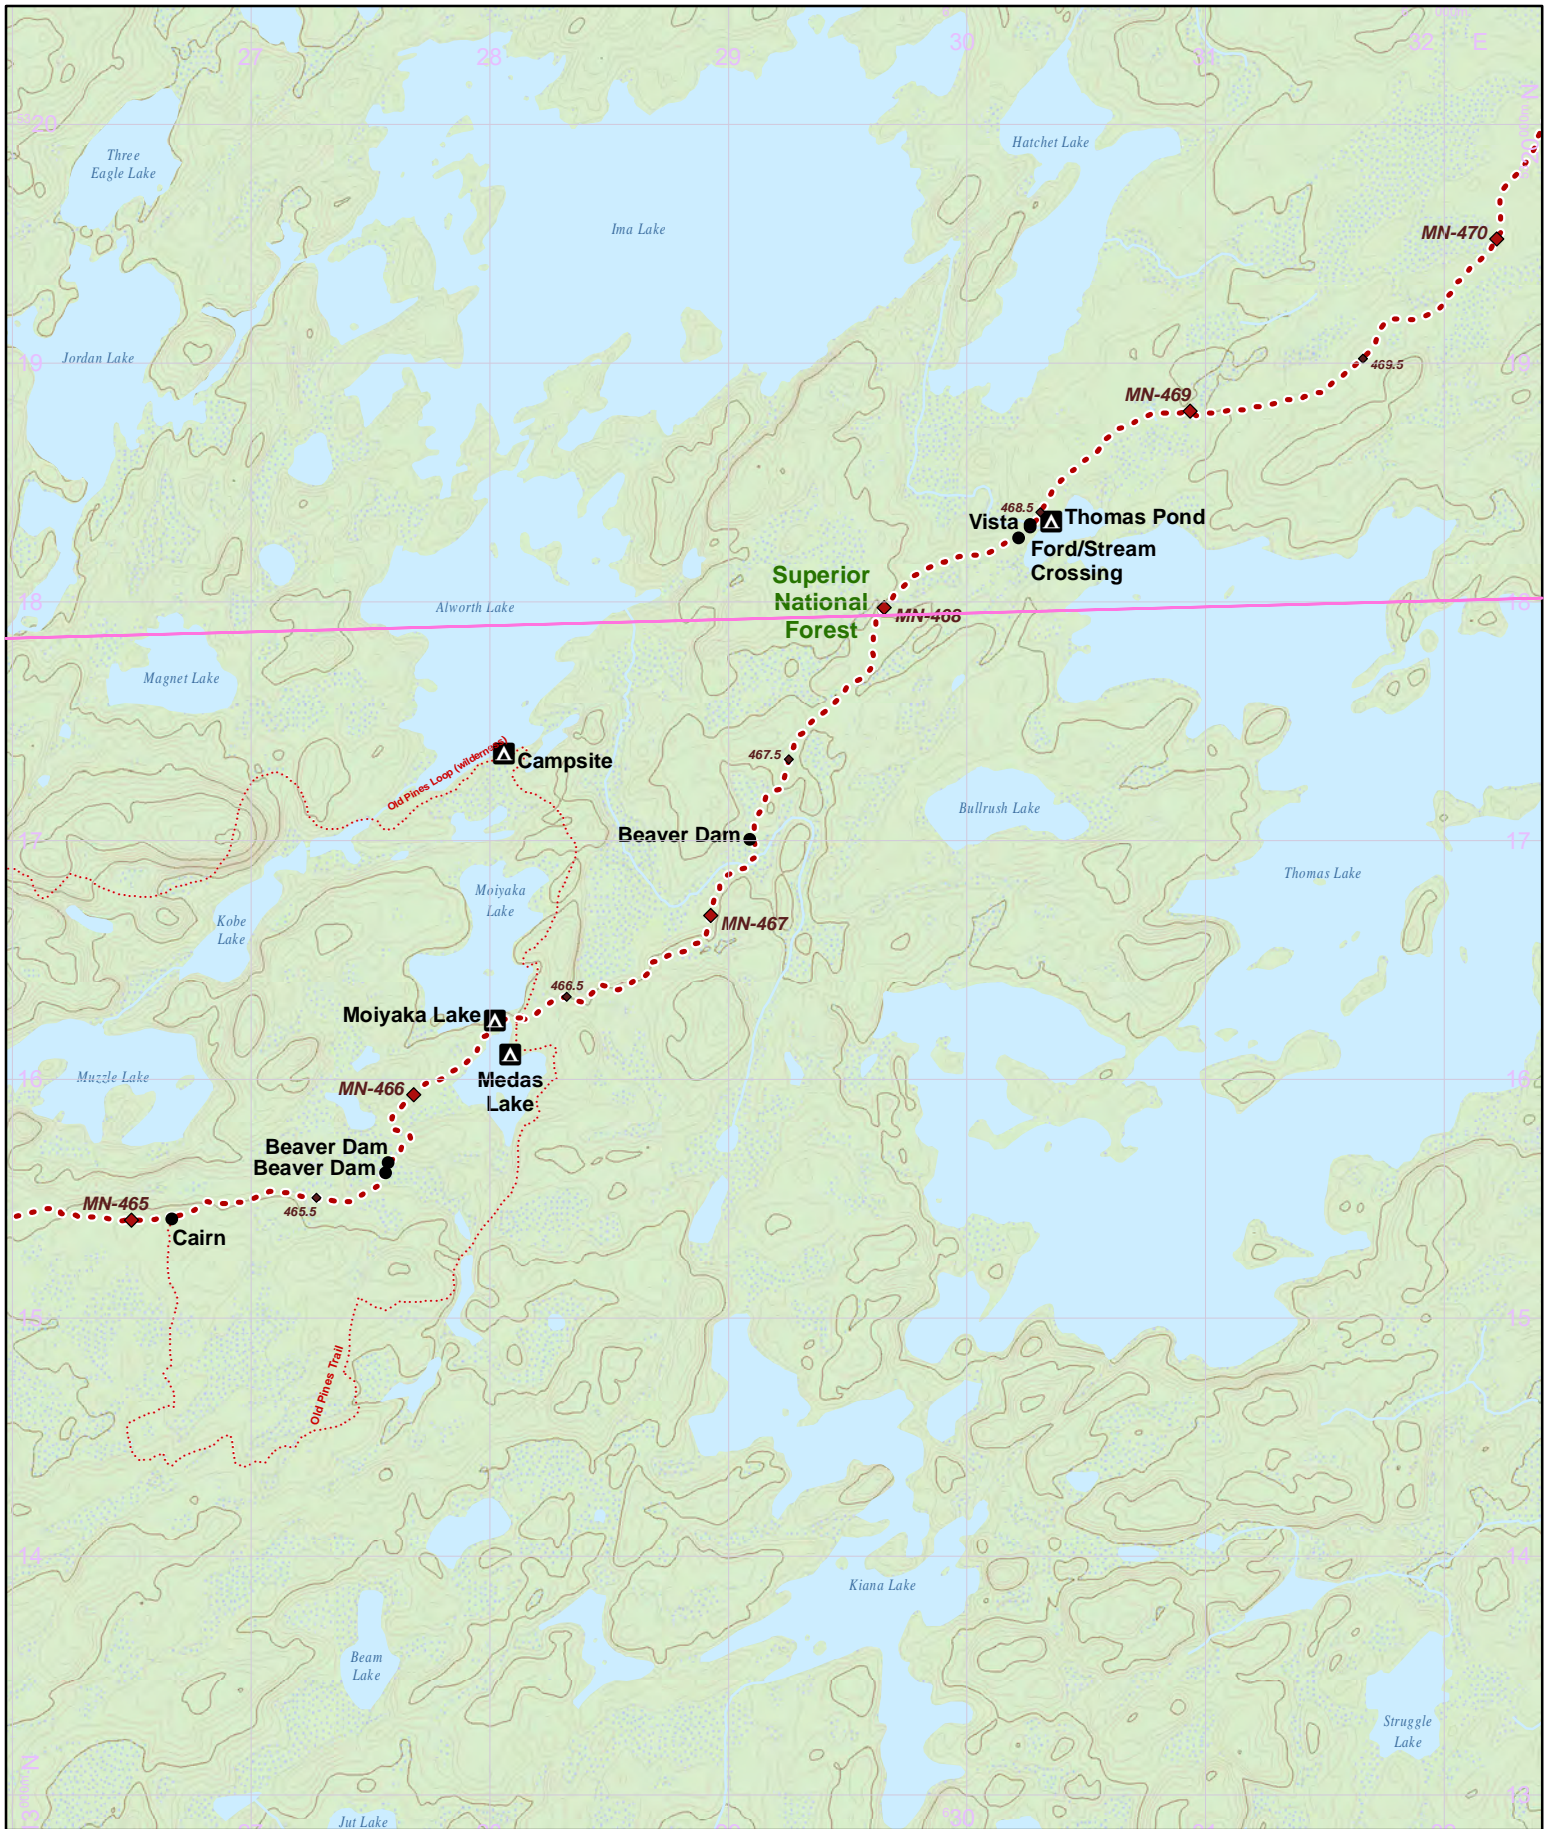

N 1:31,680 UTM 15 NAD 83

1 in = 0.5 miles

- Parking
- Camping
- Point of Interest
- NCT
- On-Road
- 1/2 mile Intervals
- Nearby Trail
- 10' Contour Interval
- Public Lands
- County Bndry.
- Wetlands

Hike it. Build it. Love it. Support it. Please support the mapping program with a gift today. Enjoy your complimentary North Country National Scenic Trail map download, and happy hiking!