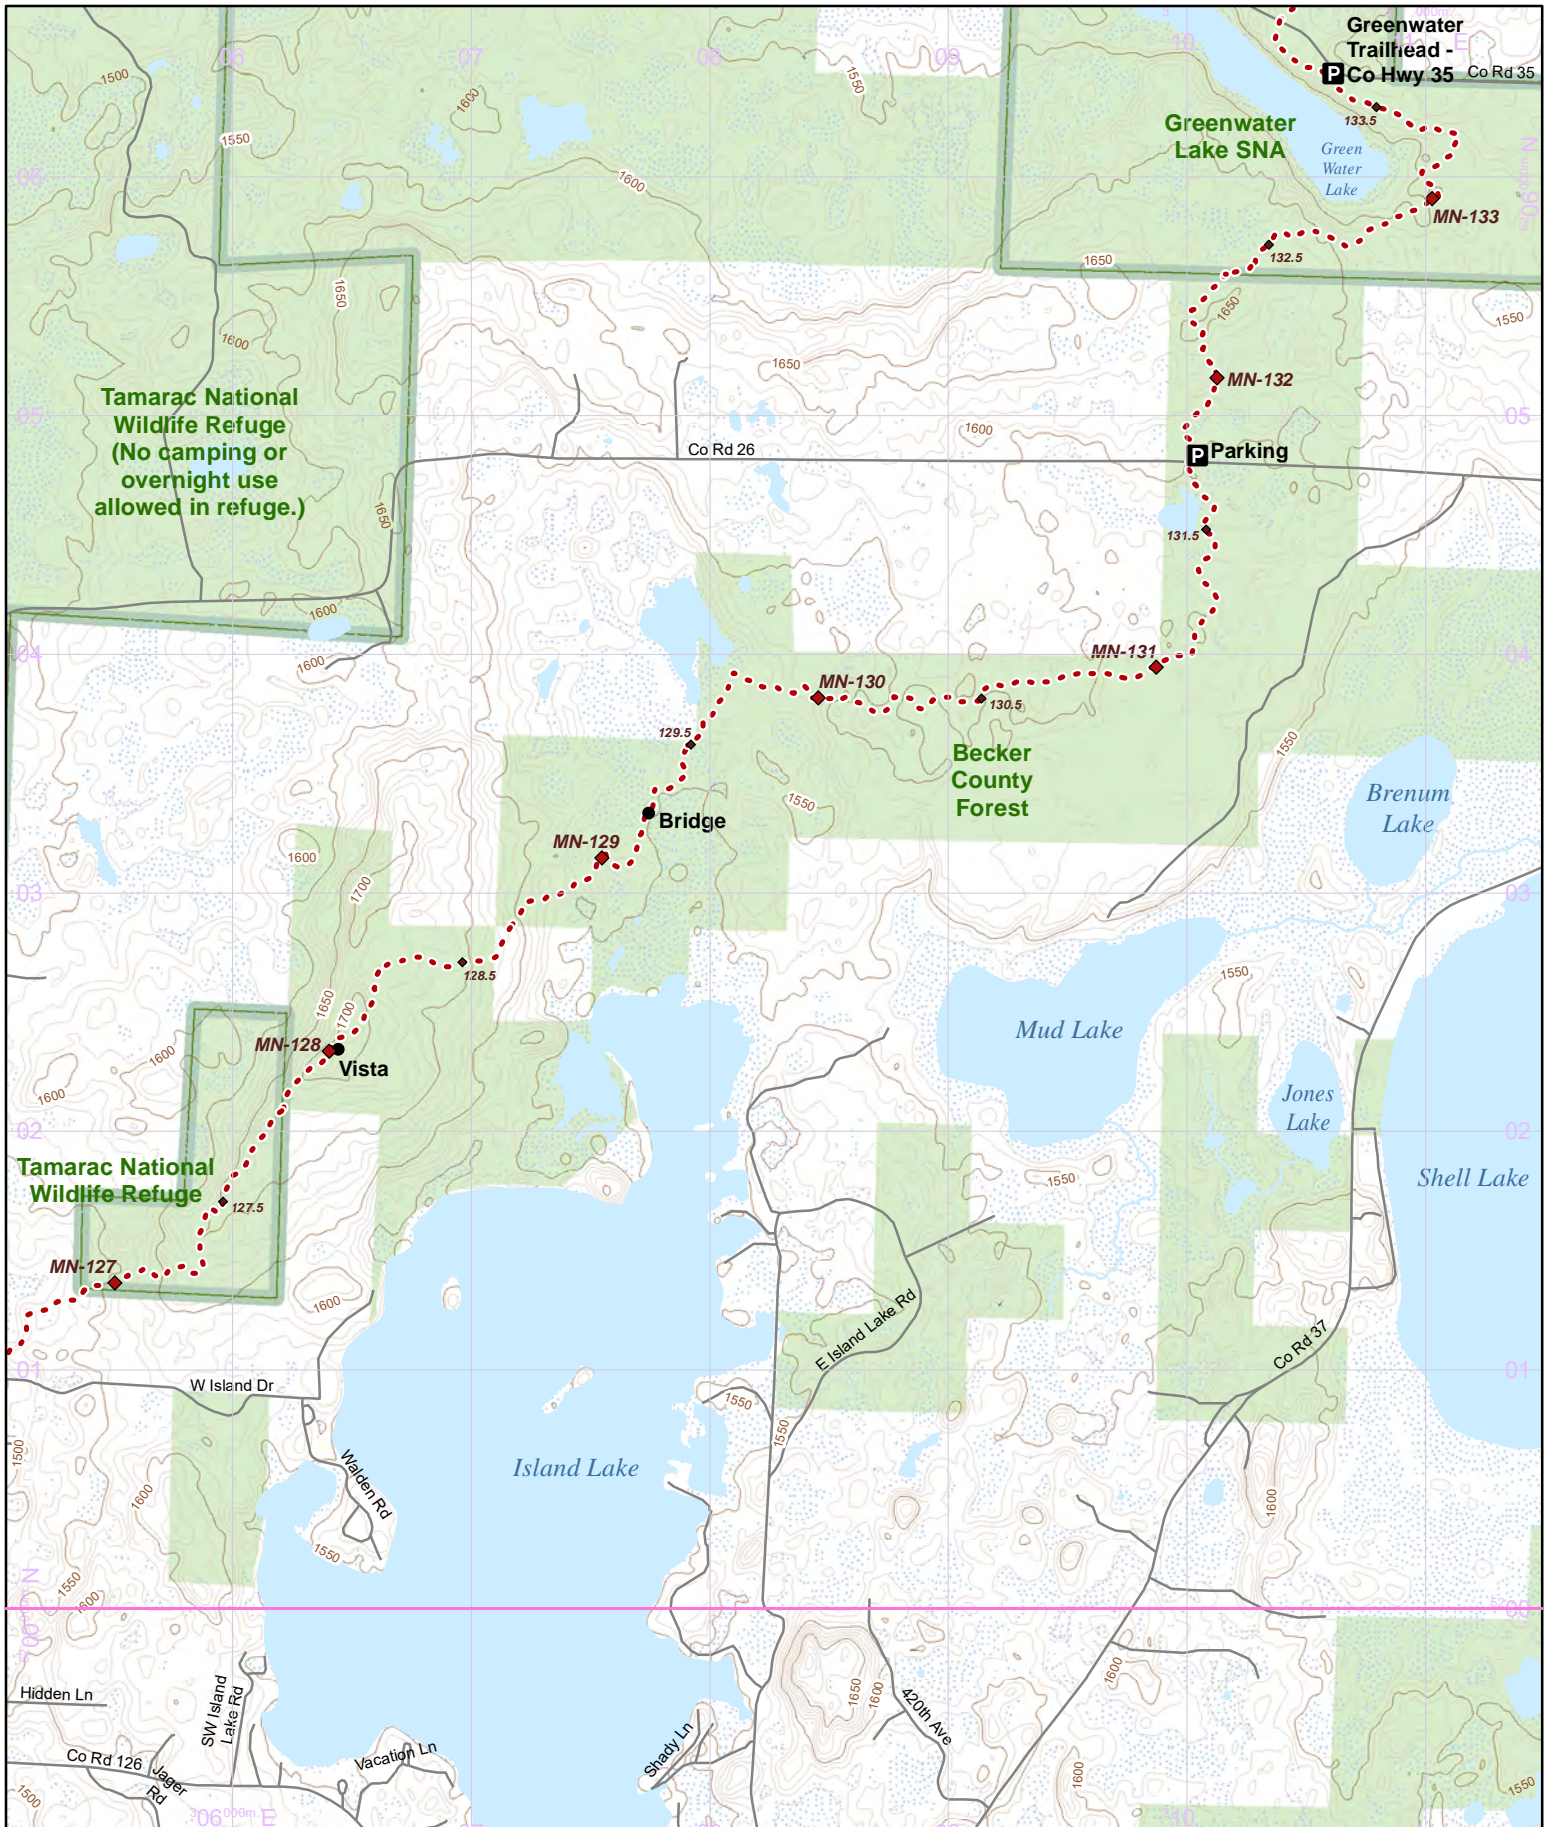

Tamarac National Wildlife Refuge
(No camping or overnight use allowed in refuge.)

Tamarac National Wildlife Refuge

Becker County Forest

Greenwater Trailhead -
Co Hwy 35 Co Rd 35

Greenwater Lake SNA
Green Water Lake