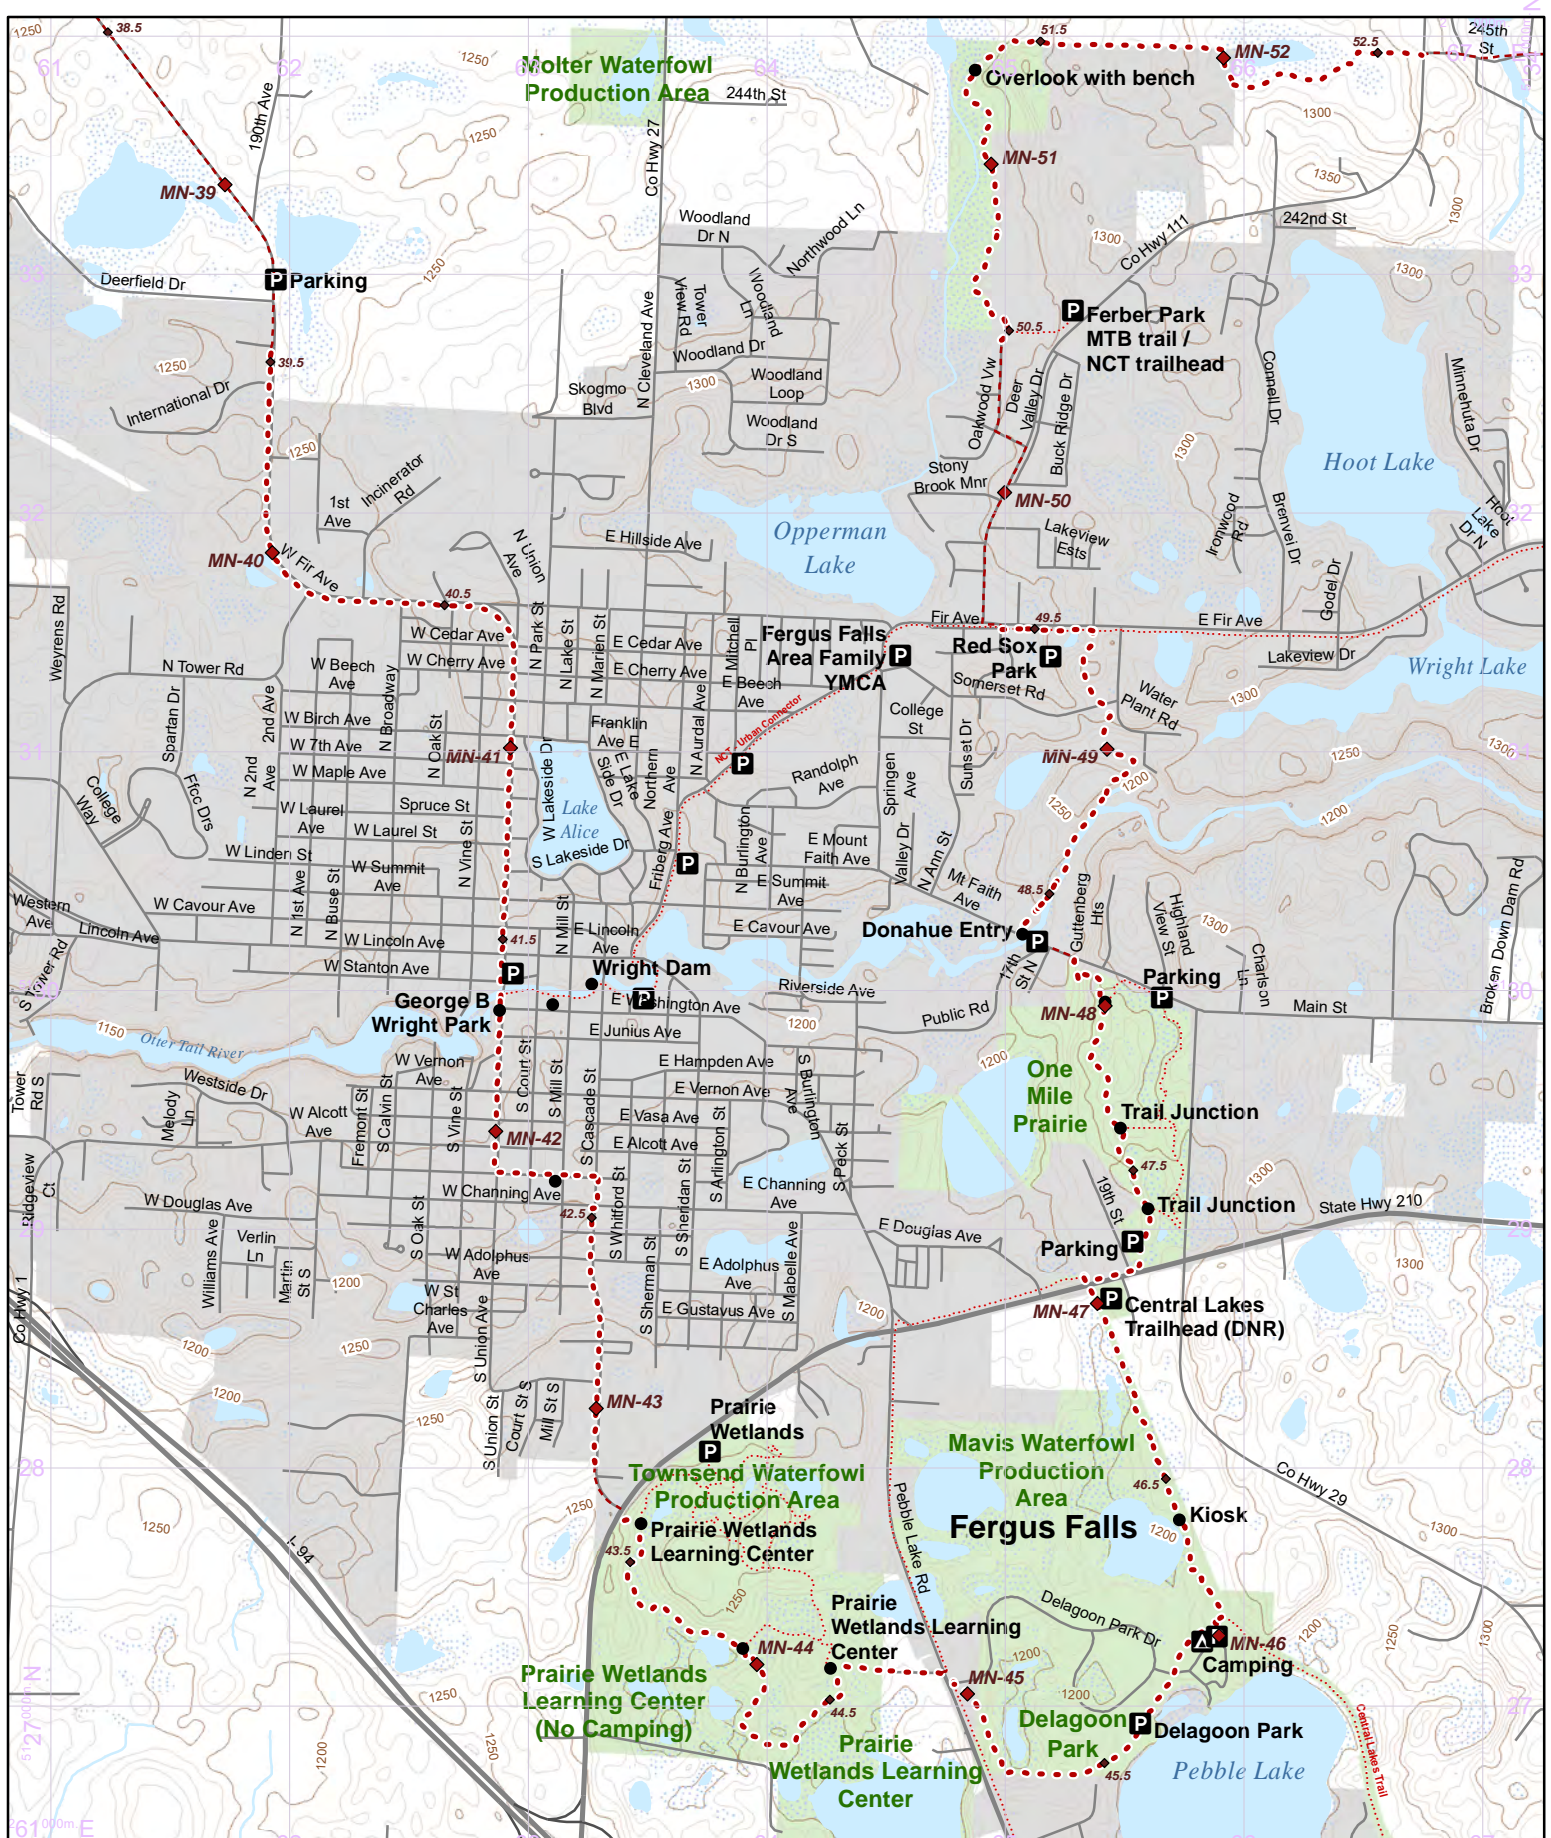

- Parking
- Camping
- Point of Interest
- NCT
- On-Road
- 1/2 mile Intervals
- Nearby Trail
- 10' Contour Interval
- Public Lands
- County Bndry.
- Wetlands

North Country National Scenic Trail

Minnesota Map Series
MN-010

Minnesota Waters and Prairie Chapter Region

Update Version - 3/29/2024

N 1:31,680
1 in = 0.5 miles
UTM 15 NAD 83

Use this map on your mobile device w/ the "PDFMaps" app from Avenza - <http://avenza.com/pdf-maps>
To add this map at no cost from the Avenza Store, visit: <https://northcountrytrail.org/the-trail/trail-map-and-downloads/> Under "Mobile Maps"

Hike it. Build it. Love it. Support it. Please support the mapping program with a gift today. Enjoy your complimentary North Country National Scenic Trail map download, and happy hiking!