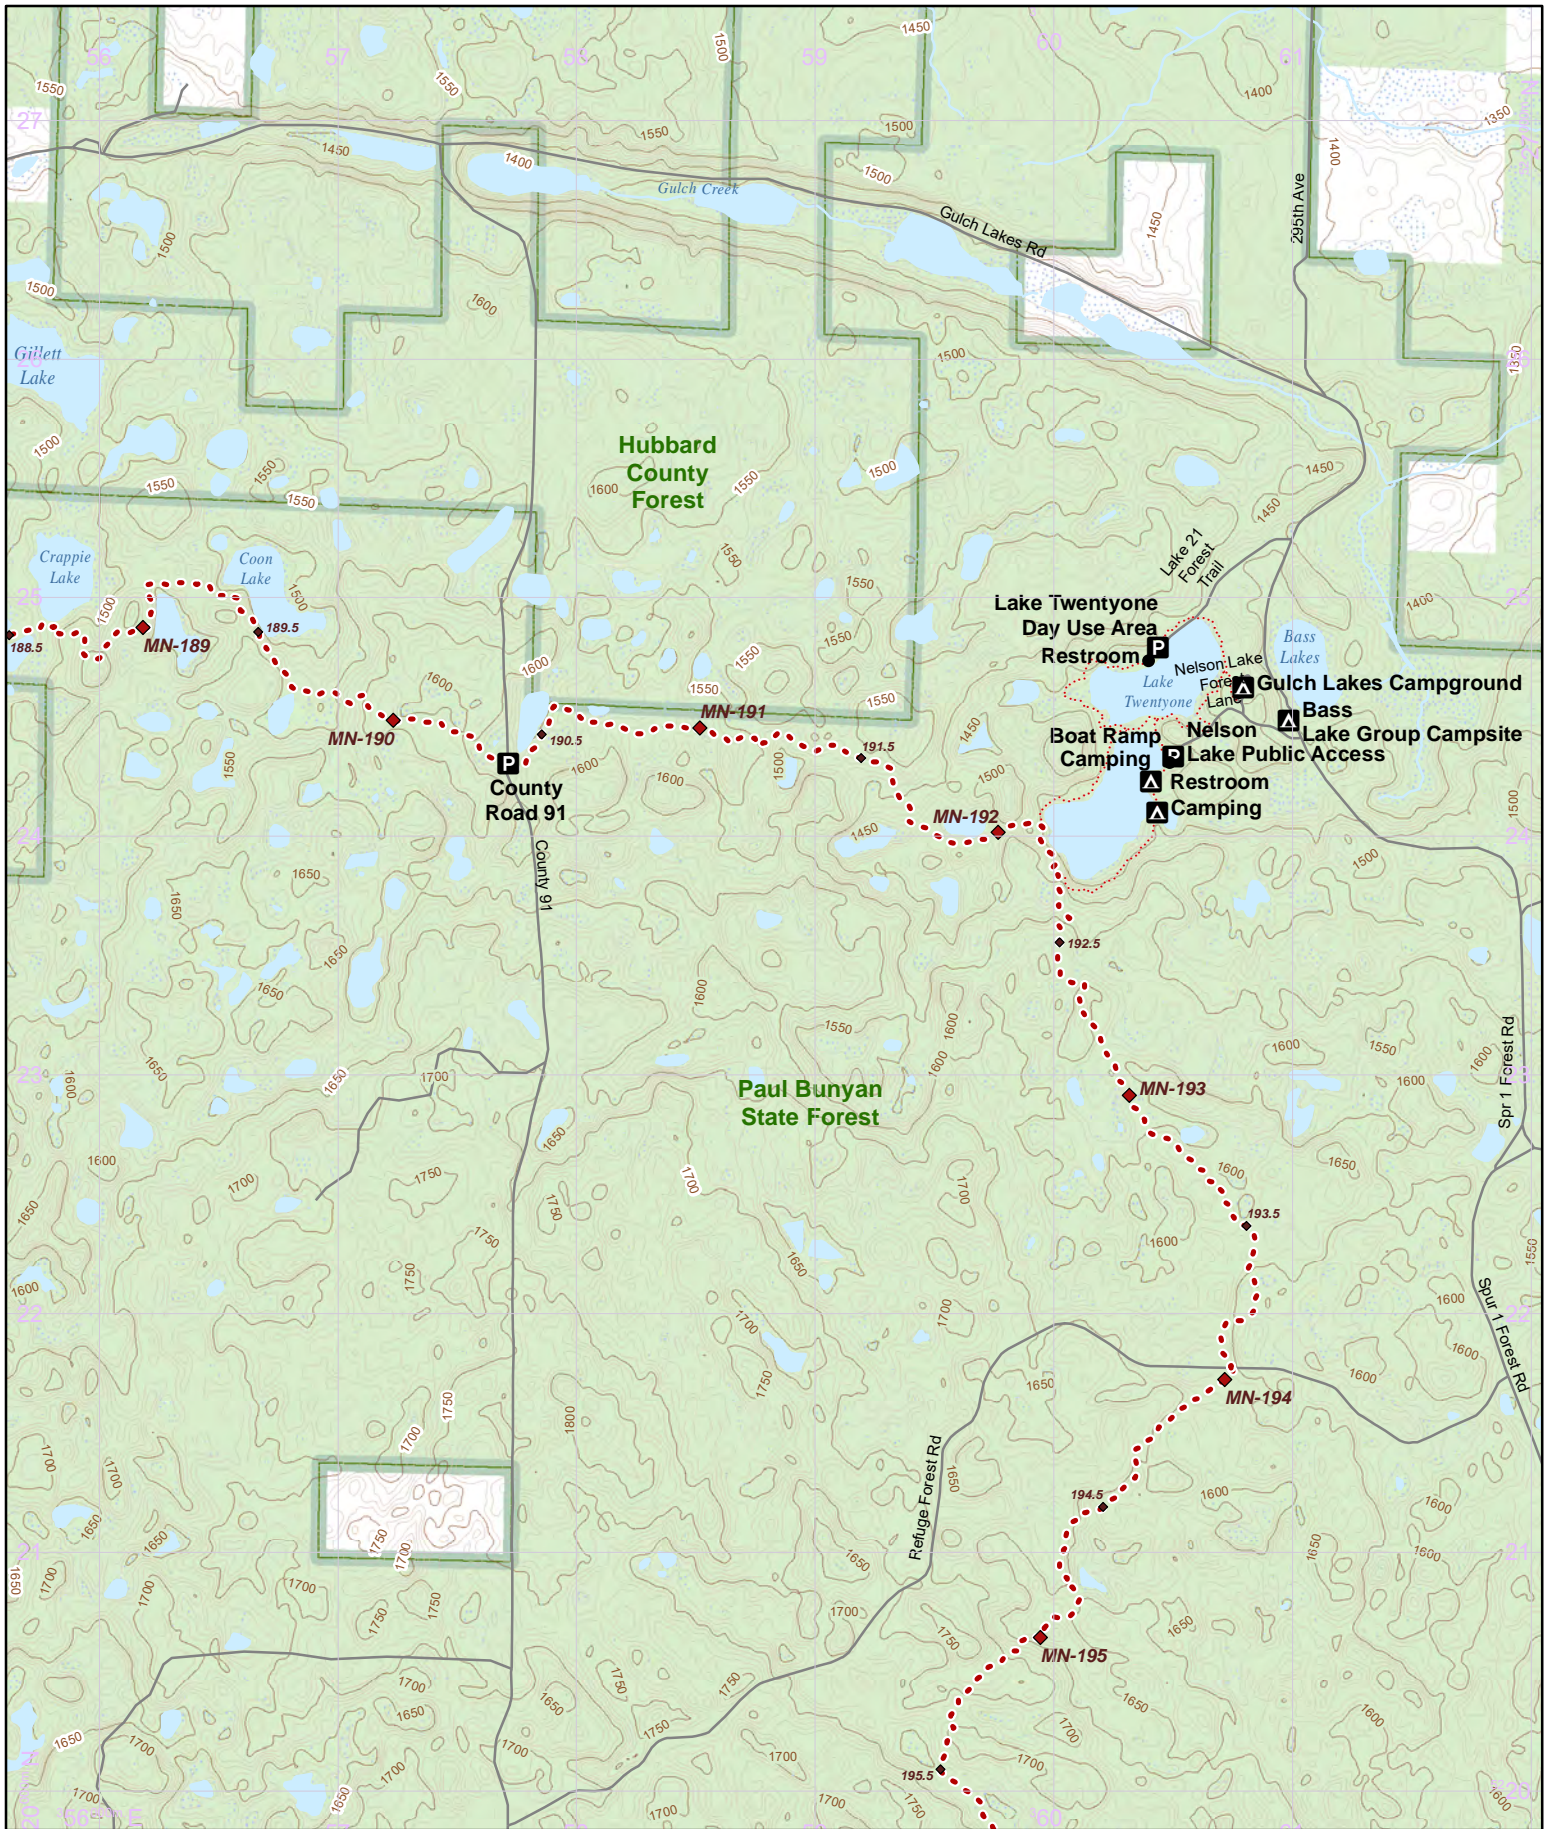

Hike it. Build it. Love it. Support it. Please support the mapping program with a gift today. Enjoy your complimentary North Country National Scenic Trail map download, and happy hiking!

- Parking
- Camping
- Point of Interest
- NCT
- On-Road
- 1/2 mile Intervals
- Nearby Trail
- 10' Contour Interval
- Public Lands
- County Bndry.
- Wetlands