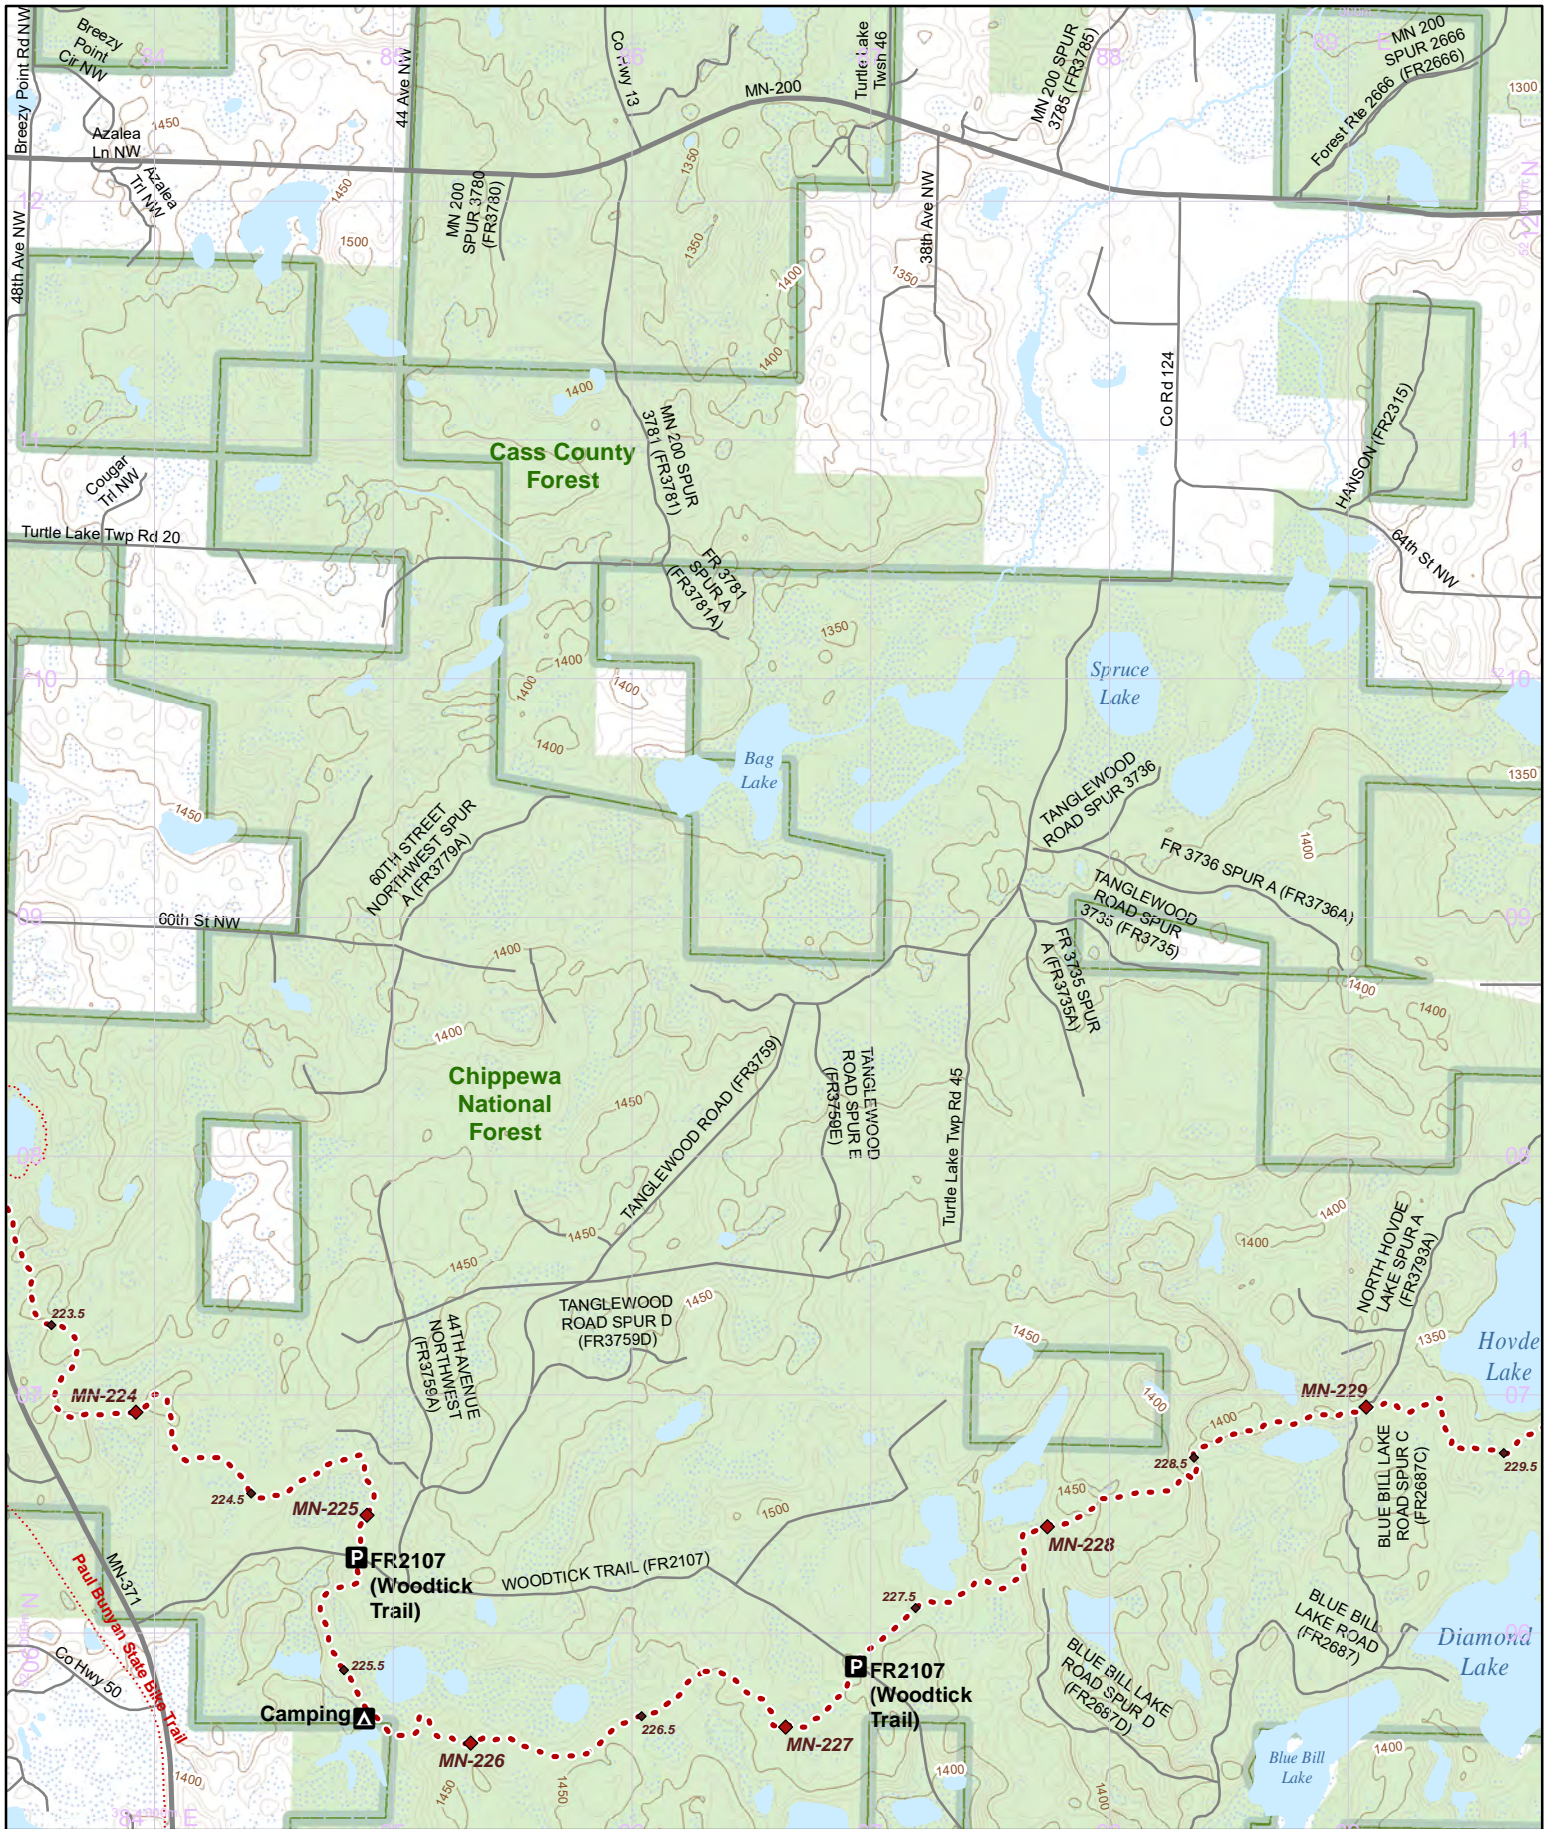

- Parking
- Camping
- Point of Interest
- NCT
- On-Road
- 1/2 mile Intervals
- Nearby Trail
- 10' Contour Interval
- Public Lands
- County Bndry
- Wetlands

North Country National Scenic Trail

Minnesota Map Series

MN-041

Itasca Moraine Chapter Region

Warning: Reroutes will shift all of the mile points in a state.

Make sure everyone in your group has the most recent maps and information by visiting: northcountrytrail.org

Update Version - 3/29/2024

Use this map on your mobile device w/ the "PDFMaps" app from Avenza - <http://avenza.com/pdf-maps>
To add this map at no cost from the Avenza Store, visit:
<https://northcountrytrail.org/the-trail/trail-map-and-downloads/>
Under "Mobile Maps"

N 1:31,680 UTM 15 NAD 83

1 in = 0.5 miles

Hike it. Build it. Love it. Support it. Please support the mapping program with a gift today. Enjoy your complimentary North Country National Scenic Trail map download, and happy hiking!