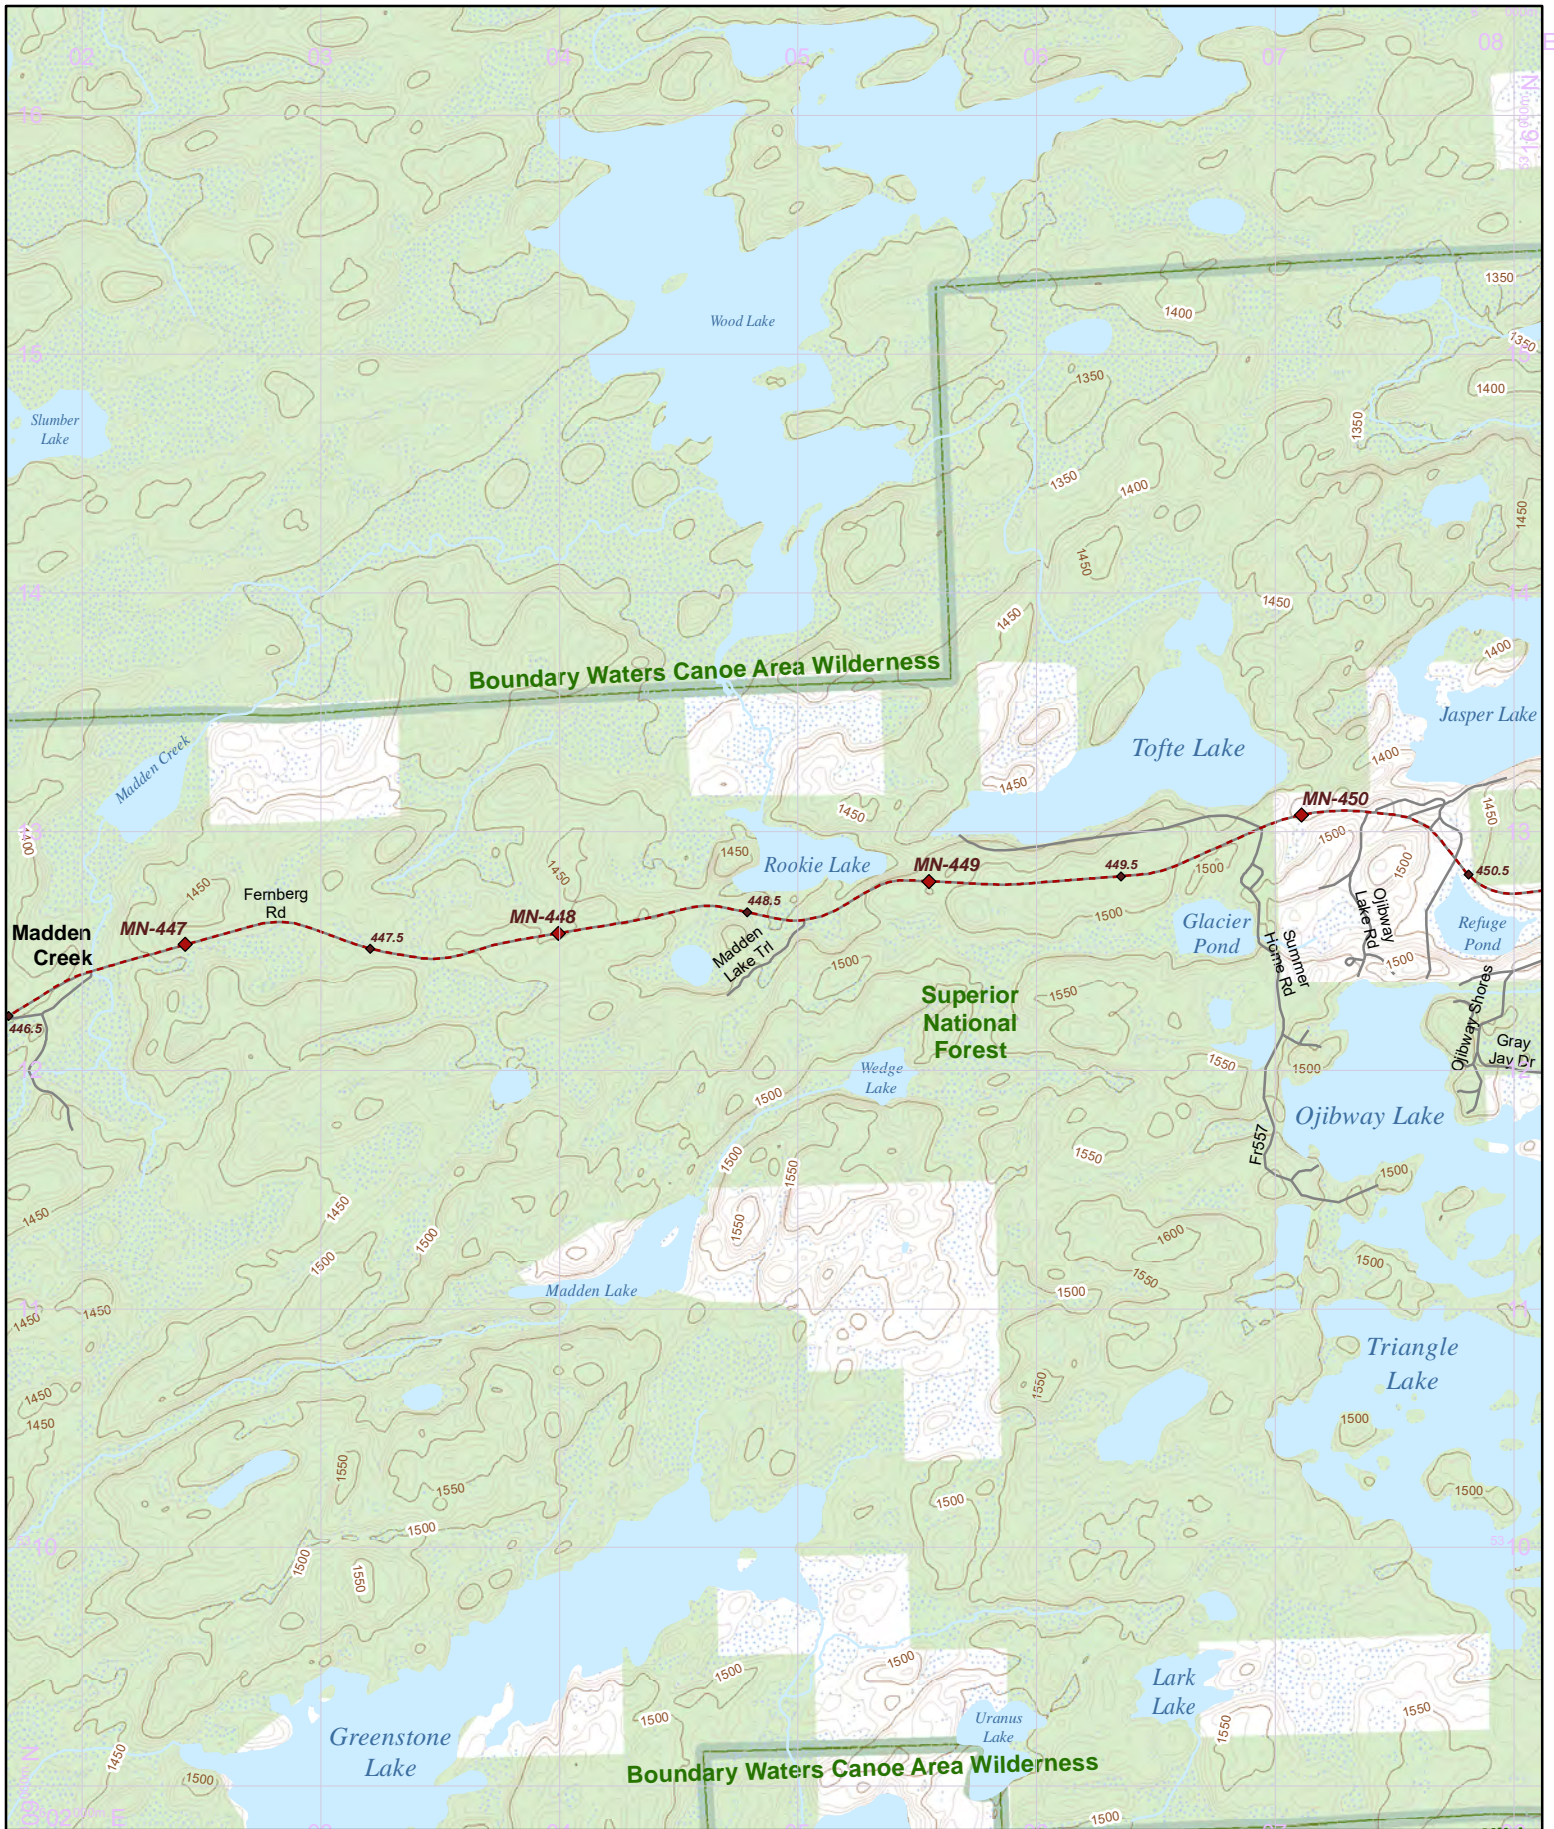

- Parking
- Camping
- Point of Interest
- NCT
- On-Road
- 1/2 mile Intervals
- Nearby Trail
- 10' Contour Interval
- Public Lands
- County Bndry.
- Wetlands

North Country National Scenic Trail

Minnesota Map Series
MN-083
Region

Use this map on your mobile device w/ the "PDFMaps" app from Avenza - <http://avenza.com/pdf-maps>
To add this map at no cost from the Avenza Store, visit:
<https://northcountrytrail.org/the-trail/trail-map-and-downloads/>
Under "Mobile Maps"

N 1:31,680 UTM 15 NAD 83
1 in = 0.5 miles

Hike it. Build it. Love it. Support it. Please support the mapping program with a gift today. Enjoy your complimentary North Country National Scenic Trail map download, and happy hiking!

Warning: Reroutes will shift all of the mile points in a state. Make sure everyone in your group has the most recent maps and information by visiting: northcountrytrail.org
Update Version - 3/29/2024