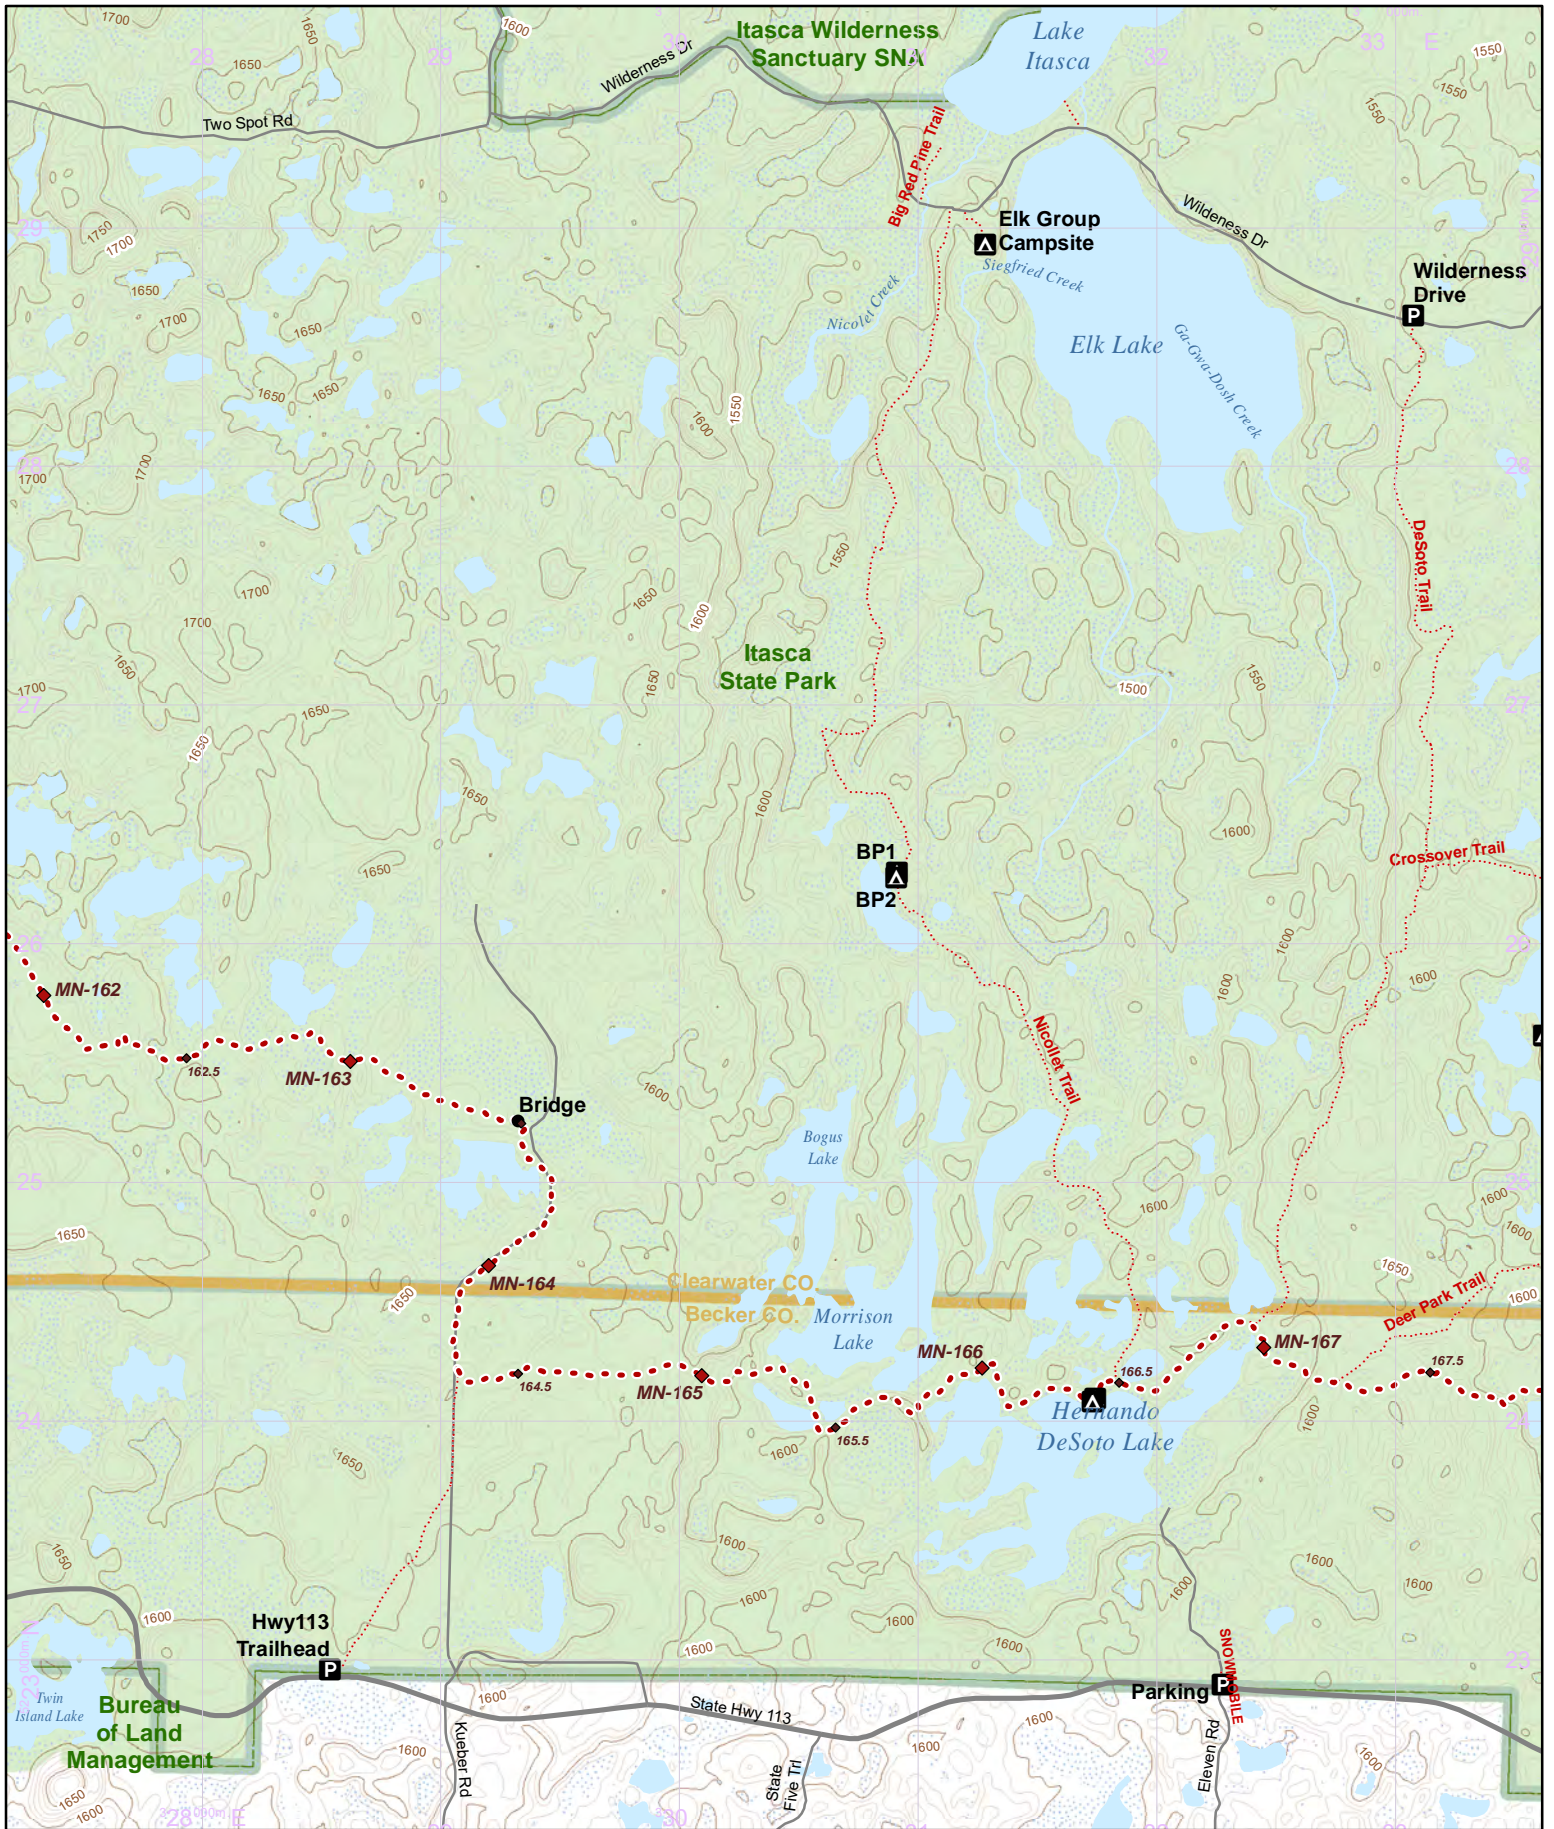

- Parking
- Camping
- Point of Interest
- NCT
- On-Road
- 1/2 mile Intervals
- Nearby Trail
- 10' Contour Interval
- Public Lands
- County Bndry.
- Wetlands

North Country National Scenic Trail

Minnesota Map Series

MN-030

Laurentian Lakes Chapter Region

Warning: Reroutes will shift all of the mile points in a state. Make sure everyone in your group has the most recent maps and information by visiting: northcountrytrail.org

Update Version - 3/29/2024

N 1:31,680 UTM 15 NAD 83
1 in = 0.5 miles

Use this map on your mobile device w/ the "PDFMaps" app from Avenza - <http://avenza.com/pdf-maps>
To add this map at no cost from the Avenza Store, visit: <https://northcountrytrail.org/the-trail/trail-map-and-downloads/> Under "Mobile Maps"

Hike it. Build it. Love it. Support it. Please support the mapping program with a gift today. Enjoy your complimentary North Country National Scenic Trail map download, and happy hiking!