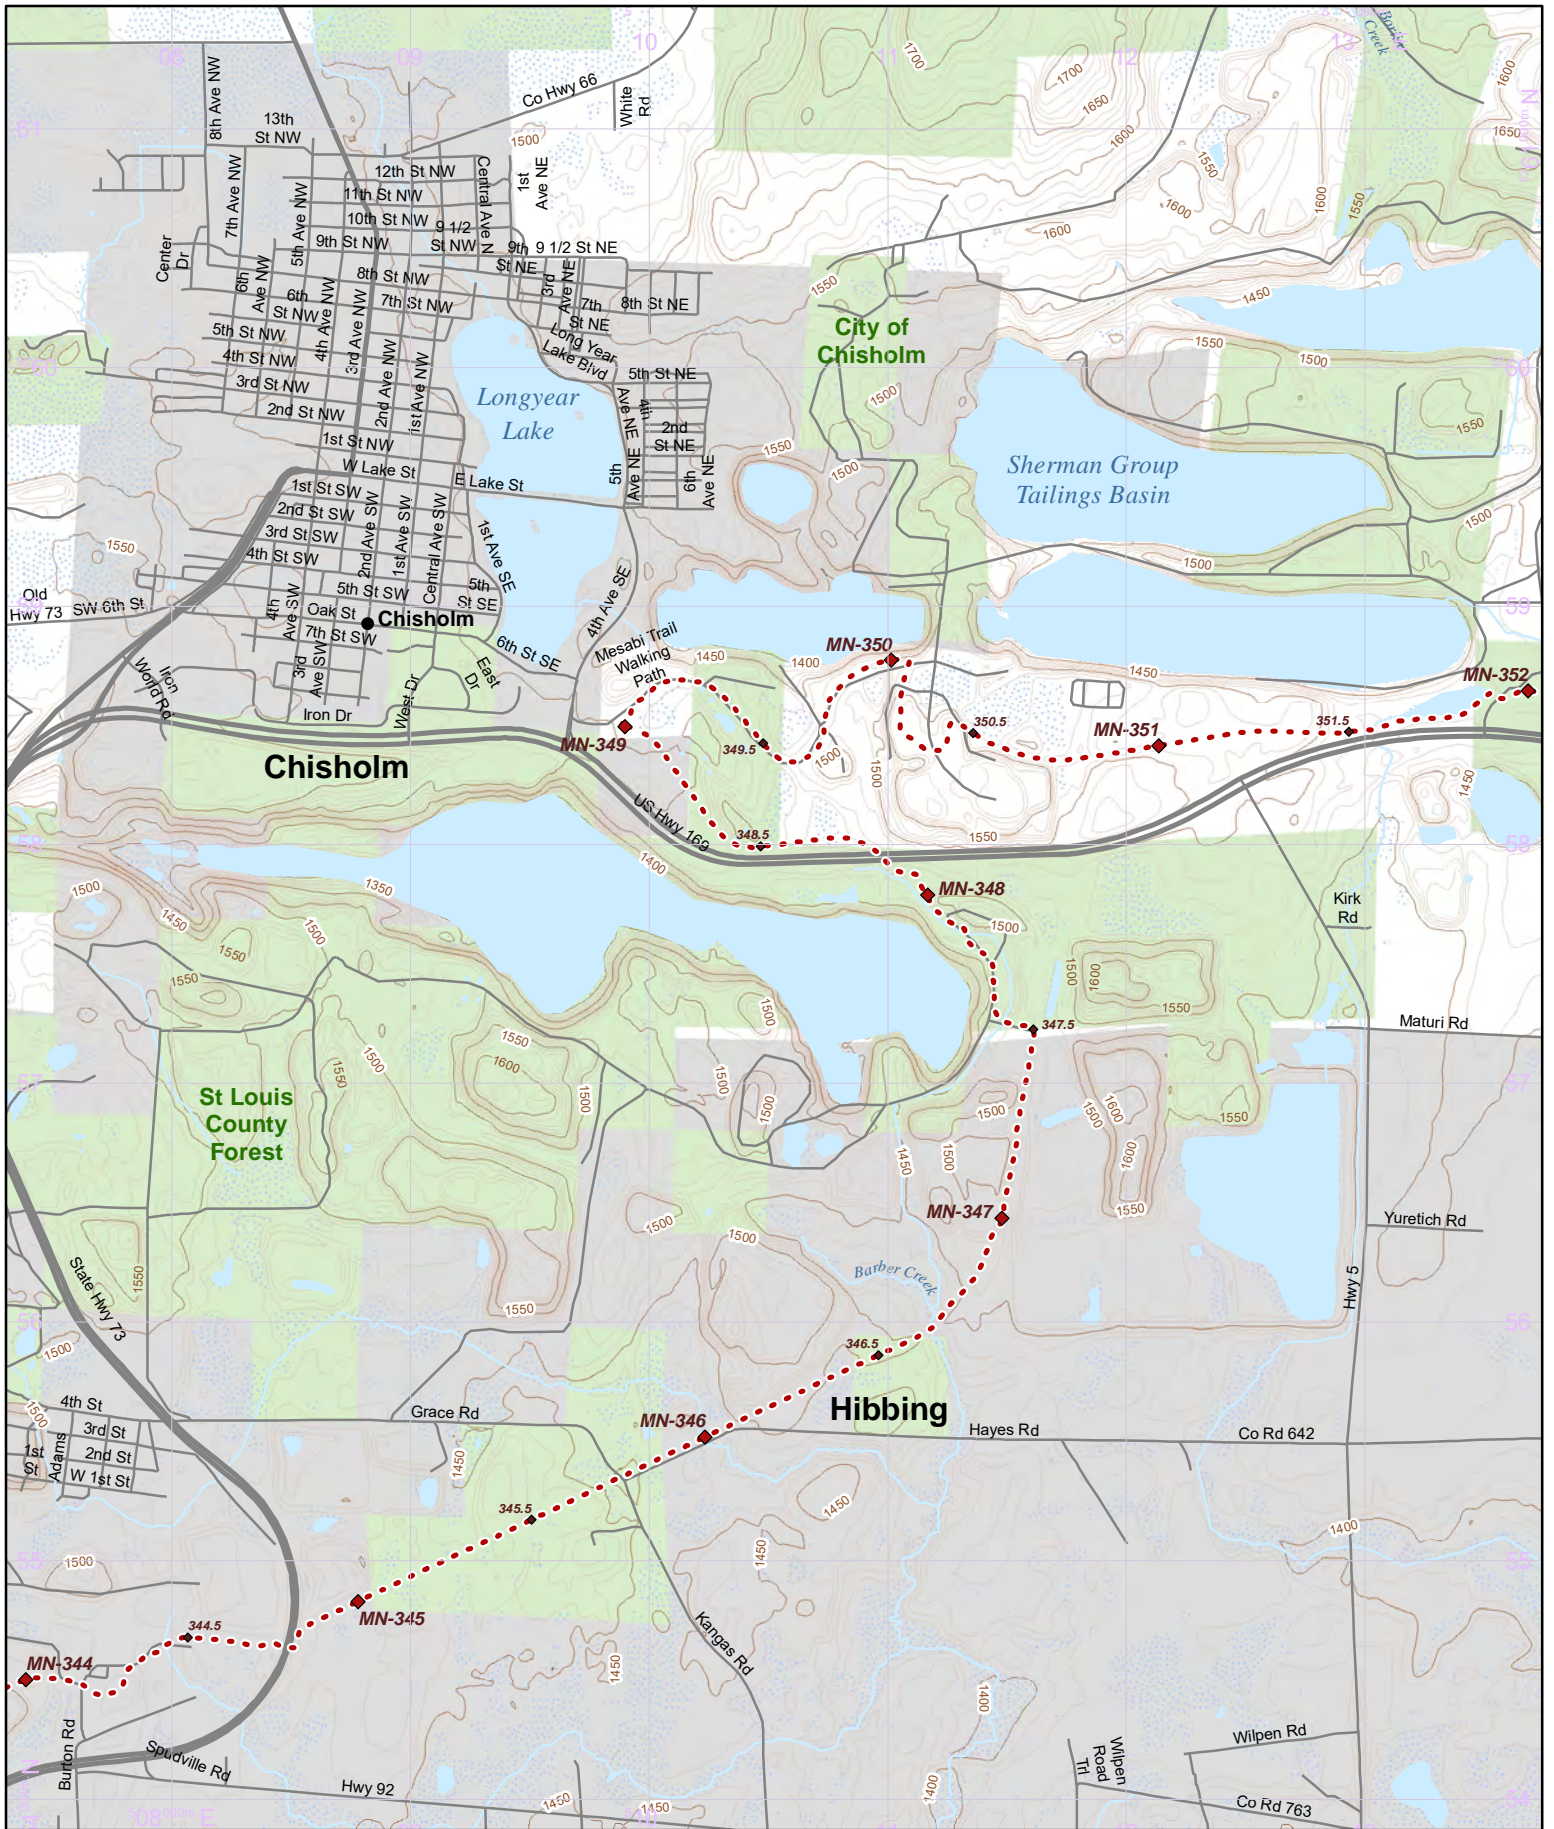

- Parking
- Camping
- Point of Interest
- NCT
- On-Road
- 1/2 mile Intervals
- Nearby Trail
- 10' Contour Interval
- Public Lands
- County Boundary
- Wetlands

North Country National Scenic Trail

Minnesota Map Series

MN-063

Northeast Minnesota Region

Warning: Reroutes will shift all of the mile points in a state.

Update Version - 3/29/2024

Use this map on your mobile device w/ the "PDFMaps" app from Avenza - <http://avenza.com/pdf-maps>
To add this map at no cost from the Avenza Store, visit:
<https://northcountrytrail.org/the-trail/trail-map-and-downloads/>
Under "Mobile Maps"

N 1:31,680 UTM 15 NAD 83

1 in = 0.5 miles

Hike it. Build it. Love it. Support it. Please support the mapping program with a gift today. Enjoy your complimentary North Country National Scenic Trail map download, and happy hiking!