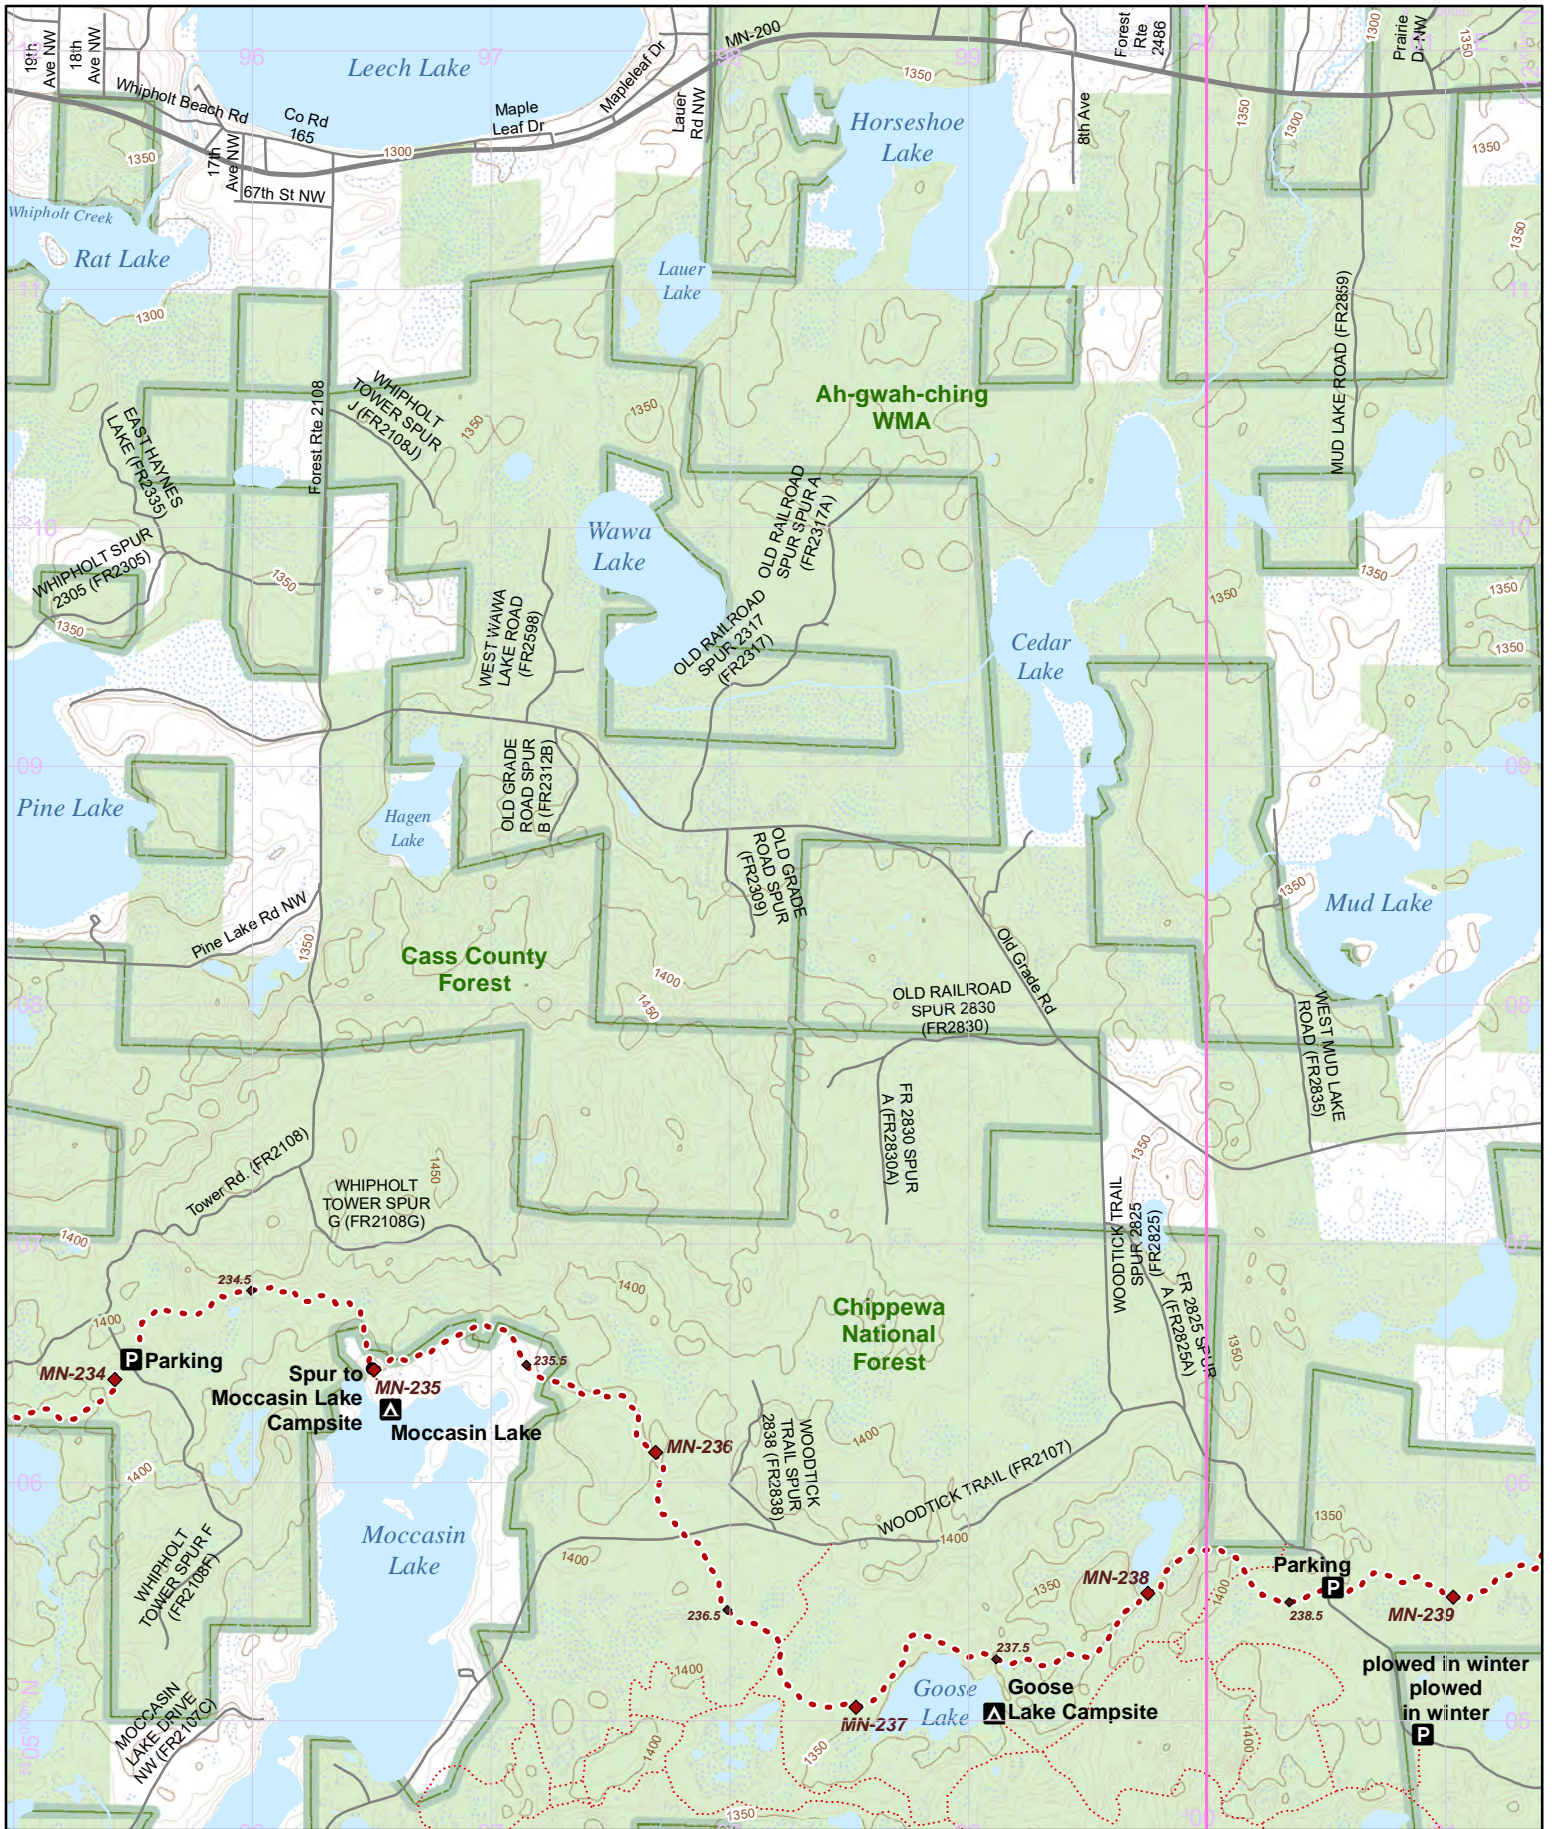

Hike it. Build it. Love it. Support it. Please support the mapping program with a gift today. Enjoy your complimentary North Country National Scenic Trail map download, and happy hiking!

- Parking
- Camping
- Point of Interest
- NCT
- On-Road
- 1/2 mile Intervals
- Nearby Trail
- 10' Contour Interval
- Public Lands
- County Boundary
- Wetlands