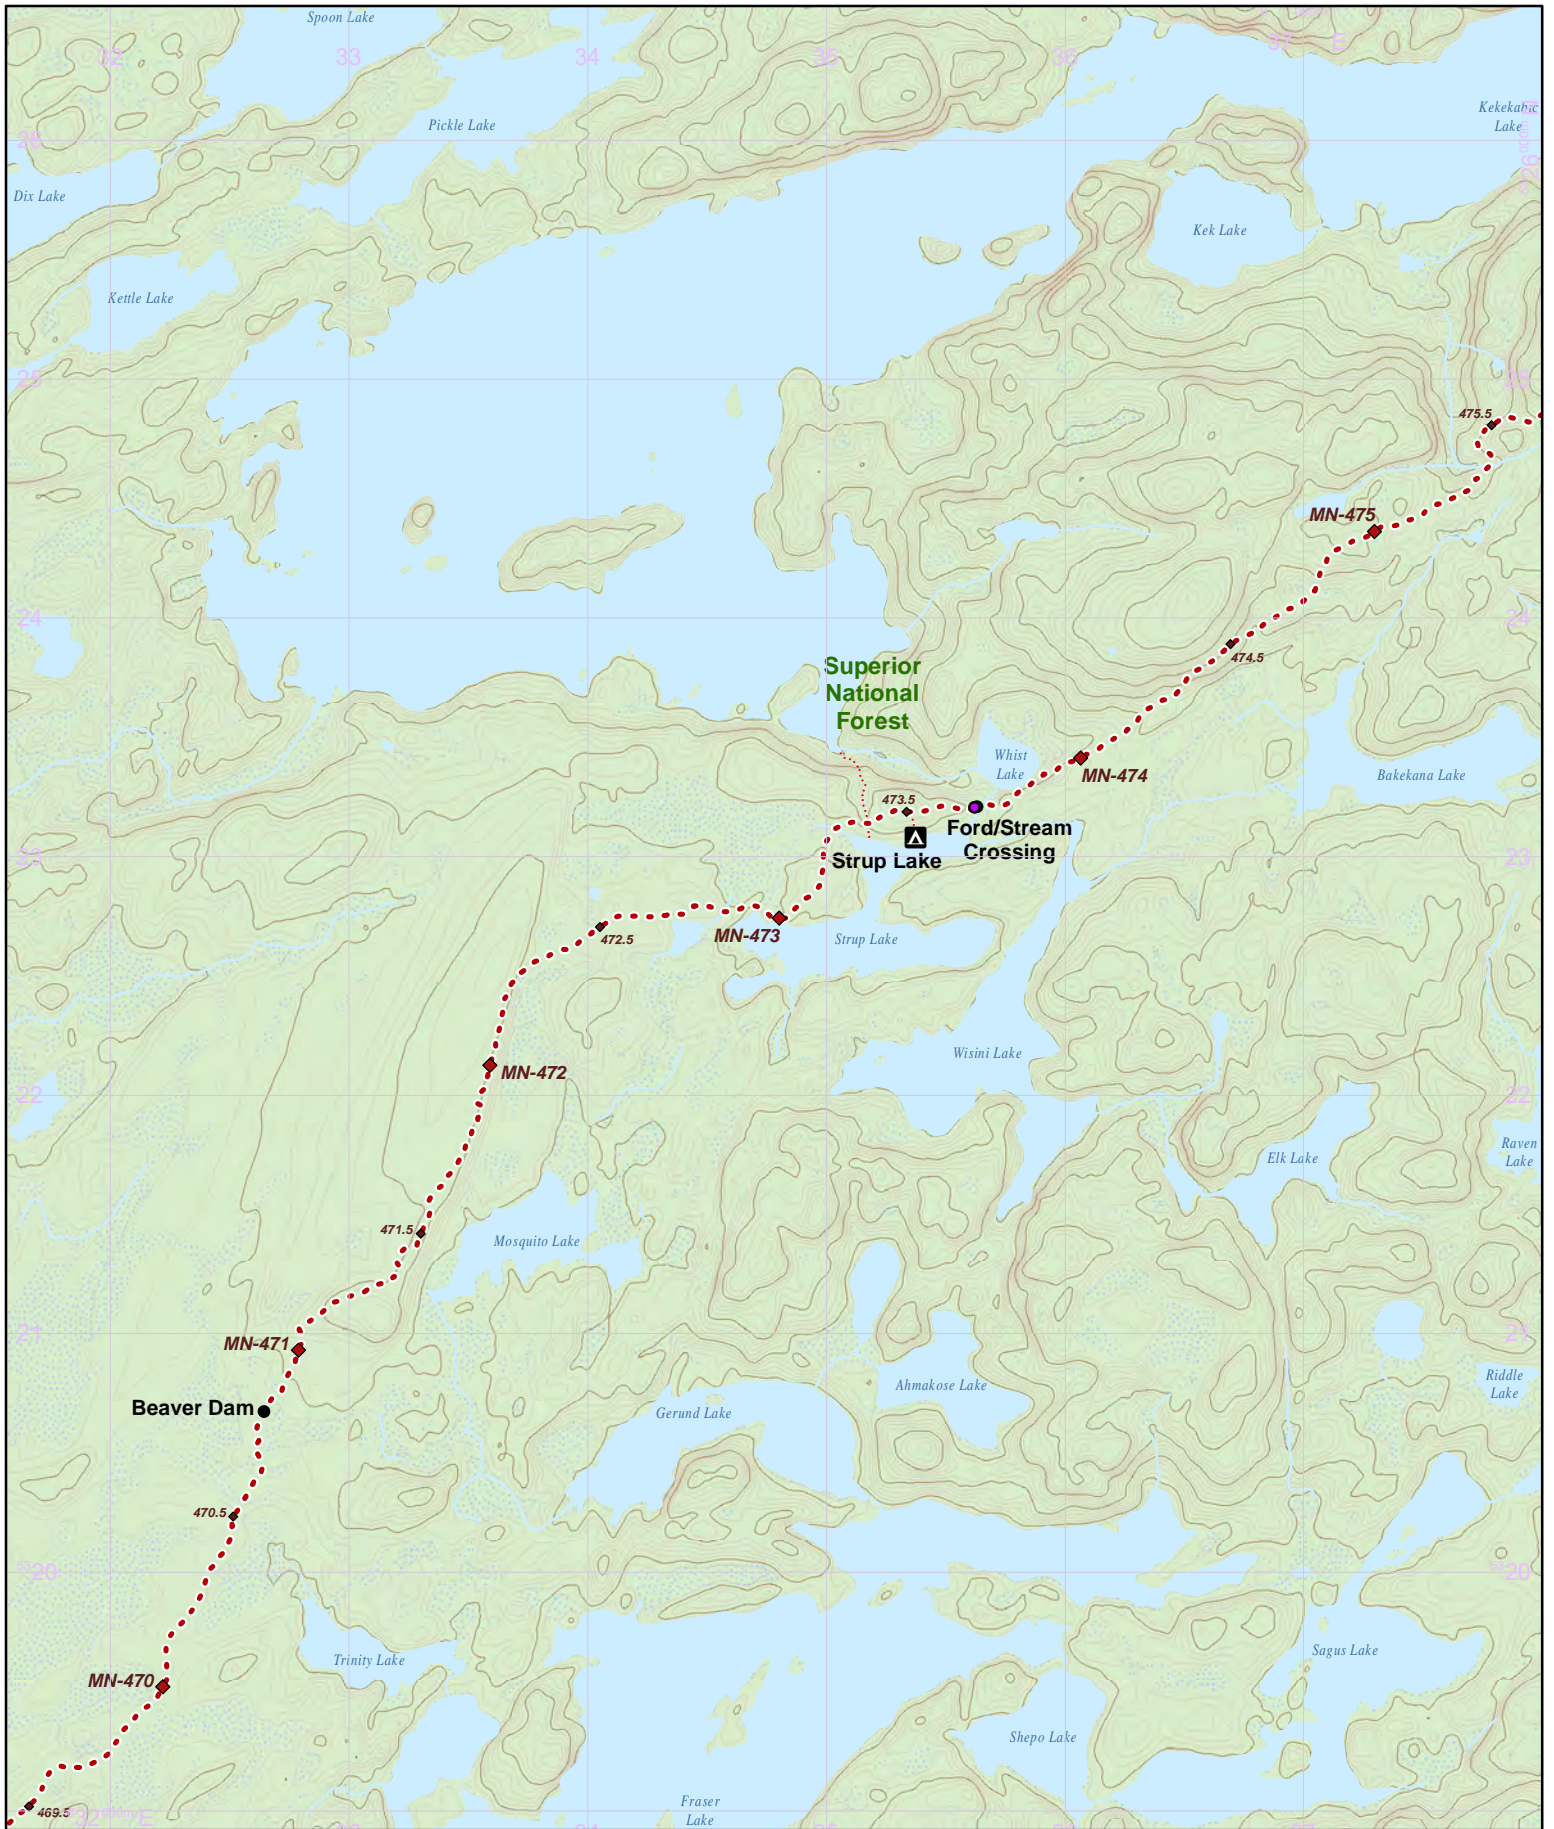

N 1:31,680 UTM 15 NAD 83

1 in = 0.5 miles

Hike it. Build it. Love it. Support it. Please support the mapping program with a gift today. Enjoy your complimentary North Country National Scenic Trail map download, and happy hiking!