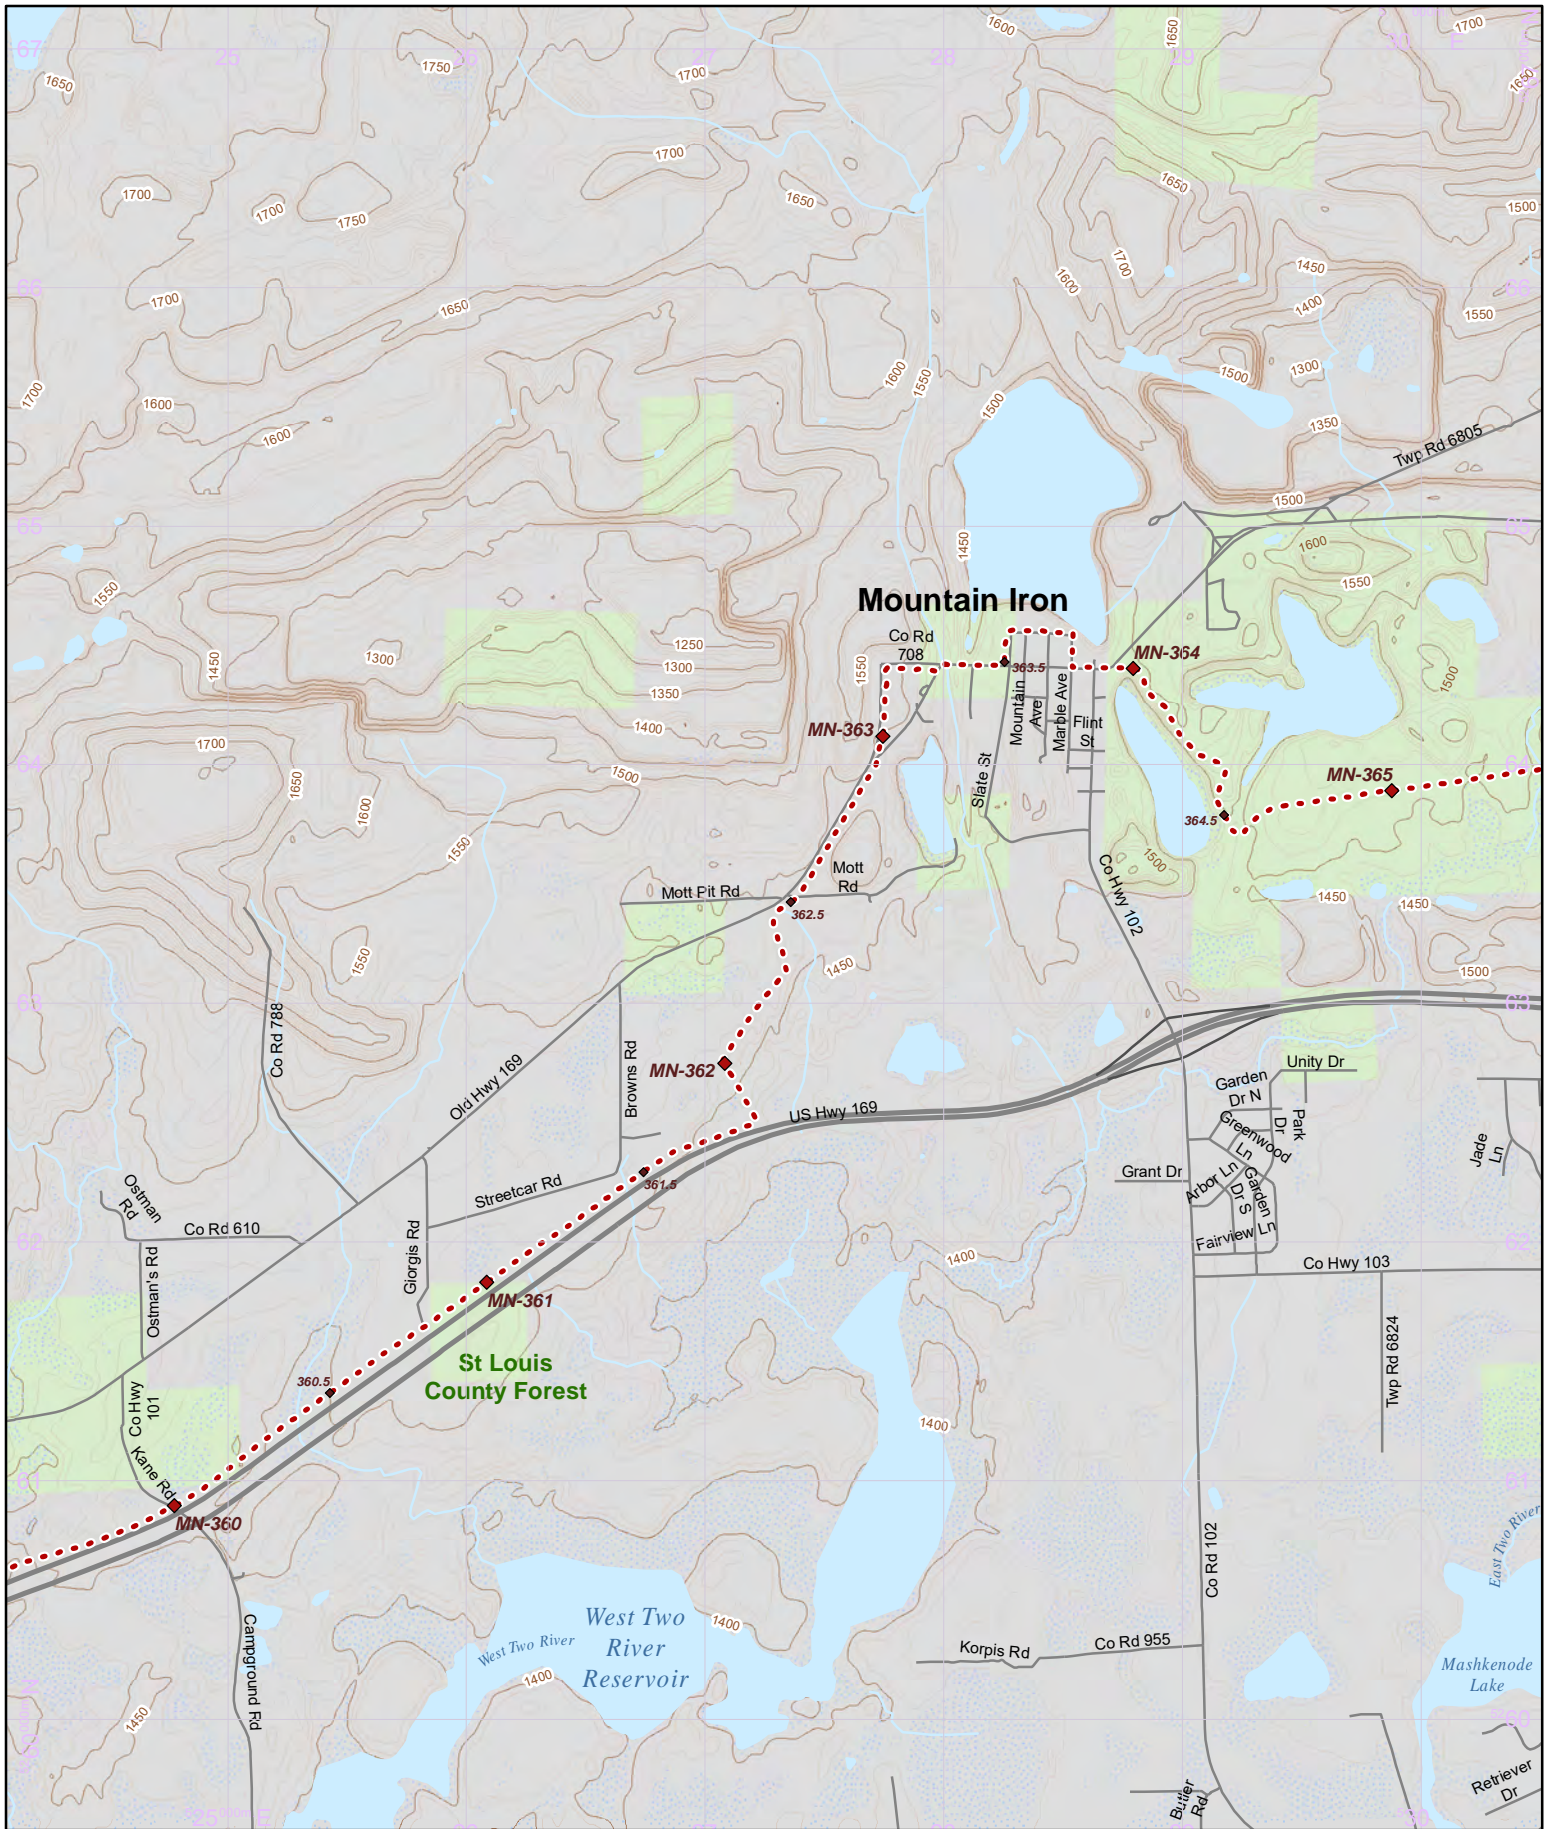

Hike it. Build it. Love it. Support it. Please support the mapping program with a gift today. Enjoy your complimentary North Country National Scenic Trail map download, and happy hiking!

- Parking
- Camping
- Point of Interest
- NCT
- On-Road
- 1/2 mile Intervals
- Nearby Trail
- 10' Contour Interval
- Public Lands
- County Bndry.
- Wetlands