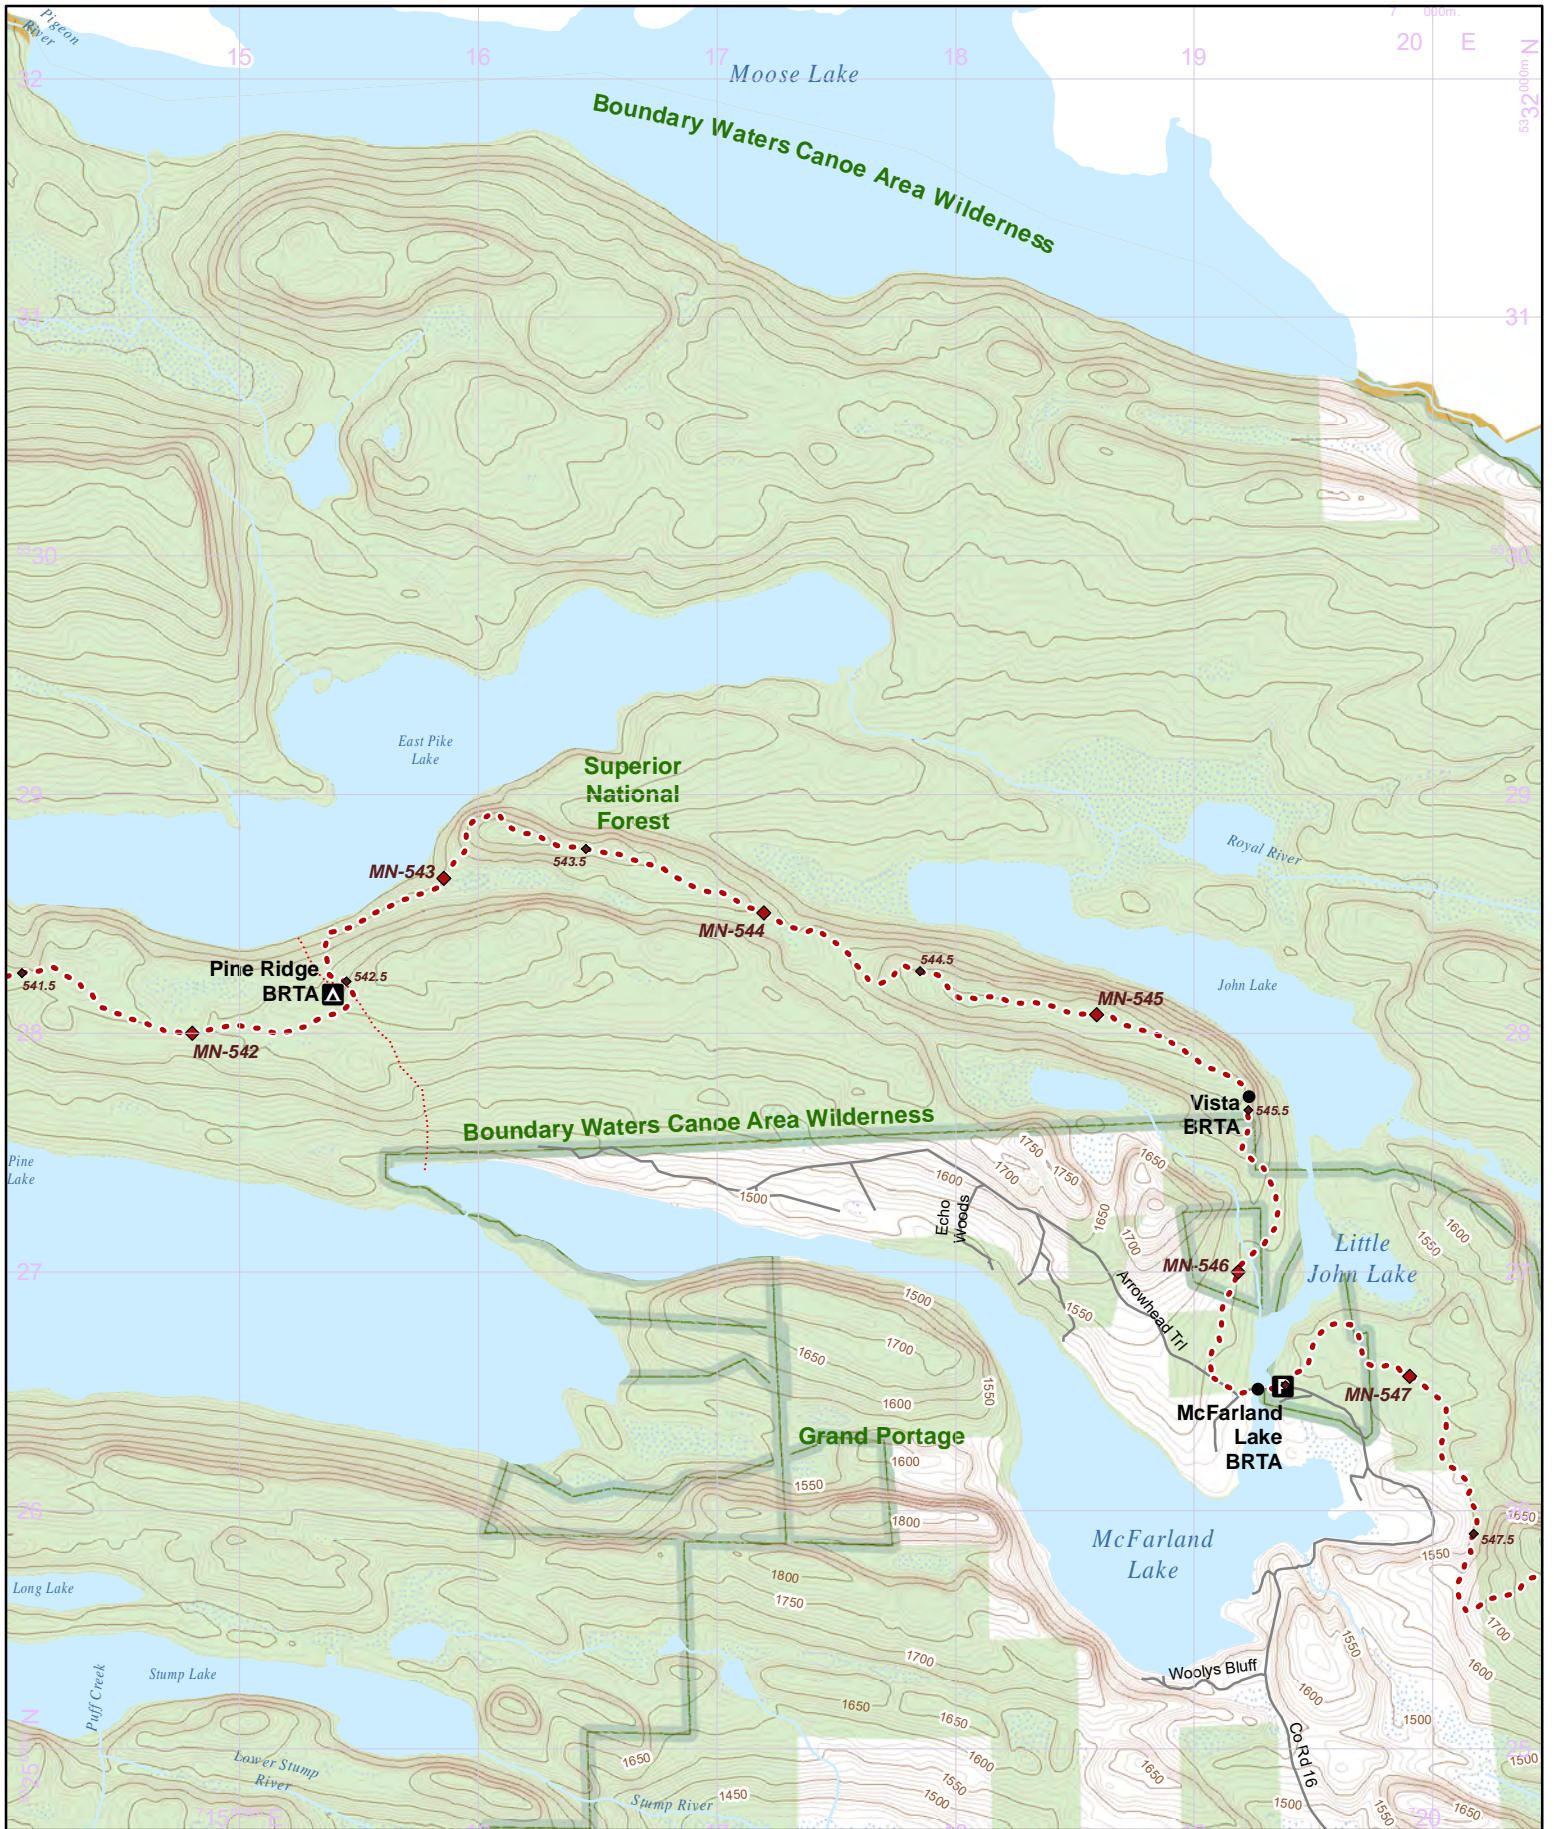

- Parking
- Camping
- Point of Interest
- NCT
- On-Road
- 1/2 mile Intervals
- Nearby Trail
- 10' Contour Interval
- Public Lands
- County Bndry.
- Wetlands

North Country National Scenic Trail

Minnesota Map Series

MN-102

Border Route Trail Association Region

Warning: Reroutes will shift all of the mile points in a state. Make sure everyone in your group has the most recent maps and information by visiting: northcountrytrail.org

Update Version - 3/29/2024

Use this map on your mobile device w/ the "PDFMaps" app from Avenza - <http://avenza.com/pdf-maps>
To add this map at no cost from the Avenza Store, visit: <https://northcountrytrail.org/the-trail/trail-map-and-downloads/>
Under "Mobile Maps"

N 1:31,680 UTM 15 NAD 83

1 in = 0.5 miles

Hike it. Build it. Love it. Support it. Please support the mapping program with a gift today. Enjoy your complimentary North Country National Scenic Trail map download, and happy hiking!