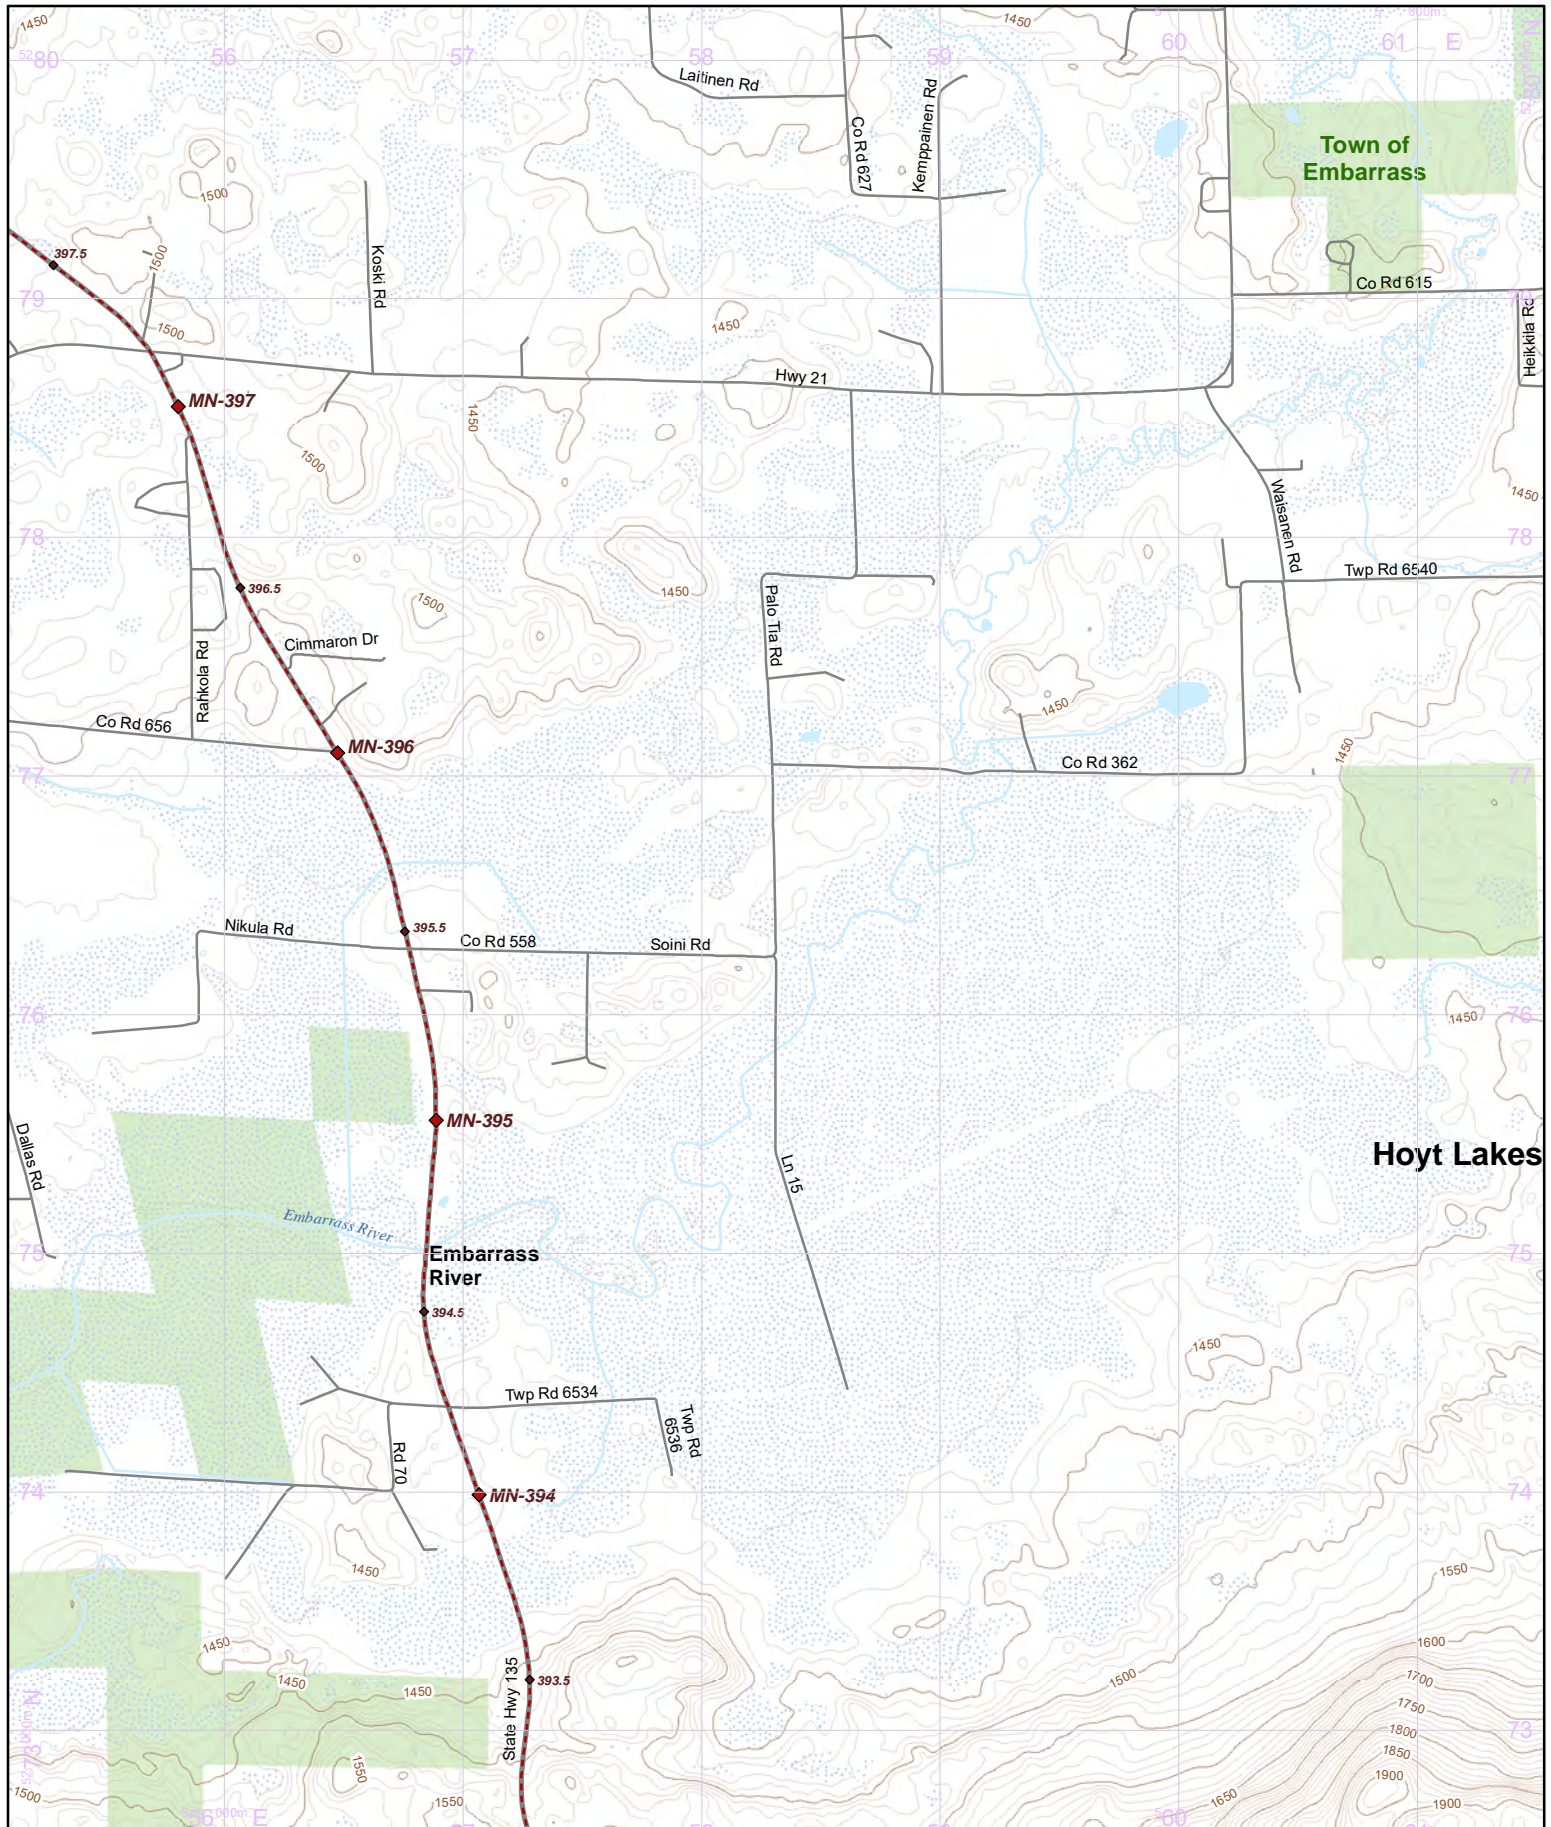

- Parking
- Camping
- Point of Interest
- NCT
- On-Road
- 1/2 mile Intervals
- Nearby Trail
- 10' Contour Interval
- Public Lands
- County Bndry.
- Wetlands

North Country National Scenic Trail

Minnesota Map Series

MN-072

Northeast Minnesota Region

Warning: Reroutes will shift all of the mile points in a state. Make sure everyone in your group has the most recent maps and information by visiting: northcountrytrail.org

Update Version - 3/29/2024

N 1:31,680 UTM 15 NAD 83
1 in = 0.5 miles

Use this map on your mobile device w/ the "PDFMaps" app from Avenza - <http://avenza.com/pdf-maps>
To add this map at no cost from the Avenza Store, visit: <https://northcountrytrail.org/the-trail/trail-map-and-downloads/>
Under "Mobile Maps"

Hike it. Build it. Love it. Support it. Please support the mapping program with a gift today. Enjoy your complimentary North Country National Scenic Trail map download, and happy hiking!