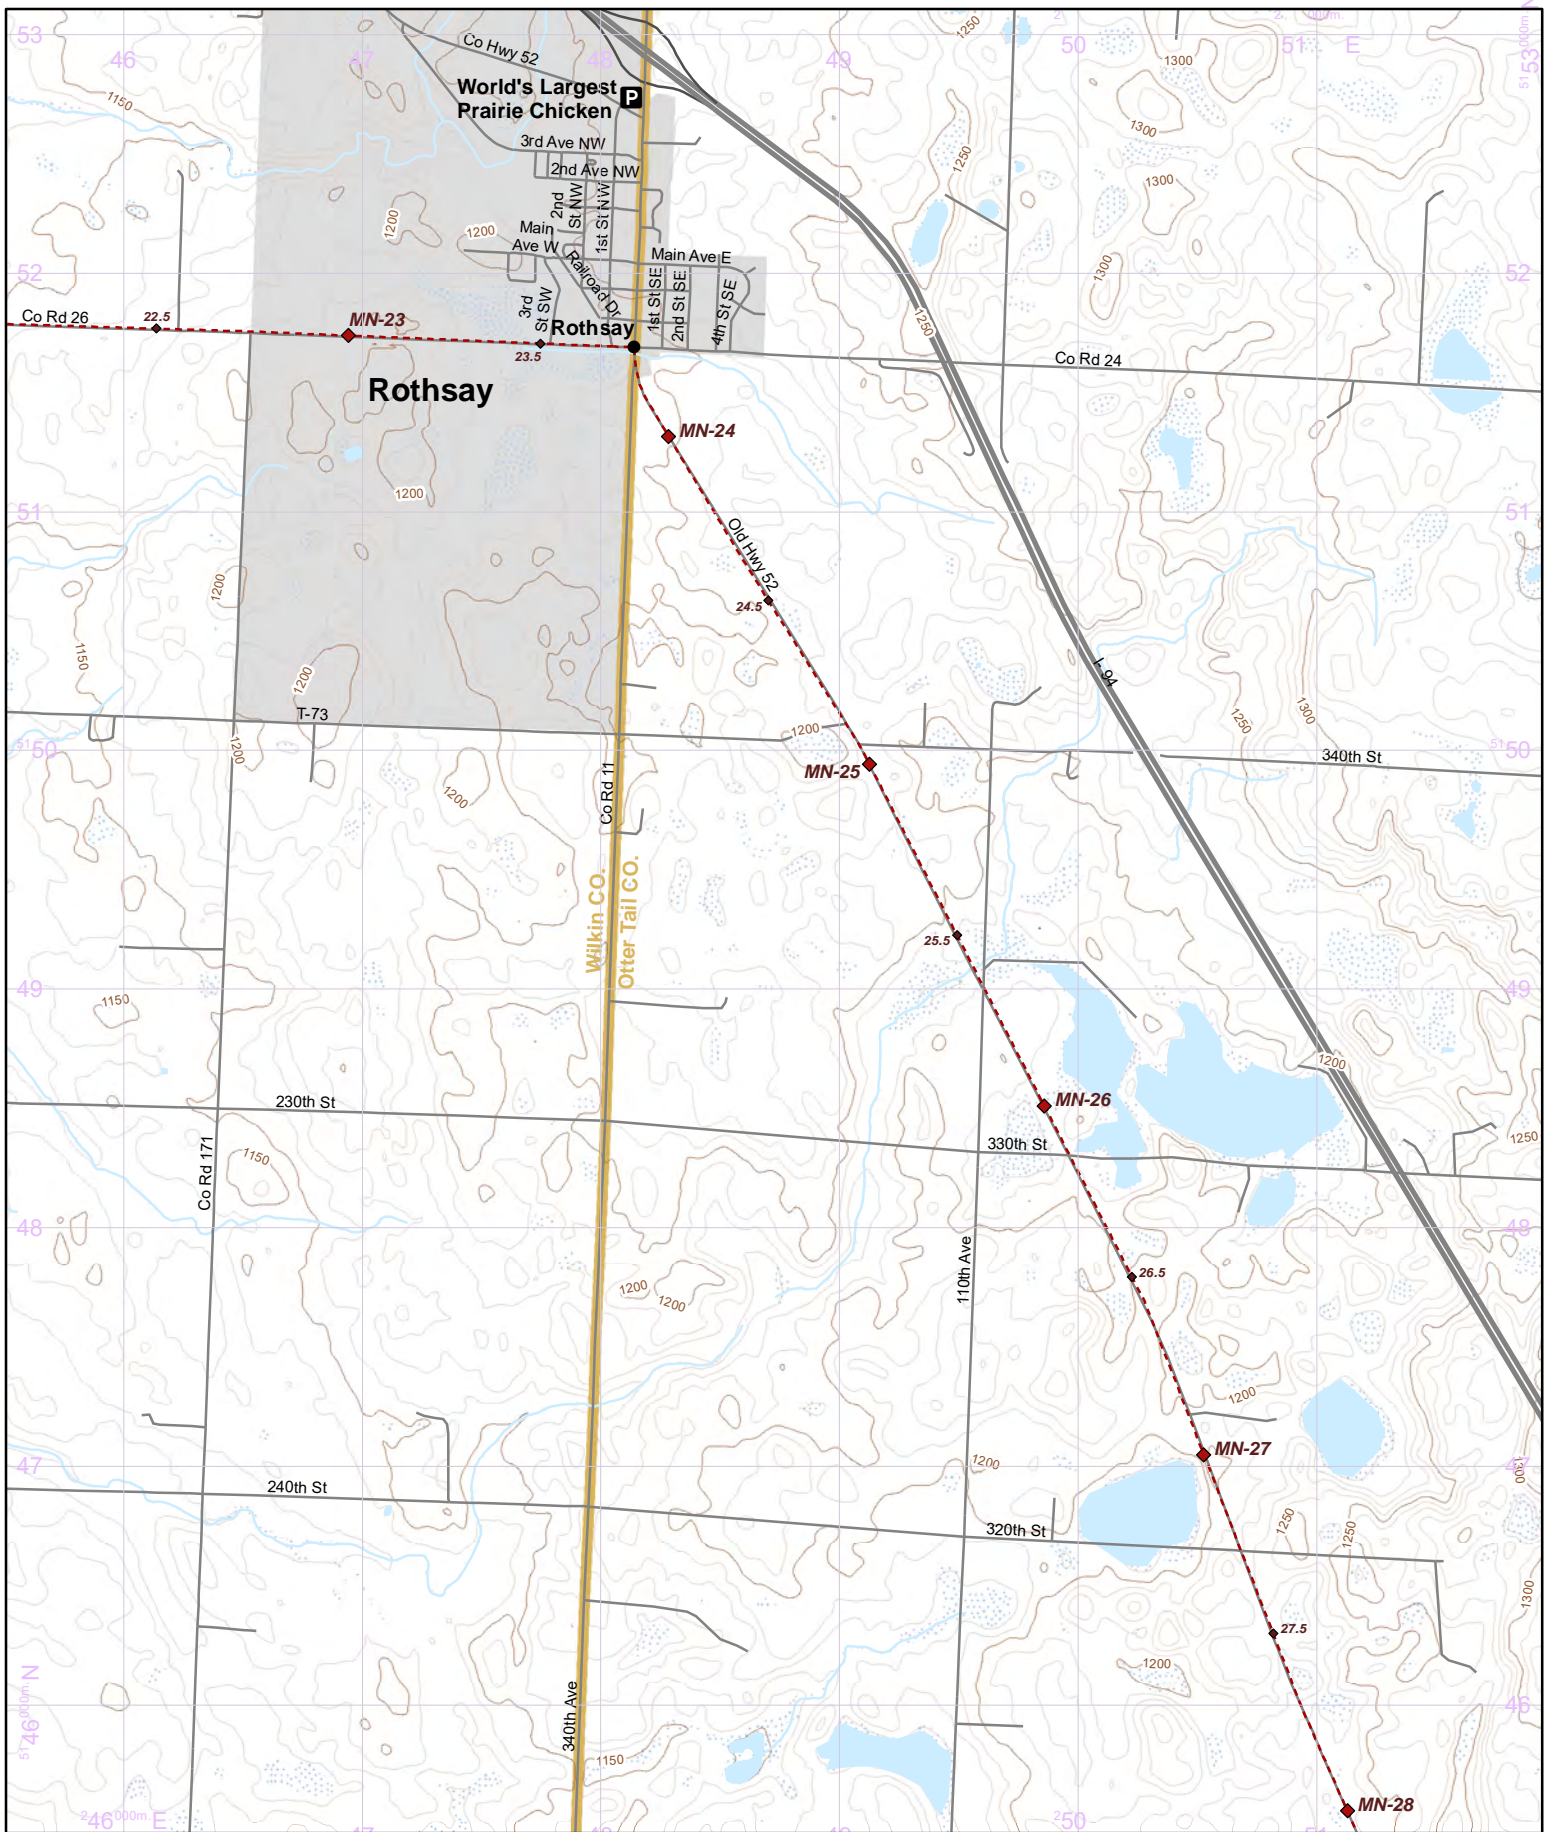

- Parking
- Camping
- Point of Interest
- NCT
- On-Road
- 1/2 mile Intervals
- Nearby Trail
- 10' Contour Interval
- Public Lands
- County Bndry.
- Wetlands

North Country National Scenic Trail

Minnesota Map Series

MN-007

Minnesota Waters and Prairie Chapter Region

Update Version - 3/29/2024

N 1:31,680 UTM 15 NAD 83
1 in = 0.5 miles

Use this map on your mobile device w/ the "PDFMaps" app from Avenza - <http://avenza.com/pdf-maps>
To add this map at no cost from the Avenza Store, visit: <https://northcountrytrail.org/the-trail/trail-map-and-downloads/> Under "Mobile Maps"

Hike it. Build it. Love it. Support it. Please support the mapping program with a gift today. Enjoy your complimentary North Country National Scenic Trail map download, and happy hiking!