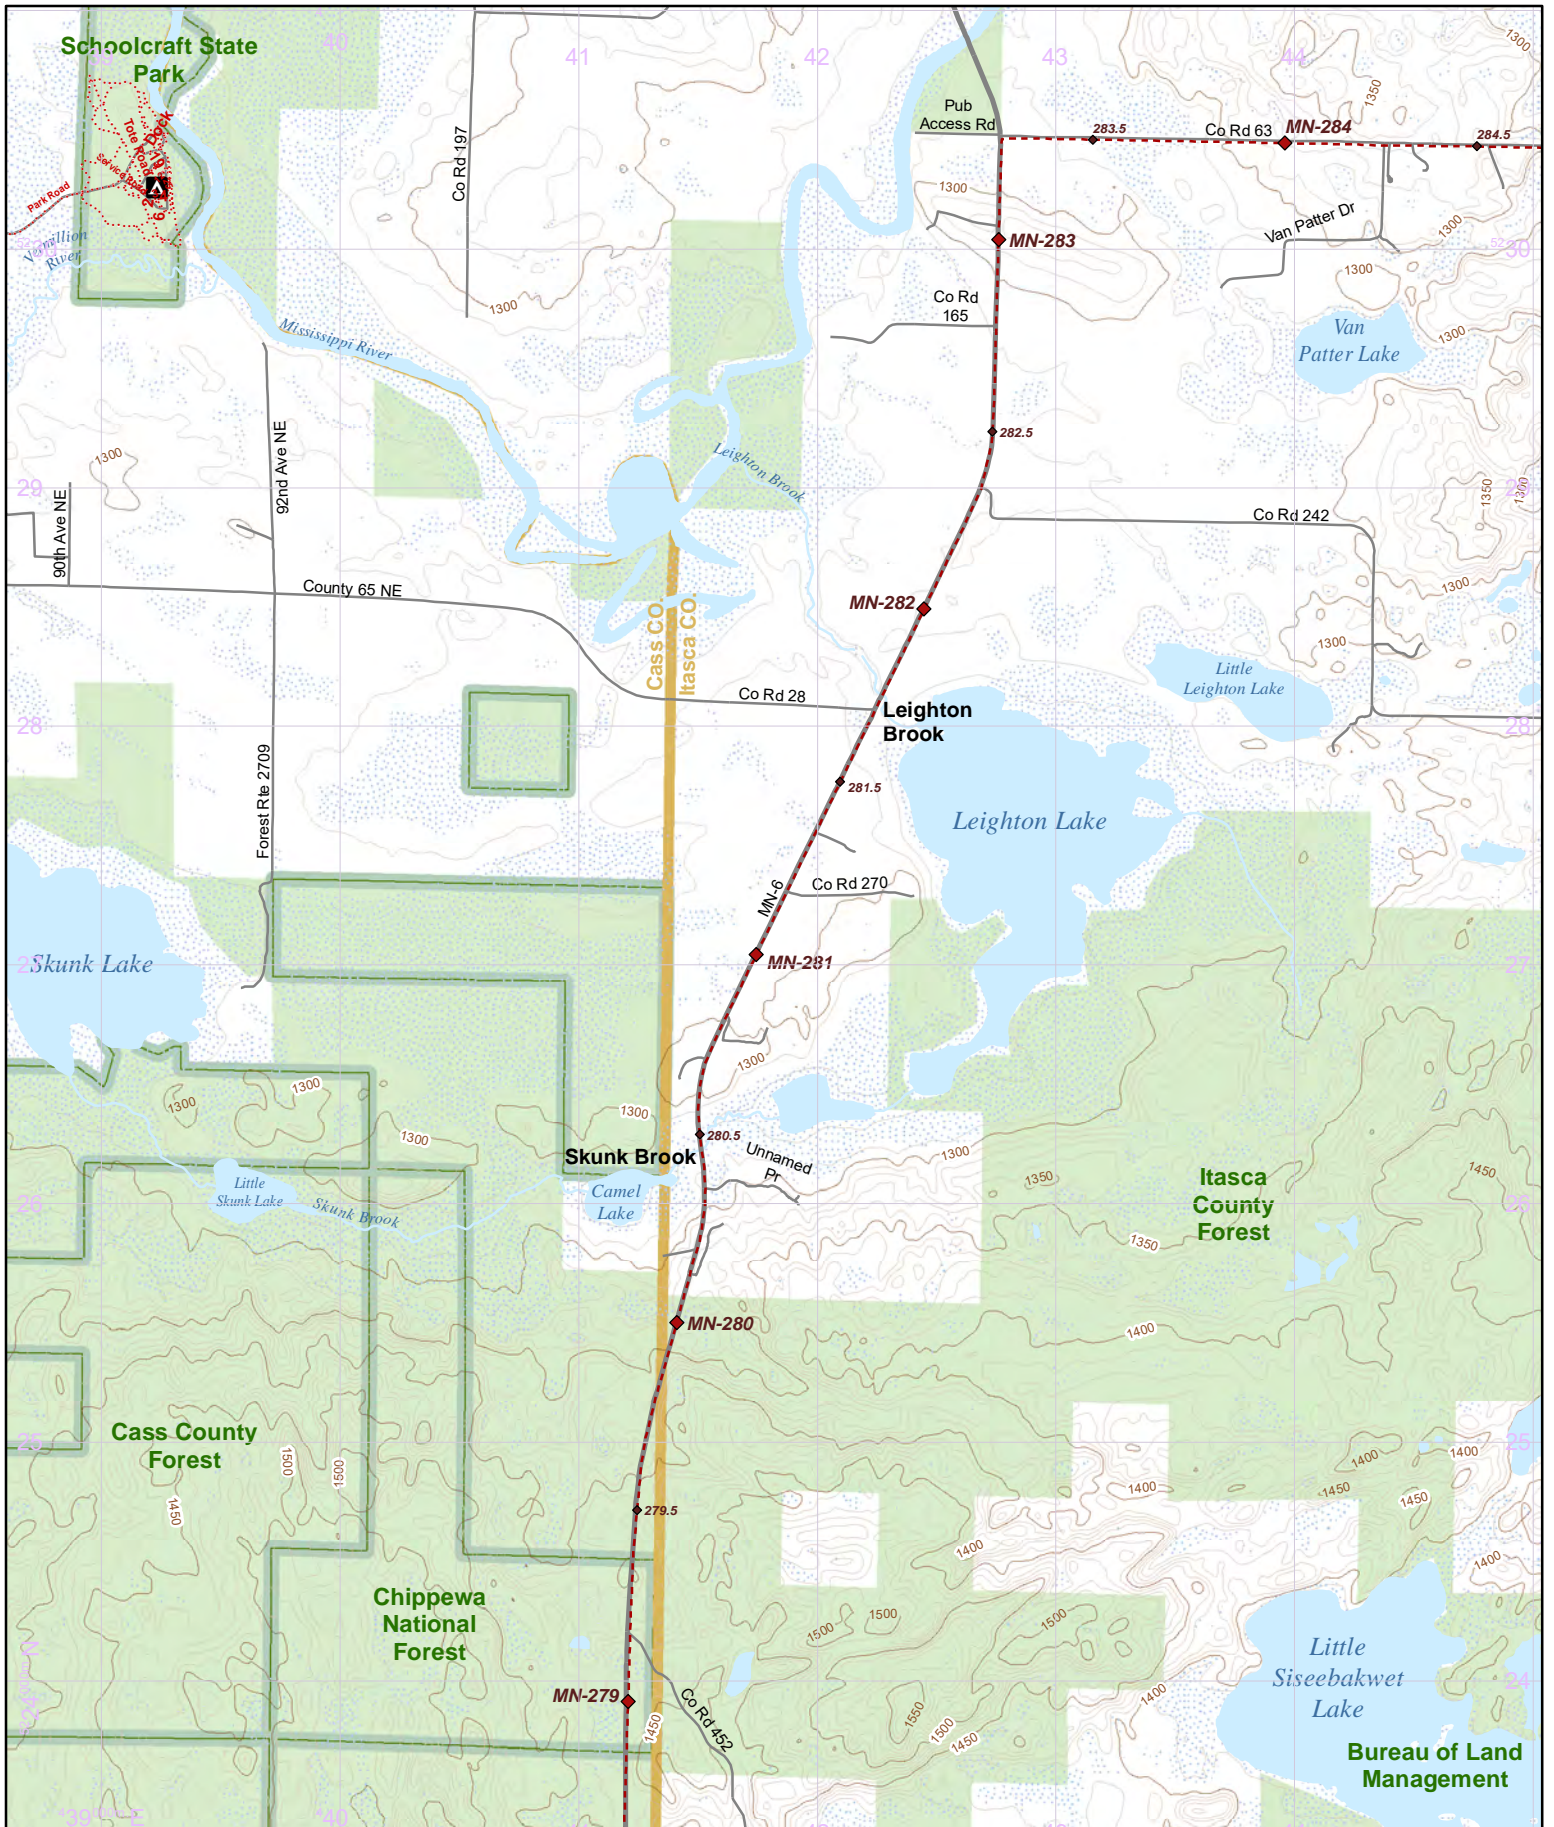

- Parking
- Camping
- Point of Interest
- NCT
- On-Road
- 1/2 mile Intervals
- Nearby Trail
- 10' Contour Interval
- Public Lands
- County Bdny.
- Wetlands

North Country National Scenic Trail

Minnesota Map Series
MN-051
c Region

N 1:31,680 UTM 15 NAD 83
1 in = 0.5 miles

Warning: Reroutes will shift all of the mile points in a state. Make sure everyone in your group has the most recent maps and information by visiting: northcountrytrail.org
Update Version - 3/29/2024

Use this map on your mobile device w/ the "PDFMaps" app from Avenza - <http://avenza.com/pdf-maps>
To add this map at no cost from the Avenza Store, visit: <https://northcountrytrail.org/the-trail/trail-map-and-downloads/>
Under "Mobile Maps"

Hike it. Build it. Love it. Support it. Please support the mapping program with a gift today. Enjoy your complimentary North Country National Scenic Trail map download, and happy hiking!