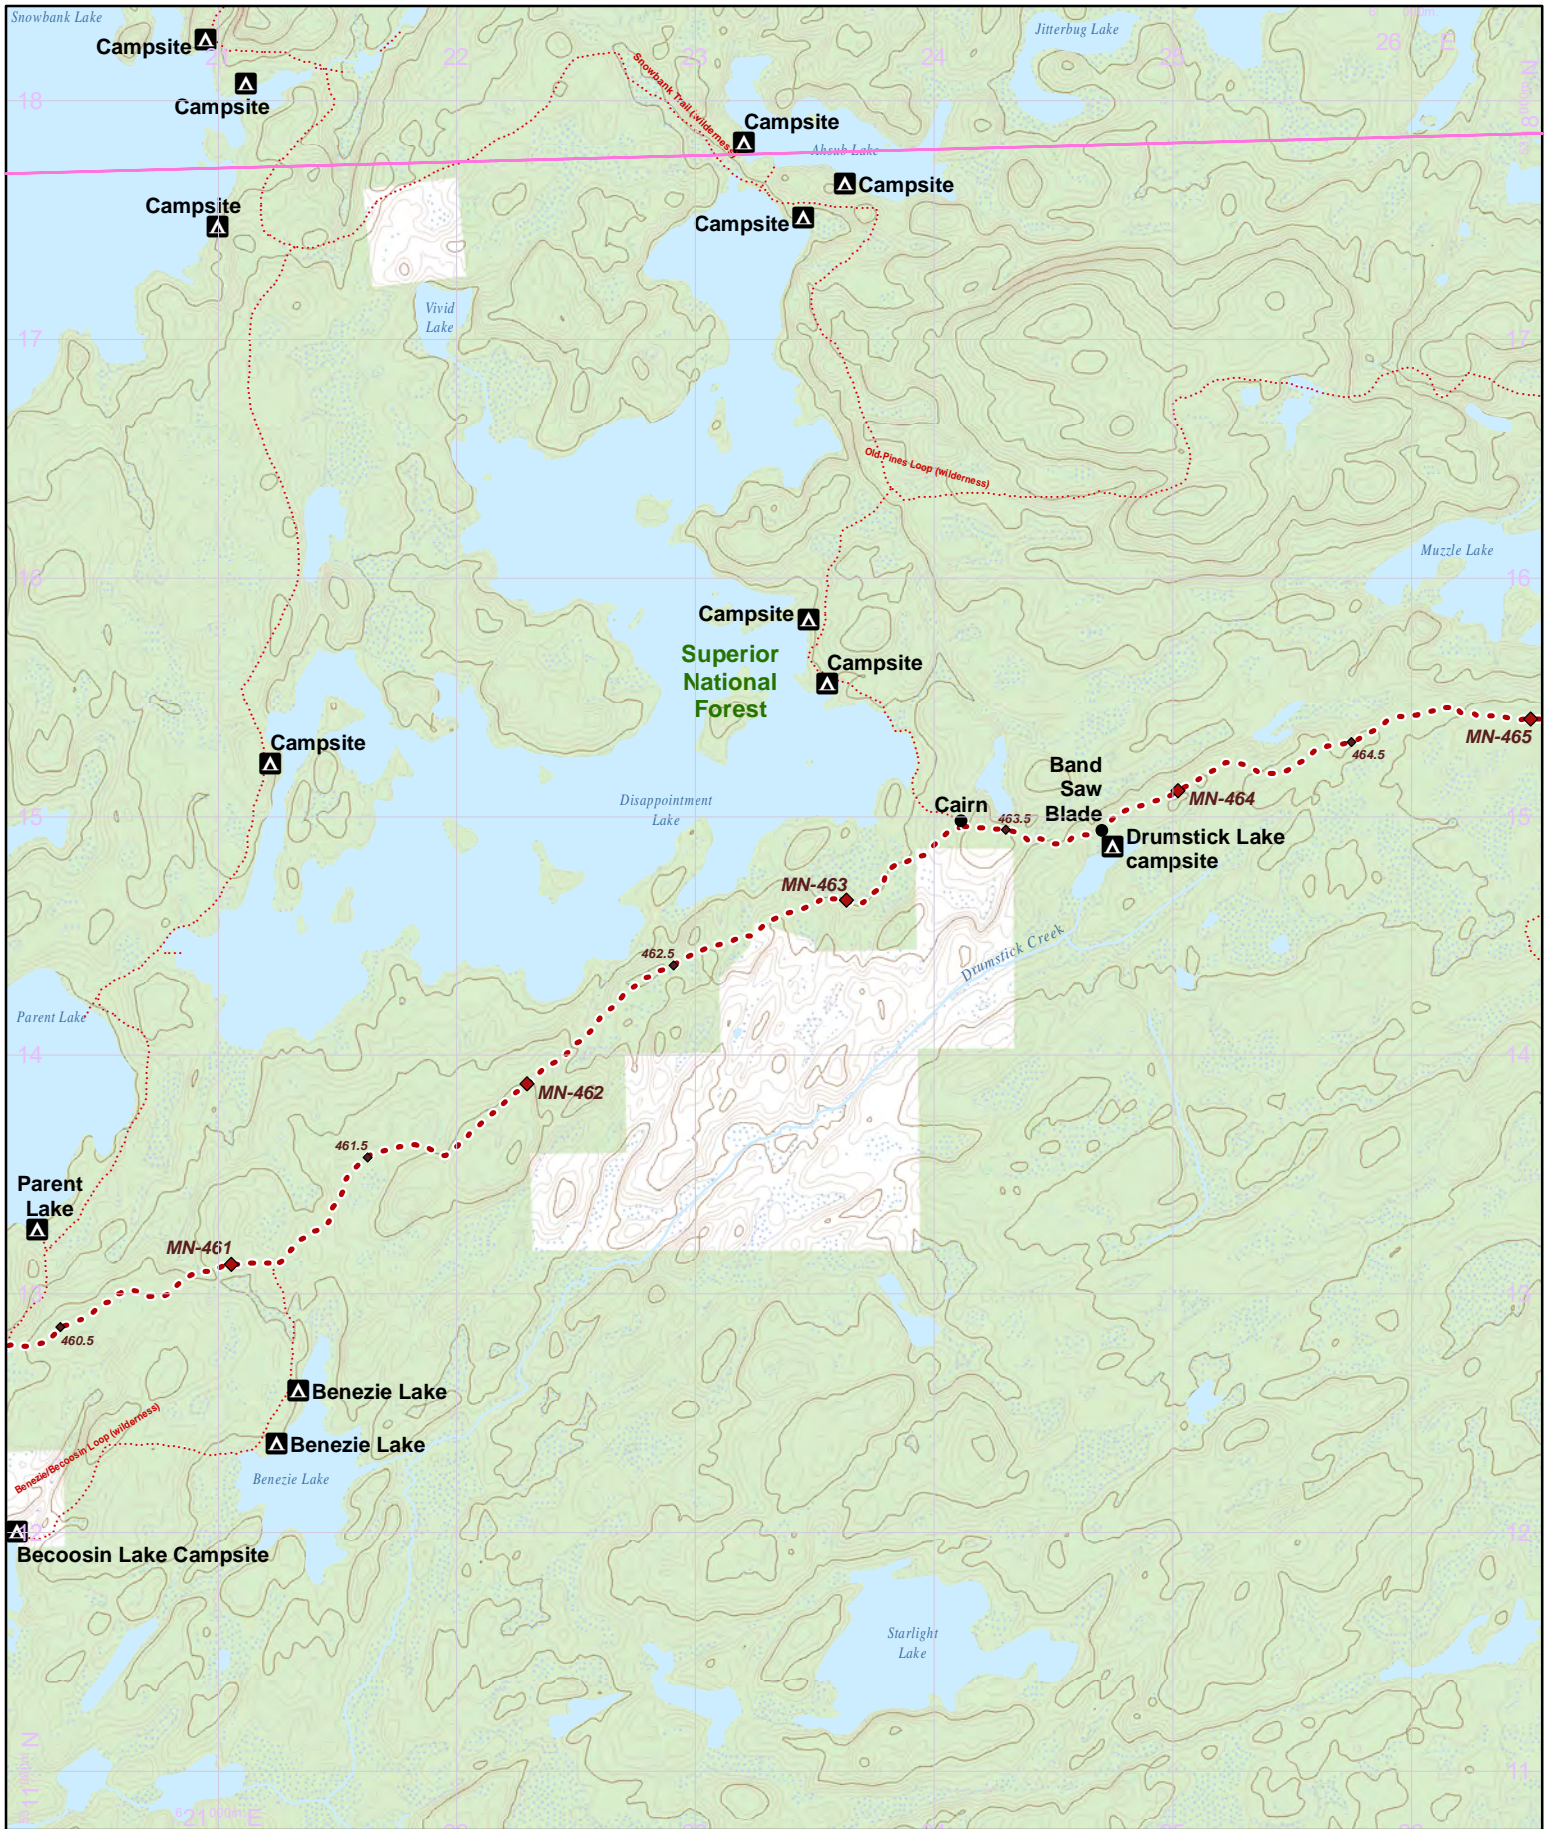

N 1:31,680 UTM 15 NAD 83

1 in = 0.5 miles

Hike it. Build it. Love it. Support it. Please support the mapping program with a gift today. Enjoy your complimentary North Country National Scenic Trail map download, and happy hiking!