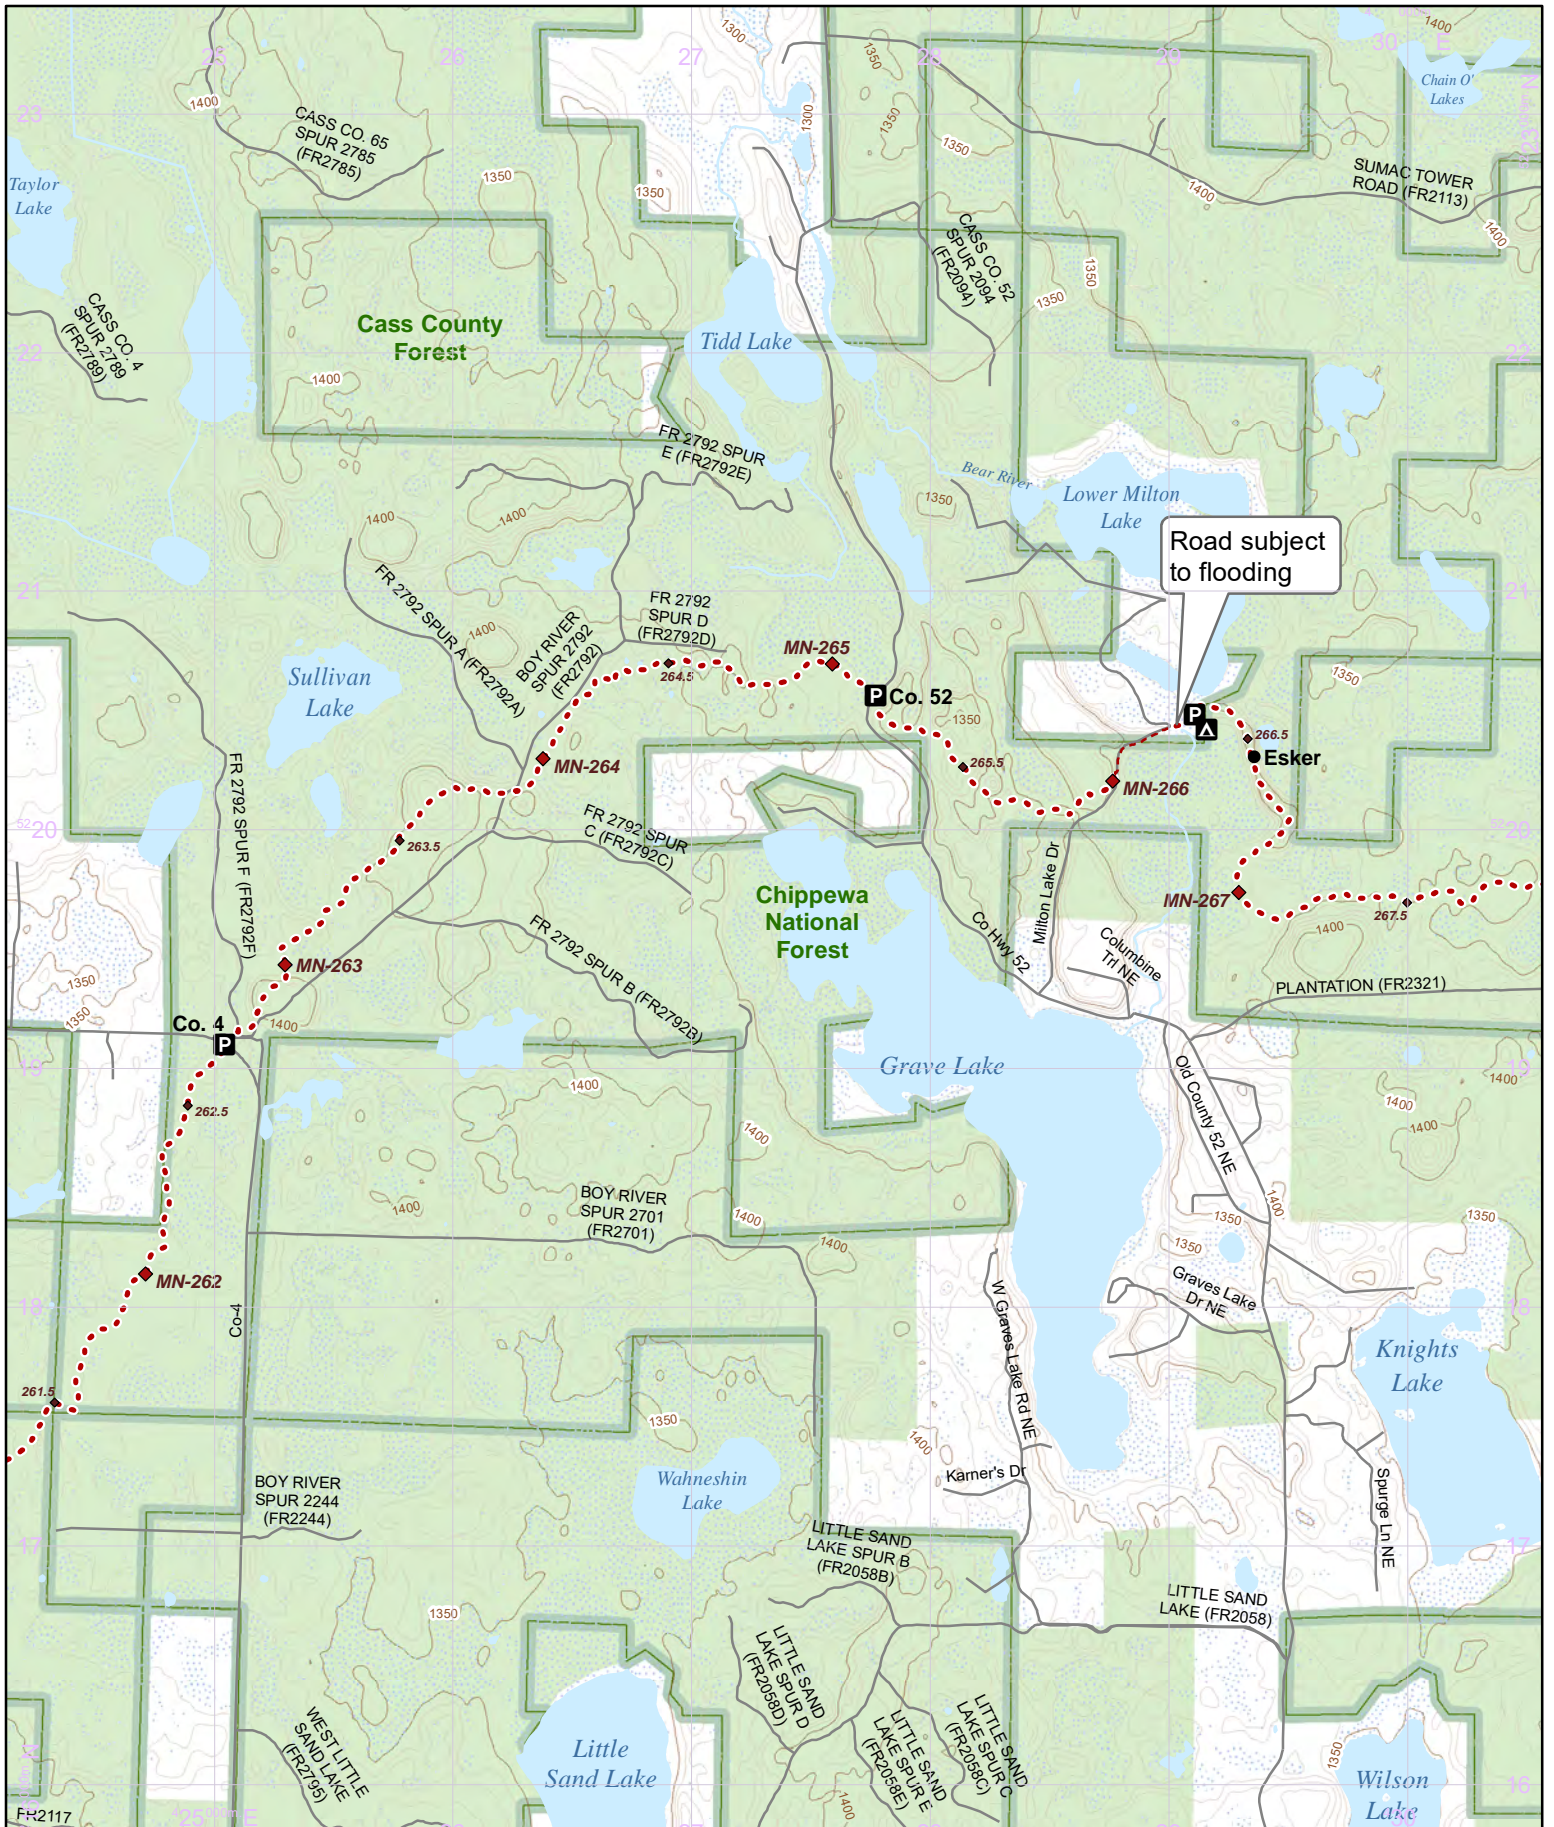

Road subject to flooding

- Parking
- Camping
- Point of Interest
- NCT
- On-Road
- 1/2 mile Intervals
- Nearby Trail
- 10' Contour Interval
- Public Lands
- County Bndry.
- Wetlands

North Country National Scenic Trail

Minnesota Map Series
MN-048
c Region

N 1:31,680 UTM 15 NAD 83
1 in = 0.5 miles

Warning: Reroutes will shift all of the mile points in a state. Make sure everyone in your group has the most recent maps and information by visiting: northcountrytrail.org
Update Version - 3/29/2024

Use this map on your mobile device w/ the "PDFMaps" app from Avenza - <http://avenza.com/pdf-maps>
To add this map at no cost from the Avenza Store, visit: <https://northcountrytrail.org/the-trail/trail-map-and-downloads/> Under "Mobile Maps"

Hike it. Build it. Love it. Support it. Please support the mapping program with a gift today. Enjoy your complimentary North Country National Scenic Trail map download, and happy hiking!