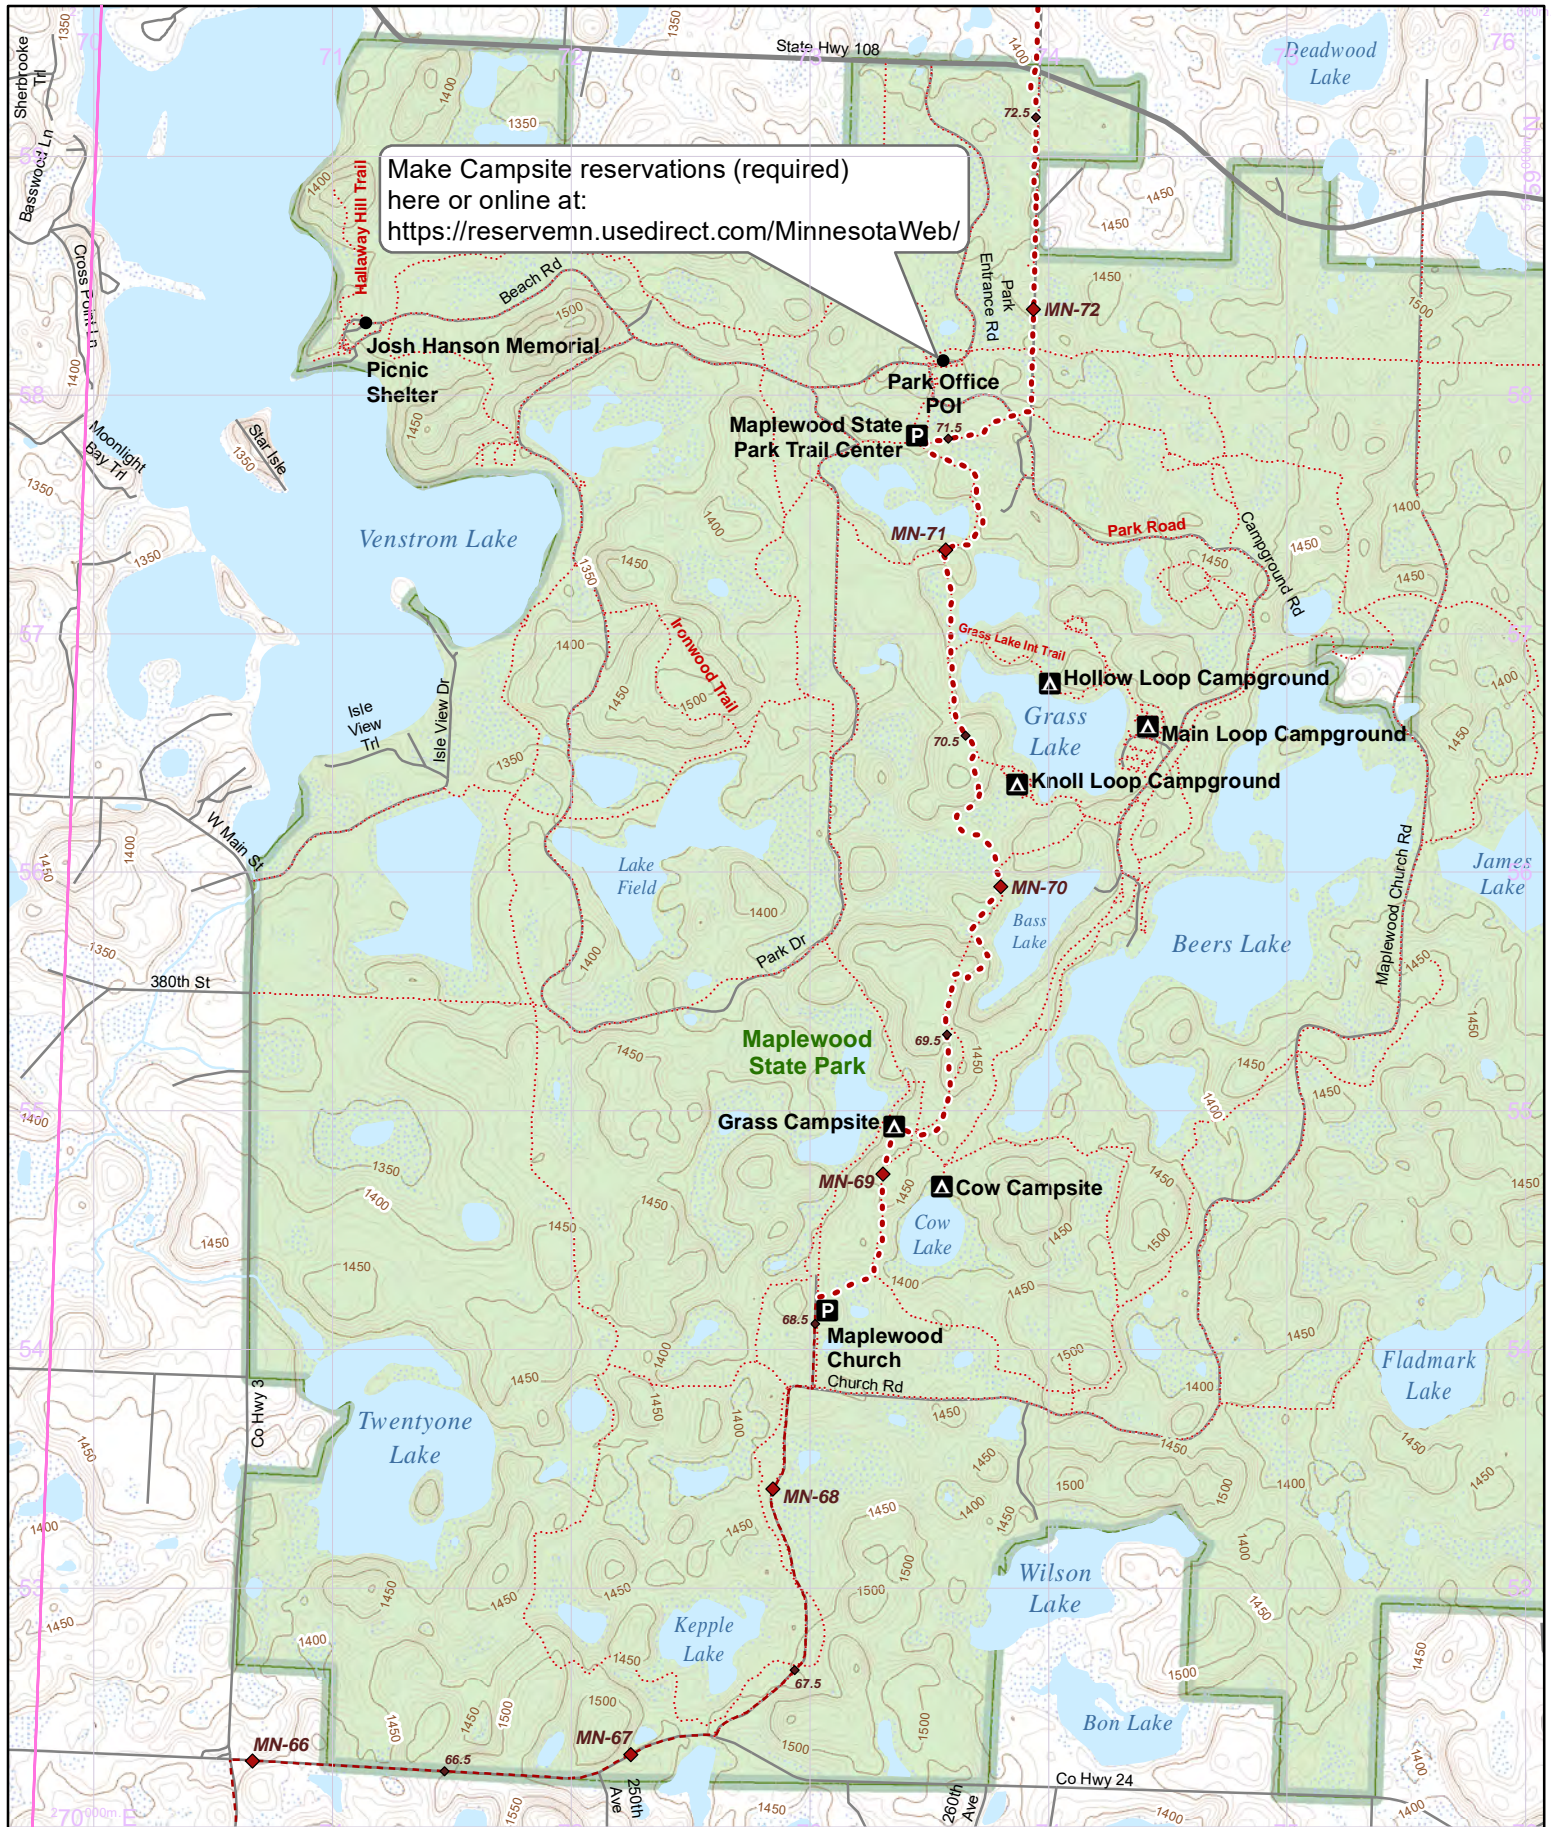

Make Campsite reservations (required) here or online at: <https://reservemn.usedirect.com/MinnesotaWeb/>

- Parking
- Camping
- Point of Interest
- NCT
- On-Road
- 1/2 mile Intervals
- Nearby Trail
- 10' Contour Interval
- Public Lands
- County Bndry
- Wetlands

North Country National Scenic Trail

Minnesota Map Series
MN-014

Update Version - 3/29/2024

N 1:31,680 UTM 15 NAD 83
1 in = 0.5 miles
0 0.25 0.5 Miles

Use this map on your mobile device w/ the "PDFMaps" app from Avenza - <http://avenza.com/pdf-maps>
To add this map at no cost from the Avenza Store, visit: <https://northcountrytrail.org/the-trail/trail-map-and-downloads/> Under "Mobile Maps"

Hike it. Build it. Love it. Support it. Please support the mapping program with a gift today. Enjoy your complimentary North Country National Scenic Trail map download, and happy hiking!