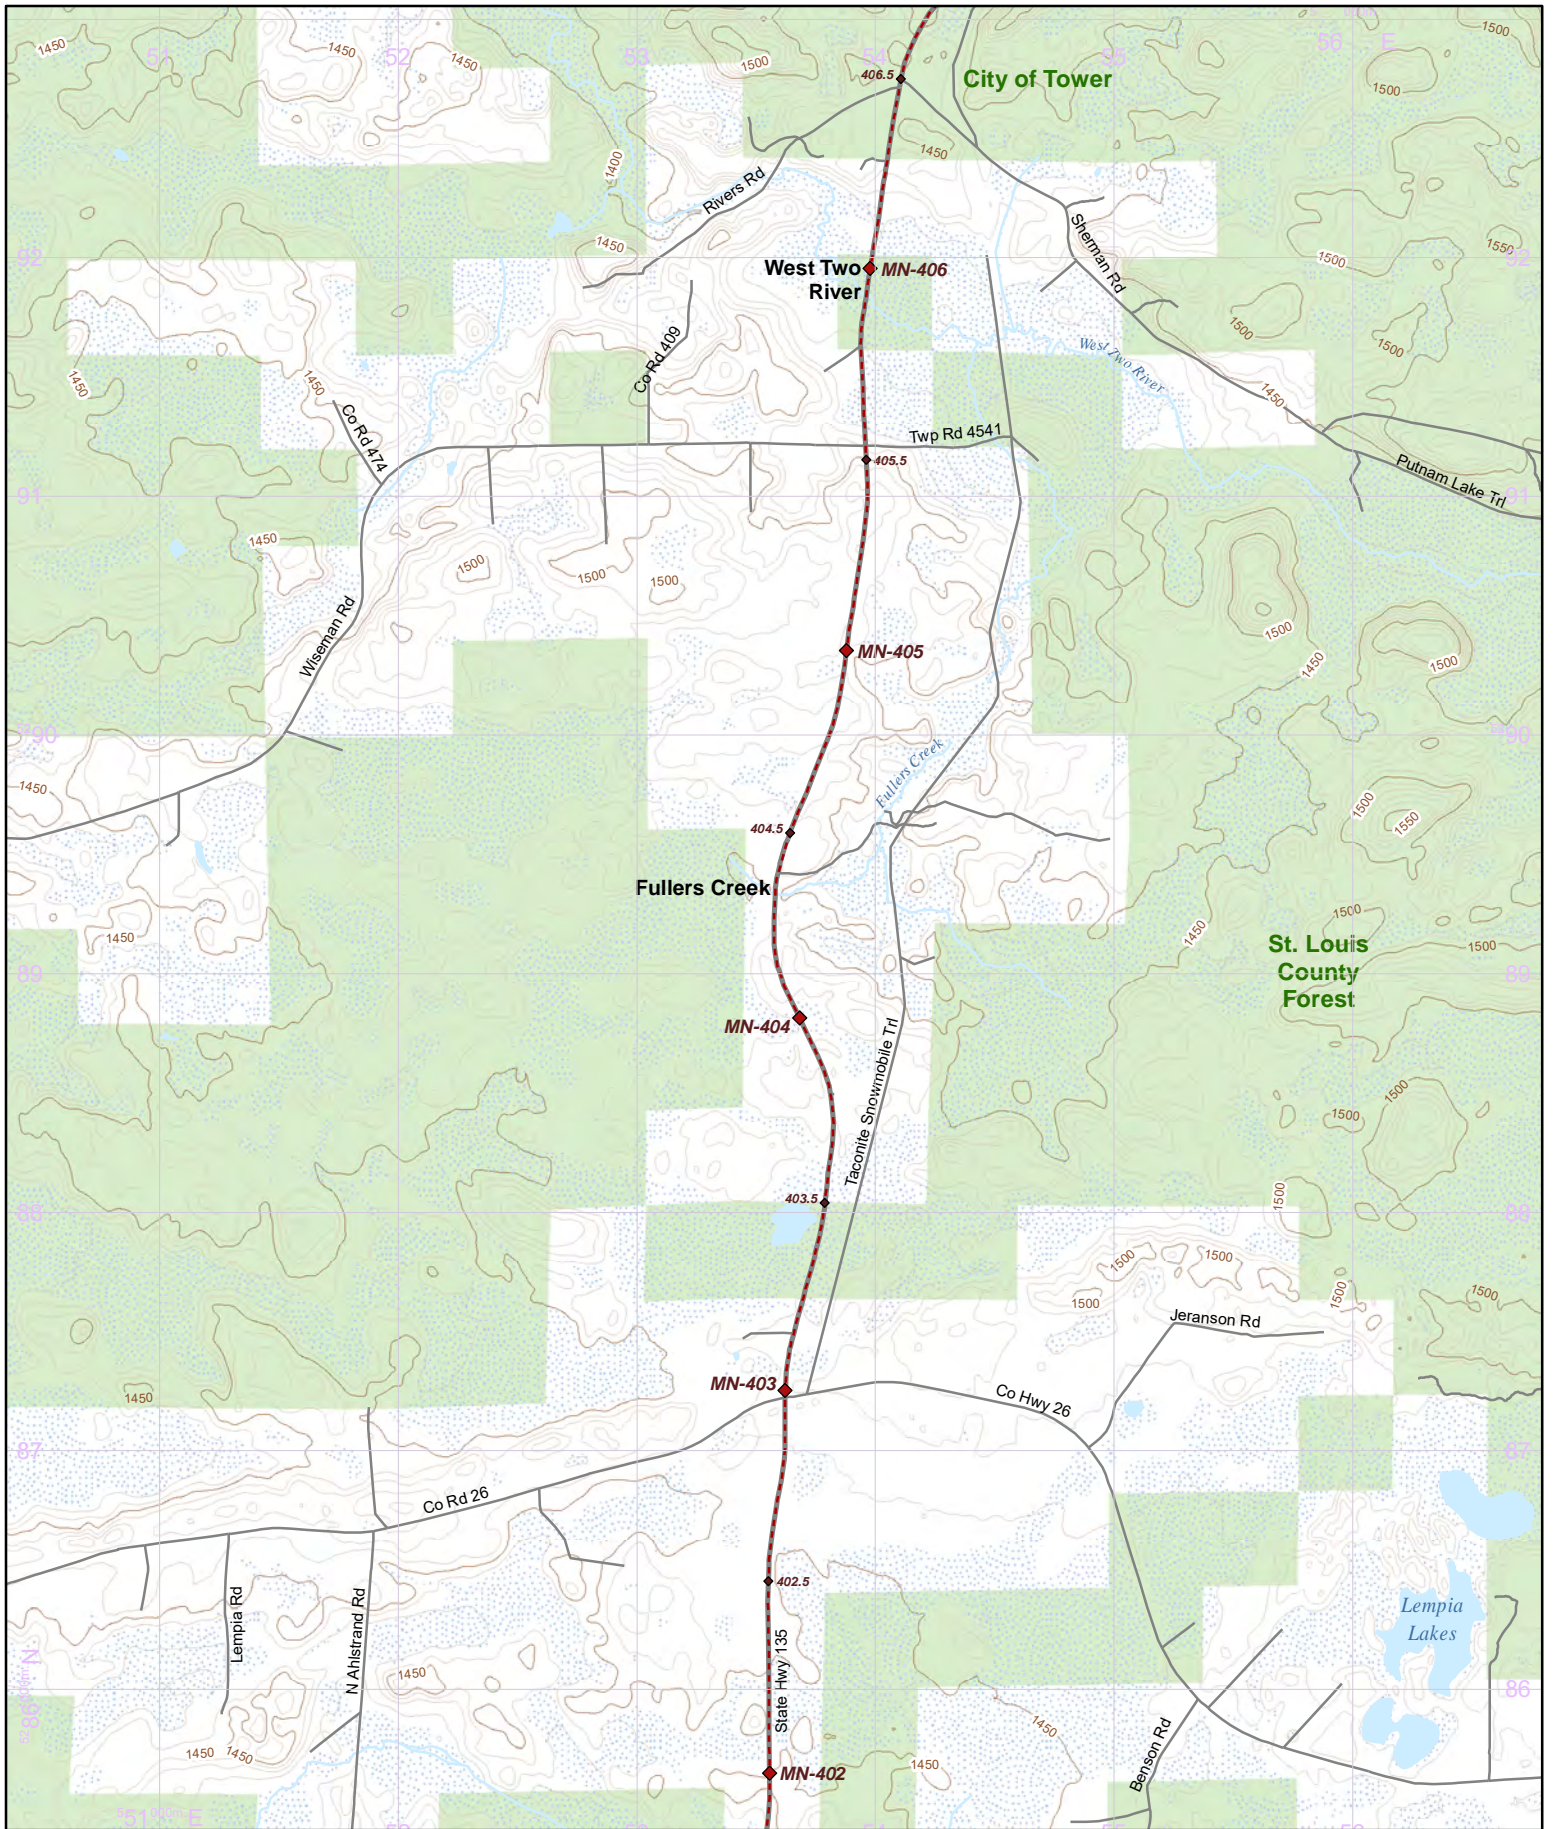

N 1:31,680 UTM 15 NAD 83

1 in = 0.5 miles

Hike it. Build it. Love it. Support it. Please support the mapping program with a gift today. Enjoy your complimentary North Country National Scenic Trail map download, and happy hiking!