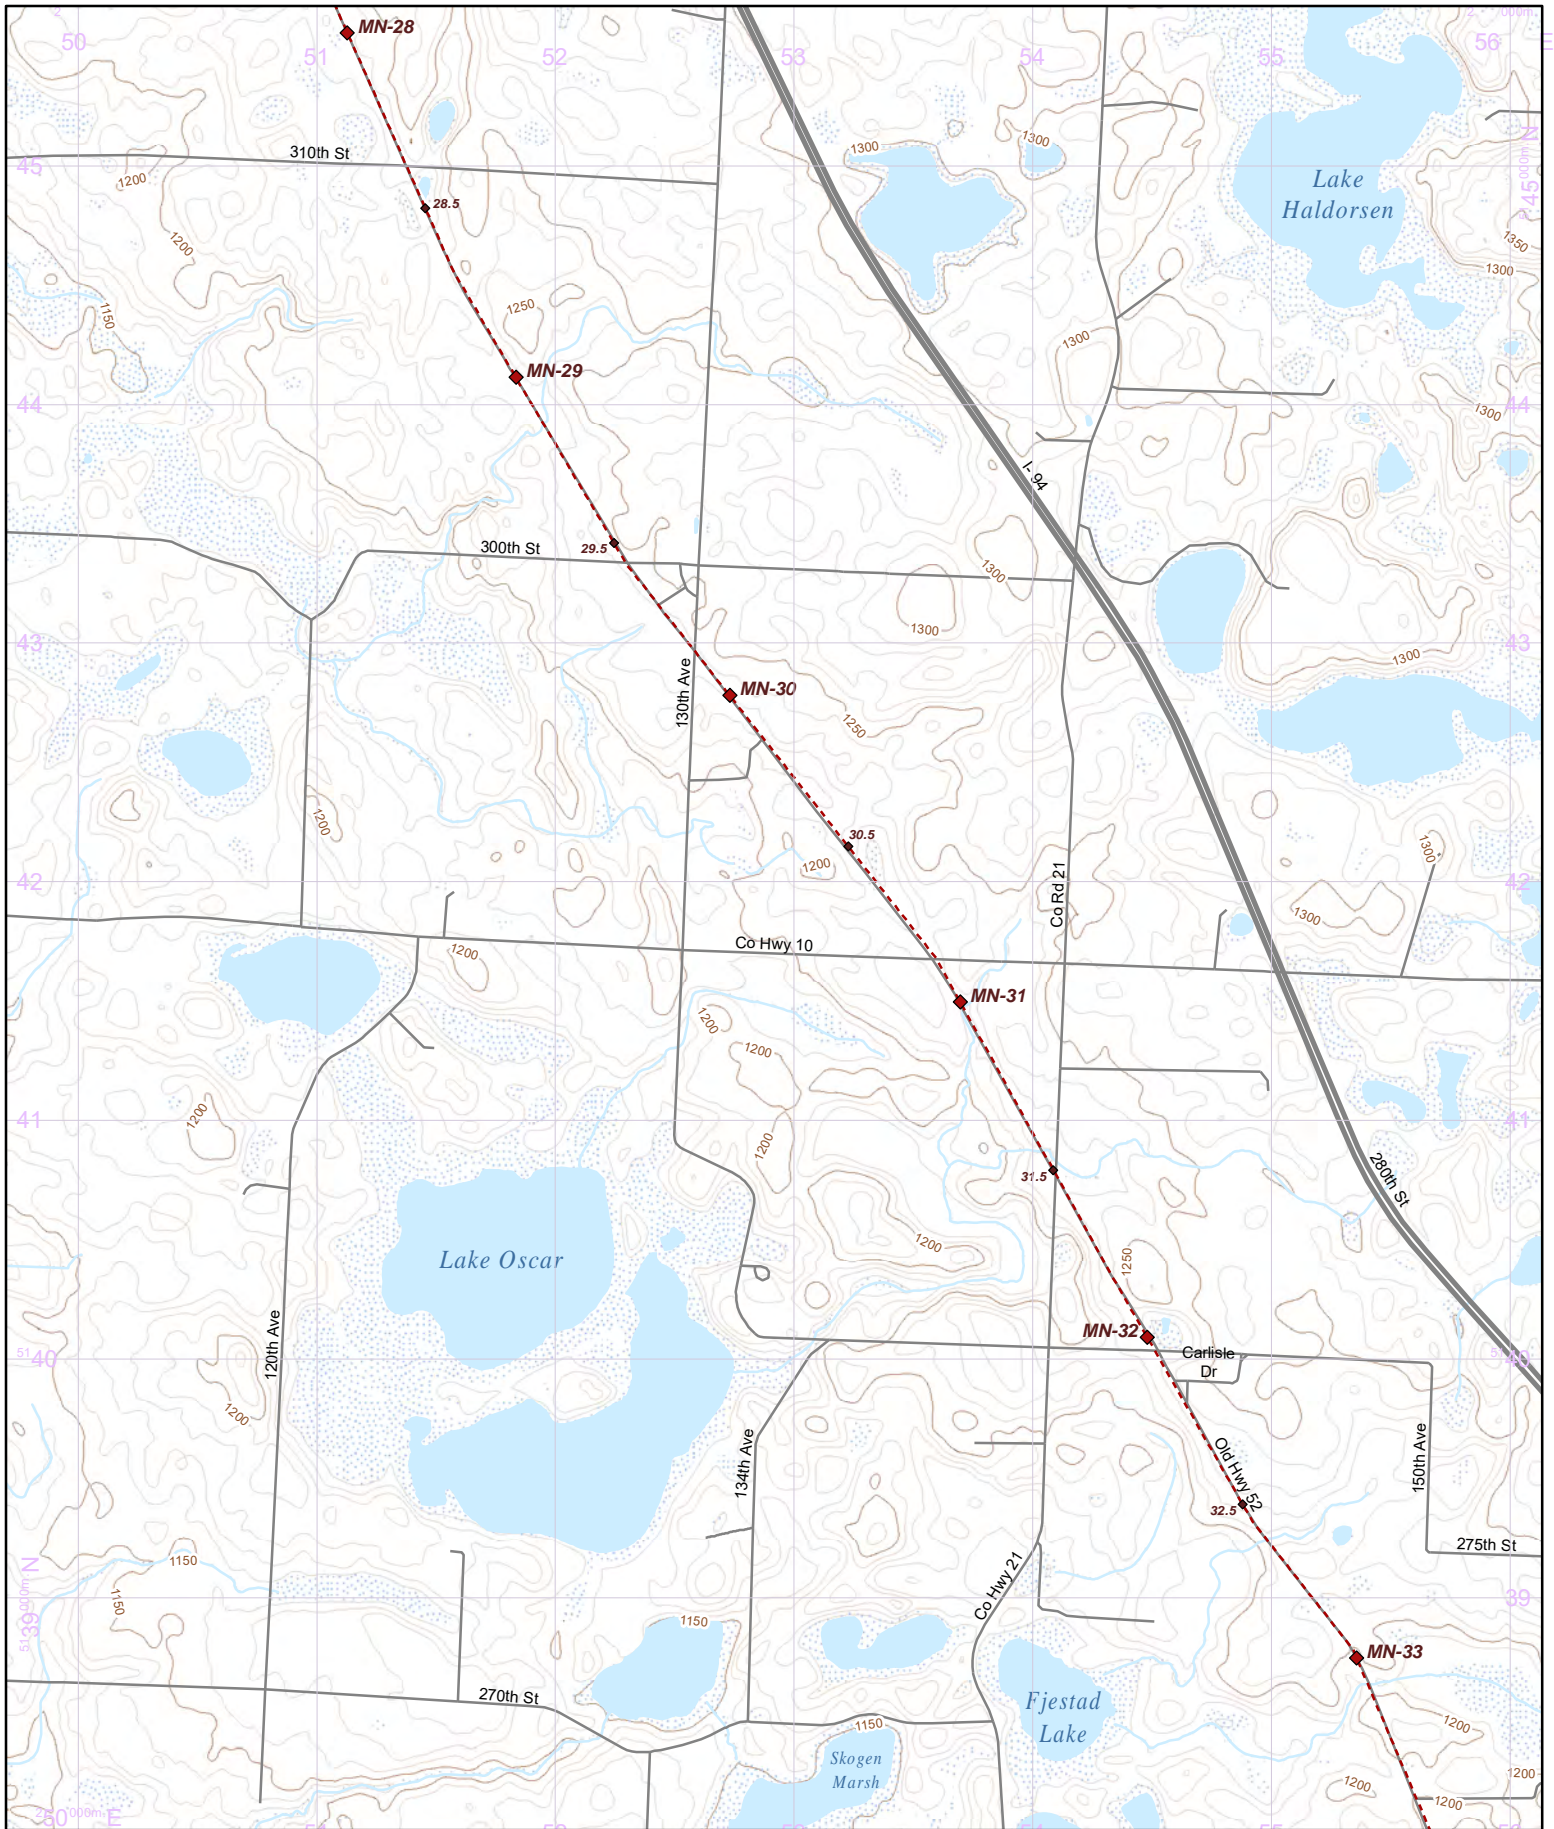

- Parking
- Camping
- Point of Interest
- NCT
- On-Road
- 1/2 mile Intervals
- Nearby Trail
- 10' Contour Interval
- Public Lands
- County Bndry.
- Wetlands

North Country National Scenic Trail

Minnesota Map Series

MN-008

Minnesota Waters and Prairie Chapter Region

Warning: Reroutes will shift all of the mile points in a state.

Update Version - 3/29/2024

N 1:31,680 UTM 15 NAD 83

1 in = 0.5 miles

Use this map on your mobile device w/ the "PDFMaps" app from Avenza - <http://avenza.com/pdf-maps>
To add this map at no cost from the Avenza Store, visit:
<https://northcountrytrail.org/the-trail/trail-map-and-downloads/>
Under "Mobile Maps"

Hike it. Build it. Love it. Support it. Please support the mapping program with a gift today. Enjoy your complimentary North Country National Scenic Trail map download, and happy hiking!