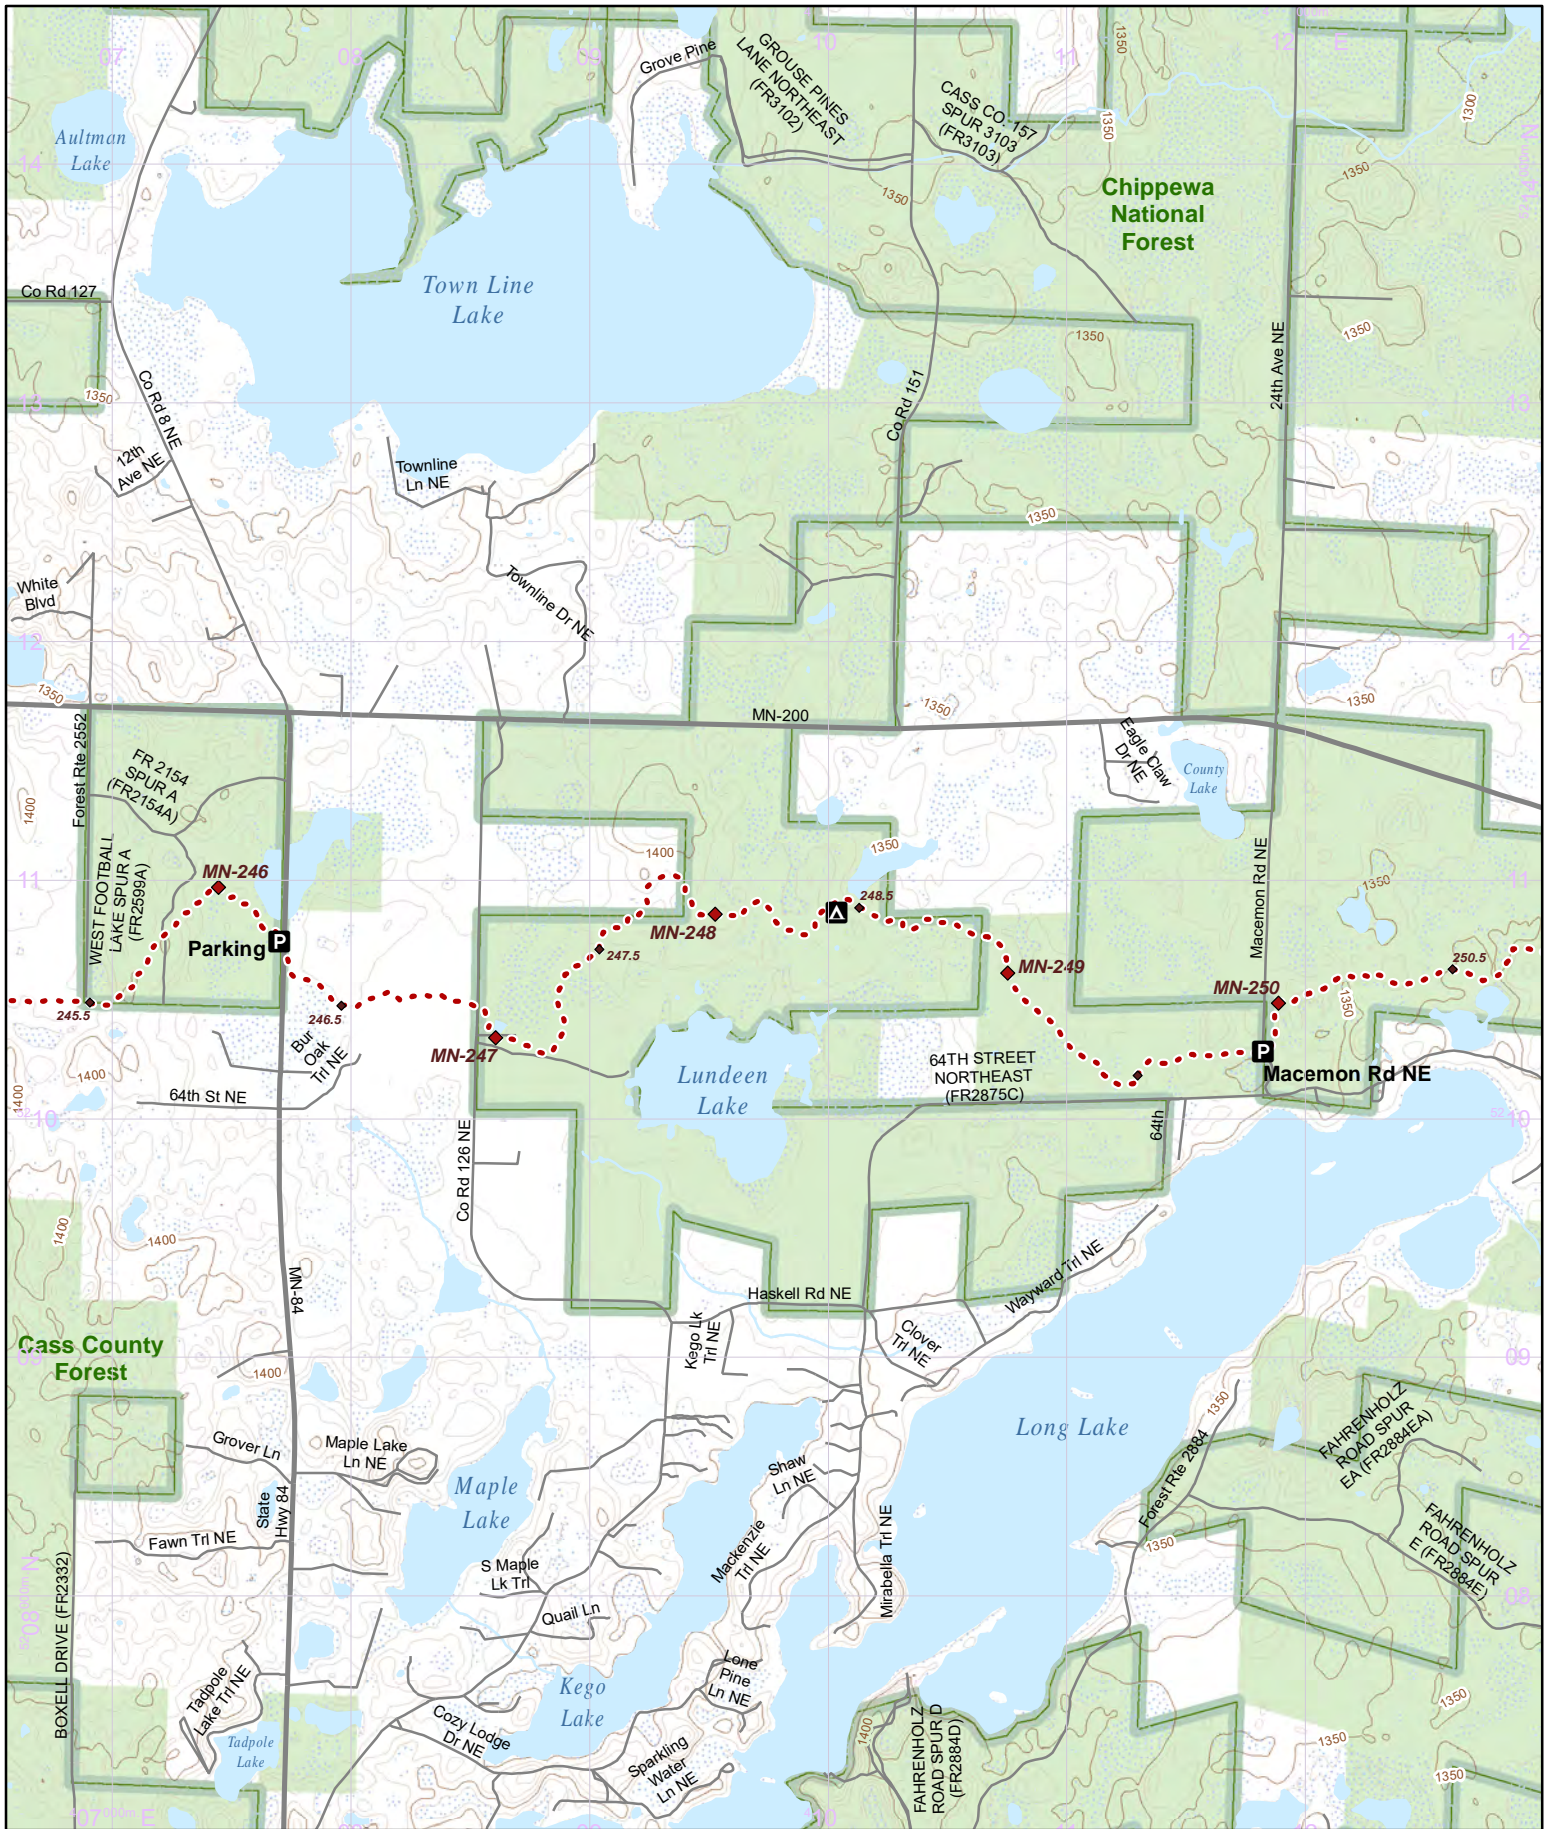

N 1:31,680 UTM 15 NAD 83

1 in = 0.5 miles

Hike it. Build it. Love it. Support it. Please support the mapping program with a gift today. Enjoy your complimentary North Country National Scenic Trail map download, and happy hiking!