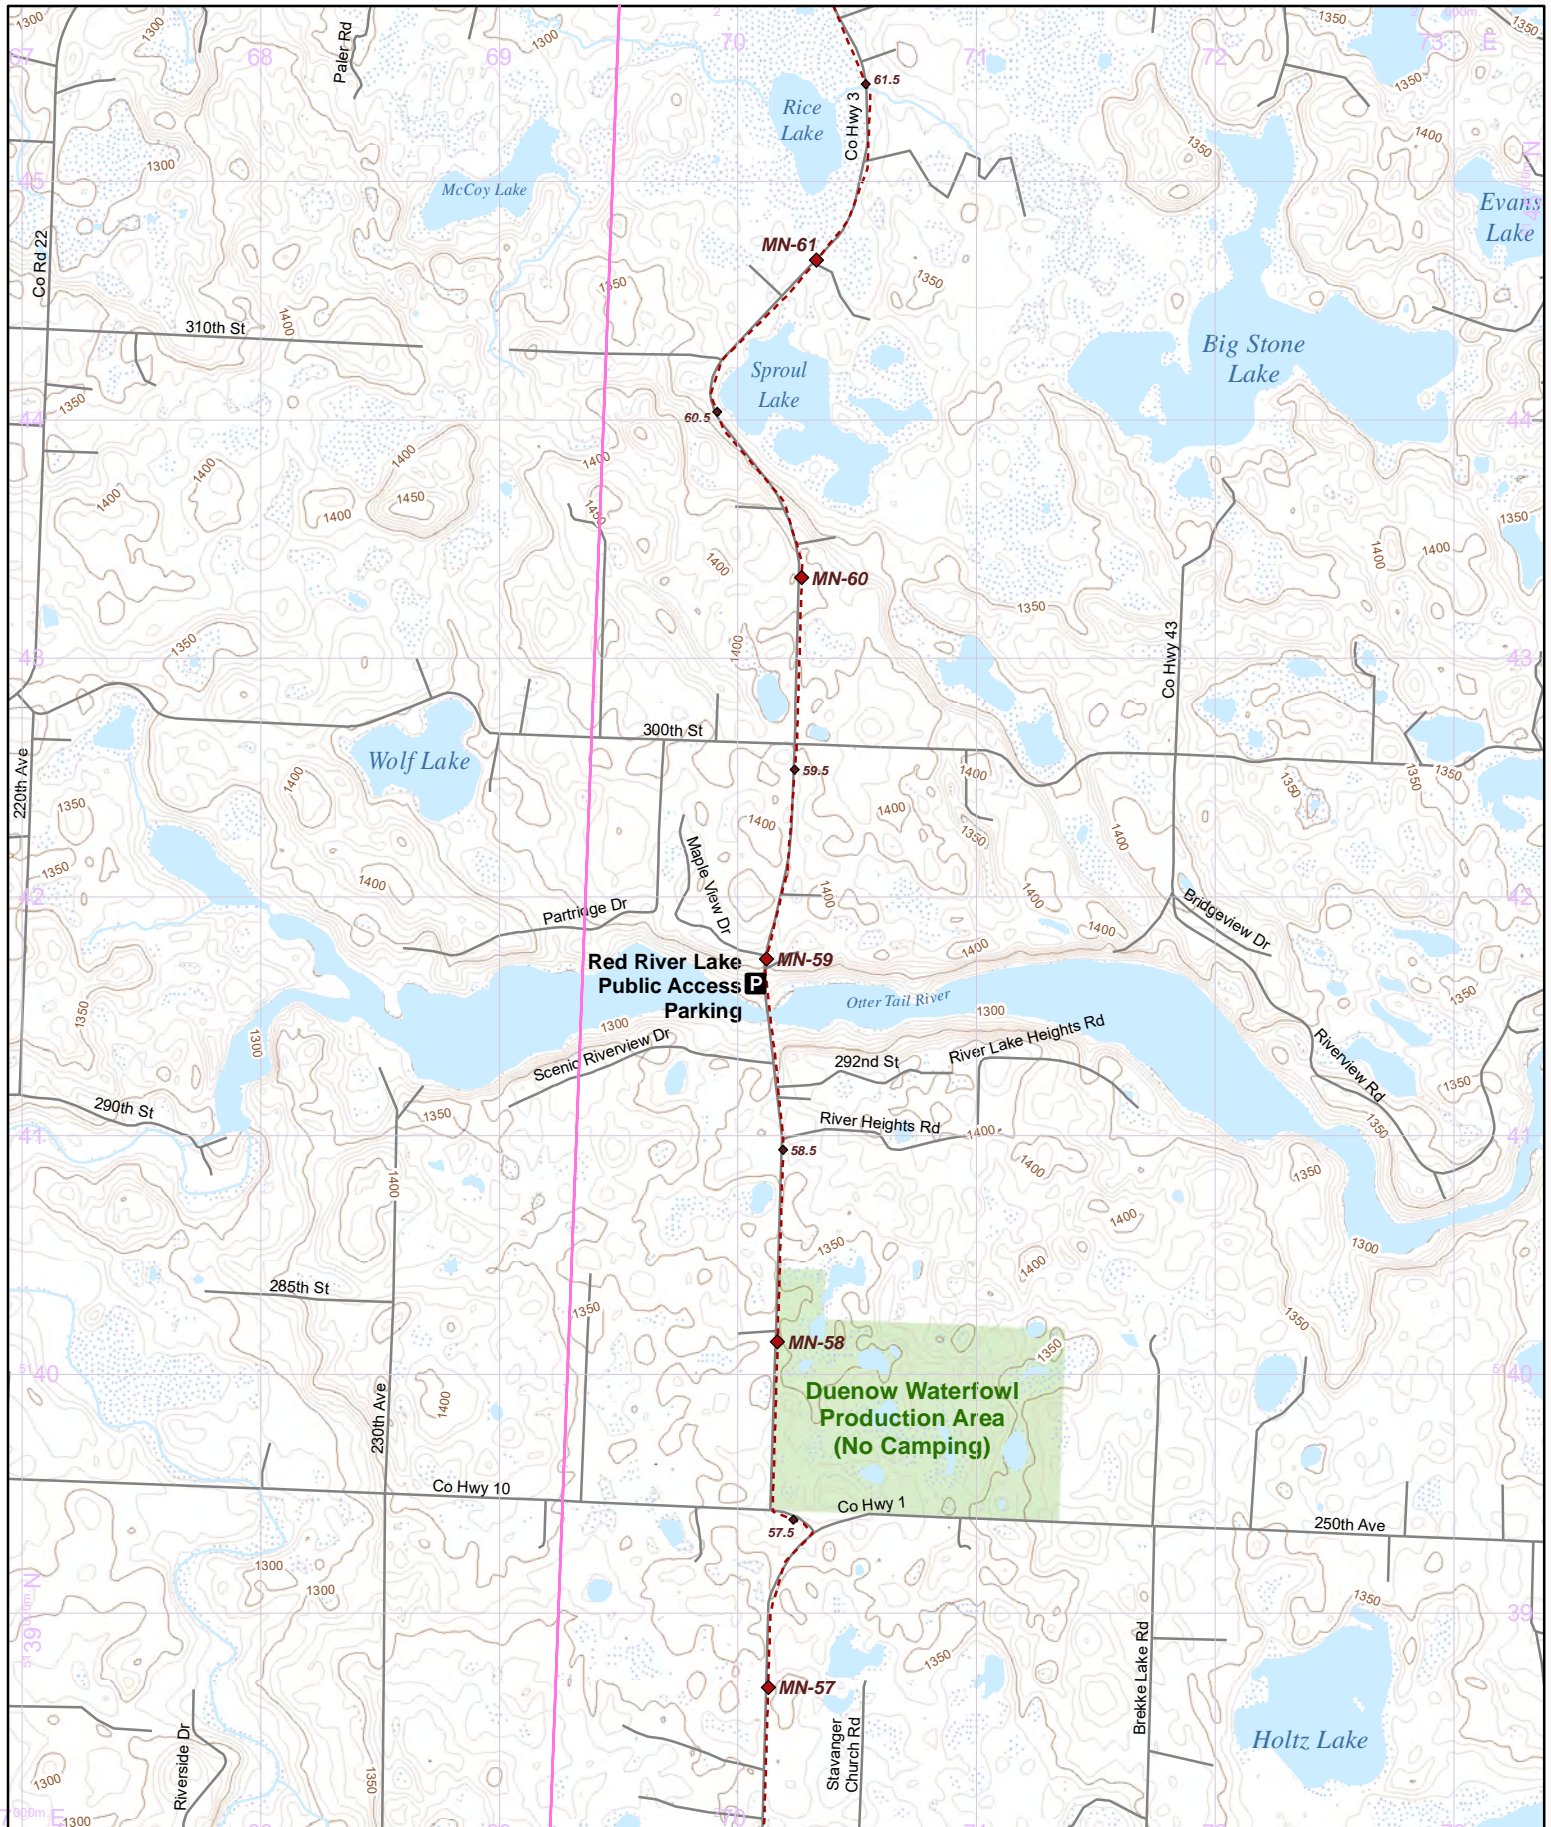

- Parking
- Camping
- Point of Interest
- NCT
- On-Road
- 1/2 mile Intervals
- Nearby Trail
- 10' Contour Interval
- Public Lands
- County Bndry.
- Wetlands

North Country National Scenic Trail

Minnesota Map Series

MN-012

Minnesota Waters and Prairie Chapter Region

Update Version - 3/29/2024

N 1:31,680 UTM 15 NAD 83
1 in = 0.5 miles

Use this map on your mobile device w/ the "PDFMaps" app from Avenza - <http://avenza.com/pdf-maps>
To add this map at no cost from the Avenza Store, visit: <https://northcountrytrail.org/the-trail/trail-map-and-downloads/> Under "Mobile Maps"

Hike it. Build it. Love it. Support it. Please support the mapping program with a gift today. Enjoy your complimentary North Country National Scenic Trail map download, and happy hiking!