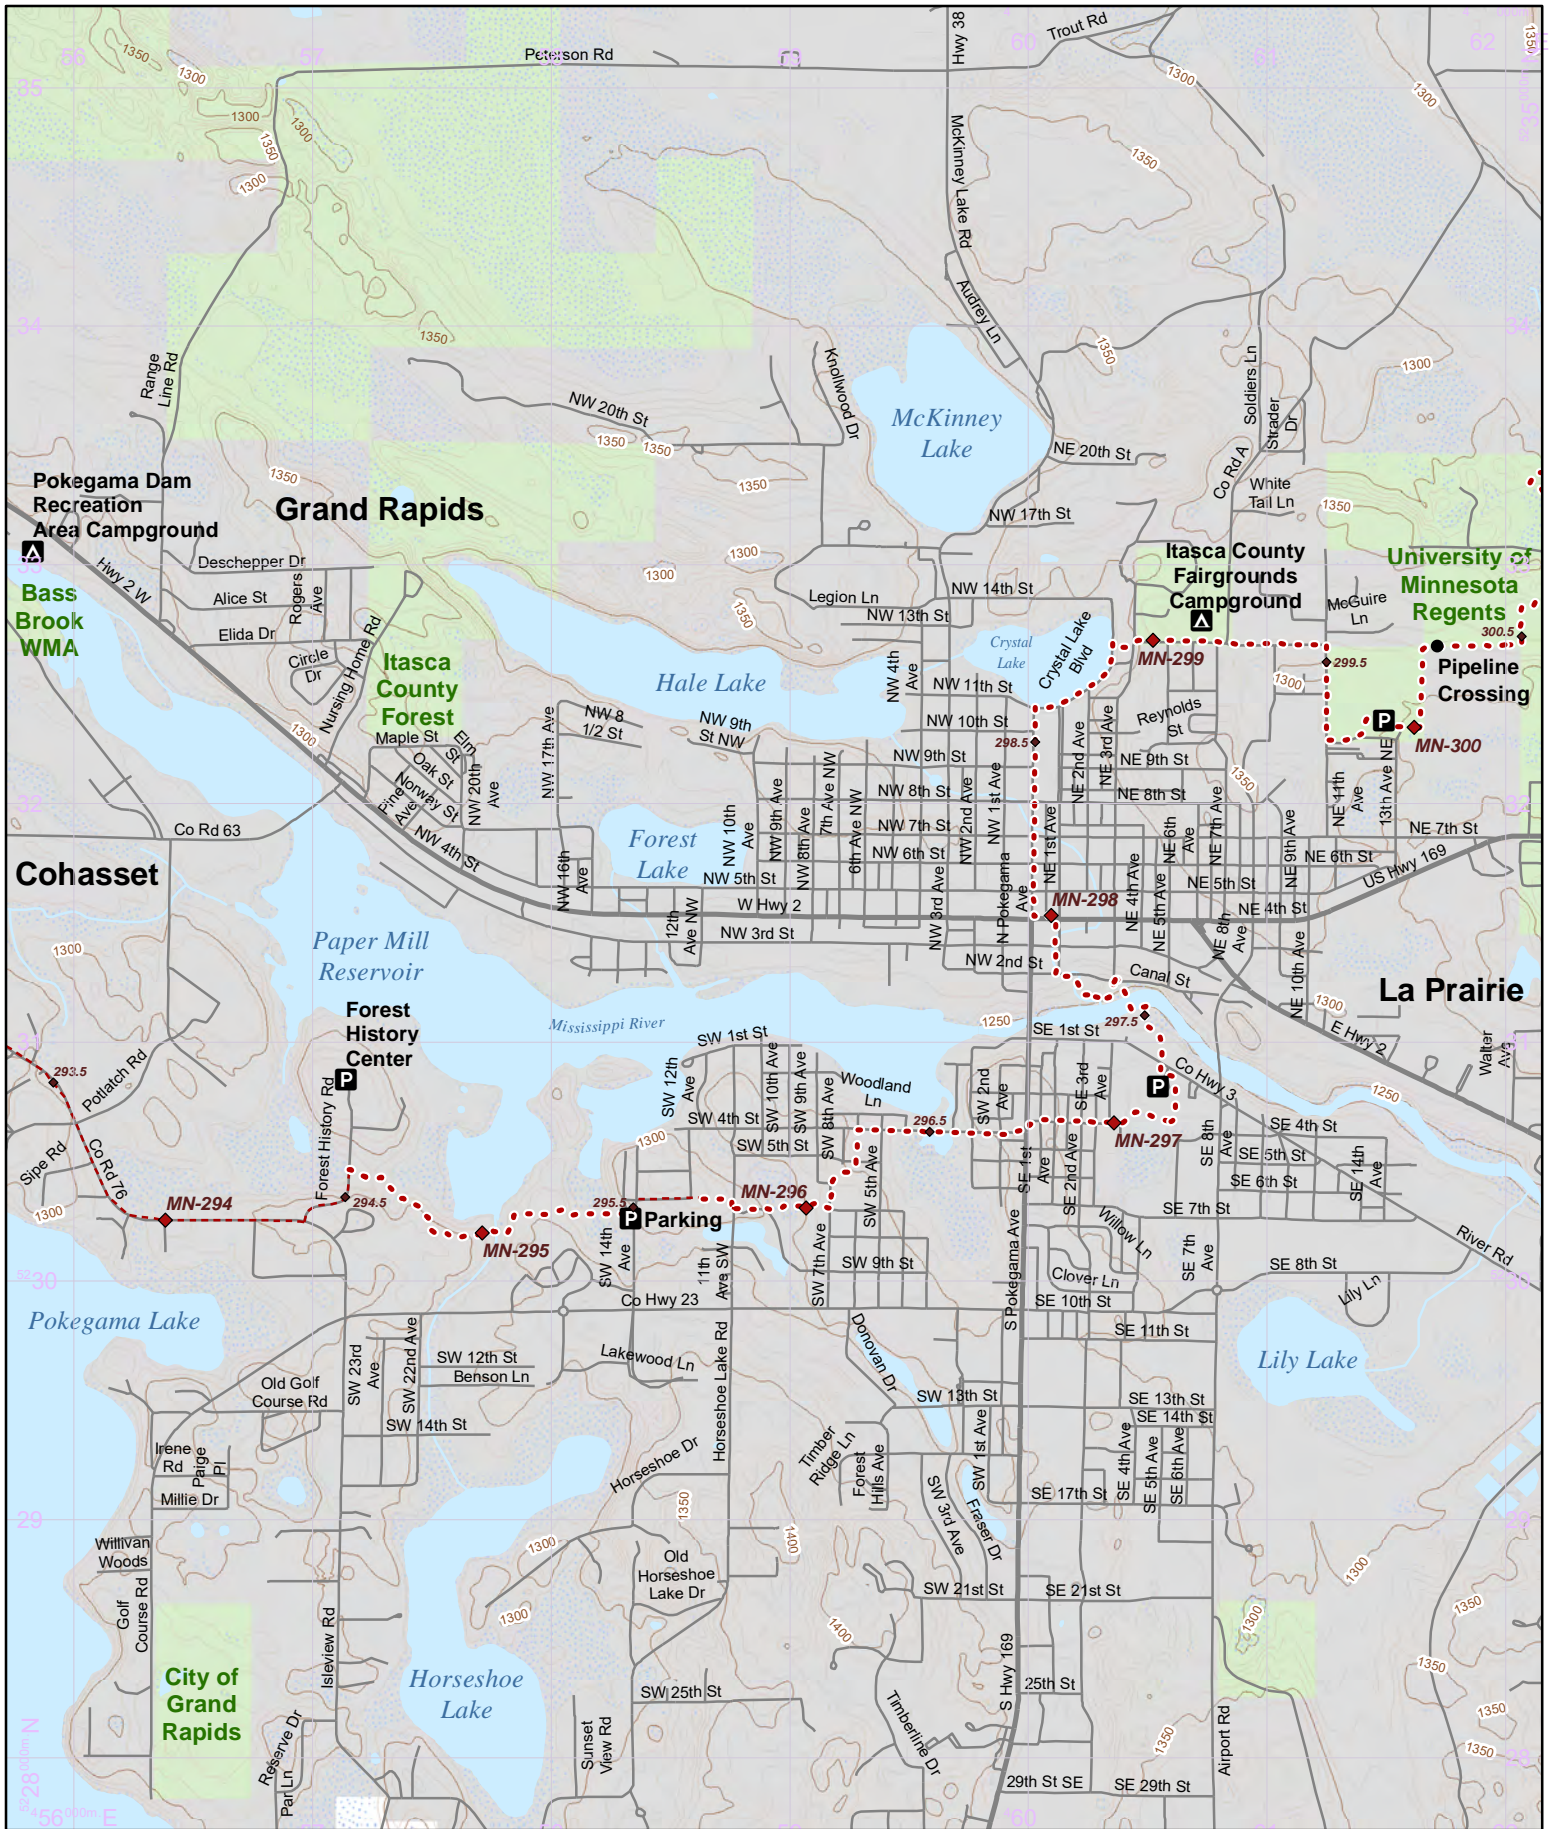

Hike it. Build it. Love it. Support it. Please support the mapping program with a gift today. Enjoy your complimentary North Country National Scenic Trail map download, and happy hiking!

- Parking
- Camping
- Point of Interest
- NCT
- On-Road
- 1/2 mile Intervals
- Nearby Trail
- 10' Contour Interval
- Public Lands
- County Bndry.
- Wetlands