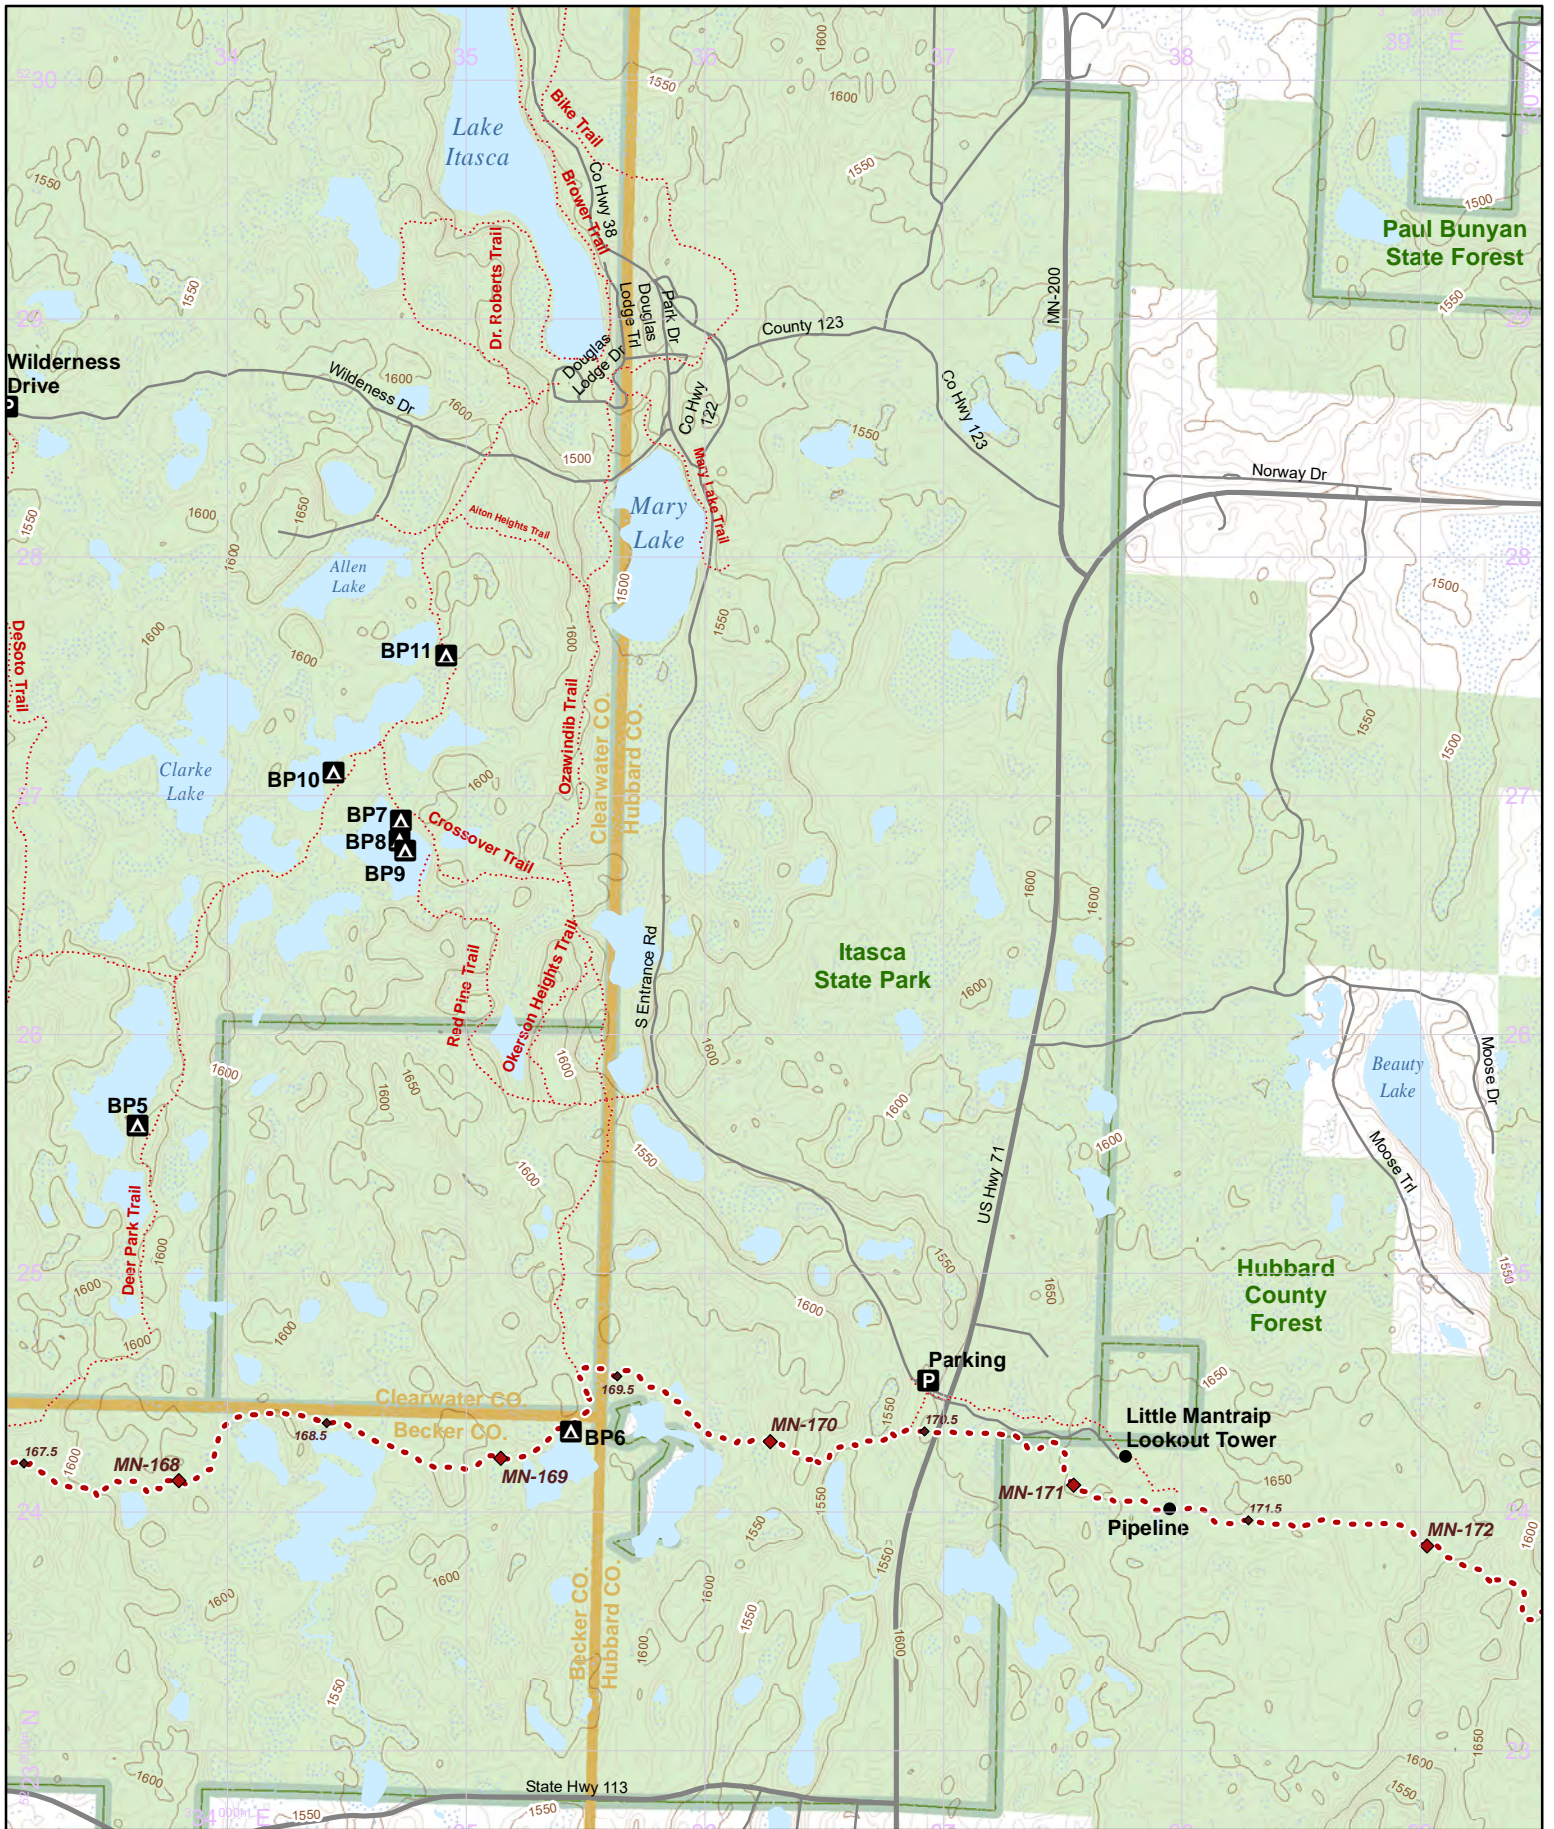

Hike it. Build it. Love it. Support it. Please support the mapping program with a gift today. Enjoy your complimentary North Country National Scenic Trail map download, and happy hiking!

- Parking
- Camping
- Point of Interest
- NCT
- On-Road
- 1/2 mile Intervals
- Nearby Trail
- 10' Contour Interval
- Public Lands
- County Bndry.
- Wetlands