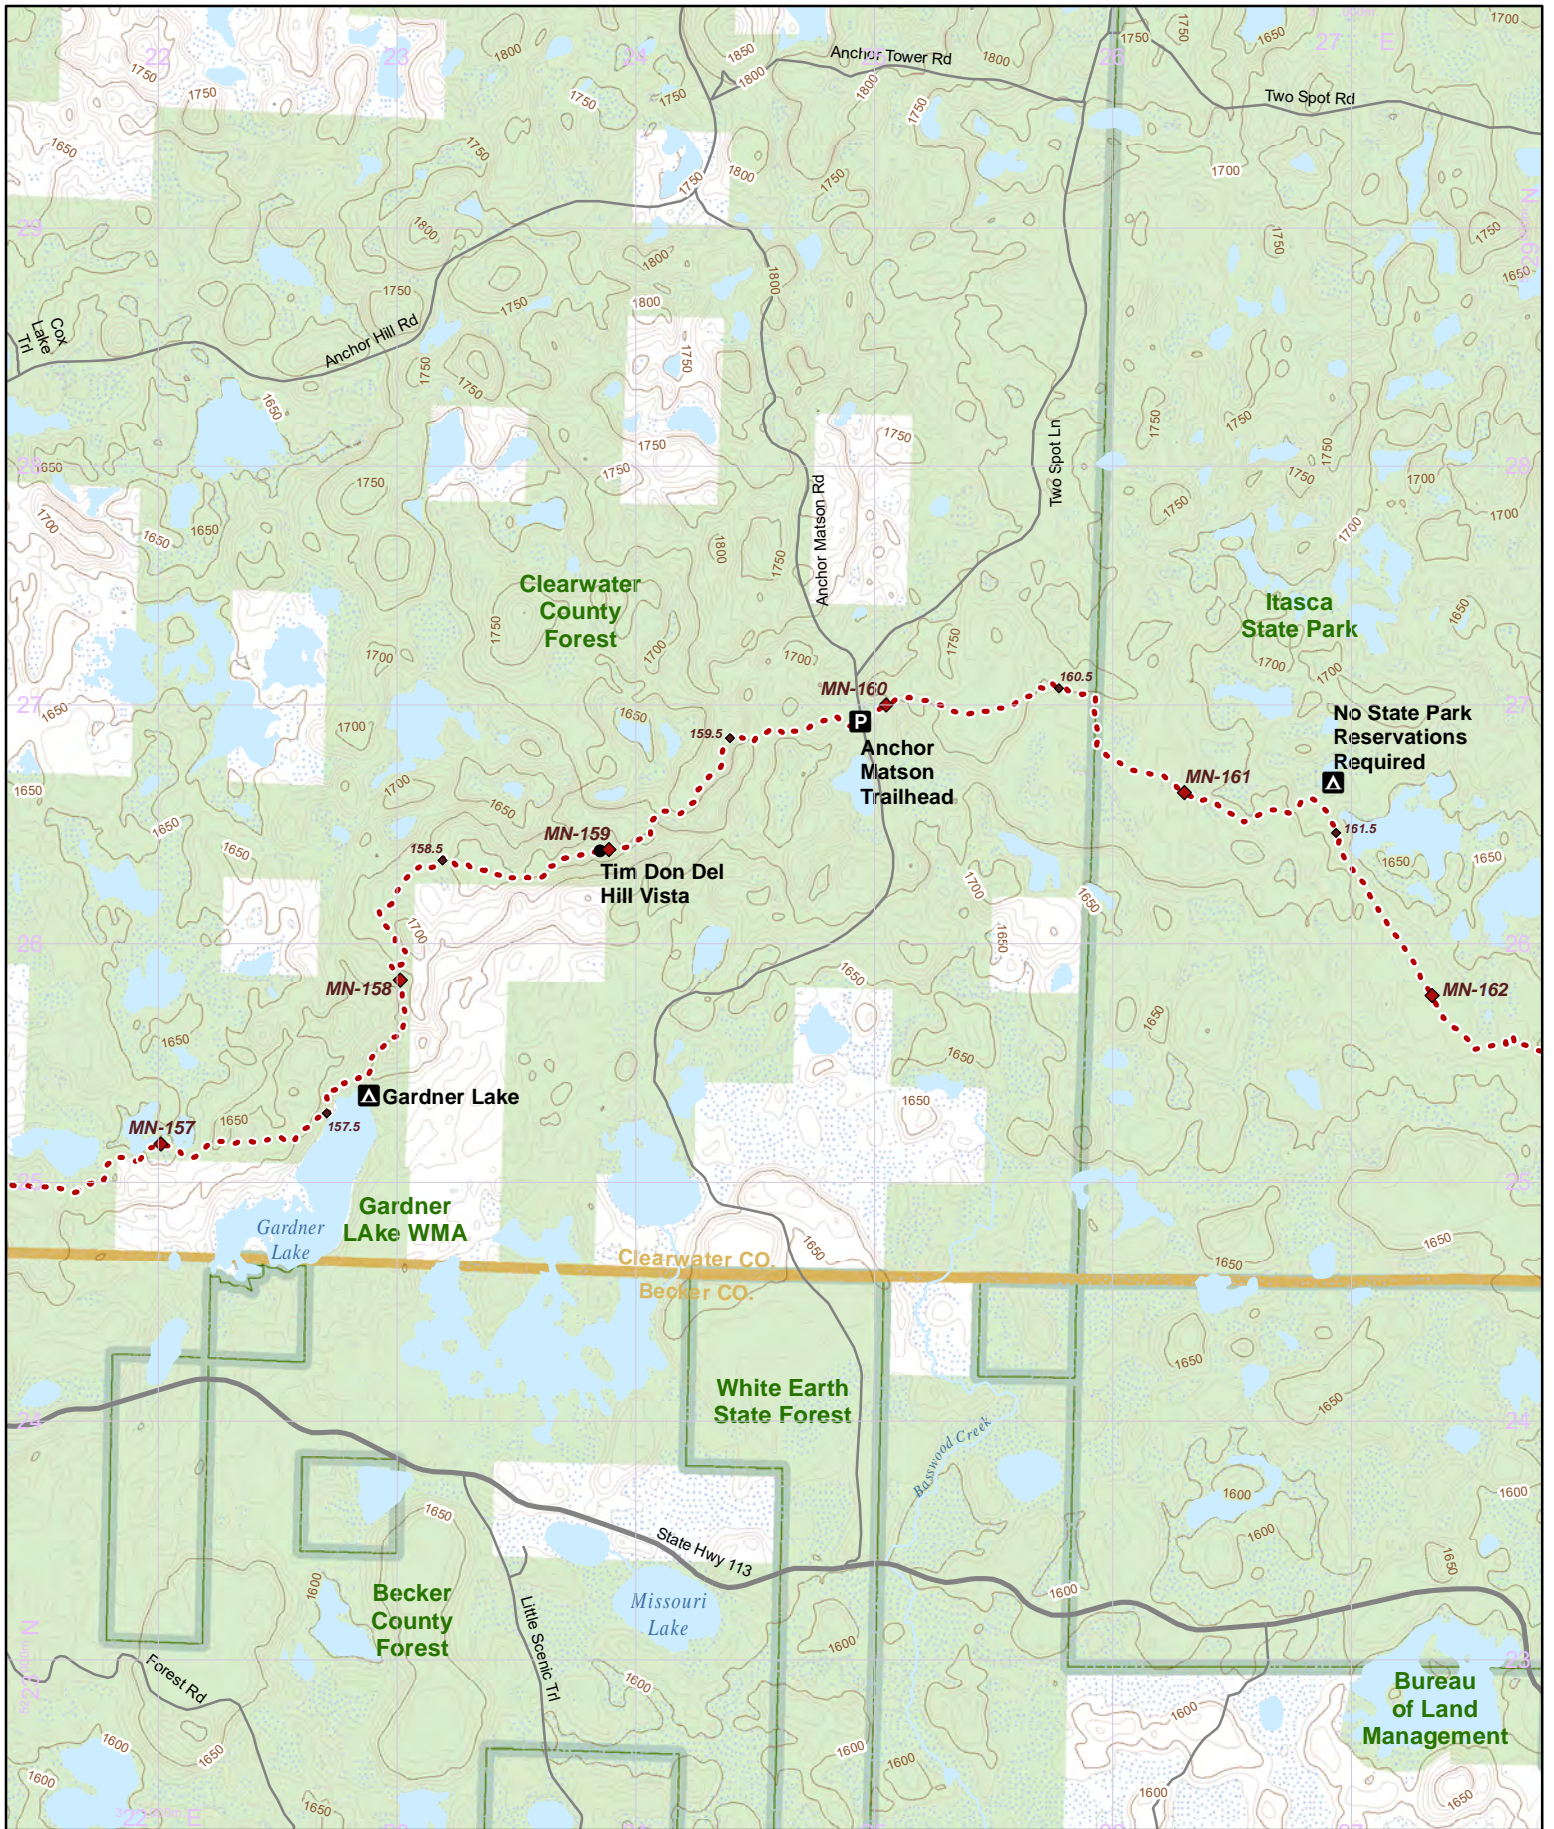

Hike it. Build it. Love it. Support it. Please support the mapping program with a gift today. Enjoy your complimentary North Country National Scenic Trail map download, and happy hiking!

- Parking
- Camping
- Point of Interest
- NCT
- On-Road
- 1/2 mile Intervals
- Nearby Trail
- 10' Contour Interval
- Public Lands
- County Bndry.
- Wetlands