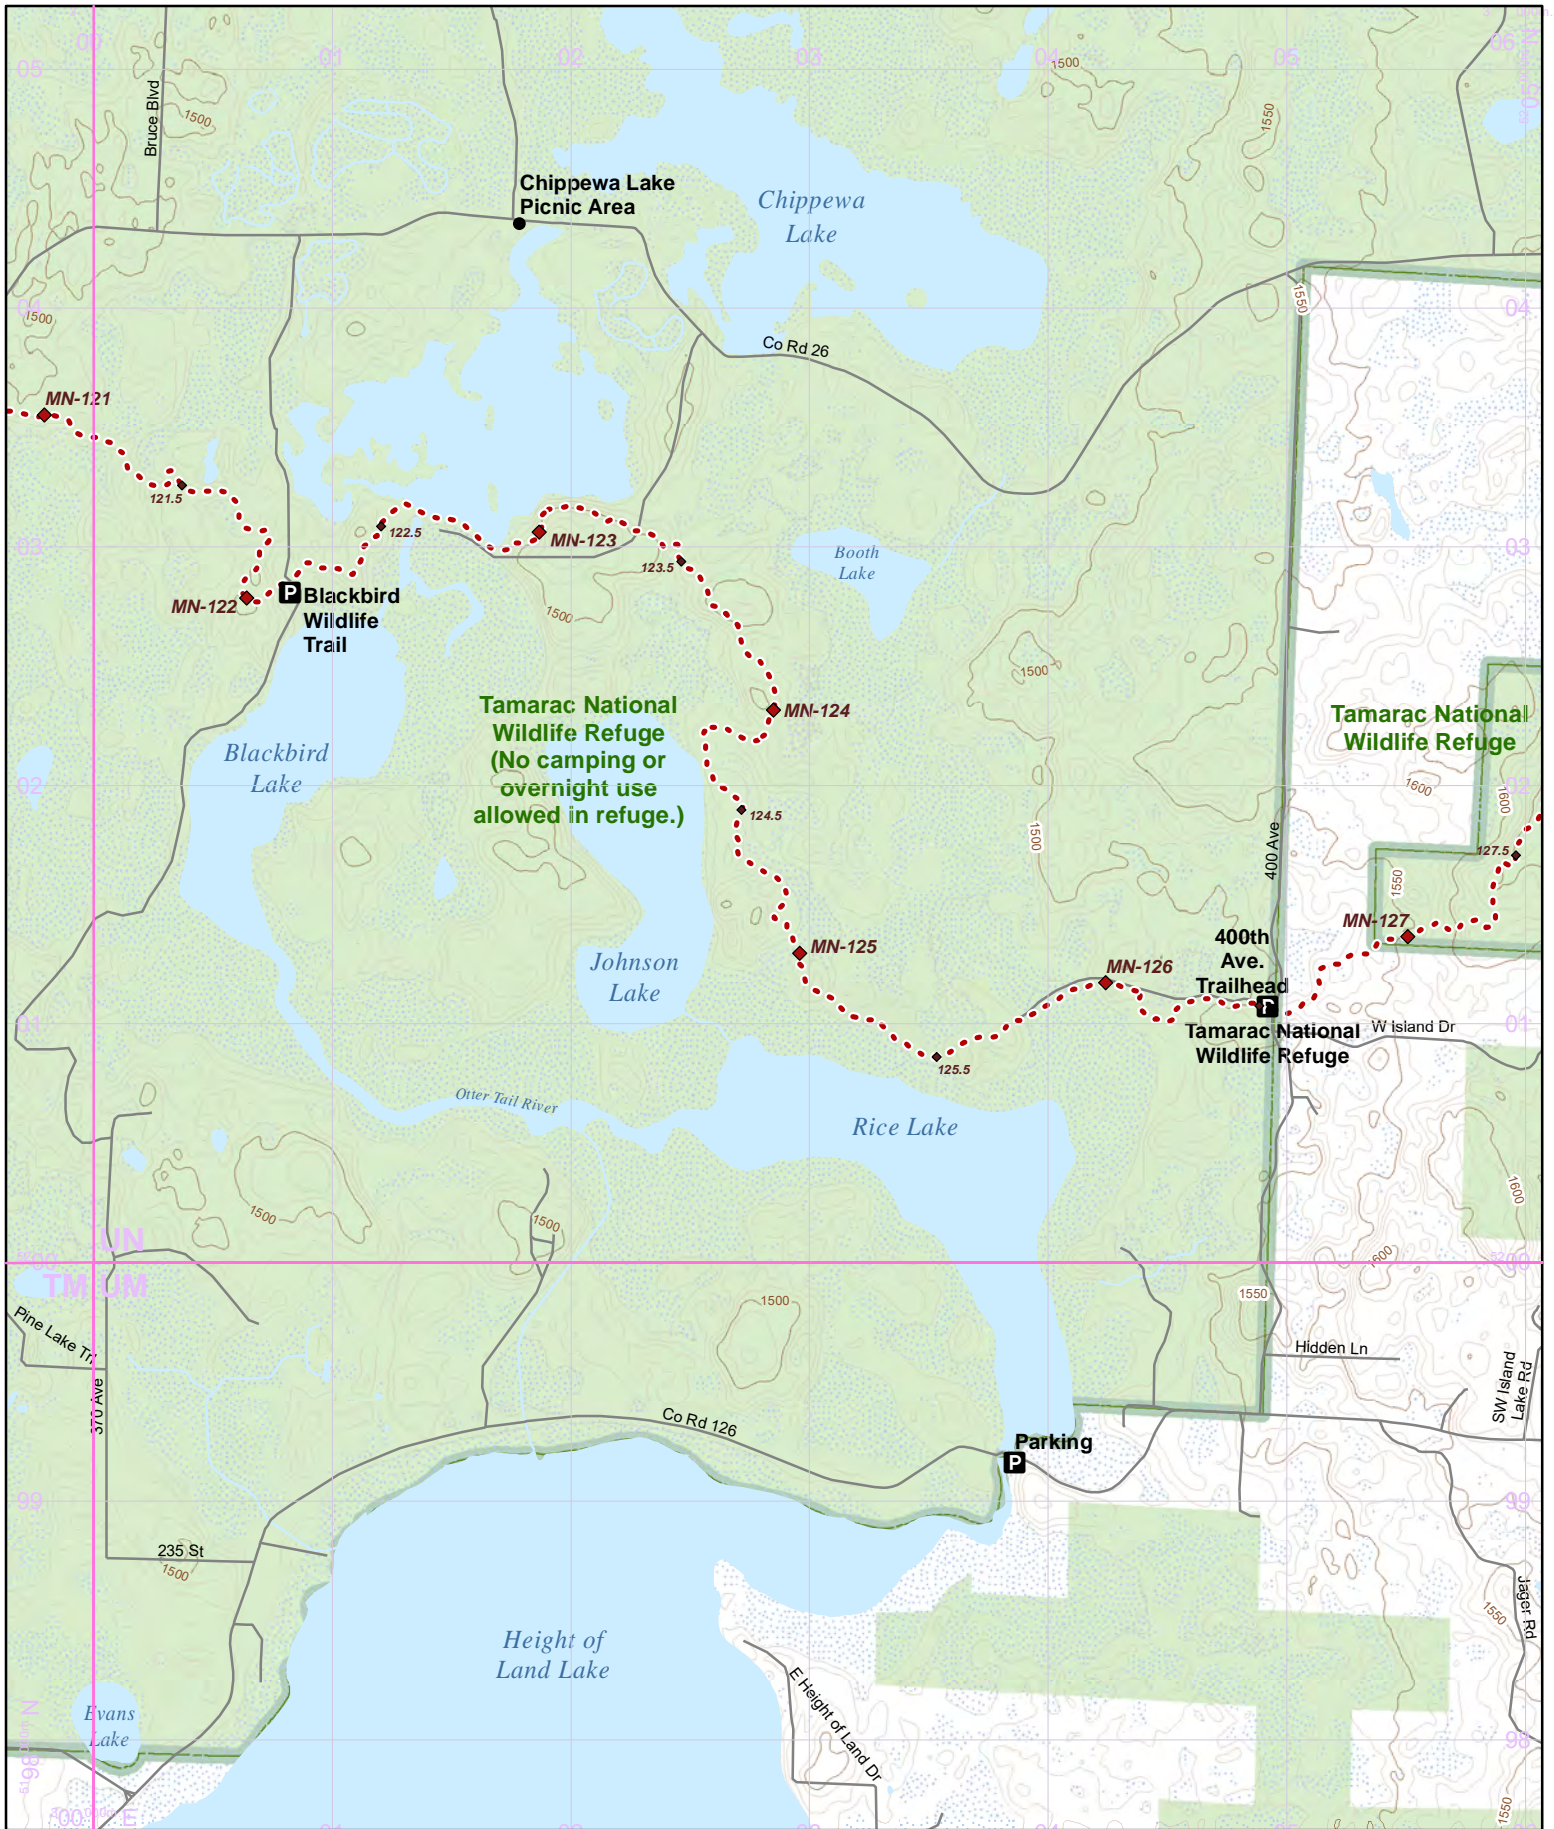

Hike it. Build it. Love it. Support it. Please support the mapping program with a gift today. Enjoy your complimentary North Country National Scenic Trail map download, and happy hiking!

Tamarac National Wildlife Refuge
 (No camping or overnight use allowed in refuge.)