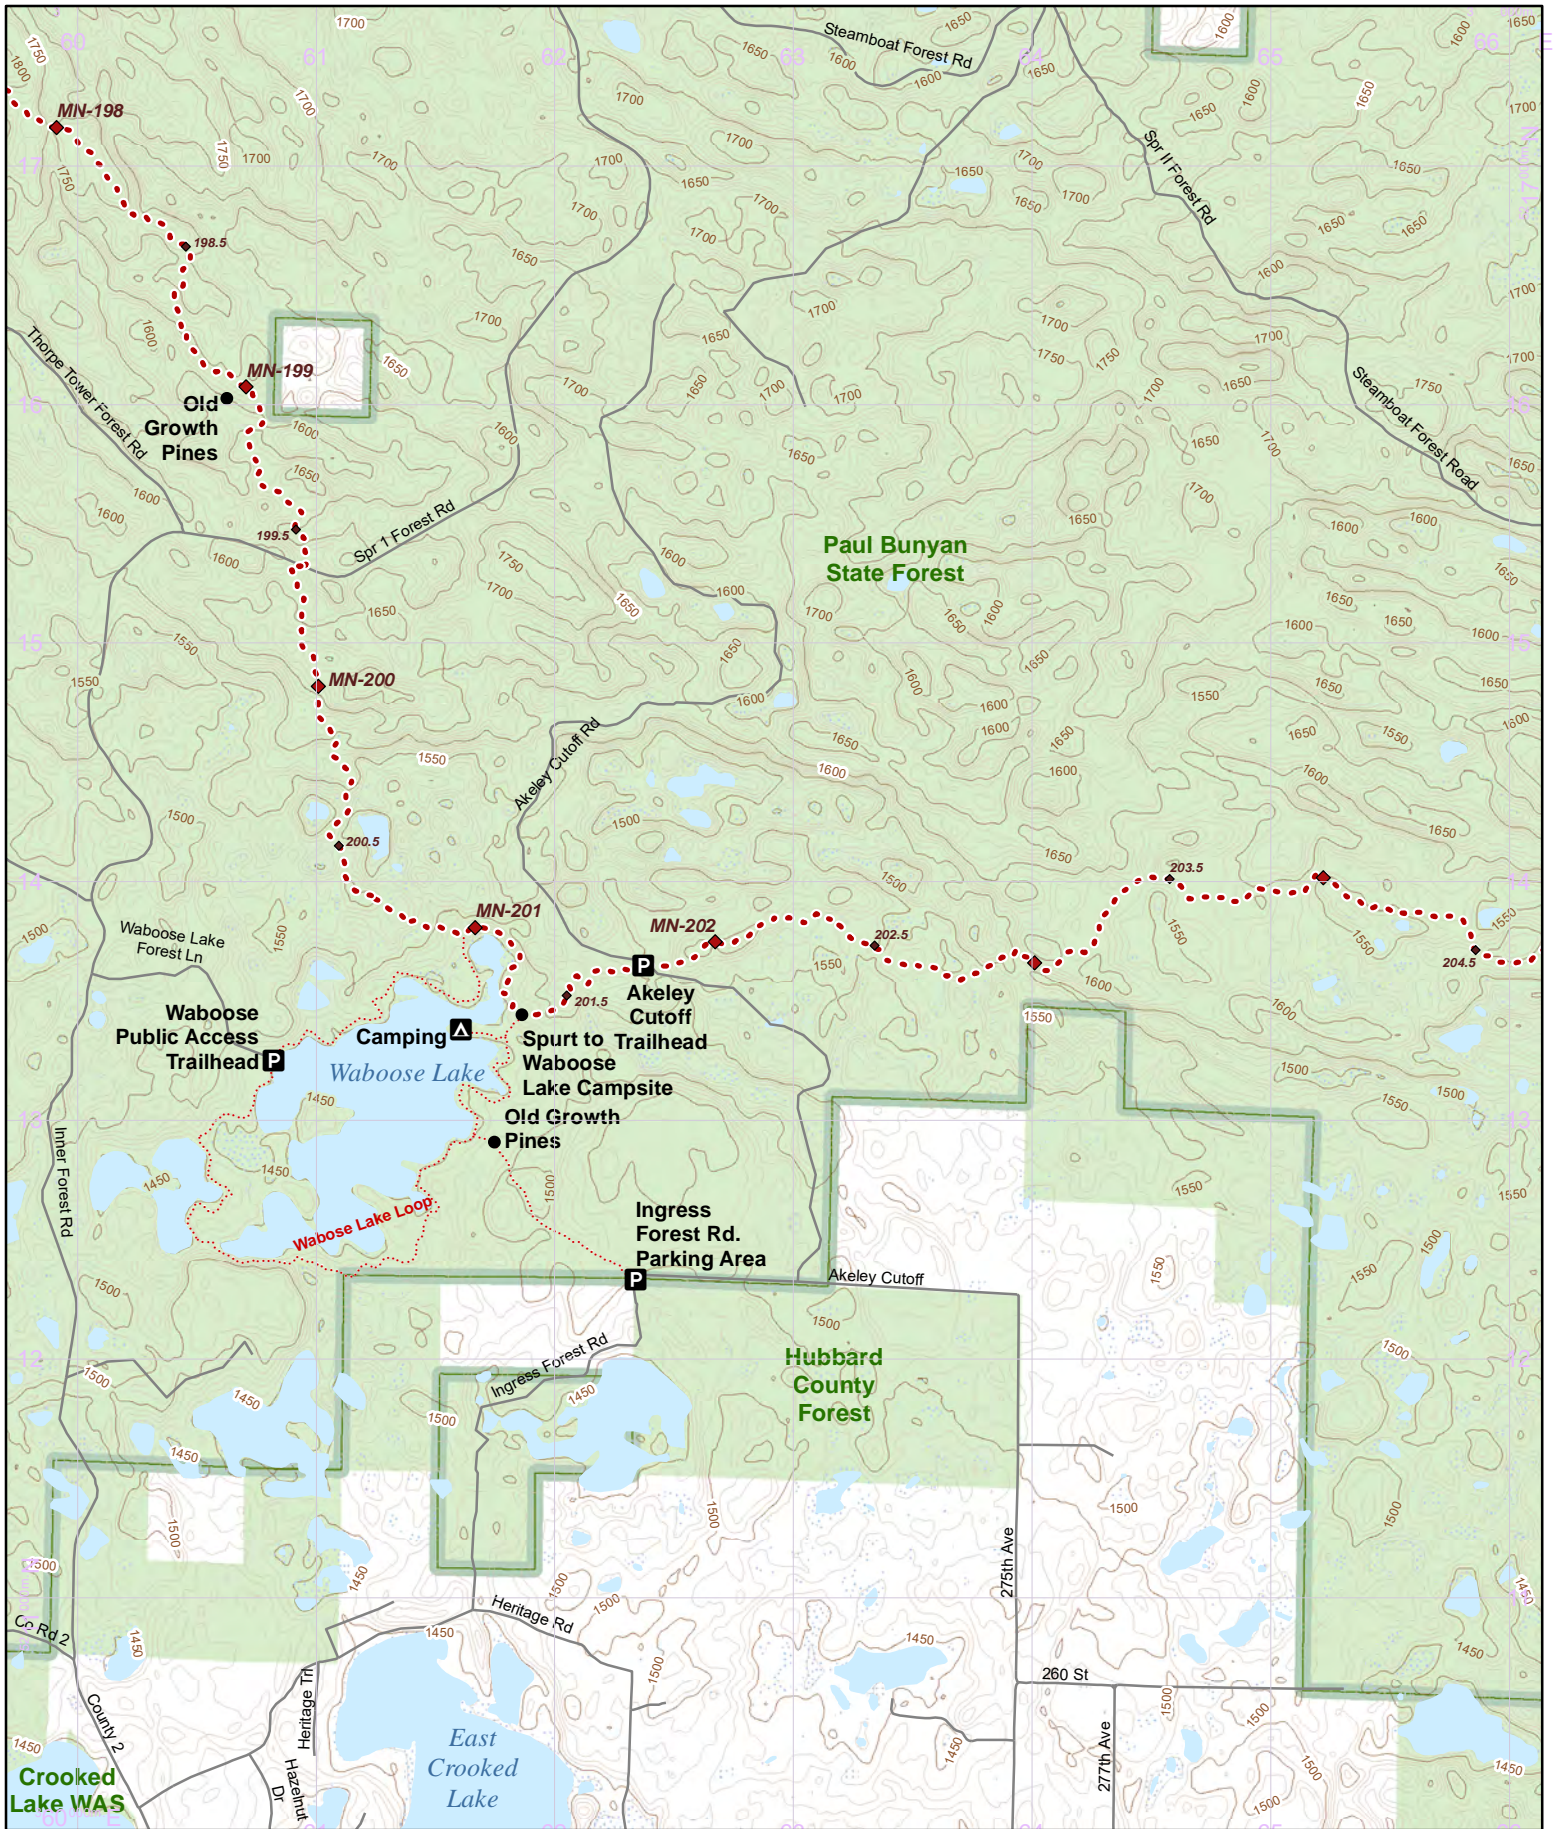

- Parking
- Camping
- Point of Interest
- NCT
- On-Road
- 1/2 mile Intervals
- Nearby Trail
- 10' Contour Interval
- Public Lands
- County Bndy.
- Wetlands

Hike it. Build it. Love it. Support it. Please support the mapping program with a gift today. Enjoy your complimentary North Country National Scenic Trail map download, and happy hiking!

North Country National Scenic Trail

Minnesota Map Series

MN-037

Itasca Moraine Chapter Region

Warning: Reroutes will shift all of the mile points in a state.

Make sure everyone in your group has the most recent maps and information by visiting: northcountrytrail.org

Update Version - 3/29/2024

N 1:31,680 UTM 15 NAD 83
1 in = 0.5 miles

Use this map on your mobile device w/ the "PDFMaps" app from Avenza - <http://avenza.com/pdf-maps>
To add this map at no cost from the Avenza Store, visit: <https://northcountrytrail.org/the-trail/trail-map-and-downloads/> Under "Mobile Maps"