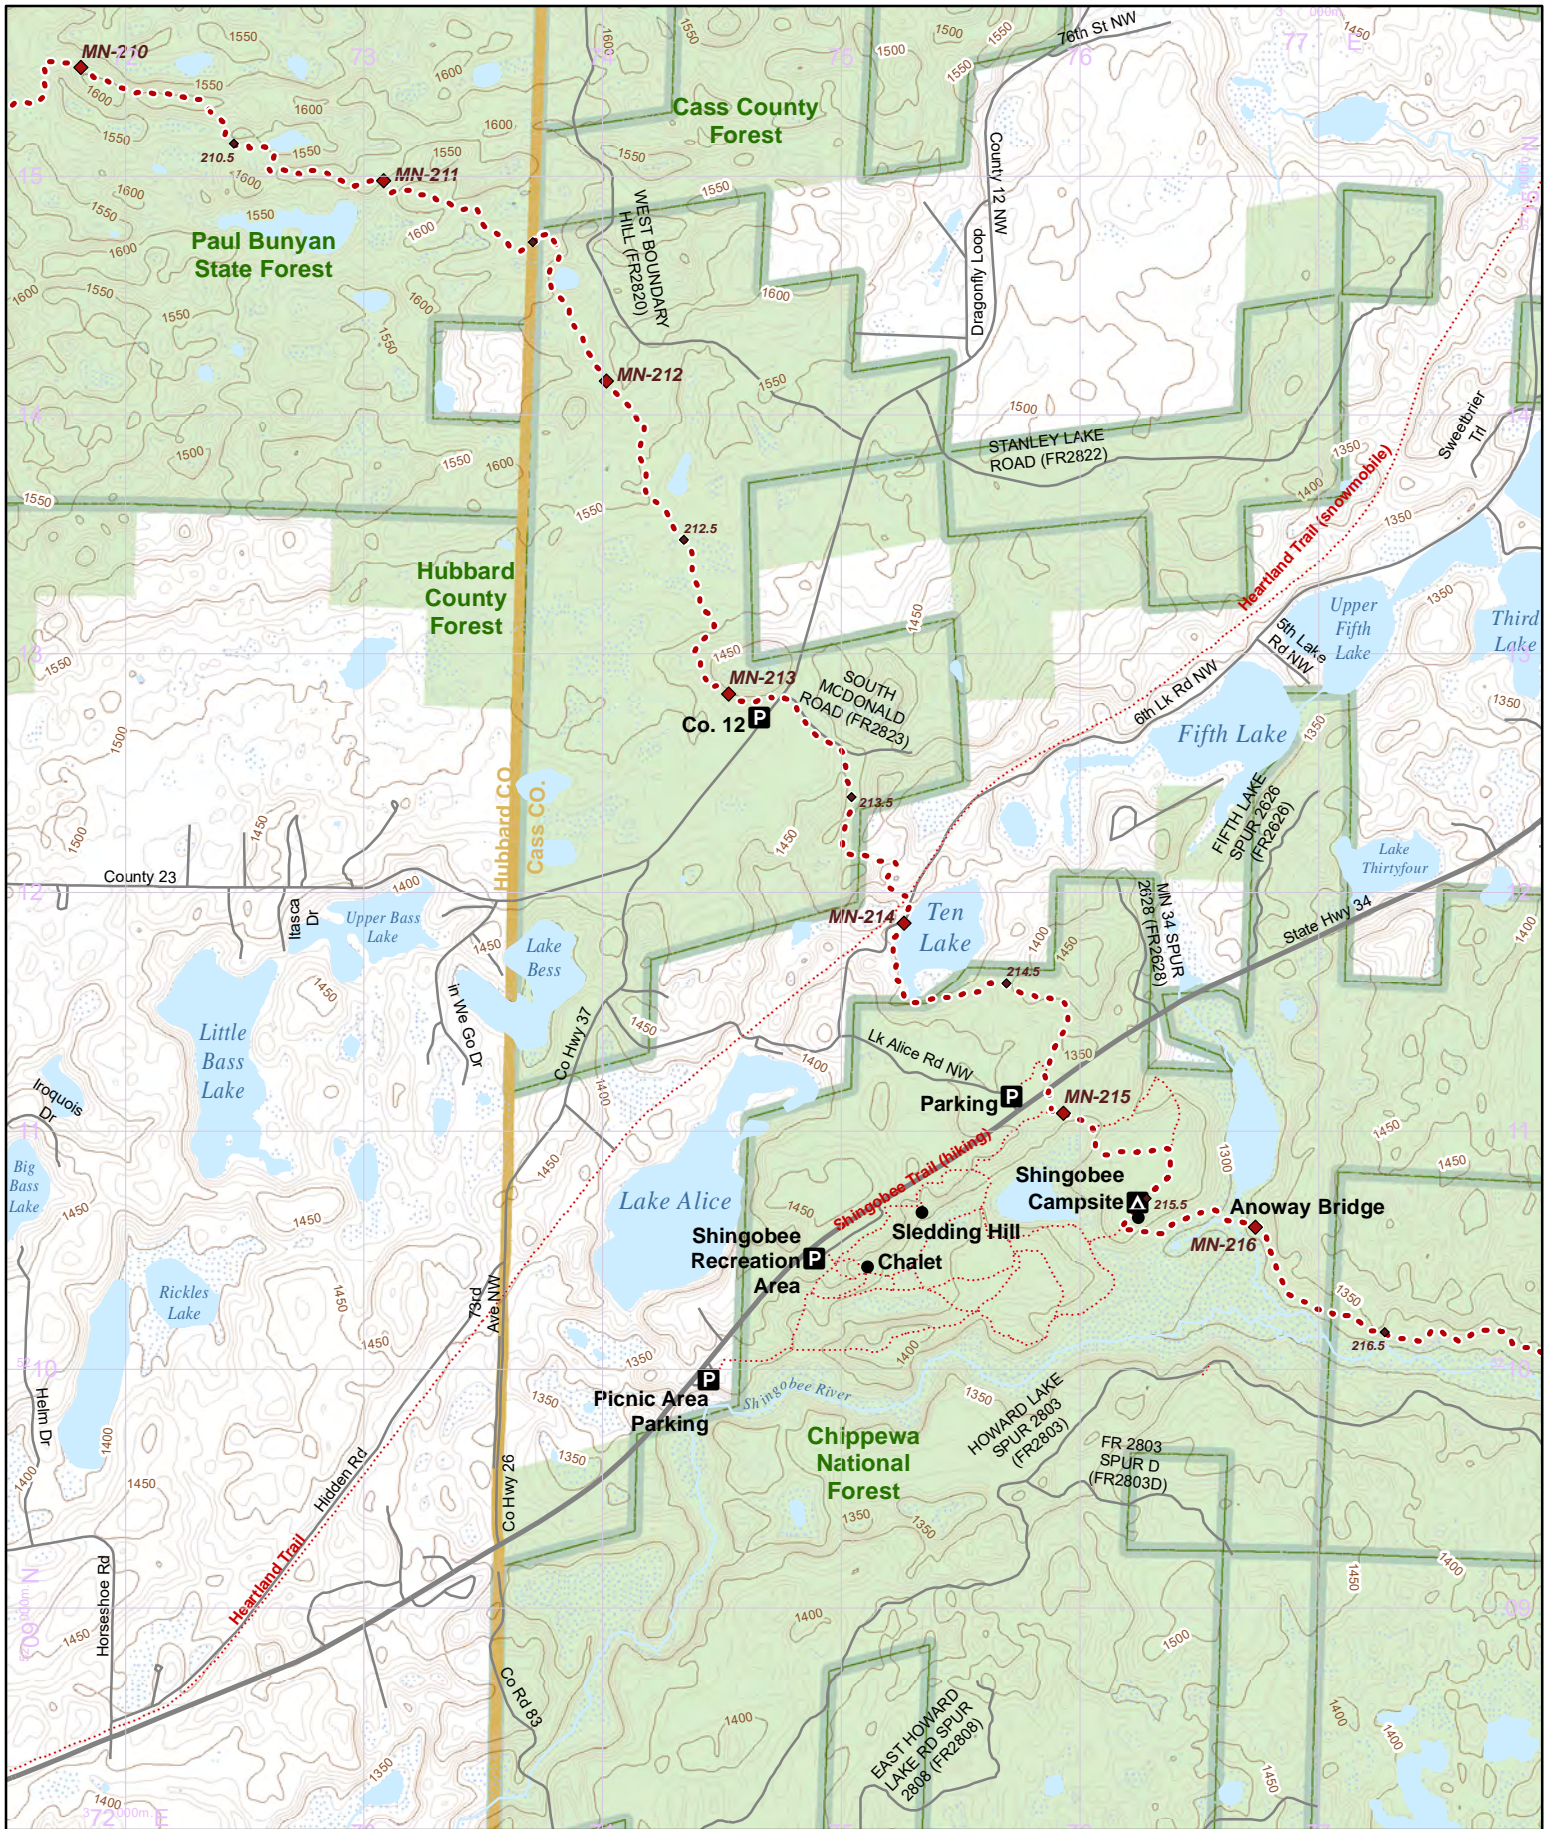

Hike it. Build it. Love it. Support it. Please support the mapping program with a gift today. Enjoy your complimentary North Country National Scenic Trail map download, and happy hiking!

- Parking
- Camping
- Point of Interest
- NCT
- On-Road
- 1/2 mile Intervals
- Nearby Trail
- 10' Contour Interval
- Public Lands
- County Bndry.
- Wetlands