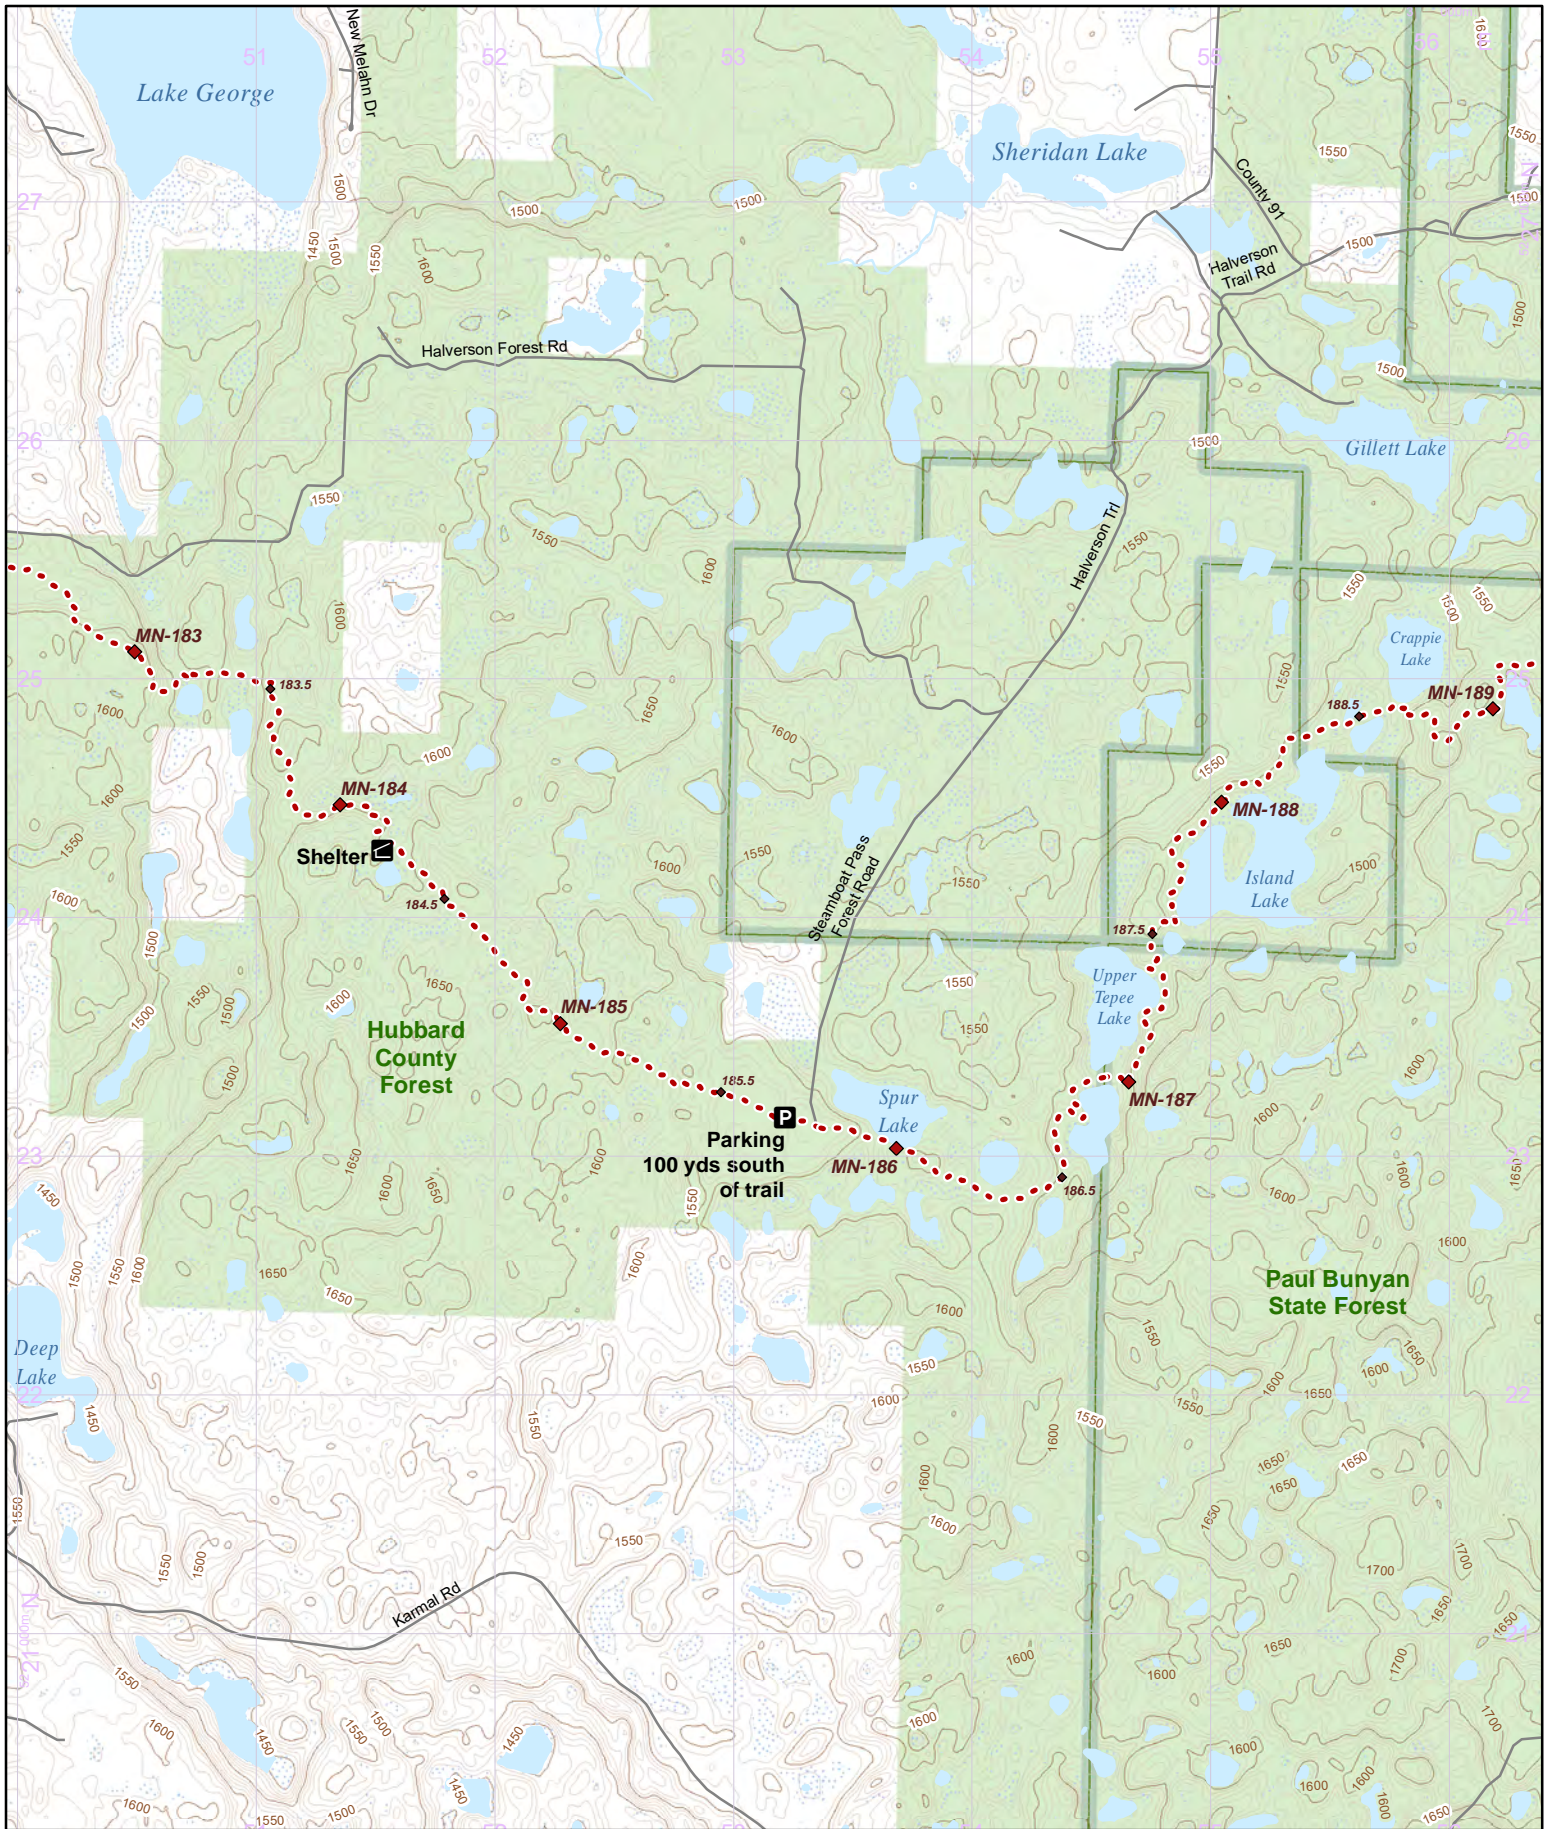

Hike it. Build it. Love it. Support it. Please support the mapping program with a gift today. Enjoy your complimentary North Country National Scenic Trail map download, and happy hiking!

- Parking
- Camping
- Point of Interest
- NCT
- On-Road
- 1/2 mile Intervals
- Nearby Trail
- 10' Contour Interval
- Public Lands
- County Bndry.
- Wetlands