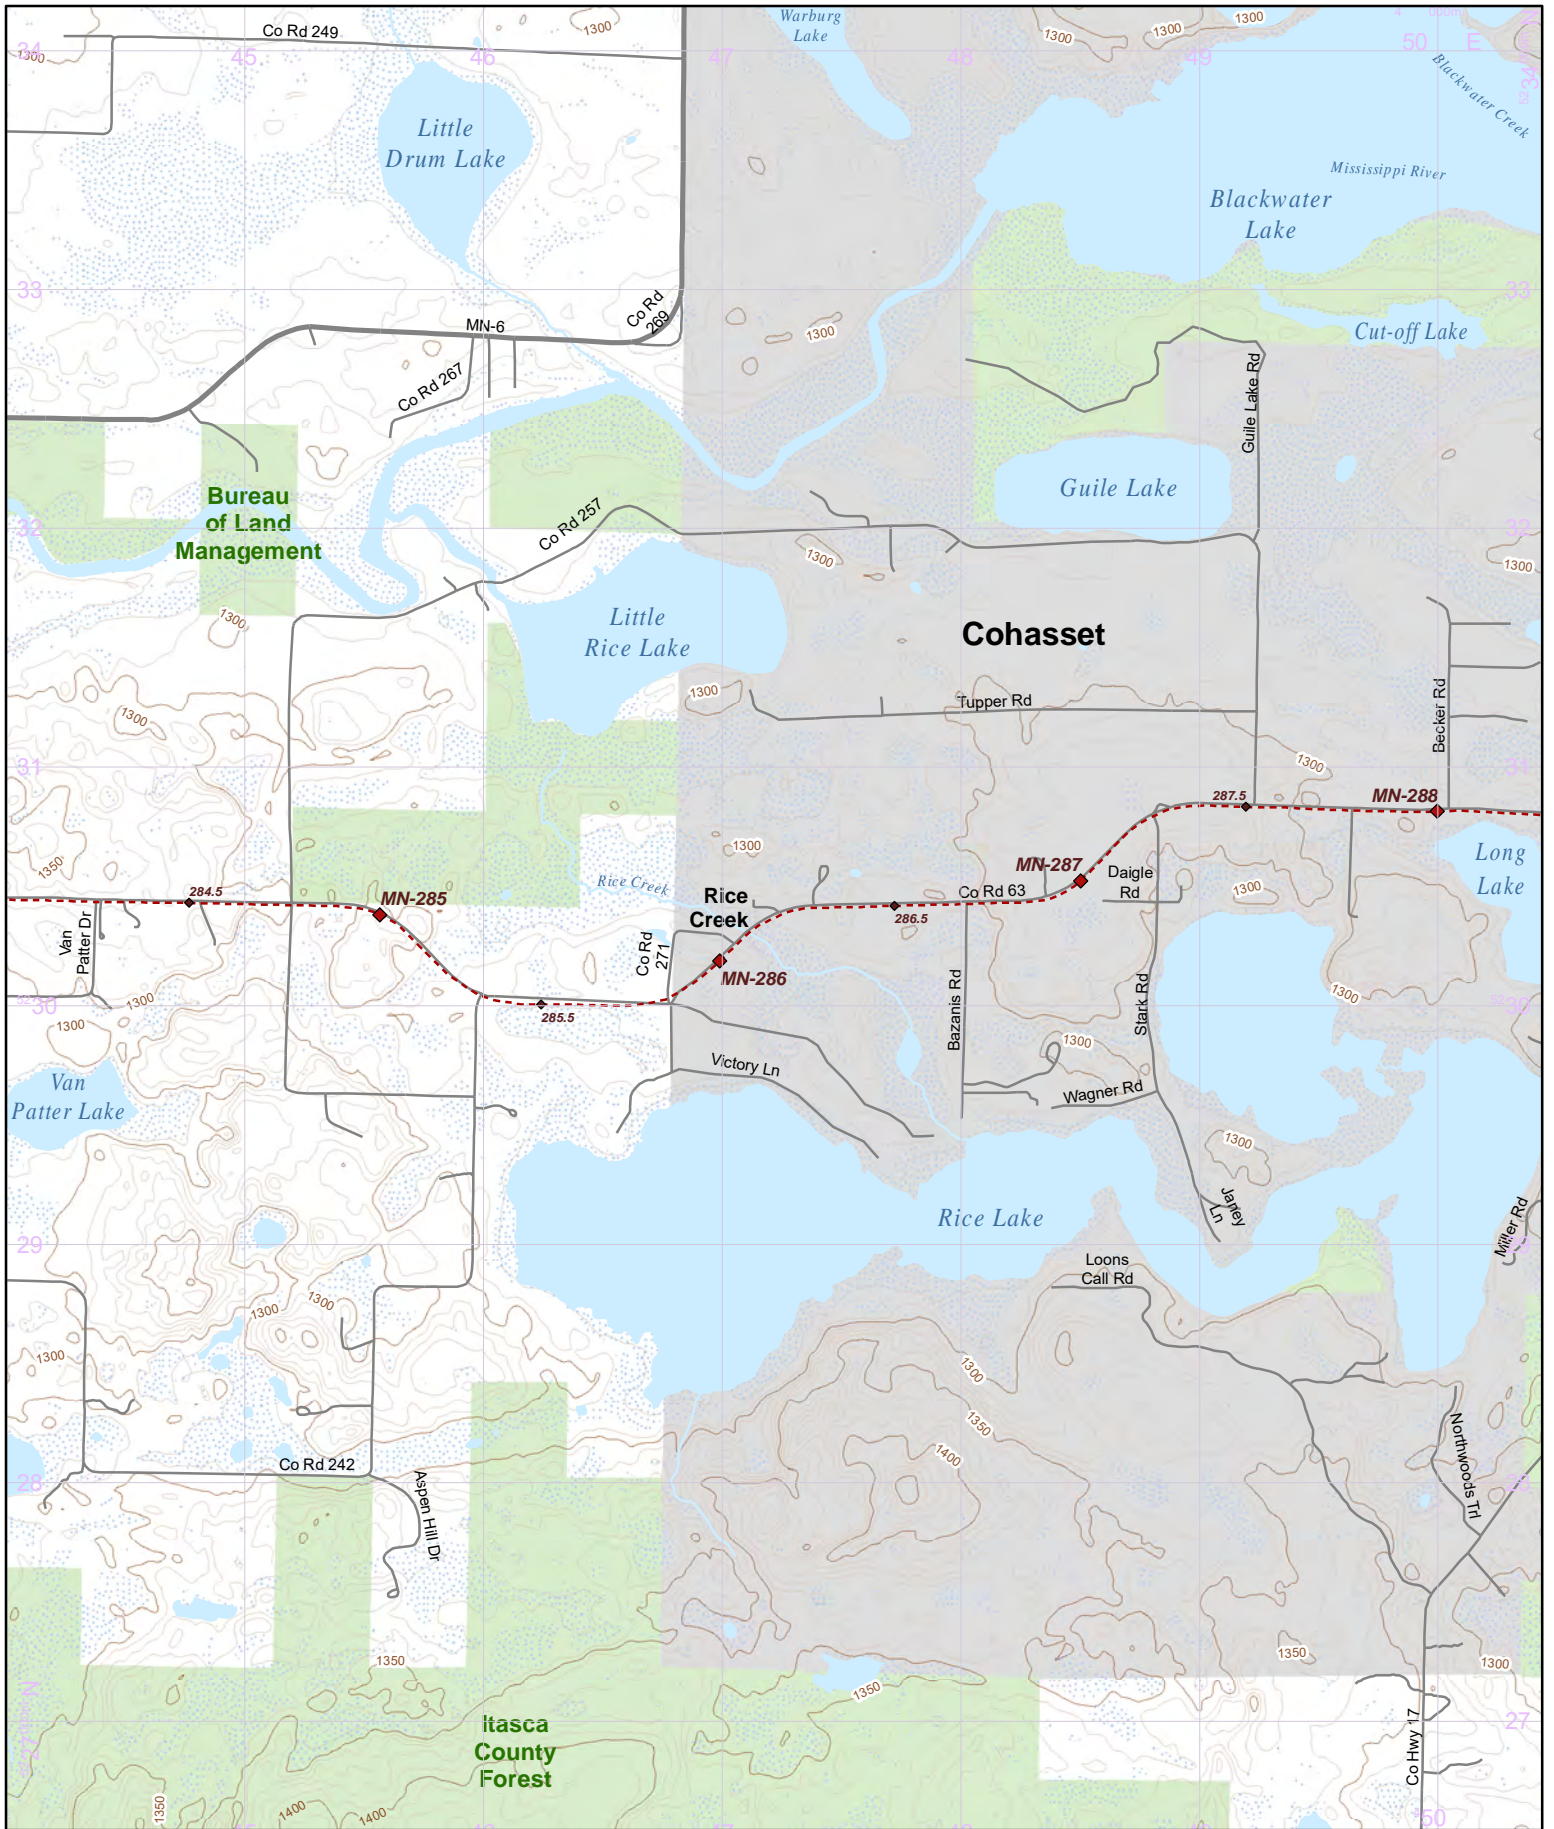

- Parking
- Camping
- Point of Interest
- NCT
- On-Road
- 1/2 mile Intervals
- Nearby Trail
- 10' Contour Interval
- Public Lands
- County Bndry.
- Wetlands

North Country National Scenic Trail

Minnesota Map Series
MN-052
c Region

Use this map on your mobile device w/ the "PDFMaps" app from Avenza - <http://avenza.com/pdf-maps>
To add this map at no cost from the Avenza Store, visit:
<https://northcountrytrail.org/the-trail/trail-map-and-downloads/>
Under "Mobile Maps"

N 1:31,680 UTM 15 NAD 83
1 in = 0.5 miles

Hike it. Build it. Love it. Support it. Please support the mapping program with a gift today. Enjoy your complimentary North Country National Scenic Trail map download, and happy hiking!

Warning: Reroutes will shift all of the mile points in a state. Make sure everyone in your group has the most recent maps and information by visiting: northcountrytrail.org
Update Version - 3/29/2024