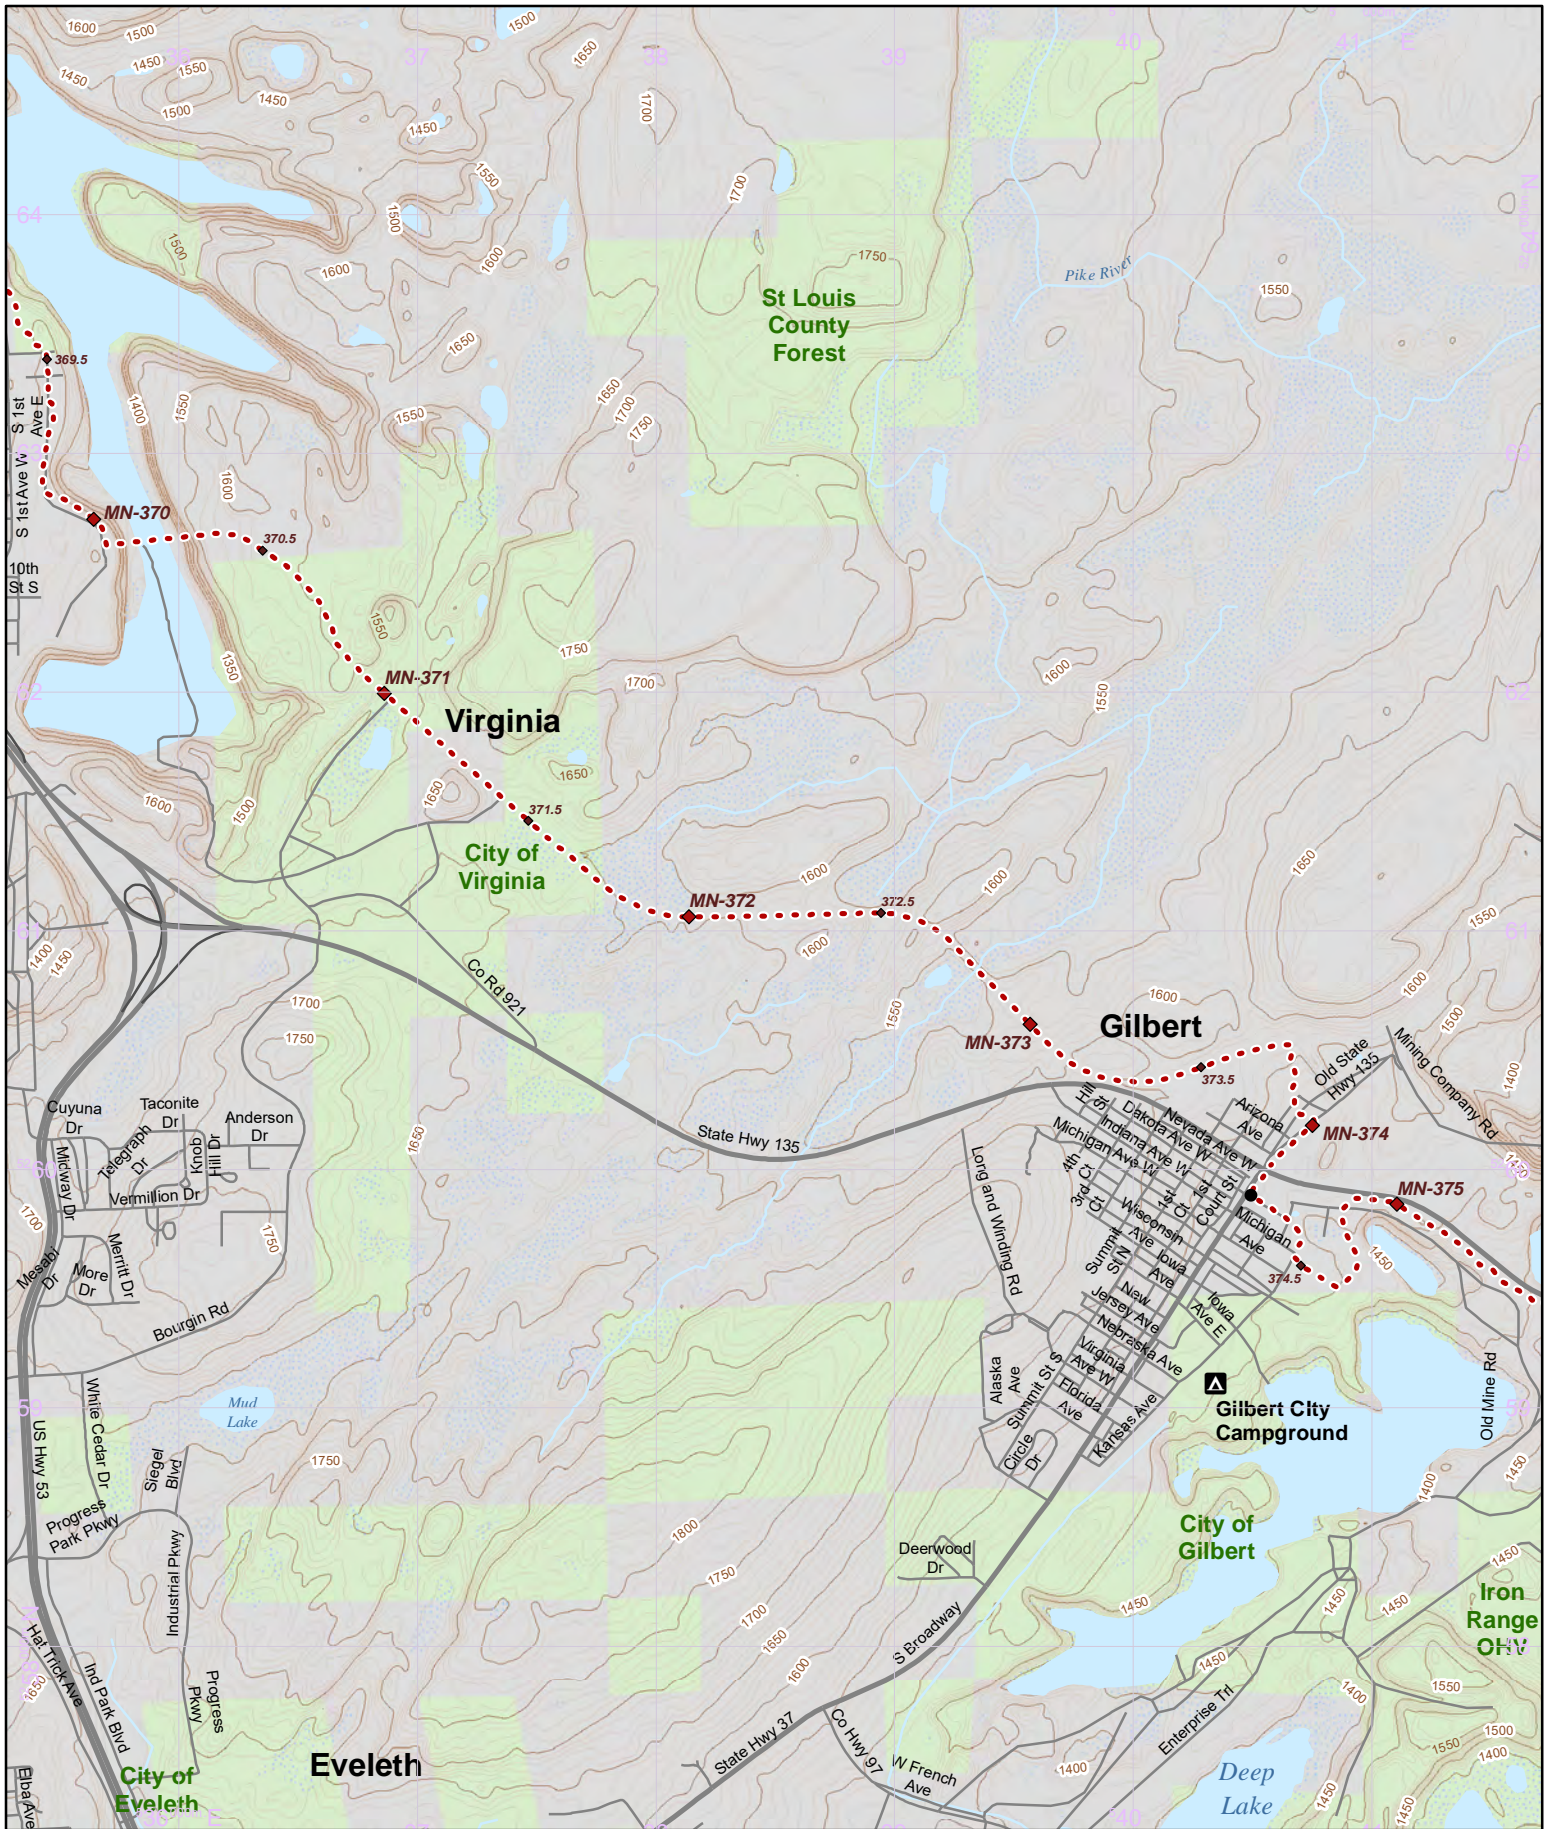

Hike it. Build it. Love it. Support it. Please support the mapping program with a gift today. Enjoy your complimentary North Country National Scenic Trail map download, and happy hiking!

- Parking
- Camping
- Point of Interest
- NCT
- On-Road
- 1/2 mile Intervals
- Nearby Trail
- 10' Contour Interval
- Public Lands
- County Bndry.
- Wetlands