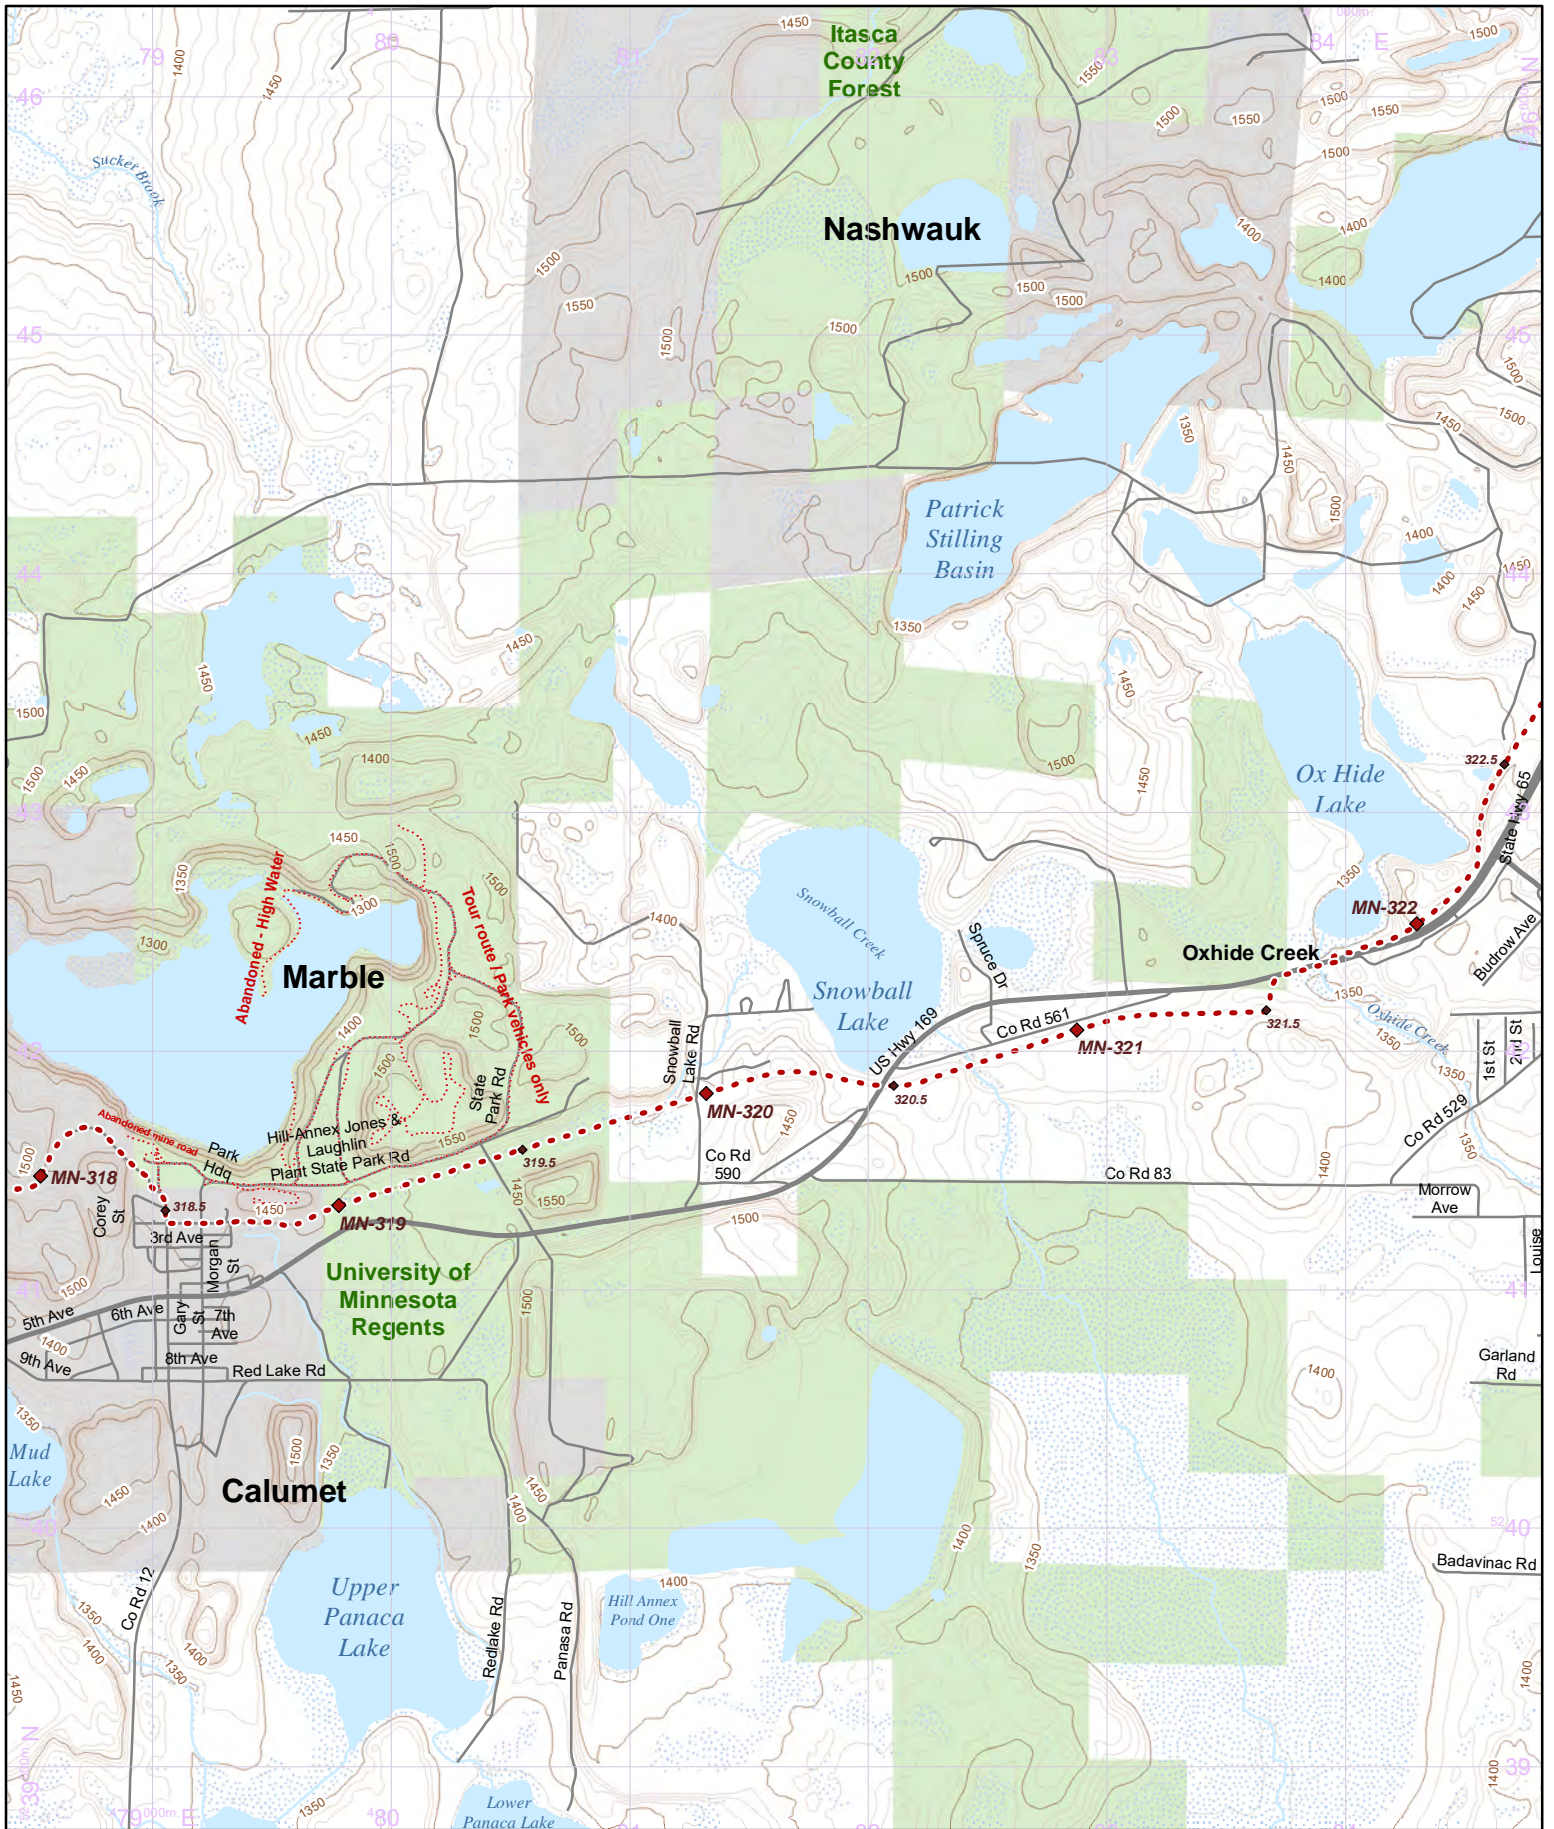

N 1:31,680 UTM 15 NAD 83

1 in = 0.5 miles

Hike it. Build it. Love it. Support it. Please support the mapping program with a gift today. Enjoy your complimentary North Country National Scenic Trail map download, and happy hiking!