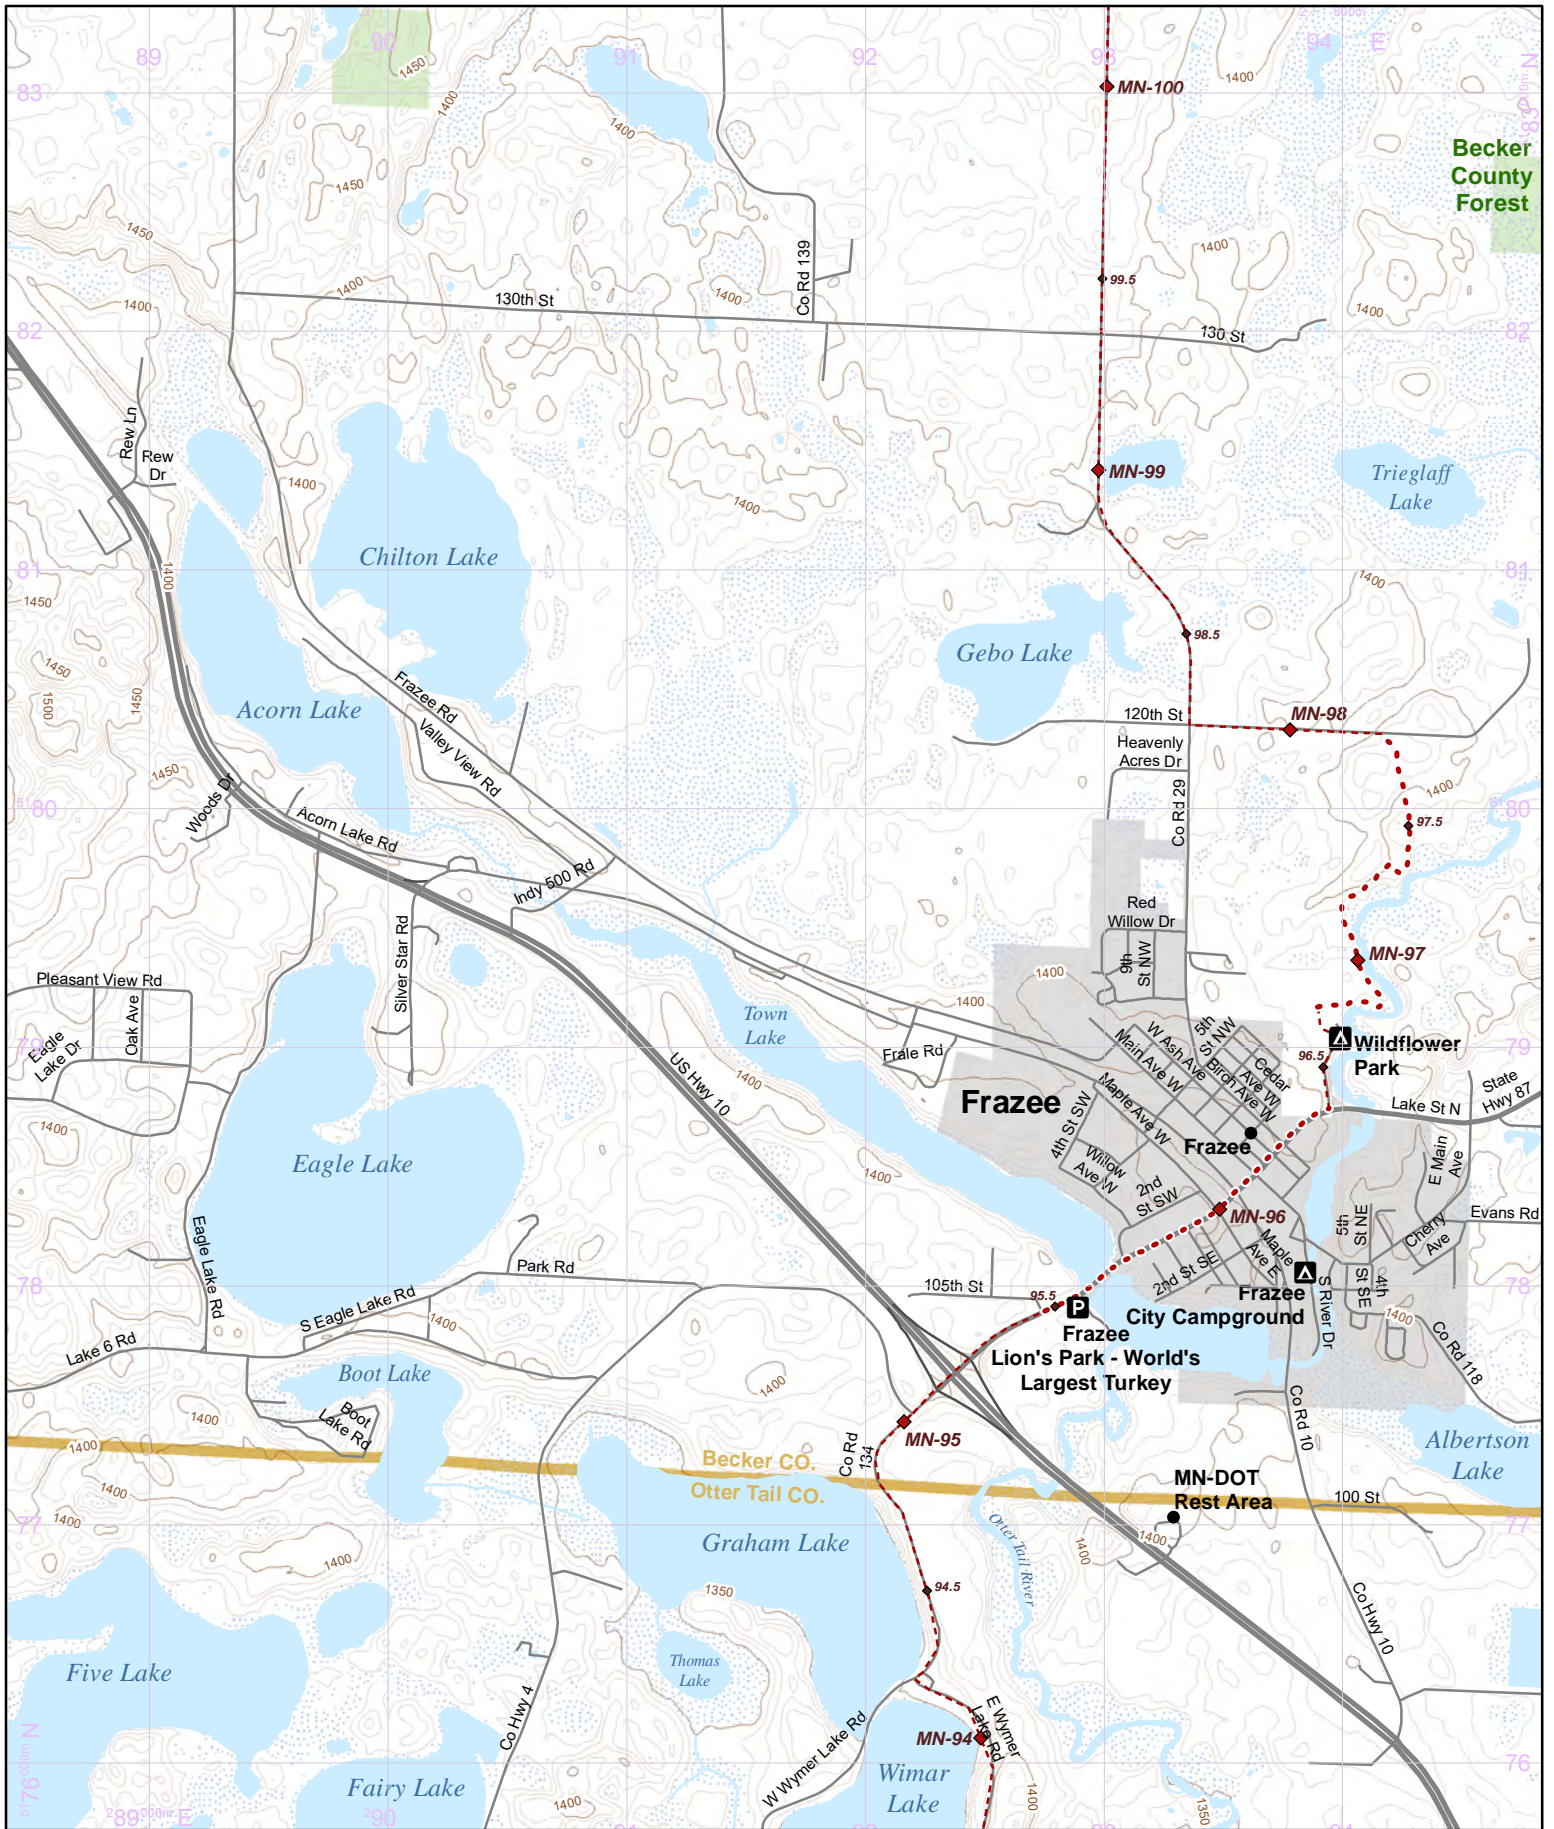

Becker County Forest

- Parking
- Camping
- Point of Interest
- NCT
- On-Road
- 1/2 mile Intervals
- Nearby Trail
- 10' Contour Interval
- Public Lands
- County Bndry.
- Wetlands

North Country National Scenic Trail

Minnesota Map Series

MN-019

Laurentian Lakes Chapter Region

Warning: Reroutes will shift all of the mile points in a state. Make sure everyone in your group has the most recent maps and information by visiting: northcountrytrail.org

Update Version - 3/29/2024

Use this map on your mobile device w/ the "PDFMaps" app from Avenza - <http://avenza.com/pdf-maps>
To add this map at no cost from the Avenza Store, visit: <https://northcountrytrail.org/the-trail/trail-map-and-downloads/>
Under "Mobile Maps"

N 1:31,680 UTM 15 NAD 83

1 in = 0.5 miles

Hike it. Build it. Love it. Support it. Please support the mapping program with a gift today. Enjoy your complimentary North Country National Scenic Trail map download, and happy hiking!