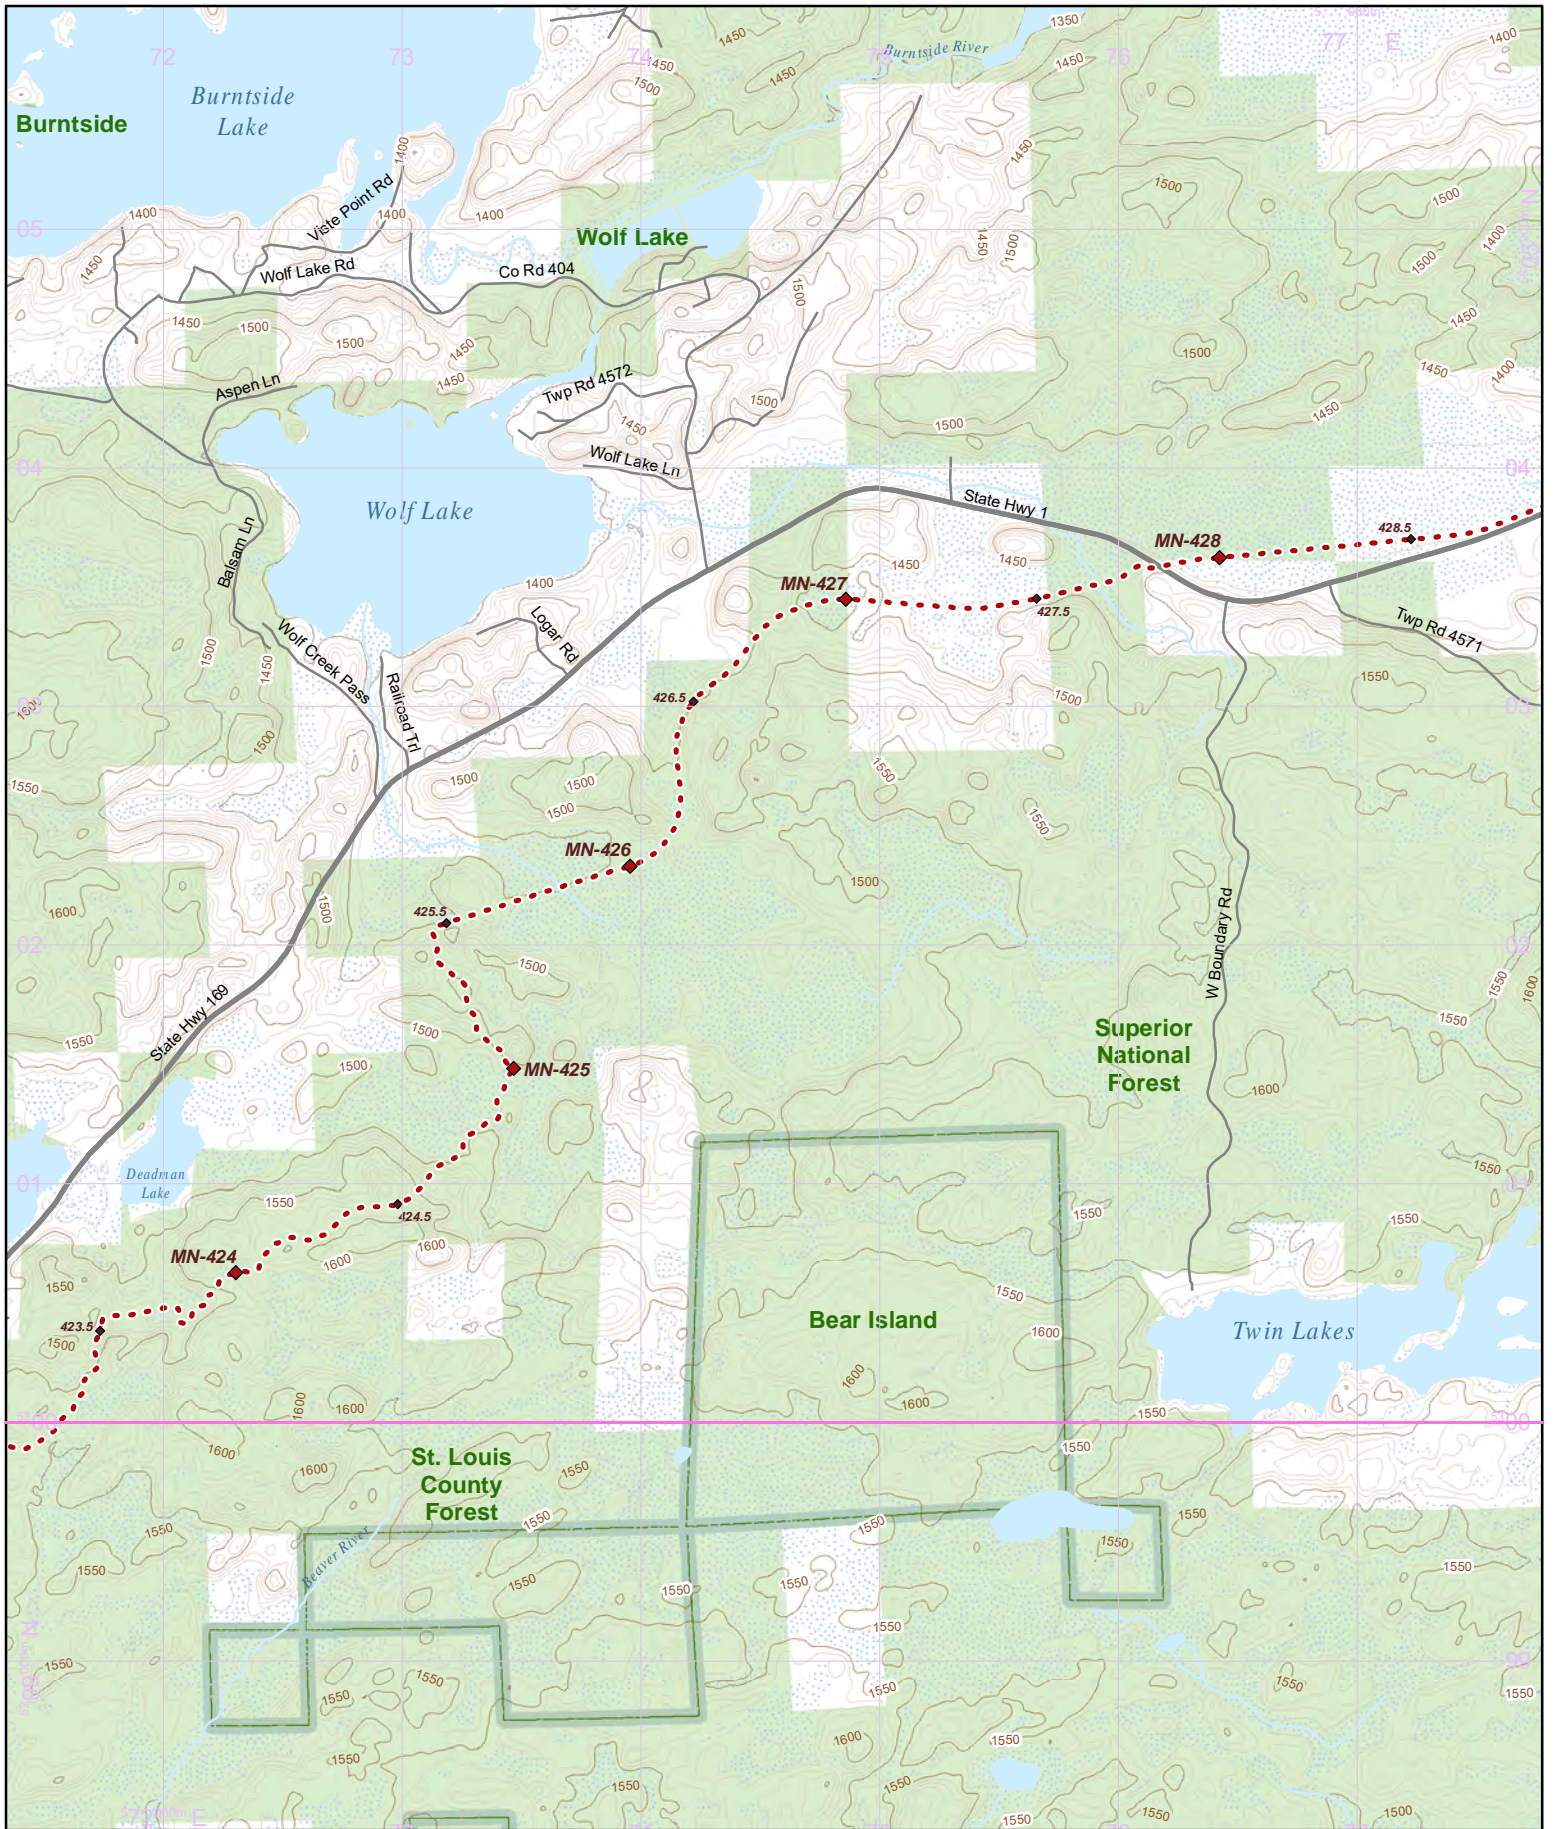

Hike it. Build it. Love it. Support it. Please support the mapping program with a gift today. Enjoy your complimentary North Country National Scenic Trail map download, and happy hiking!

- Parking
- Camping
- Point of Interest
- NCT
- On-Road
- 1/2 mile Intervals
- Nearby Trail
- 10' Contour Interval
- Public Lands
- County Bndry
- Wetlands