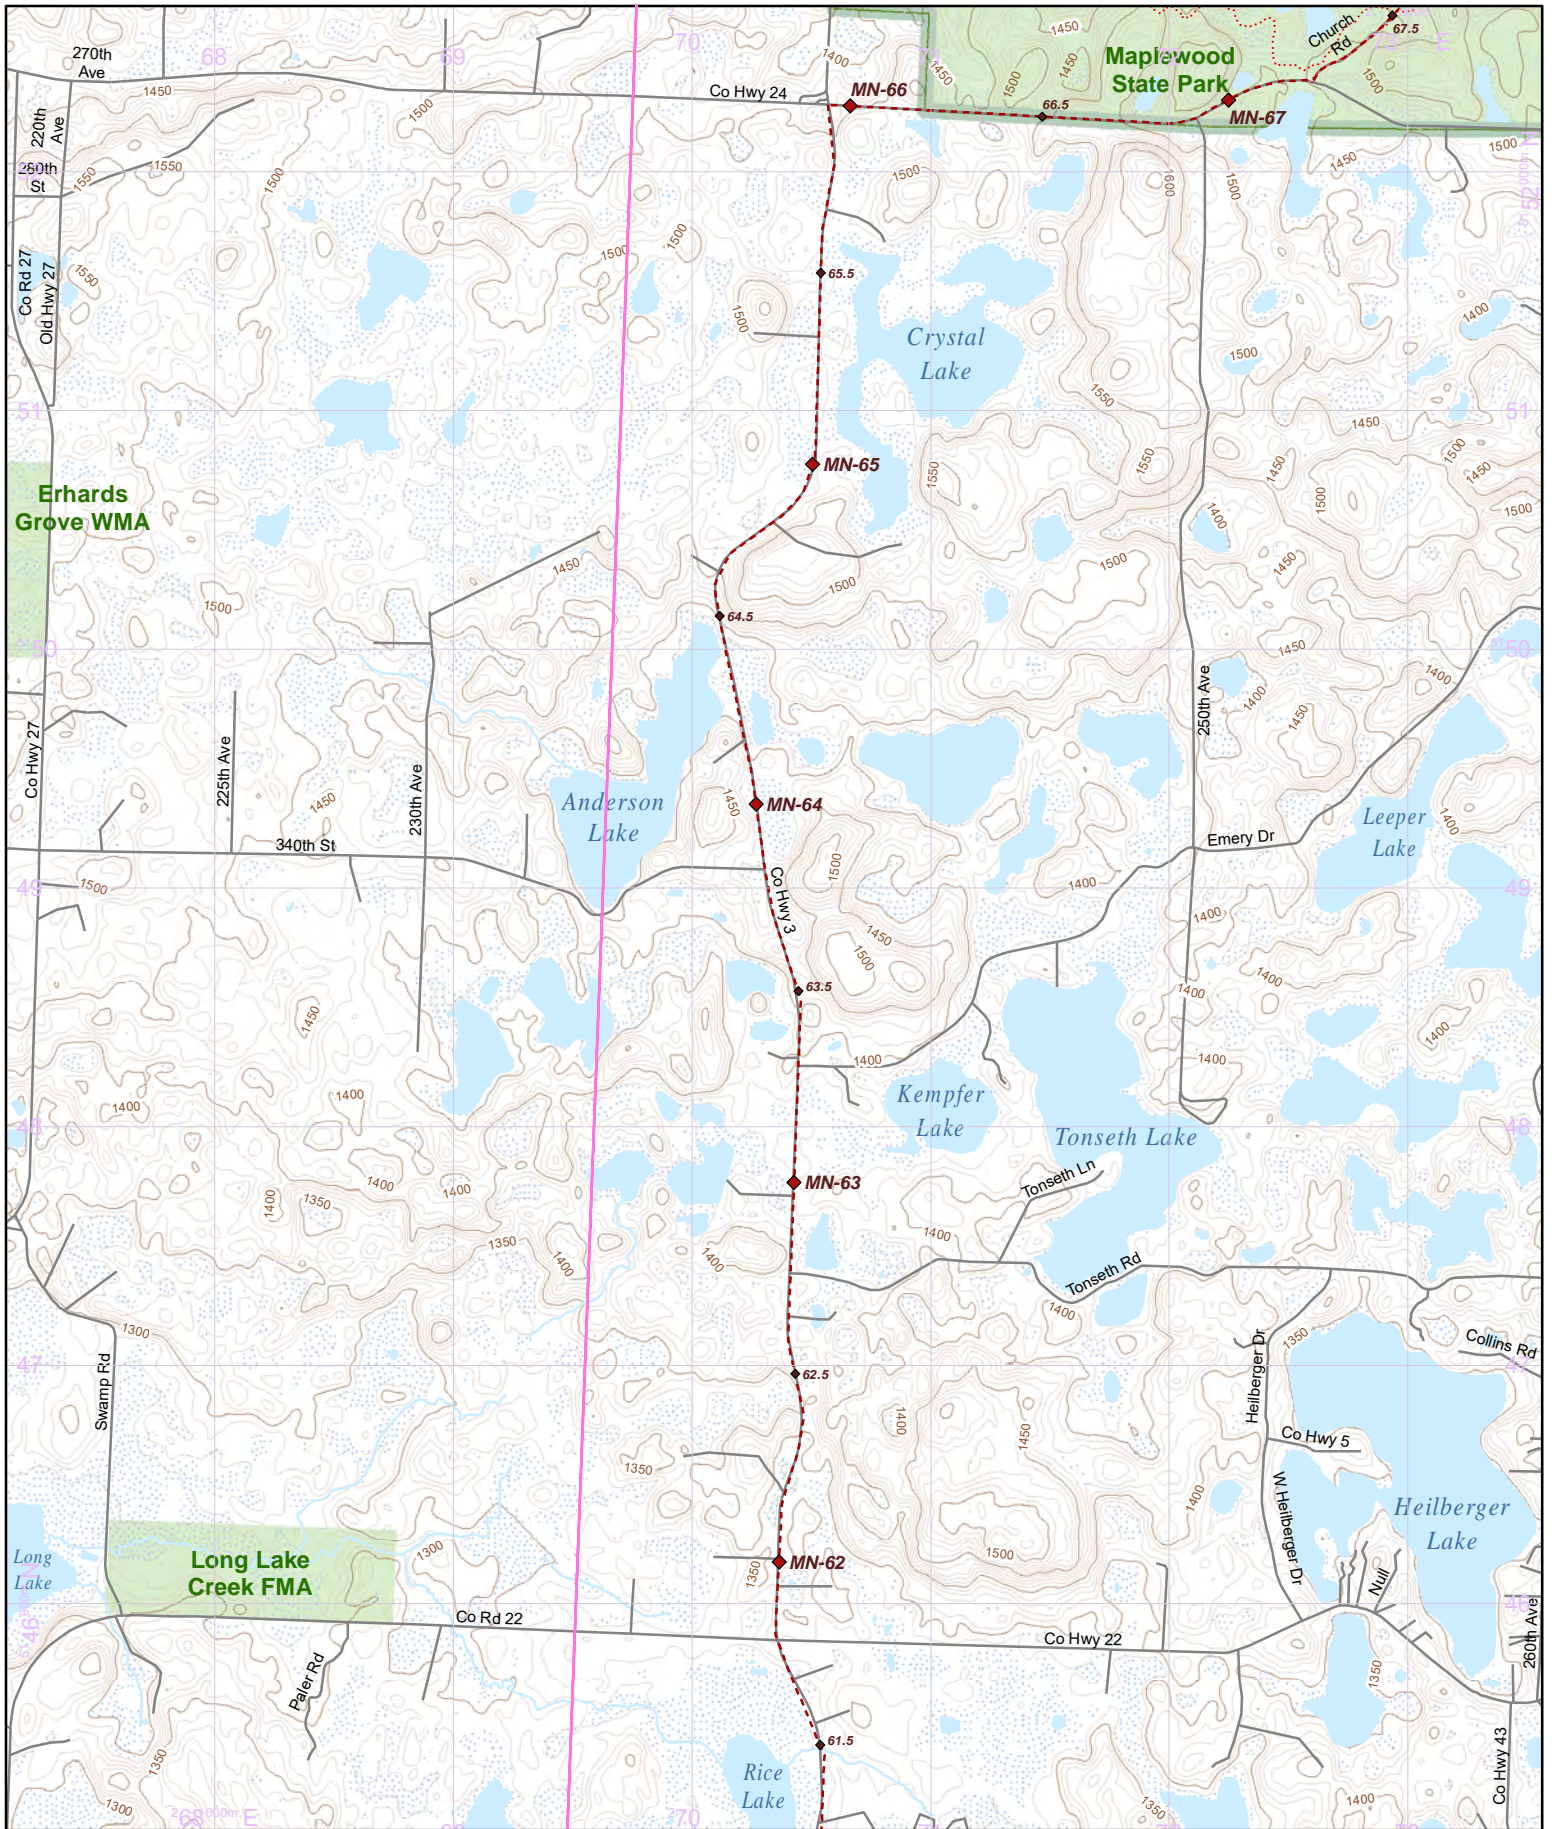

- Parking
- Camping
- Point of Interest
- NCT
- On-Road
- 1/2 mile Intervals
- Nearby Trail
- 10' Contour Interval
- Public Lands
- County Bndry.
- Wetlands

North Country National Scenic Trail

Minnesota Map Series

MN-013

Minnesota Waters and Prairie Chapter Region

Warning: Reroutes will shift all of the mile points in a state.

Make sure everyone in your group has the most recent maps and information by visiting: northcountrytrail.org

Update Version - 3/29/2024

Use this map on your mobile device w/ the "PDFMaps" app from Avenza - <http://avenza.com/pdf-maps>
To add this map at no cost from the Avenza Store, visit:
<https://northcountrytrail.org/the-trail/trail-map-and-downloads/>
Under "Mobile Maps"

N 1:31,680 UTM 15 NAD 83

1 in = 0.5 miles

Hike it. Build it. Love it. Support it. Please support the mapping program with a gift today. Enjoy your complimentary North Country National Scenic Trail map download, and happy hiking!