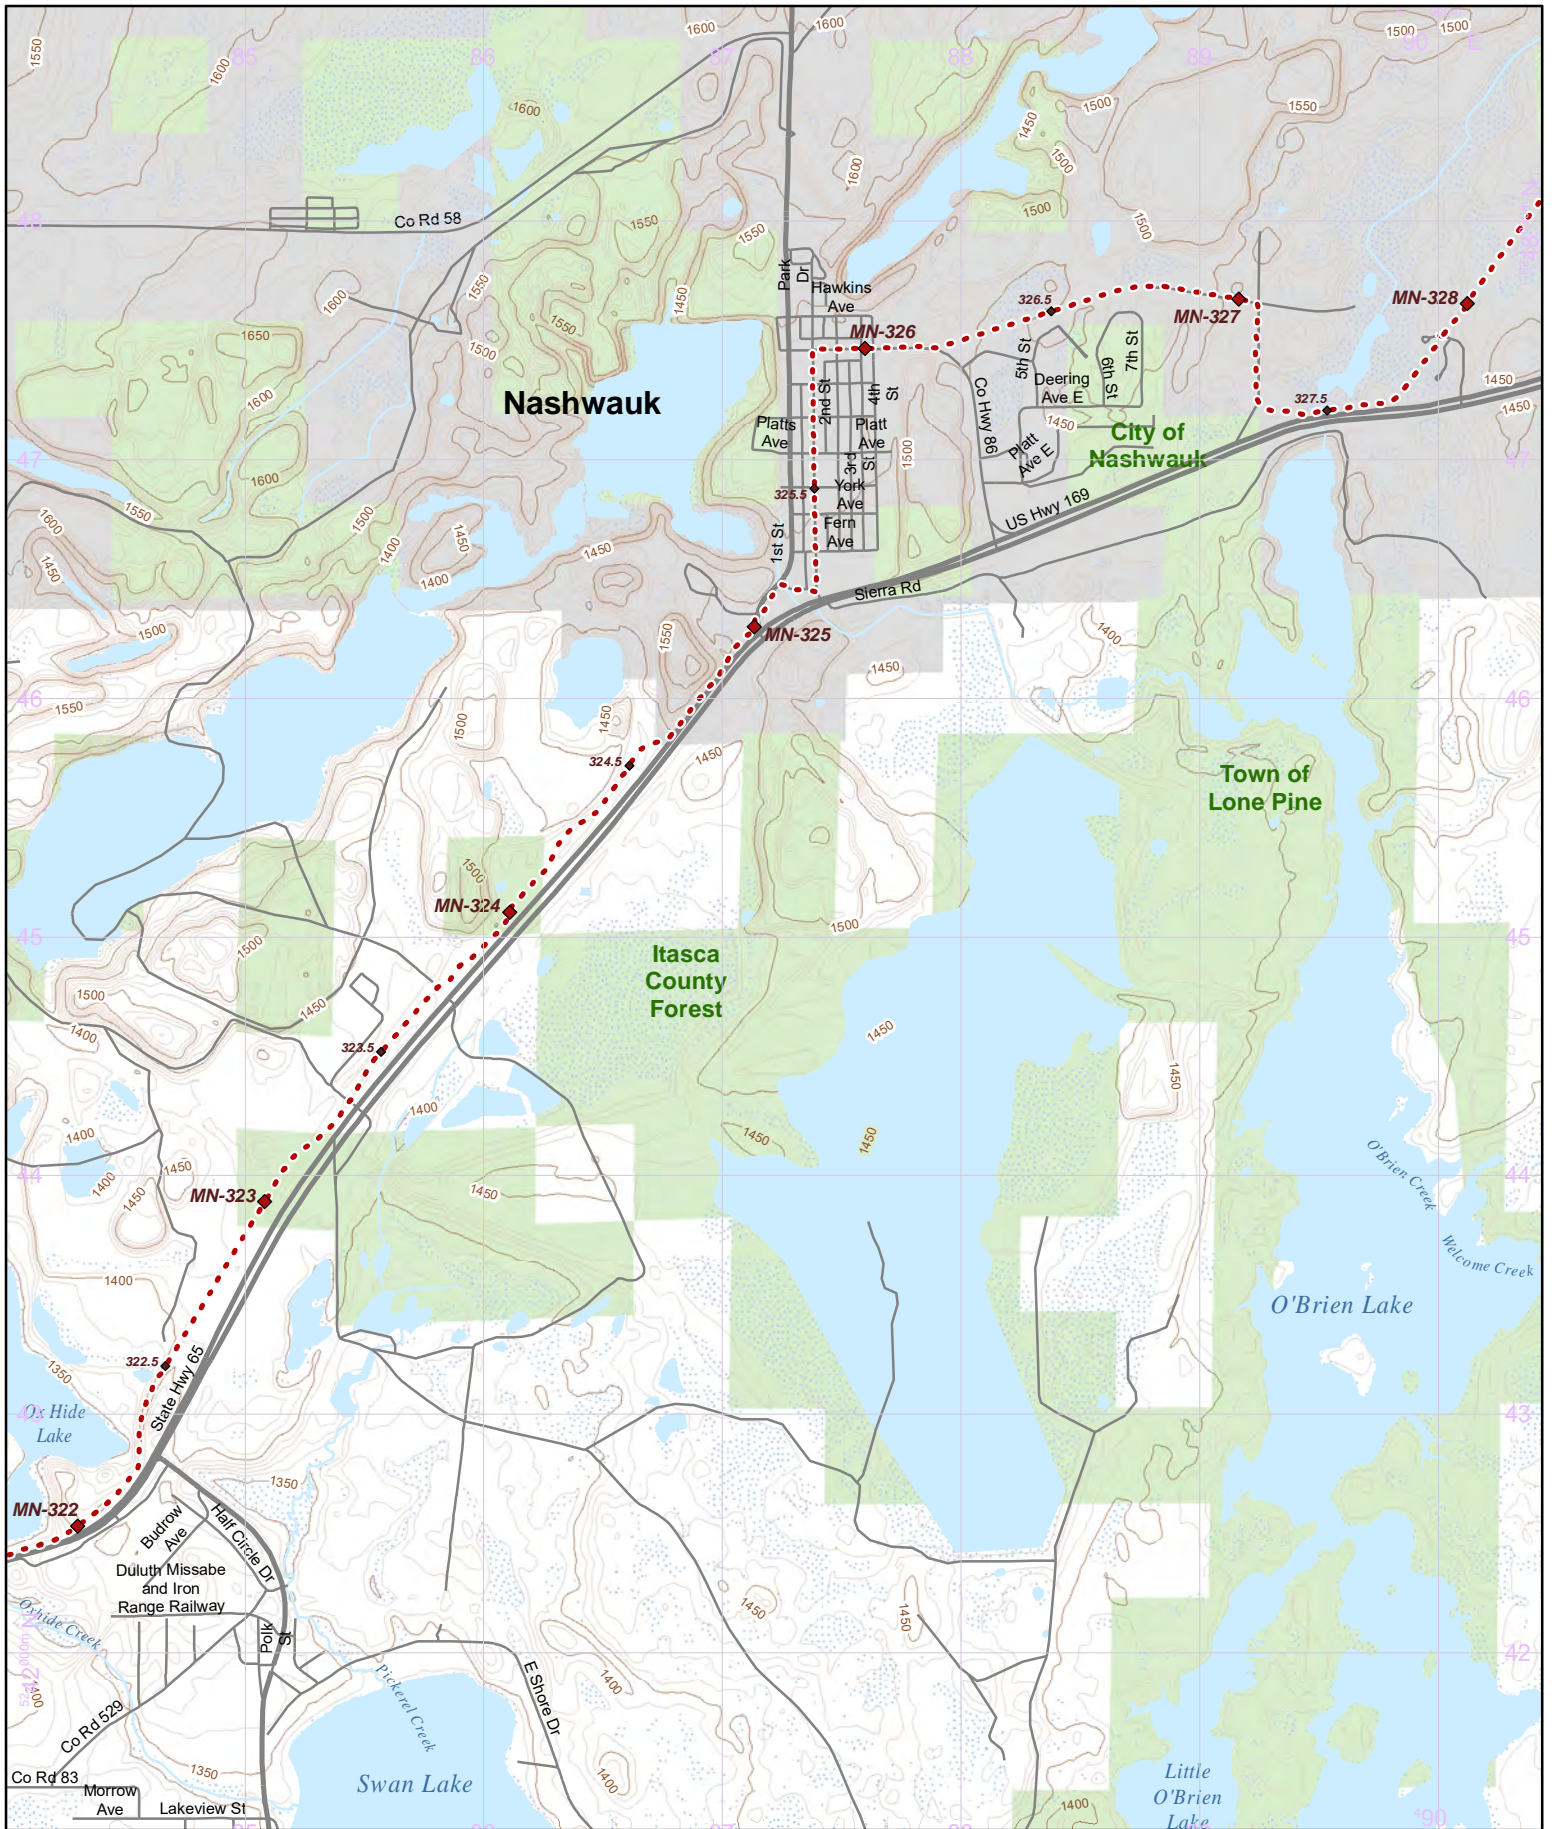

N 1:31,680 UTM 15 NAD 83

1 in = 0.5 miles

Hike it. Build it. Love it. Support it. Please support the mapping program with a gift today. Enjoy your complimentary North Country National Scenic Trail map download, and happy hiking!