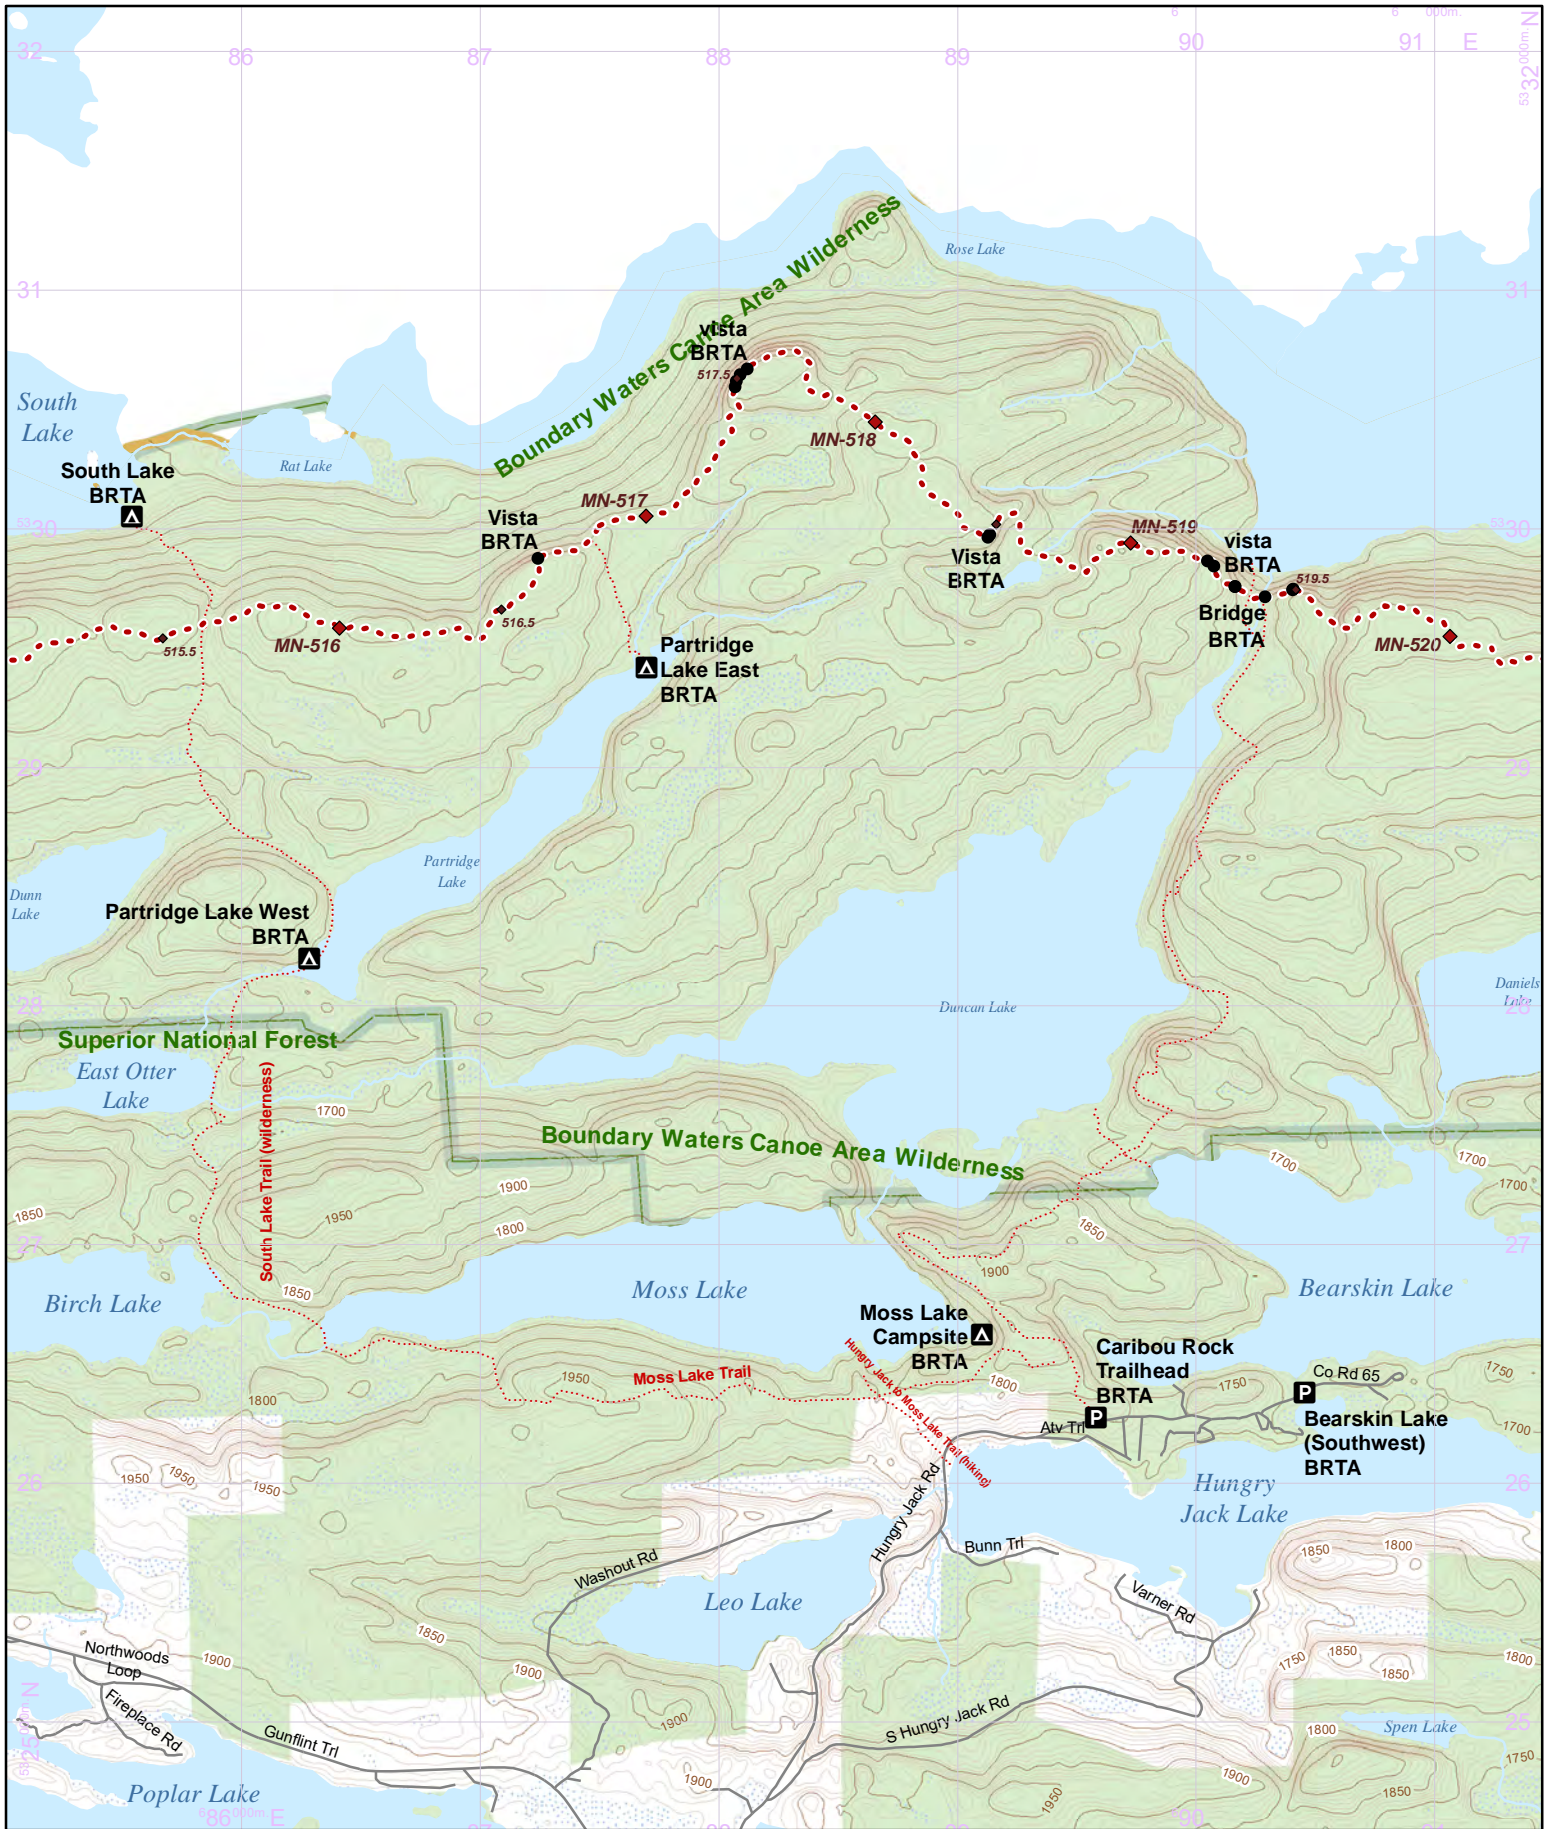

N 1:31,680 UTM 15 NAD 83

1 in = 0.5 miles

Hike it. Build it. Love it. Support it. Please support the mapping program with a gift today. Enjoy your complimentary North Country National Scenic Trail map download, and happy hiking!