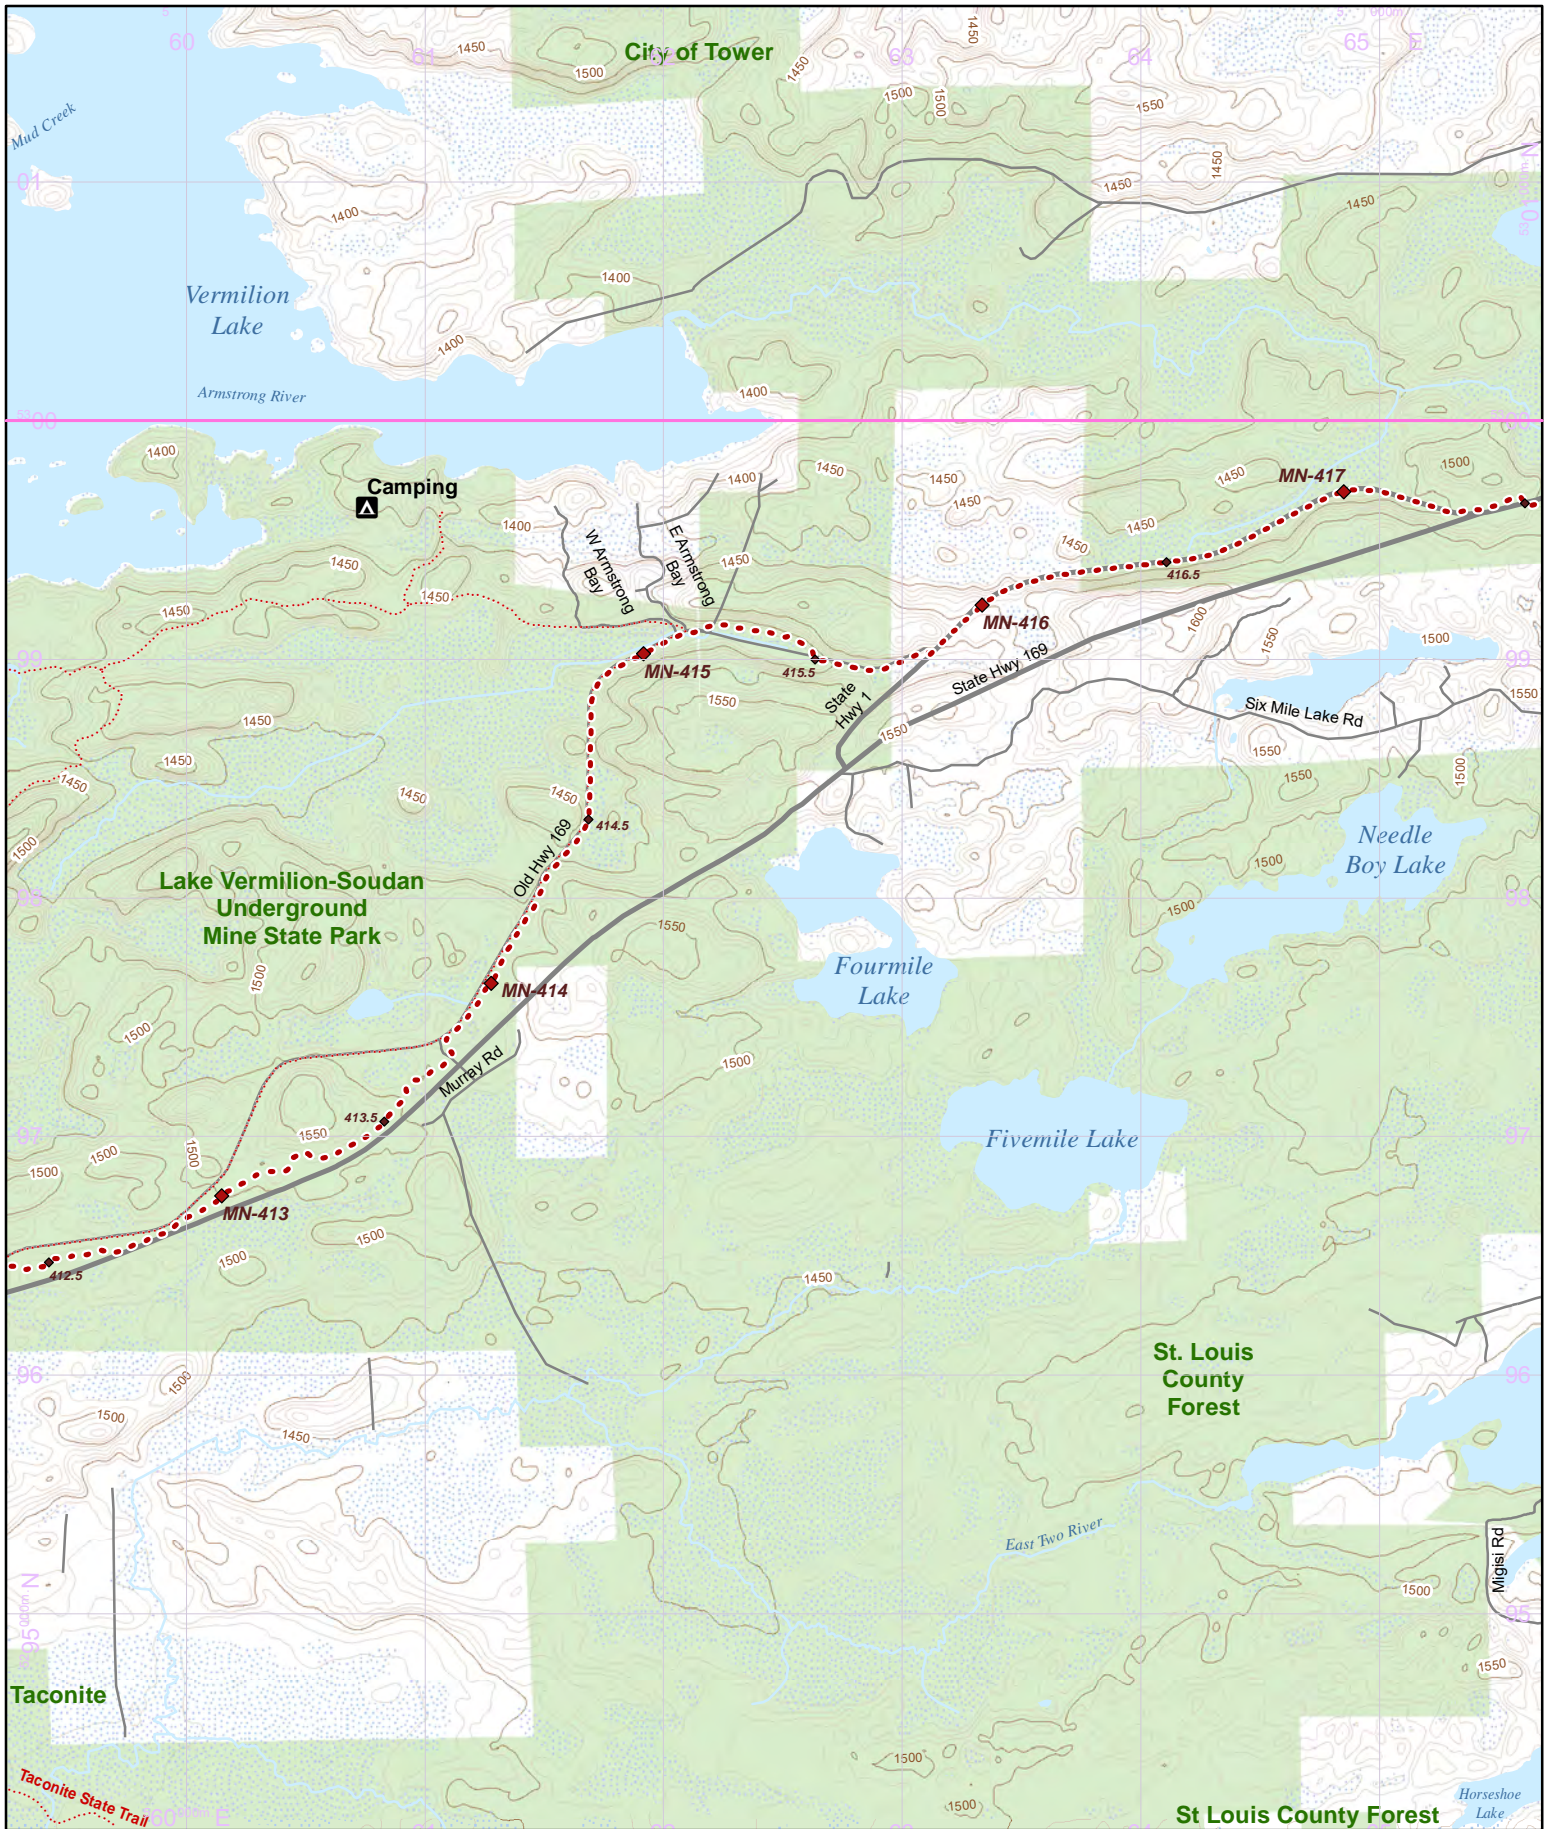

- Parking
- Camping
- Point of Interest
- NCT
- On-Road
- 1/2 mile Intervals
- Nearby Trail
- 10' Contour Interval
- Public Lands
- County Bndry.
- Wetlands

Hike it. Build it. Love it. Support it. Please support the mapping program with a gift today. Enjoy your complimentary North Country National Scenic Trail map download, and happy hiking!

North Country National Scenic Trail

Minnesota Map Series

MN-076

Northeast Minnesota Region

Warning: Reroutes will shift all of the mile points in a state. Make sure everyone in your group has the most recent maps and information by visiting: northcountrytrail.org

Update Version - 3/29/2024

N 1:31,680 UTM 15 NAD 83
1 in = 0.5 miles

Use this map on your mobile device w/ the "PDFMaps" app from Avenza - <http://avenza.com/pdf-maps>
To add this map at no cost from the Avenza Store, visit: <https://northcountrytrail.org/the-trail/trail-map-and-downloads/> Under "Mobile Maps"