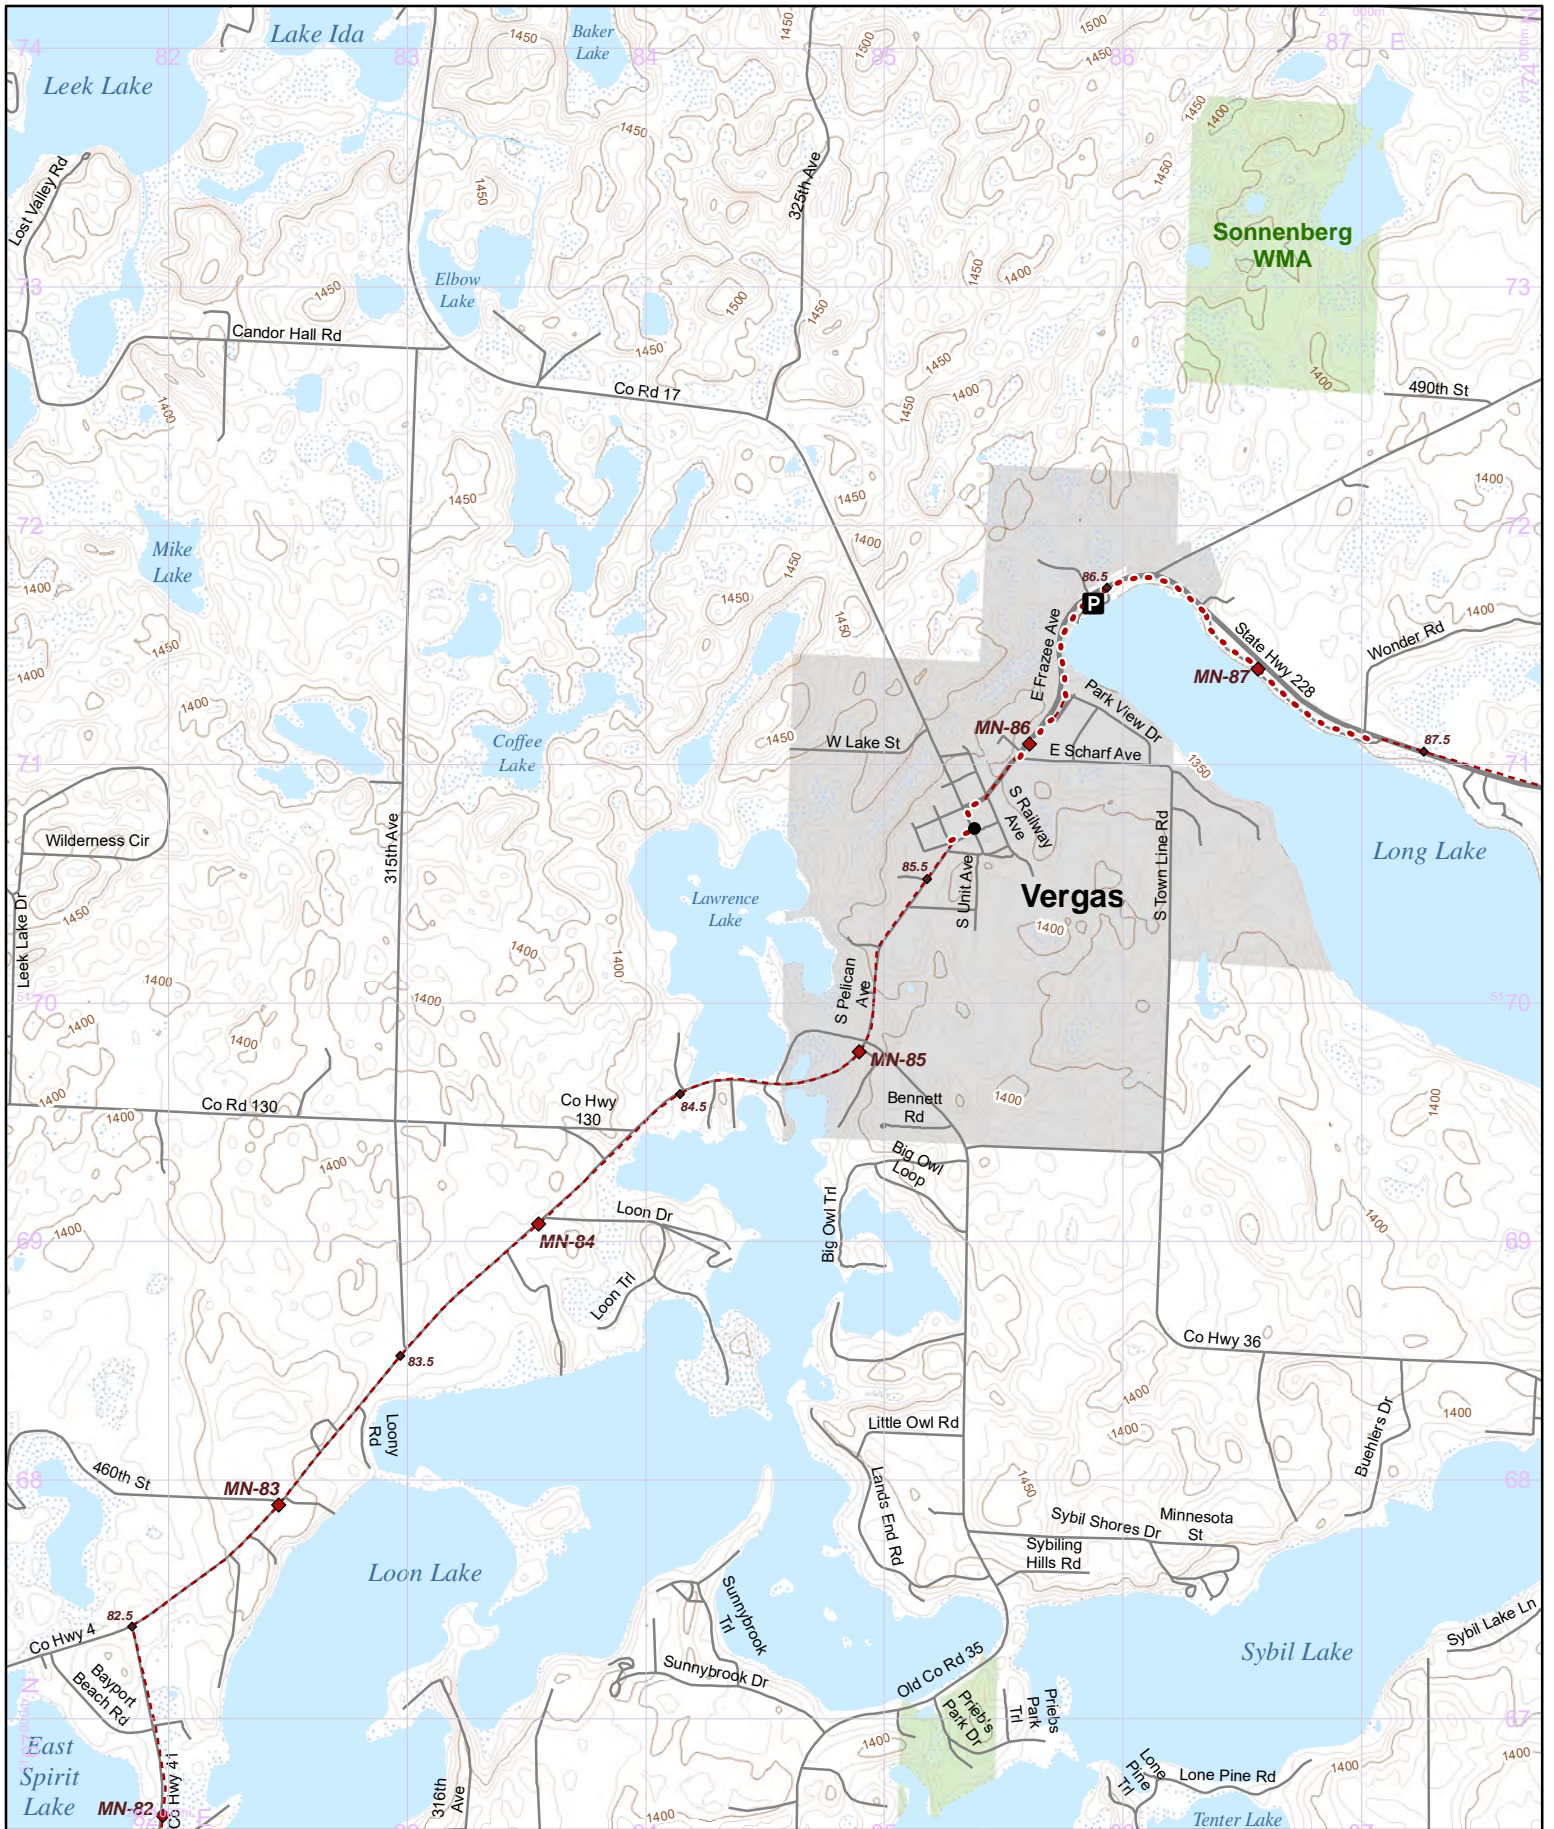

- Parking
- Camping
- Point of Interest
- NCT
- On-Road
- 1/2 mile Intervals
- Nearby Trail
- 10' Contour Interval
- Public Lands
- County Bndry.
- Wetlands

North Country National Scenic Trail

Minnesota Map Series

MN-017

Minnesota Waters and Prairie Chapter Region

Warning: Reroutes will shift all of the mile points in a state. Make sure everyone in your group has the most recent maps and information by visiting: northcountrytrail.org

Update Version - 3/29/2024

N 1:31,680 UTM 15 NAD 83
1 in = 0.5 miles

Use this map on your mobile device w/ the "PDFMaps" app from Avenza - <http://avenza.com/pdf-maps>
To add this map at no cost from the Avenza Store, visit: <https://northcountrytrail.org/the-trail/trail-map-and-downloads/>
Under "Mobile Maps"

Hike it. Build it. Love it. Support it. Please support the mapping program with a gift today. Enjoy your complimentary North Country National Scenic Trail map download, and happy hiking!