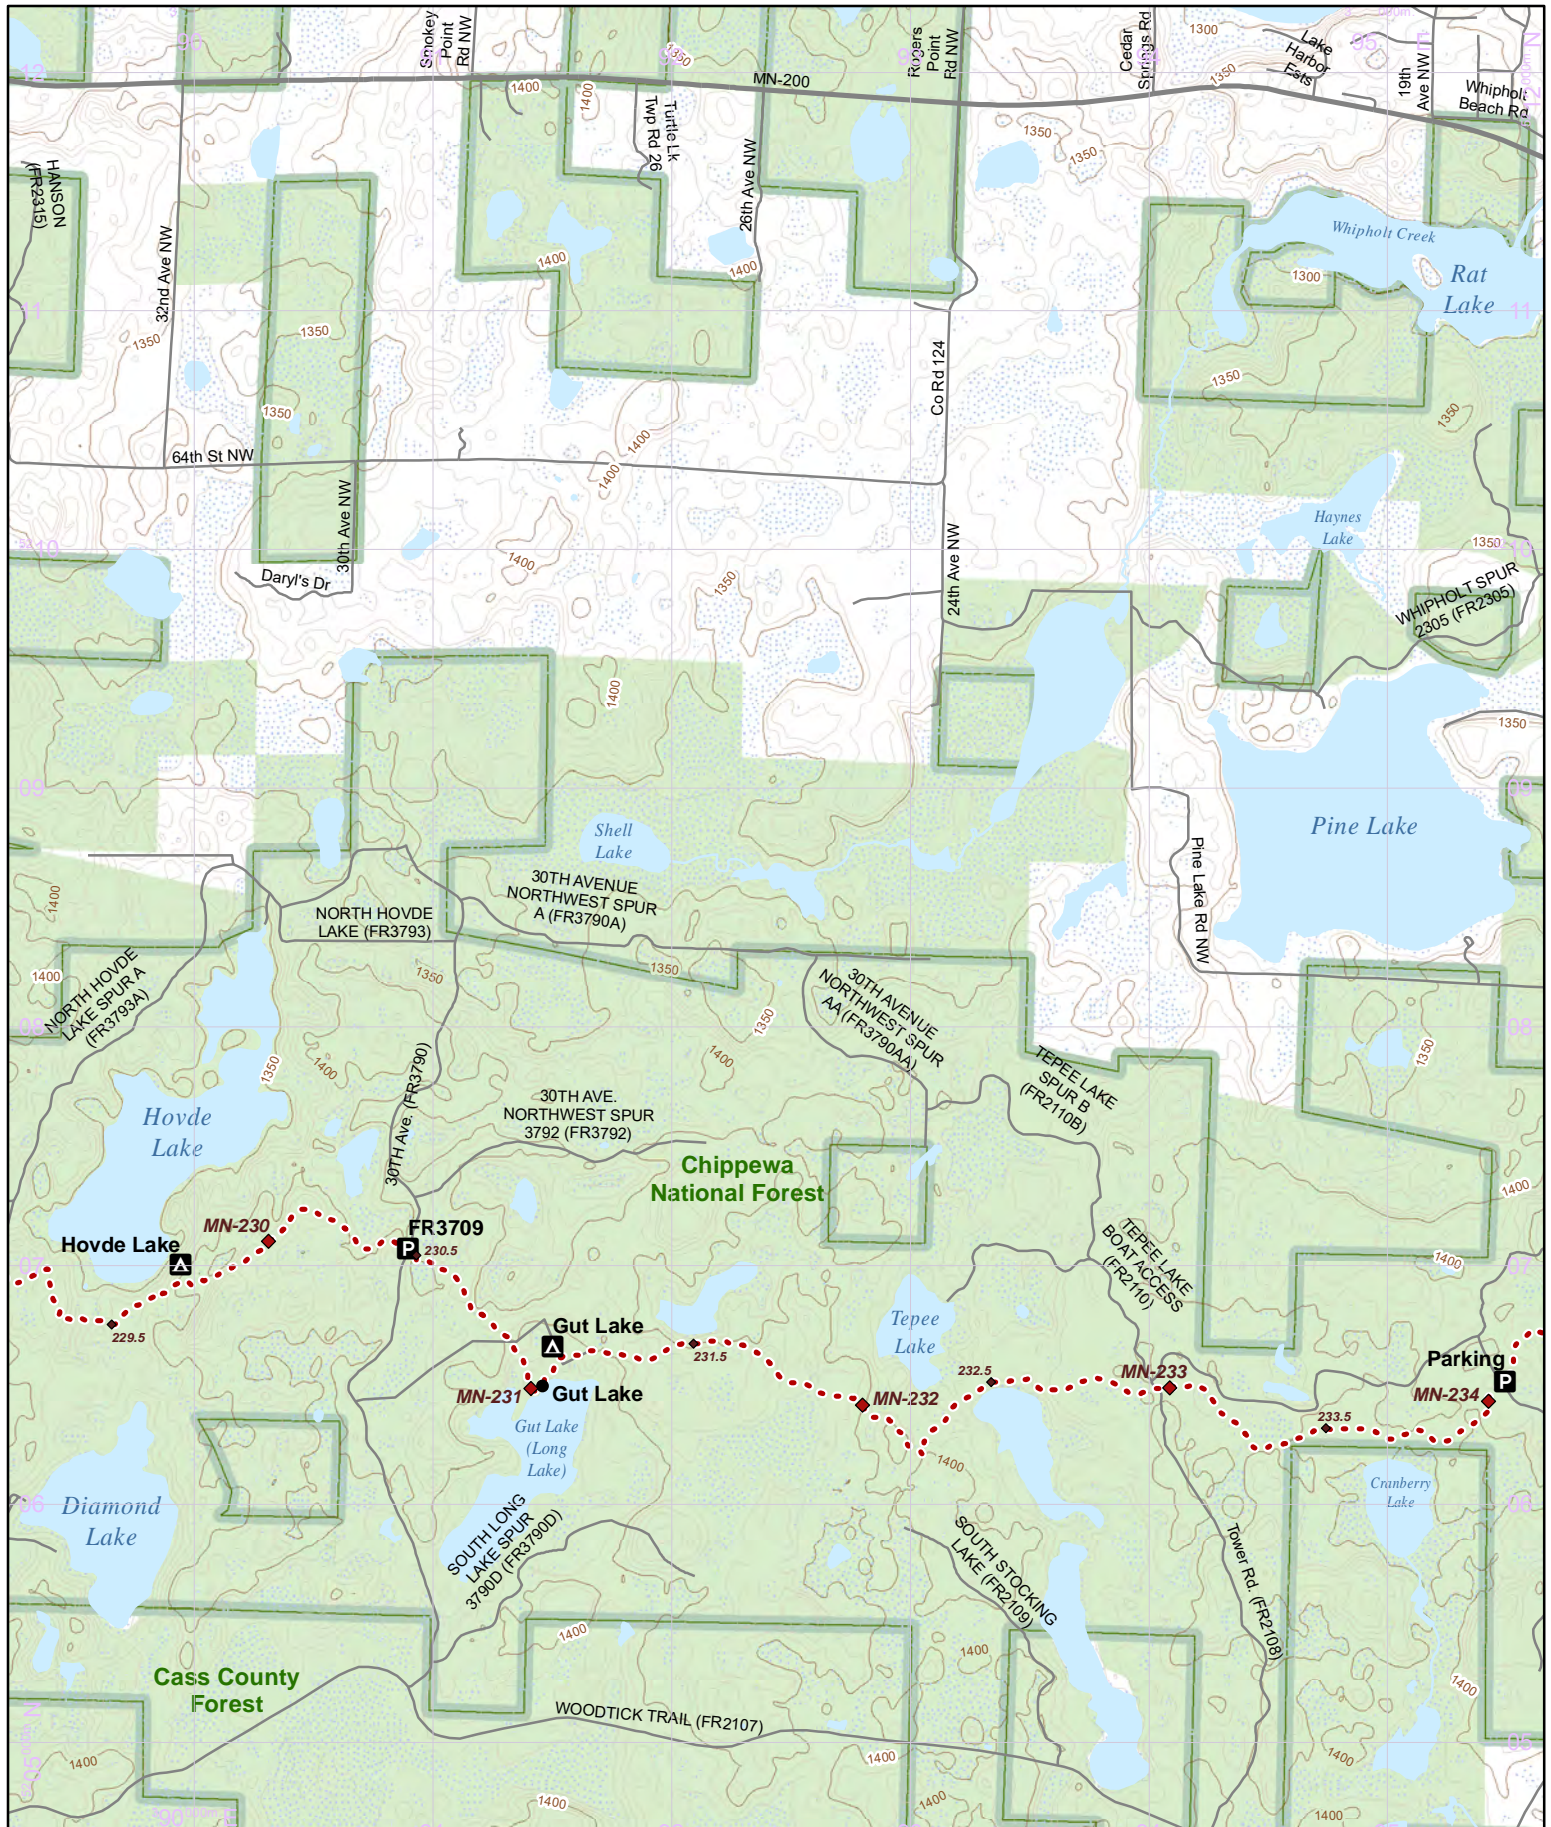

N 1:31,680 UTM 15 NAD 83

1 in = 0.5 miles

Hike it. Build it. Love it. Support it. Please support the mapping program with a gift today. Enjoy your complimentary North Country National Scenic Trail map download, and happy hiking!