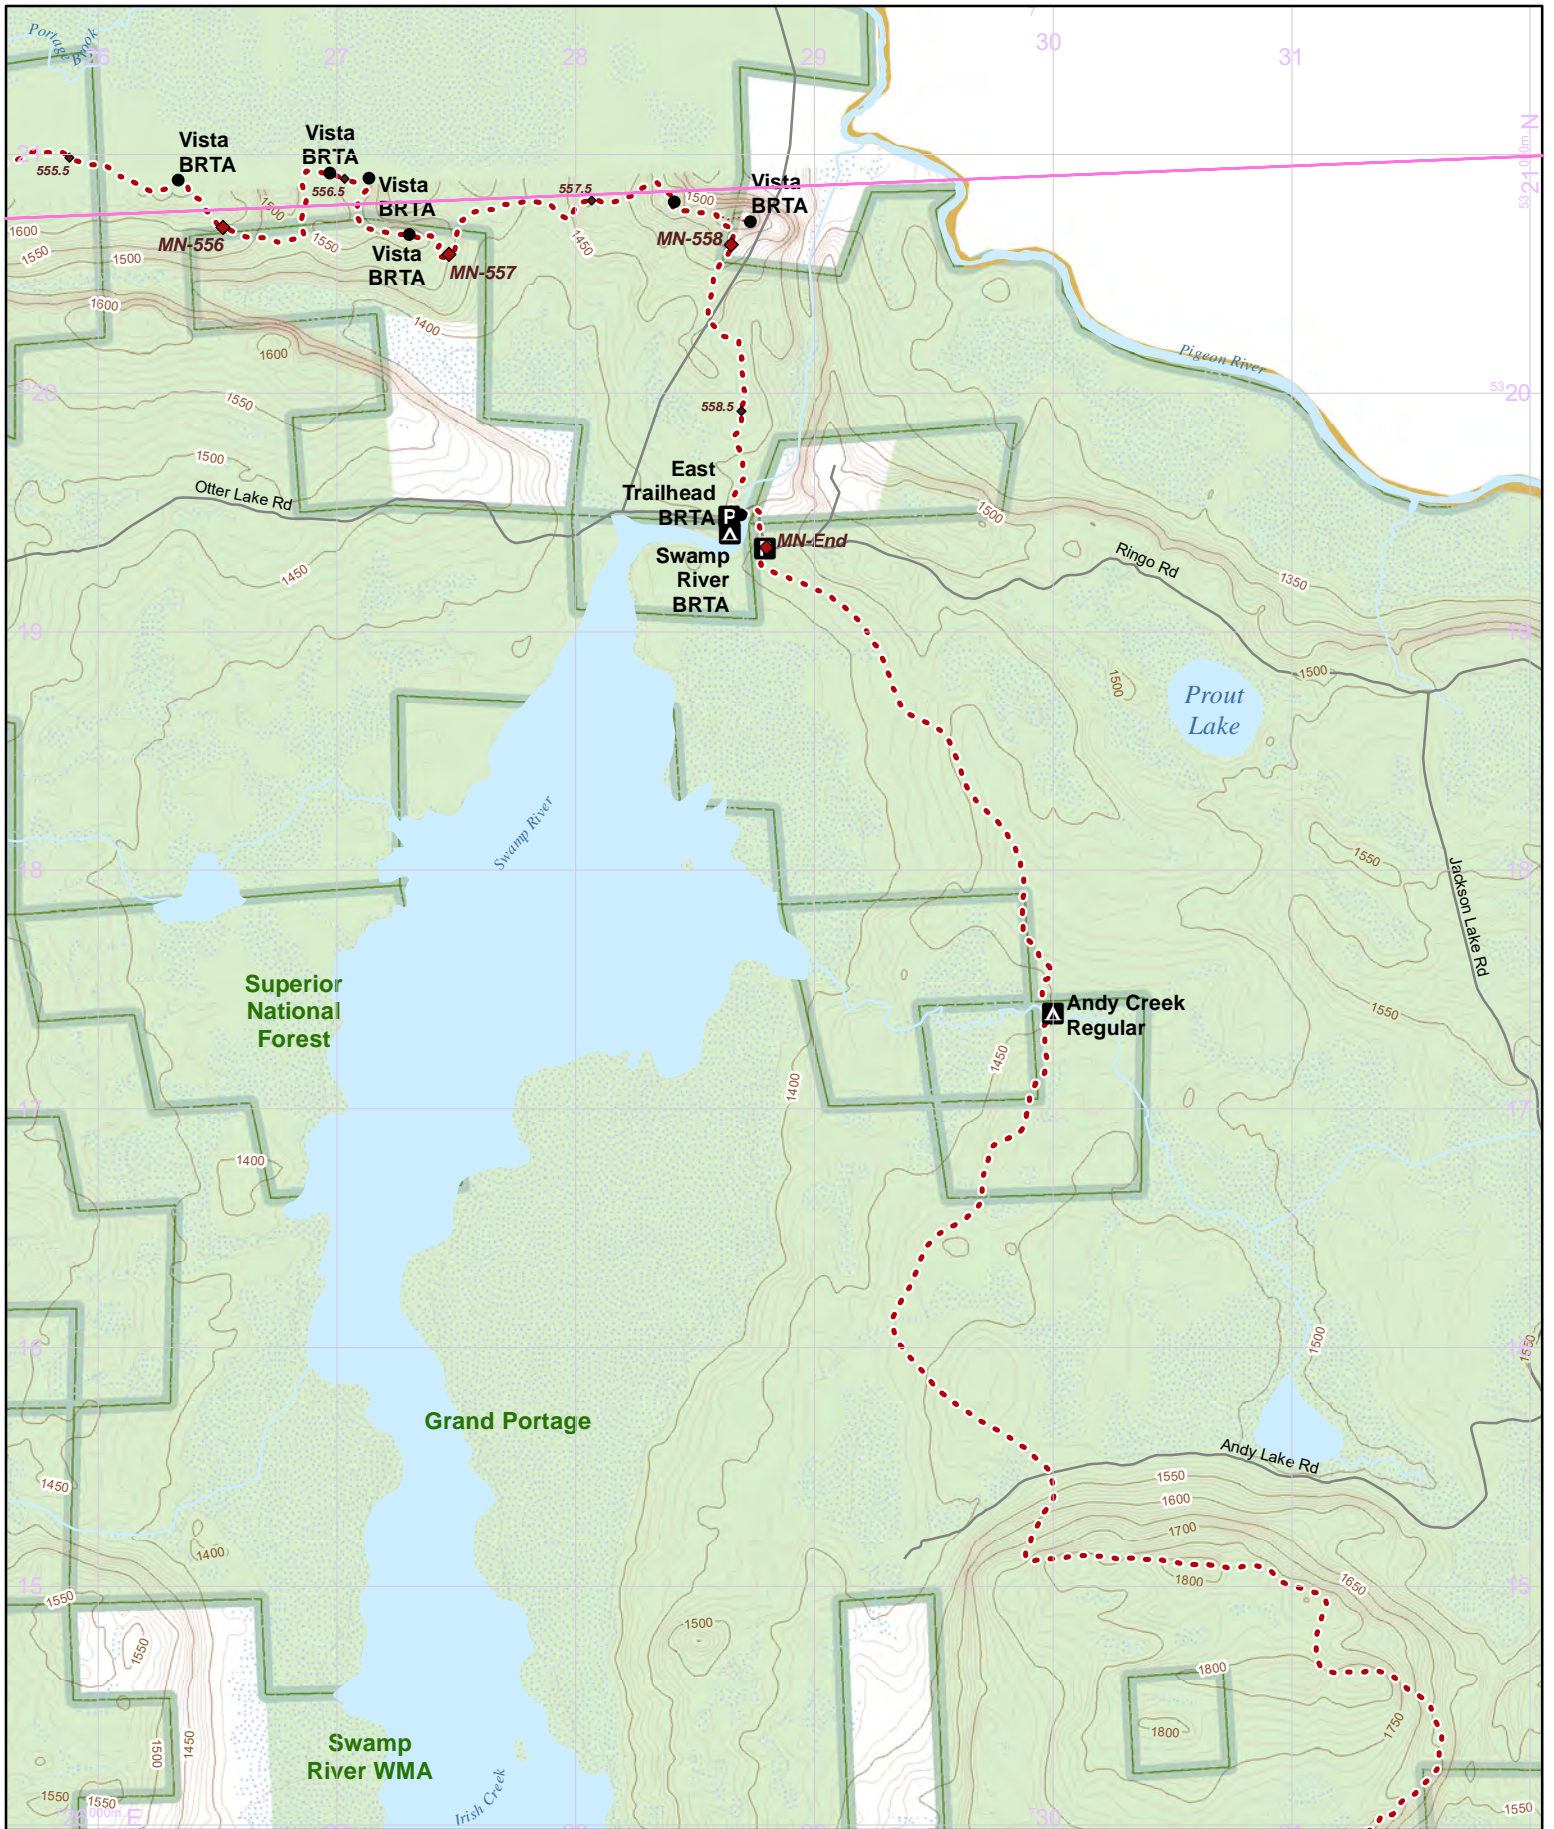

- Parking
- Camping
- Point of Interest
- NCT
- On-Road
- 1/2 mile Intervals
- Nearby Trail
- 10' Contour Interval
- Public Lands
- County Bndry
- Wetlands

North Country National Scenic Trail

Minnesota Map Series
MN-104
SHT Region

N 1:31,680 UTM 15 NAD 83
1 in = 0.5 miles

Warning: Reroutes will shift all of the mile points in a state.
Make sure everyone in your group has the most recent maps and information by visiting: northcountrytrail.org
Update Version - 3/29/2024

Use this map on your mobile device w/ the "PDFMaps" app from Avenza - <http://avenza.com/pdf-maps>
To add this map at no cost from the Avenza Store, visit: <https://northcountrytrail.org/the-trail/trail-map-and-downloads/>
Under "Mobile Maps"

Hike it. Build it. Love it. Support it. Please support the mapping program with a gift today. Enjoy your complimentary North Country National Scenic Trail map download, and happy hiking!