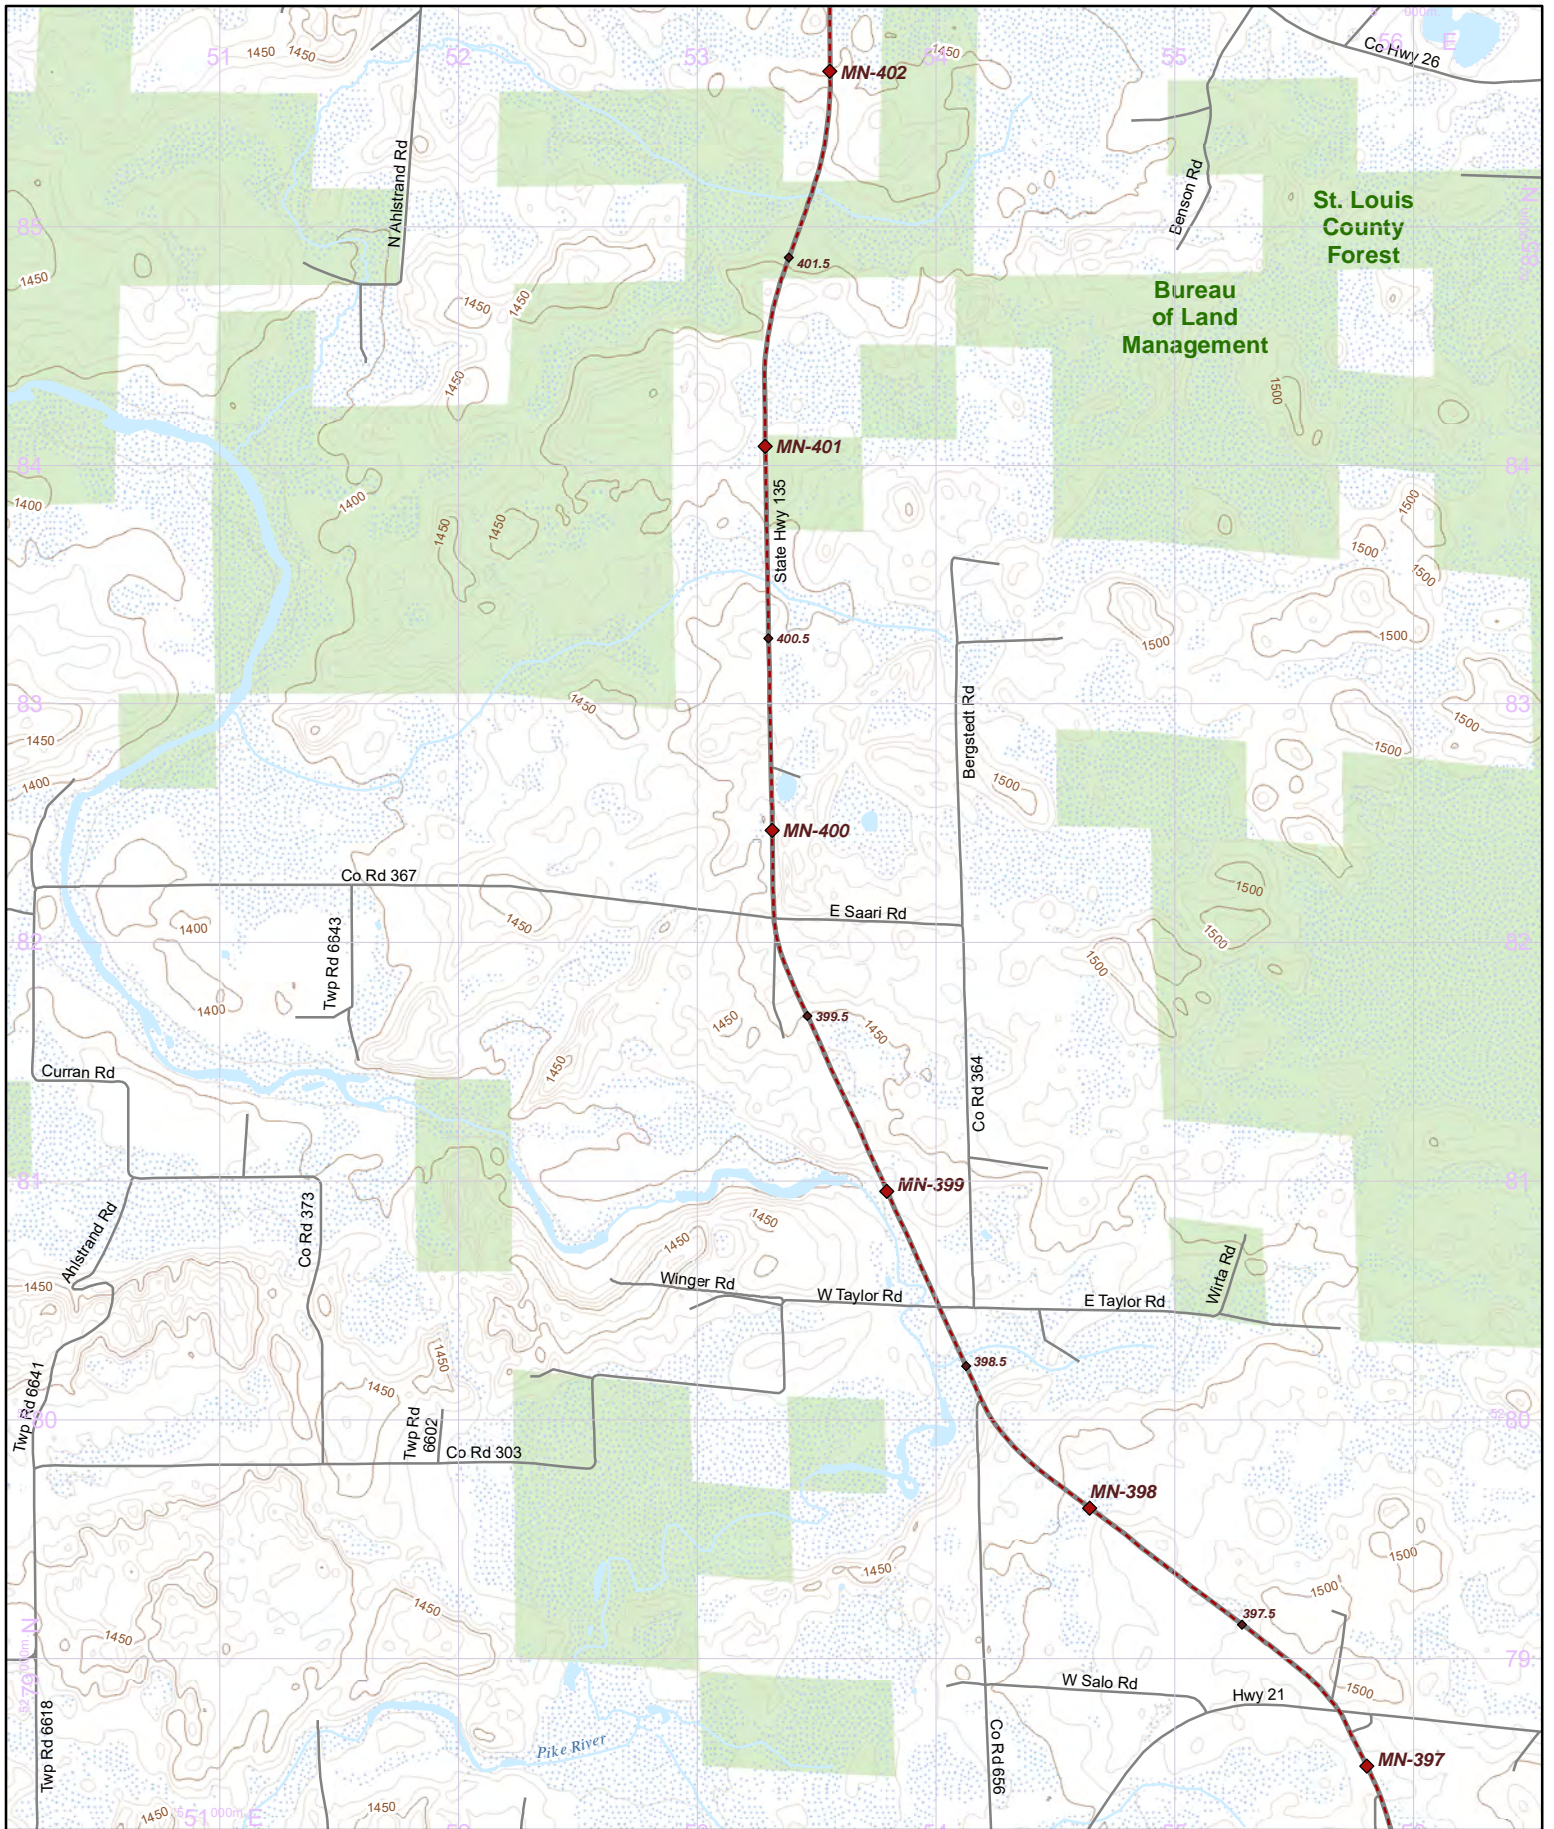

- Parking
- Camping
- Point of Interest
- NCT
- On-Road
- 1/2 mile Intervals
- Nearby Trail
- 10' Contour Interval
- Public Lands
- County Bndry.
- Wetlands

North Country National Scenic Trail

Minnesota Map Series

MN-073

Northeast Minnesota Region

Warning: Reroutes will shift all of the mile points in a state.

Make sure everyone in your group has the most recent maps and information by visiting: northcountrytrail.org

Update Version - 3/29/2024

Use this map on your mobile device w/ the "PDFMaps" app from Avenza - <http://avenza.com/pdf-maps>
To add this map at no cost from the Avenza Store, visit:
<https://northcountrytrail.org/the-trail/trail-map-and-downloads/>
Under "Mobile Maps"

N 1:31,680 UTM 15 NAD 83

1 in = 0.5 miles

Hike it. Build it. Love it. Support it. Please support the mapping program with a gift today. Enjoy your complimentary North Country National Scenic Trail map download, and happy hiking!