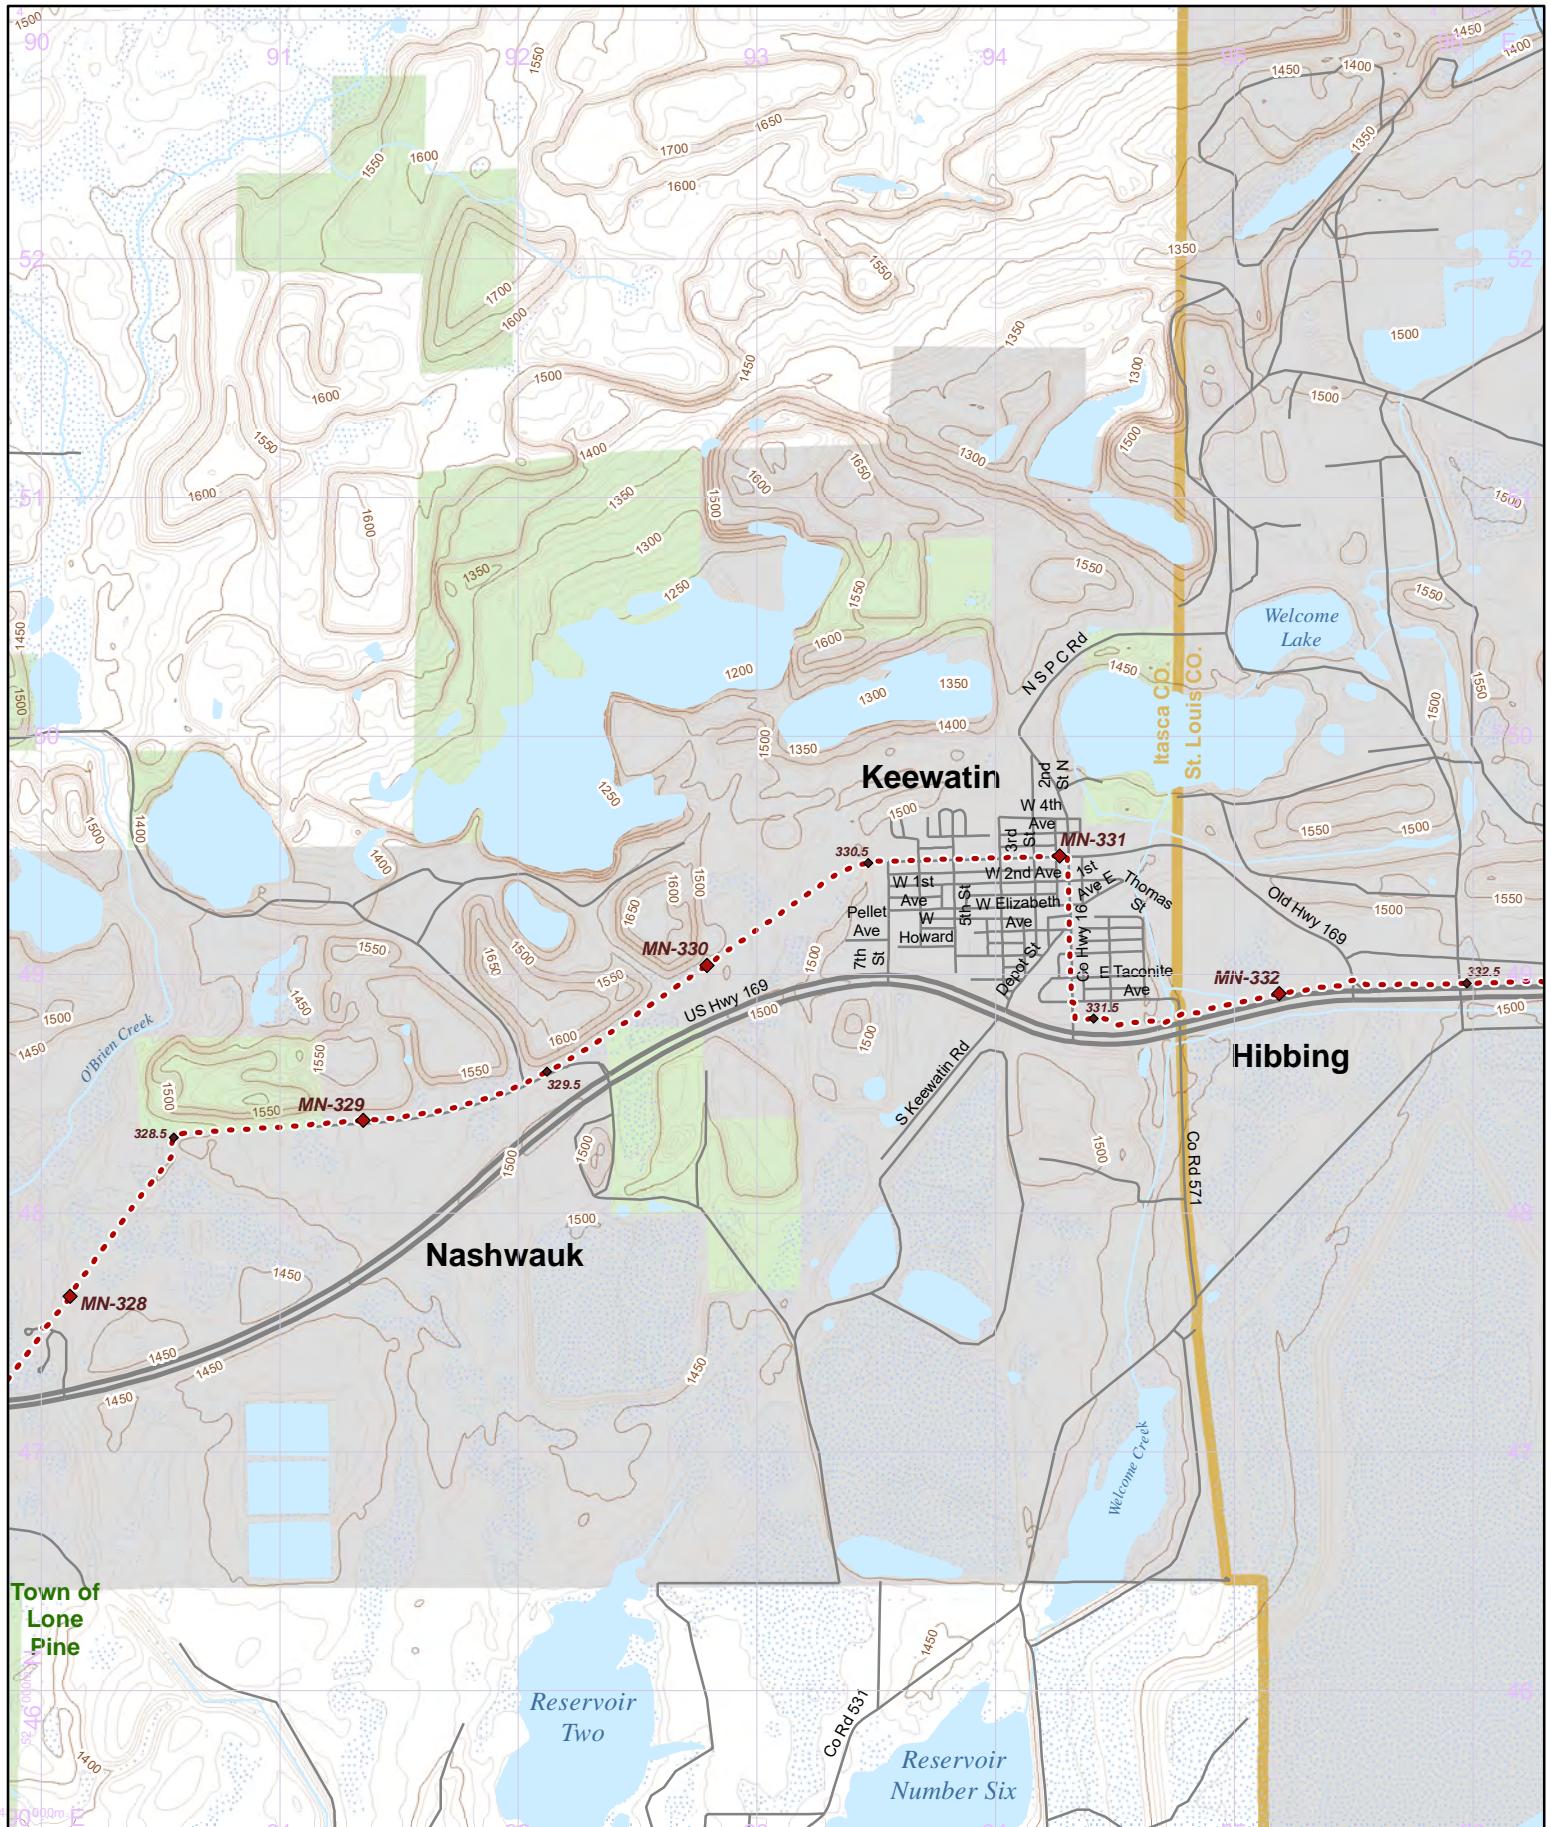

Hike it. Build it. Love it. Support it. Please support the mapping program with a gift today. Enjoy your complimentary North Country National Scenic Trail map download, and happy hiking!

- Parking
- Camping
- Point of Interest
- NCT
- On-Road
- 1/2 mile Intervals
- Nearby Trail
- 10' Contour Interval
- Public Lands
- County Bndry.
- Wetlands