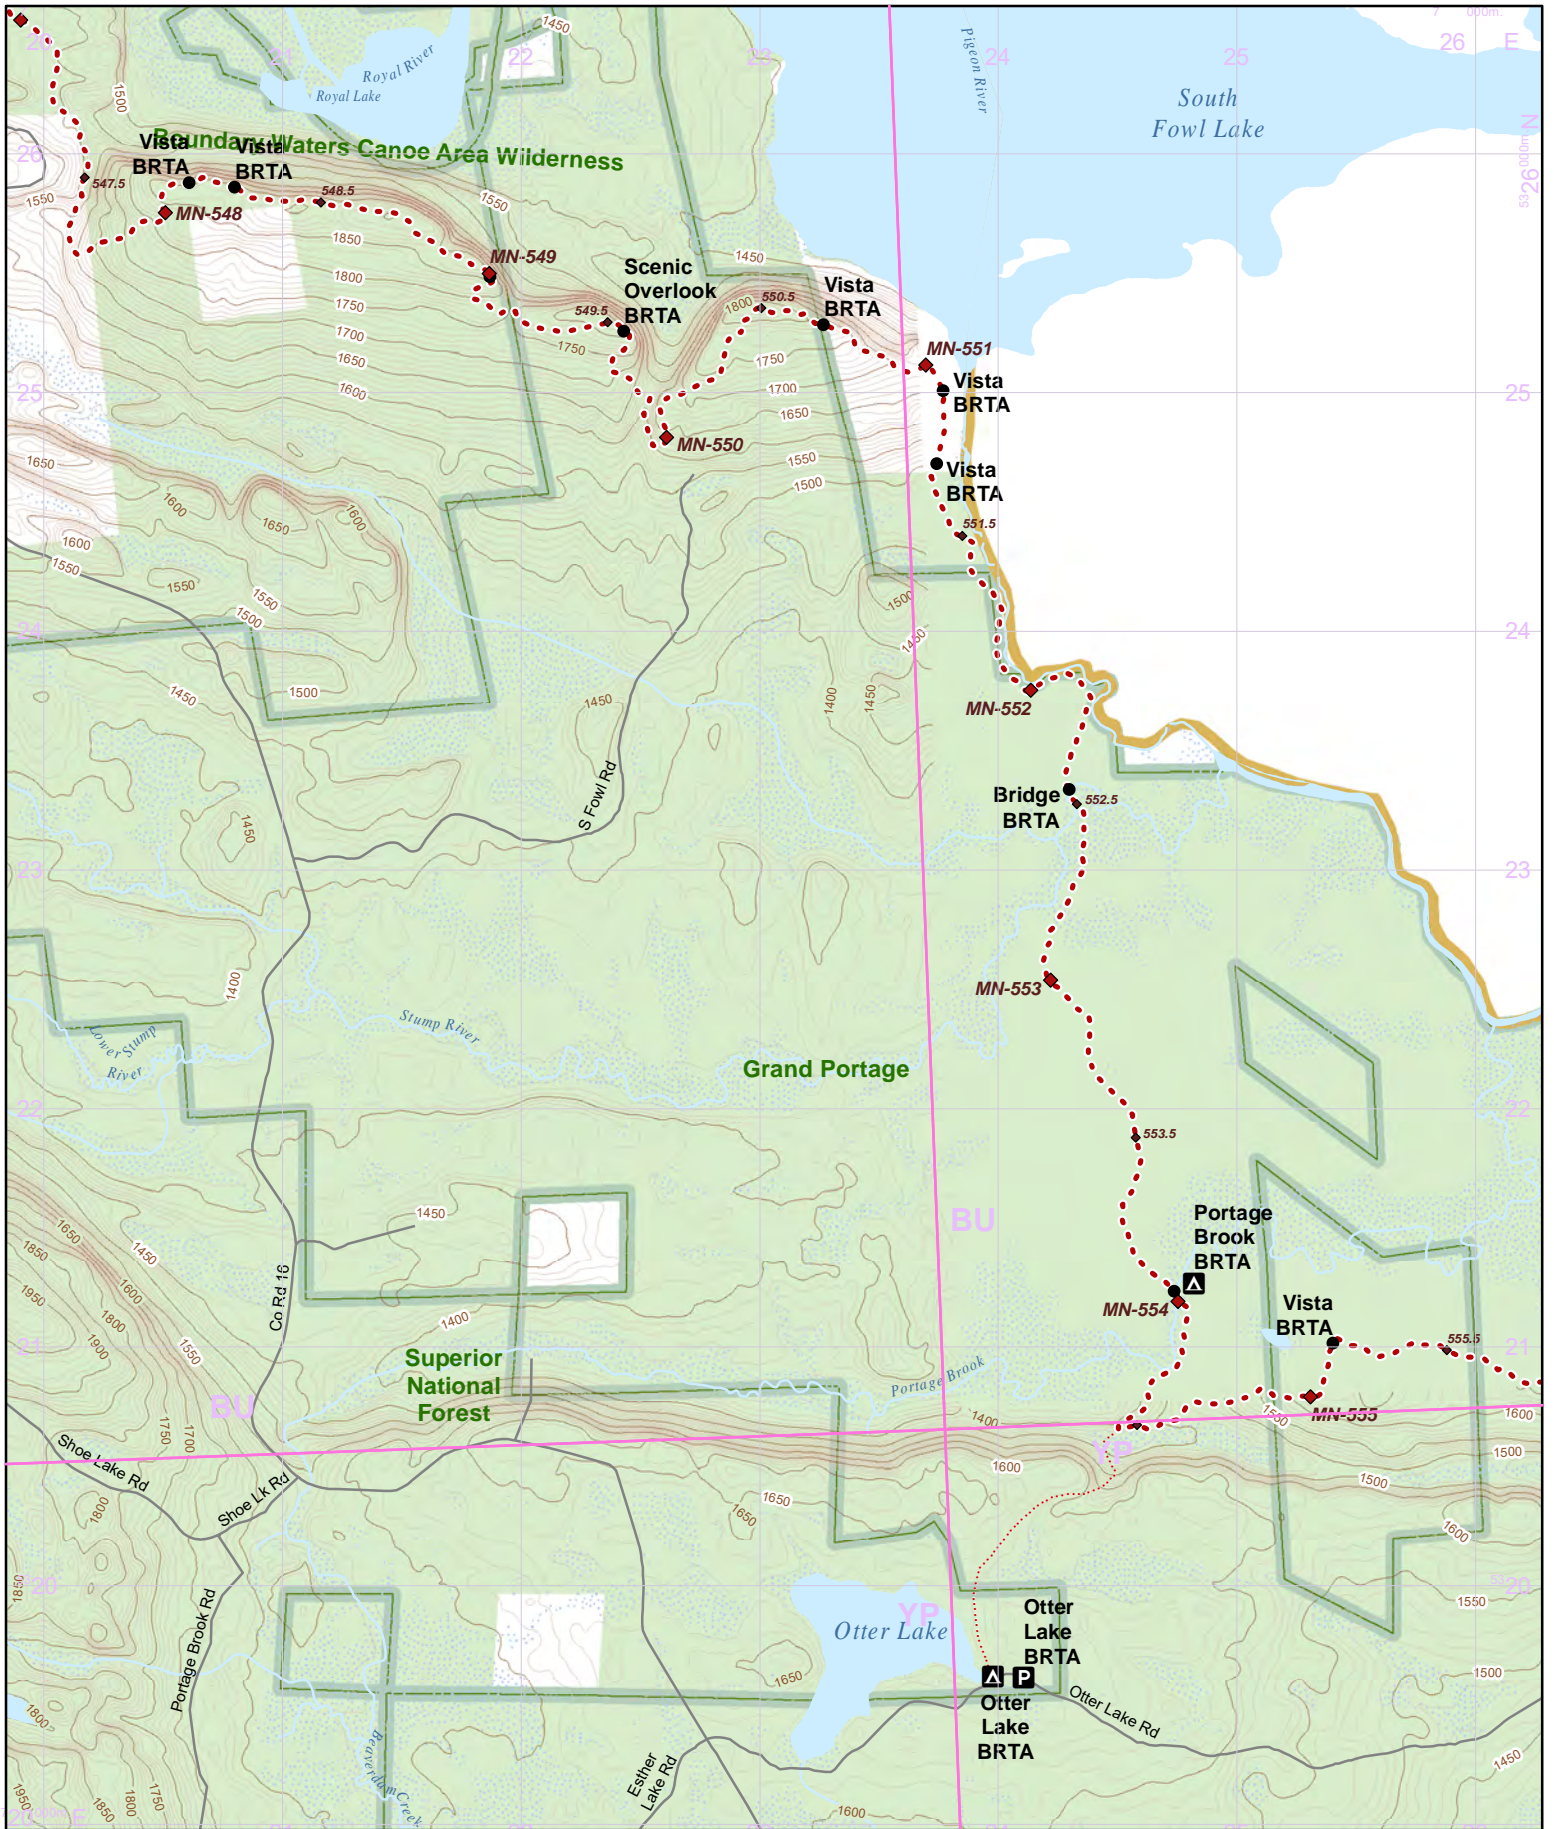

N 1:31,680 UTM 15 NAD 83

1 in = 0.5 miles

Hike it. Build it. Love it. Support it. Please support the mapping program with a gift today. Enjoy your complimentary North Country National Scenic Trail map download, and happy hiking!