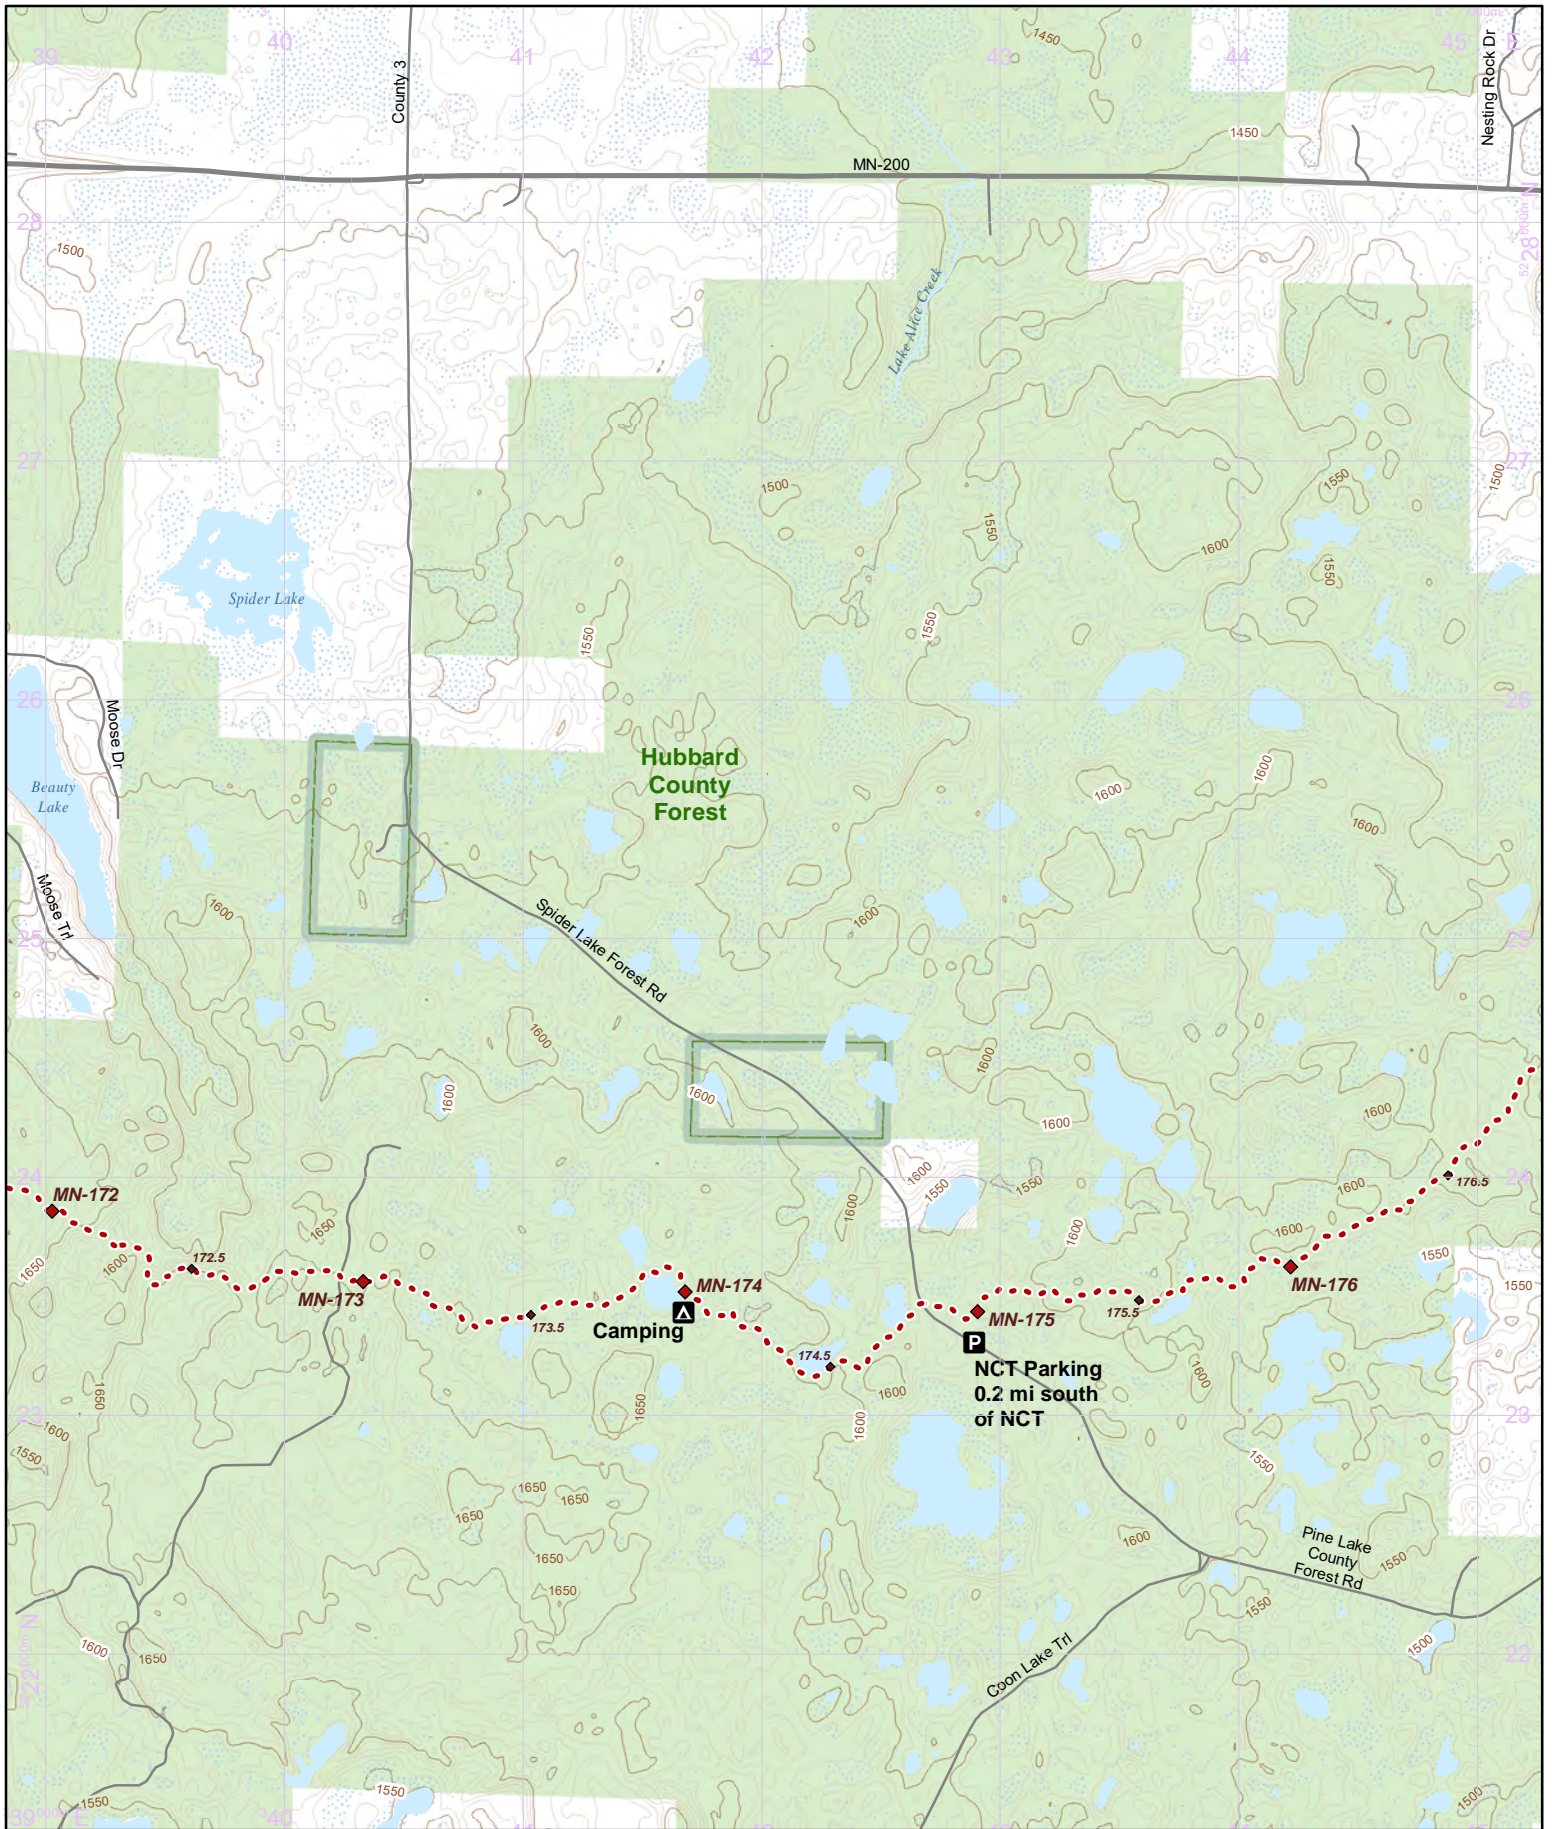

- Parking
- Camping
- Point of Interest
- NCT
- On-Road
- 1/2 mile Intervals
- Nearby Trail
- 10' Contour Interval
- Public Lands
- County Bndry.
- Wetlands

North Country National Scenic Trail

Minnesota Map Series

MN-032

Itasca Moraine Chapter Region

Warning: Reroutes will shift all of the mile points in a state. Make sure everyone in your group has the most recent maps and information by visiting: northcountrytrail.org

Update Version - 3/29/2024

N 1:31,680 UTM 15 NAD 83
1 in = 0.5 miles

Use this map on your mobile device w/ the "PDFMaps" app from Avenza - <http://avenza.com/pdf-maps>
To add this map at no cost from the Avenza Store, visit: <https://northcountrytrail.org/the-trail/trail-map-and-downloads/> Under "Mobile Maps"

Hike it. Build it. Love it. Support it. Please support the mapping program with a gift today. Enjoy your complimentary North Country National Scenic Trail map download, and happy hiking!