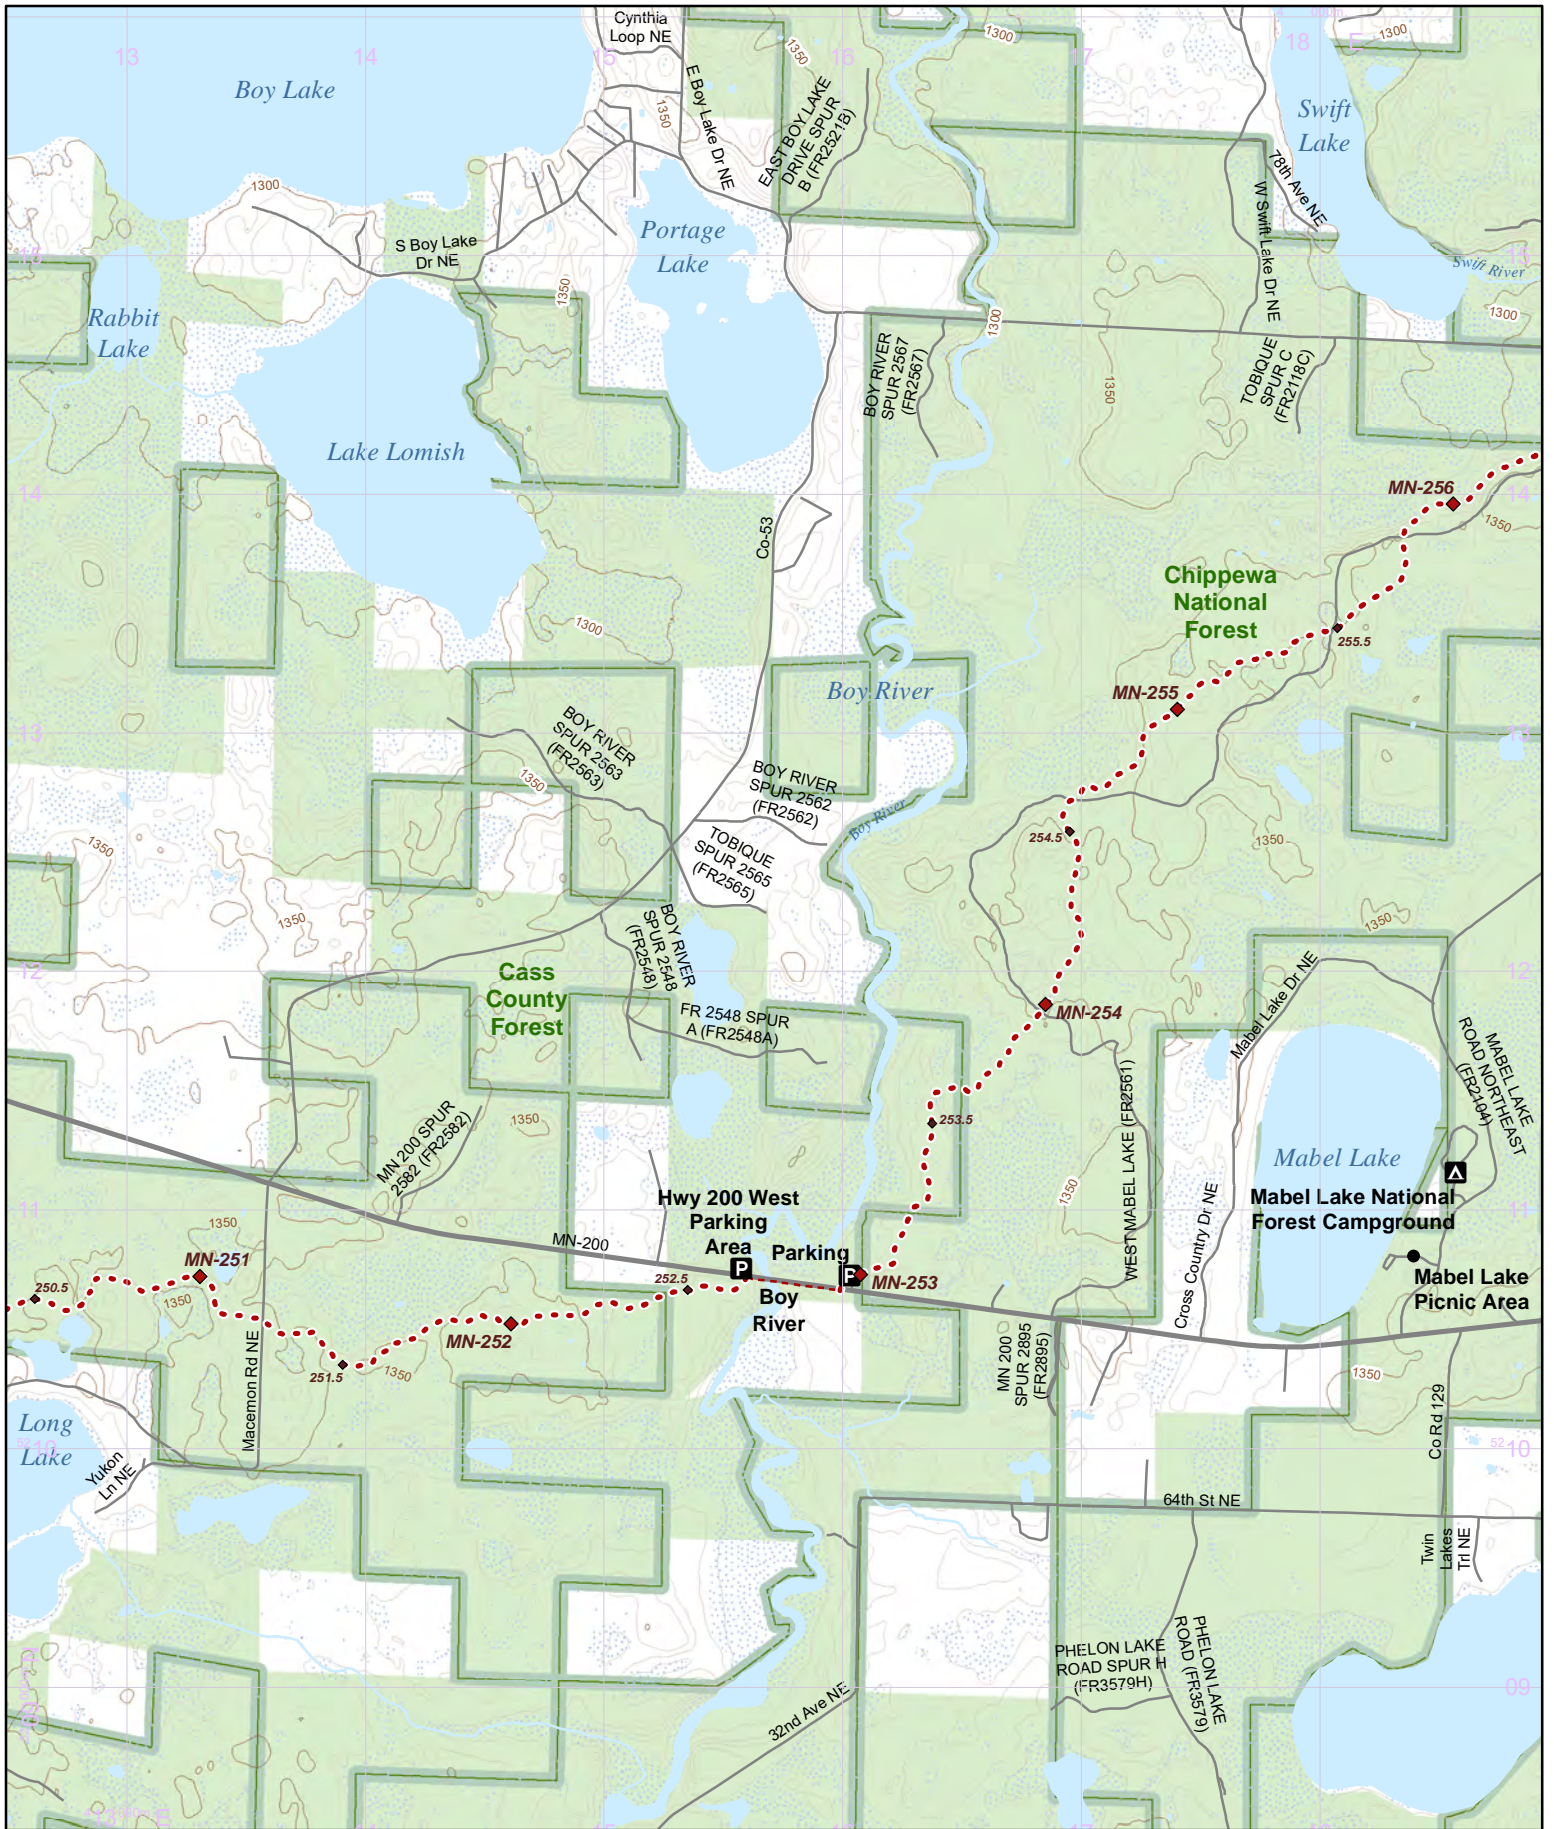

Hike it. Build it. Love it. Support it. Please support the mapping program with a gift today. Enjoy your complimentary North Country National Scenic Trail map download, and happy hiking!

- Parking
- Camping
- Point of Interest
- NCT
- On-Road
- 1/2 mile Intervals
- Nearby Trail
- 10' Contour Interval
- Public Lands
- County Bndry.
- Wetlands