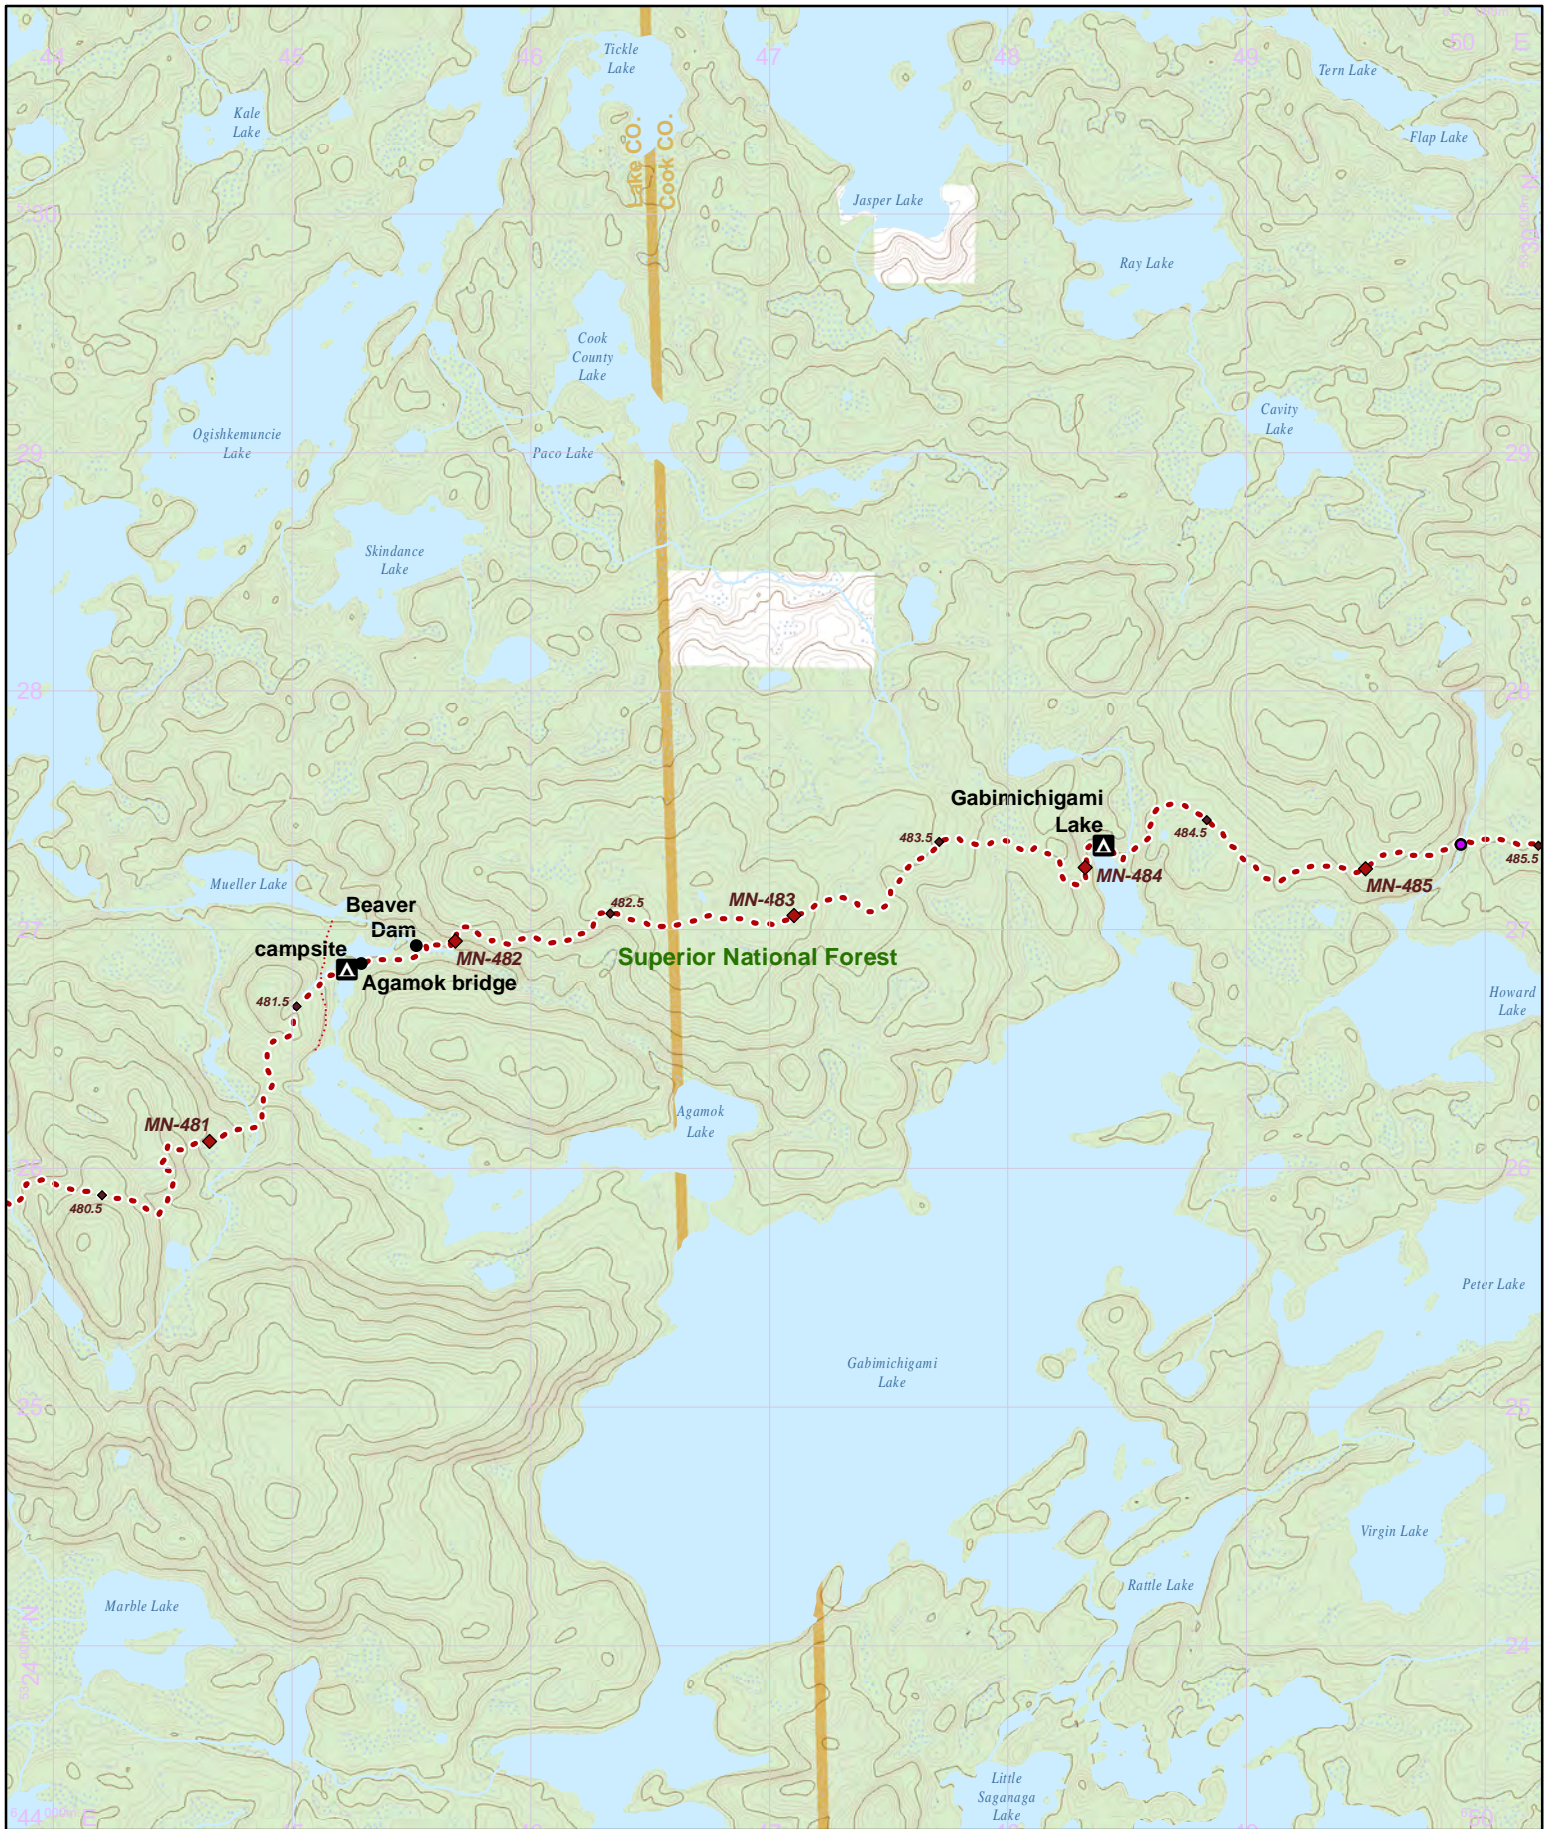

N 1:31,680 UTM 15 NAD 83

1 in = 0.5 miles

0 0.25 0.5 Miles

Hike it. Build it. Love it. Support it. Please support the mapping program with a gift today. Enjoy your complimentary North Country National Scenic Trail map download, and happy hiking!