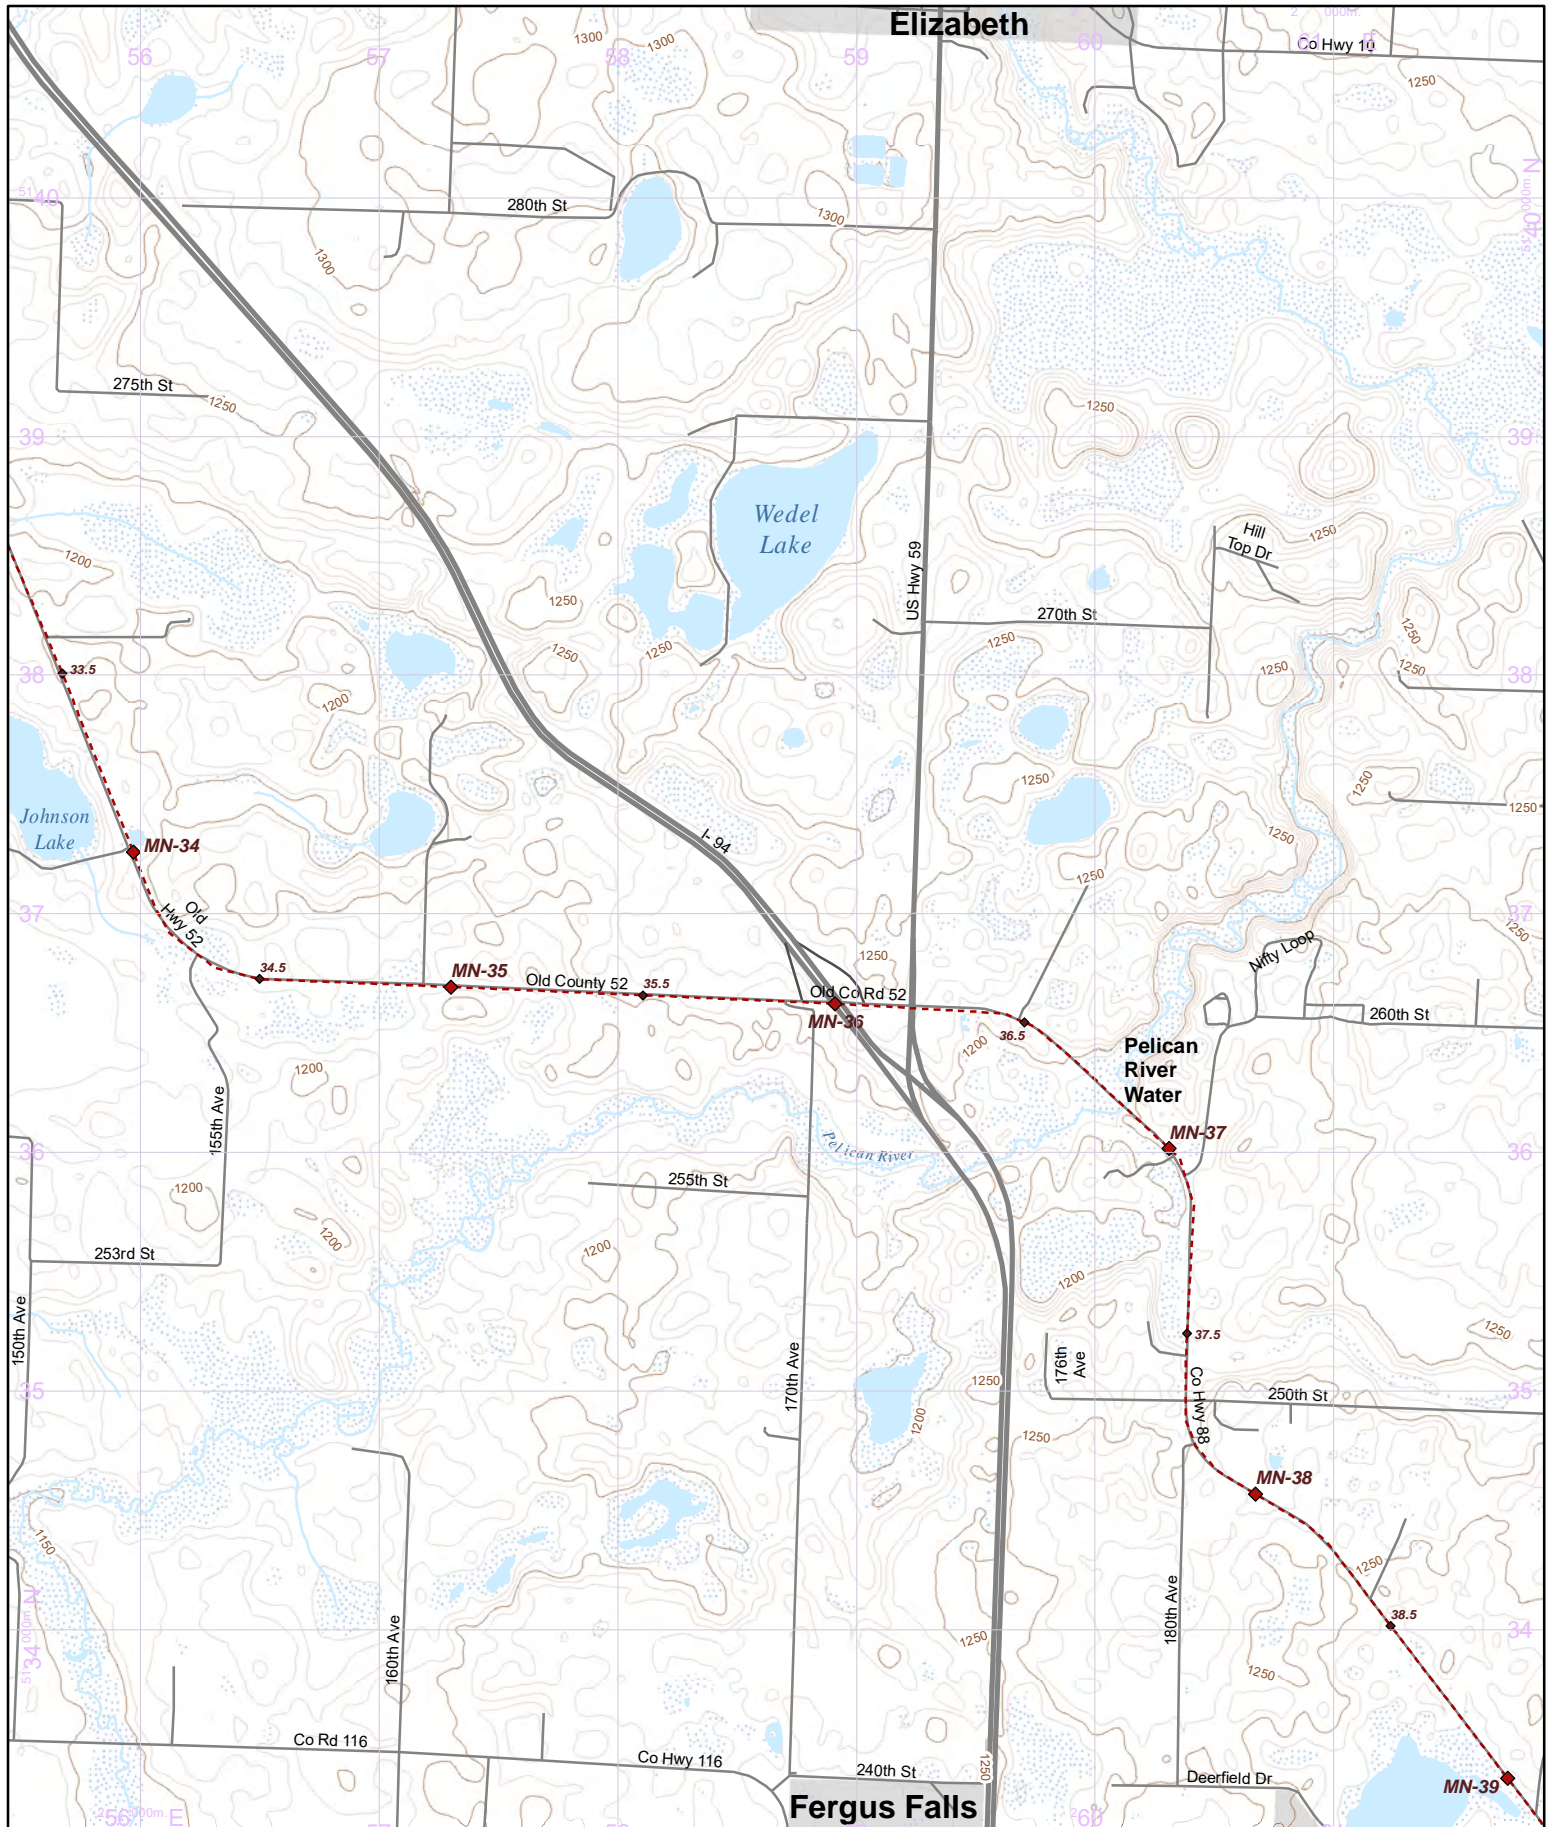

- Parking
- Camping
- Point of Interest
- NCT
- On-Road
- 1/2 mile Intervals
- Nearby Trail
- 10' Contour Interval
- Public Lands
- County Bndry.
- Wetlands

North Country National Scenic Trail

Minnesota Map Series
MN-009

Update Version - 3/29/2024

N 1:31,680 UTM 15 NAD 83
1 in = 0.5 miles
0 0.25 0.5 Miles

Use this map on your mobile device w/ the "PDFMaps" app from Avenza - <http://avenza.com/pdf-maps>
To add this map at no cost from the Avenza Store, visit:
<https://northcountrytrail.org/the-trail/trail-map-and-downloads/>
Under "Mobile Maps"

Hike it. Build it. Love it. Support it. Please support the mapping program with a gift today. Enjoy your complimentary North Country National Scenic Trail map download, and happy hiking!