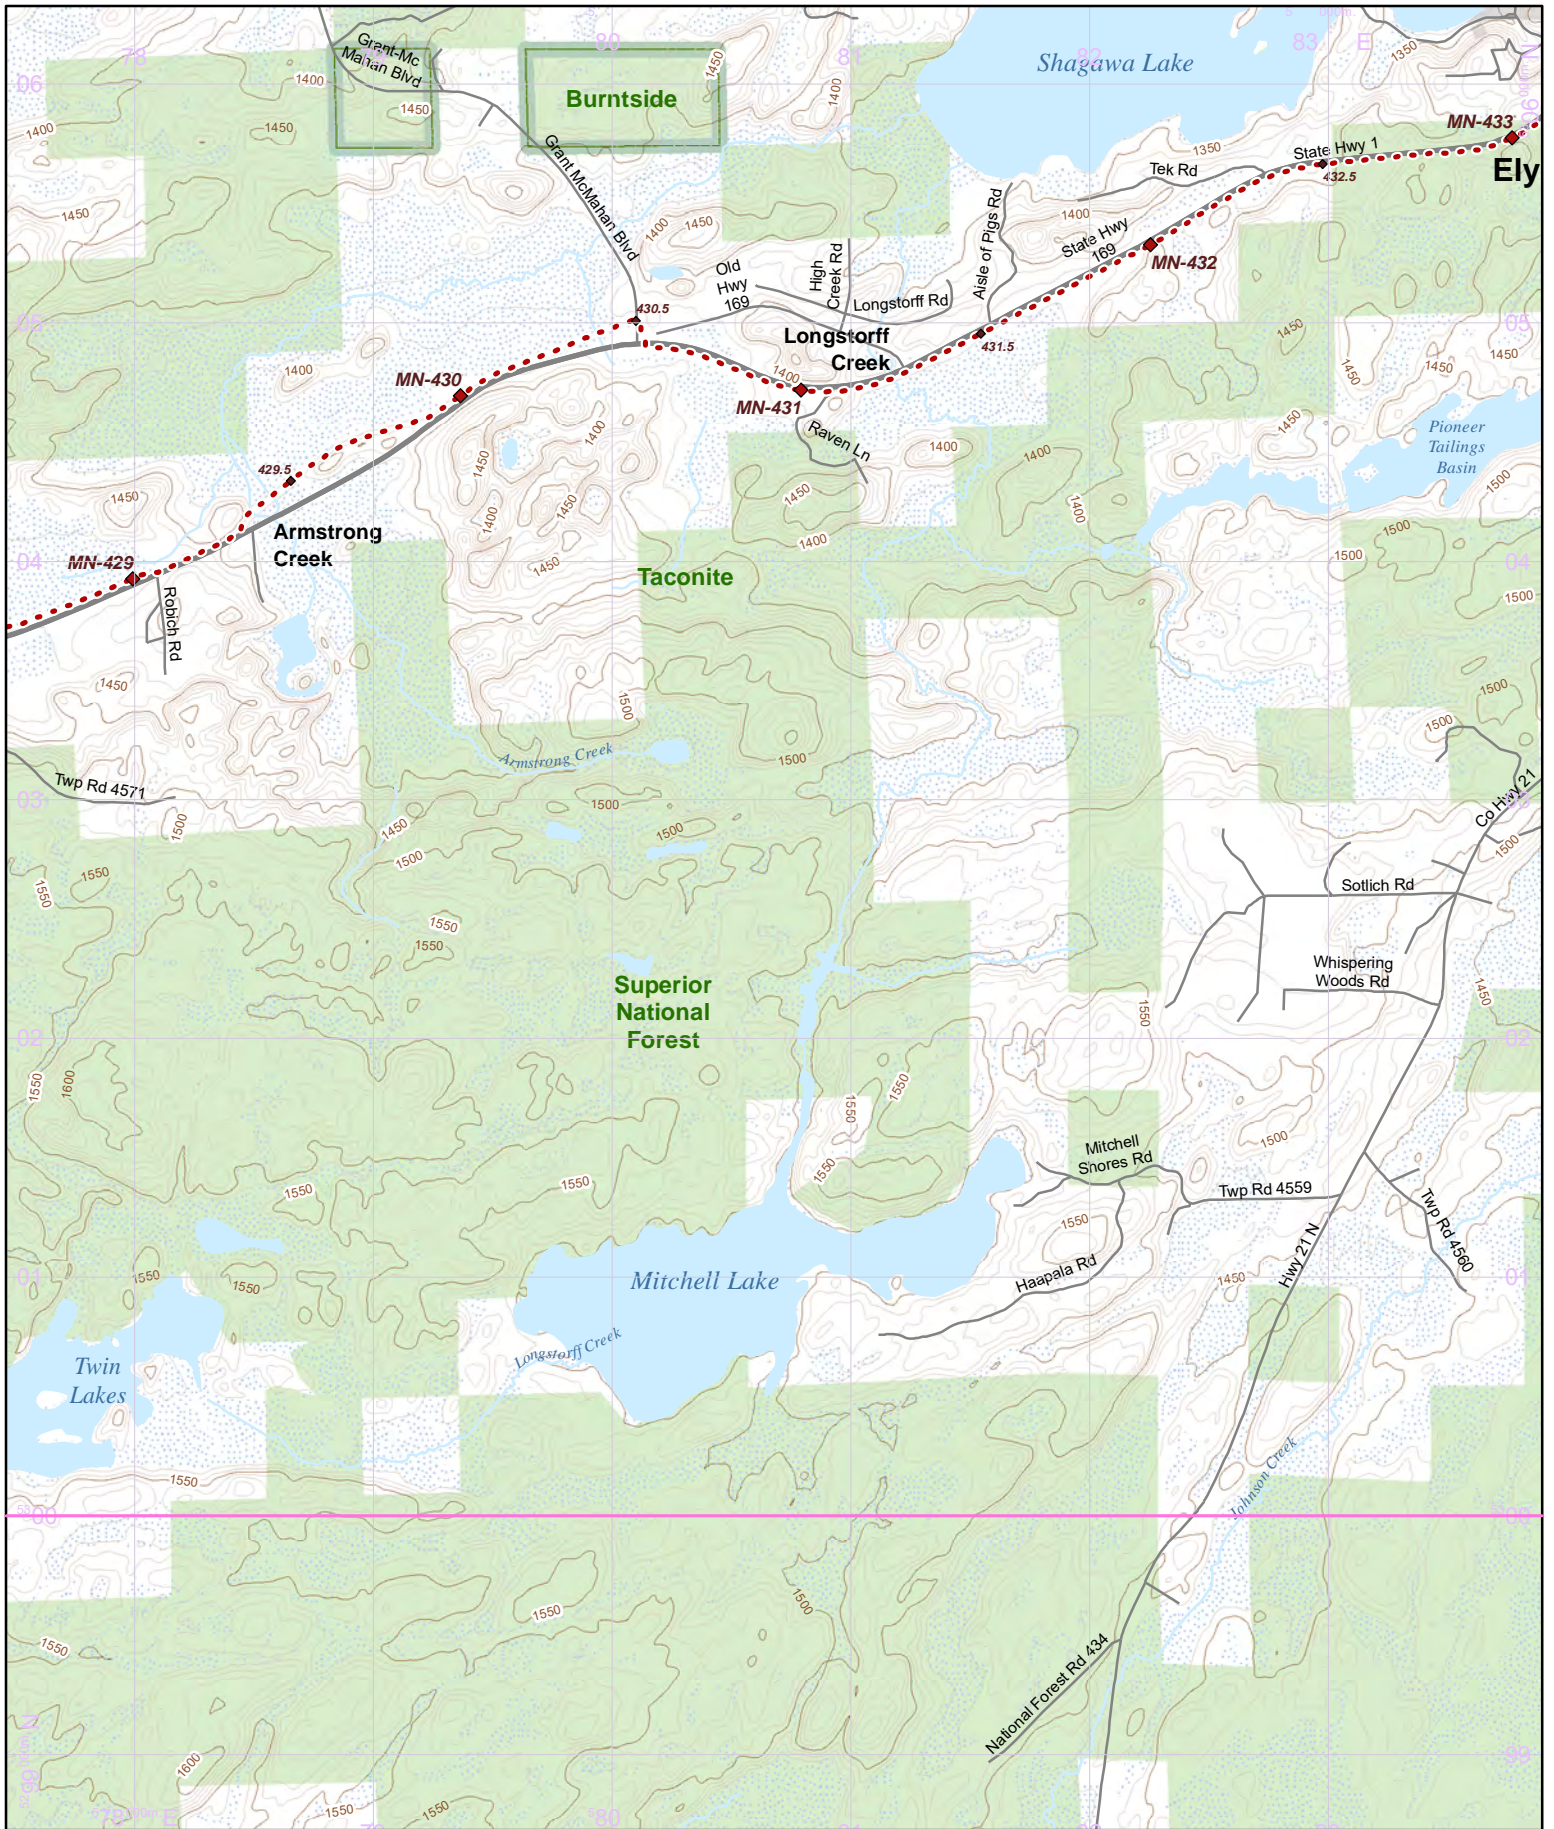

- Parking
- Camping
- Point of Interest
- NCT
- On-Road
- 1/2 mile Intervals
- Nearby Trail
- 10' Contour Interval
- Public Lands
- County Bndry.
- Wetlands

North Country National Scenic Trail

Minnesota Map Series

MN-079

Ely Northwoods Chapter Region

Warning: Reroutes will shift all of the mile points in a state. Make sure everyone in your group has the most recent maps and information by visiting: northcountrytrail.org

Update Version - 3/29/2024

Use this map on your mobile device w/ the "PDFMaps" app from Avenza - <http://avenza.com/pdf-maps>
To add this map at no cost from the Avenza Store, visit: <https://northcountrytrail.org/the-trail/trail-map-and-downloads/>
Under "Mobile Maps"

N 1:31,680 UTM 15 NAD 83

1 in = 0.5 miles

Hike it. Build it. Love it. Support it. Please support the mapping program with a gift today. Enjoy your complimentary North Country National Scenic Trail map download, and happy hiking!