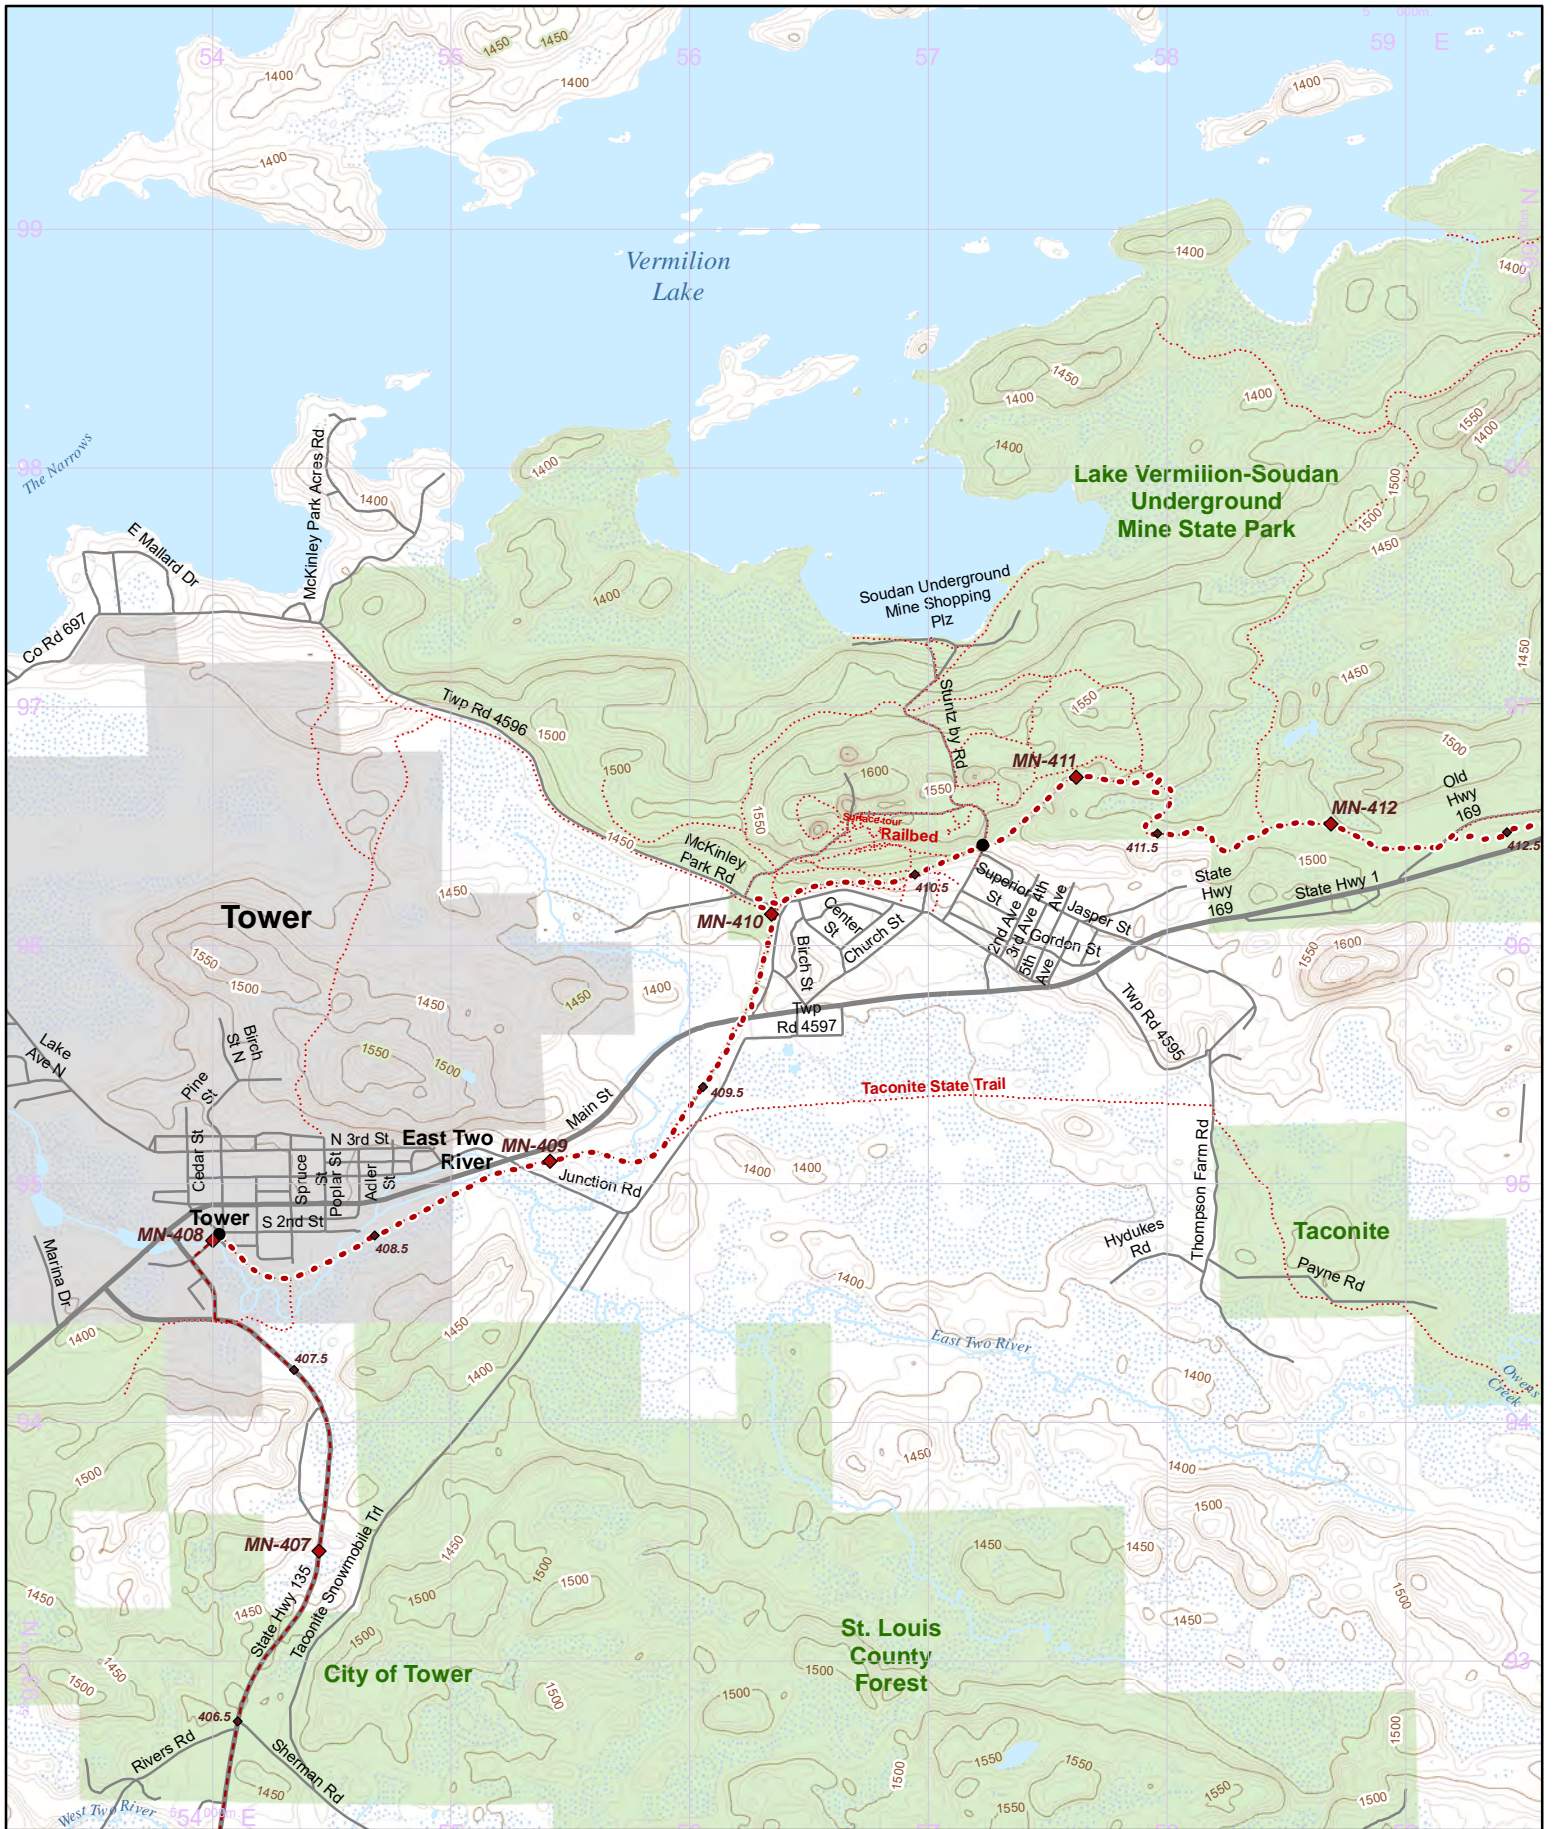

N 1:31,680 UTM 15 NAD 83

1 in = 0.5 miles

Hike it. Build it. Love it. Support it. Please support the mapping program with a gift today. Enjoy your complimentary North Country National Scenic Trail map download, and happy hiking!