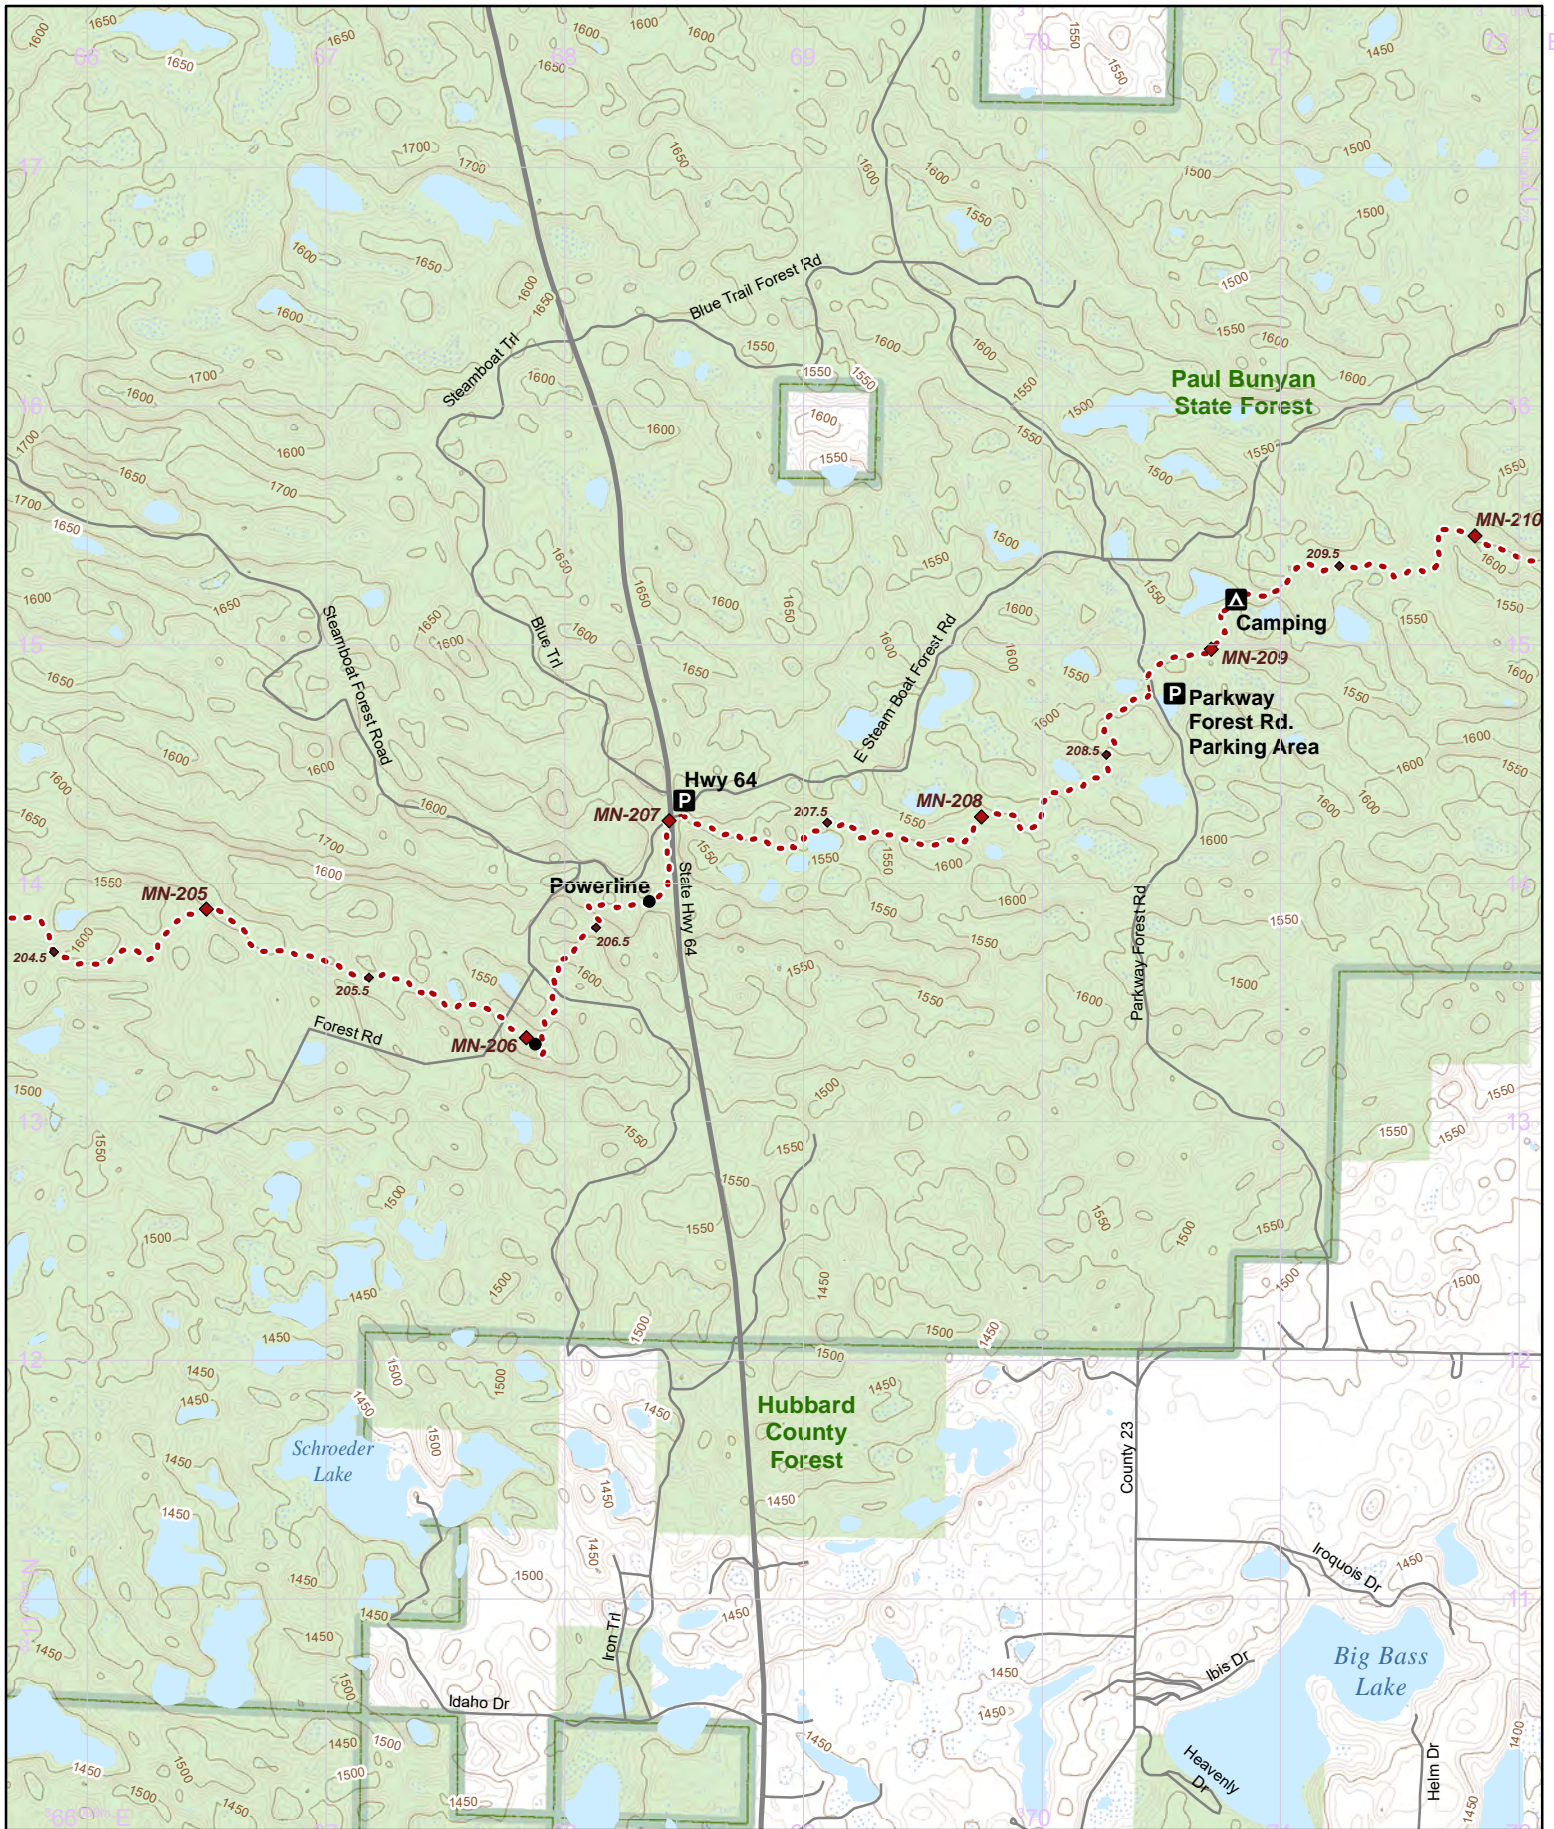

- Parking
- Camping
- Point of Interest
- NCT
- On-Road
- 1/2 mile Intervals
- Nearby Trail
- 10' Contour Interval
- Public Lands
- County Bndry.
- Wetlands

North Country National Scenic Trail

Minnesota Map Series

MN-038

Itasca Moraine Chapter Region

Warning: Reroutes will shift all of the mile points in a state. Make sure everyone in your group has the most recent maps and information by visiting: northcountrytrail.org

Update Version - 3/29/2024

N 1:31,680 UTM 15 NAD 83

1 in = 0.5 miles

Use this map on your mobile device w/ the "PDFMaps" app from Avenza - <http://avenza.com/pdf-maps>
To add this map at no cost from the Avenza Store, visit:
<https://northcountrytrail.org/the-trail/trail-map-and-downloads/>
Under "Mobile Maps"

Hike it. Build it. Love it. Support it. Please support the mapping program with a gift today. Enjoy your complimentary North Country National Scenic Trail map download, and happy hiking!