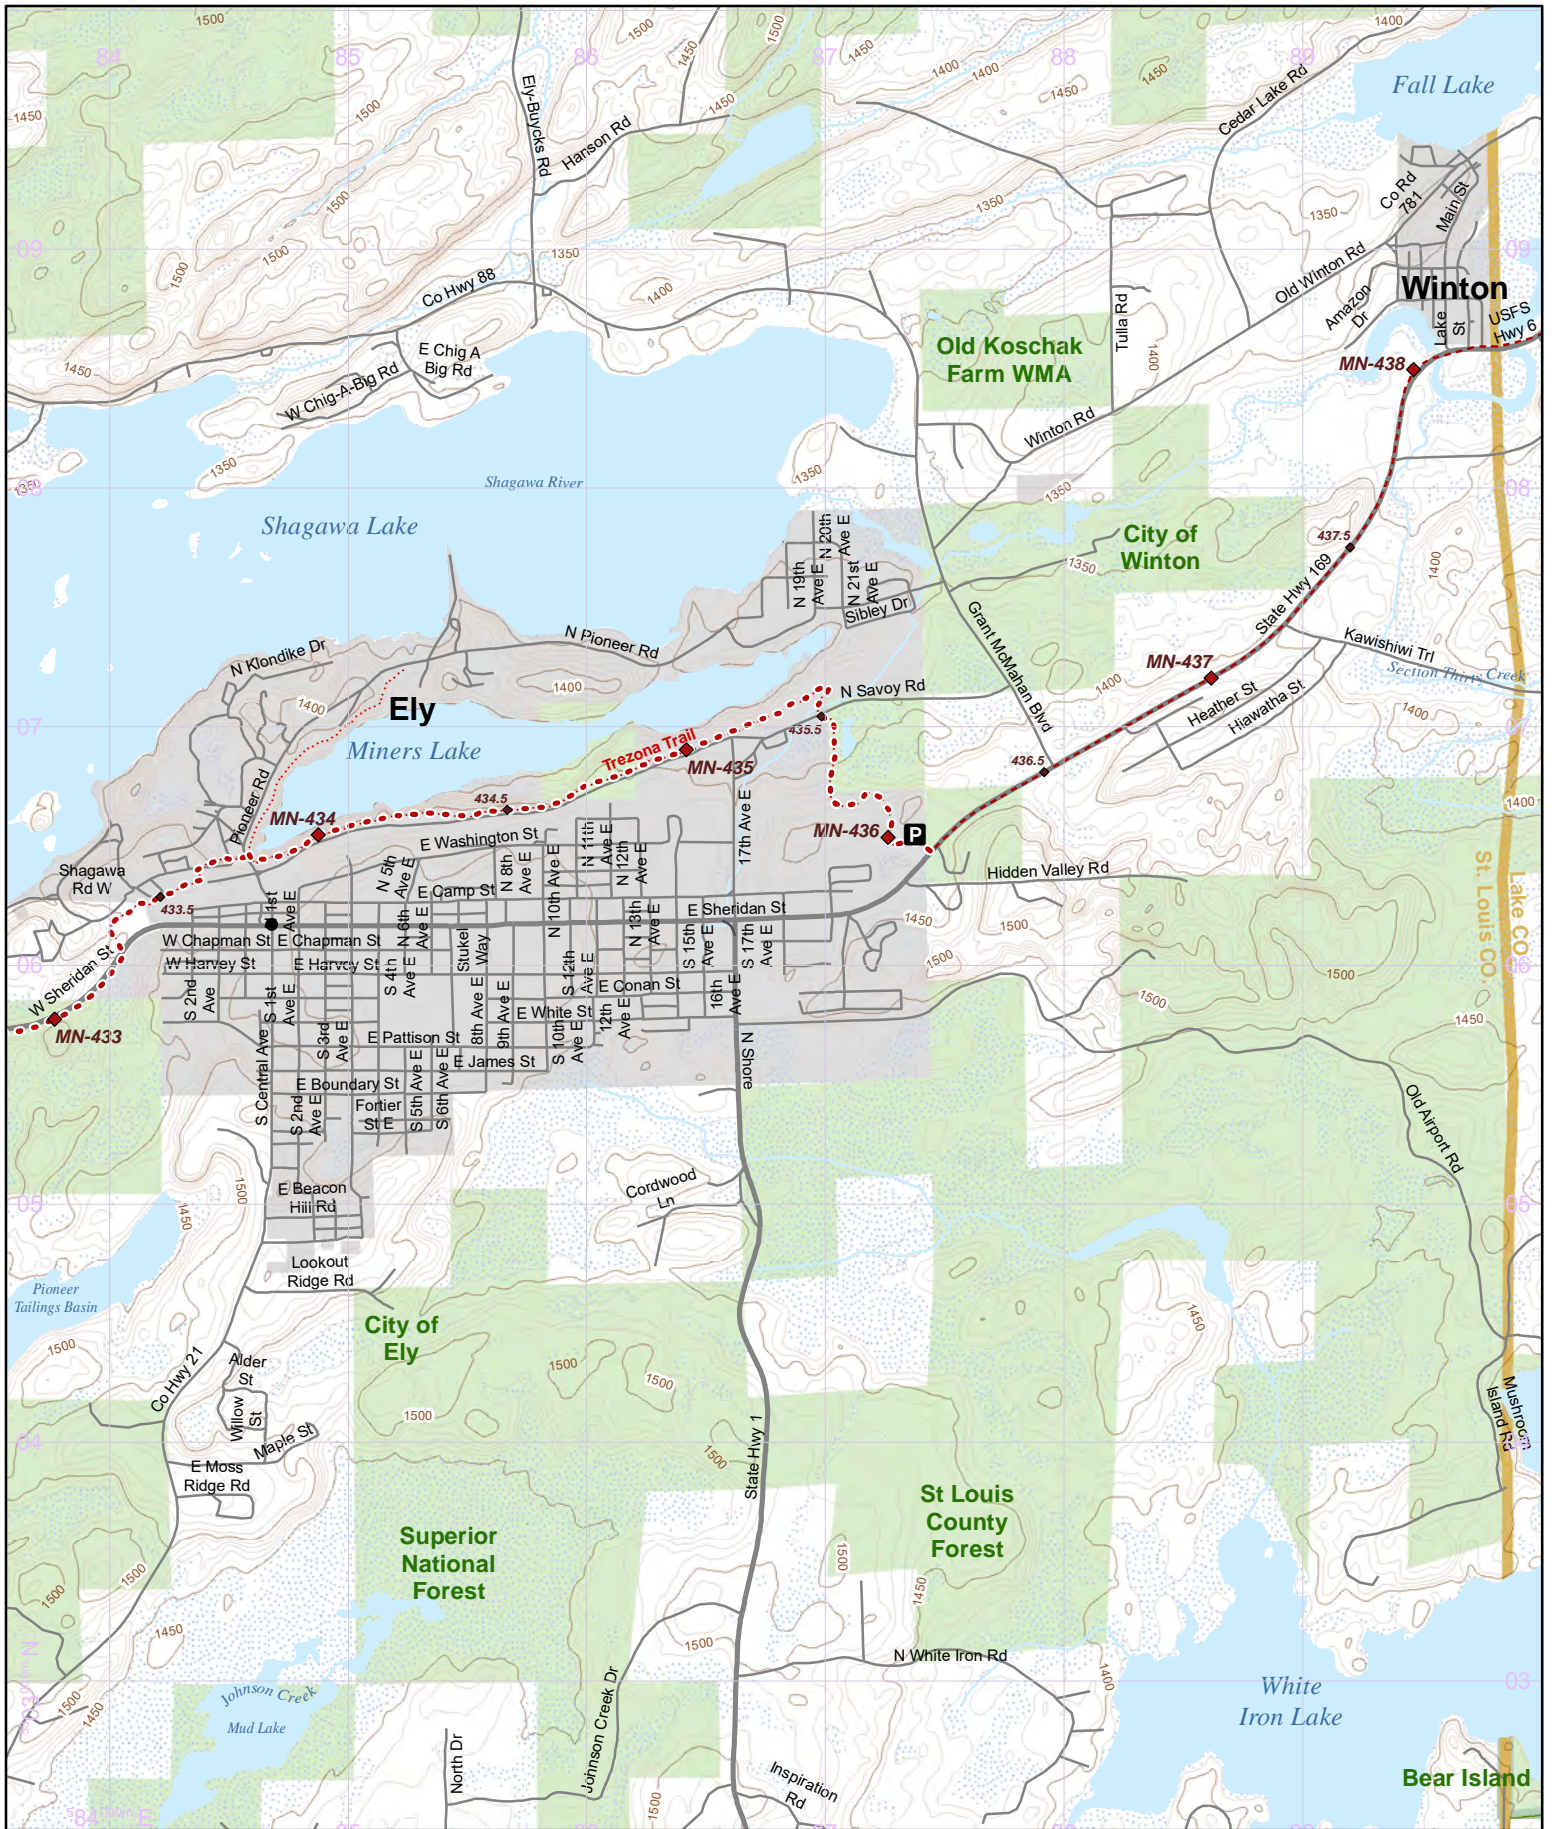

- Parking
- Camping
- Point of Interest
- NCT
- On-Road
- 1/2 mile Intervals
- Nearby Trail
- 10' Contour Interval
- Public Lands
- County Boundary
- Wetlands

North Country National Scenic Trail

Minnesota Map Series

MN-080

Ely Northwoods Chapter Region

Warning: Reroutes will shift all of the mile points in a state.

Update Version - 3/29/2024

N 1:31,680
1 in = 0.5 miles
UTM 15 NAD 83

Use this map on your mobile device w/ the "PDFMaps" app from Avenza - <http://avenza.com/pdf-maps>
To add this map at no cost from the Avenza Store, visit: <https://northcountrytrail.org/the-trail/trail-map-and-downloads/>
Under "Mobile Maps"

Hike it. Build it. Love it. Support it. Please support the mapping program with a gift today. Enjoy your complimentary North Country National Scenic Trail map download, and happy hiking!