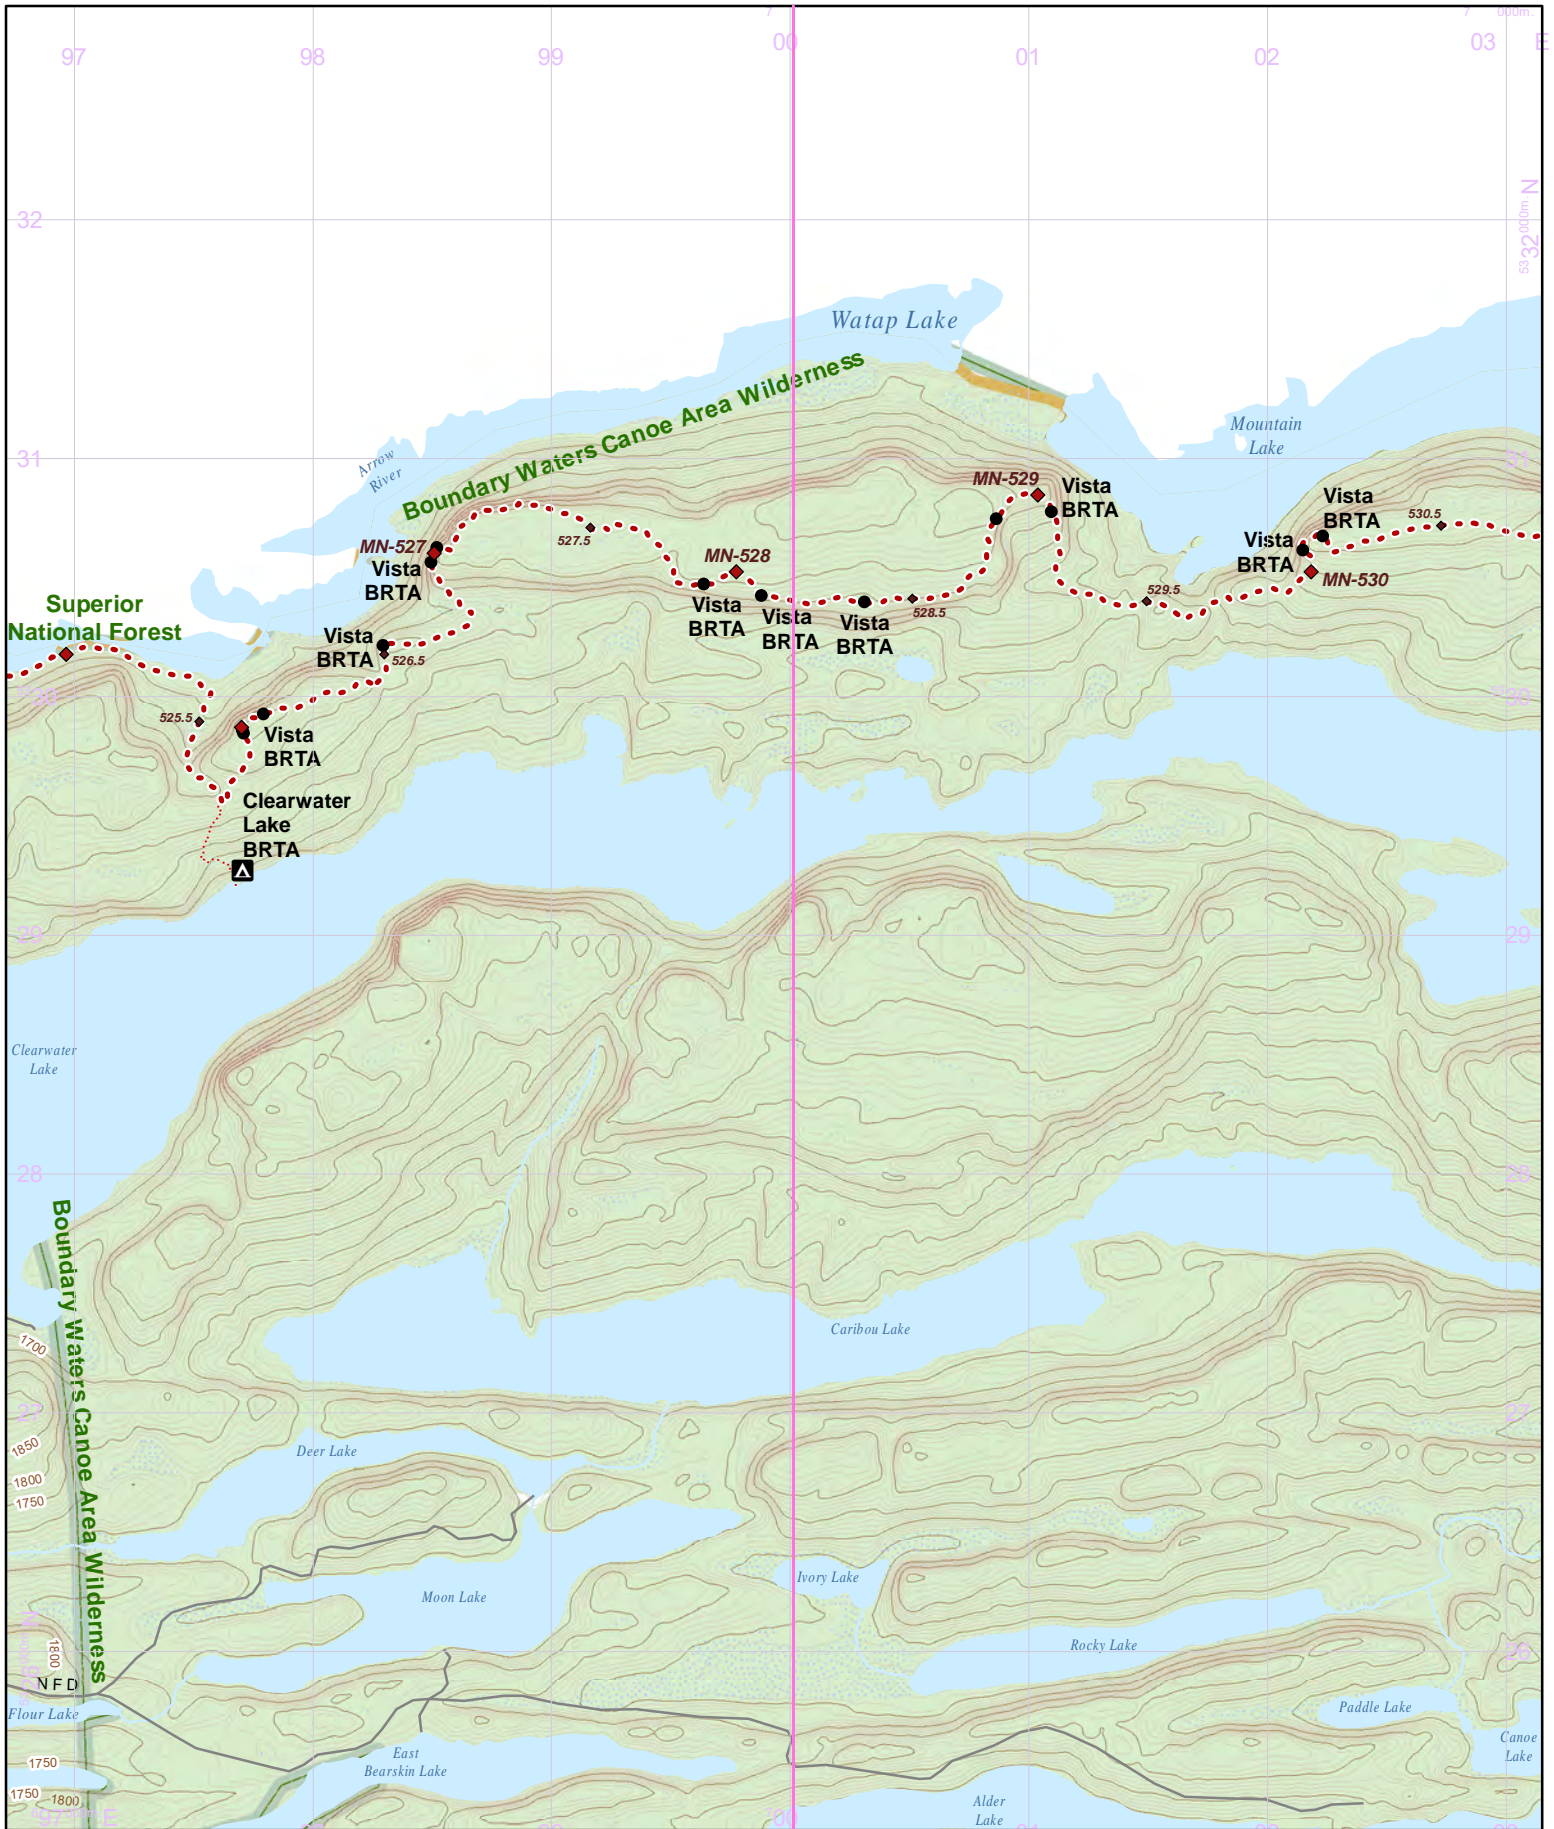

- Parking
- Camping
- Point of Interest
- NCT
- On-Road
- 1/2 mile Intervals
- Nearby Trail
- 10' Contour Interval
- Public Lands
- County Bndry.
- Wetlands

North Country National Scenic Trail

Minnesota Map Series

MN-099

Border Route Trail Association Region

Warning: Reroutes will shift all of the mile points in a state.

Make sure everyone in your group has the most recent maps and information by visiting: northcountrytrail.org

Update Version - 3/29/2024

N 1:31,680 UTM 15 NAD 83
1 in = 0.5 miles

Use this map on your mobile device w/ the "PDFMaps" app from Avenza - <http://avenza.com/pdf-maps>
To add this map at no cost from the Avenza Store, visit: <https://northcountrytrail.org/the-trail/trail-map-and-downloads/> Under "Mobile Maps"

Hike it. Build it. Love it. Support it. Please support the mapping program with a gift today. Enjoy your complimentary North Country National Scenic Trail map download, and happy hiking!