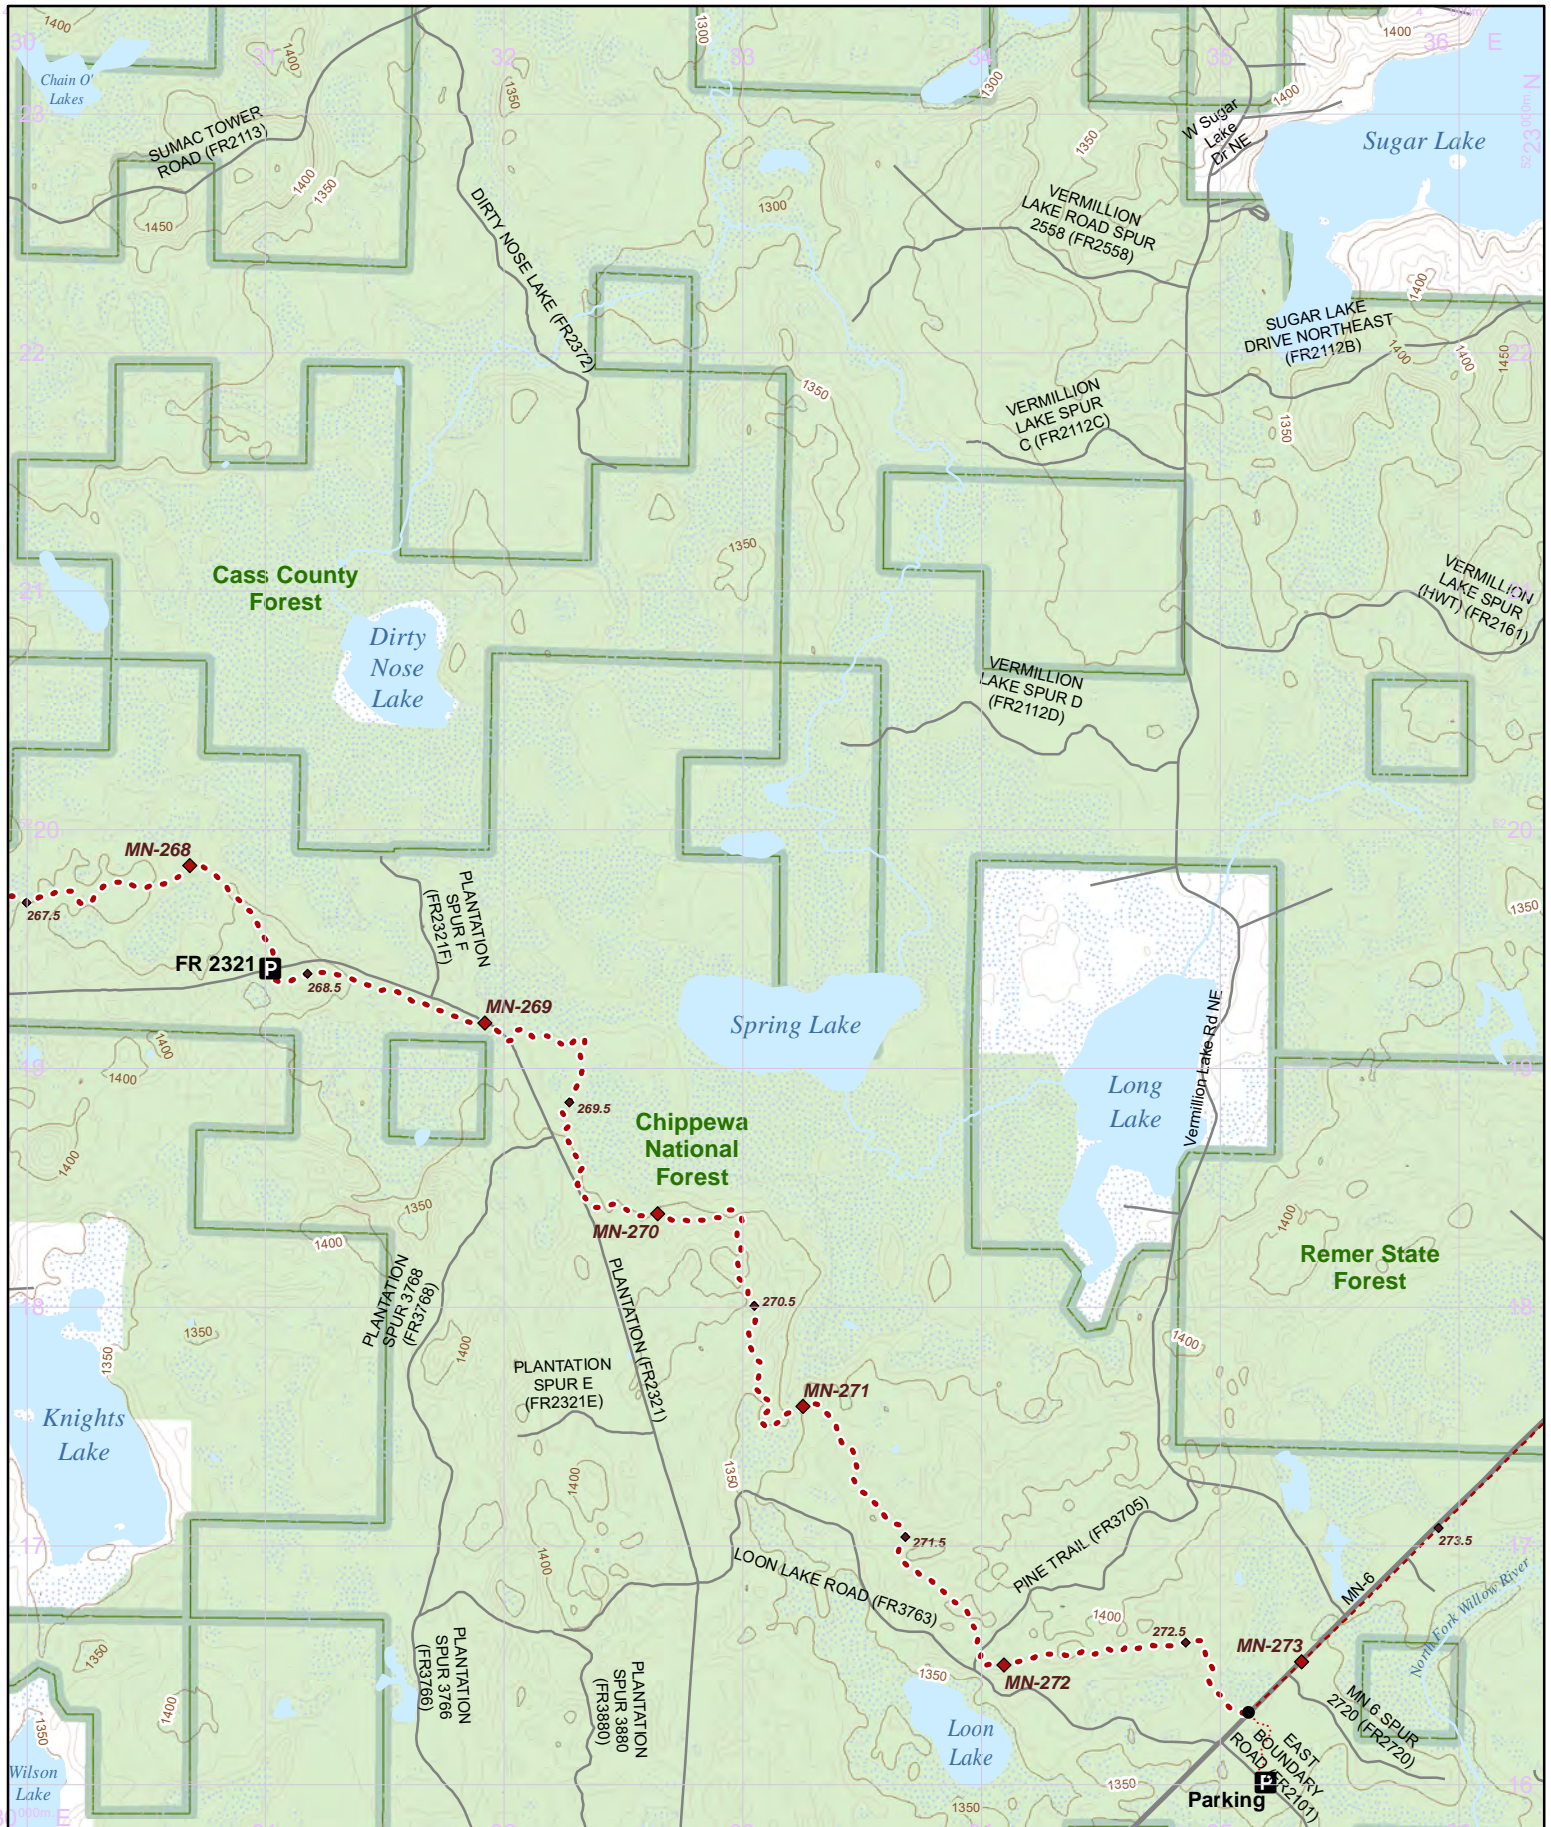

- Parking
- Camping
- Point of Interest
- NCT
- On-Road
- 1/2 mile Intervals
- Nearby Trail
- 10' Contour Interval
- Public Lands
- County Bndry.
- Wetlands

North Country National Scenic Trail

Minnesota Map Series
MN-049
c Region

N 1:31,680 UTM 15 NAD 83
1 in = 0.5 miles
0 0.25 0.5 Miles

Warning: Reroutes will shift all of the mile points in a state. Make sure everyone in your group has the most recent maps and information by visiting: northcountrytrail.org
Update Version - 3/29/2024

Use this map on your mobile device w/ the "PDFMaps" app from Avenza - <http://avenza.com/pdf-maps>
To add this map at no cost from the Avenza Store, visit: <https://northcountrytrail.org/the-trail/trail-map-and-downloads/> Under "Mobile Maps"

Hike it. Build it. Love it. Support it. Please support the mapping program with a gift today. Enjoy your complimentary North Country National Scenic Trail map download, and happy hiking!