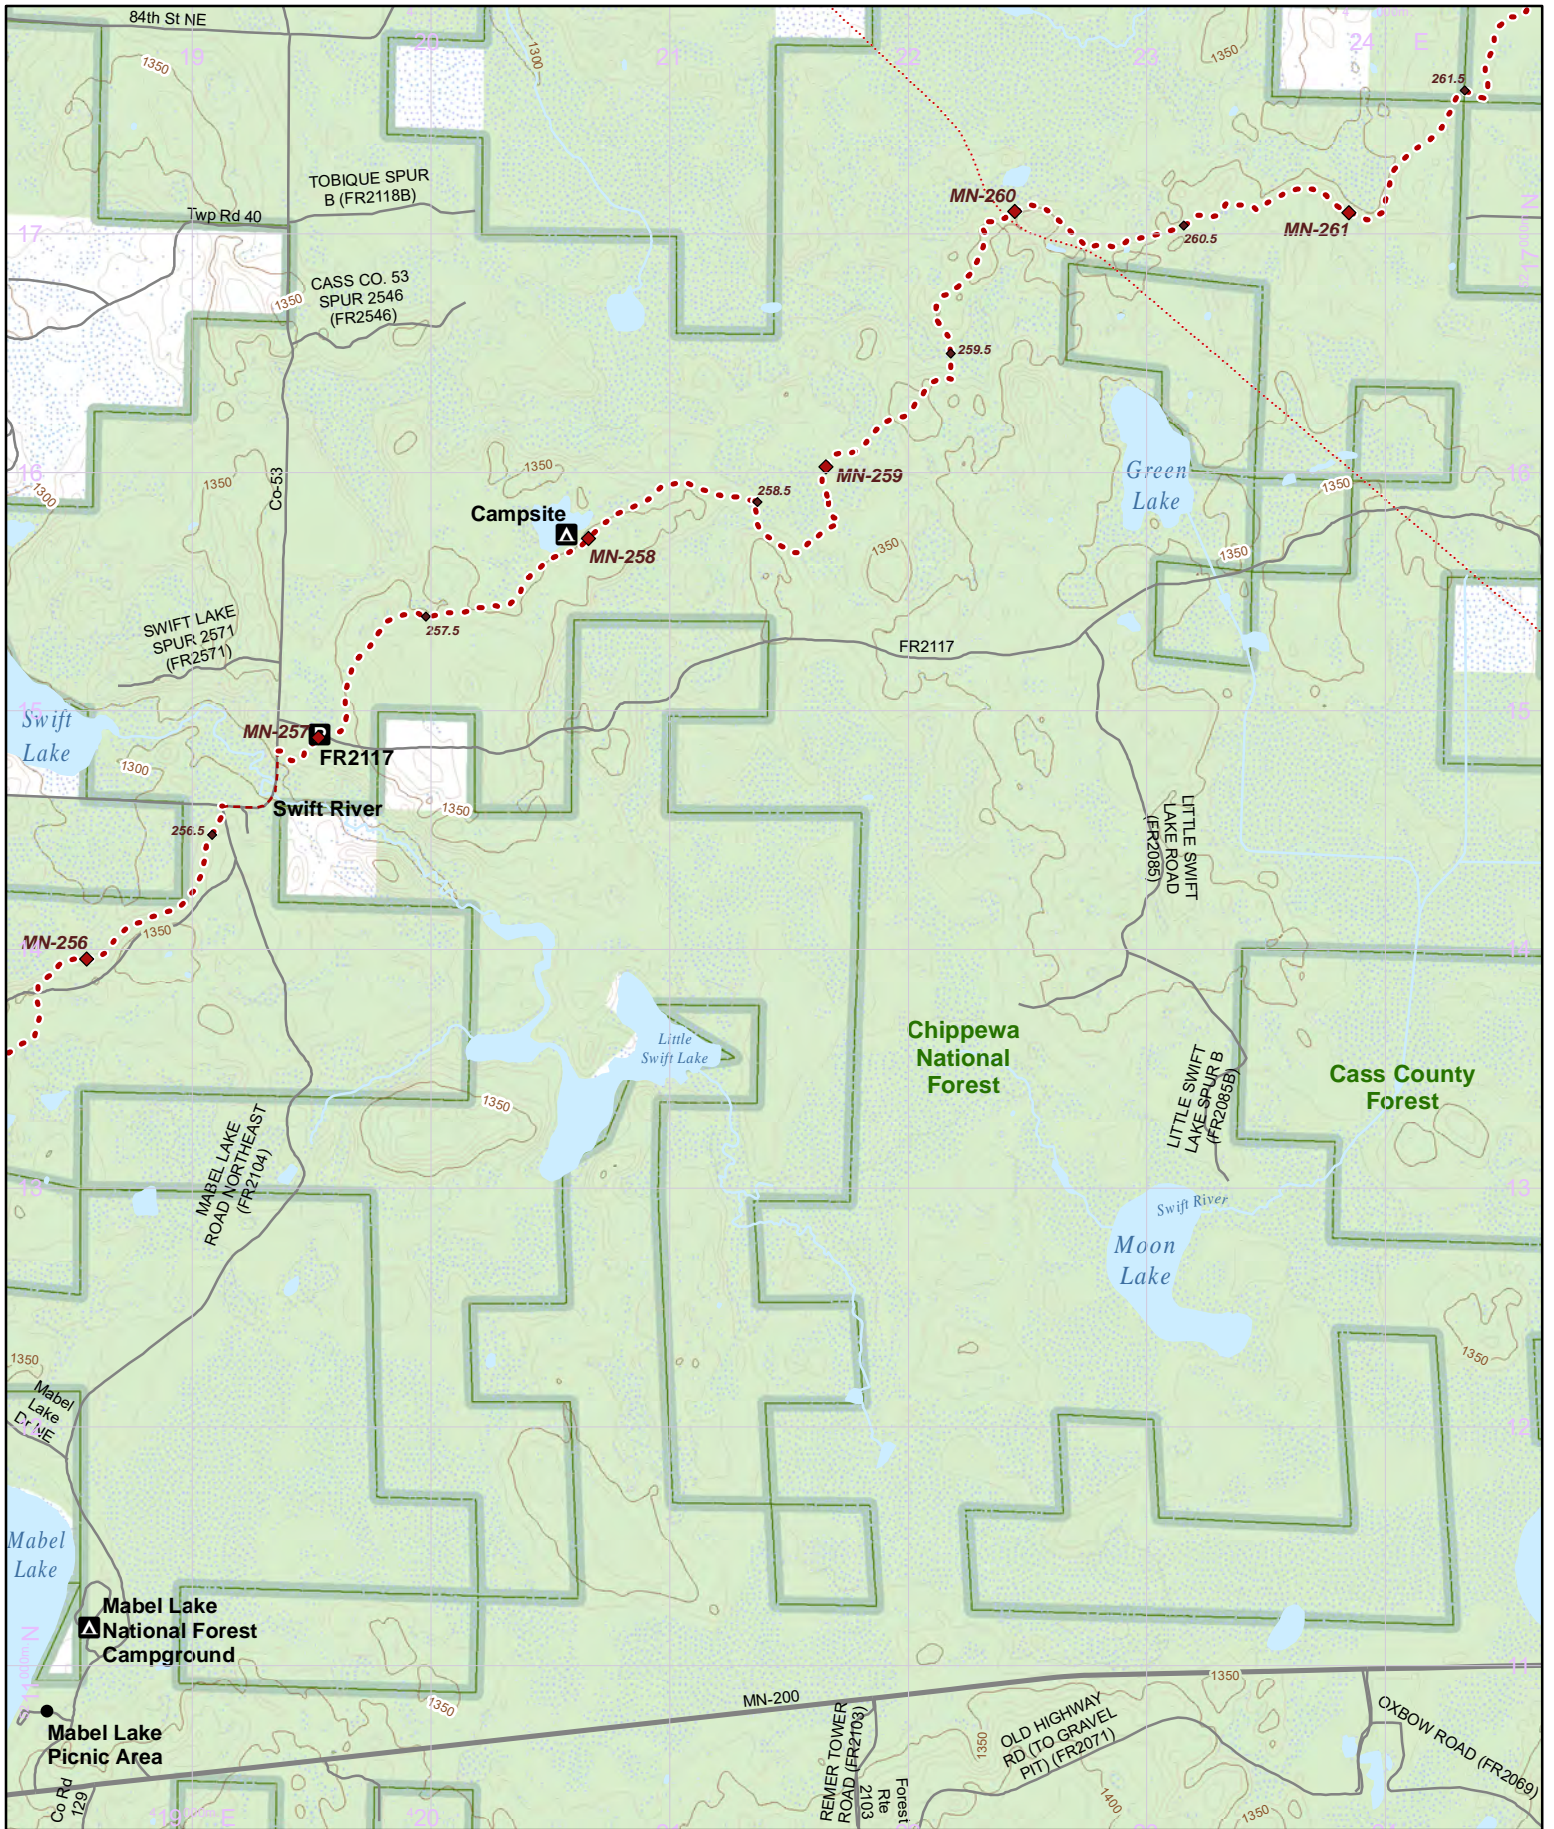

- Parking
- Camping
- Point of Interest
- NCT
- On-Road
- 1/2 mile Intervals
- Nearby Trail
- 10' Contour Interval
- Public Lands
- County Bndry.
- Wetlands

North Country National Scenic Trail

Minnesota Map Series
MN-047
c Region

N 1:31,680 UTM 15 NAD 83
1 in = 0.5 miles

Warning: Reroutes will shift all of the mile points in a state. Make sure everyone in your group has the most recent maps and information by visiting: northcountrytrail.org
Update Version - 3/29/2024

Use this map on your mobile device w/ the "PDFMaps" app from Avenza - <http://avenza.com/pdf-maps>
To add this map at no cost from the Avenza Store, visit: <https://northcountrytrail.org/the-trail/trail-map-and-downloads/> Under "Mobile Maps"

Hike it. Build it. Love it. Support it. Please support the mapping program with a gift today. Enjoy your complimentary North Country National Scenic Trail map download, and happy hiking!