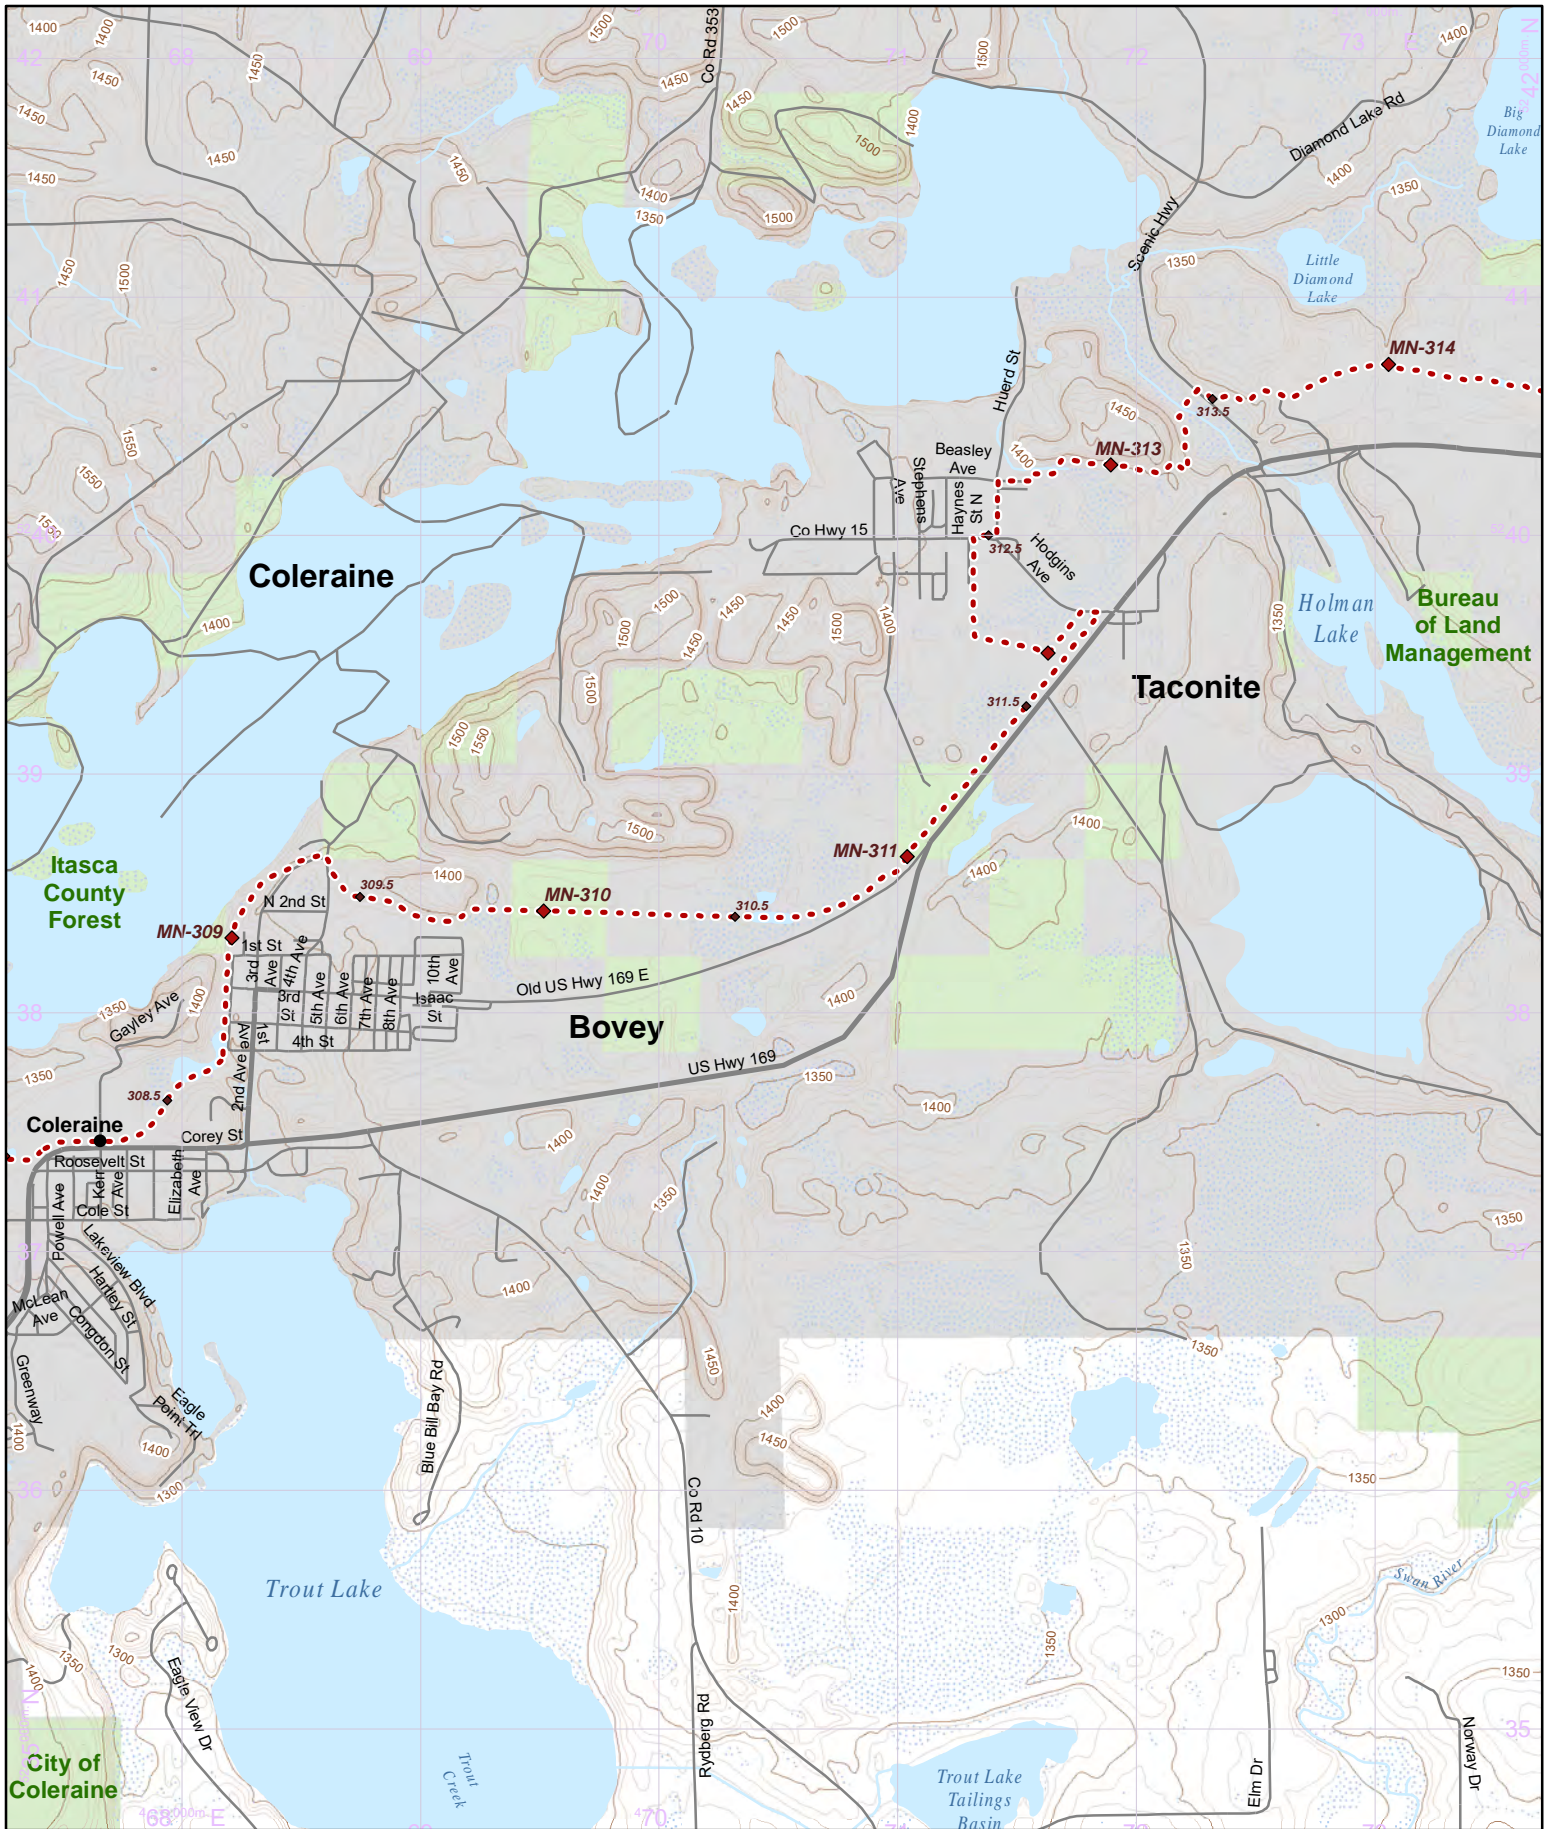

- Parking
- Camping
- Point of Interest
- NCT
- On-Road
- 1/2 mile Intervals
- Nearby Trail
- 10' Contour Interval
- Public Lands
- County Bndry.
- Wetlands

North Country National Scenic Trail

Minnesota Map Series

MN-056

Northeast Minnesota Region

Warning: Reroutes will shift all of the mile points in a state. Make sure everyone in your group has the most recent maps and information by visiting: northcountrytrail.org

Update Version - 3/29/2024

N 1:31,680 UTM 15 NAD 83

1 in = 0.5 miles

Use this map on your mobile device w/ the "PDFMaps" app from Avenza - <http://avenza.com/pdf-maps>
To add this map at no cost from the Avenza Store, visit: <https://northcountrytrail.org/the-trail/trail-map-and-downloads/>
Under "Mobile Maps"

Hike it. Build it. Love it. Support it. Please support the mapping program with a gift today. Enjoy your complimentary North Country National Scenic Trail map download, and happy hiking!