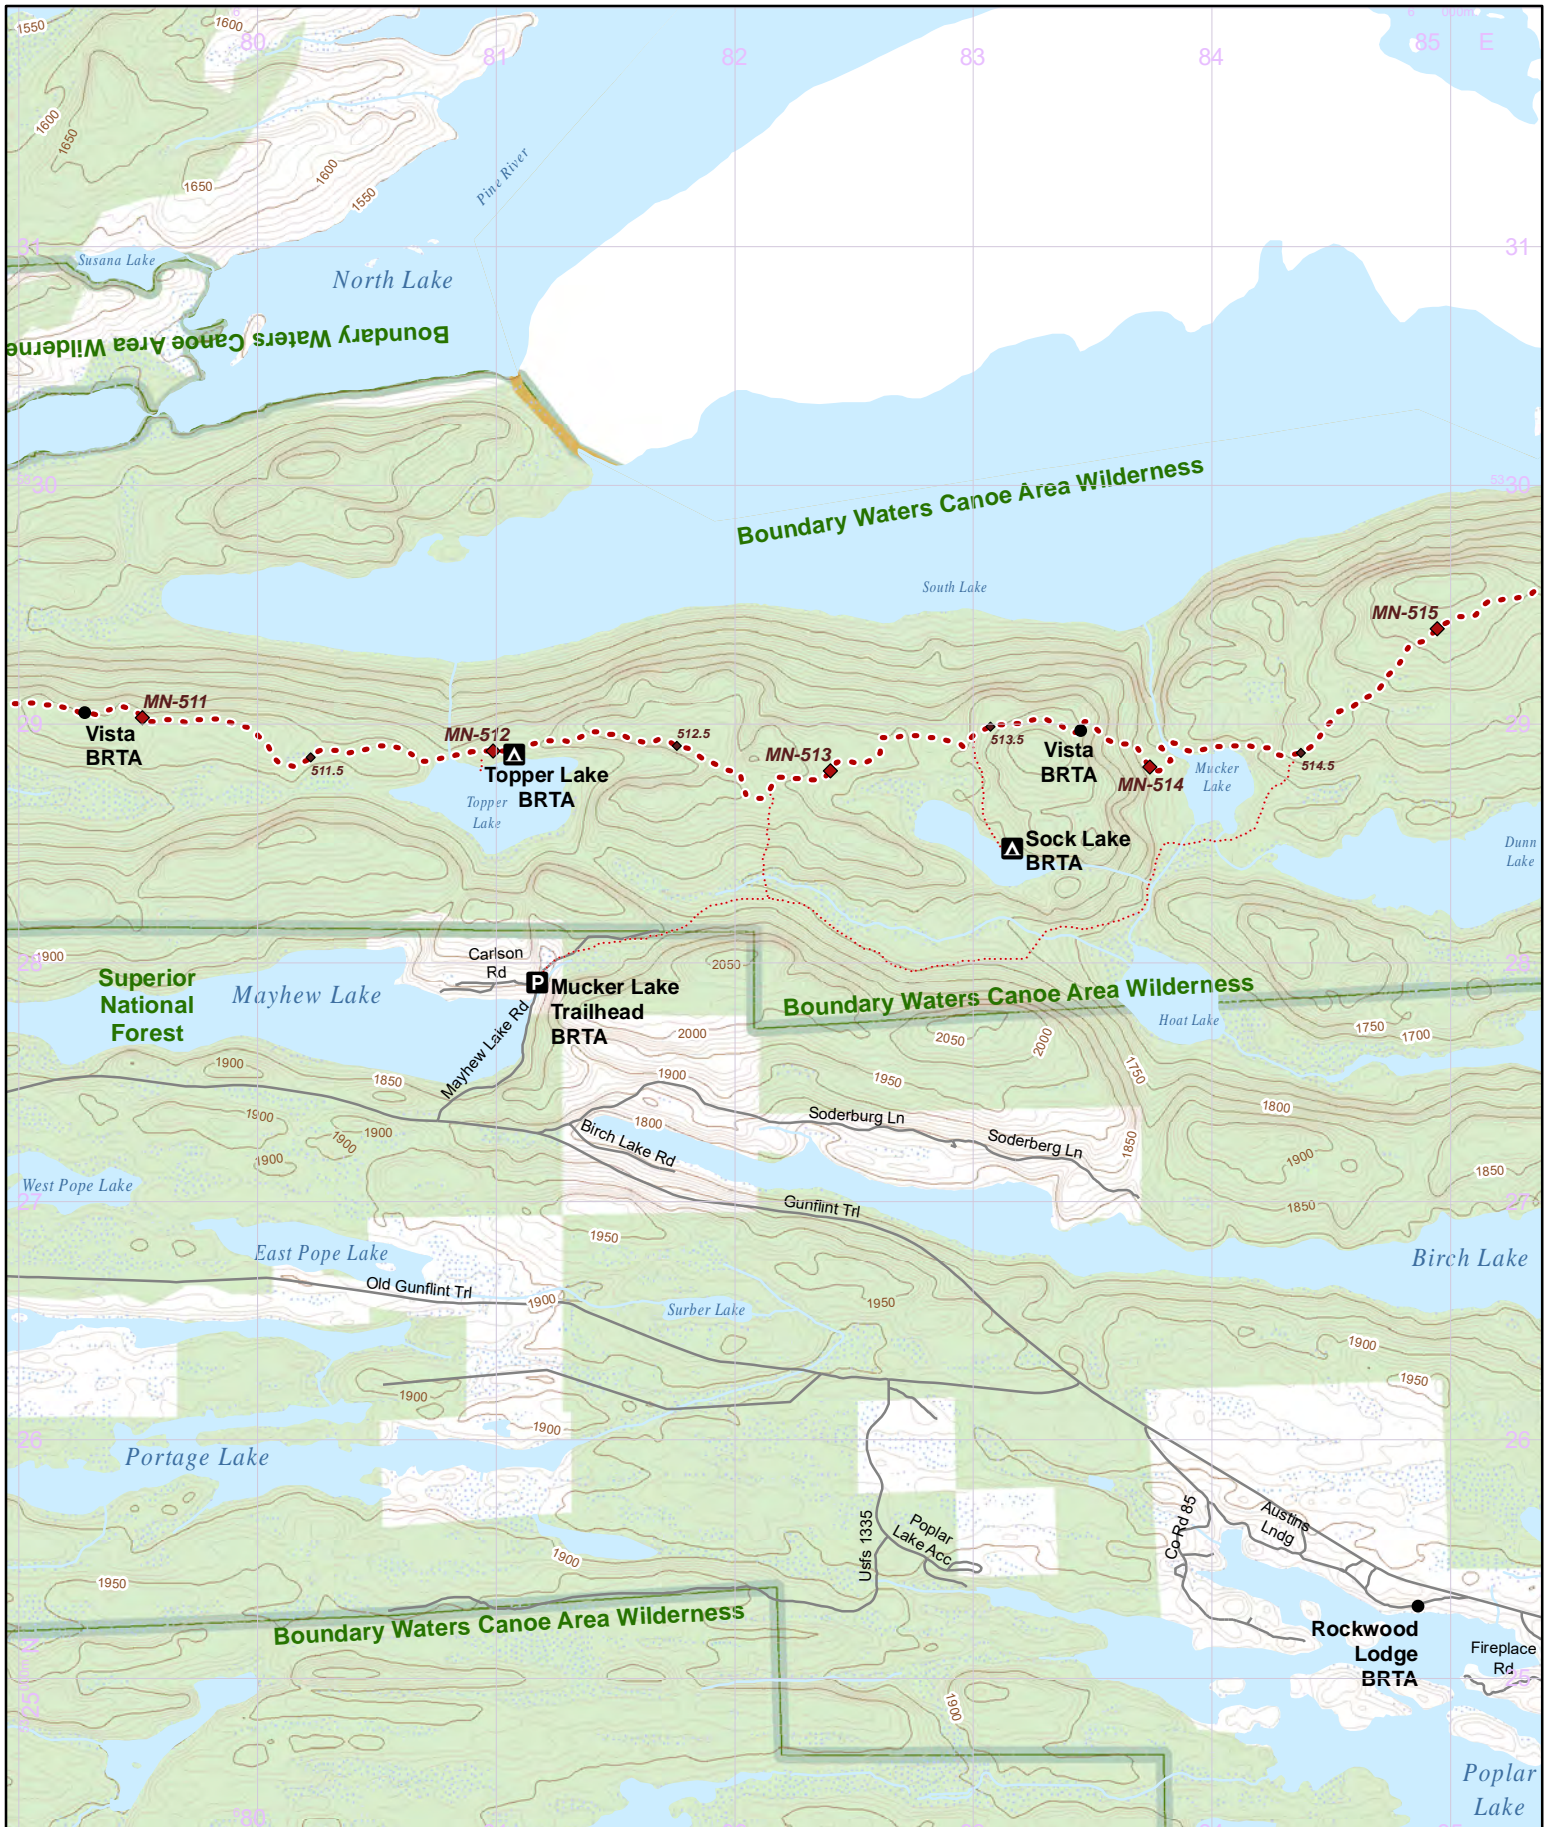

- Parking
- Camping
- Point of Interest
- NCT
- On-Road
- 1/2 mile Intervals
- Nearby Trail
- 10' Contour Interval
- Public Lands
- County Bndry.
- Wetlands

North Country National Scenic Trail

Minnesota Map Series
MN-096

Border Route Trail Association Region

Warning: Reroutes will shift all of the mile points in a state. Make sure everyone in your group has the most recent maps and information by visiting: northcountrytrail.org

Update Version - 3/29/2024

Use this map on your mobile device w/ the "PDFMaps" app from Avenza - <http://avenza.com/pdf-maps>
To add this map at no cost from the Avenza Store, visit: <https://northcountrytrail.org/the-trail/trail-map-and-downloads/> Under "Mobile Maps"

N 1:31,680 UTM 15 NAD 83

1 in = 0.5 miles

Hike it. Build it. Love it. Support it. Please support the mapping program with a gift today. Enjoy your complimentary North Country National Scenic Trail map download, and happy hiking!