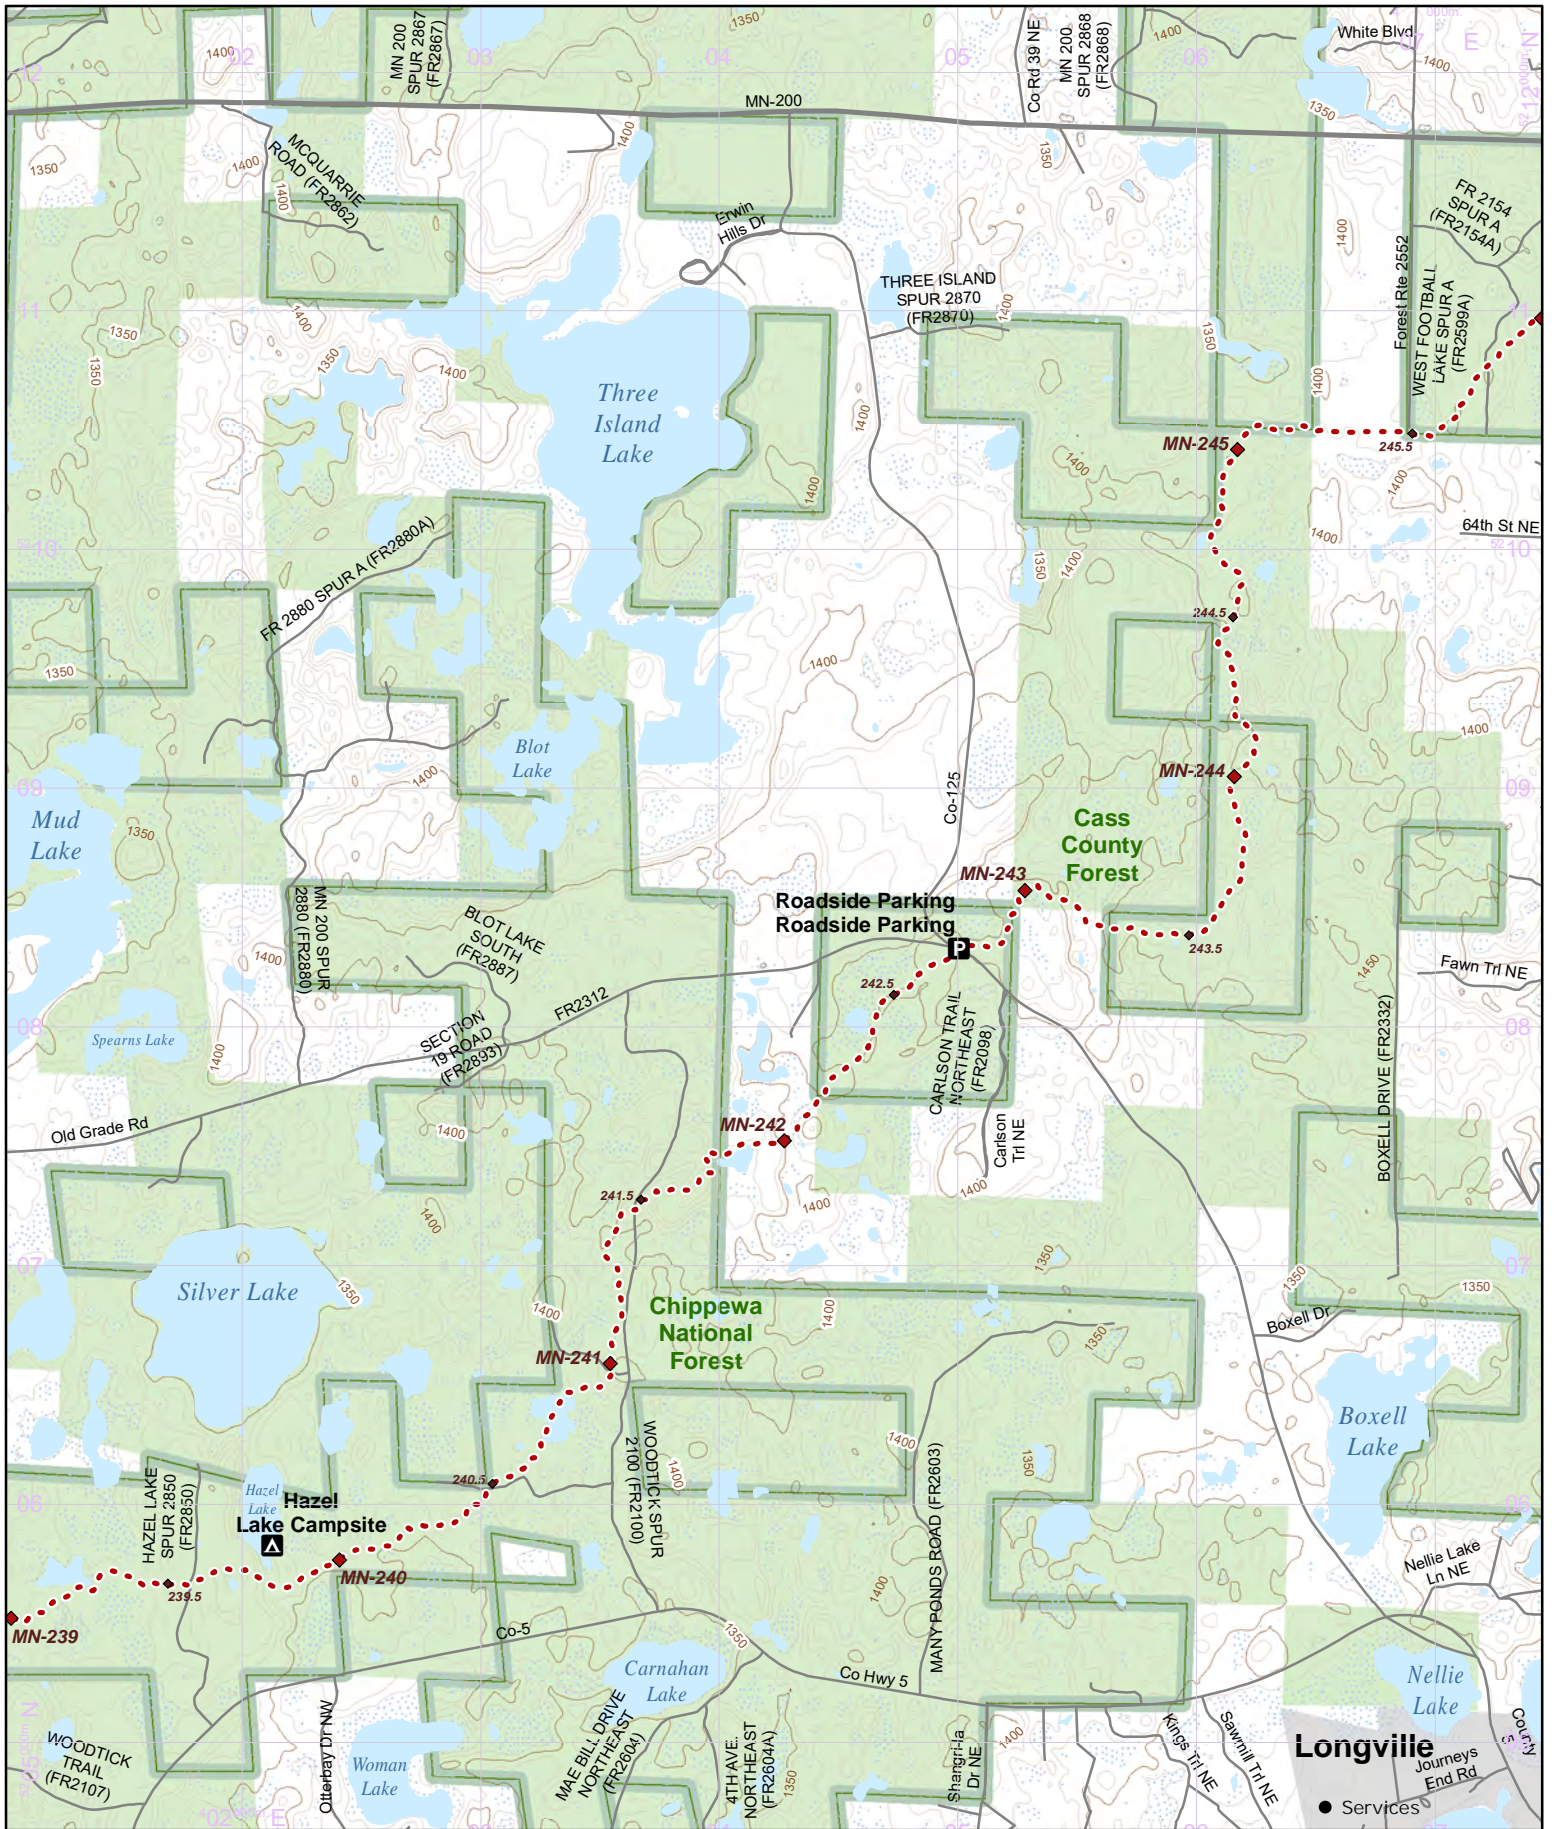

Hike it. Build it. Love it. Support it. Please support the mapping program with a gift today. Enjoy your complimentary North Country National Scenic Trail map download, and happy hiking!

- Parking
- Camping
- Point of Interest
- NCT
- On-Road
- 1/2 mile Intervals
- Nearby Trail
- 10' Contour Interval
- Public Lands
- County Bndry
- Wetlands