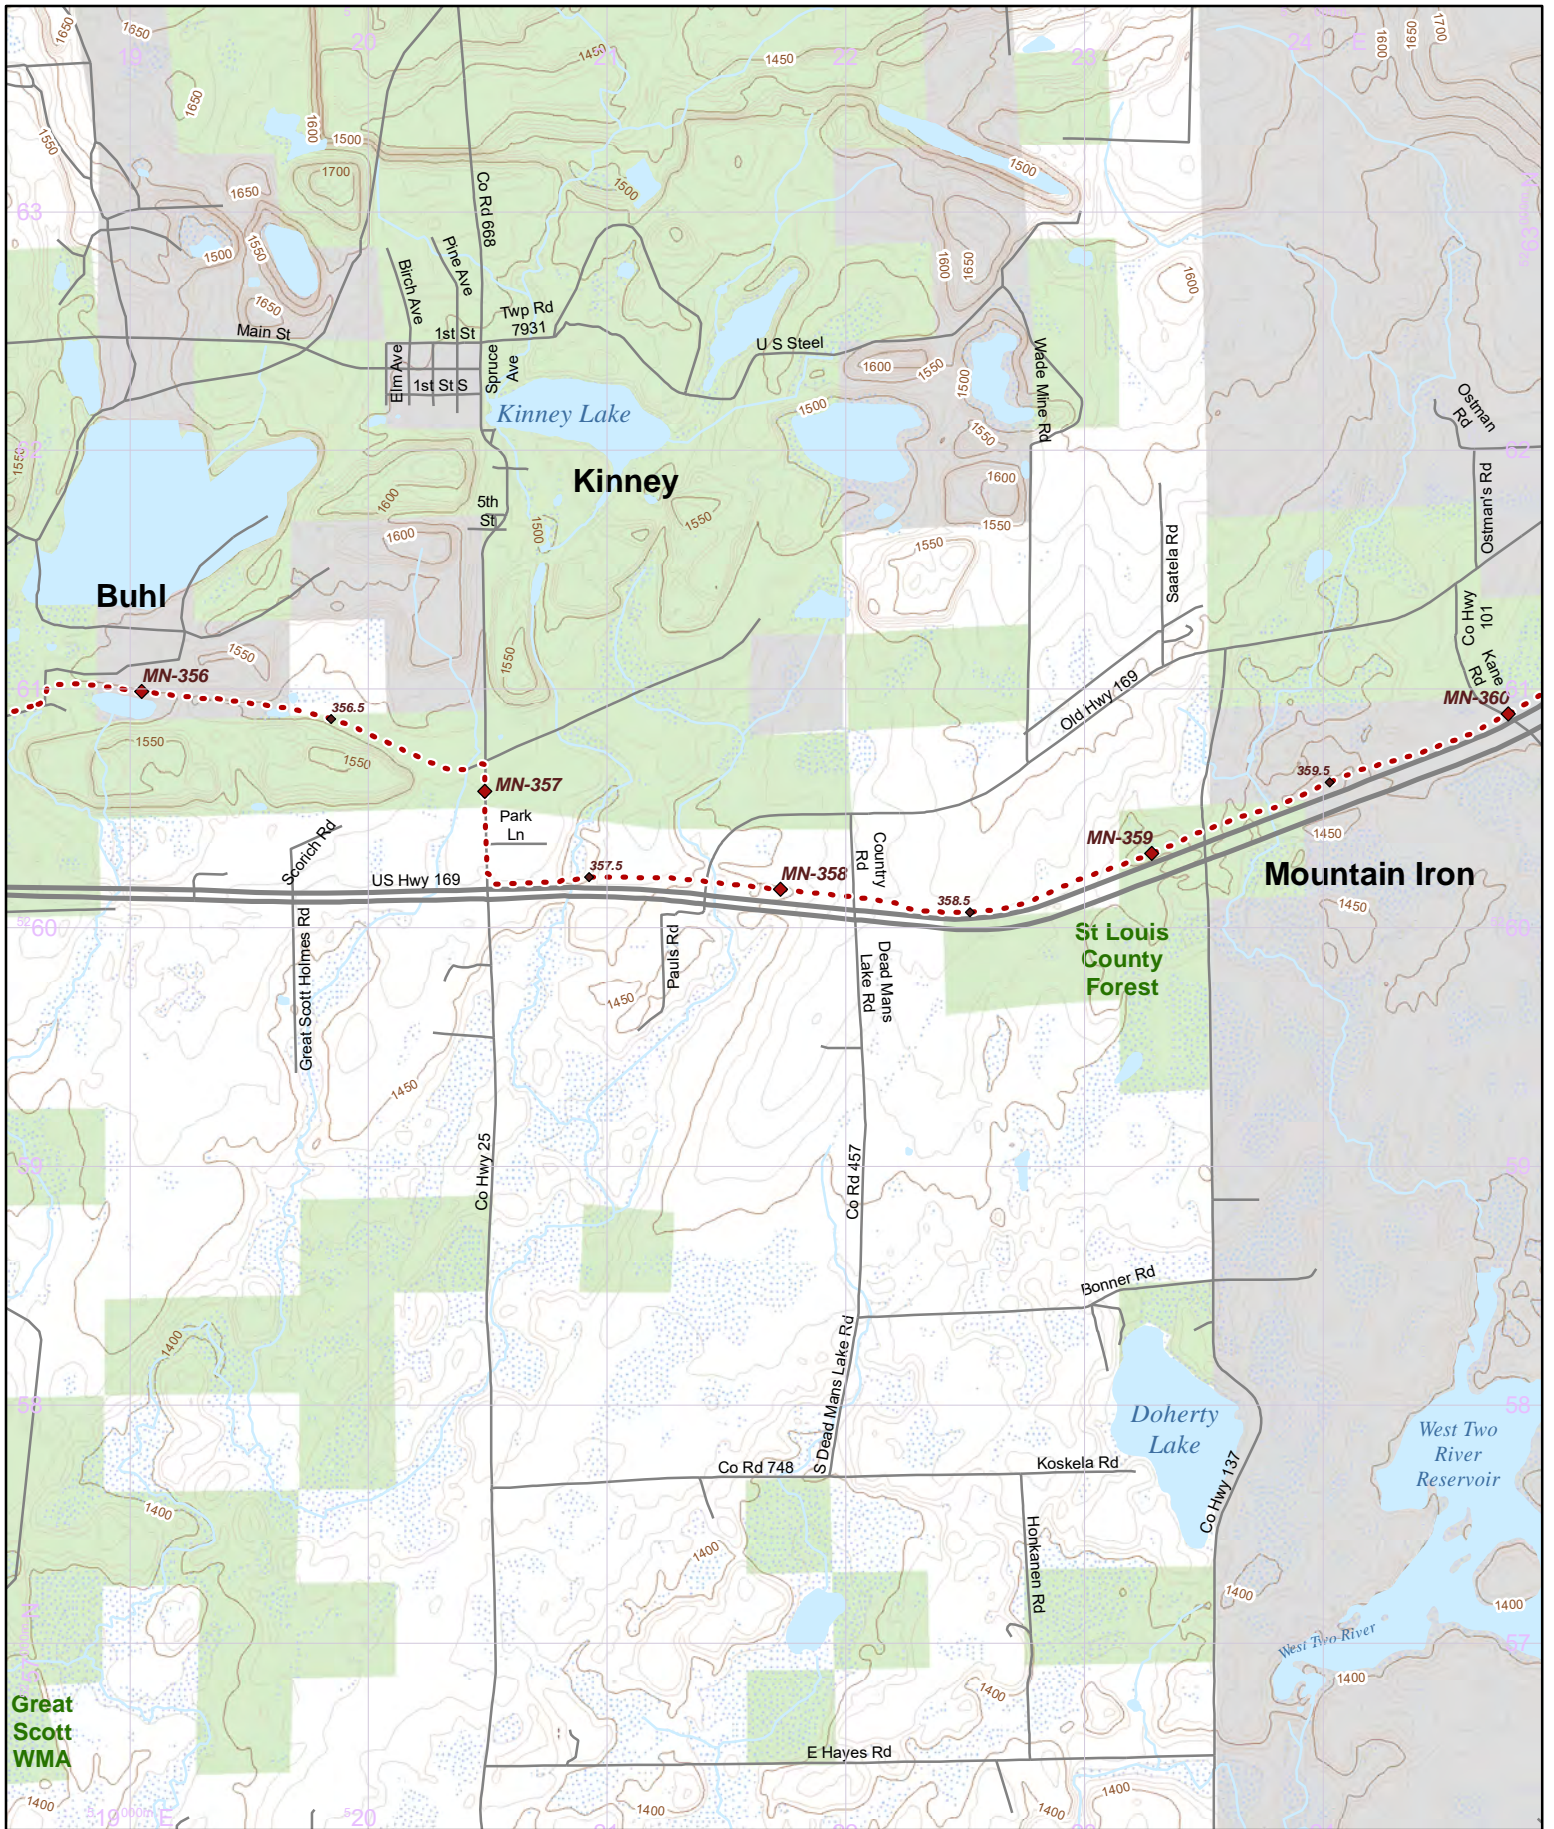

N 1:31,680 UTM 15 NAD 83

1 in = 0.5 miles

Hike it. Build it. Love it. Support it. Please support the mapping program with a gift today. Enjoy your complimentary North Country National Scenic Trail map download, and happy hiking!