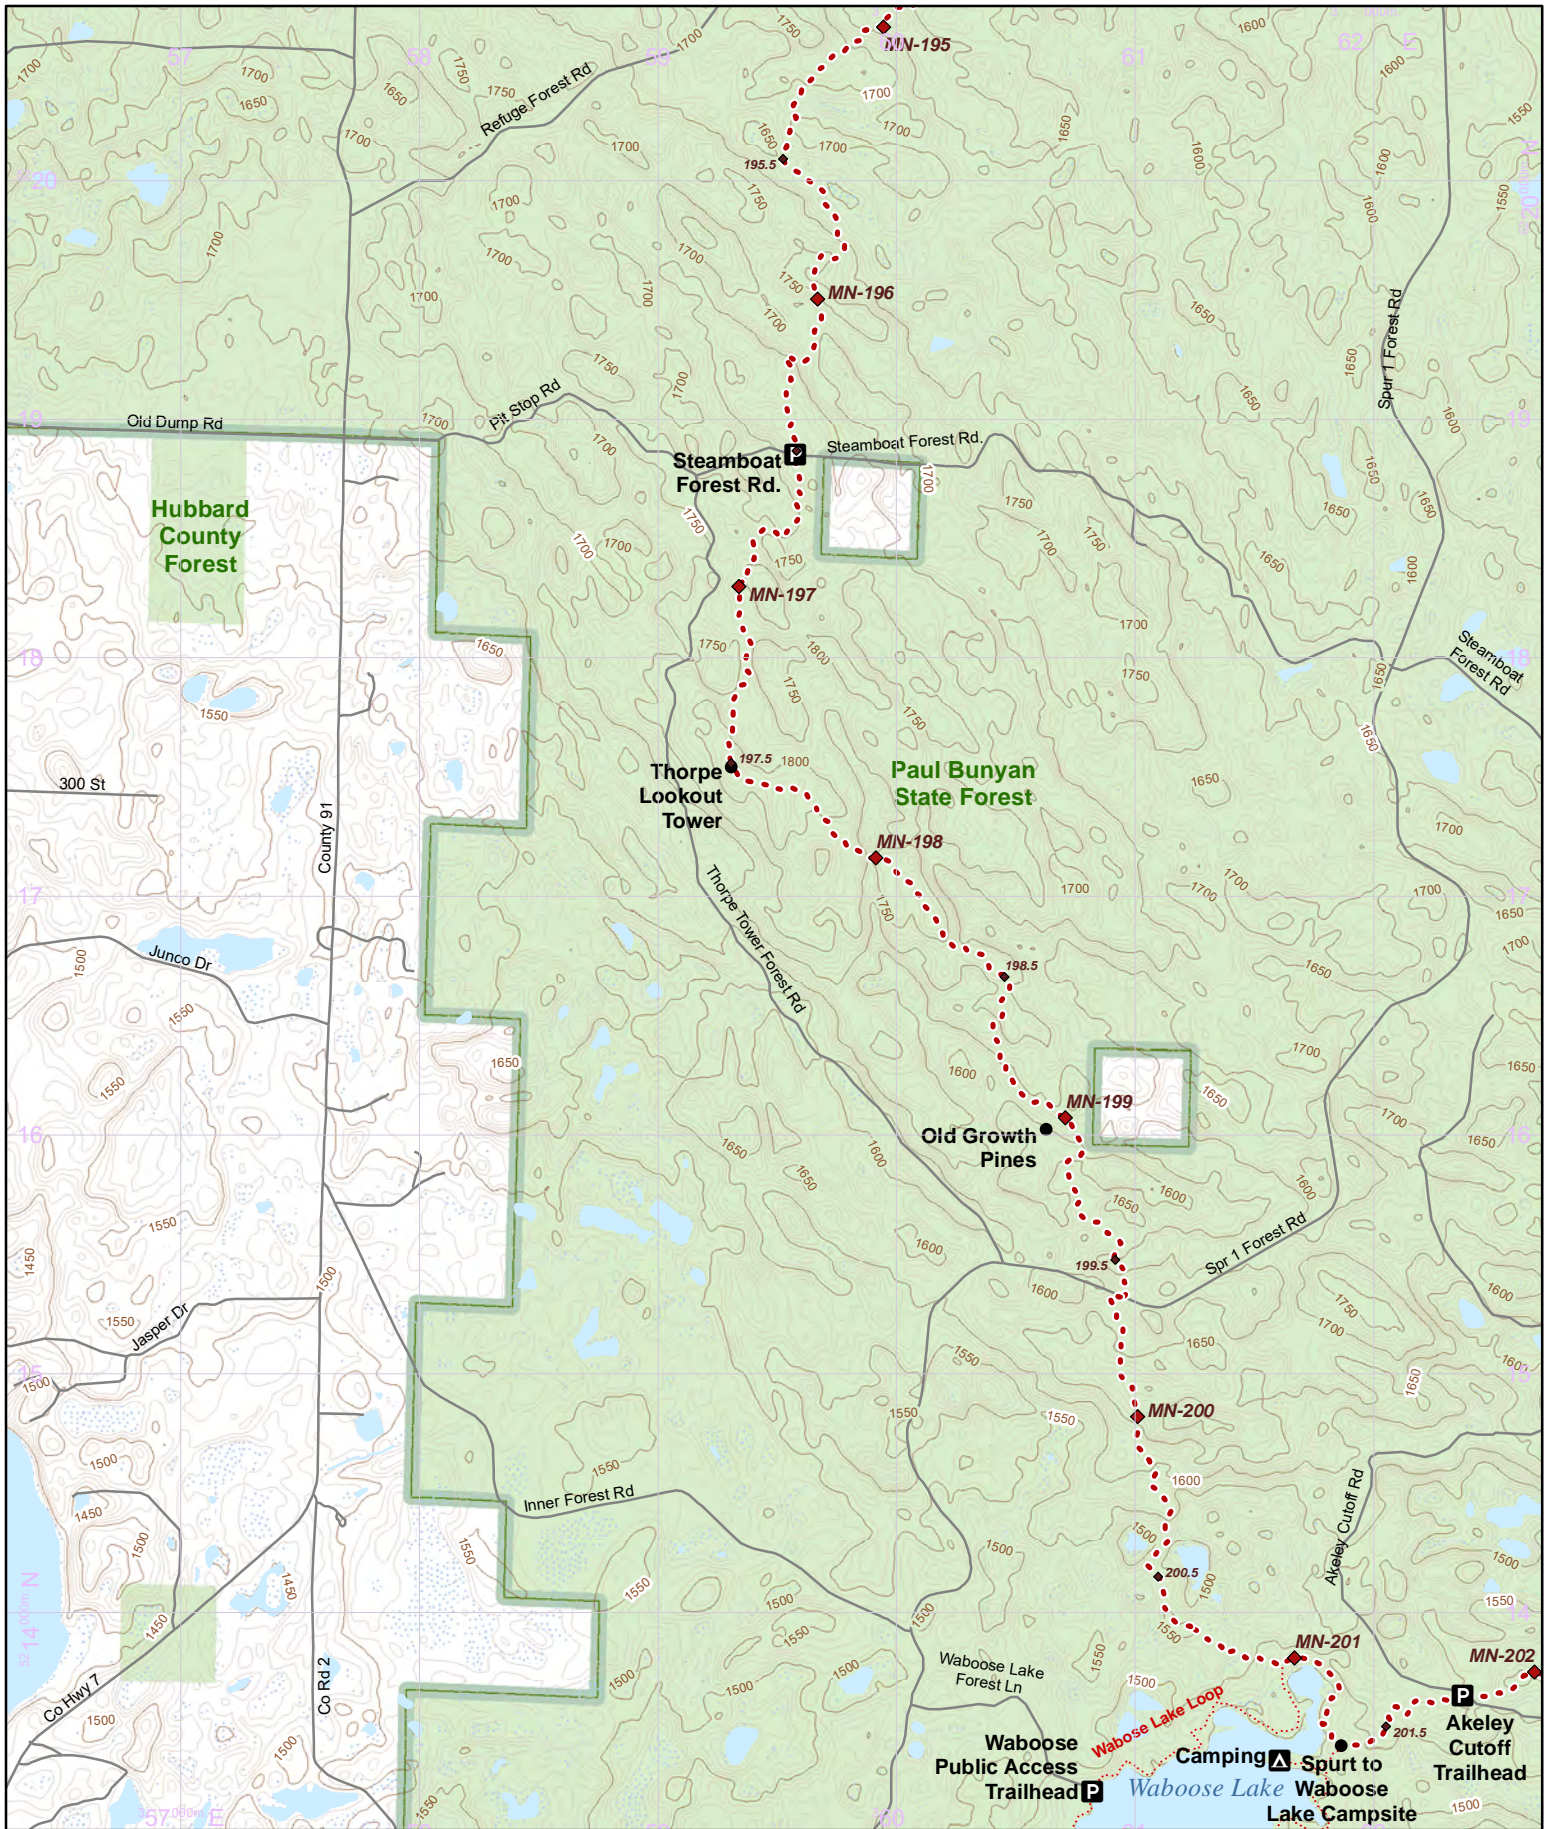

Hike it. Build it. Love it. Support it. Please support the mapping program with a gift today. Enjoy your complimentary North Country National Scenic Trail map download, and happy hiking!

- Parking
- Camping
- Point of Interest
- NCT
- On-Road
- 1/2 mile Intervals
- Nearby Trail
- 10' Contour Interval
- Public Lands
- County Bndry.
- Wetlands