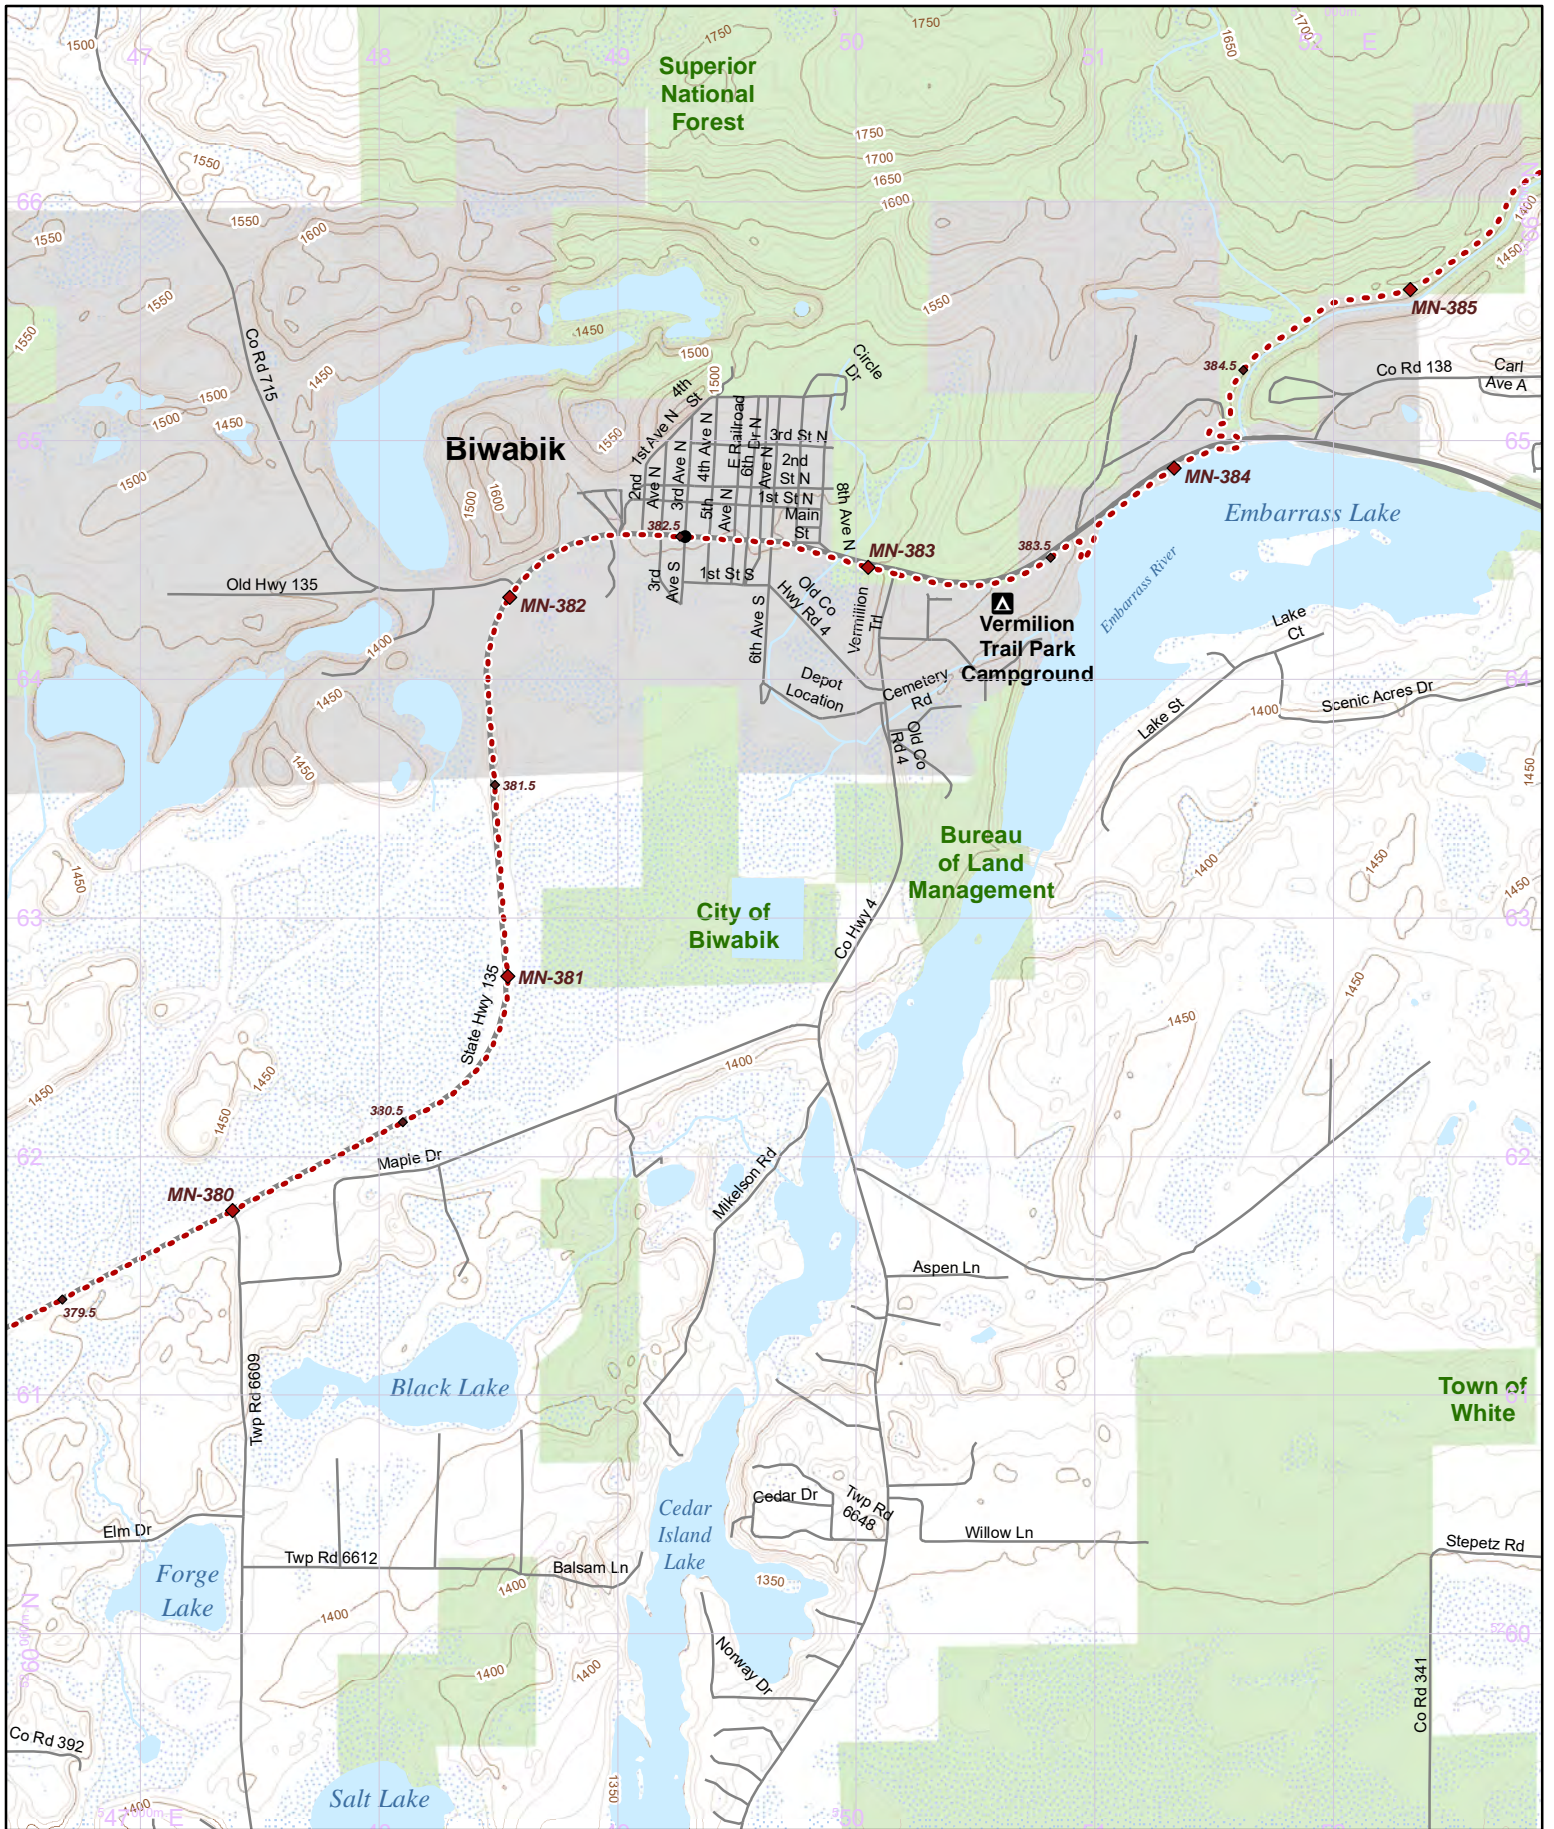

- Parking
- Camping
- Point of Interest
- NCT
- On-Road
- 1/2 mile Intervals
- Nearby Trail
- 10' Contour Interval
- Public Lands
- County Boundary
- Wetlands

North Country National Scenic Trail

Minnesota Map Series

MN-070

Northeast Minnesota Region

Warning: Reroutes will shift all of the mile points in a state. Make sure everyone in your group has the most recent maps and information by visiting: northcountrytrail.org
Update Version - 3/29/2024

Use this map on your mobile device w/ the "PDFMaps" app from Avenza - <http://avenza.com/pdf-maps>
To add this map at no cost from the Avenza Store, visit: <https://northcountrytrail.org/the-trail/trail-map-and-downloads/> Under "Mobile Maps"

N 1:31,680 UTM 15 NAD 83

1 in = 0.5 miles

Hike it. Build it. Love it. Support it. Please support the mapping program with a gift today. Enjoy your complimentary North Country National Scenic Trail map download, and happy hiking!