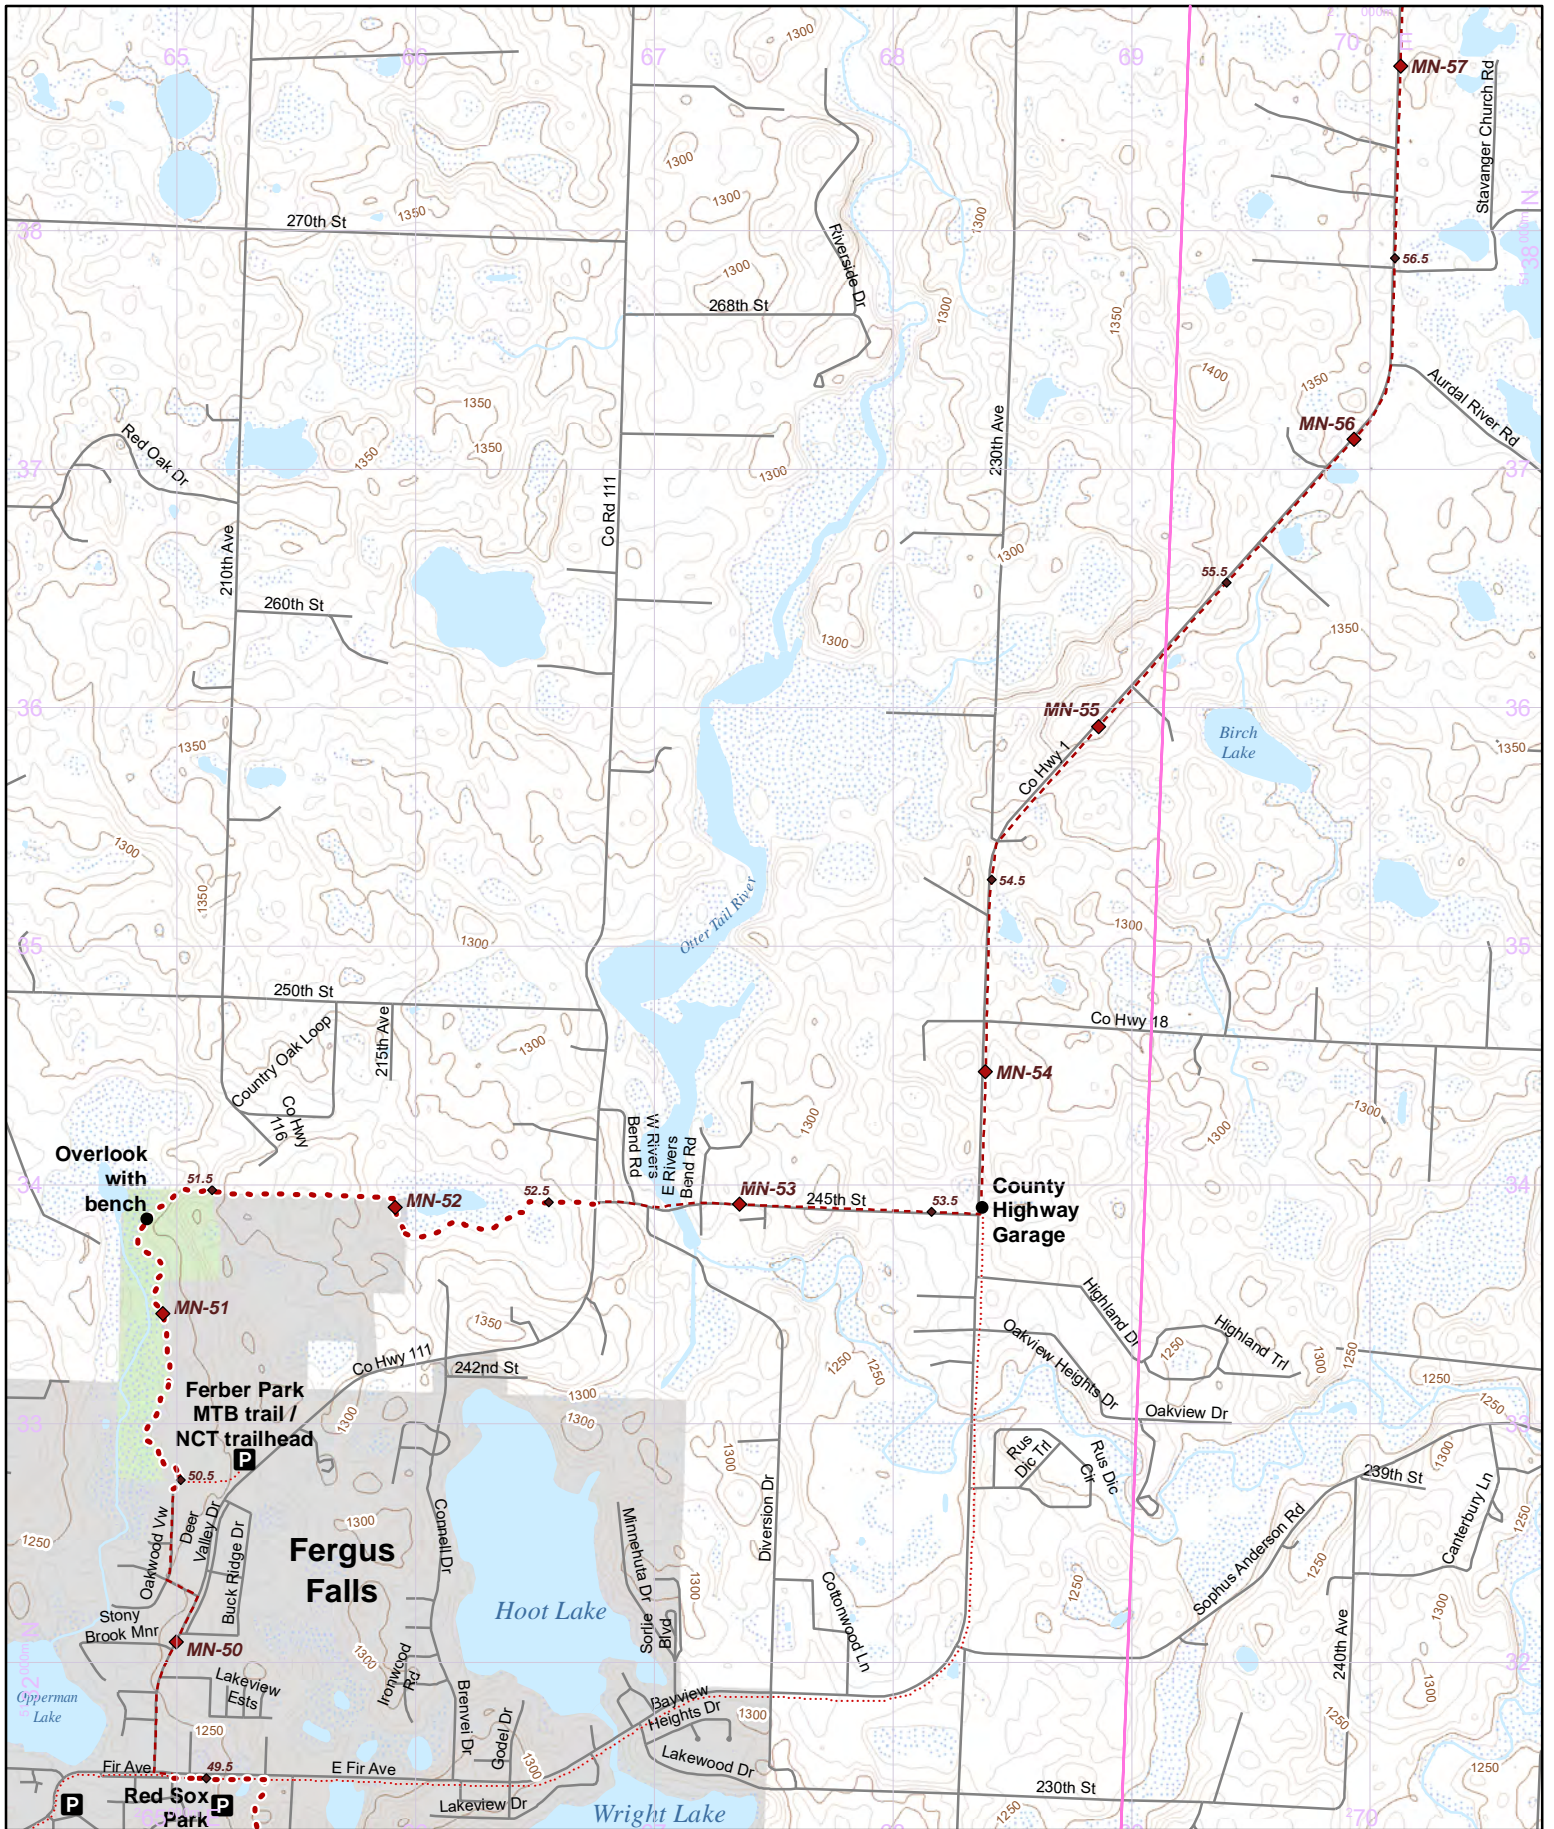

- Parking
- Camping
- Point of Interest
- NCT
- On-Road
- 1/2 mile Intervals
- Nearby Trail
- 10' Contour Interval
- Public Lands
- County Bndry
- Wetlands

North Country National Scenic Trail

Minnesota Map Series

MN-011

Minnesota Waters and Prairie Chapter Region

Warning: Reroutes will shift all of the mile points in a state.

Update Version - 3/29/2024

N 1:31,680 UTM 15 NAD 83

1 in = 0.5 miles

Use this map on your mobile device w/ the "PDFMaps" app from Avenza - <http://avenza.com/pdf-maps>
To add this map at no cost from the Avenza Store, visit:
<https://northcountrytrail.org/the-trail/trail-map-and-downloads/>
Under "Mobile Maps"

Hike it. Build it. Love it. Support it. Please support the mapping program with a gift today. Enjoy your complimentary North Country National Scenic Trail map download, and happy hiking!