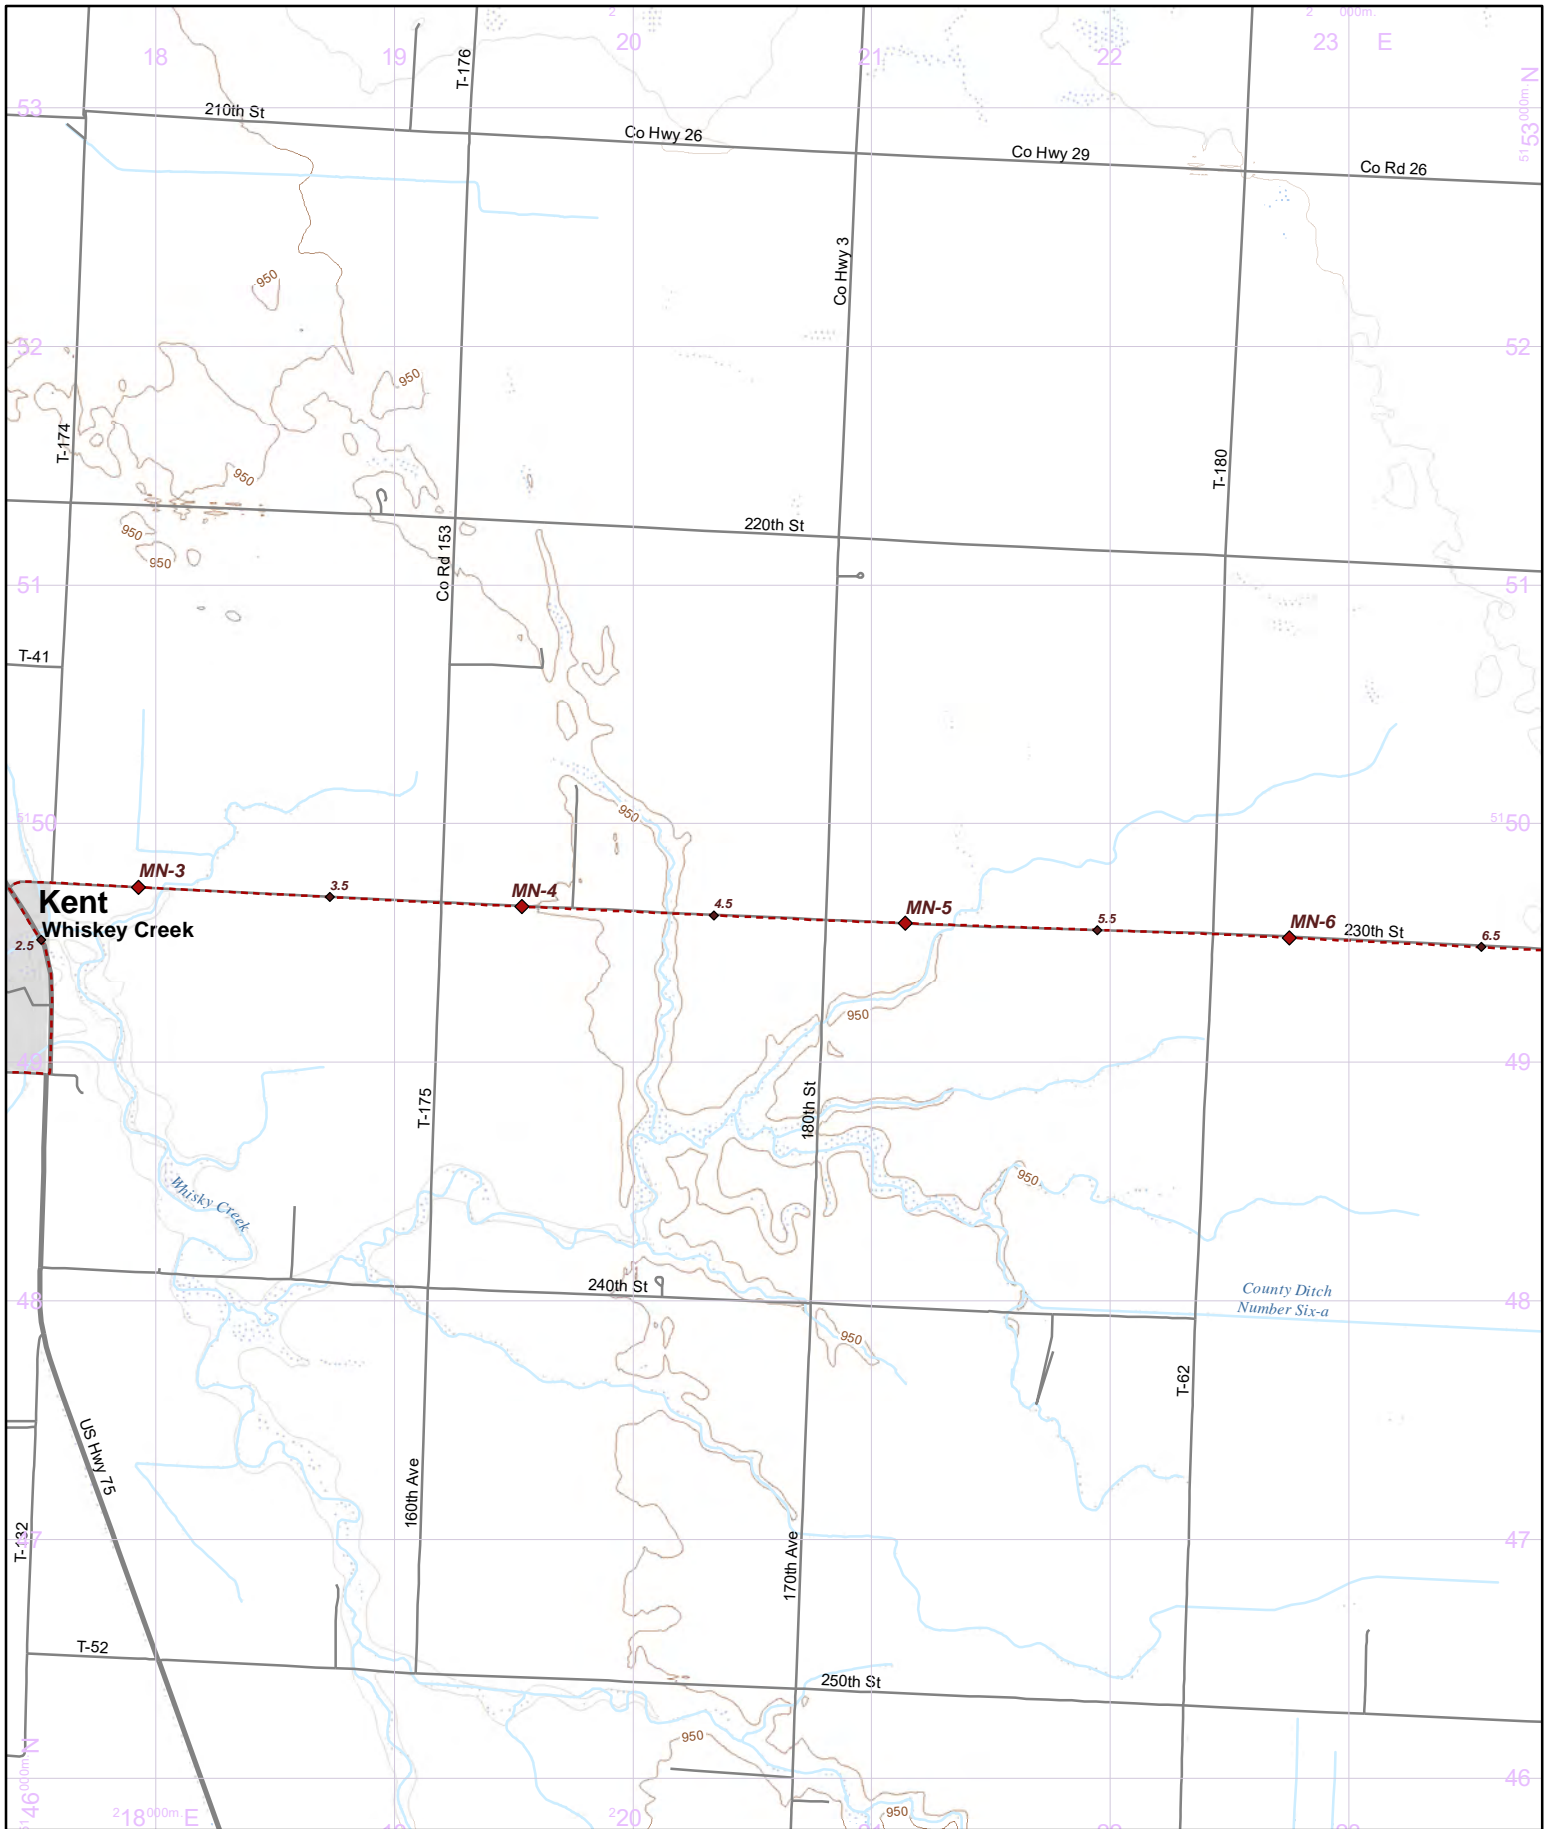

- Parking
- Camping
- Point of Interest
- NCT
- On-Road
- 1/2 mile Intervals
- Nearby Trail
- 10' Contour Interval
- Public Lands
- County Bndry.
- Wetlands

North Country National Scenic Trail

Minnesota Map Series

MN-002

Minnesota Waters and Prairie Chapter Region

Update Version - 3/29/2024

Use this map on your mobile device w/ the "PDFMaps" app from Avenza - <http://avenza.com/pdf-maps>
To add this map at no cost from the Avenza Store, visit:
<https://northcountrytrail.org/the-trail/trail-map-and-downloads/>
Under "Mobile Maps"

N 1:31,680 UTM 15 NAD 83

1 in = 0.5 miles

Hike it. Build it. Love it. Support it. Please support the mapping program with a gift today. Enjoy your complimentary North Country National Scenic Trail map download, and happy hiking!