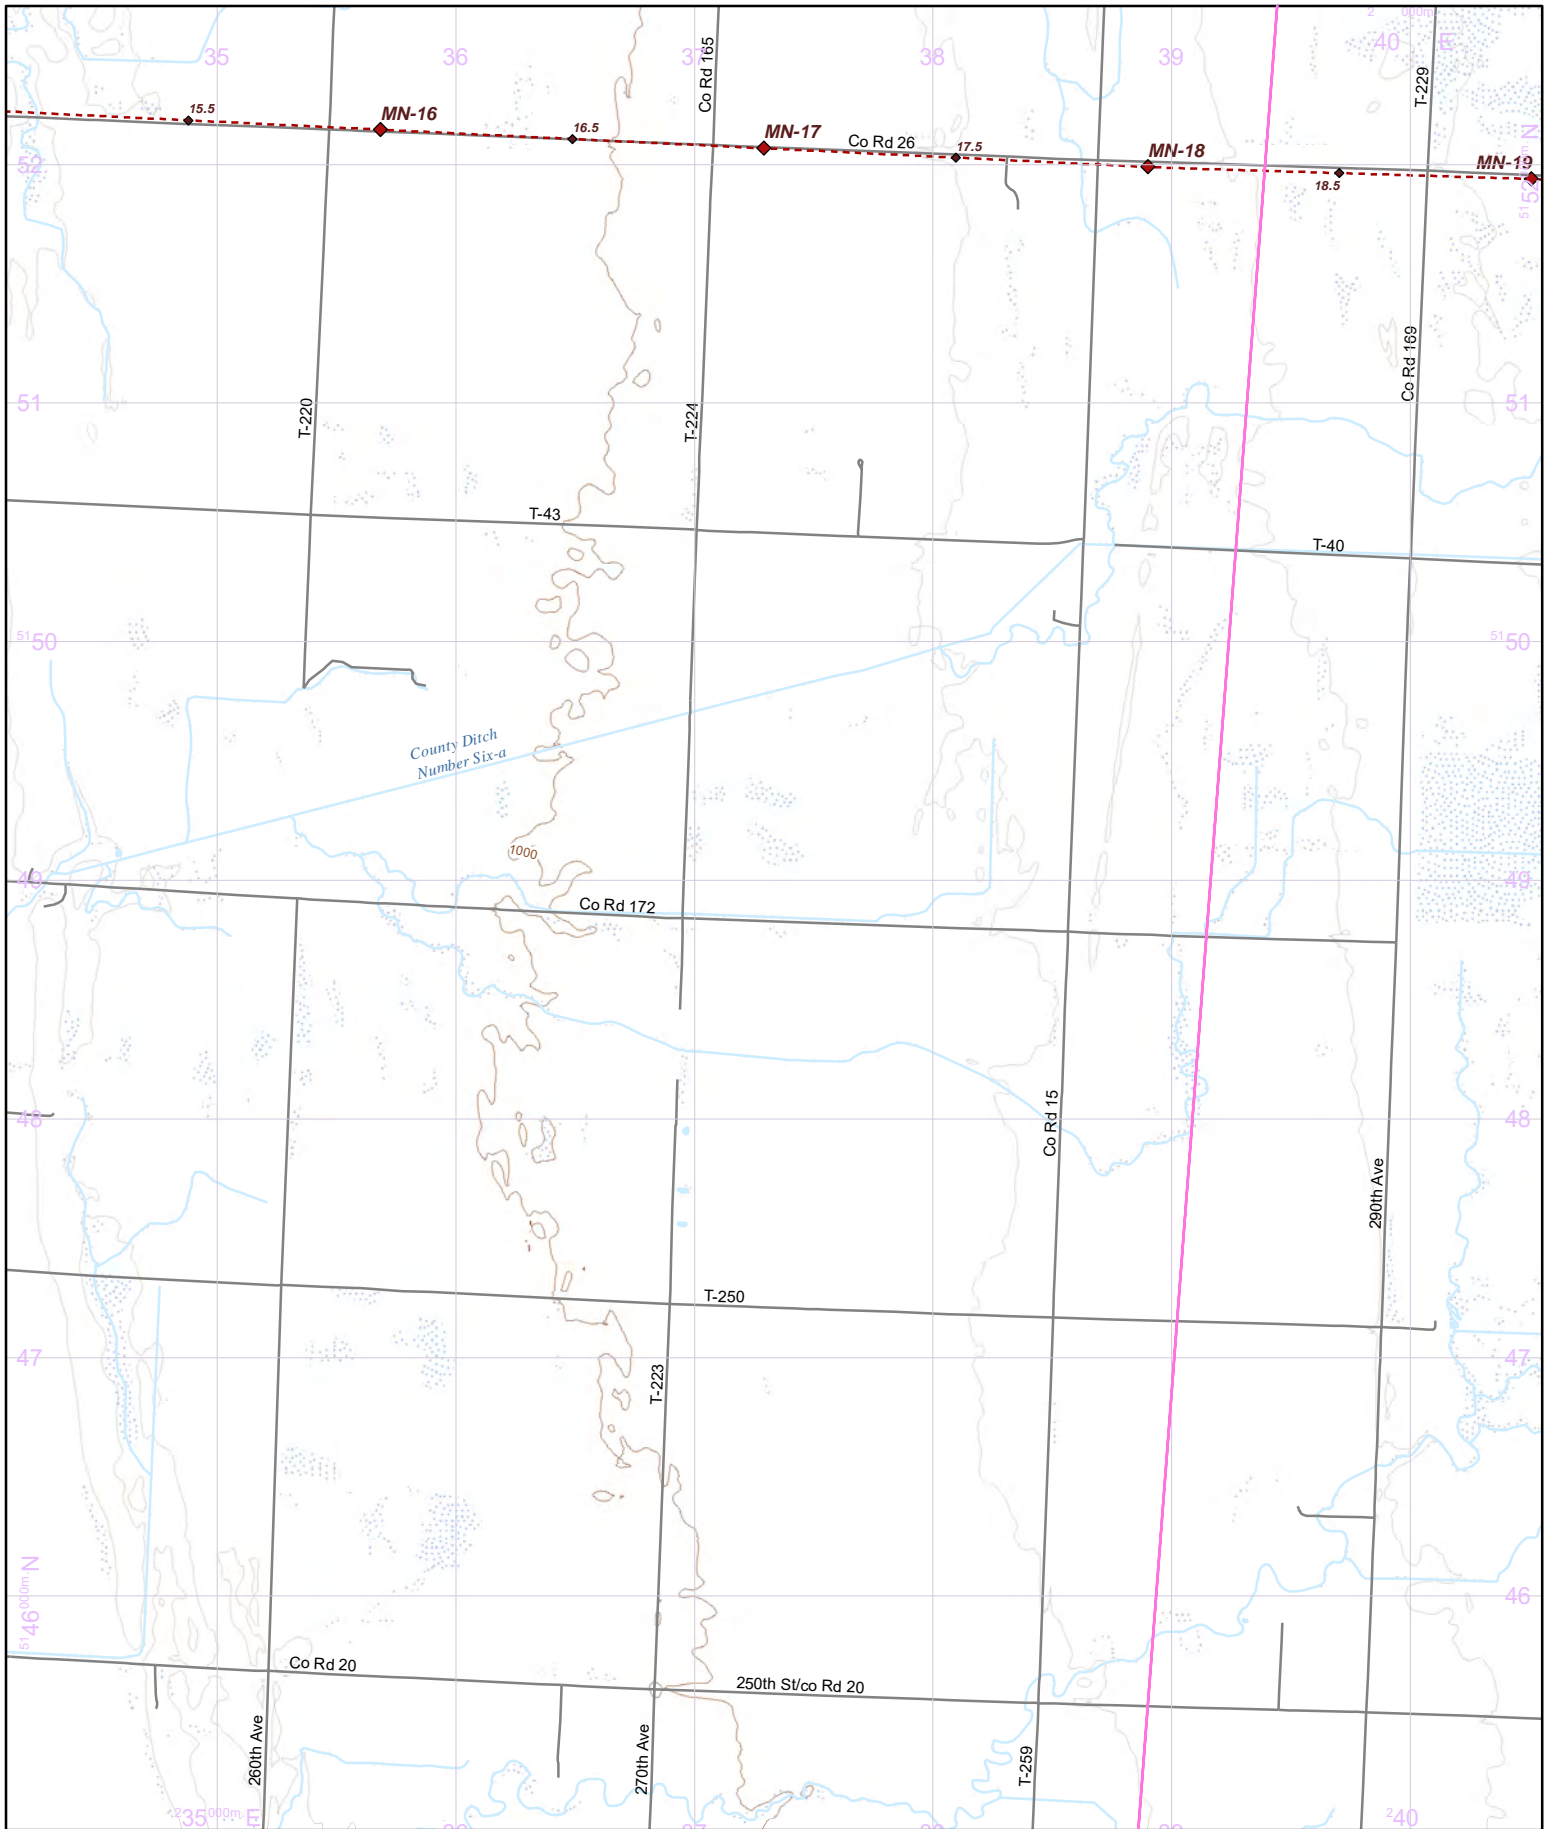

- Parking
- Camping
- Point of Interest
- NCT
- On-Road
- 1/2 mile Intervals
- Nearby Trail
- 10' Contour Interval
- Public Lands
- County Bndry.
- Wetlands

North Country National Scenic Trail

Minnesota Map Series

MN-005

Minnesota Waters and Prairie Chapter Region

Warning: Reroutes will shift all of the mile points in a state.

Update Version - 3/29/2024

Use this map on your mobile device w/ the "PDFMaps" app from Avenza - <http://avenza.com/pdf-maps>
To add this map at no cost from the Avenza Store, visit:
<https://northcountrytrail.org/the-trail/trail-map-and-downloads/>
Under "Mobile Maps"

N 1:31,680 UTM 15 NAD 83

1 in = 0.5 miles

Hike it. Build it. Love it. Support it. Please support the mapping program with a gift today. Enjoy your complimentary North Country National Scenic Trail map download, and happy hiking!