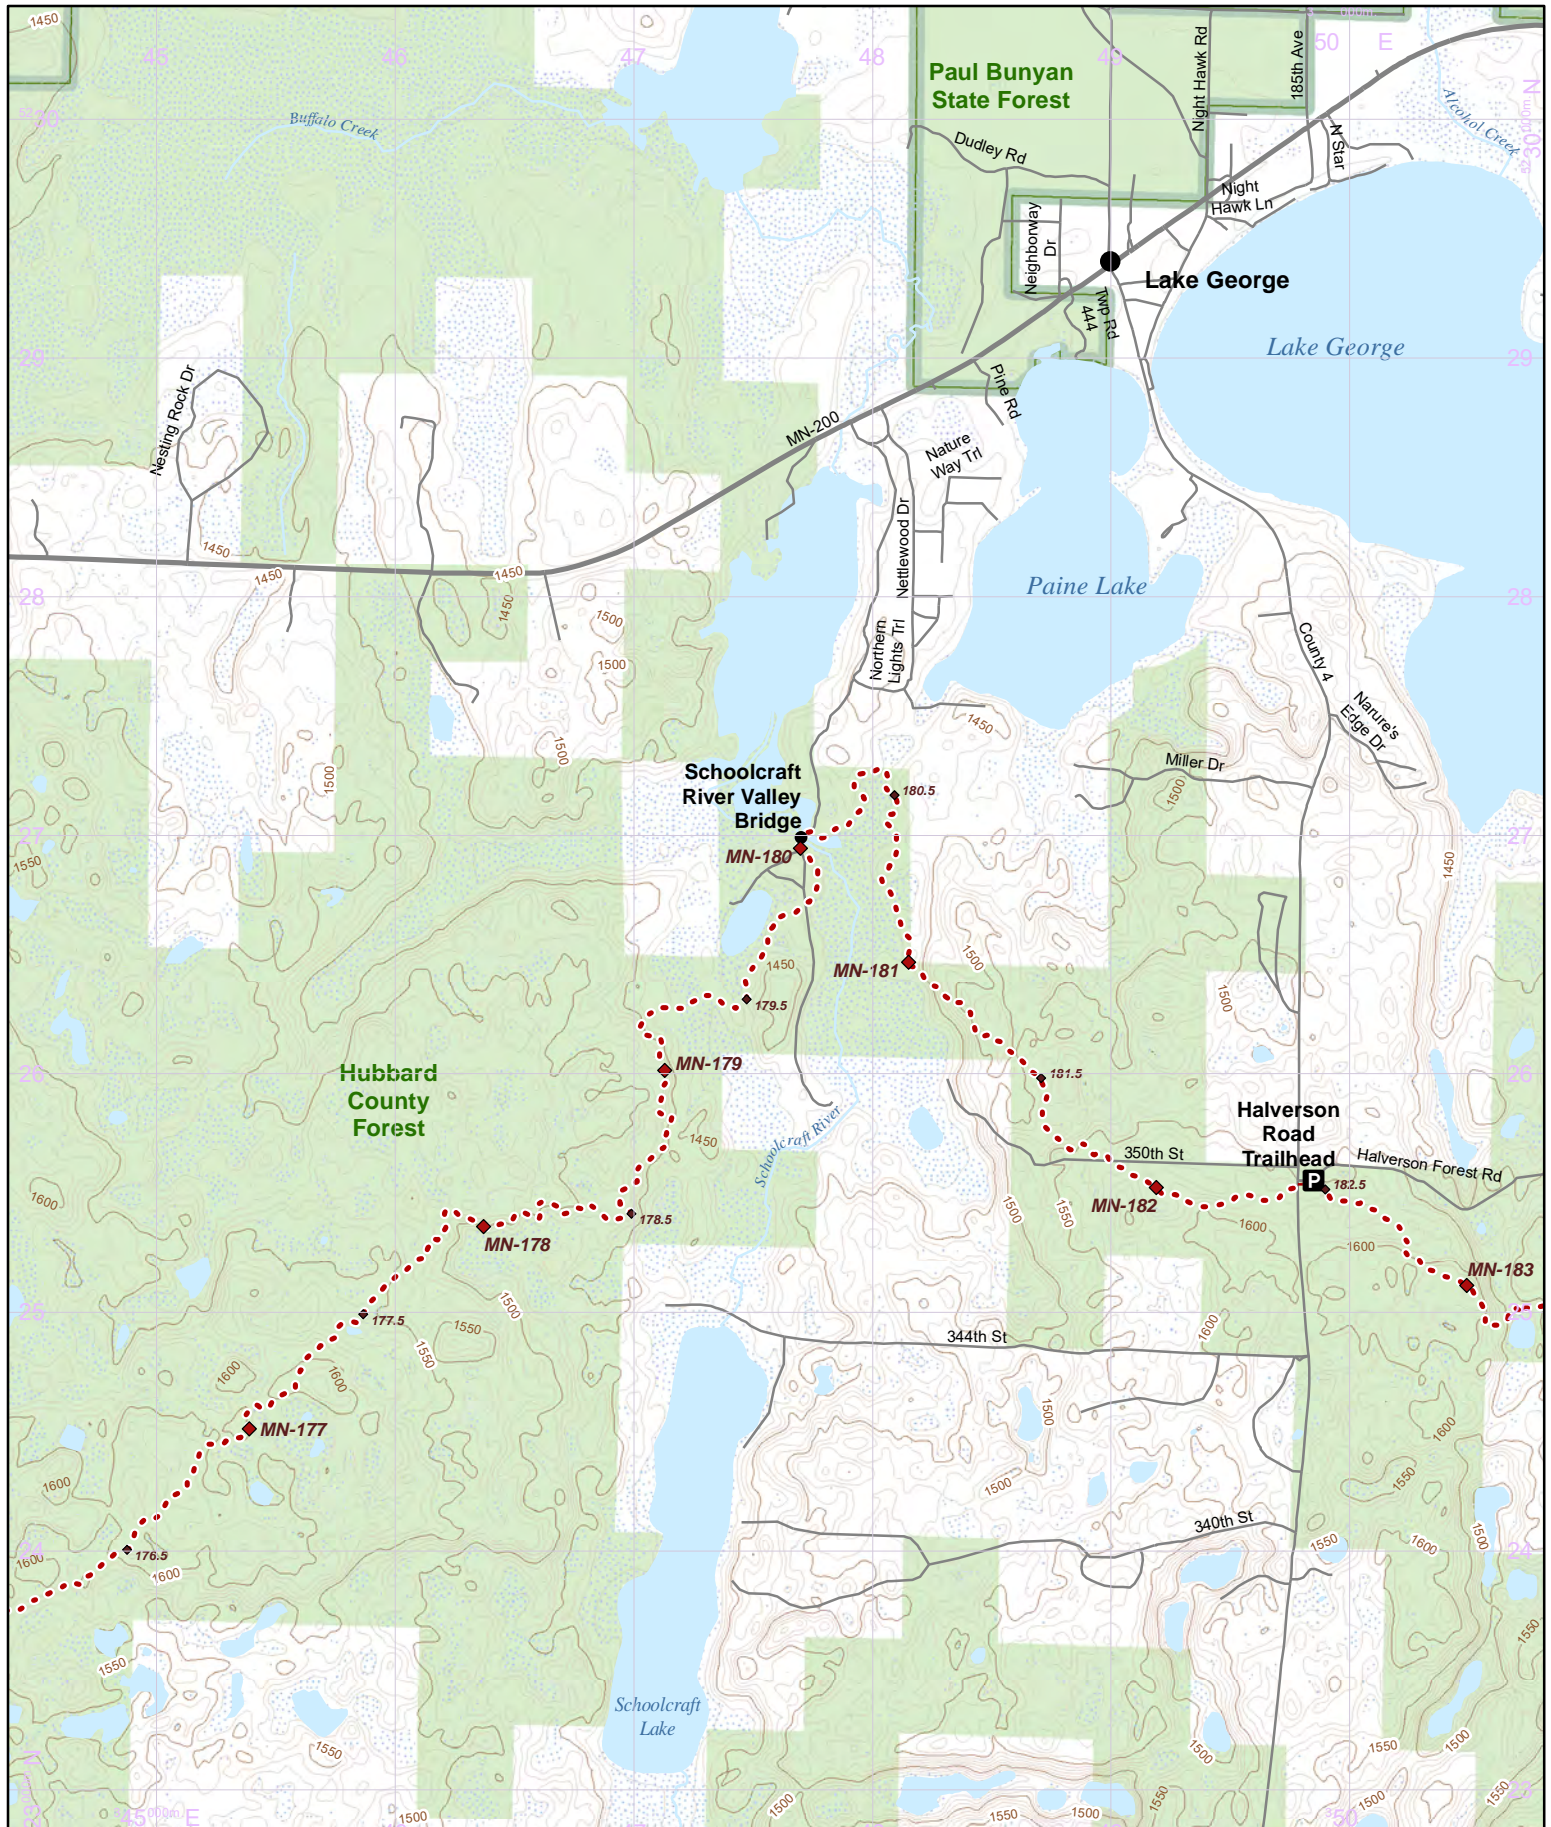

Hike it. Build it. Love it. Support it. Please support the mapping program with a gift today. Enjoy your complimentary North Country National Scenic Trail map download, and happy hiking!

- Parking
- Camping
- Point of Interest
- NCT
- On-Road
- 1/2 mile Intervals
- Nearby Trail
- 10' Contour Interval
- Public Lands
- County Bndry.
- Wetlands