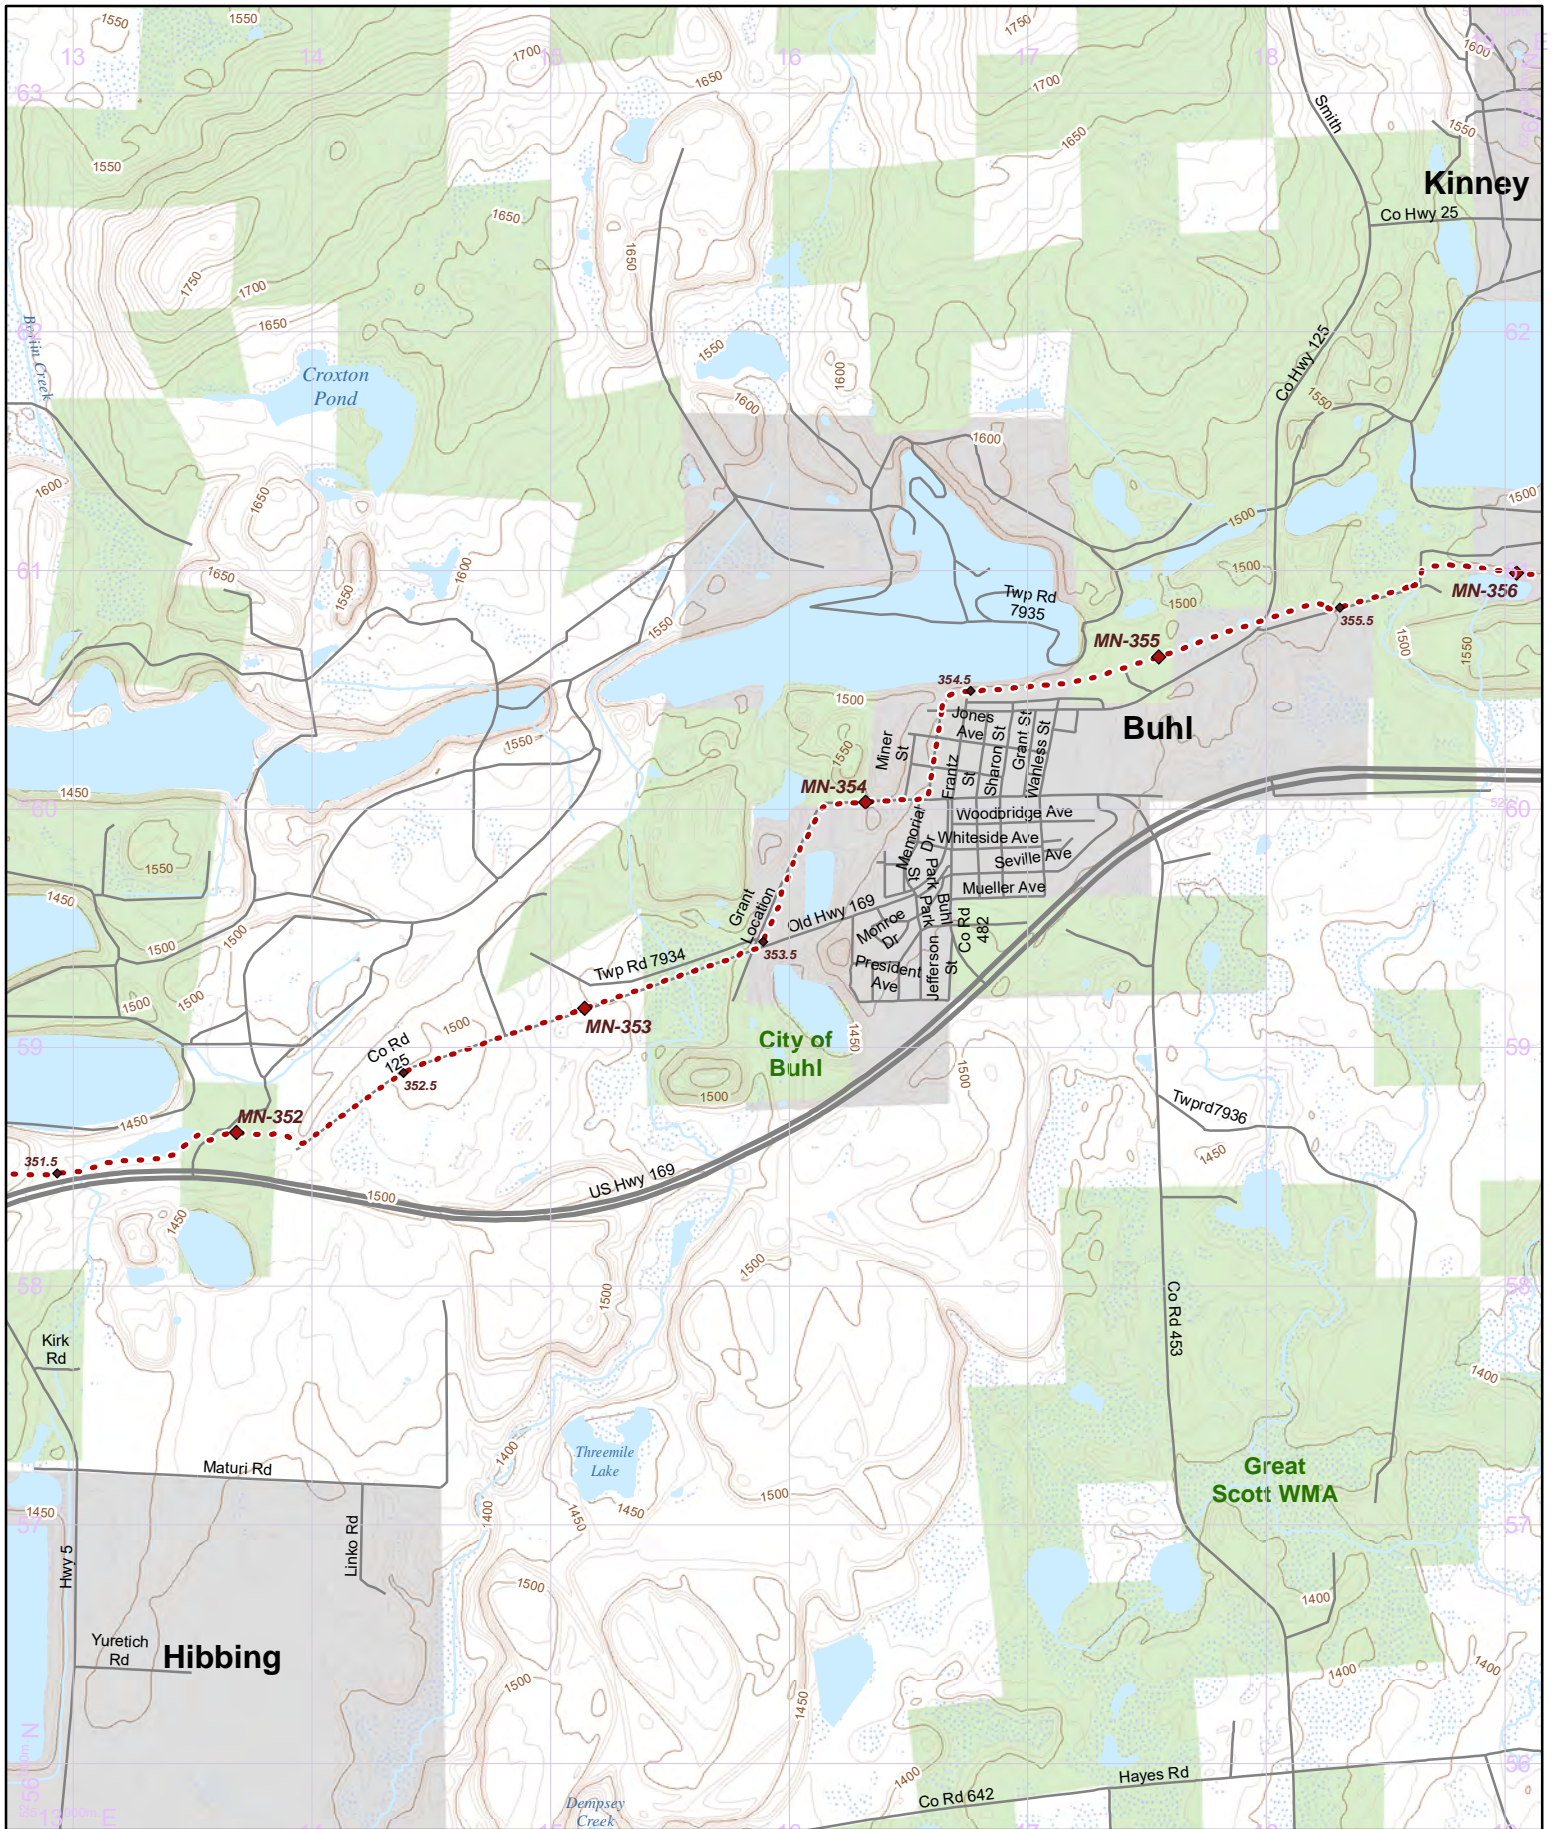

N 1:31,680 UTM 15 NAD 83

1 in = 0.5 miles

Hike it. Build it. Love it. Support it. Please support the mapping program with a gift today. Enjoy your complimentary North Country National Scenic Trail map download, and happy hiking!