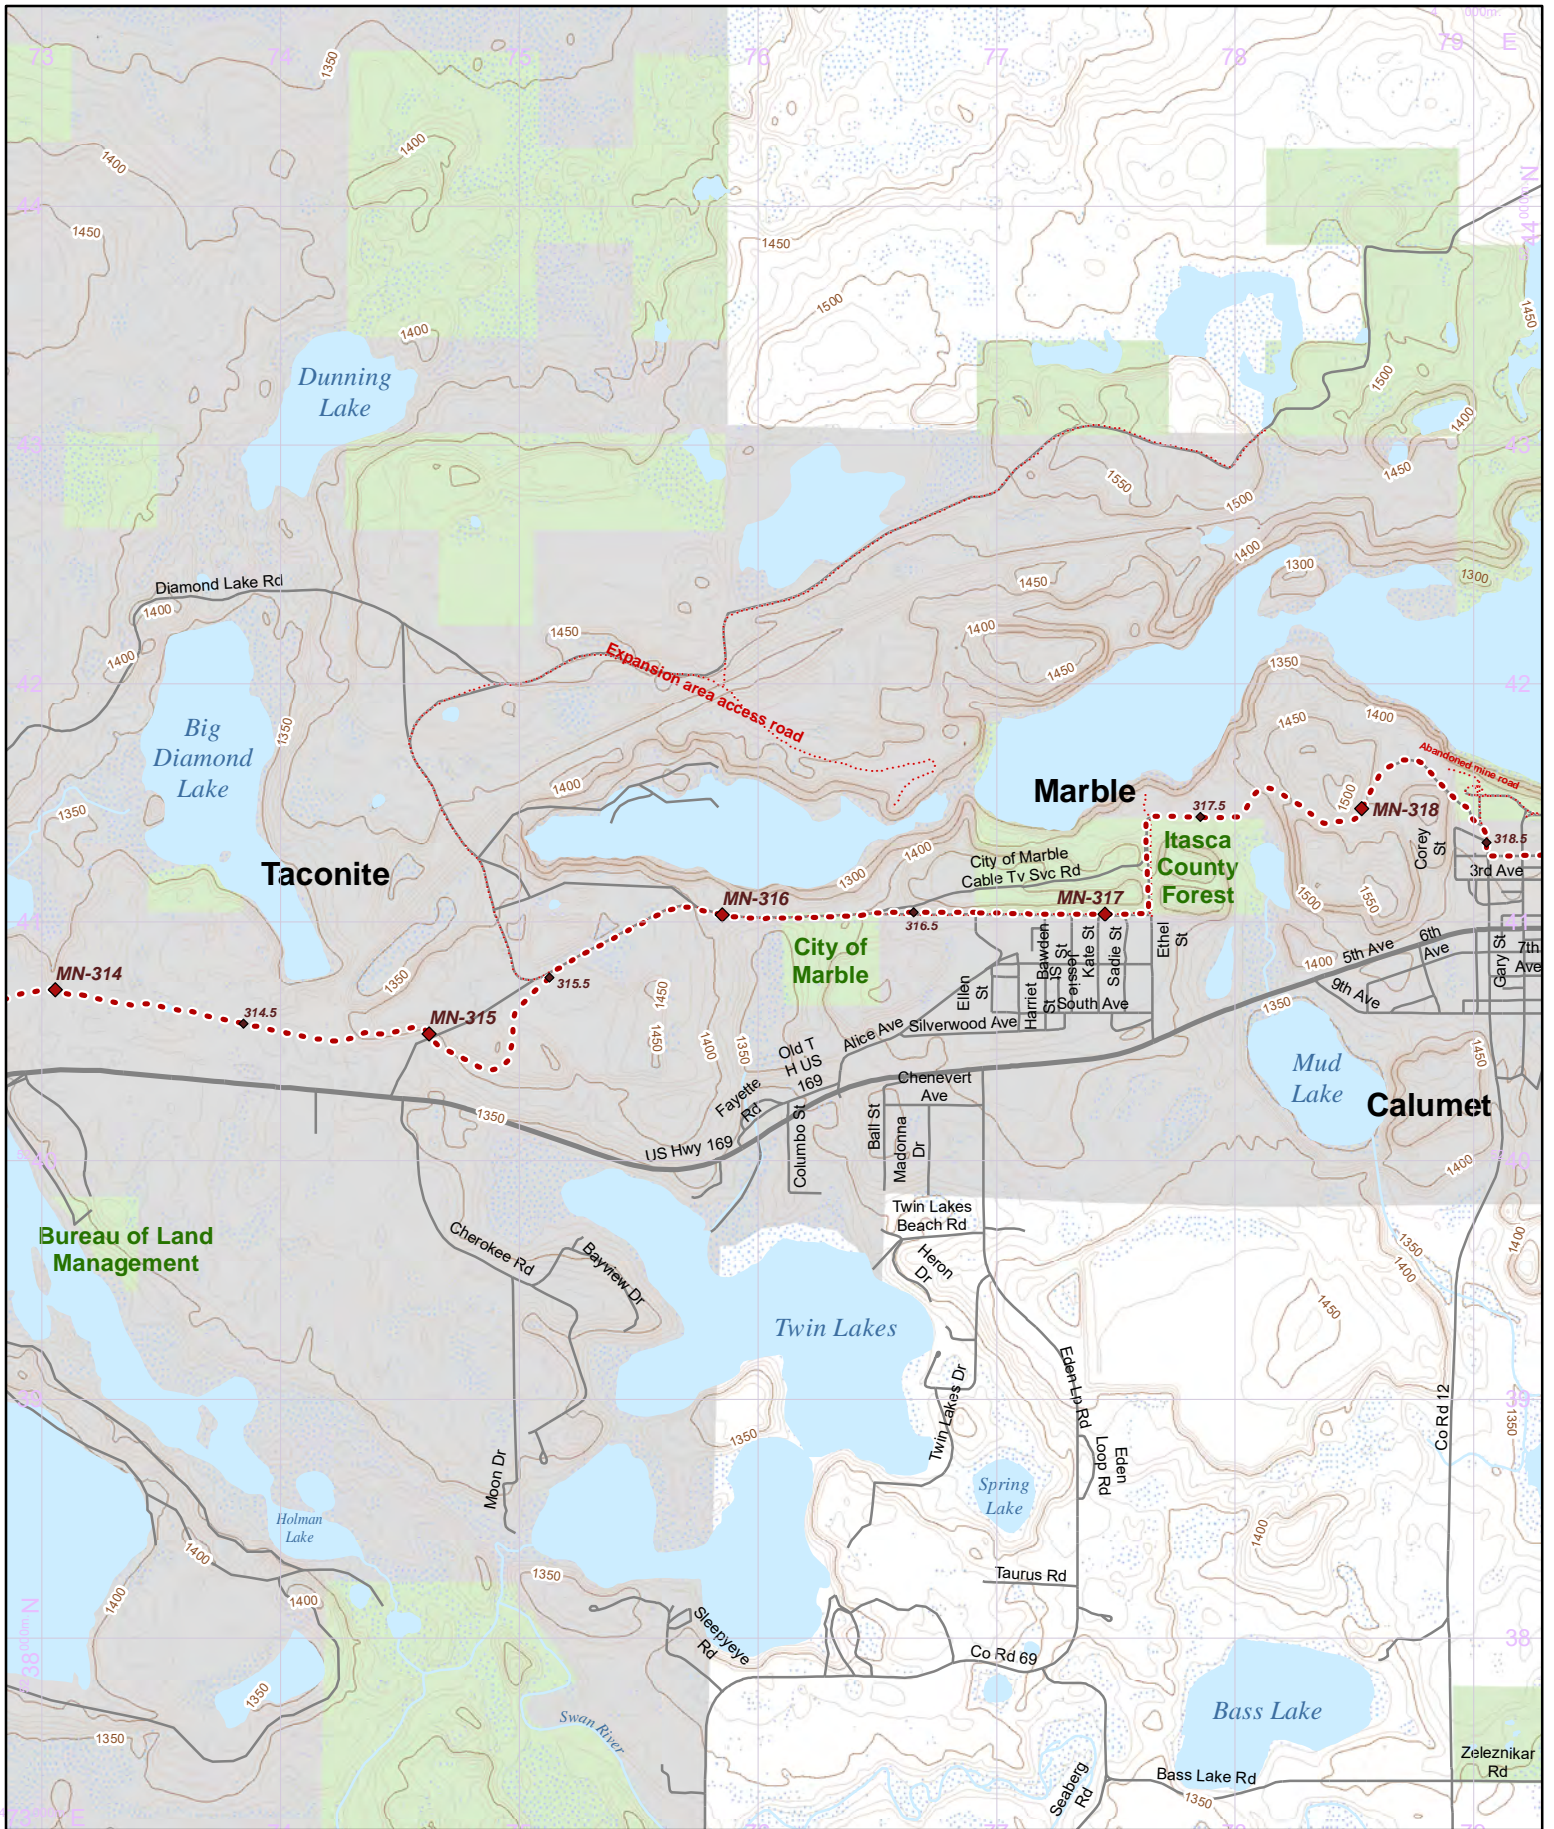

Hike it. Build it. Love it. Support it. Please support the mapping program with a gift today. Enjoy your complimentary North Country National Scenic Trail map download, and happy hiking!

- Parking
- Camping
- Point of Interest
- NCT
- On-Road
- 1/2 mile Intervals
- Nearby Trail
- 10' Contour Interval
- Public Lands
- County Bndry.
- Wetlands