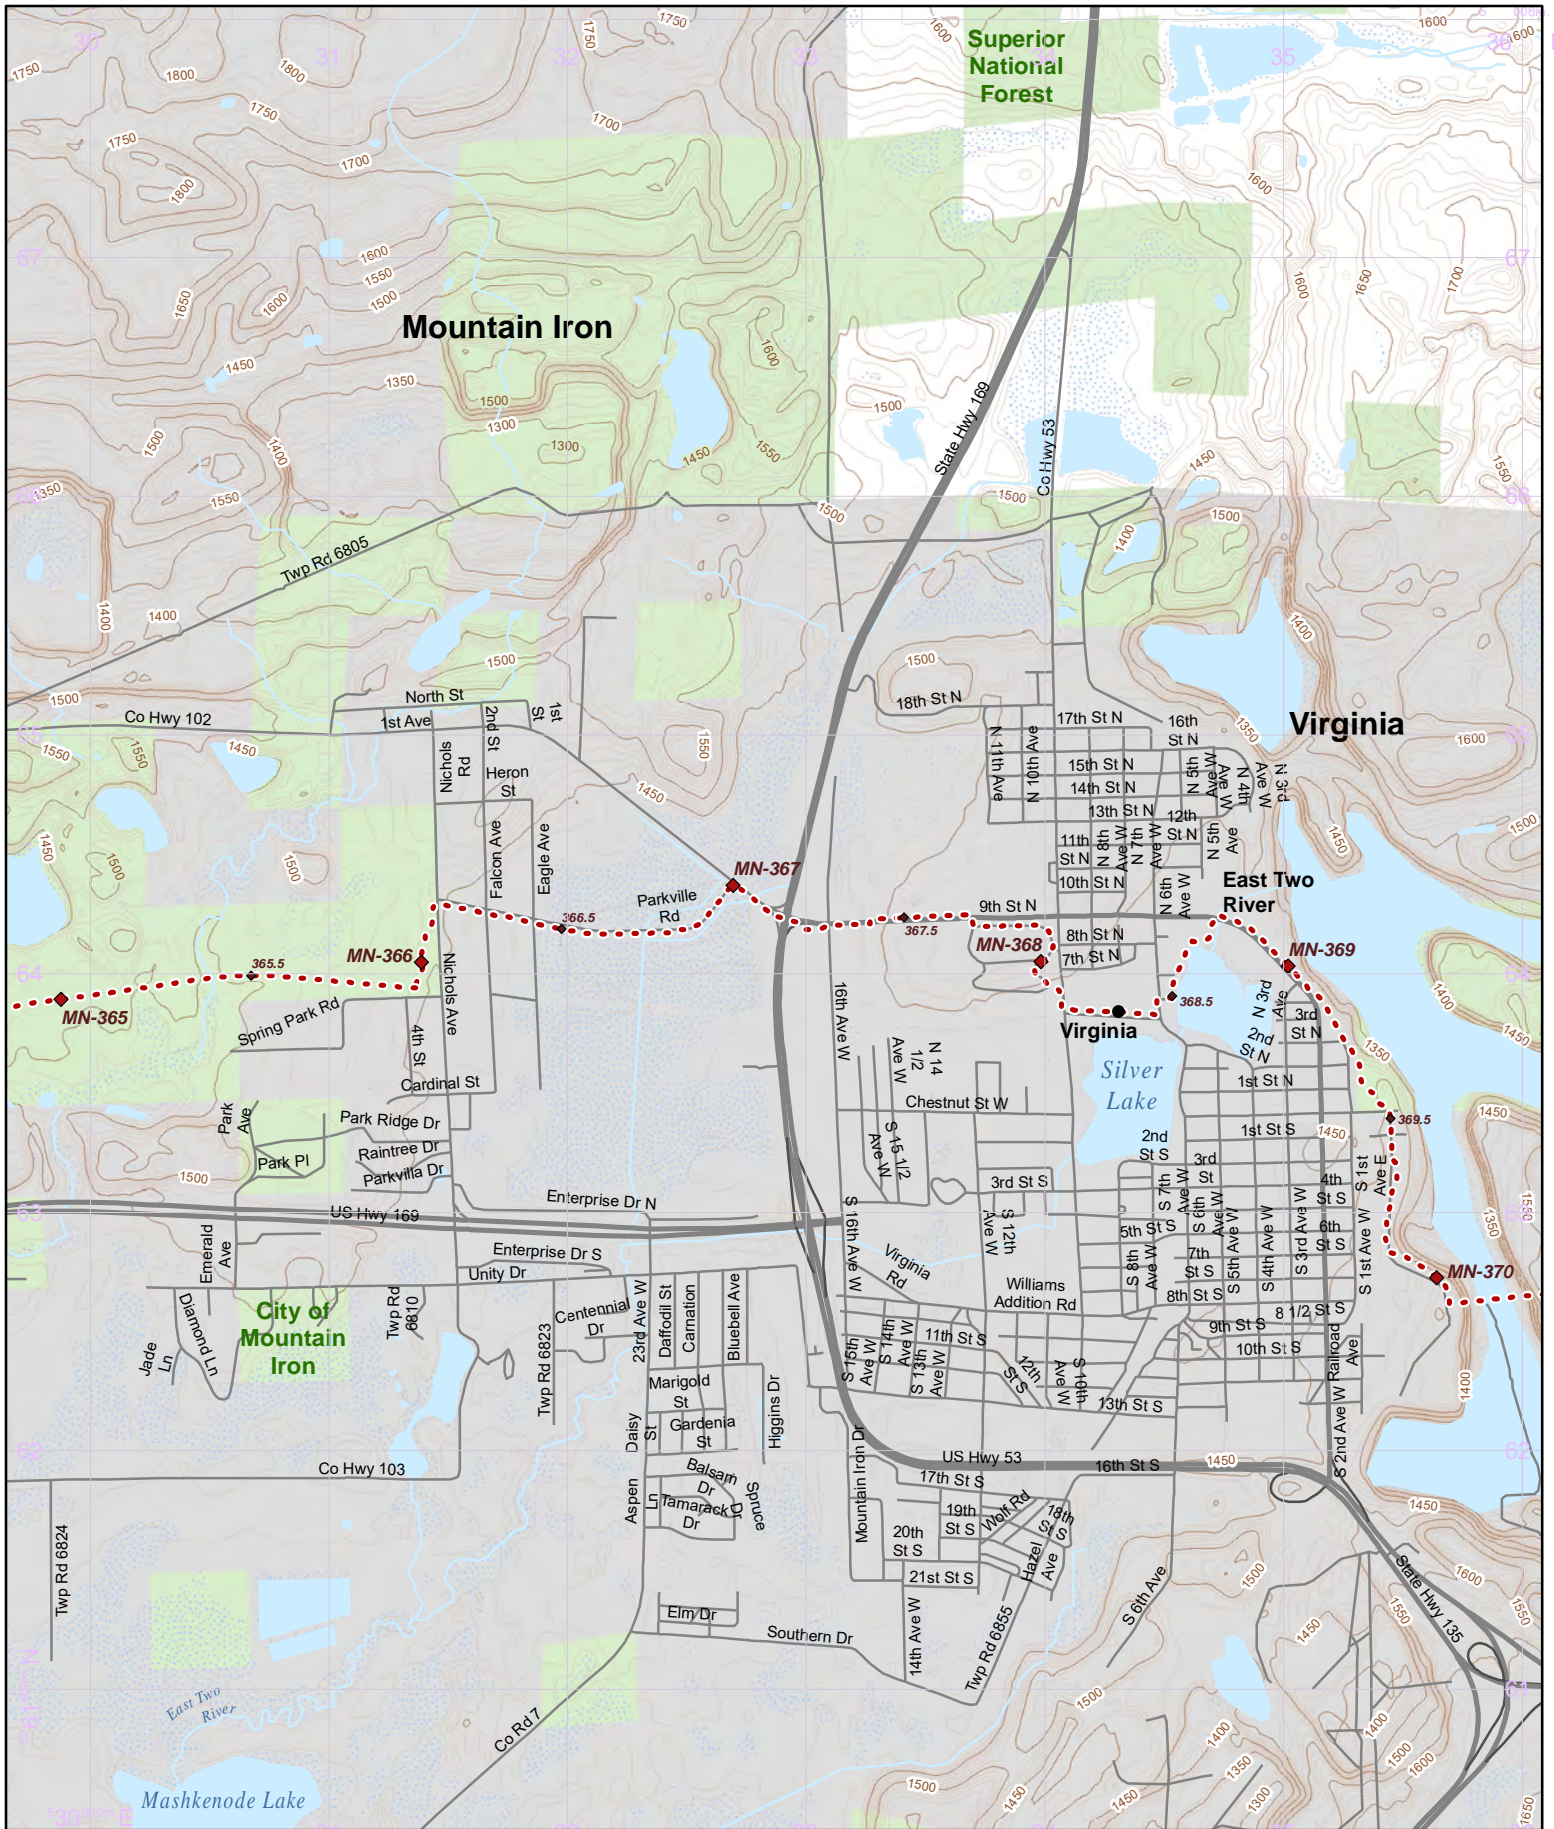

Hike it. Build it. Love it. Support it. Please support the mapping program with a gift today. Enjoy your complimentary North Country National Scenic Trail map download, and happy hiking!

- Parking
- Camping
- Point of Interest
- NCT
- On-Road
- 1/2 mile Intervals
- Nearby Trail
- 10' Contour Interval
- Public Lands
- County Bndry.
- Wetlands