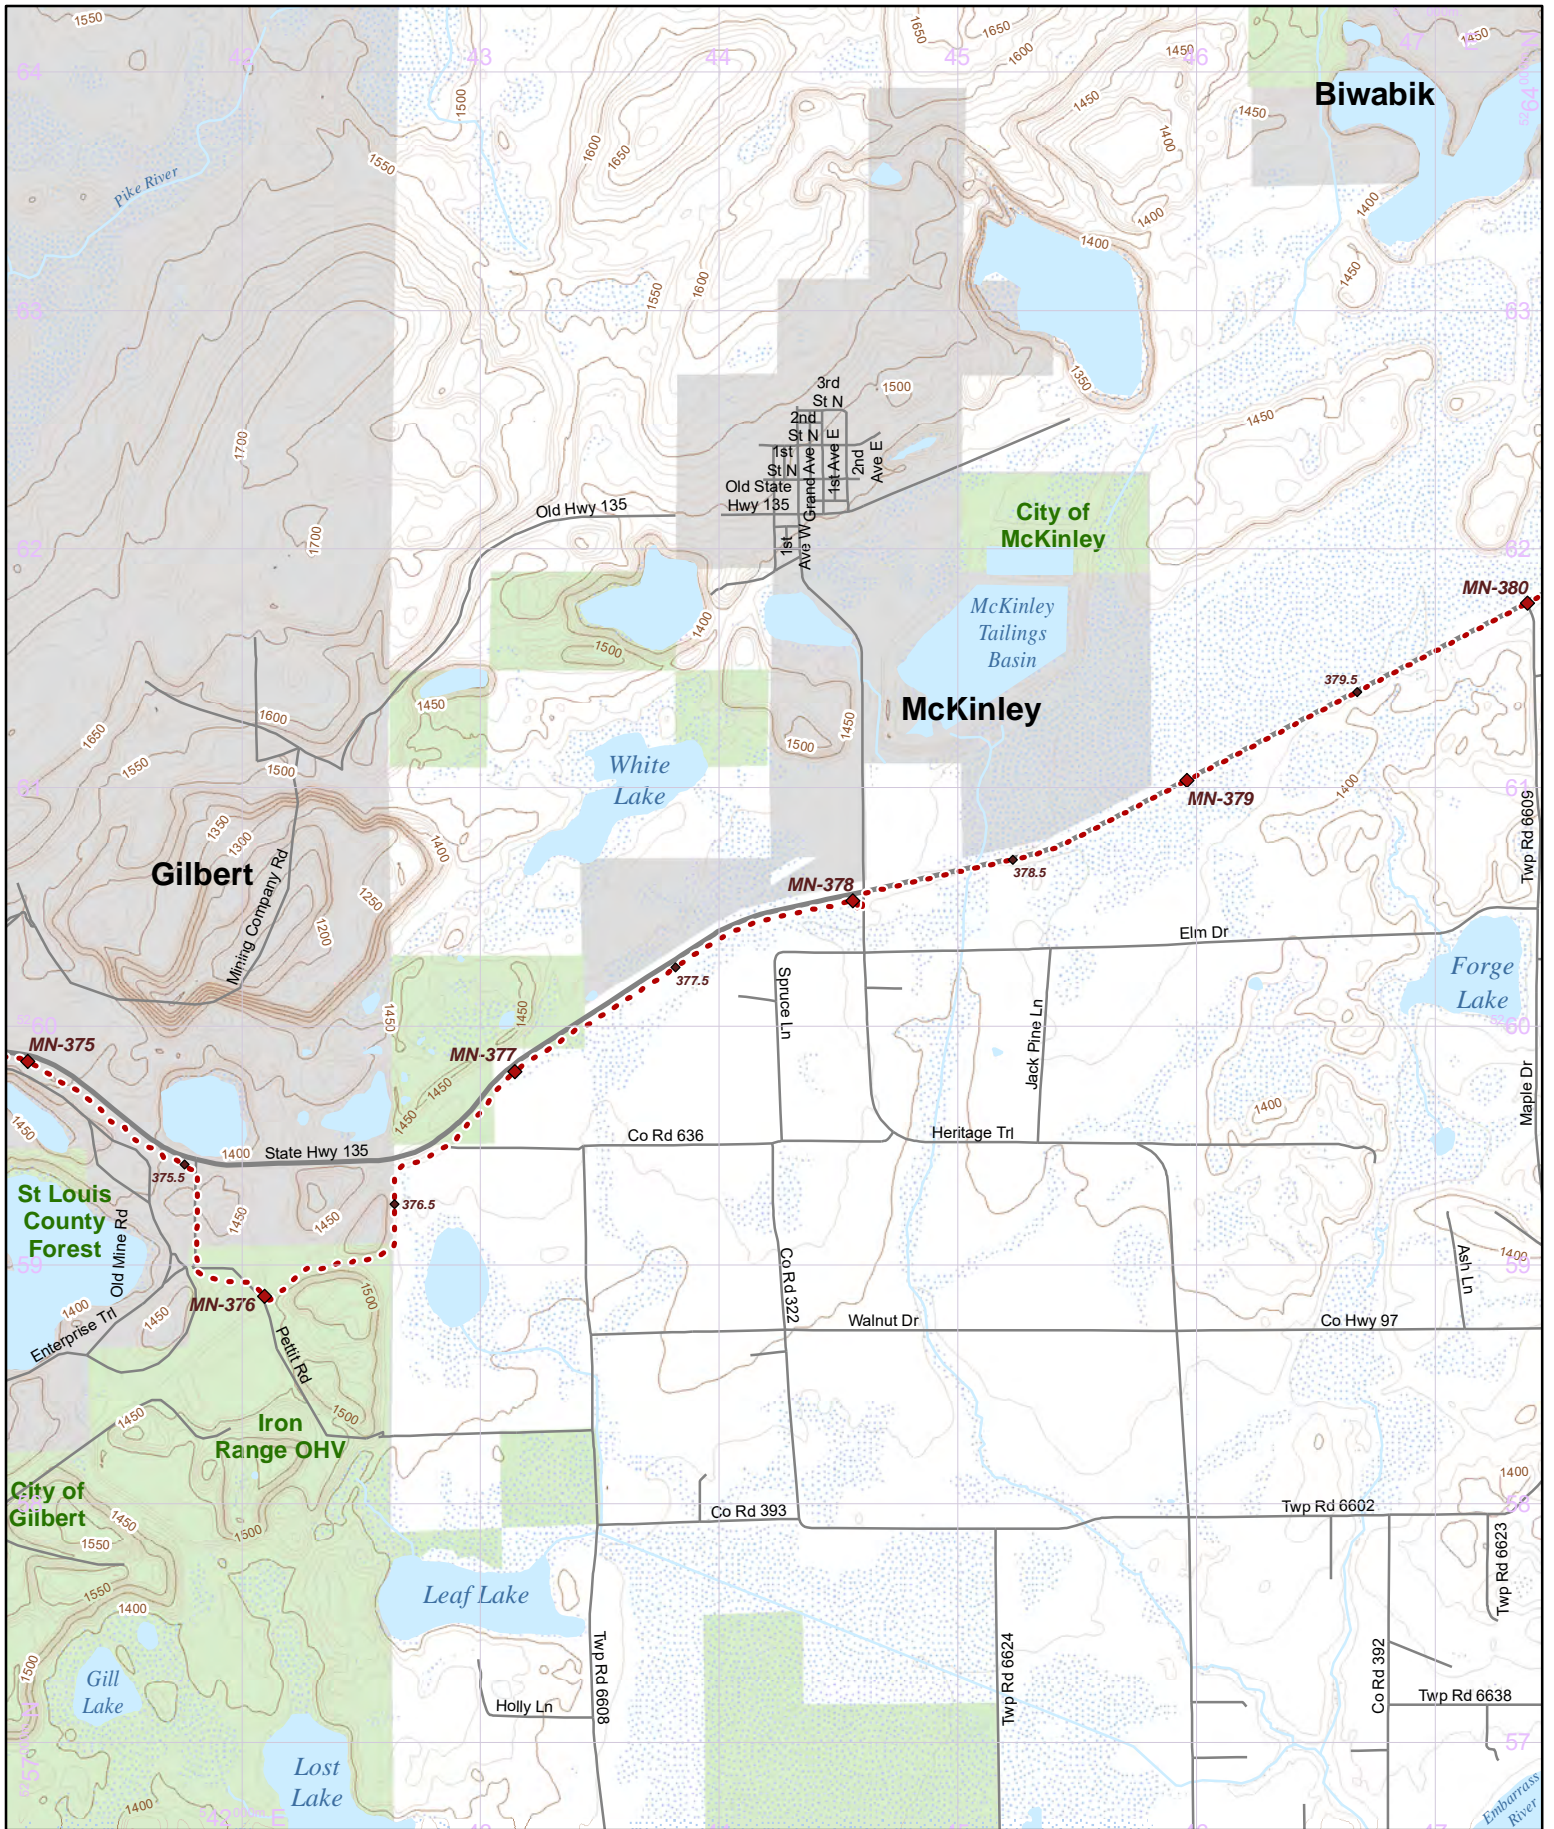

N 1:31,680 UTM 15 NAD 83

1 in = 0.5 miles

Hike it. Build it. Love it. Support it. Please support the mapping program with a gift today. Enjoy your complimentary North Country National Scenic Trail map download, and happy hiking!