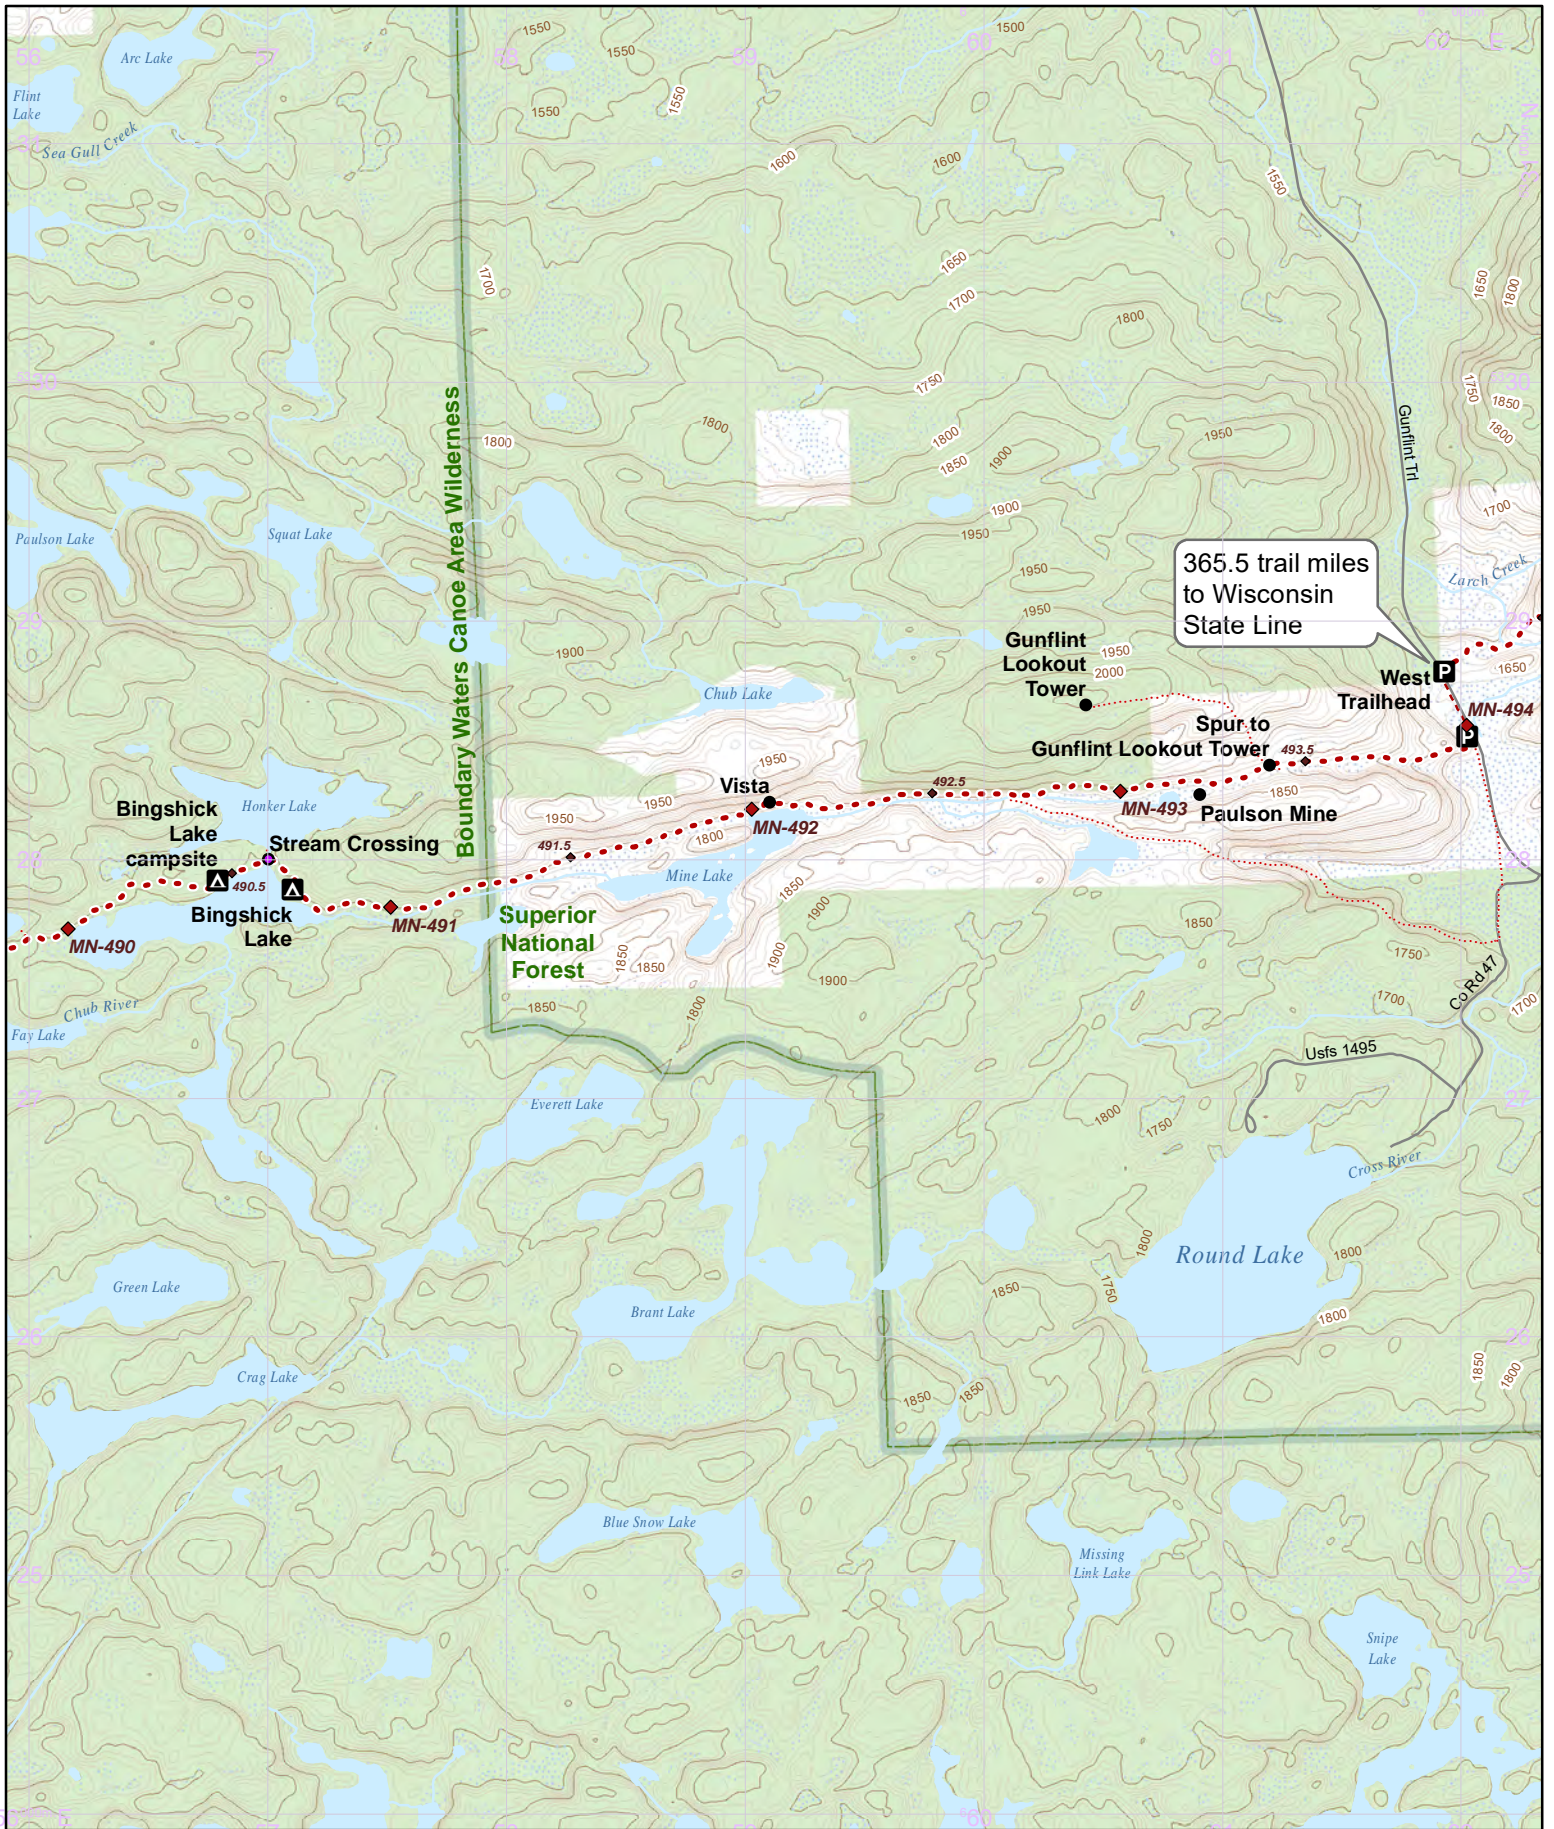

Hike it. Build it. Love it. Support it. Please support the mapping program with a gift today. Enjoy your complimentary North Country National Scenic Trail map download, and happy hiking!

365.5 trail miles to Wisconsin State Line