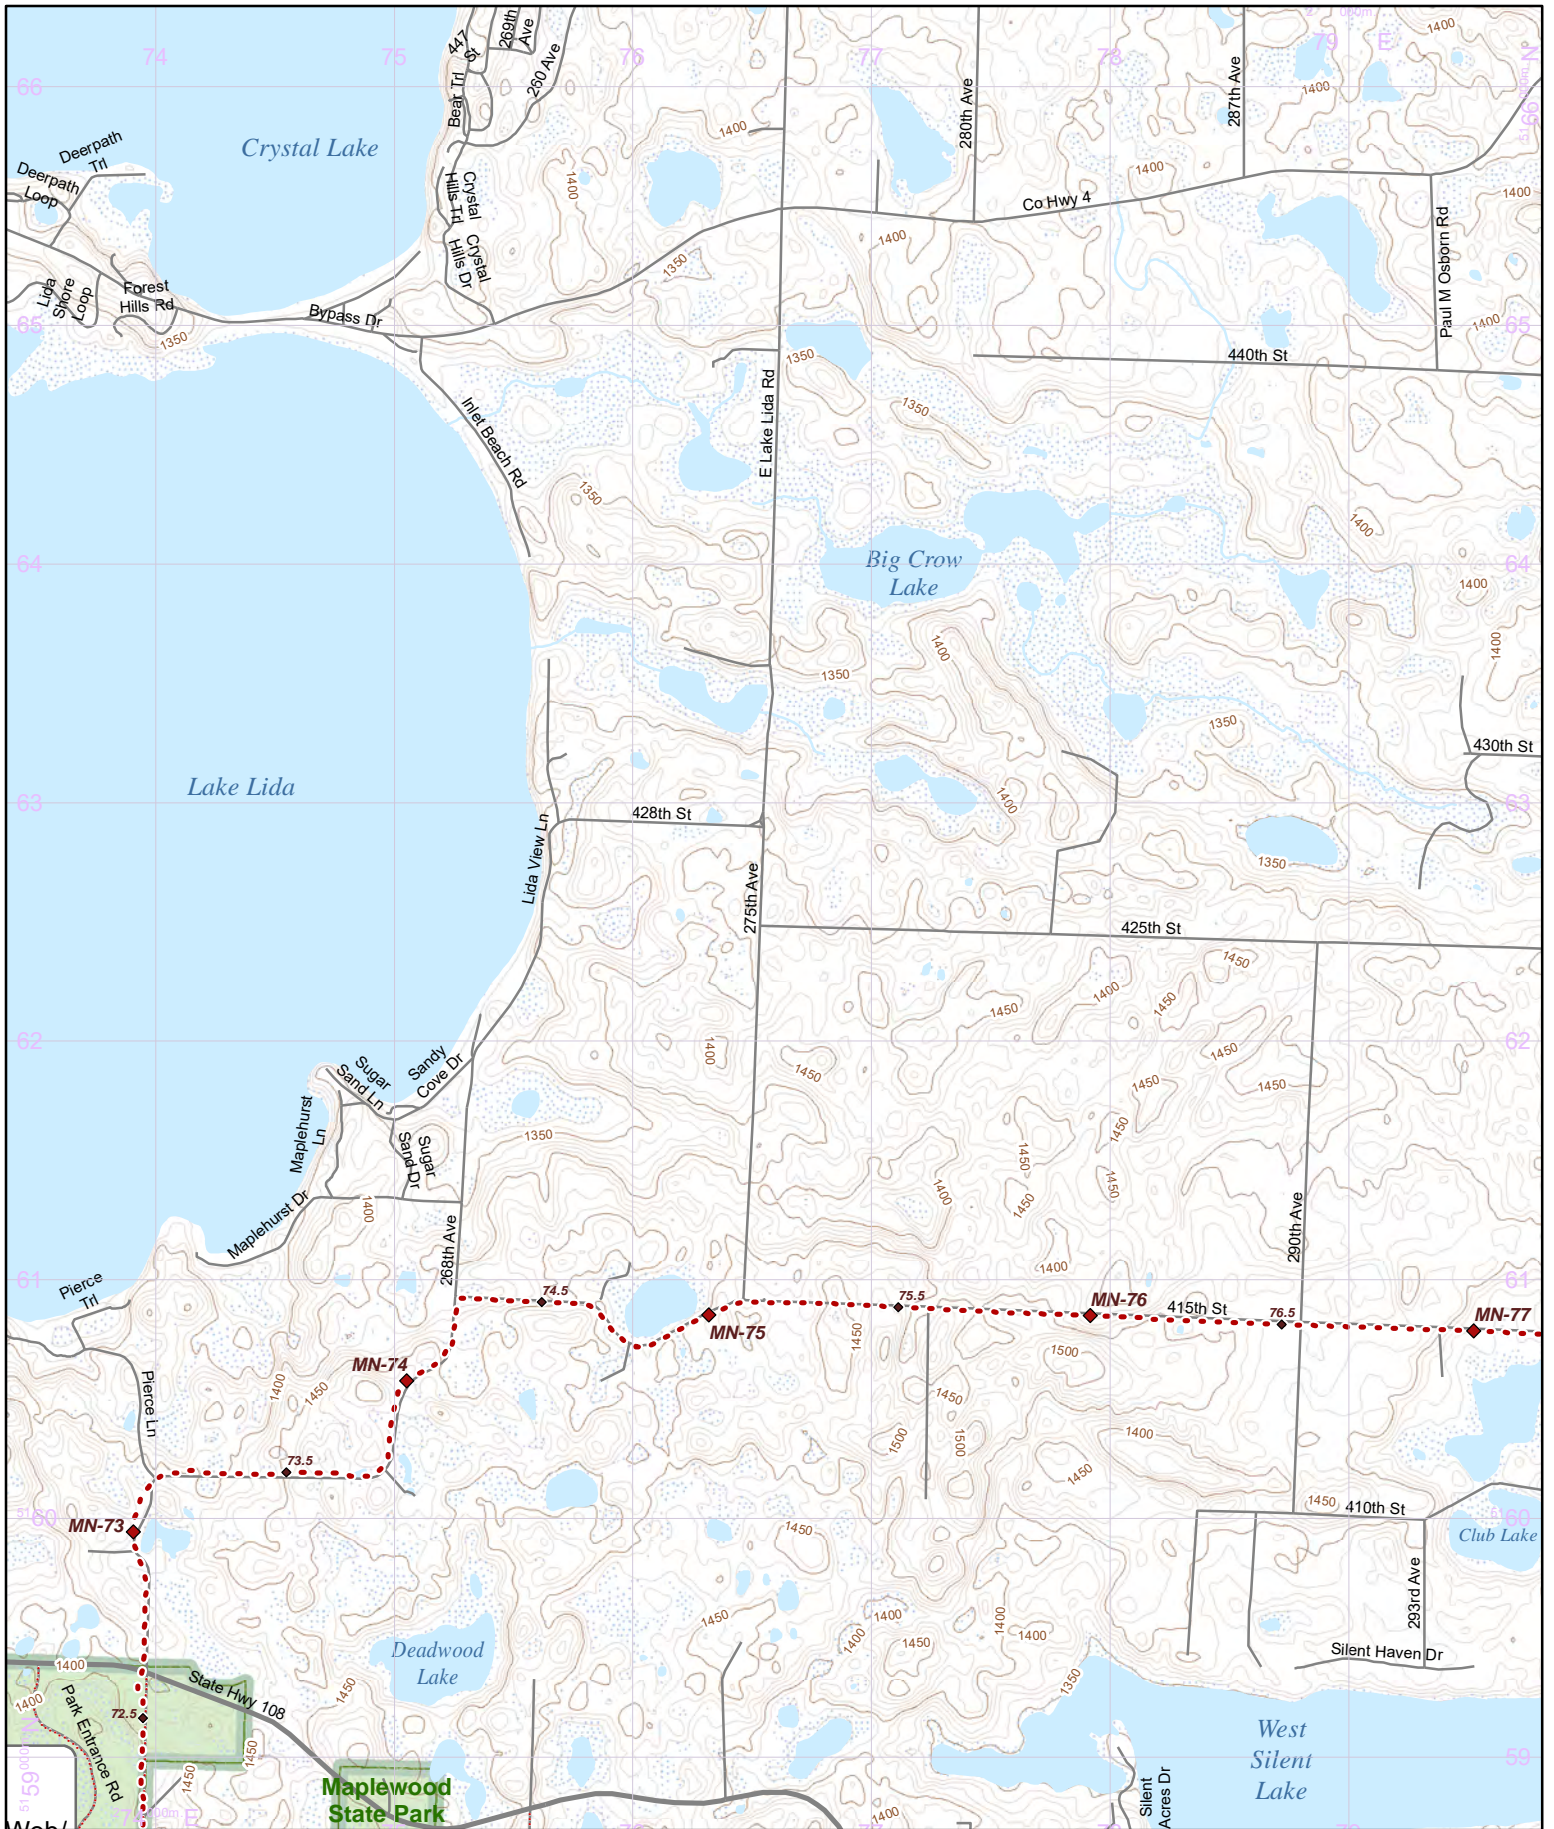

- Parking
- Camping
- Point of Interest
- NCT
- On-Road
- 1/2 mile Intervals
- Nearby Trail
- 10' Contour Interval
- Public Lands
- County Bndry.
- Wetlands

North Country National Scenic Trail

Minnesota Map Series

MN-015

Minnesota Waters and Prairie Chapter Region

Warning: Reroutes will shift all of the mile points in a state.

Update Version - 3/29/2024

Use this map on your mobile device w/ the "PDFMaps" app from Avenza - <http://avenza.com/pdf-maps>
To add this map at no cost from the Avenza Store, visit:
<https://northcountrytrail.org/the-trail/trail-map-and-downloads/>
Under "Mobile Maps"

N 1:31,680 UTM 15 NAD 83

1 in = 0.5 miles

Hike it. Build it. Love it. Support it. Please support the mapping program with a gift today. Enjoy your complimentary North Country National Scenic Trail map download, and happy hiking!