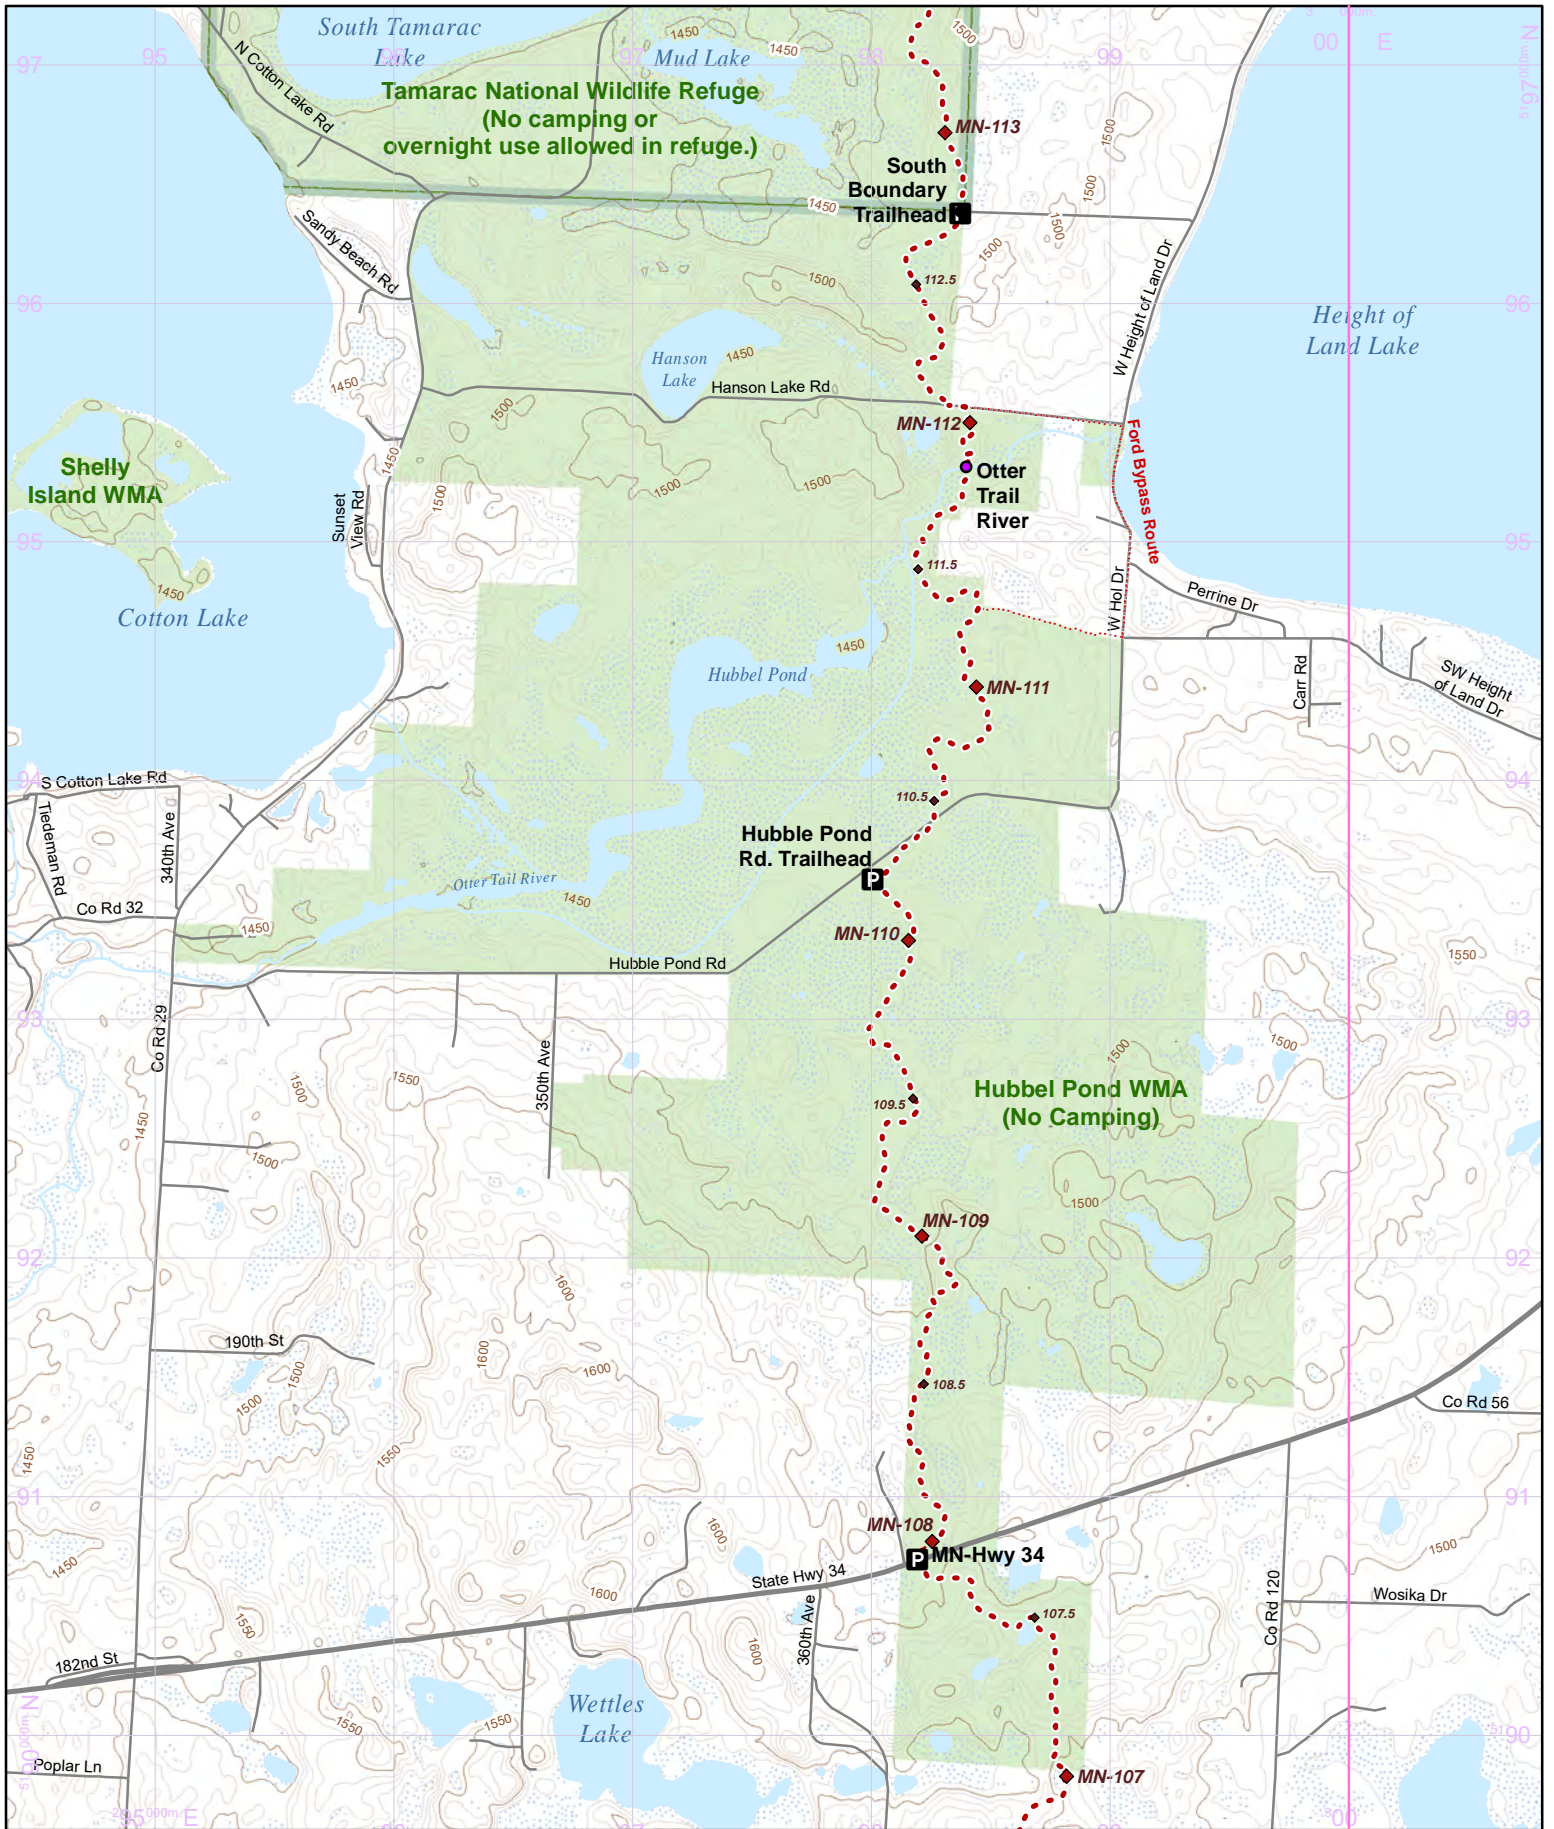

- Parking
- Camping
- Point of Interest
- NCT
- On-Road
- 1/2 mile Intervals
- Nearby Trail
- 10' Contour Interval
- Public Lands
- County Bndry.
- Wetlands

North Country National Scenic Trail

Minnesota Map Series

MN-021

Laurentian Lakes Chapter Region

Warning: Reroutes will shift all of the mile points in a state. Make sure everyone in your group has the most recent maps and information by visiting: northcountrytrail.org

Update Version - 3/29/2024

N 1:31,680 UTM 15 NAD 83
1 in = 0.5 miles

Use this map on your mobile device w/ the "PDFMaps" app from Avenza - <http://avenza.com/pdf-maps>
To add this map at no cost from the Avenza Store, visit: <https://northcountrytrail.org/the-trail/trail-map-and-downloads/> Under "Mobile Maps"

Hike it. Build it. Love it. Support it. Please support the mapping program with a gift today. Enjoy your complimentary North Country National Scenic Trail map download, and happy hiking!