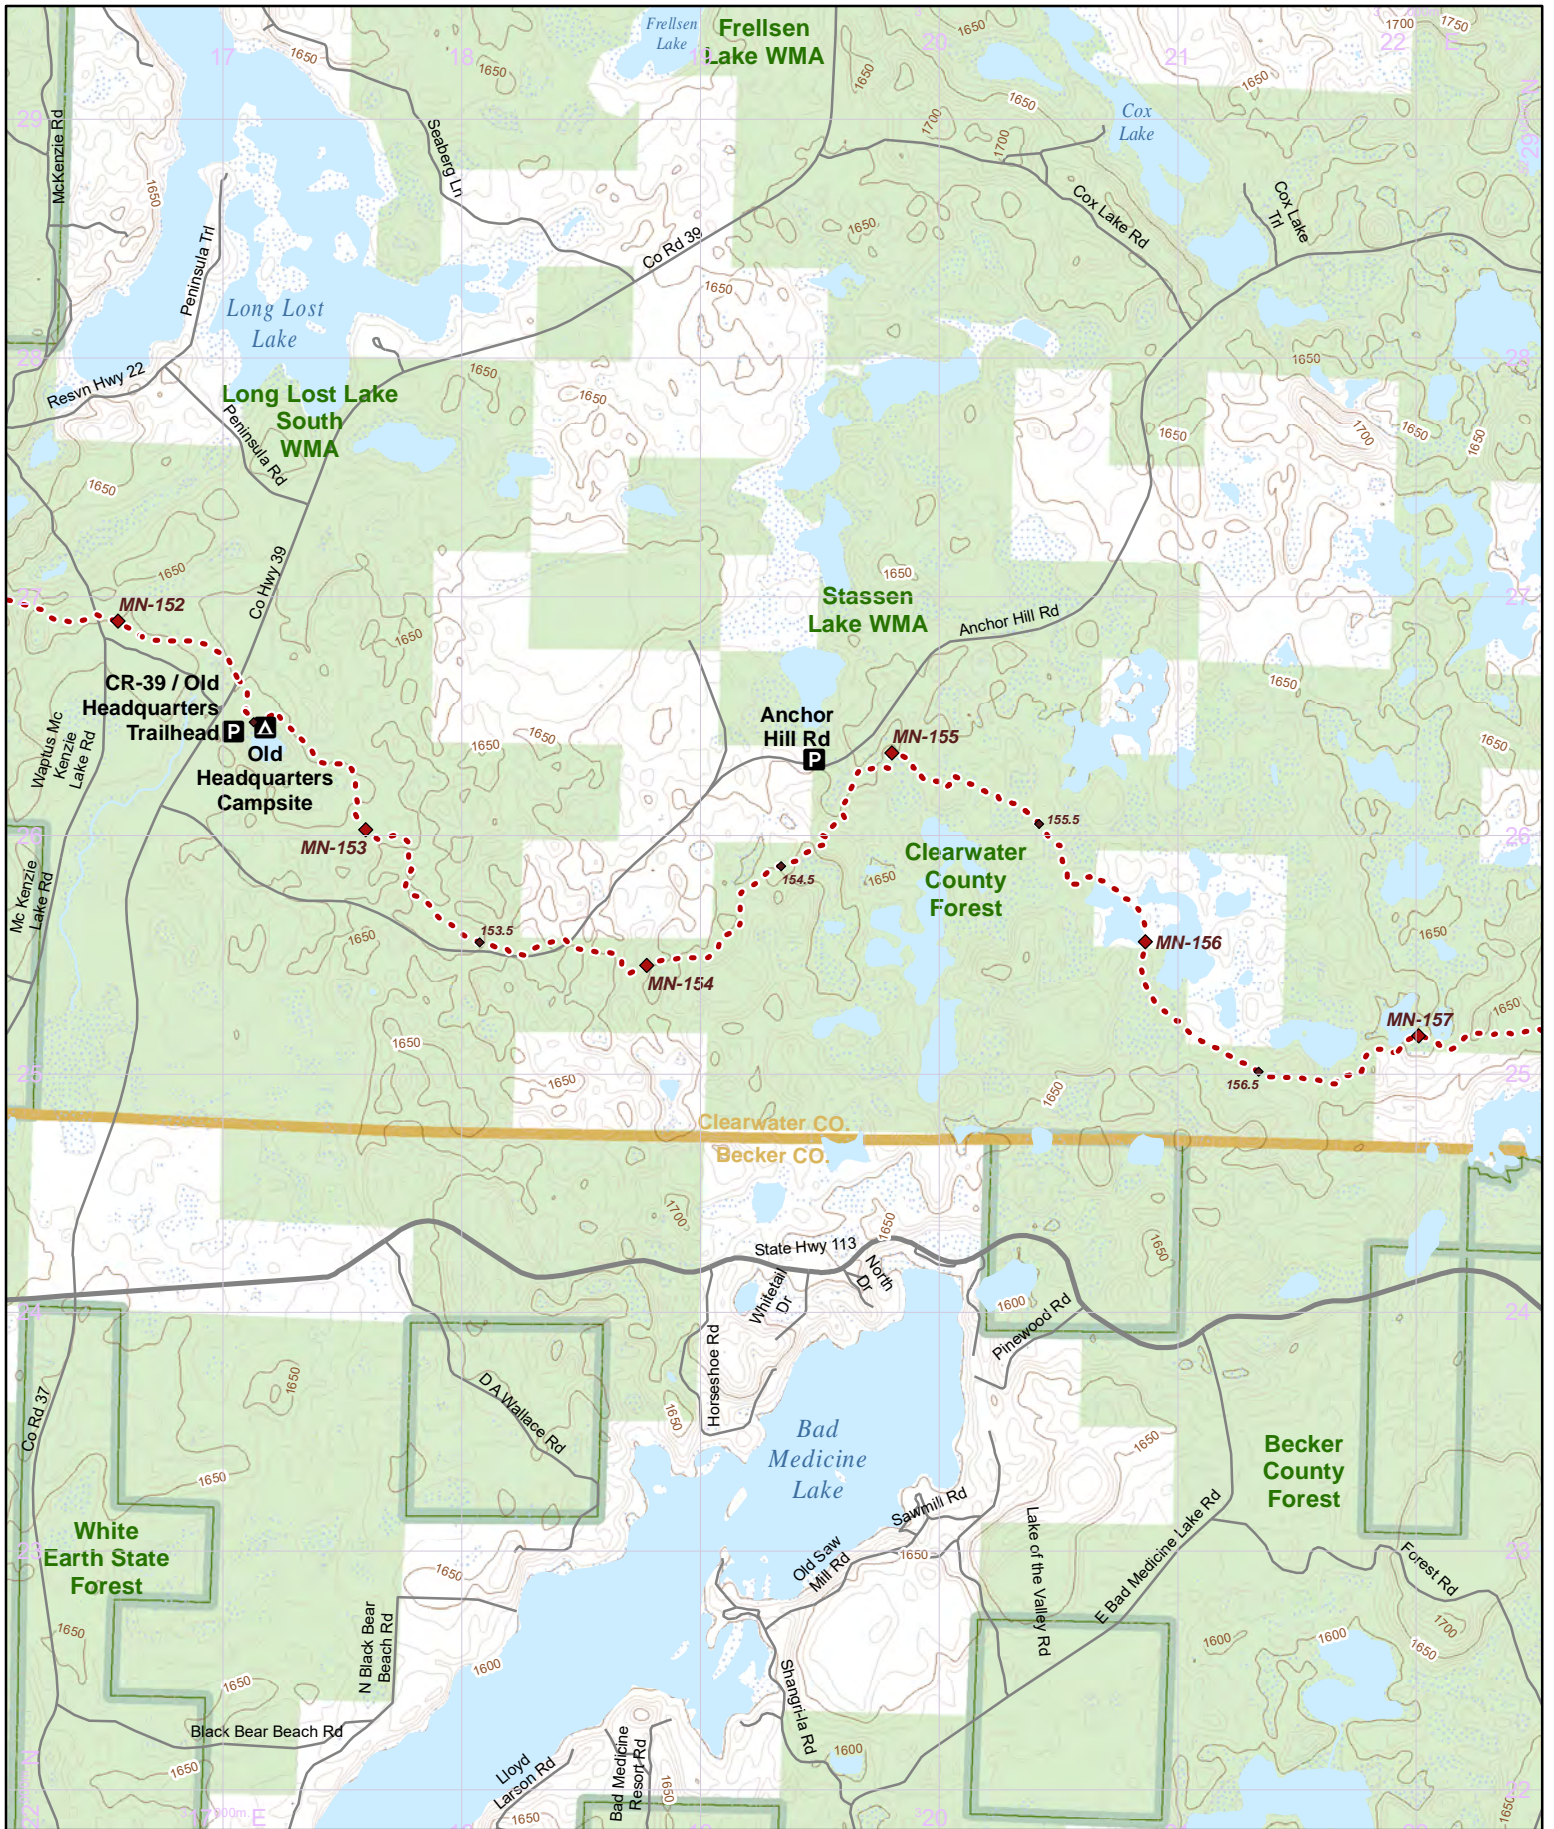

Hike it. Build it. Love it. Support it. Please support the mapping program with a gift today. Enjoy your complimentary North Country National Scenic Trail map download, and happy hiking!

- Parking
- Camping
- Point of Interest
- NCT
- On-Road
- 1/2 mile Intervals
- Nearby Trail
- 10' Contour Interval
- Public Lands
- County Bndry.
- Wetlands