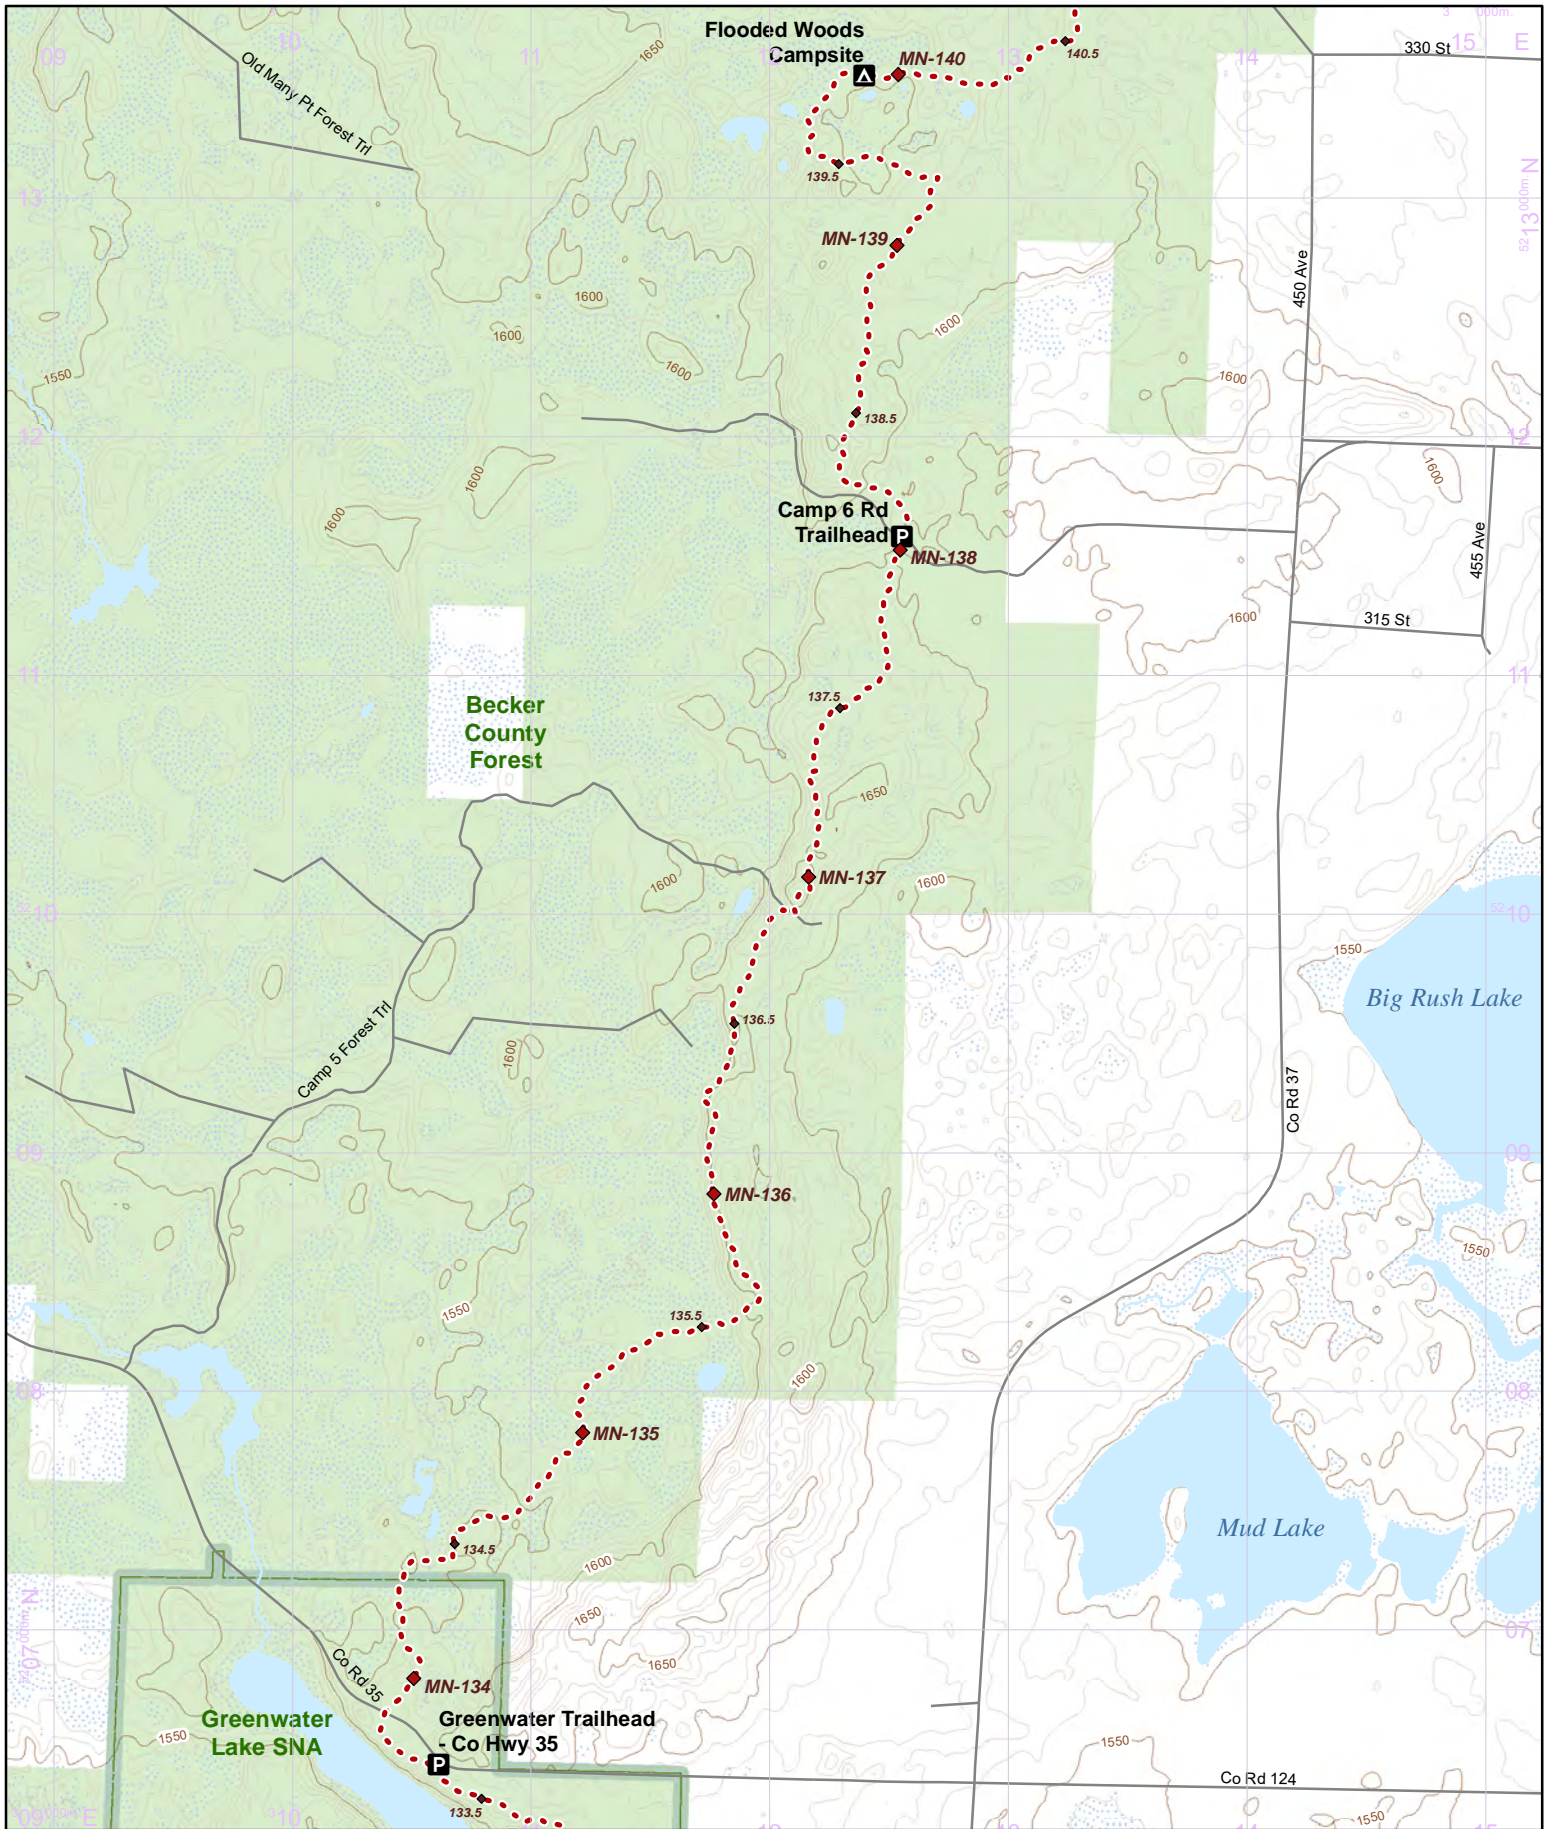

- Parking
- Camping
- Point of Interest
- NCT
- On-Road
- 1/2 mile Intervals
- Nearby Trail
- 10' Contour Interval
- Public Lands
- County Bndry.
- Wetlands

North Country National Scenic Trail

Minnesota Map Series

MN-025

Laurentian Lakes Chapter Region

Warning: Reroutes will shift all of the mile points in a state. Make sure everyone in your group has the most recent maps and information by visiting: northcountrytrail.org

Update Version - 3/29/2024

Use this map on your mobile device w/ the "PDFMaps" app from Avenza - <http://avenza.com/pdf-maps>
To add this map at no cost from the Avenza Store, visit:
<https://northcountrytrail.org/the-trail/trail-map-and-downloads/>
Under "Mobile Maps"

N 1:31,680 UTM 15 NAD 83

1 in = 0.5 miles

Hike it. Build it. Love it. Support it. Please support the mapping program with a gift today. Enjoy your complimentary North Country National Scenic Trail map download, and happy hiking!