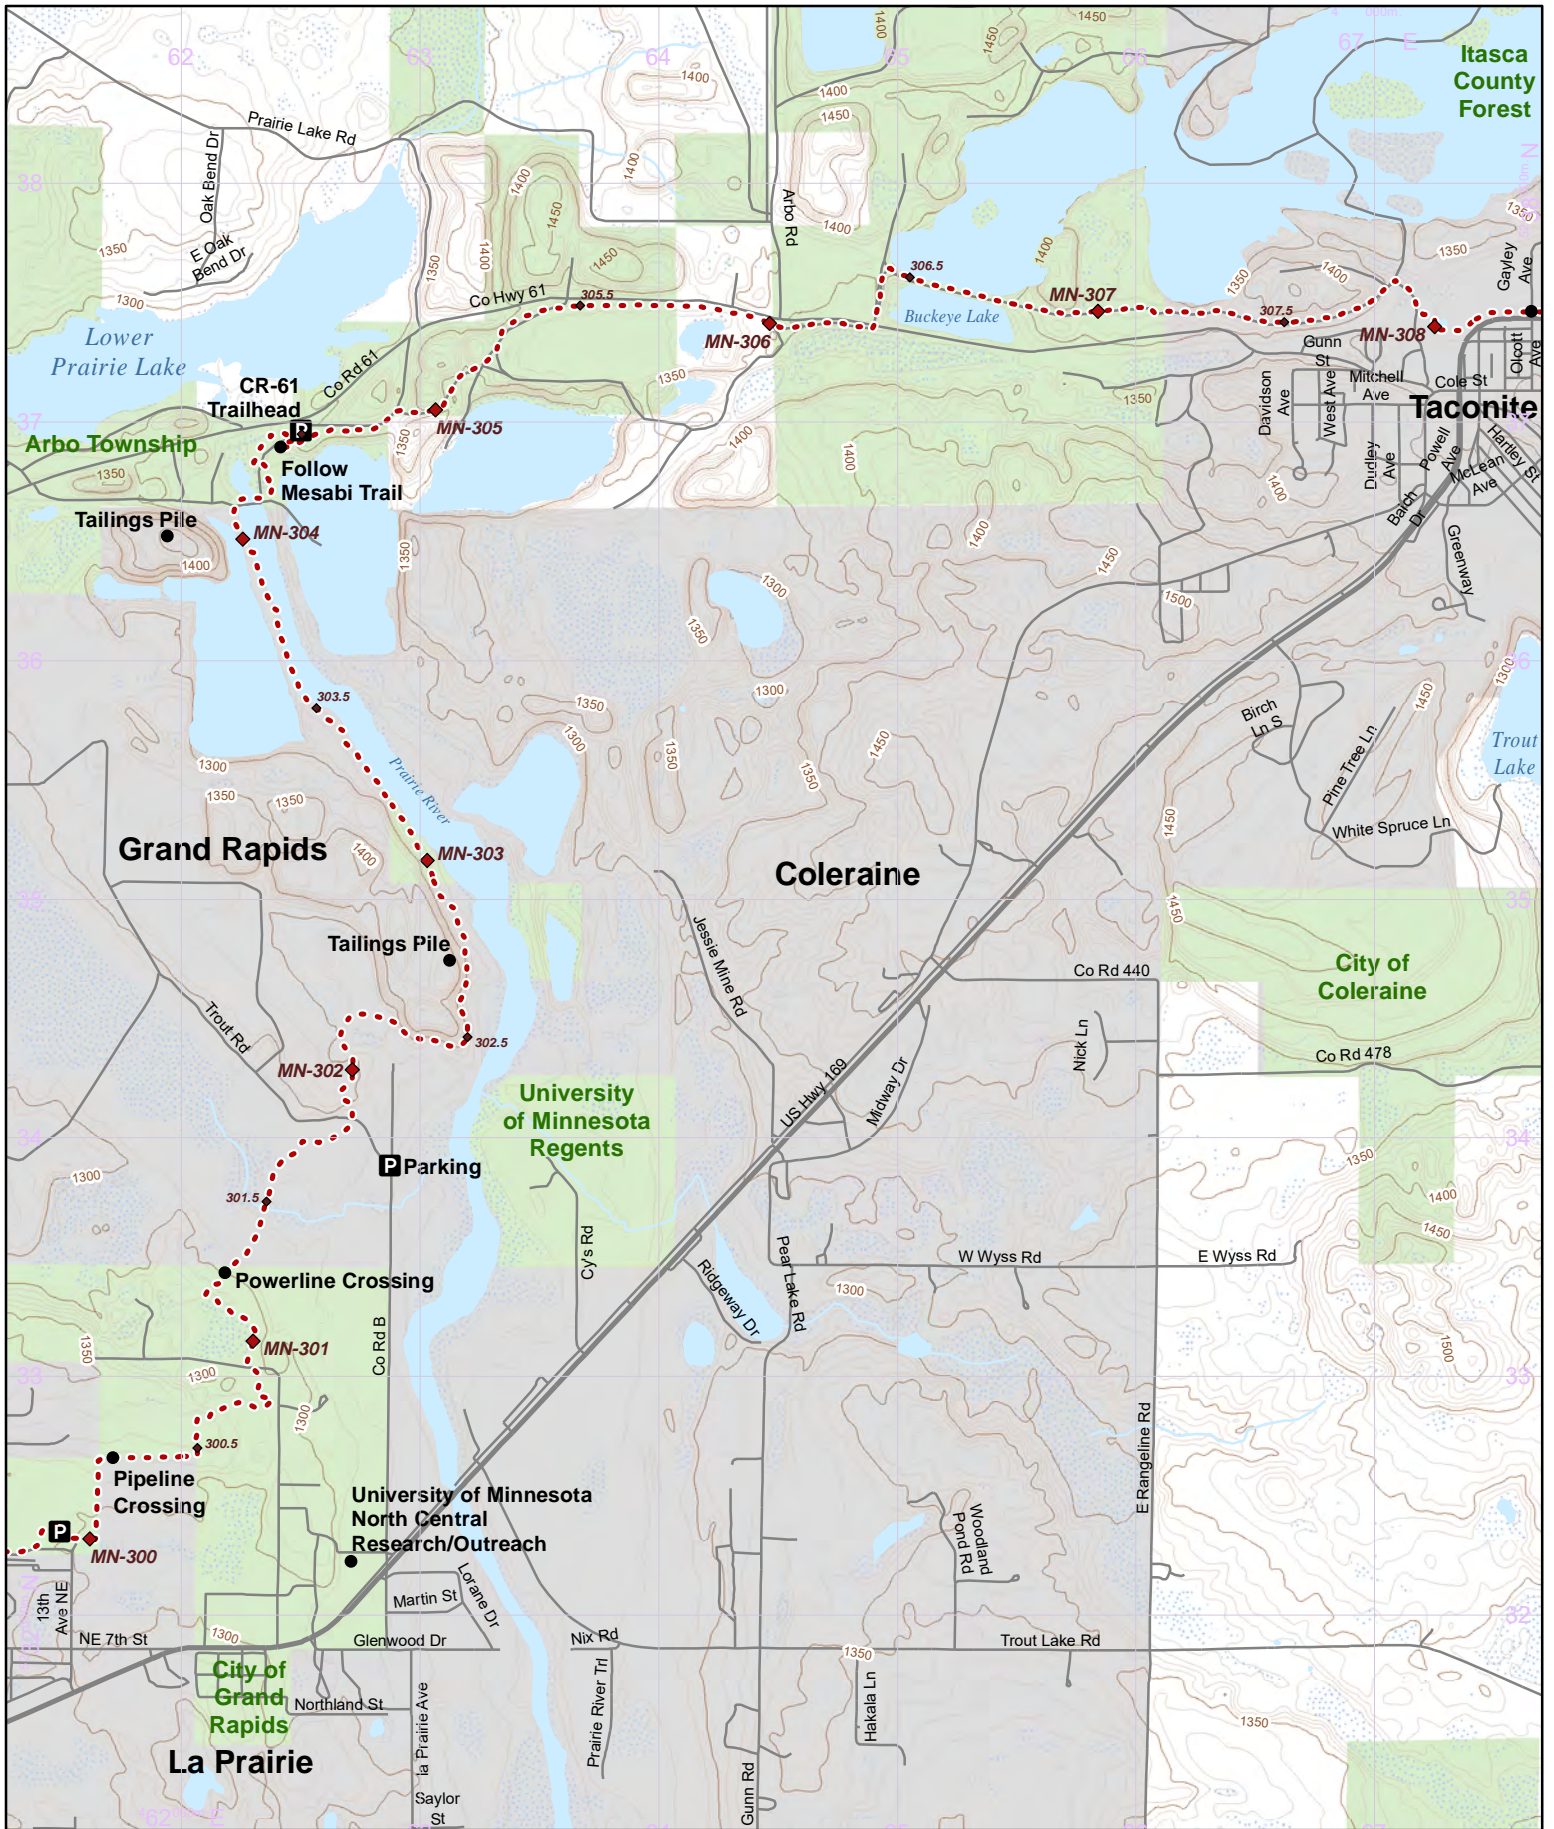

Hike it. Build it. Love it. Support it. Please support the mapping program with a gift today. Enjoy your complimentary North Country National Scenic Trail map download, and happy hiking!

- Parking
- Camping
- Point of Interest
- NCT
- On-Road
- 1/2 mile Intervals
- Nearby Trail
- 10' Contour Interval
- Public Lands
- County Boundary
- Wetlands