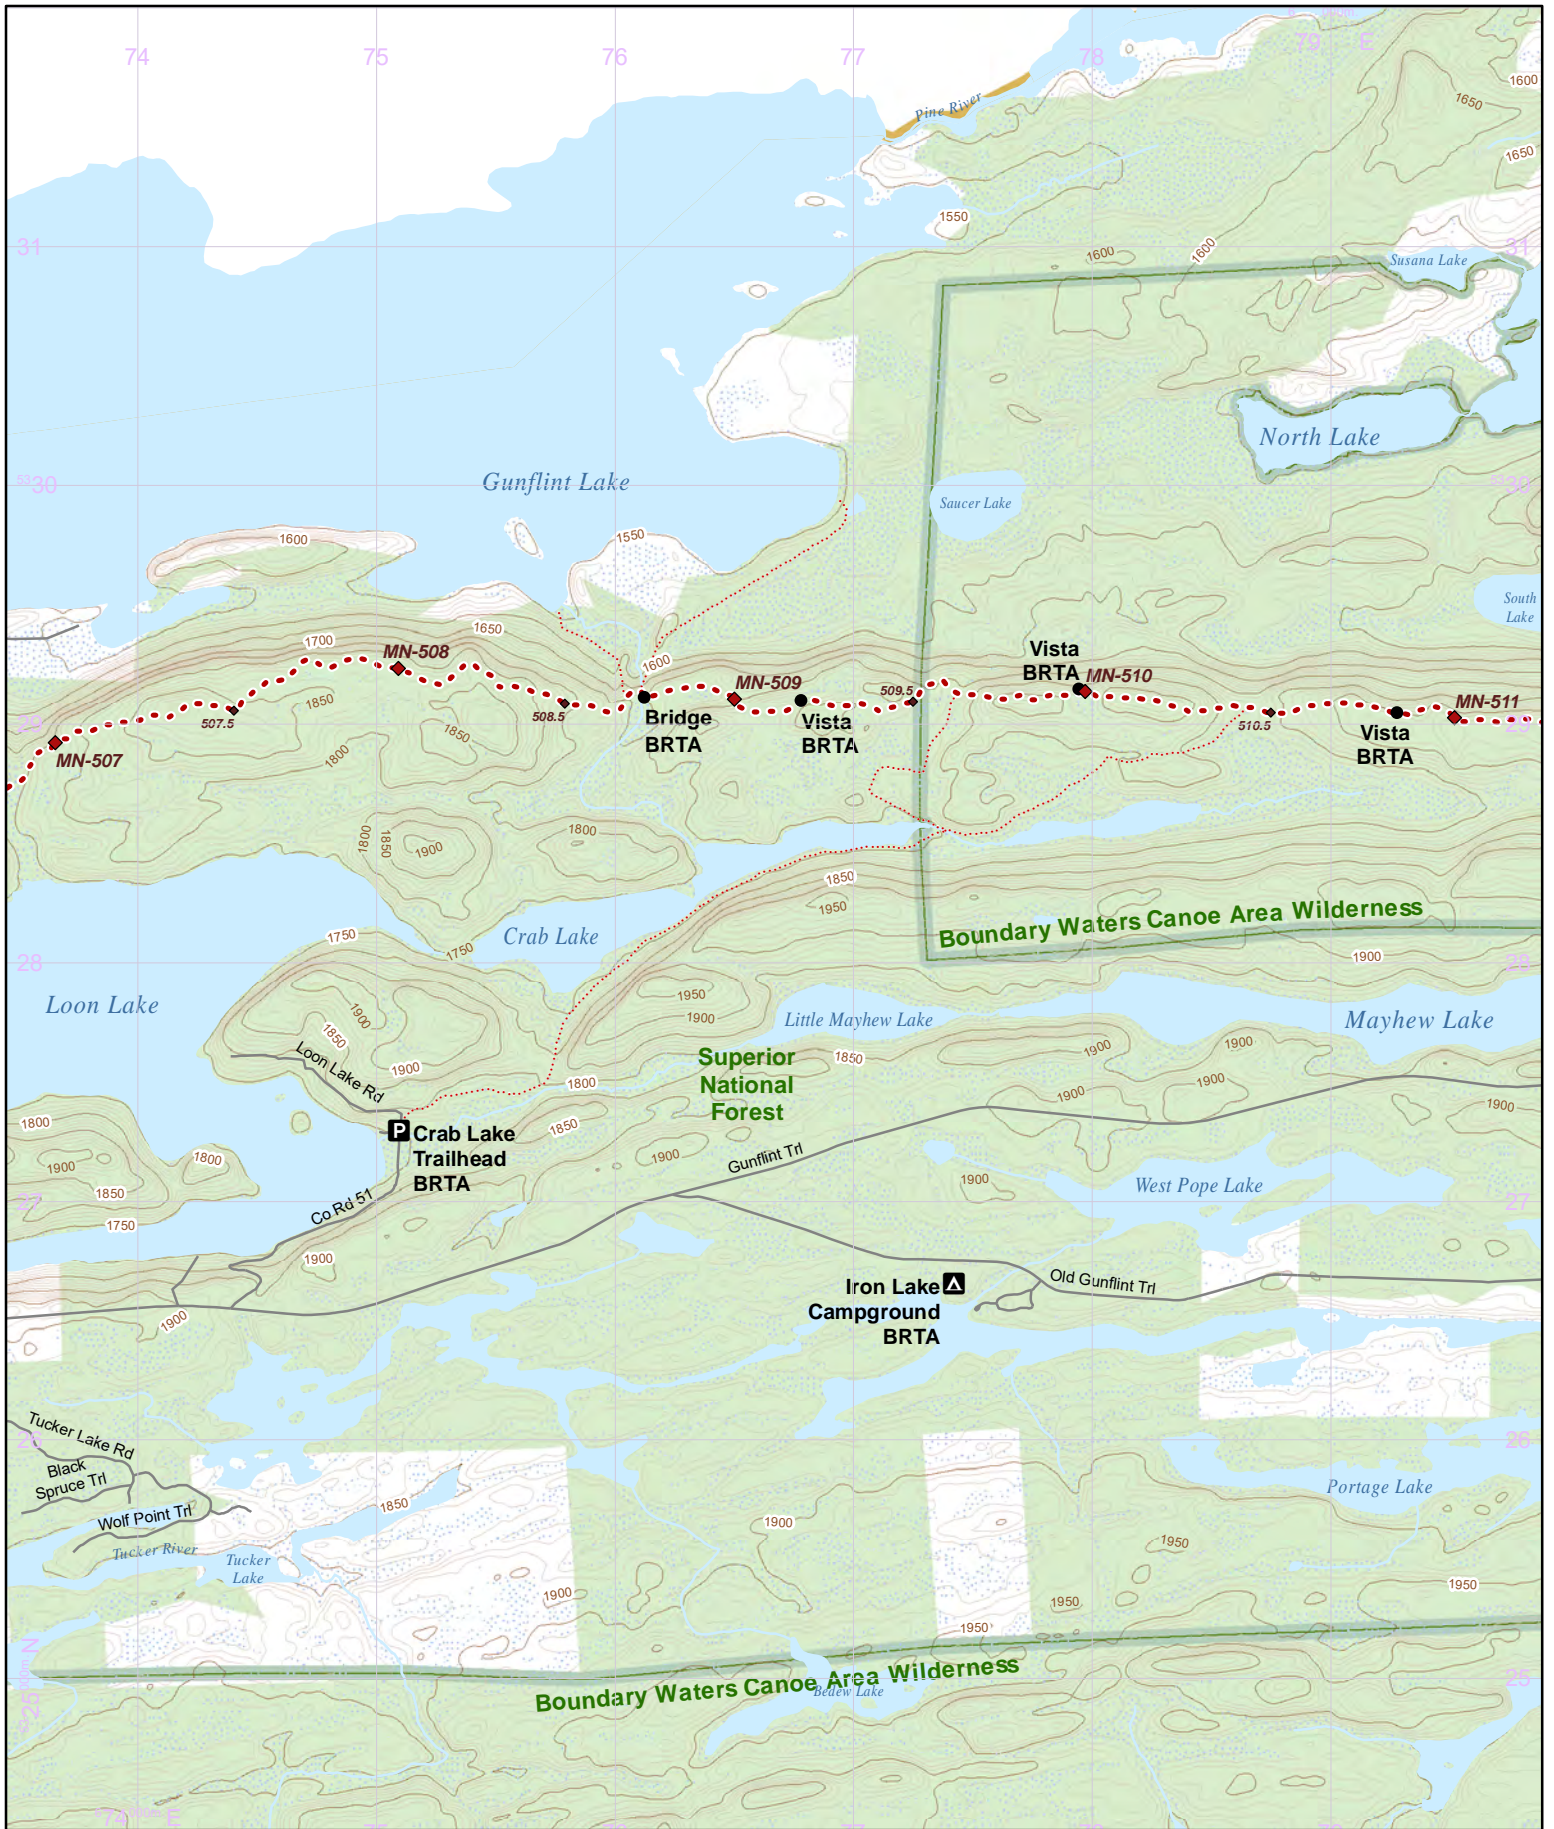

- Parking
- Camping
- Point of Interest
- NCT
- On-Road
- 1/2 mile Intervals
- Nearby Trail
- 10' Contour Interval
- Public Lands
- County Bndry.
- Wetlands

Hike it. Build it. Love it. Support it. Please support the mapping program with a gift today. Enjoy your complimentary North Country National Scenic Trail map download, and happy hiking!

North Country National Scenic Trail

Minnesota Map Series

MN-095

Border Route Trail Association Region

Warning: Reroutes will shift all of the mile points in a state.

Make sure everyone in your group has the most recent maps and information by visiting: northcountrytrail.org

Update Version - 3/29/2024

Use this map on your mobile device w/ the "PDFMaps" app from Avenza - <http://avenza.com/pdf-maps>
To add this map at no cost from the Avenza Store, visit: <https://northcountrytrail.org/the-trail/trail-map-and-downloads/>
Under "Mobile Maps"

N 1:31,680 UTM 15 NAD 83

1 in = 0.5 miles