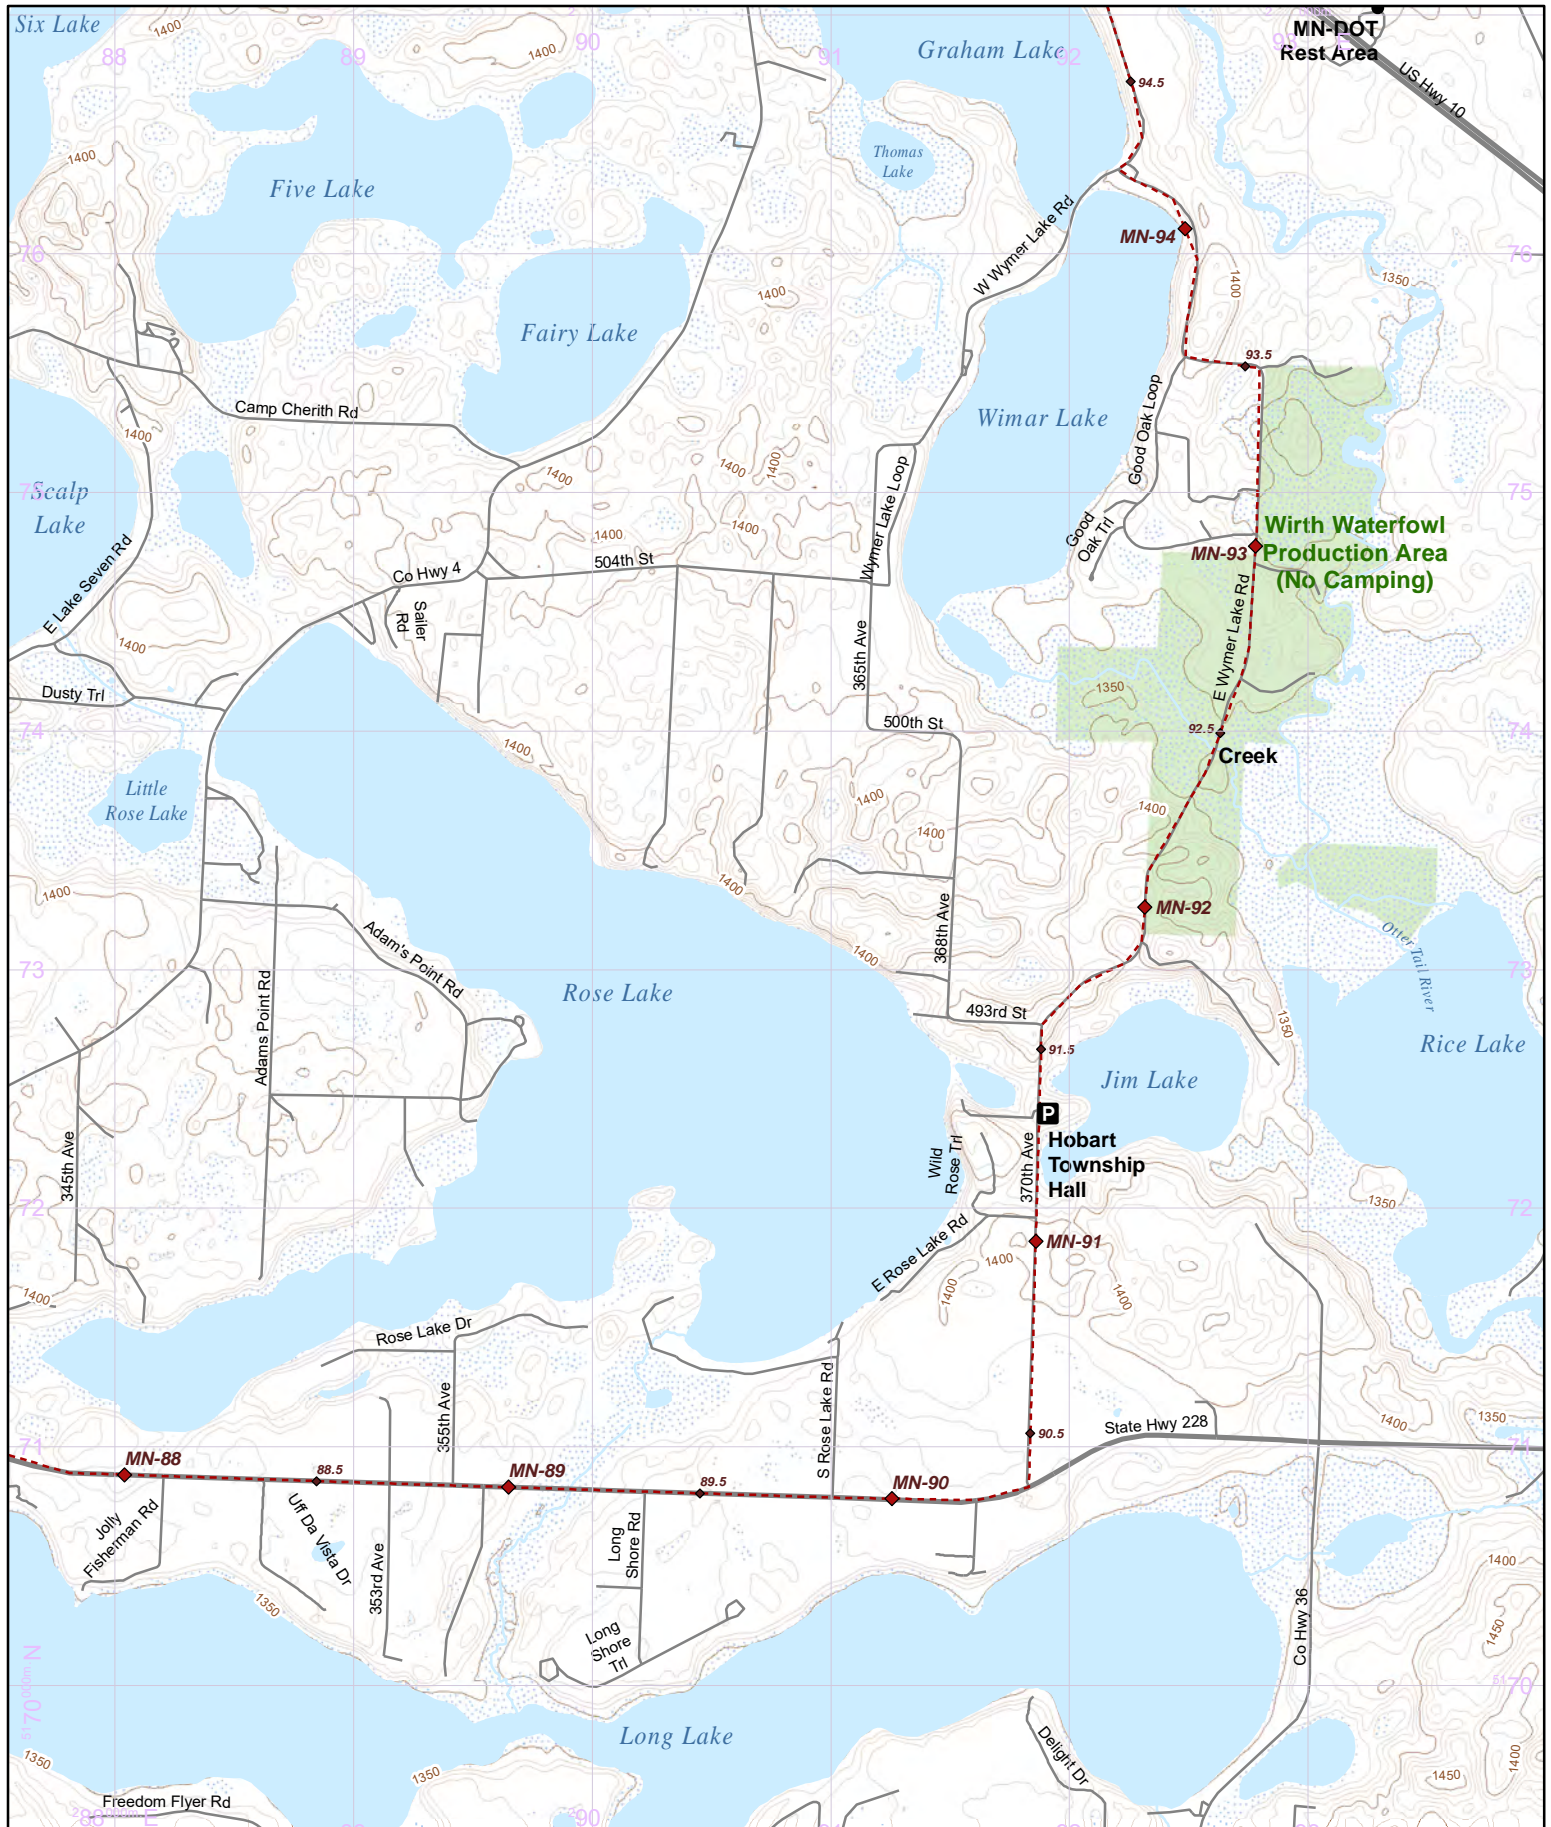

- Parking
- Camping
- Point of Interest
- NCT
- On-Road
- 1/2 mile Intervals
- Nearby Trail
- 10' Contour Interval
- Public Lands
- County Bndry.
- Wetlands

North Country National Scenic Trail

Minnesota Map Series

MN-018

Minnesota Waters and Prairie Chapter Region

Update Version - 3/29/2024

N 1:31,680 UTM 15 NAD 83
1 in = 0.5 miles

Use this map on your mobile device w/ the "PDFMaps" app from Avenza - <http://avenza.com/pdf-maps>
To add this map at no cost from the Avenza Store, visit: <https://northcountrytrail.org/the-trail/trail-map-and-downloads/>
Under "Mobile Maps"

Hike it. Build it. Love it. Support it. Please support the mapping program with a gift today. Enjoy your complimentary North Country National Scenic Trail map download, and happy hiking!