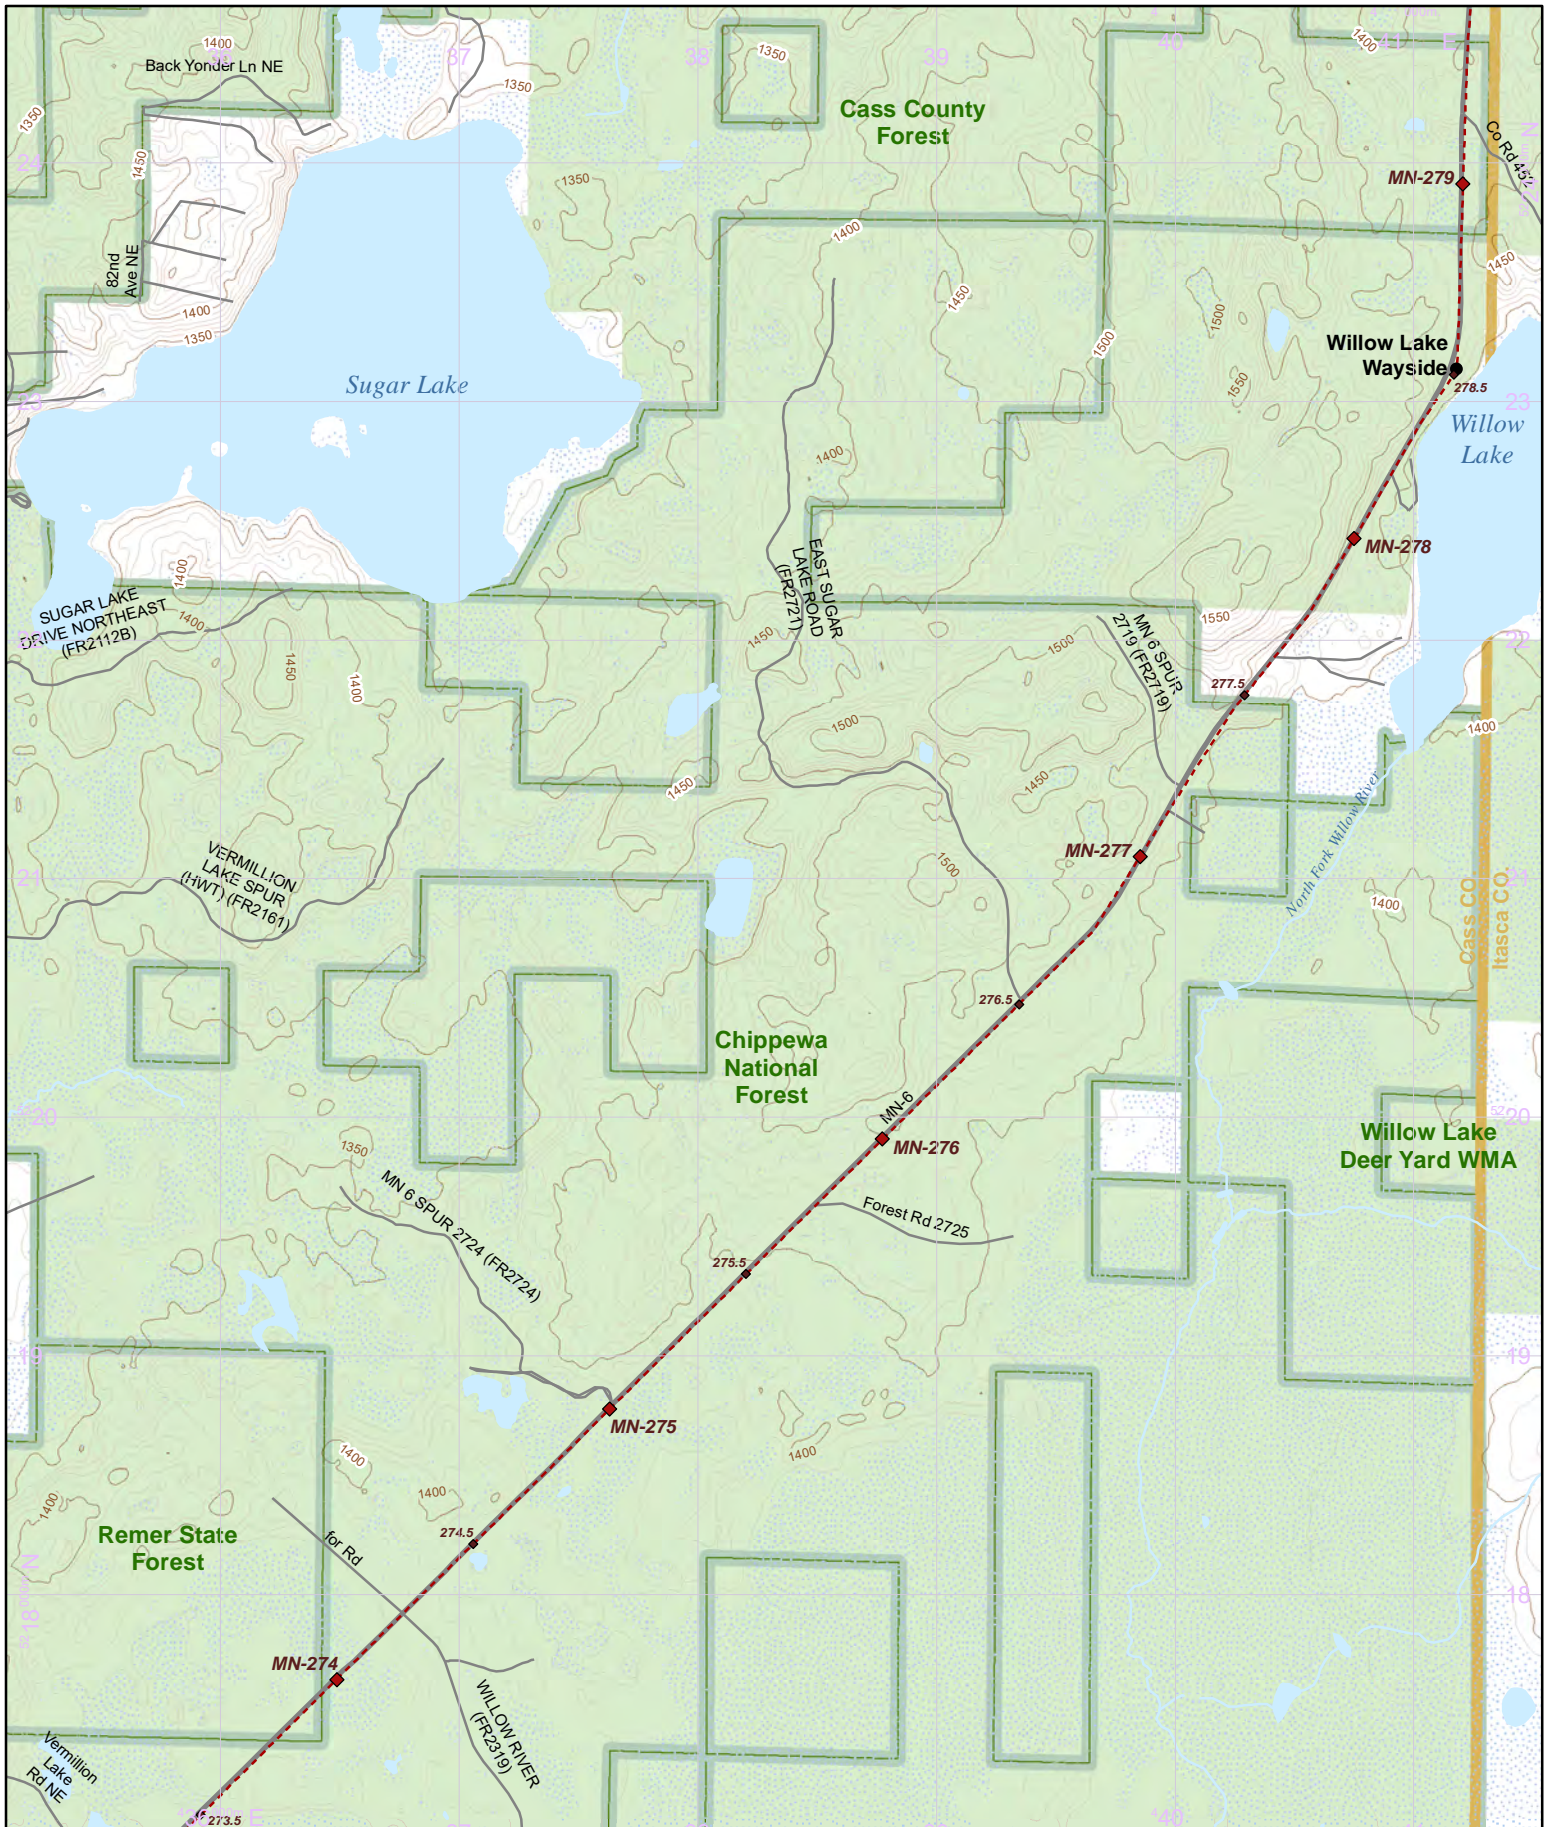

- Parking
- Camping
- Point of Interest
- NCT
- On-Road
- 1/2 mile Intervals
- Nearby Trail
- 10' Contour Interval
- Public Lands
- County Bndry.
- Wetlands

North Country National Scenic Trail

Minnesota Map Series
MN-050
c Region

N 1:31,680 UTM 15 NAD 83
1 in = 0.5 miles

Hike it. Build it. Love it. Support it. Please support the mapping program with a gift today. Enjoy your complimentary North Country National Scenic Trail map download, and happy hiking!

Warning: Reroutes will shift all of the mile points in a state. Make sure everyone in your group has the most recent maps and information by visiting: northcountrytrail.org
Update Version - 3/29/2024

Use this map on your mobile device w/ the "PDFMaps" app from Avenza - <http://avenza.com/pdf-maps>
To add this map at no cost from the Avenza Store, visit: <https://northcountrytrail.org/the-trail/trail-map-and-downloads/>
Under "Mobile Maps"