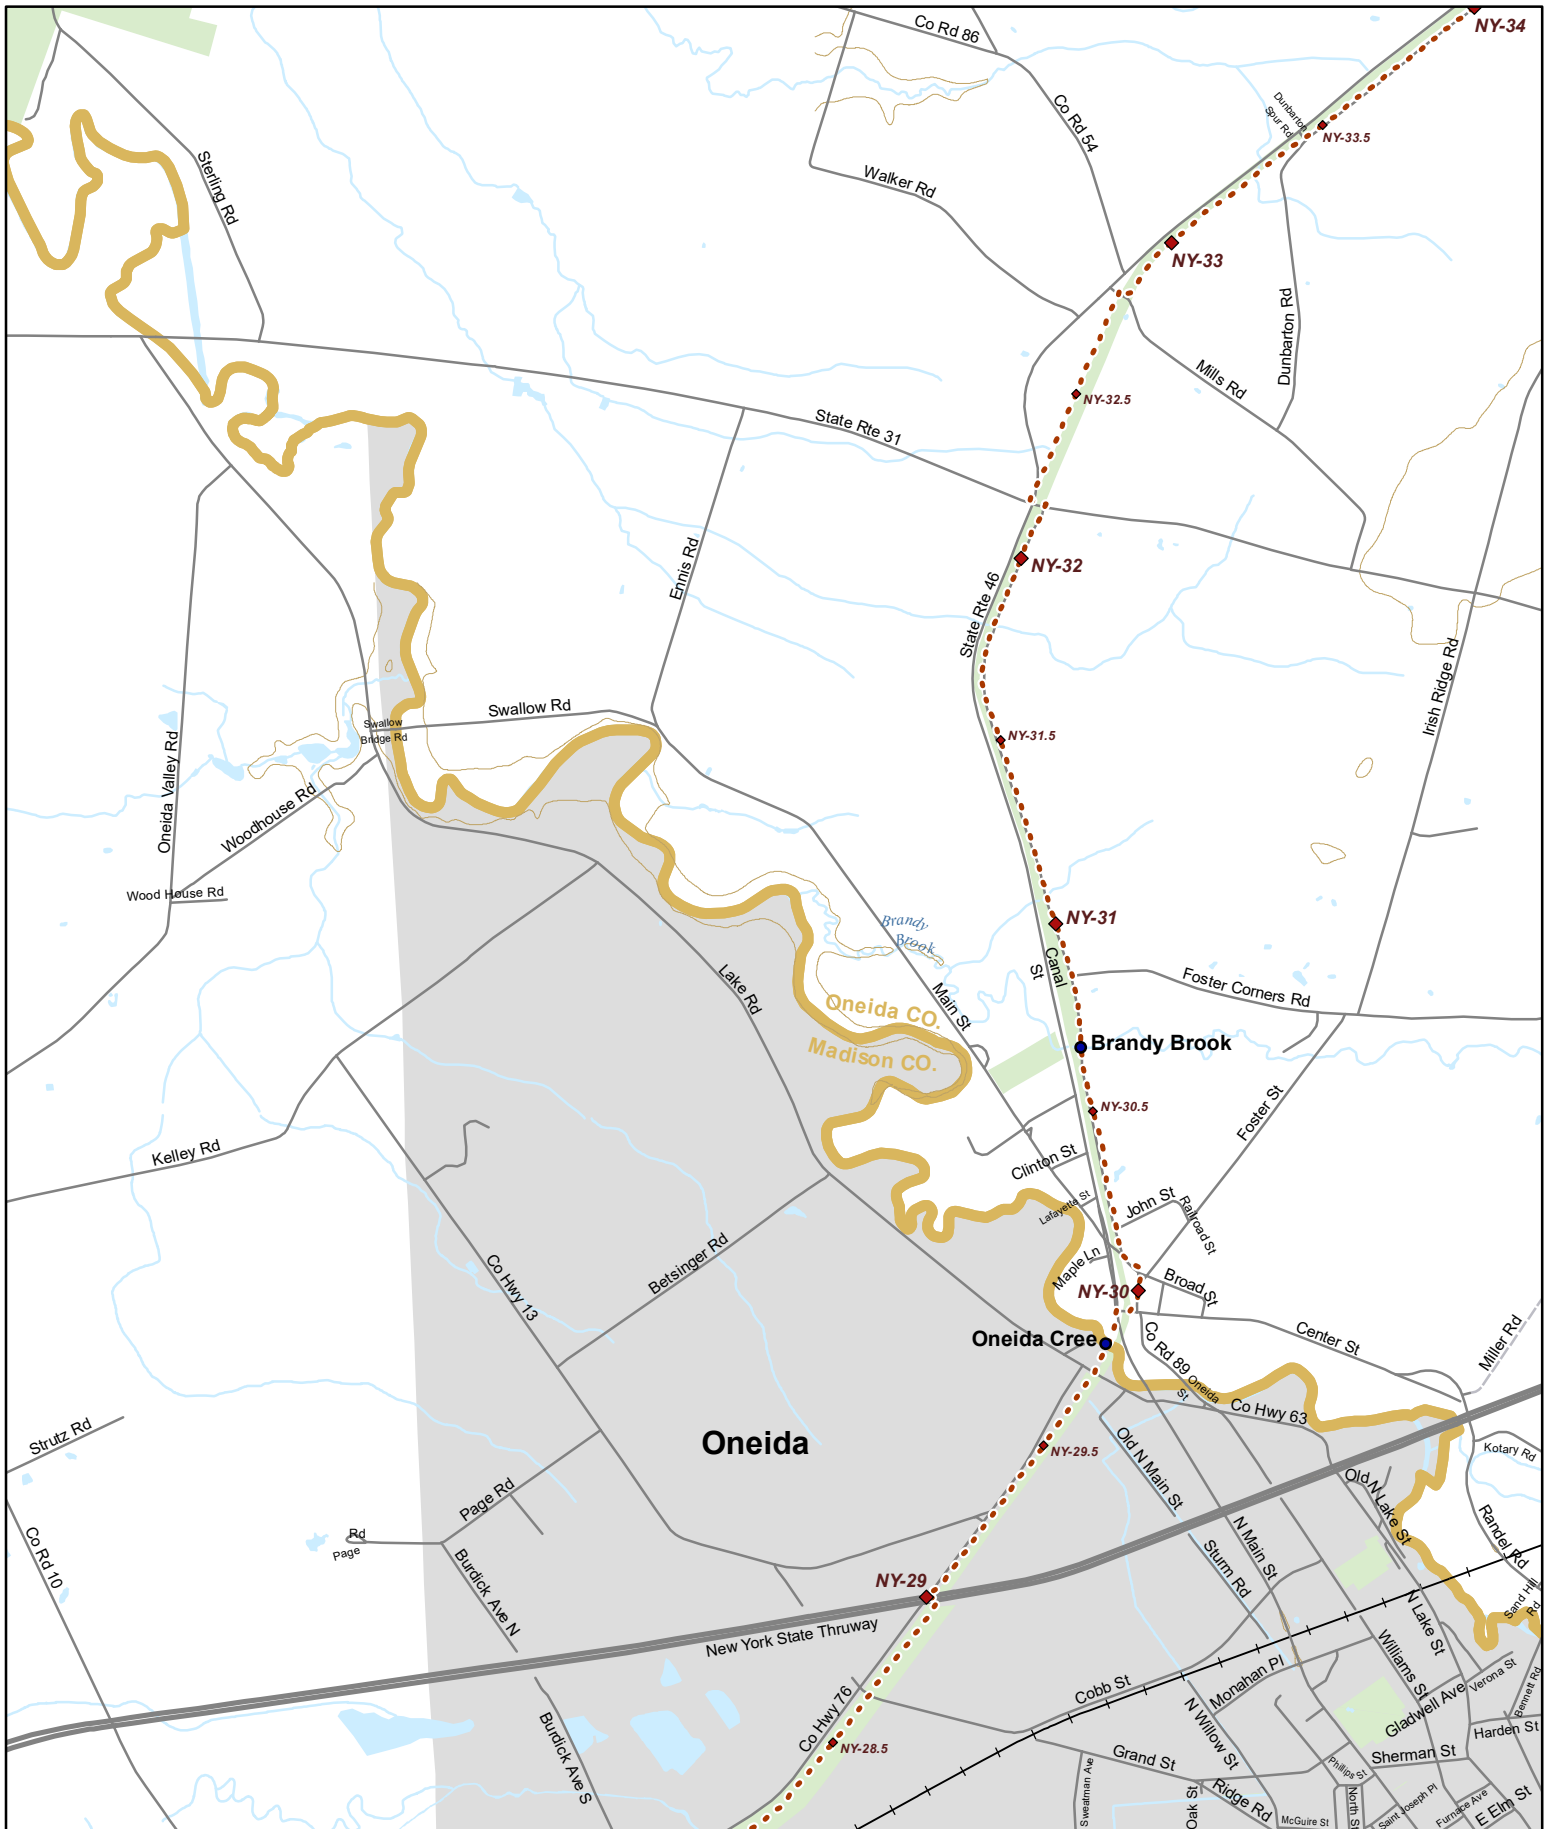

- Parking
- Camping
- Point of Interest
- NCT
- On-Road
- Nearby Trail
- 50-foot Contour Interval
- Public Lands
- County Bndry.
- Wetlands

North Country National Scenic Trail

New York Section Maps
NY-005

Central New York Chapter Region

Warning: Reroutes will shift all of the mile points in a state.

Update Version - 9/25/2023

Use this map on your mobile device w/ the "PDFMaps" app from Avenza - <http://avenza.com/pdf-maps>
To add this map at no cost from the Avenza Store, visit:
<https://northcountrytrail.org/the-trail/trail-map-and-downloads/>
Under "Mobile Maps"

UTM 18 NAD 83

1:31,680
1 in = 0.5 miles

Hike it. Build it. Love it. Support it. Please support the mapping program with a gift today. Enjoy your complimentary North Country National Scenic Trail map download, and happy hiking!