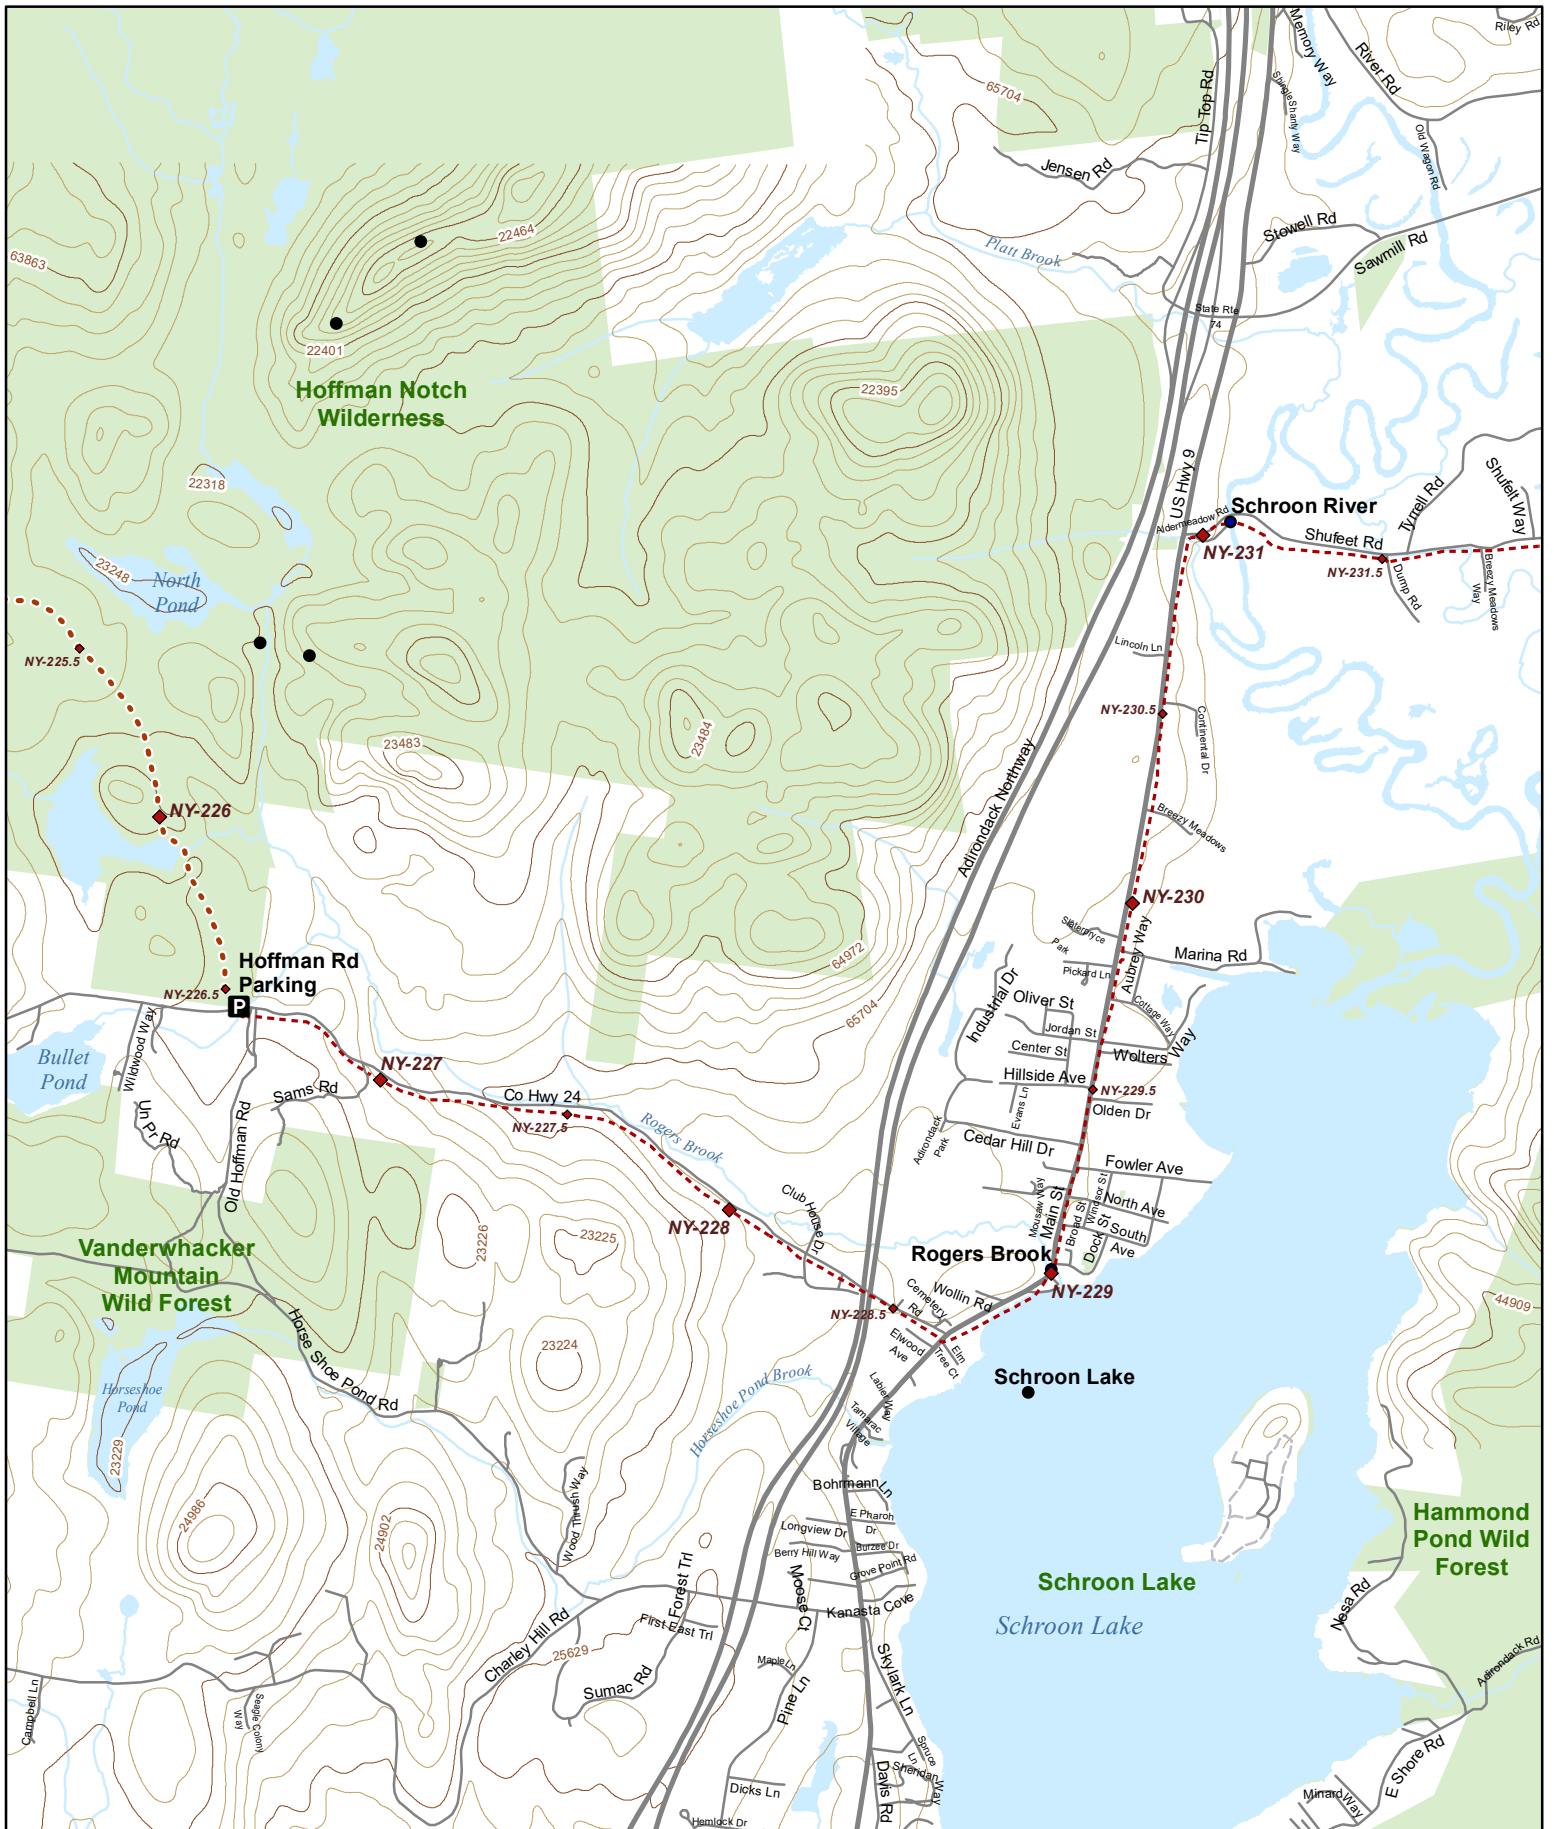

N 1:31,680 UTM 18 NAD 83

1 in = 0.5 miles

Hike it. Build it. Love it. Support it. Please support the mapping program with a gift today. Enjoy your complimentary North Country National Scenic Trail map download, and happy hiking!