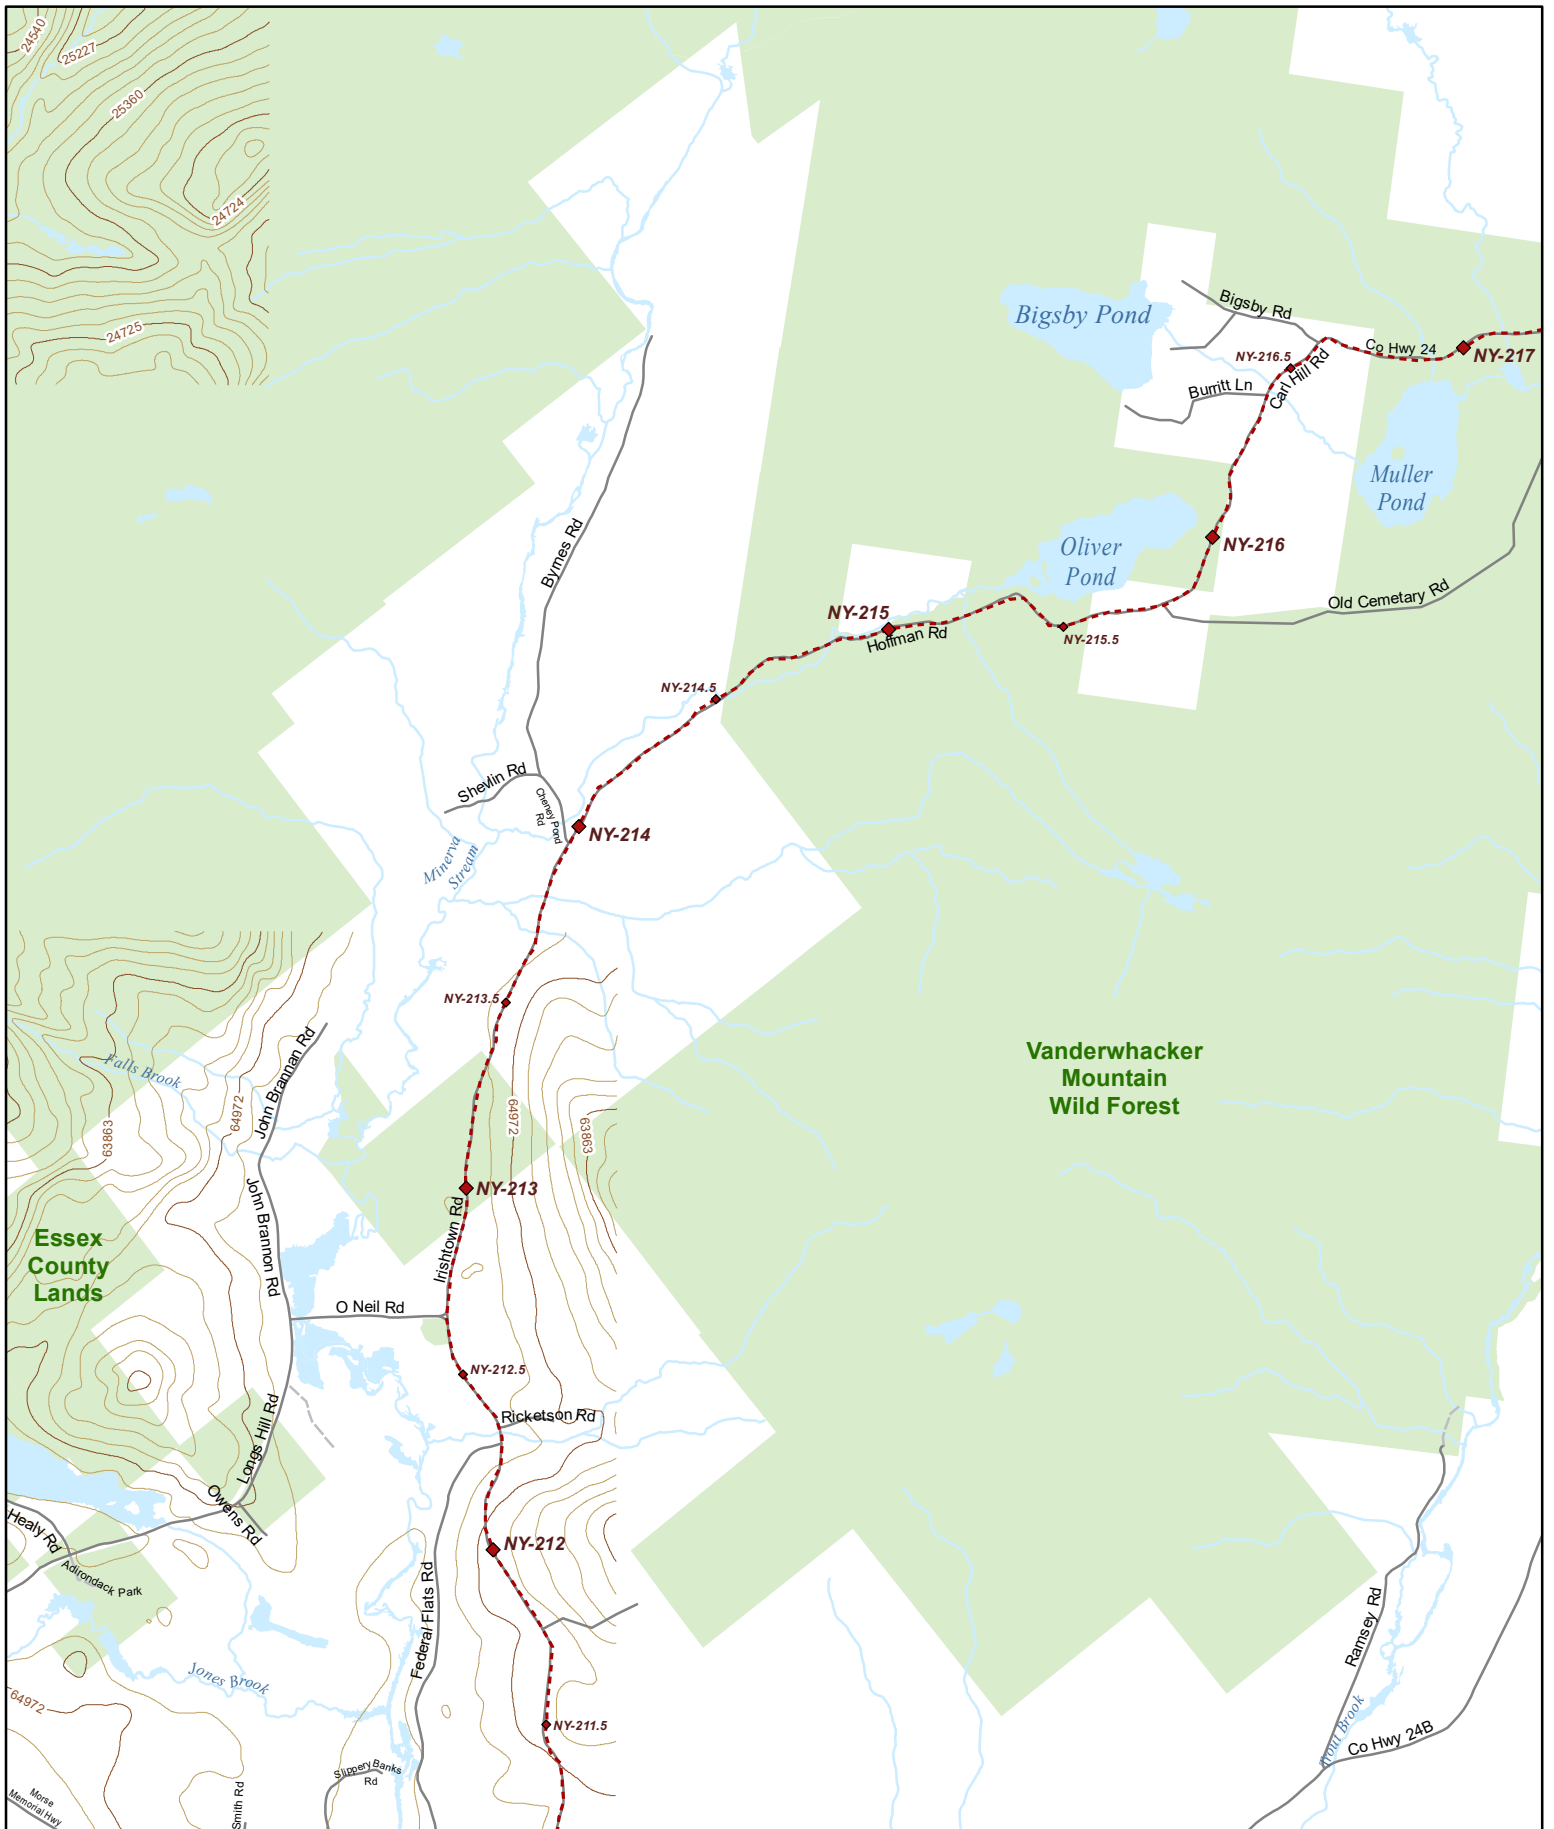

- Parking
- Camping
- Point of Interest
- Nearby Trail
- On-Road
- 1/2 mile Points
- 50-foot Contour Interval
- Public Lands
- County Bndry.
- Wetlands

North Country National Scenic Trail

New York Section Maps
NY-036

Adirondack Park Region

Warning: Reroutes will shift all of the mile points in a state.

Update Version - 9/25/2023

Use this map on your mobile device w/ the "PDFMaps" app from Avenza - <http://avenza.com/pdf-maps>
To add this map at no cost from the Avenza Store, visit: <https://northcountrytrail.org/the-trail/trail-map-and-downloads/>
Under "Mobile Maps"

UTM 18 NAD 83

1:31,680

1 in = 0.5 miles

Hike it. Build it. Love it. Support it. Please support the mapping program with a gift today. Enjoy your complimentary North Country National Scenic Trail map download, and happy hiking!