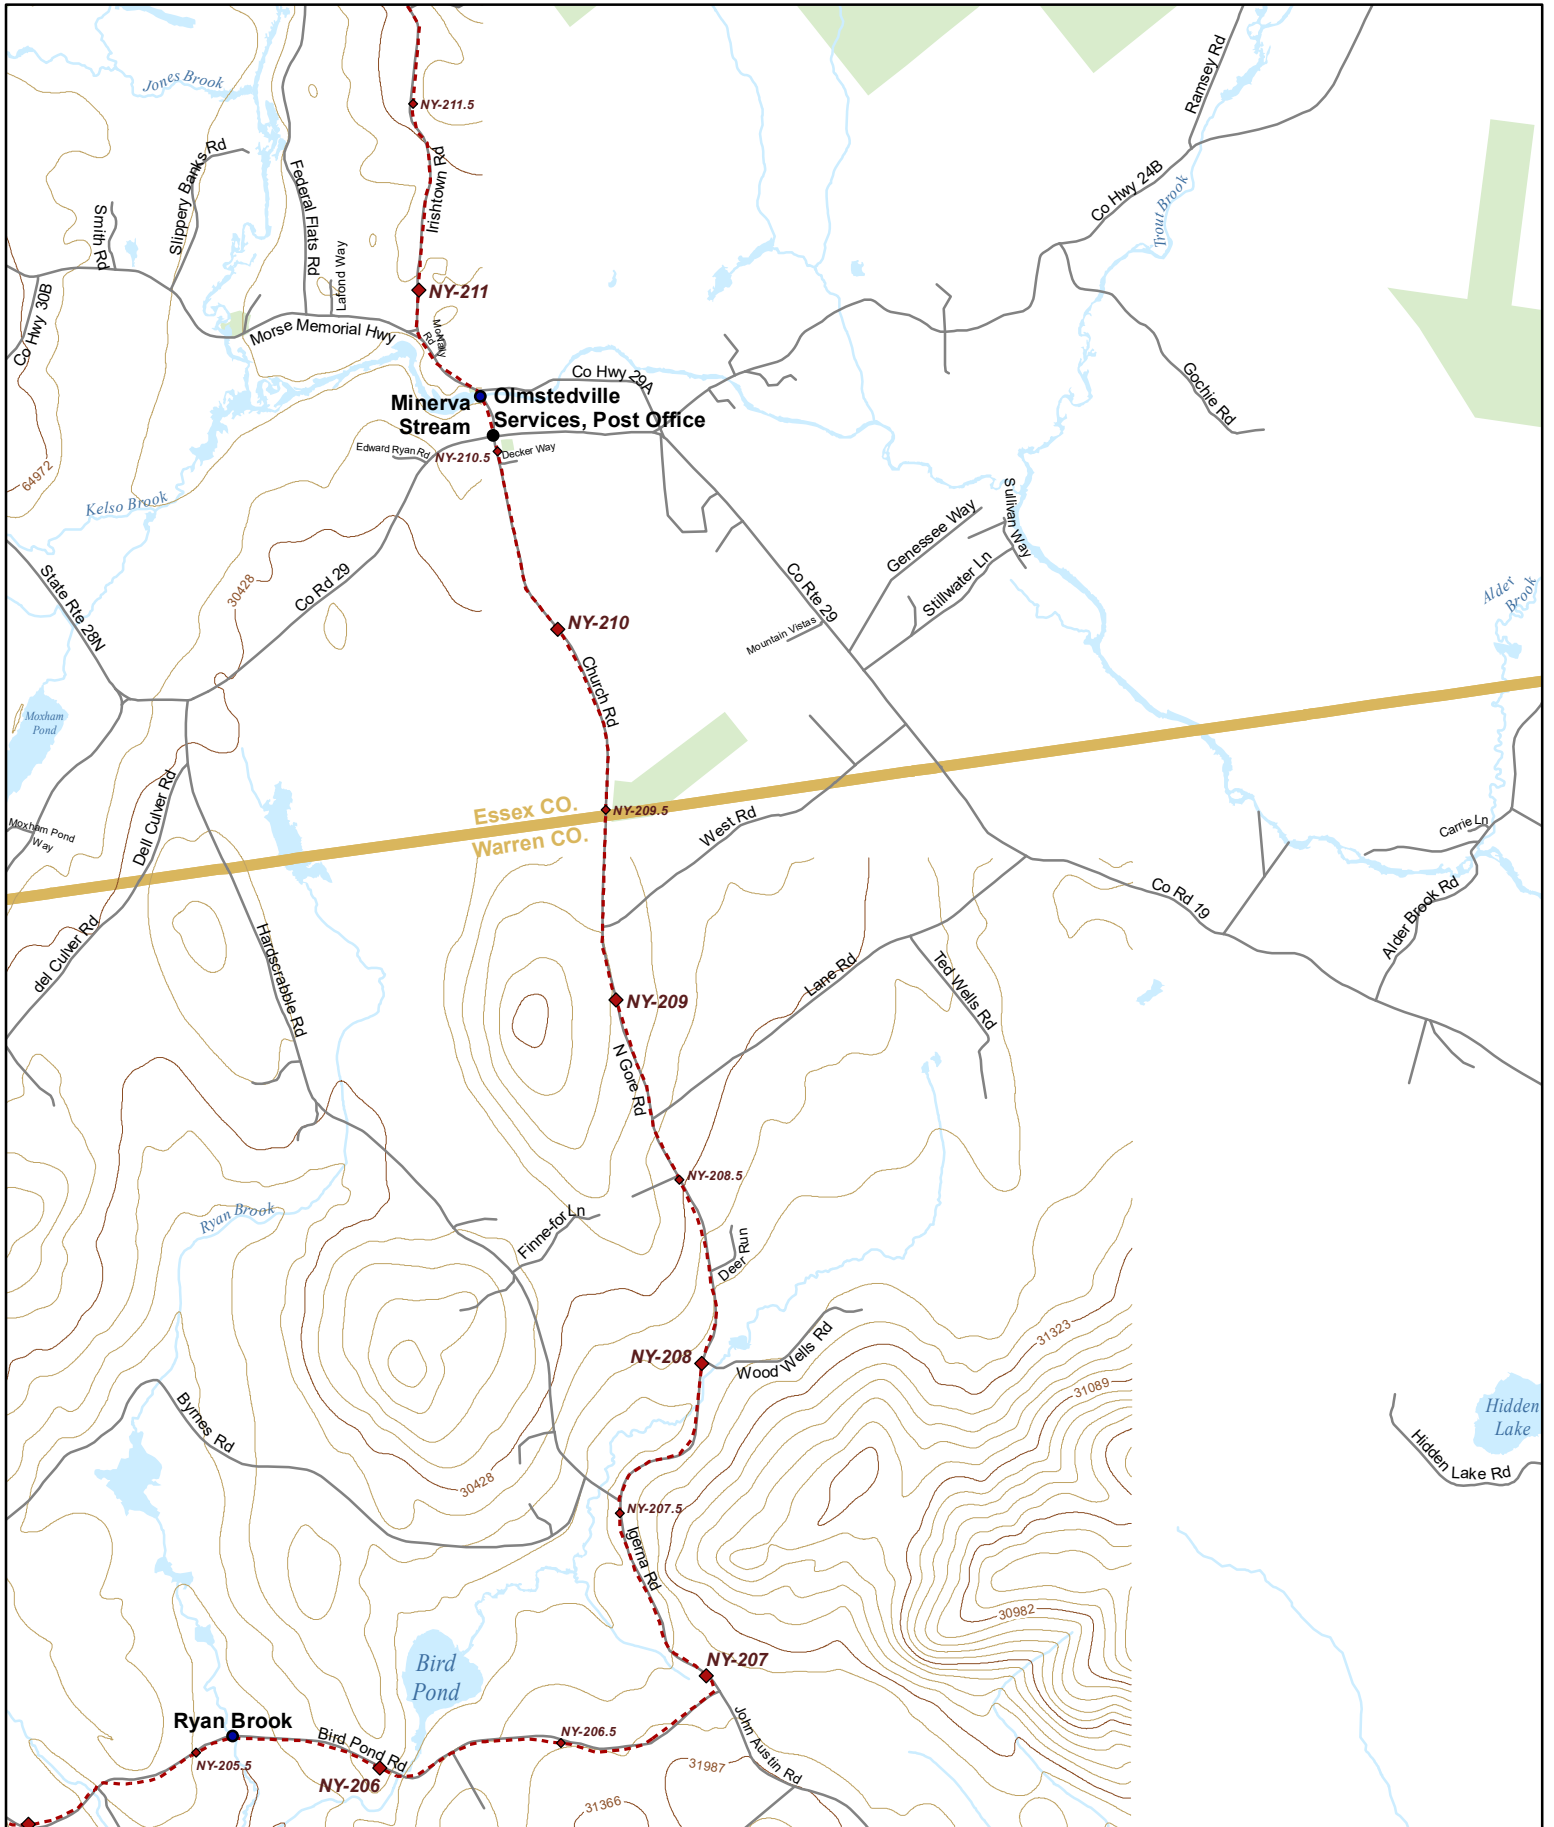

- Parking
- Camping
- Point of Interest
- NCT
- On-Road
- Nearby Trail
- 50-foot Contour Interval
- Public Lands
- County Bndry.
- Wetlands

North Country National Scenic Trail

New York Section Maps

NY-035

Adirondack Park Region

Warning: Reroutes will shift all of the mile points in a state.

Update Version - 9/25/2023

Use this map on your mobile device w/ the "PDFMaps" app from Avenza - <http://avenza.com/pdf-maps>
To add this map at no cost from the Avenza Store, visit:
<https://northcountrytrail.org/the-trail/trail-map-and-downloads/>
Under "Mobile Maps"

N 1:31,680 UTM 18 NAD 83

1 in = 0.5 miles

Hike it. Build it. Love it. Support it. Please support the mapping program with a gift today. Enjoy your complimentary North Country National Scenic Trail map download, and happy hiking!