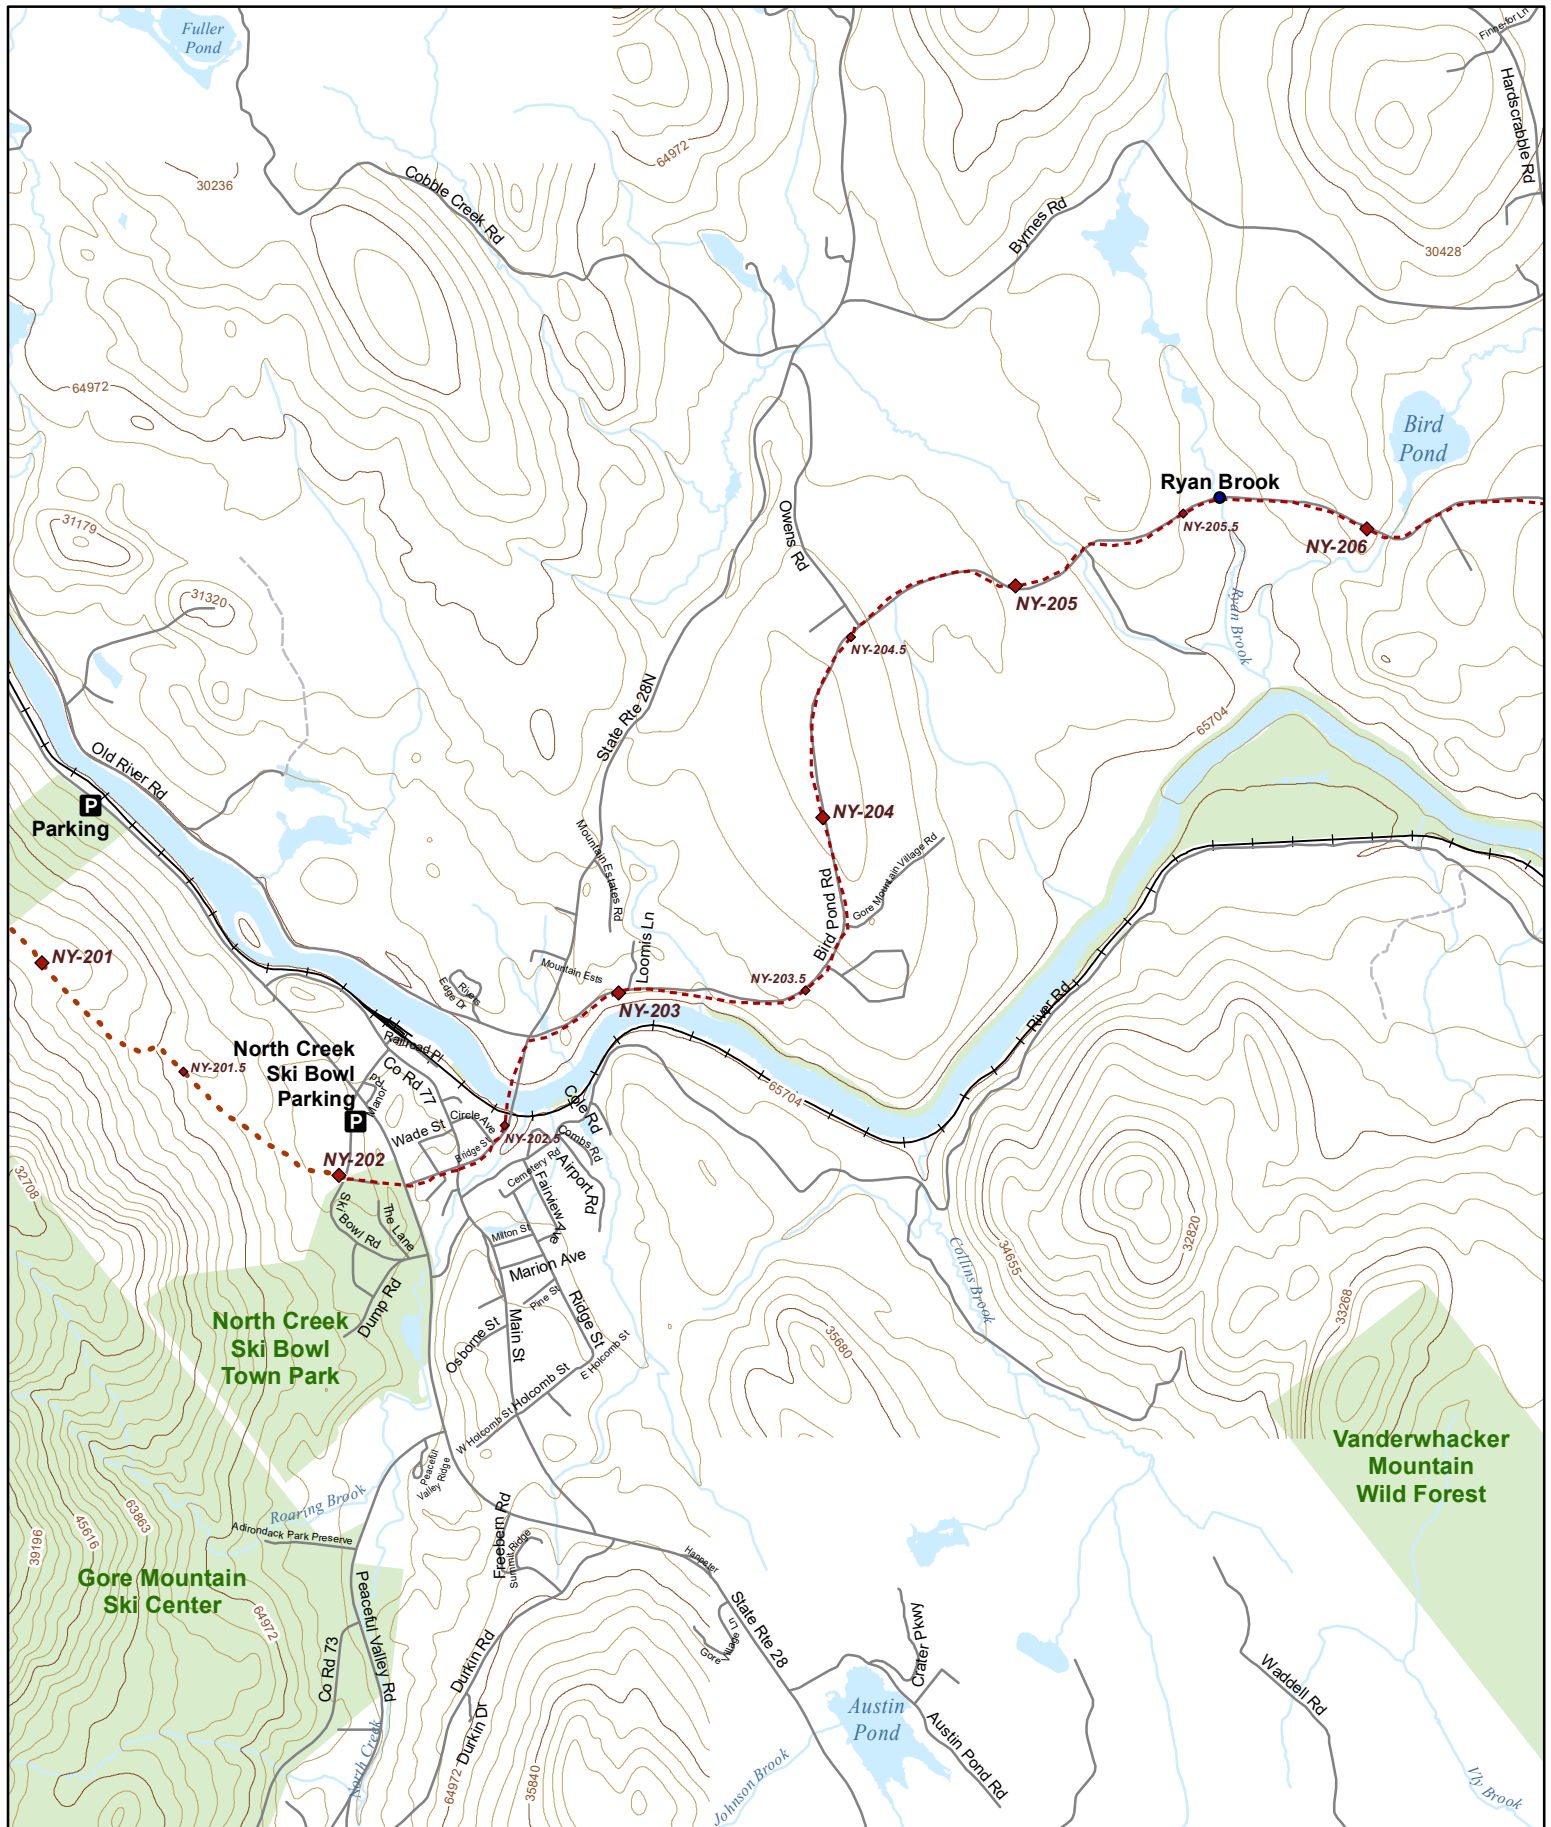

- Parking
- Camping
- Point of Interest
- NCT
- On-Road
- 1/2 mile
- Nearby Trail
- 50-foot Contour Interval
- Public Lands
- County Bndry.
- Wetlands

North Country National Scenic Trail

New York Section Maps
NY-034
Adirondack Park Region

Warning: Reroutes will shift all of the mile points in a state. Make sure everyone in your group has the most recent maps and information by visiting: northcountrytrail.org
Update Version - 9/25/2023

Use this map on your mobile device w/ the "PDFMaps" app from Avenza - <http://avenza.com/pdf-maps>
To add this map at no cost from the Avenza Store, visit: <https://northcountrytrail.org/the-trail/trail-map-and-downloads/>
Under "Mobile Maps"

Hike it. Build it. Love it. Support it. Please support the mapping program with a gift today. Enjoy your complimentary North Country National Scenic Trail map download, and happy hiking!