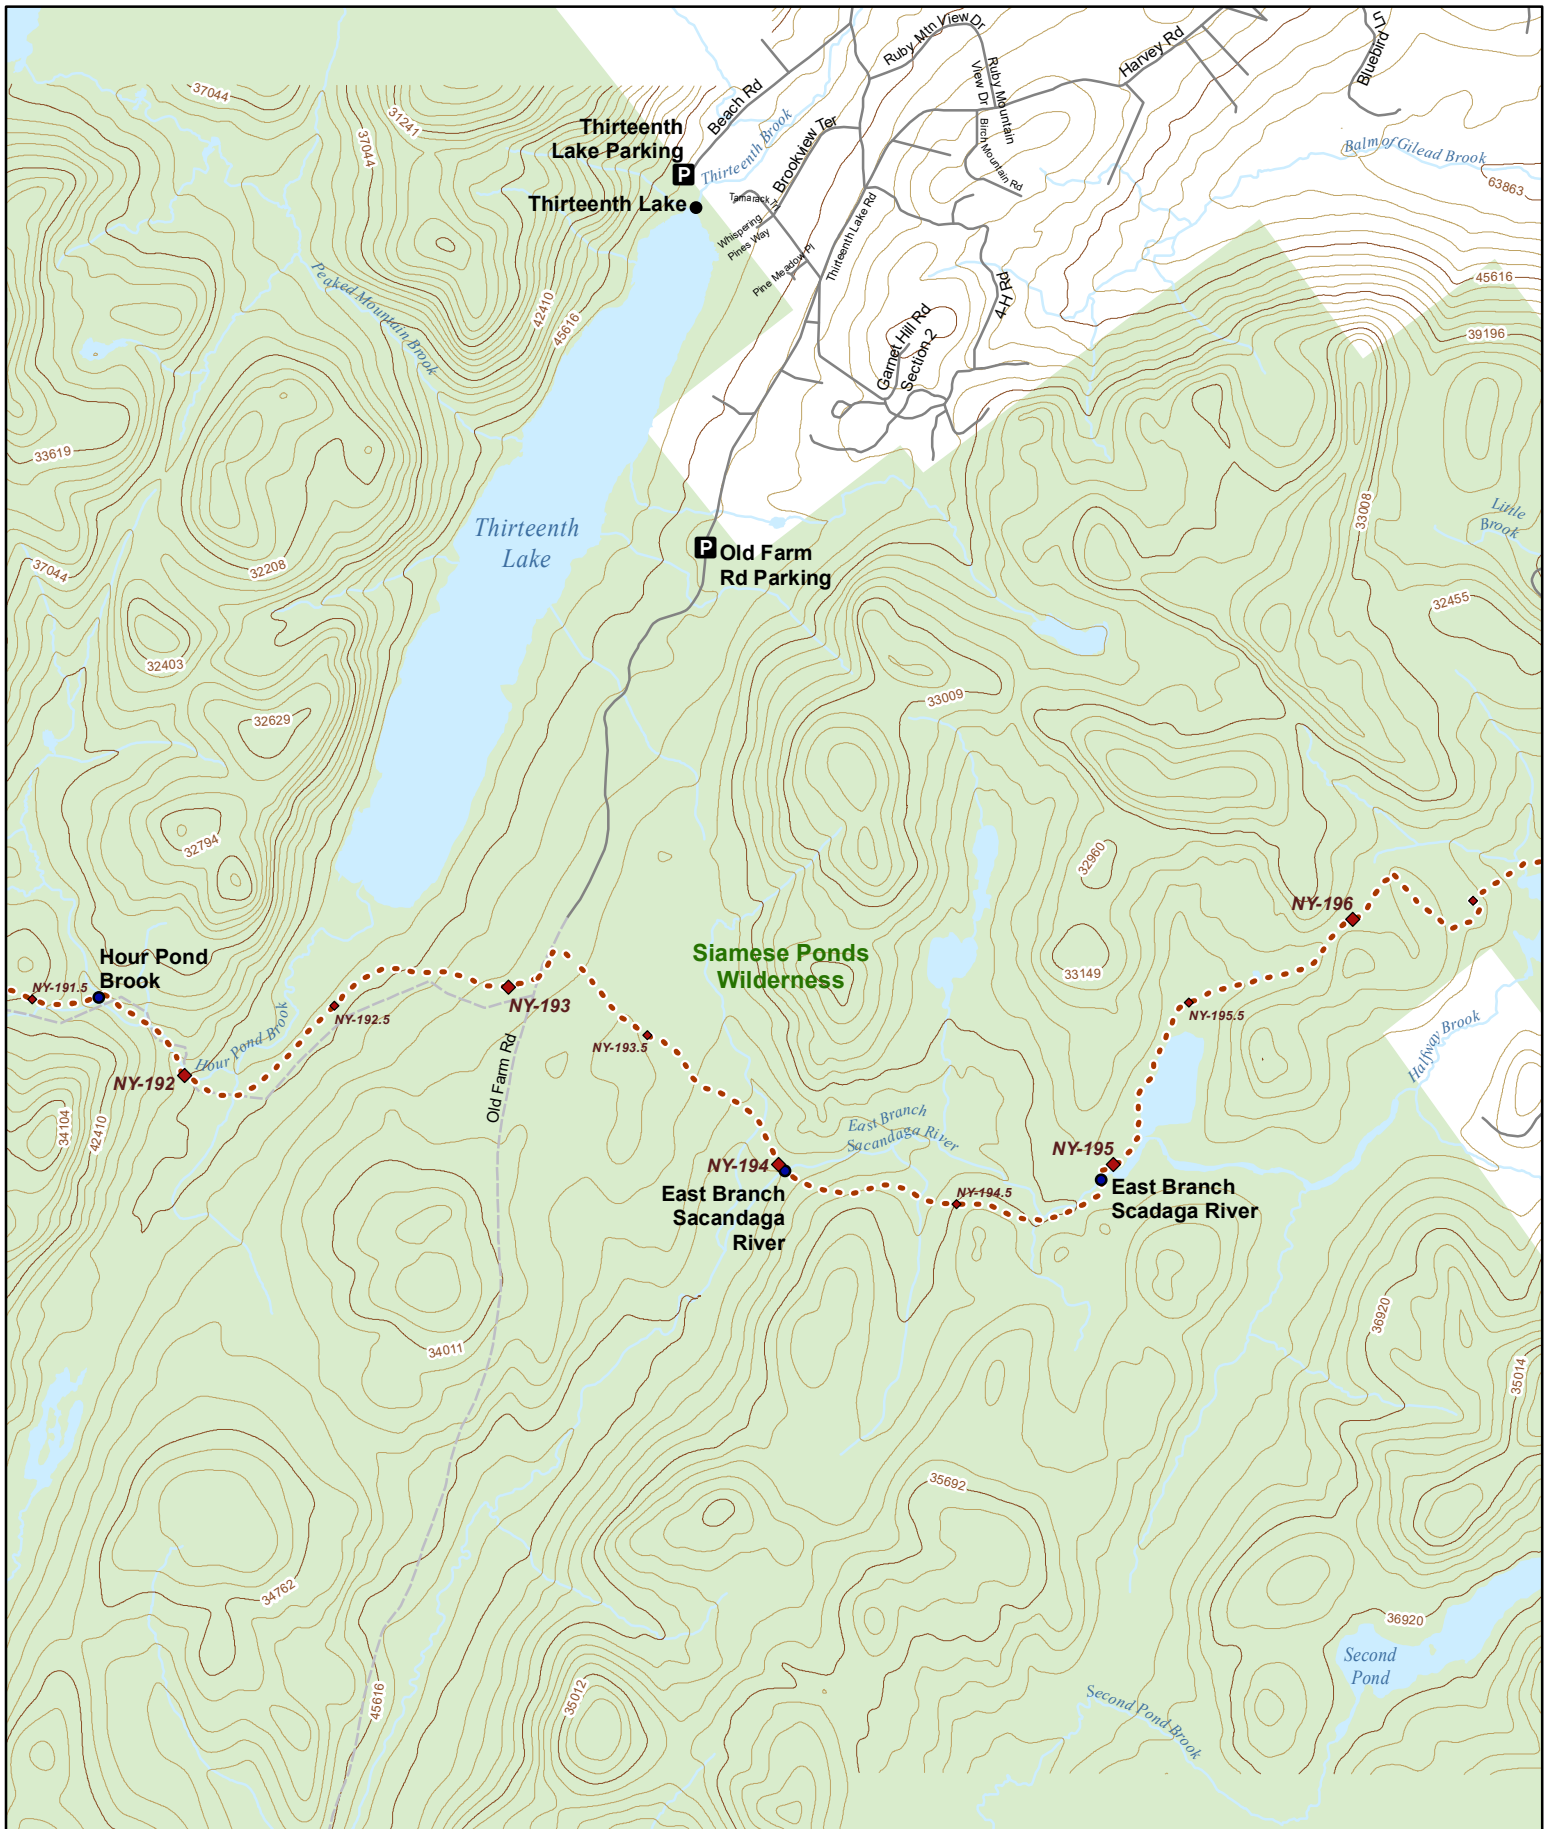

N 1:31,680 UTM 18 NAD 83

1 in = 0.5 miles

Hike it. Build it. Love it. Support it. Please support the mapping program with a gift today. Enjoy your complimentary North Country National Scenic Trail map download, and happy hiking!