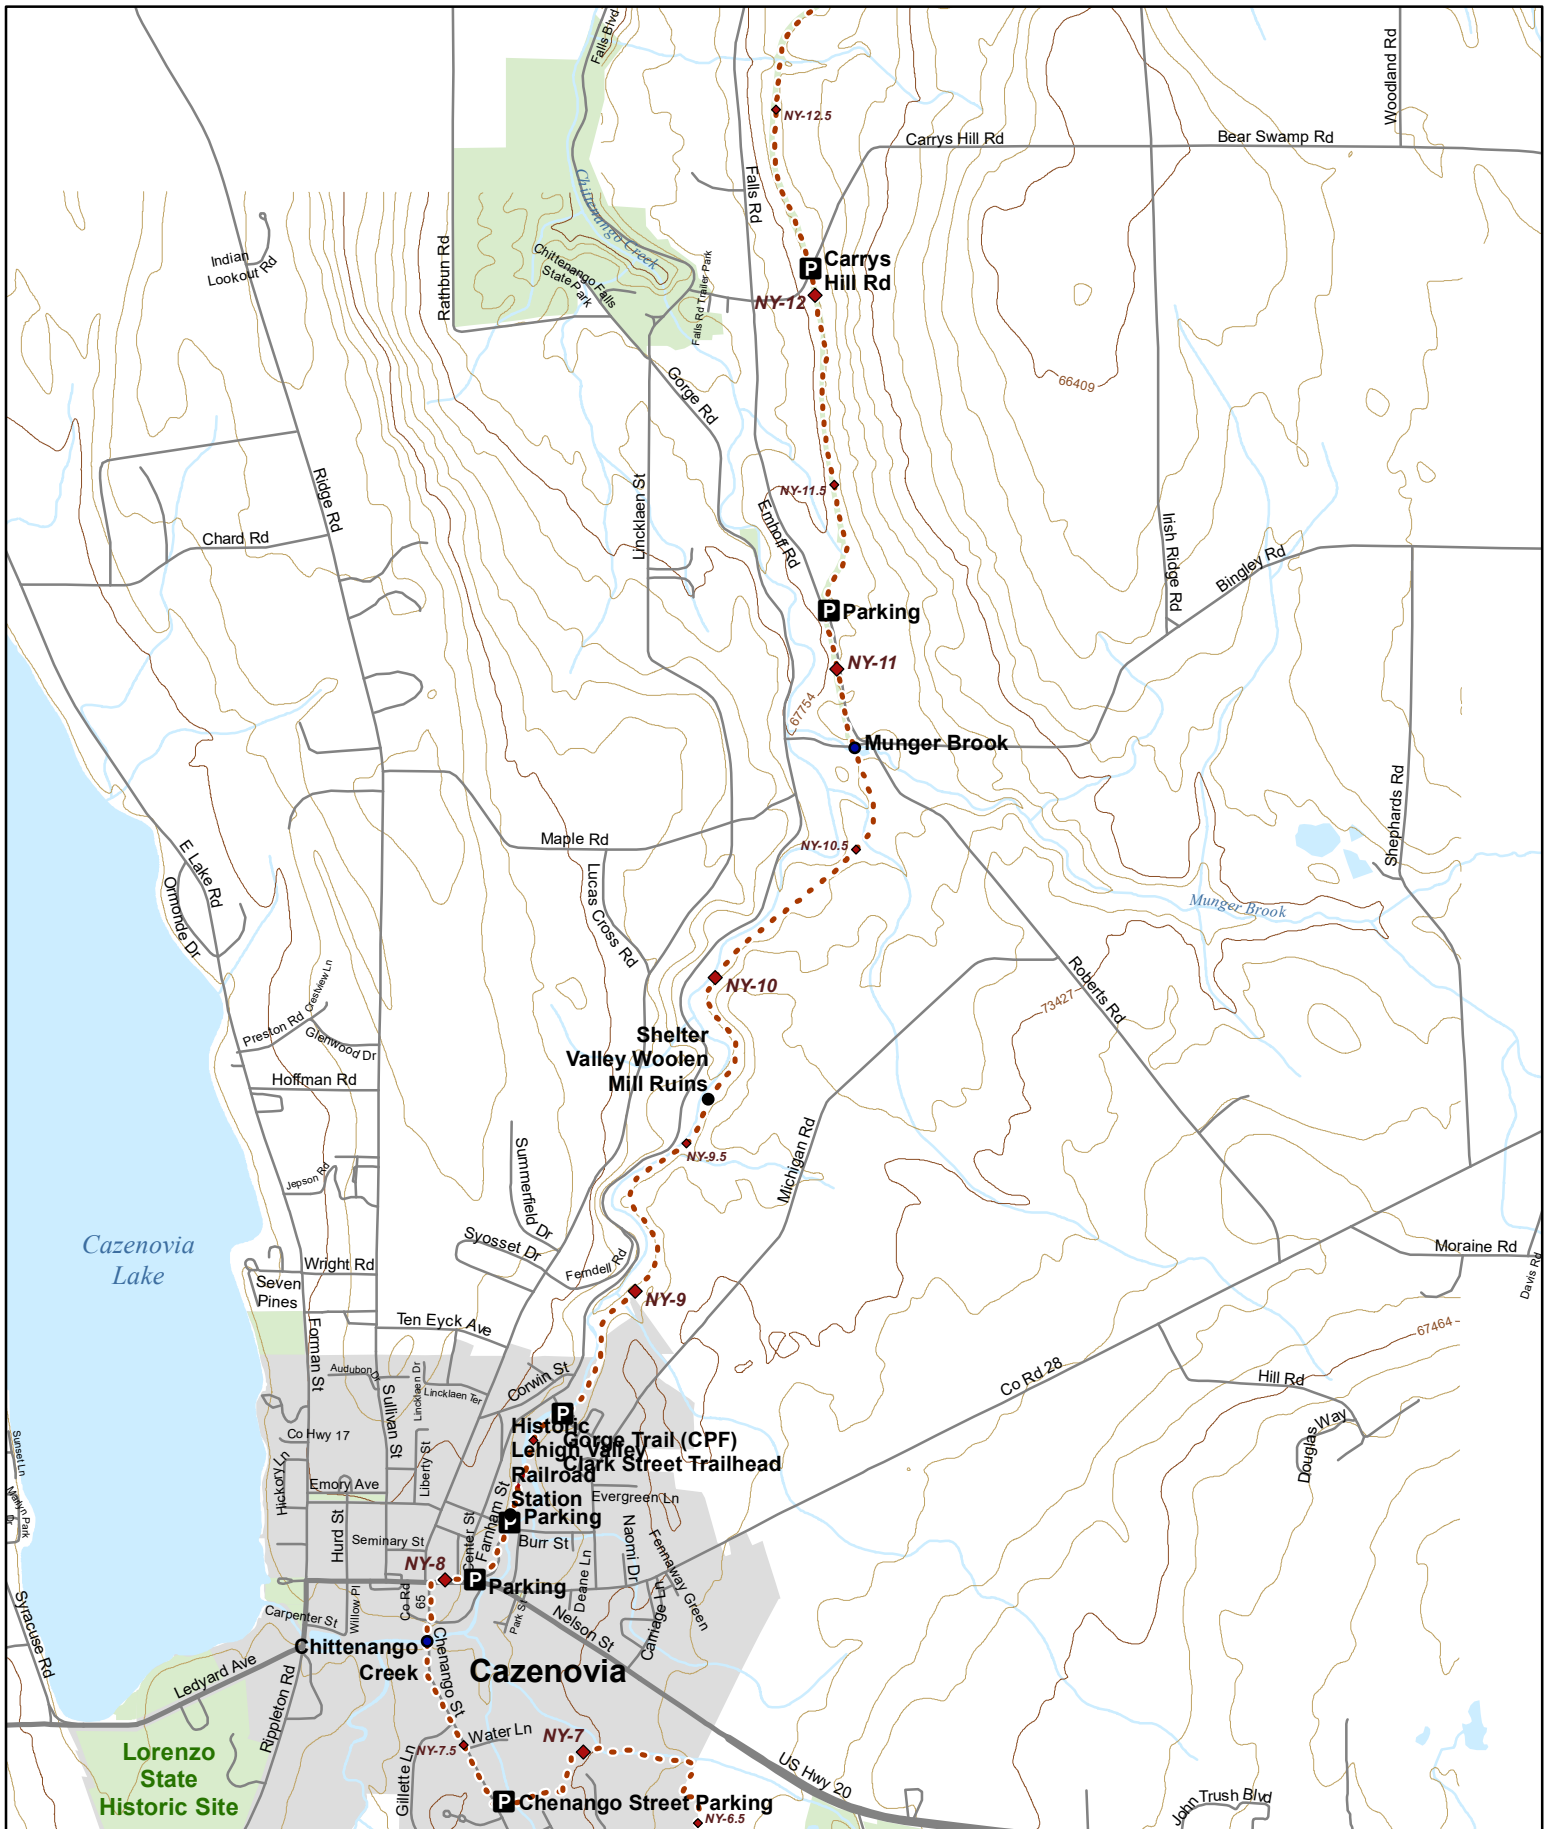

- Parking
- Camping
- Point of Interest
- NCT
- On-Road
- 1/2 mile Points
- Nearby Trail
- 50-foot Contour Interval
- Public Lands
- County Bndry.
- Wetlands

North Country National Scenic Trail

New York Section Maps

NY-002

Central New York Chapter Region

Warning: Reroutes will shift all of the mile points in a state.

Update Version - 9/25/2023

Use this map on your mobile device w/ the "PDFMaps" app from Avenza - <http://avenza.com/pdf-maps>
To add this map at no cost from the Avenza Store, visit:
<https://northcountrytrail.org/the-trail-map-and-downloads/>
Under "Mobile Maps"

UTM 18 NAD 83

1:31,680

1 in = 0.5 miles

Hike it. Build it. Love it. Support it. Please support the mapping program with a gift today. Enjoy your complimentary North Country National Scenic Trail map download, and happy hiking!