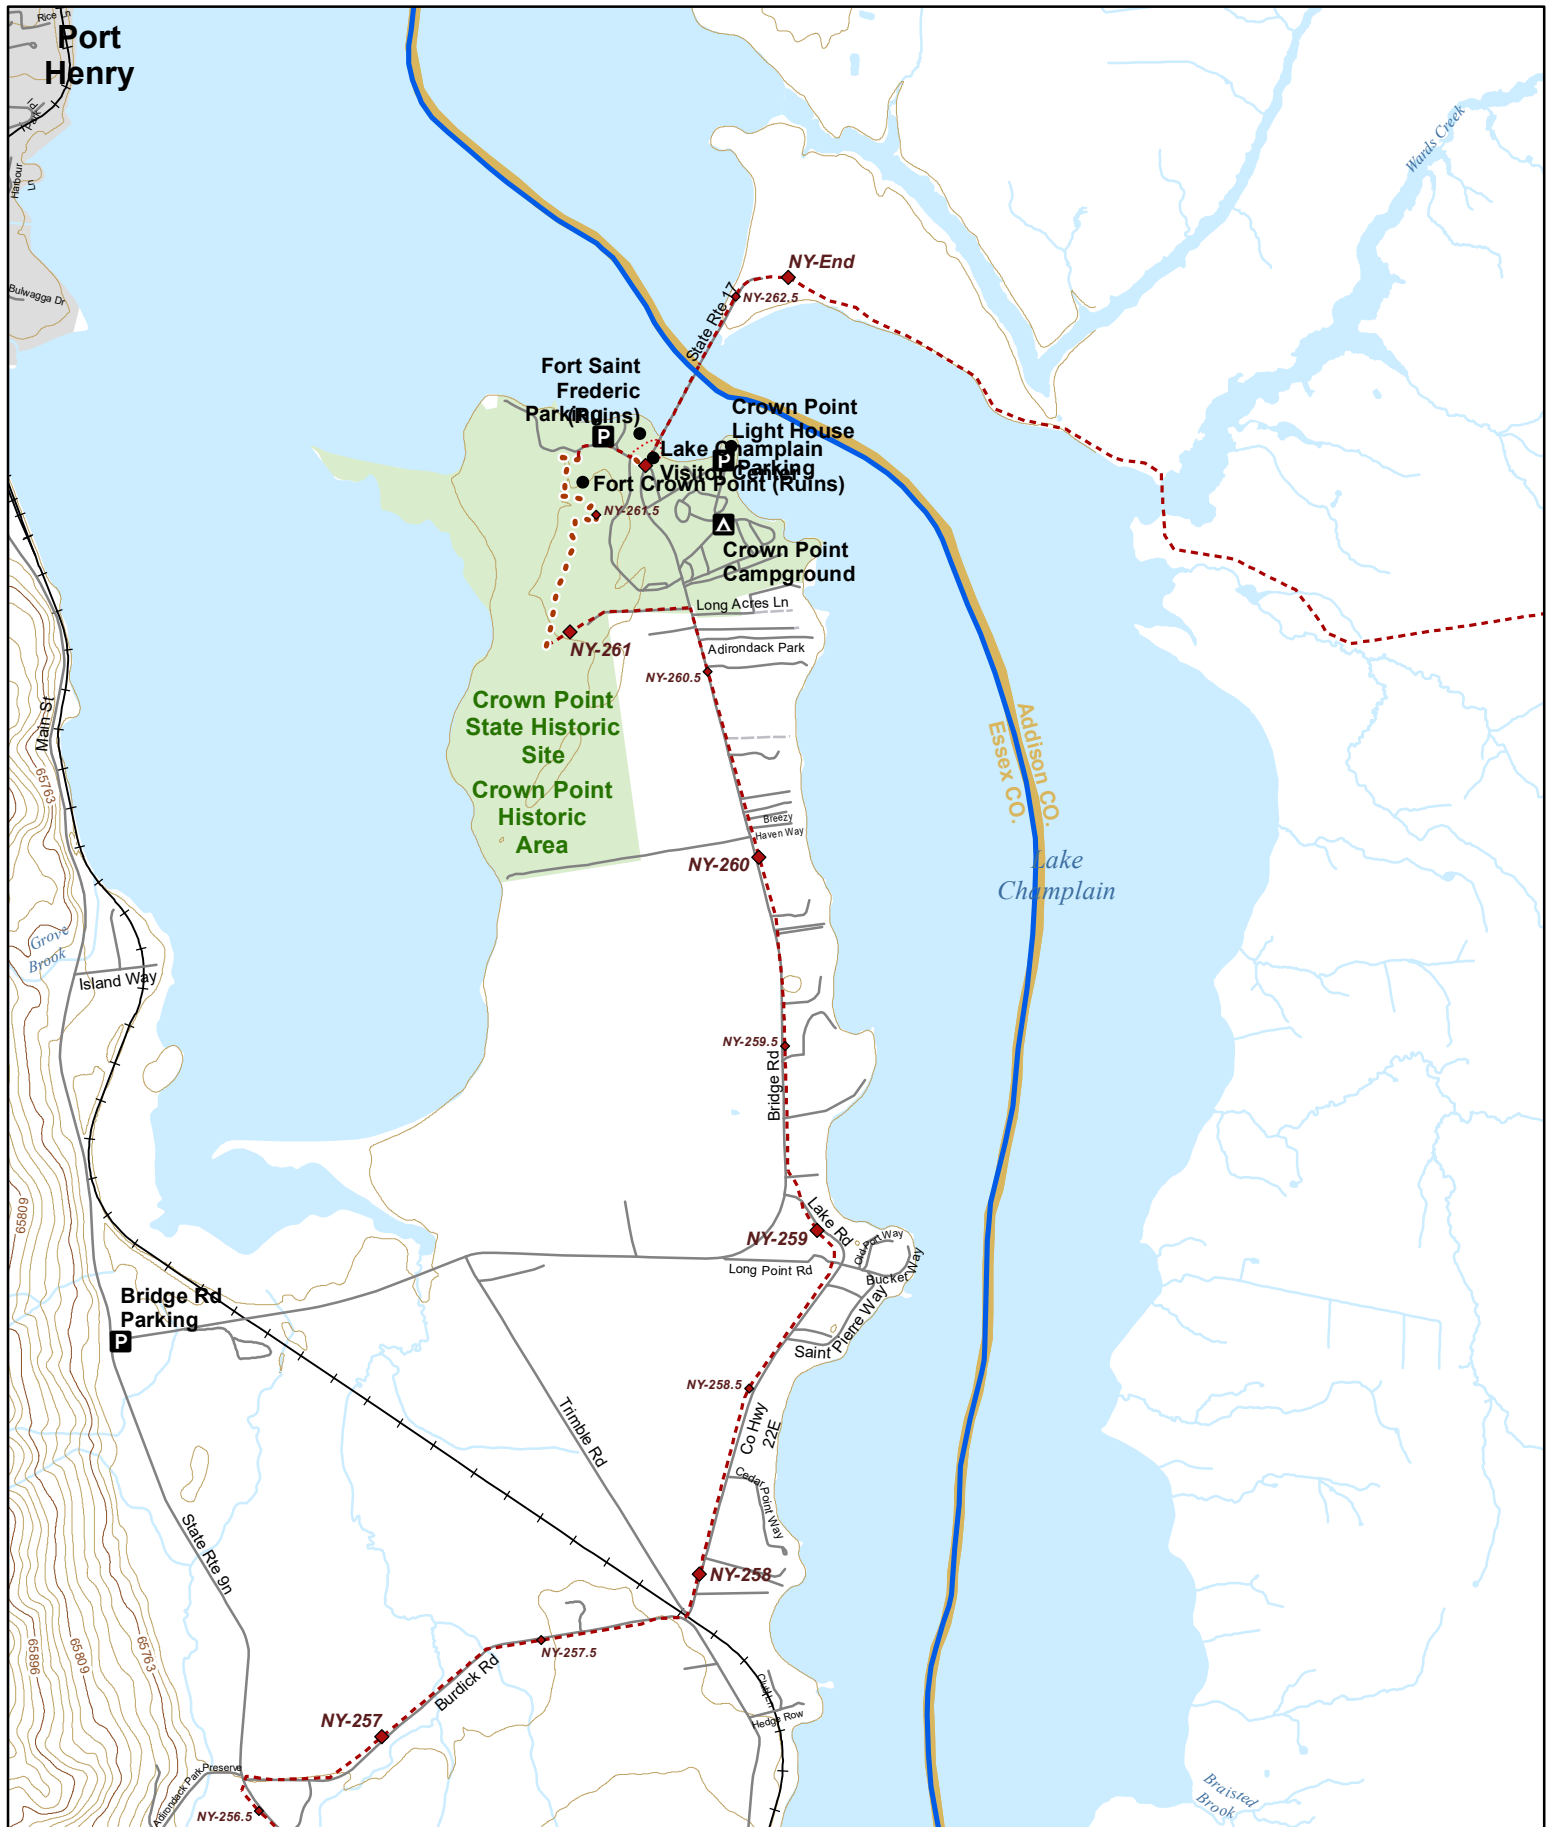

N 1:31,680 UTM 18 NAD 83

1 in = 0.5 miles

Hike it. Build it. Love it. Support it. Please support the mapping program with a gift today. Enjoy your complimentary North Country National Scenic Trail map download, and happy hiking!