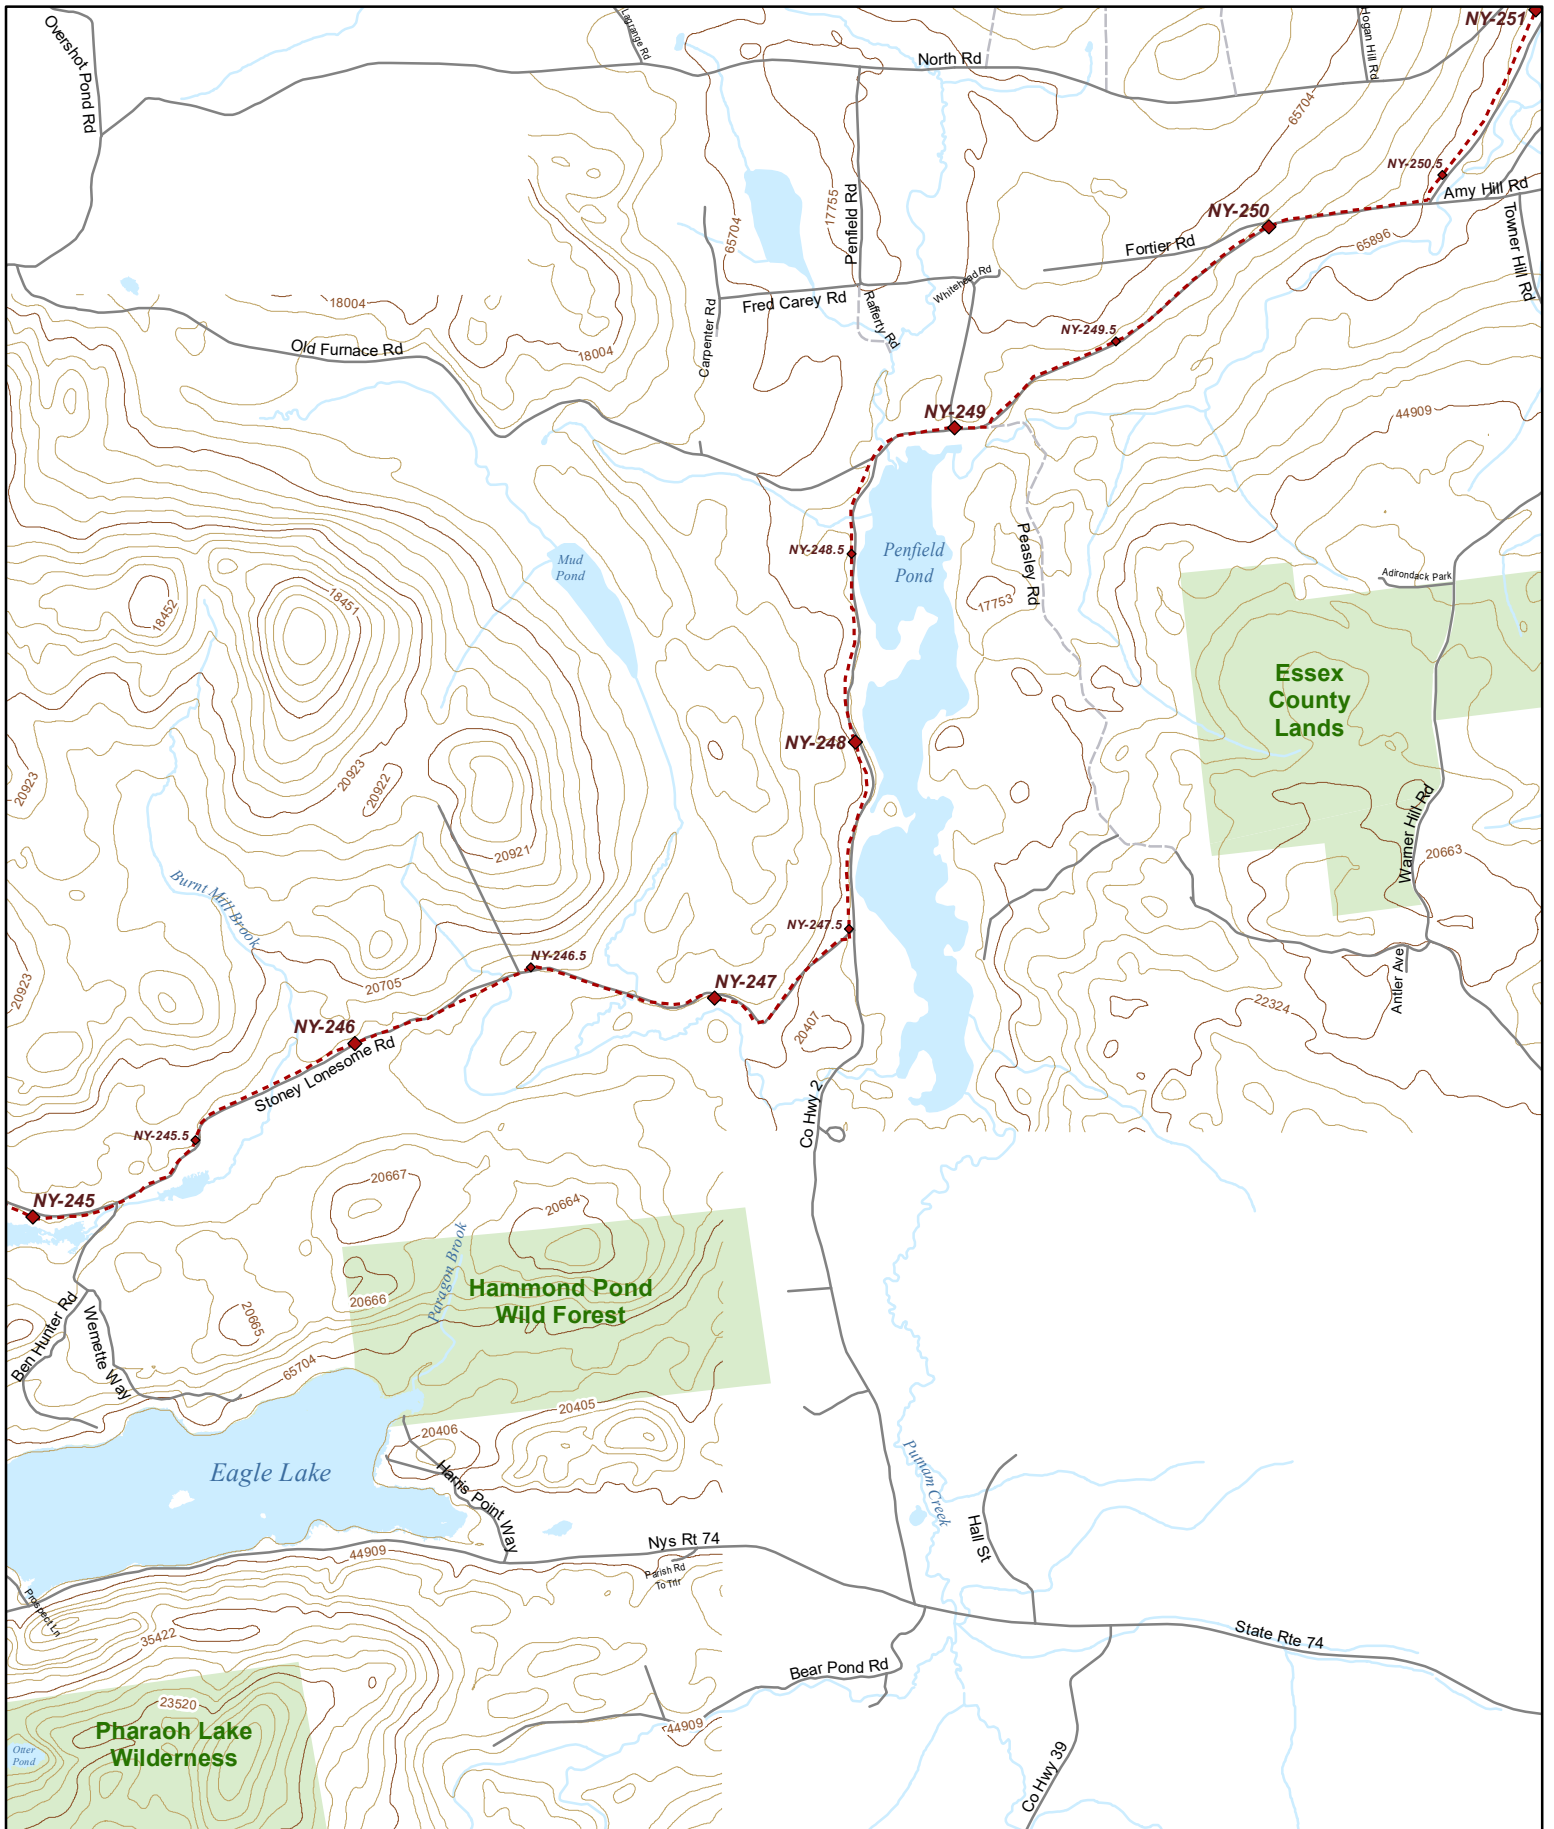

N 1:31,680 UTM 18 NAD 83

1 in = 0.5 miles

Hike it. Build it. Love it. Support it. Please support the mapping program with a gift today. Enjoy your complimentary North Country National Scenic Trail map download, and happy hiking!