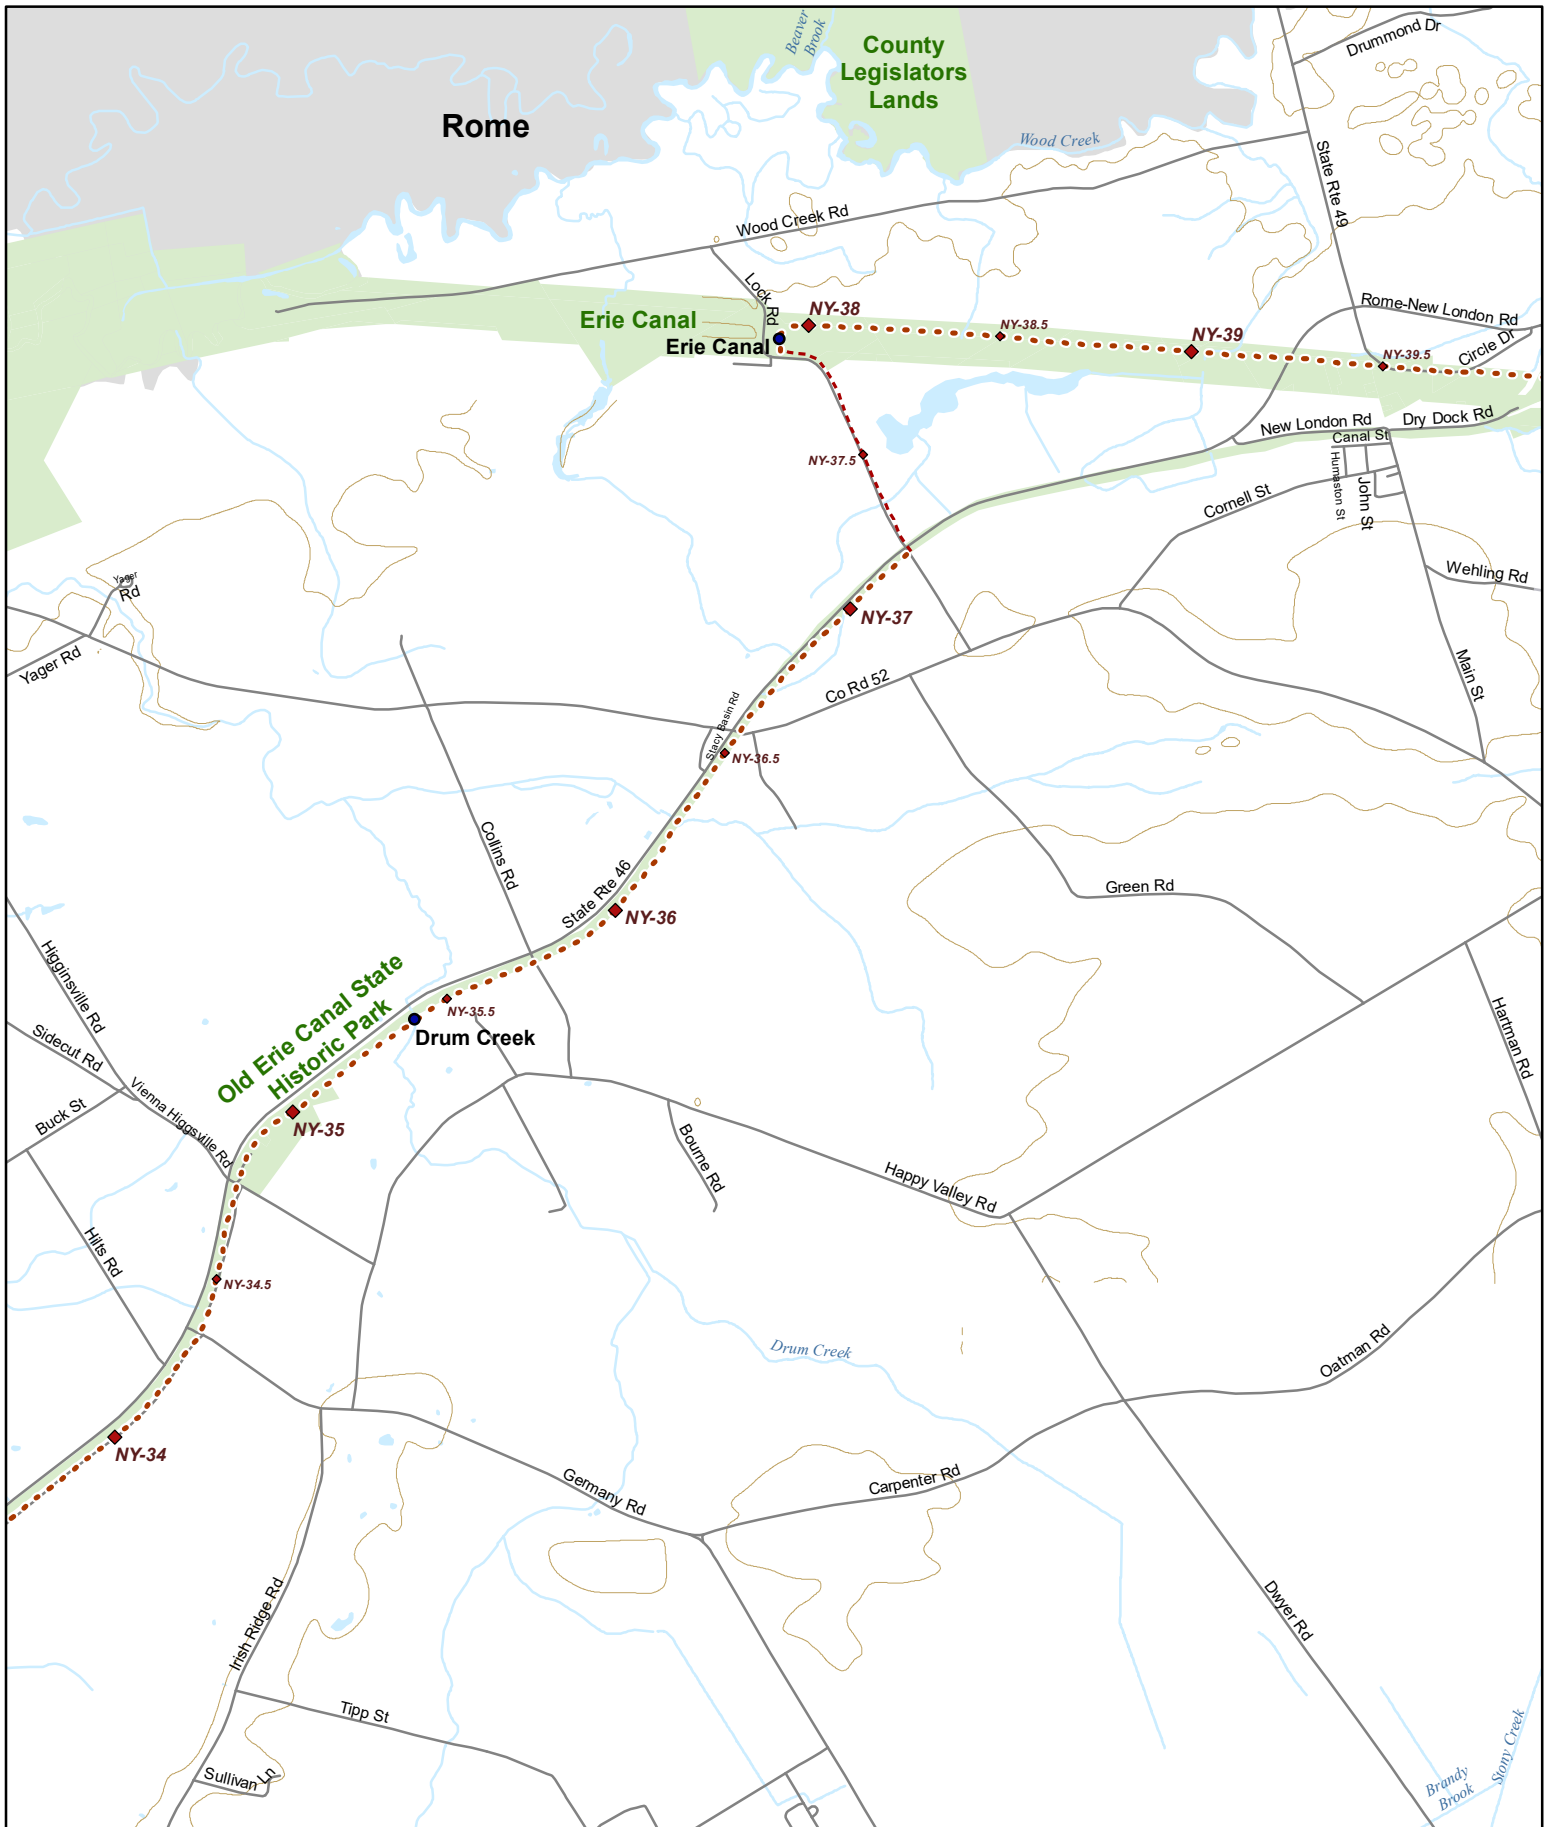

- Parking
- Camping
- Point of Interest
- NCT
- On-Road 1/2 mile Points
- Nearby Trail
- 50-foot Contour Interval
- Public Lands
- County Bndry.
- Wetlands

North Country National Scenic Trail

New York Section Maps
NY-006

Central New York Chapter Region

Warning: Reroutes will shift all of the mile points in a state.

Update Version - 9/25/2023

Use this map on your mobile device w/ the "PDFMaps" app from Avenza - <http://avenza.com/pdf-maps>
To add this map at no cost from the Avenza Store, visit: <https://northcountrytrail.org/the-trail/trail-map-and-downloads/>
Under "Mobile Maps"

UTM 18 NAD 83

1:31,680
1 in = 0.5 miles

Hike it. Build it. Love it. Support it. Please support the mapping program with a gift today. Enjoy your complimentary North Country National Scenic Trail map download, and happy hiking!