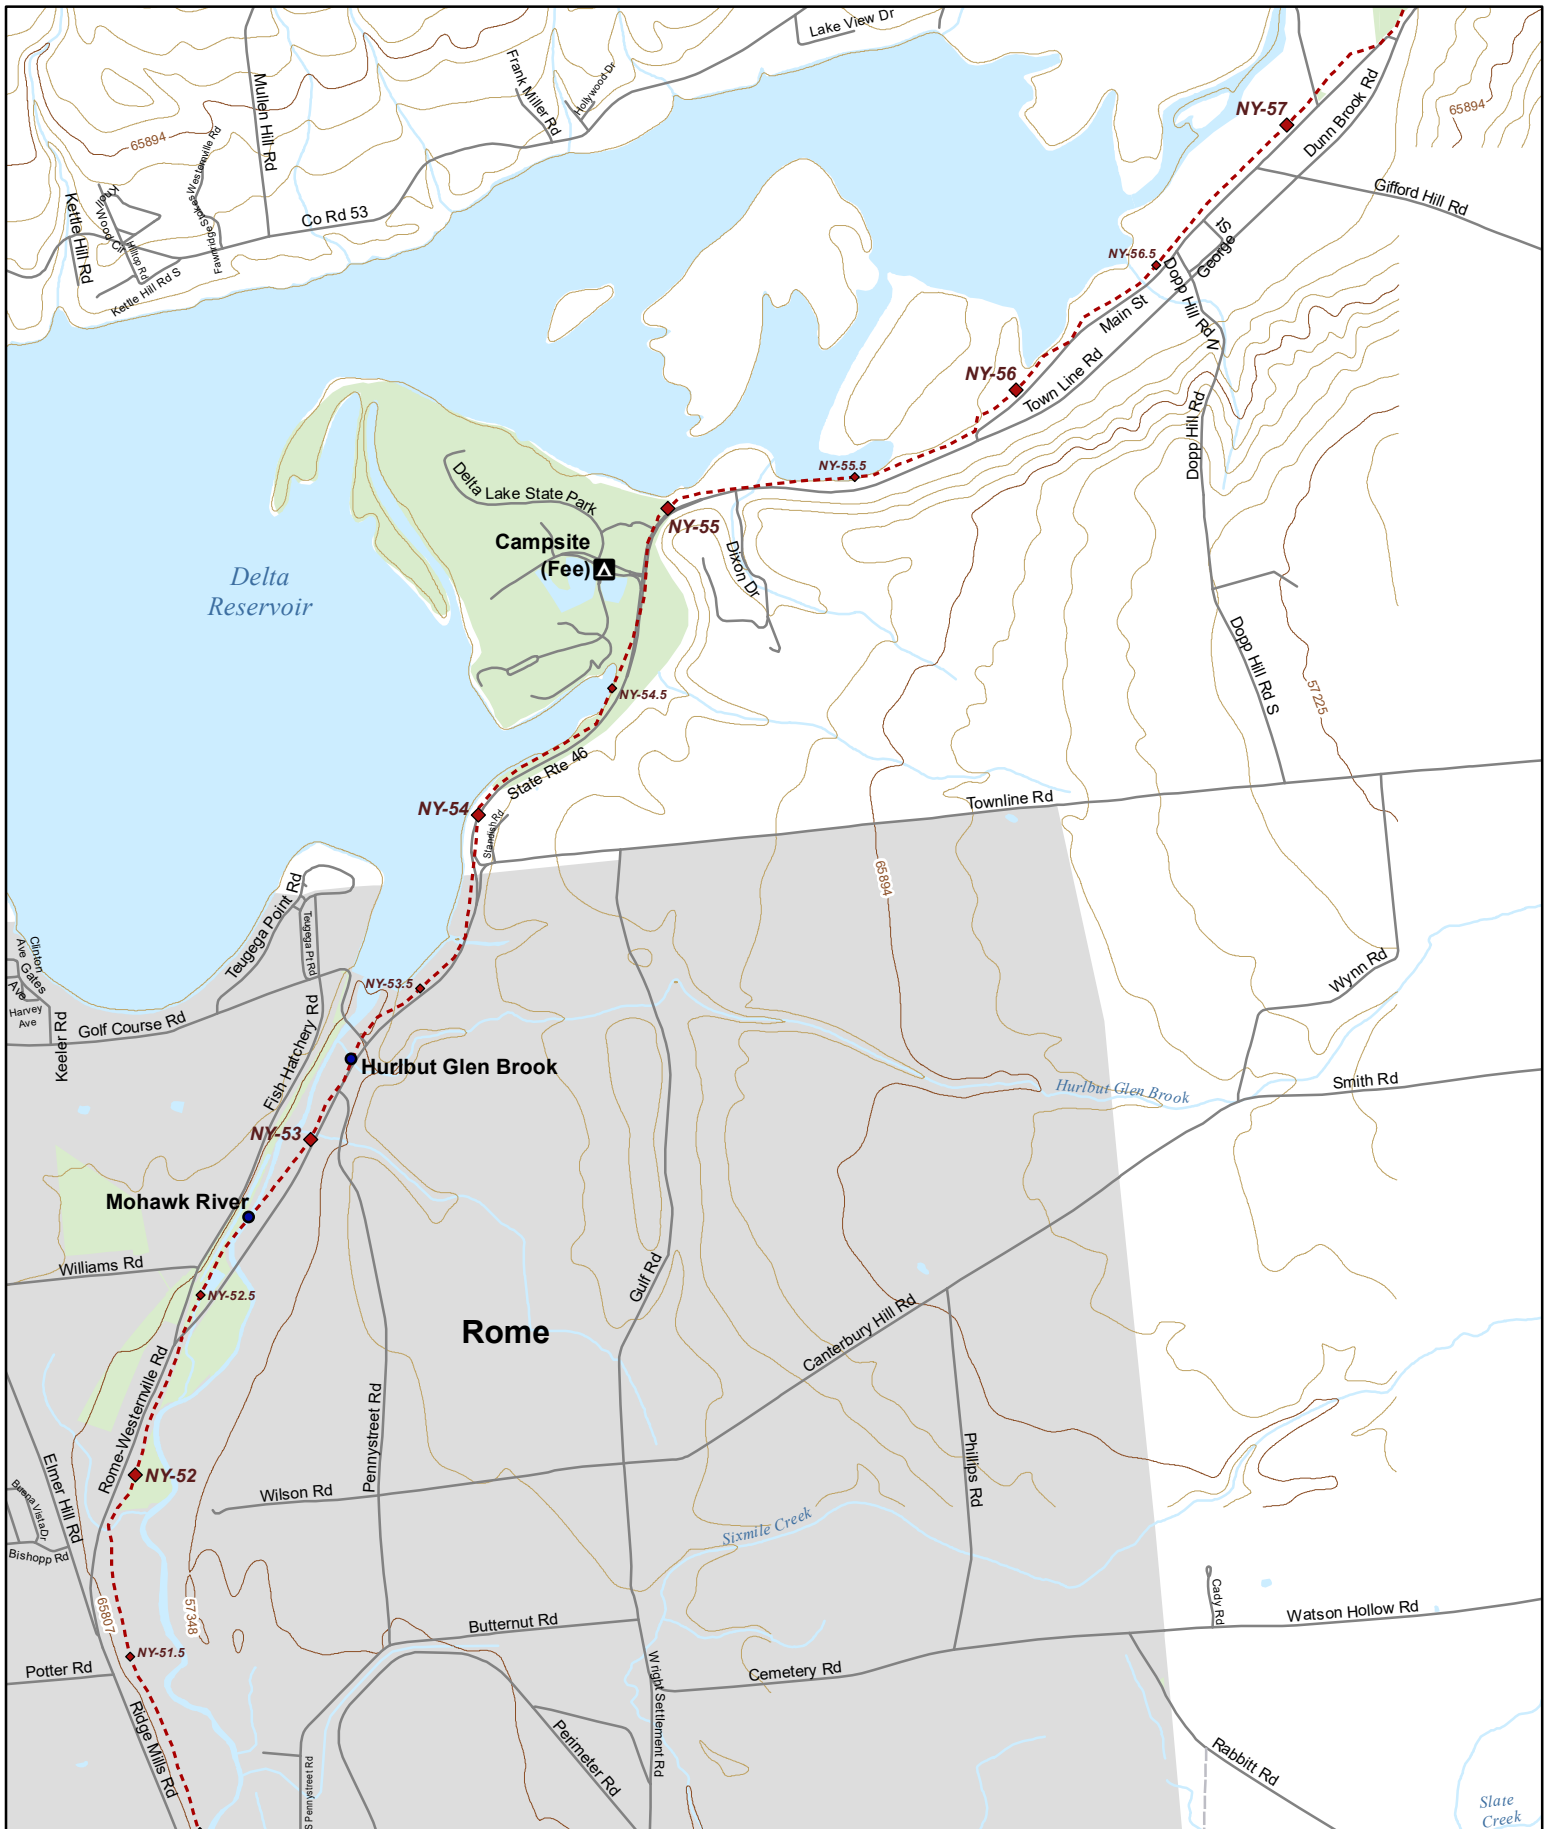

N 1:31,680

UTM 18 NAD 83

1 in = 0.5 miles

Hike it. Build it. Love it. Support it. Please support the mapping program with a gift today. Enjoy your complimentary North Country National Scenic Trail map download, and happy hiking!