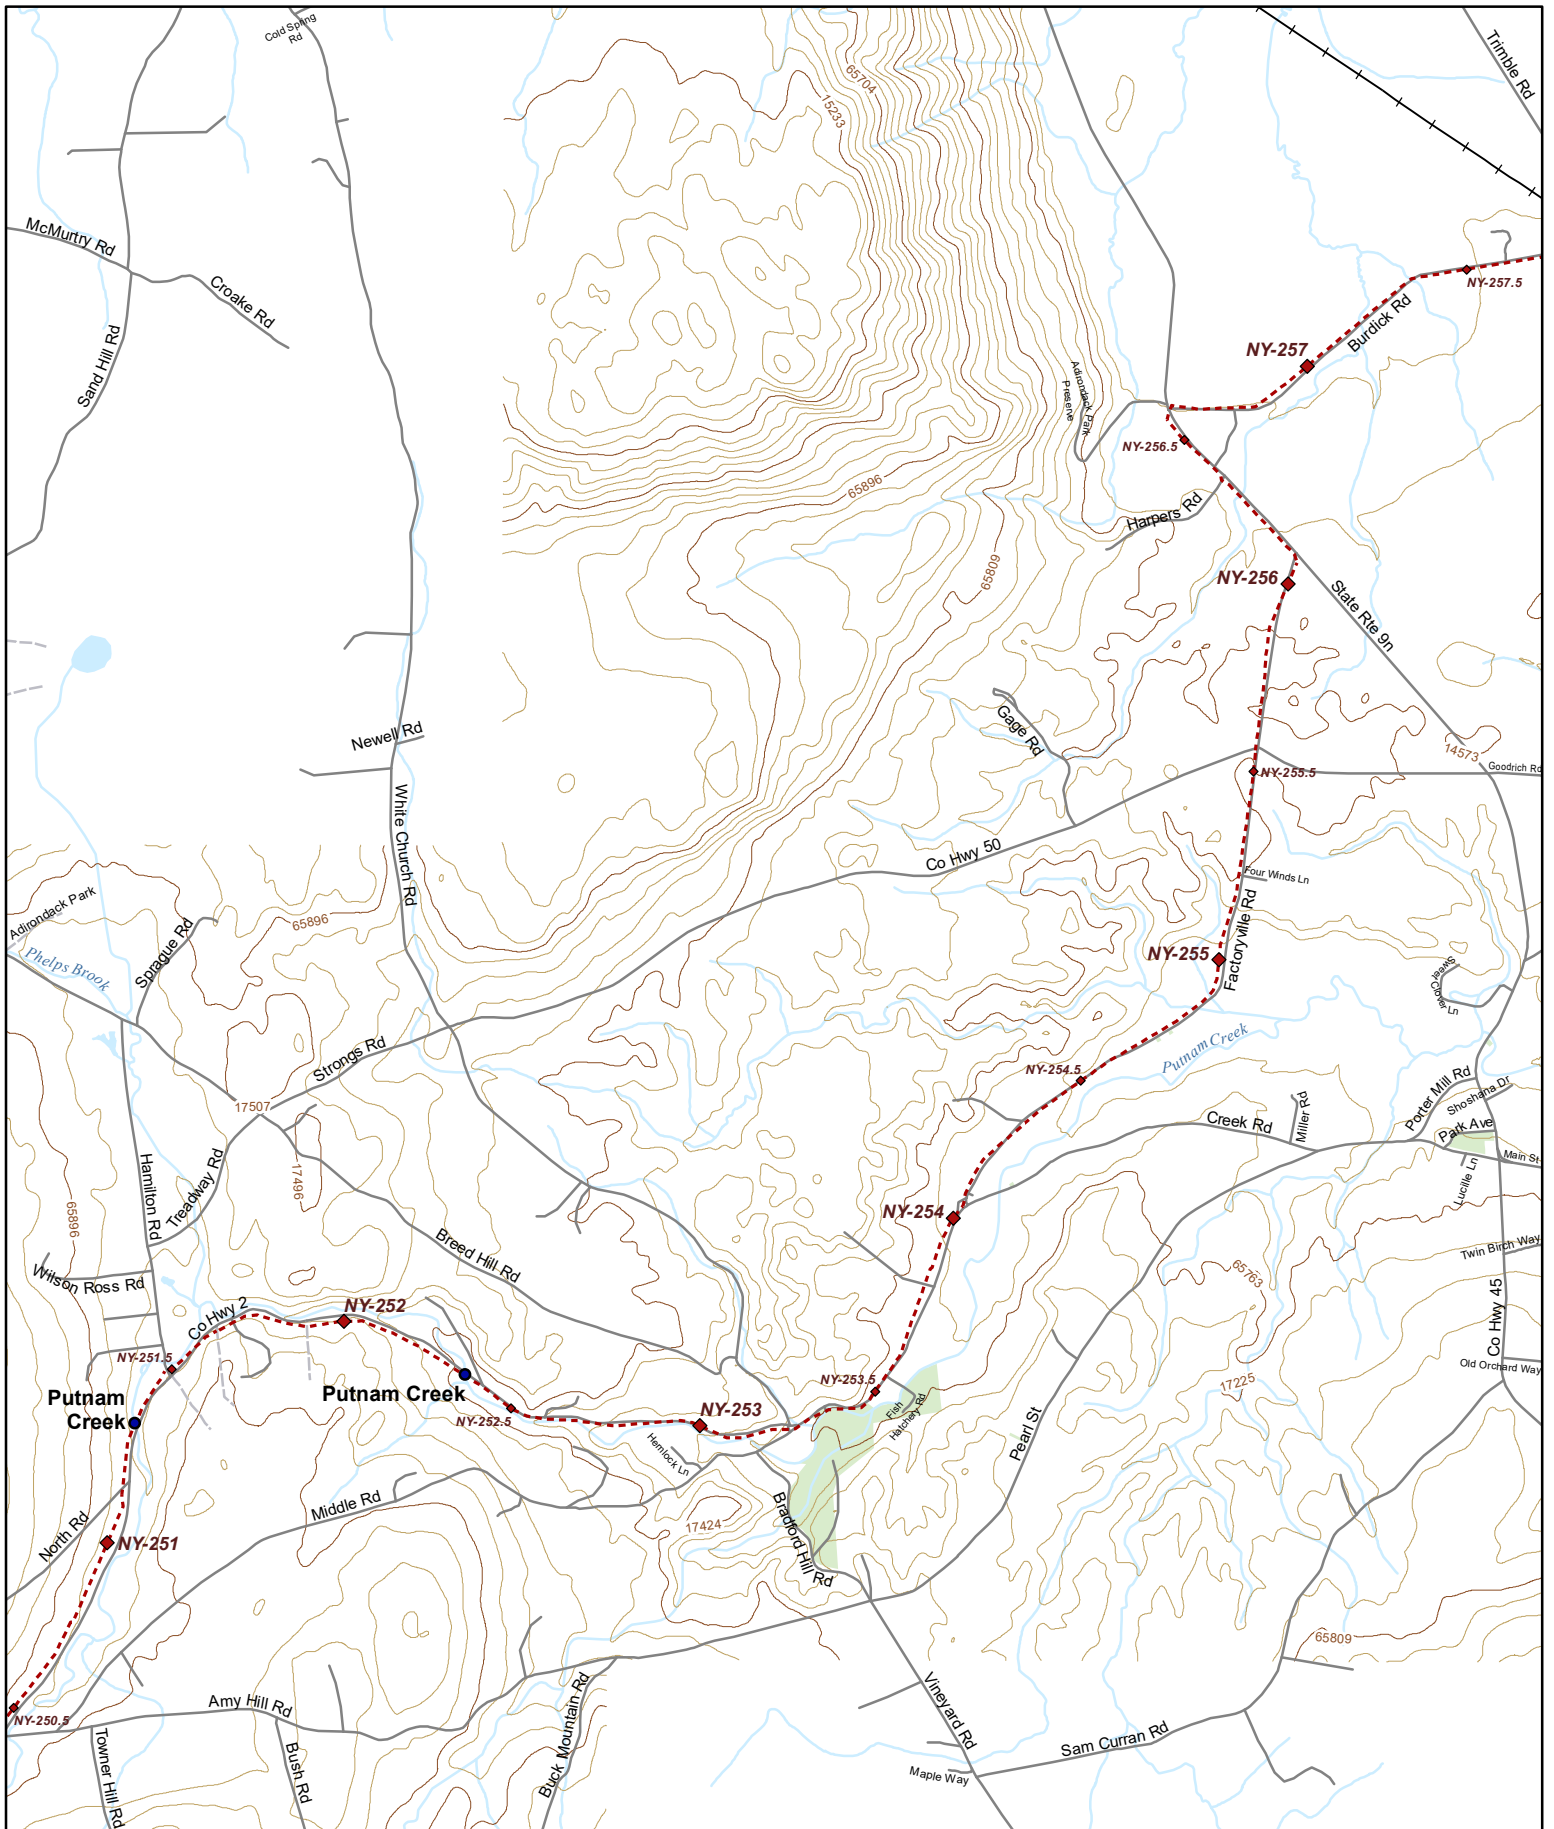

- Parking
- Camping
- Point of Interest
- NCT
- On-Road
- 1/2 mile Points
- Nearby Trail
- 50-foot Contour Interval
- Public Lands
- County Bndry.
- Wetlands

North Country National Scenic Trail

New York Section Maps

NY-042

Adirondack Park Region

Warning: Reroutes will shift all of the mile points in a state.

Update Version - 9/25/2023

Use this map on your mobile device w/ the "PDFMaps" app from Avenza - <http://avenza.com/pdf-maps>
To add this map at no cost from the Avenza Store, visit:
<https://northcountrytrail.org/the-trail/trail-map-and-downloads/>
Under "Mobile Maps"

N 1:31,680 UTM 18 NAD 83

1 in = 0.5 miles

Hike it. Build it. Love it. Support it. Please support the mapping program with a gift today. Enjoy your complimentary North Country National Scenic Trail map download, and happy hiking!