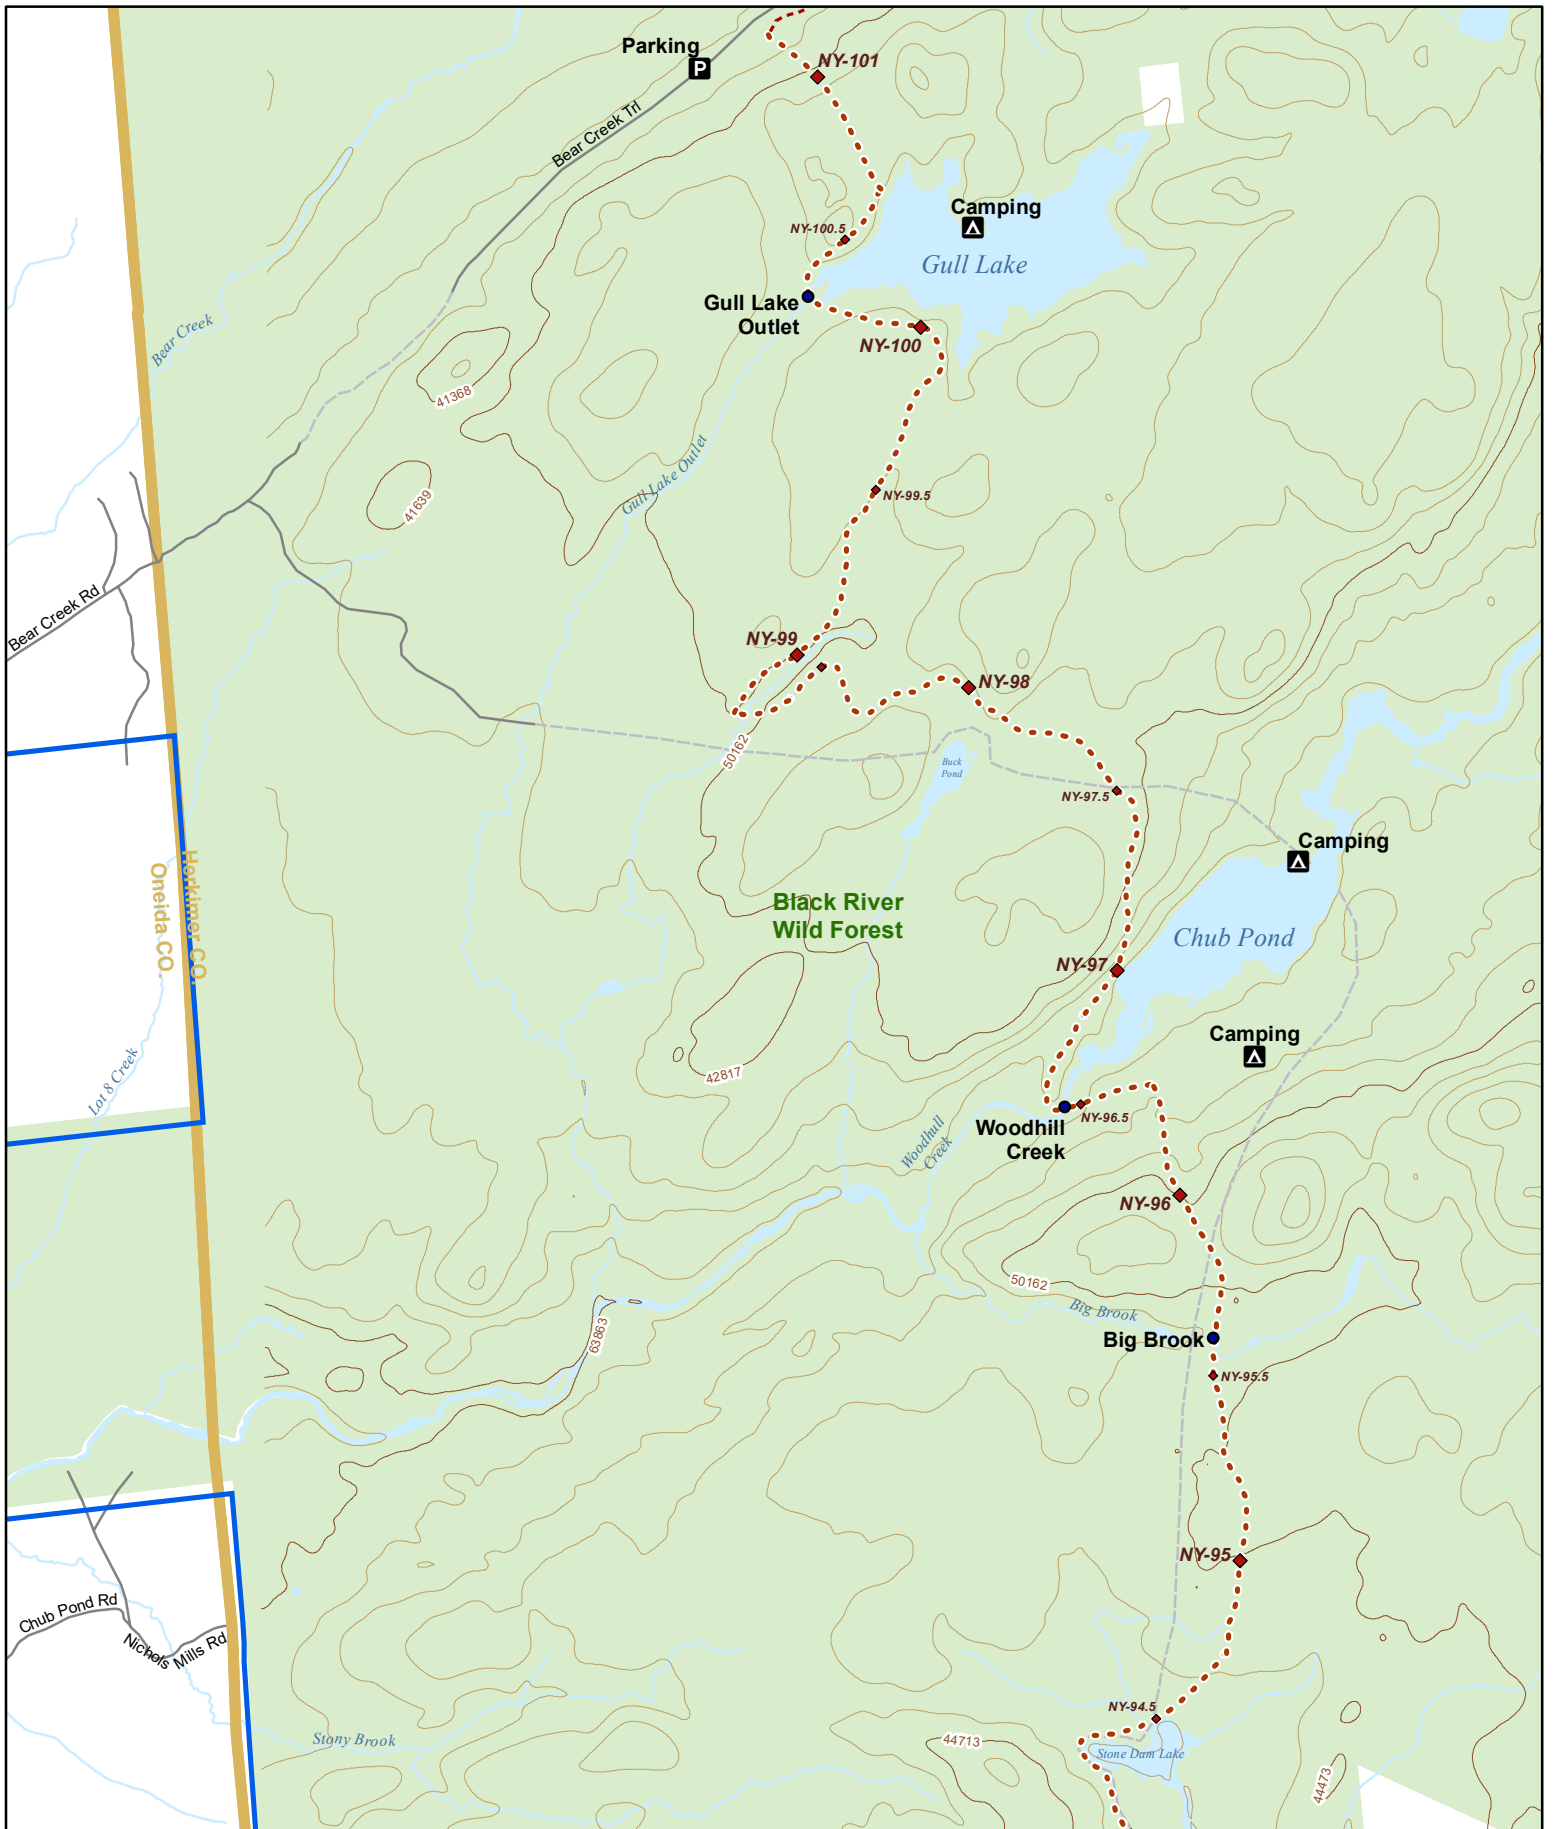

- Parking
- Camping
- Point of Interest
- NCT
- On-Road
- Nearby Trail
- 50-foot Contour Interval
- Public Lands
- County Bndry.
- Wetlands

North Country National Scenic Trail

New York Section Maps
NY-016

Adirondack Park Region

Warning: Reroutes will shift all of the mile points in a state.

Make sure everyone in your group has the most recent maps and information by visiting: northcountrytrail.org

Update Version - 9/25/2023

Use this map on your mobile device w/ the "PDFMaps" app from Avenza - <http://avenza.com/pdf-maps>
To add this map at no cost from the Avenza Store, visit: <https://northcountrytrail.org/the-trail/trail-map-and-downloads/>
Under "Mobile Maps"

N 1:31,680 UTM 18 NAD 83

1 in = 0.5 miles

Hike it. Build it. Love it. Support it. Please support the mapping program with a gift today. Enjoy your complimentary North Country National Scenic Trail map download, and happy hiking!