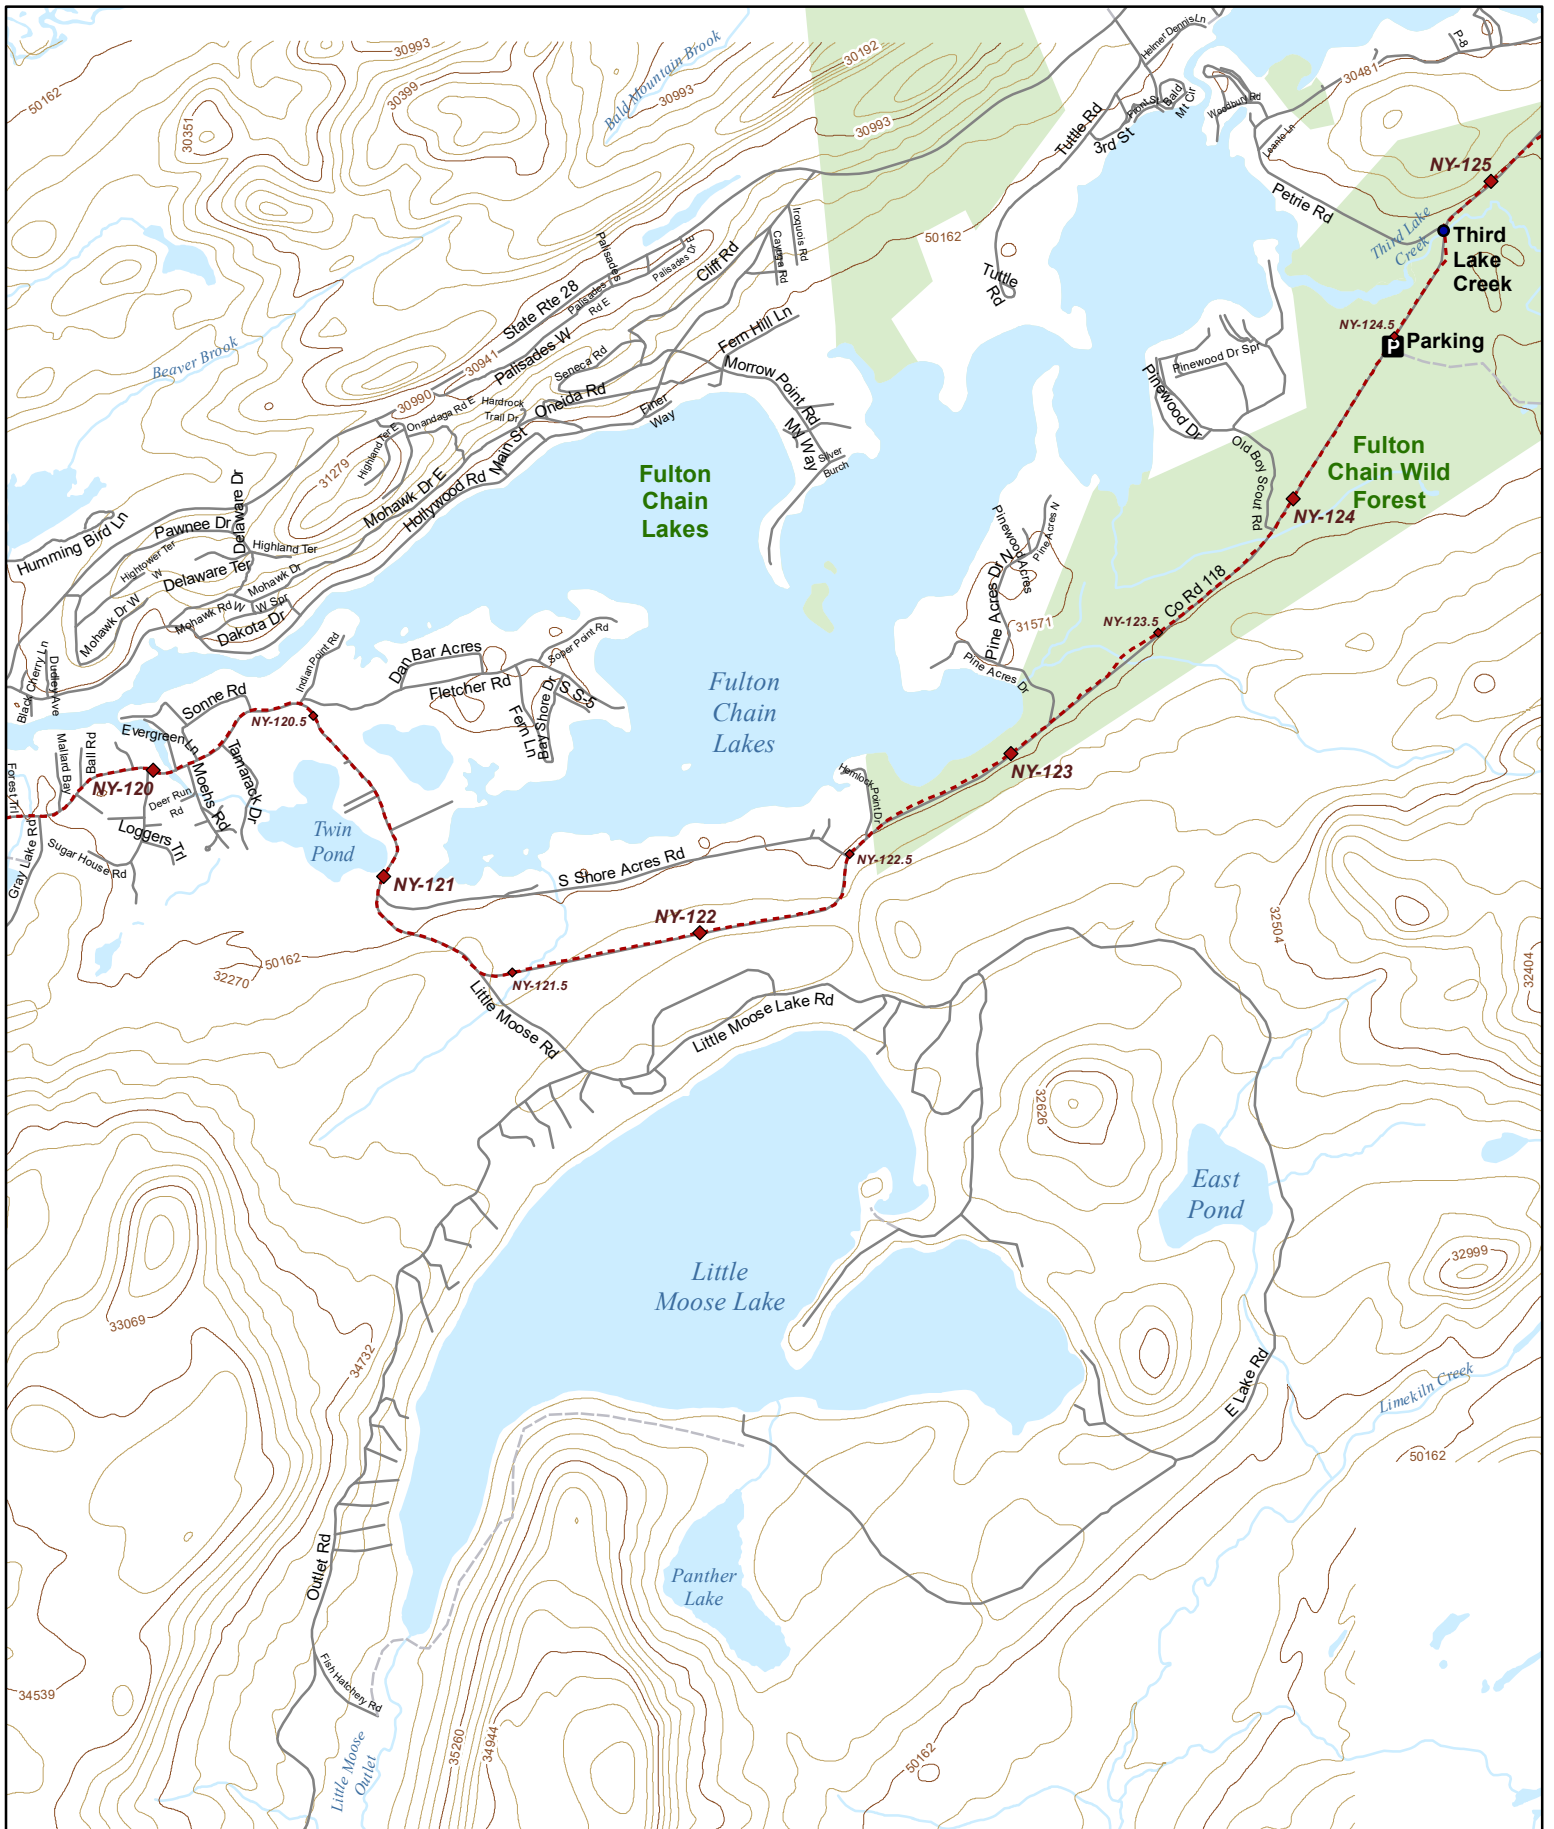

- Parking
- Camping
- Point of Interest
- NCT
- On-Road
- 1/2 mile
- Nearby Trail
- 50-foot Contour Interval
- Public Lands
- County Bndry.
- Wetlands

North Country National Scenic Trail

New York Section Maps

NY-020

Adirondack Park Region

Warning: Reroutes will shift all of the mile points in a state.

Update Version - 9/25/2023

Use this map on your mobile device w/ the "PDFMaps" app from Avenza - <http://avenza.com/pdf-maps>
To add this map at no cost from the Avenza Store, visit:
<https://northcountrytrail.org/the-trail/trail-map-and-downloads/>
Under "Mobile Maps"

N 1:31,680 UTM 18 NAD 83

1 in = 0.5 miles

Hike it. Build it. Love it. Support it. Please support the mapping program with a gift today. Enjoy your complimentary North Country National Scenic Trail map download, and happy hiking!