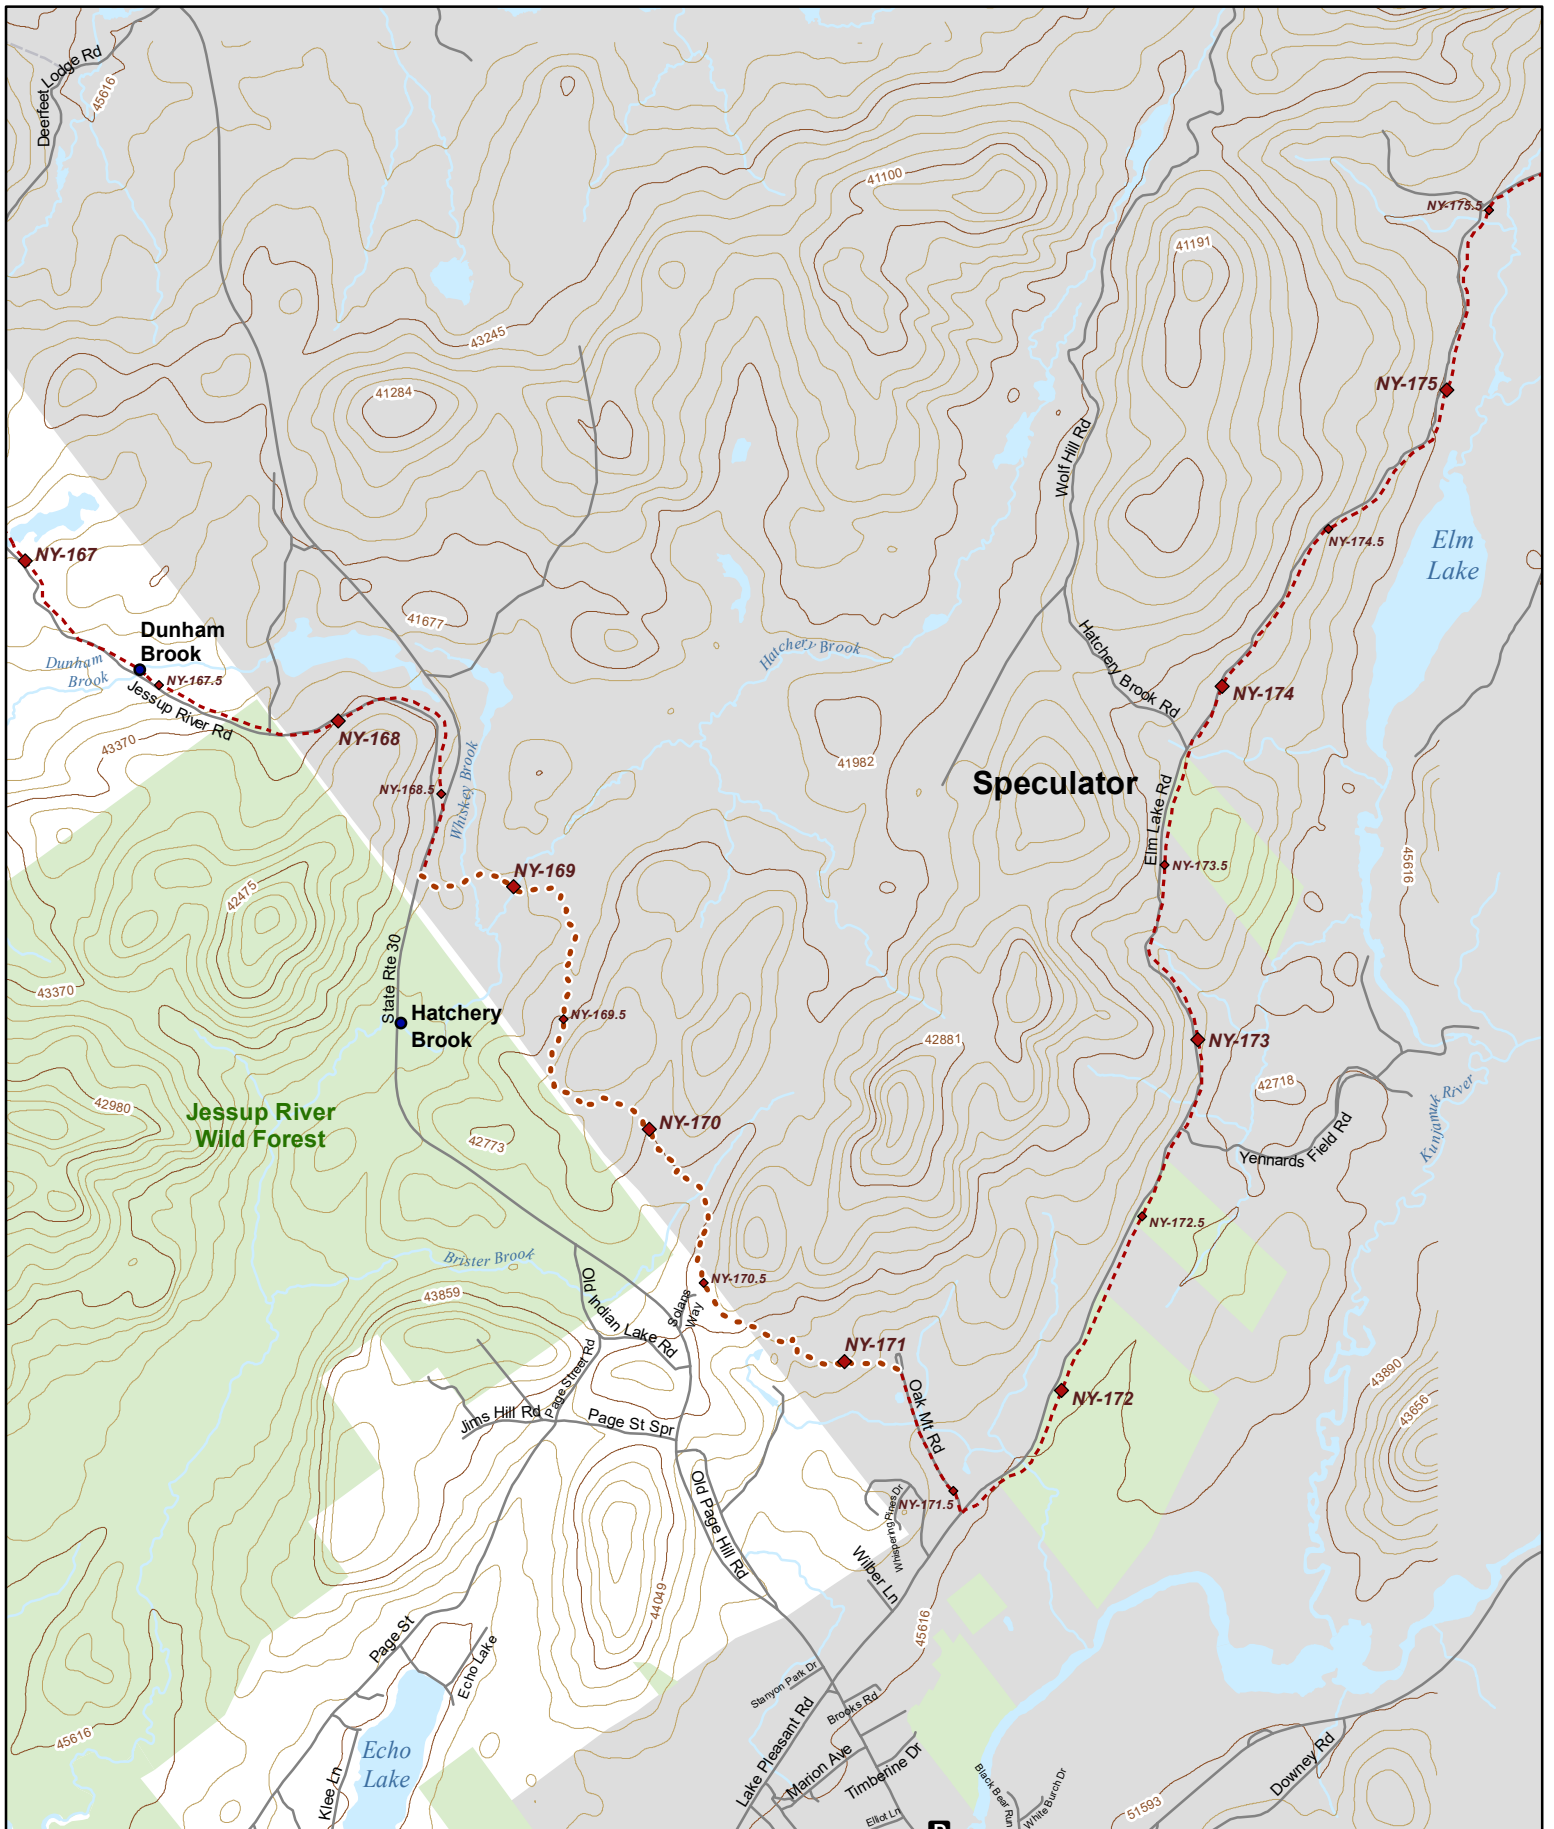

- Parking
- Camping
- Point of Interest
- NCT
- On-Road
- Nearby Trail
- 50-foot Contour Interval
- Public Lands
- County Bndry.
- Wetlands

North Country National Scenic Trail

New York Section Maps

NY-028

Adirondack Park Region

Warning: Reroutes will shift all of the mile points in a state.

Update Version - 9/25/2023

Use this map on your mobile device w/ the "PDFMaps" app from Avenza - <http://avenza.com/pdf-maps>
To add this map at no cost from the Avenza Store, visit:
<https://northcountrytrail.org/the-trail/trail-map-and-downloads/>
Under "Mobile Maps"

N 1:31,680 UTM 18 NAD 83

1 in = 0.5 miles

Hike it. Build it. Love it. Support it. Please support the mapping program with a gift today. Enjoy your complimentary North Country National Scenic Trail map download, and happy hiking!