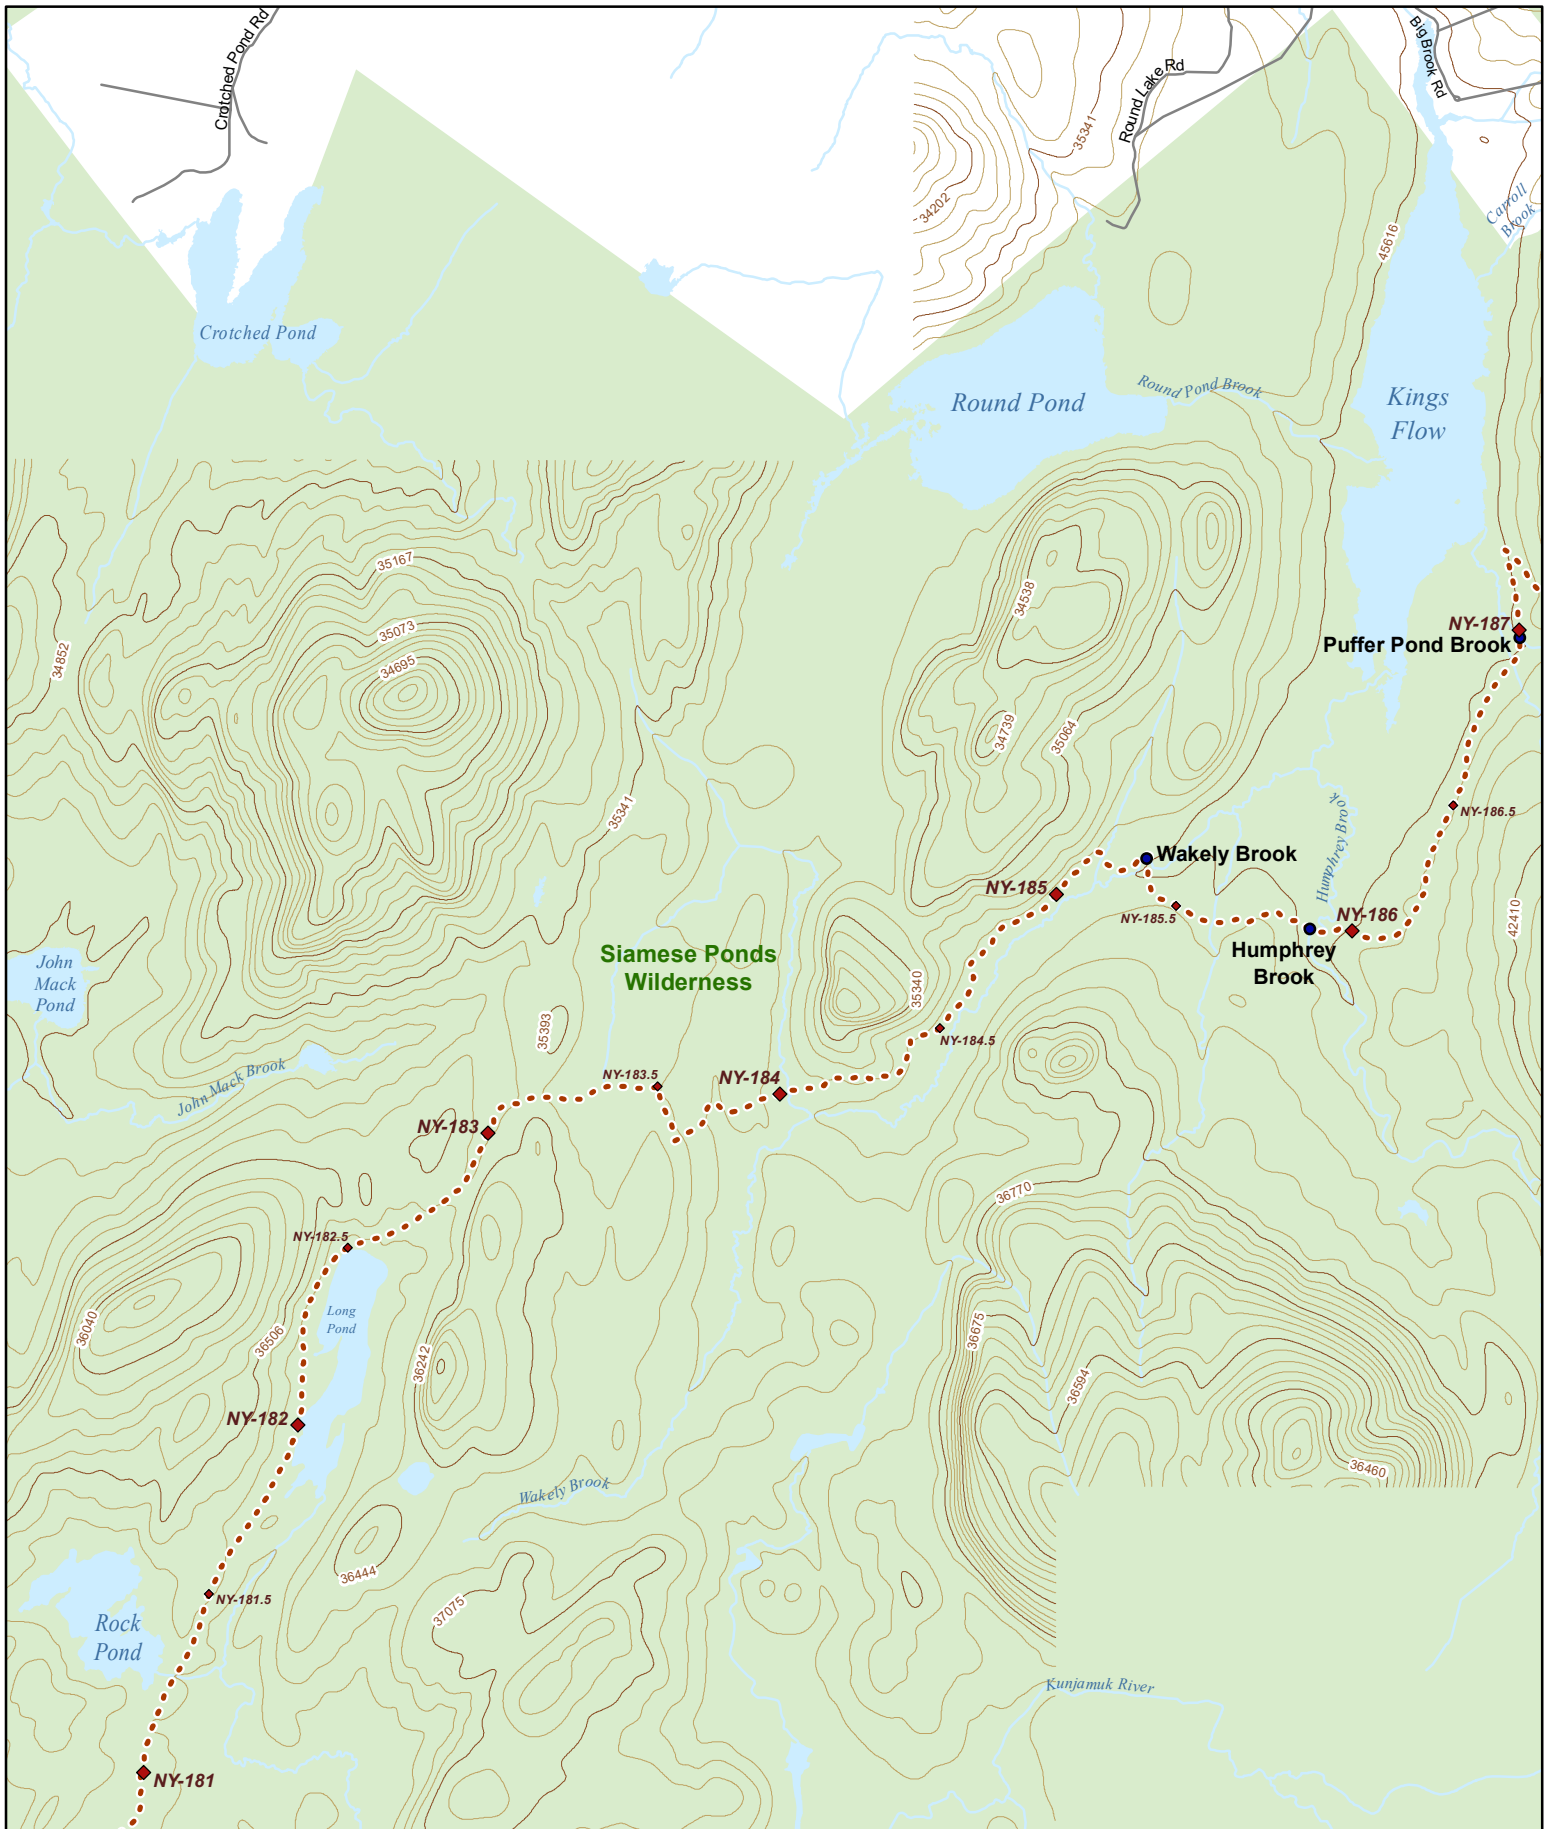

- Parking
- Camping
- Point of Interest
- Nearby Trail
- On-Road
- 1/2 mile
- 50-foot Contour Interval
- Public Lands
- County Bndry.
- Wetlands

North Country National Scenic Trail

New York Section Maps

NY-030

Adirondack Park Region

Warning: Reroutes will shift all of the mile points in a state.

Update Version - 9/25/2023

Use this map on your mobile device w/ the "PDFMaps" app from Avenza - <http://avenza.com/pdf-maps>
To add this map at no cost from the Avenza Store, visit:
<https://northcountrytrail.org/the-trail/trail-map-and-downloads/>
Under "Mobile Maps"

N 1:31,680 UTM 18 NAD 83

1 in = 0.5 miles

Hike it. Build it. Love it. Support it. Please support the mapping program with a gift today. Enjoy your complimentary North Country National Scenic Trail map download, and happy hiking!