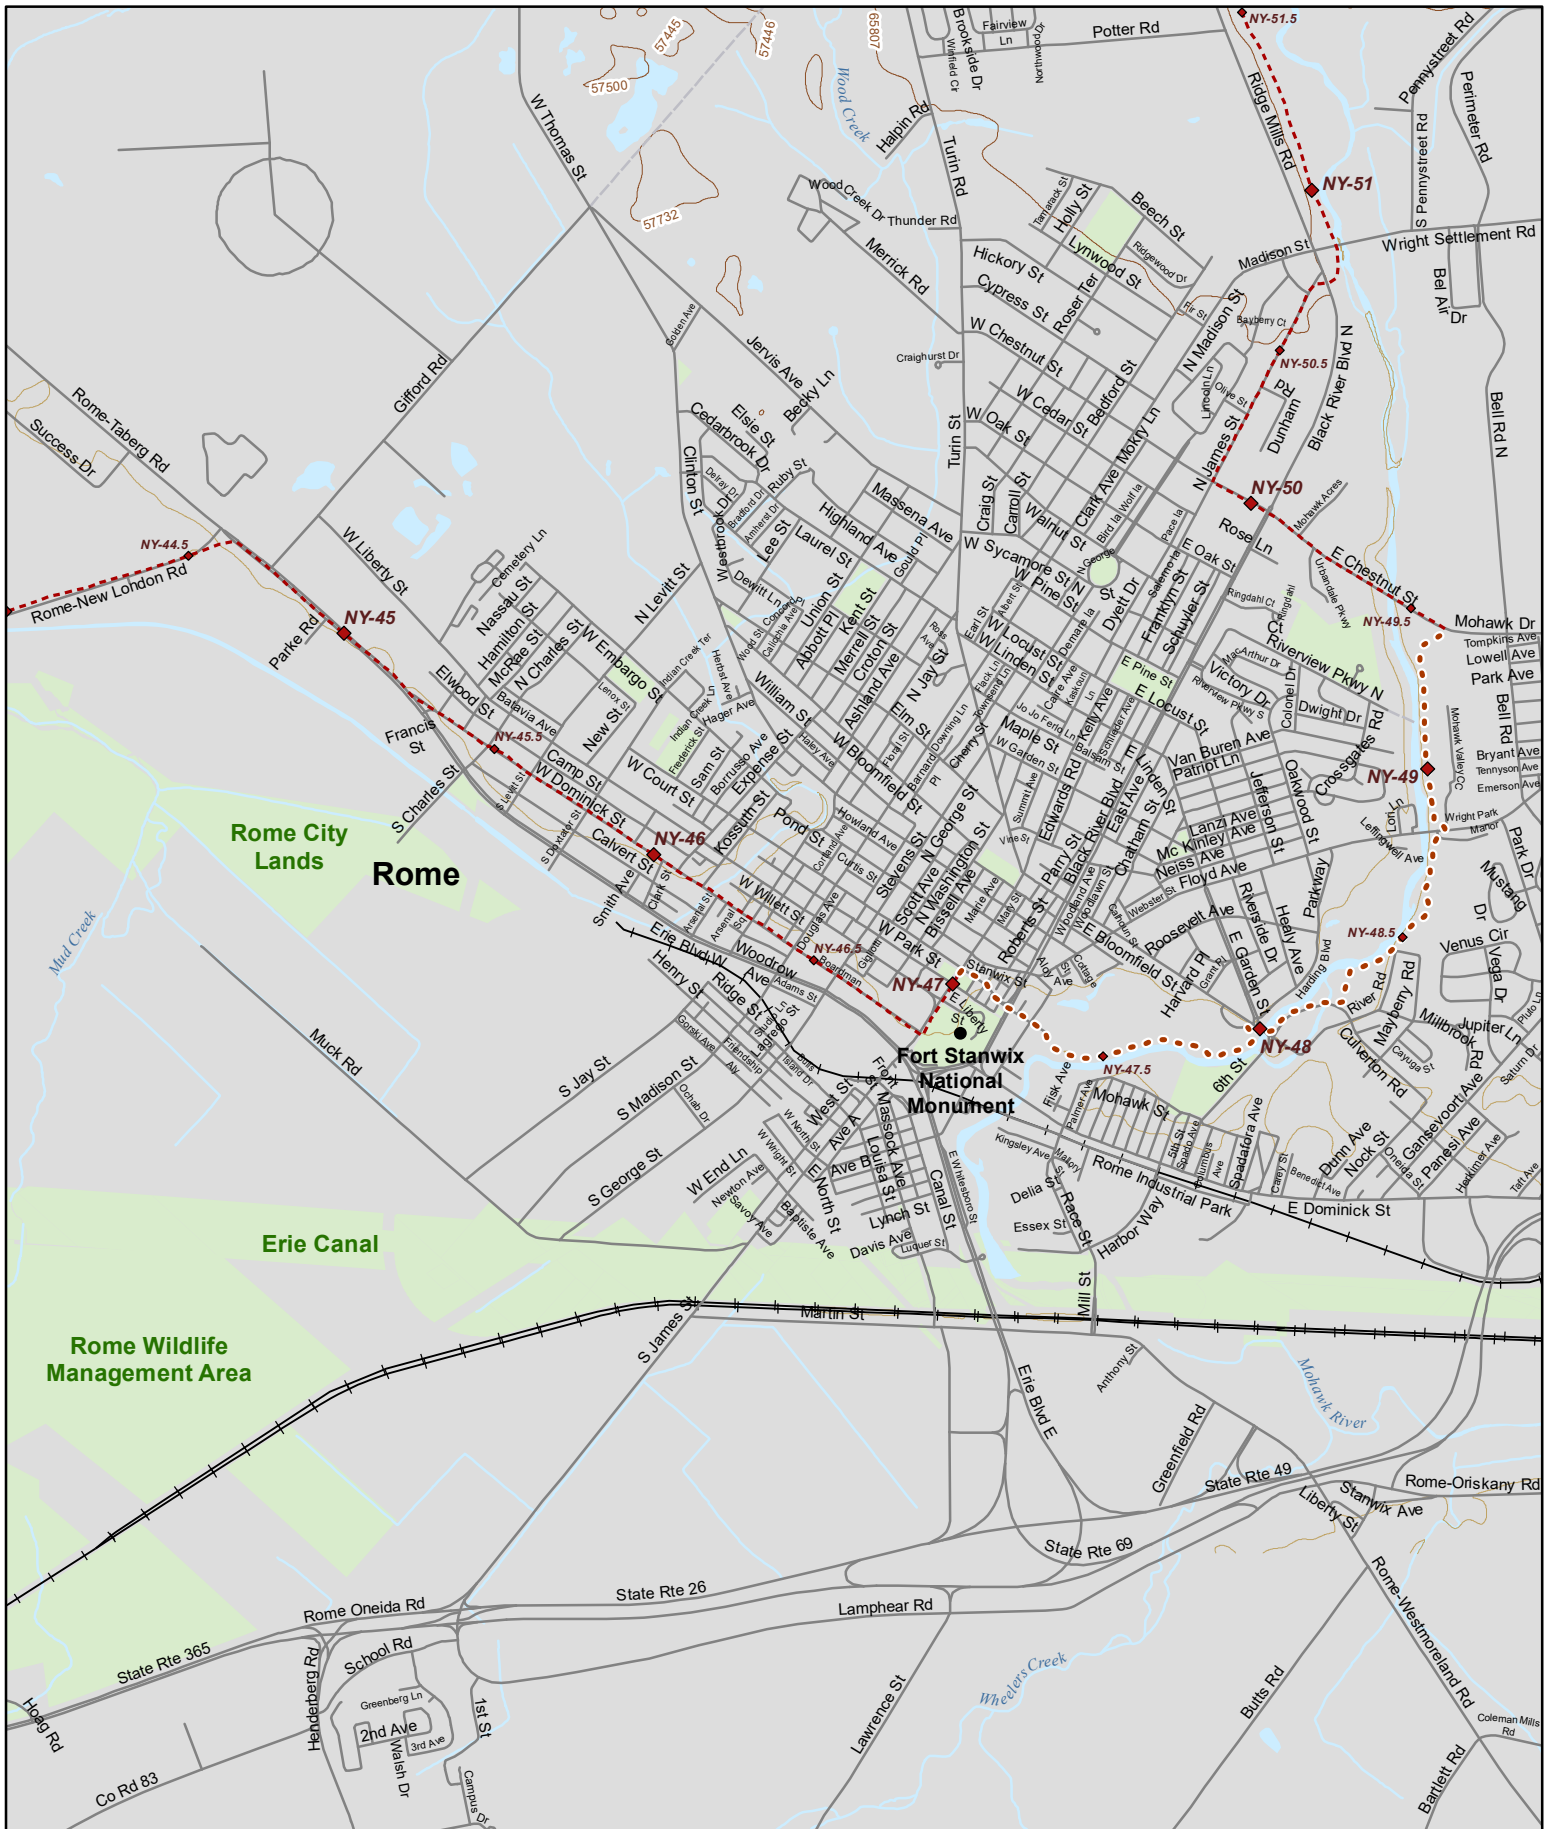

- Parking
- Camping
- Point of Interest
- NCT
- On-Road 1/2 mile Points
- Nearby Trail
- 50-foot Contour Interval
- Public Lands
- County Bndry.
- Wetlands

North Country National Scenic Trail

New York Section Maps

NY-008

Central New York Chapter Region

Warning: Reroutes will shift all of the mile points in a state.

Make sure everyone in your group has the most recent maps and information by visiting: northcountrytrail.org

Update Version - 9/25/2023

Use this map on your mobile device w/ the "PDFMaps" app from Avenza - <http://avenza.com/pdf-maps>
To add this map at no cost from the Avenza Store, visit:
<https://northcountrytrail.org/the-trail-map-and-downloads/>
Under "Mobile Maps"

N 1:31,680

UTM 18 NAD 83

1 in = 0.5 miles

Hike it. Build it. Love it. Support it. Please support the mapping program with a gift today. Enjoy your complimentary North Country National Scenic Trail map download, and happy hiking!