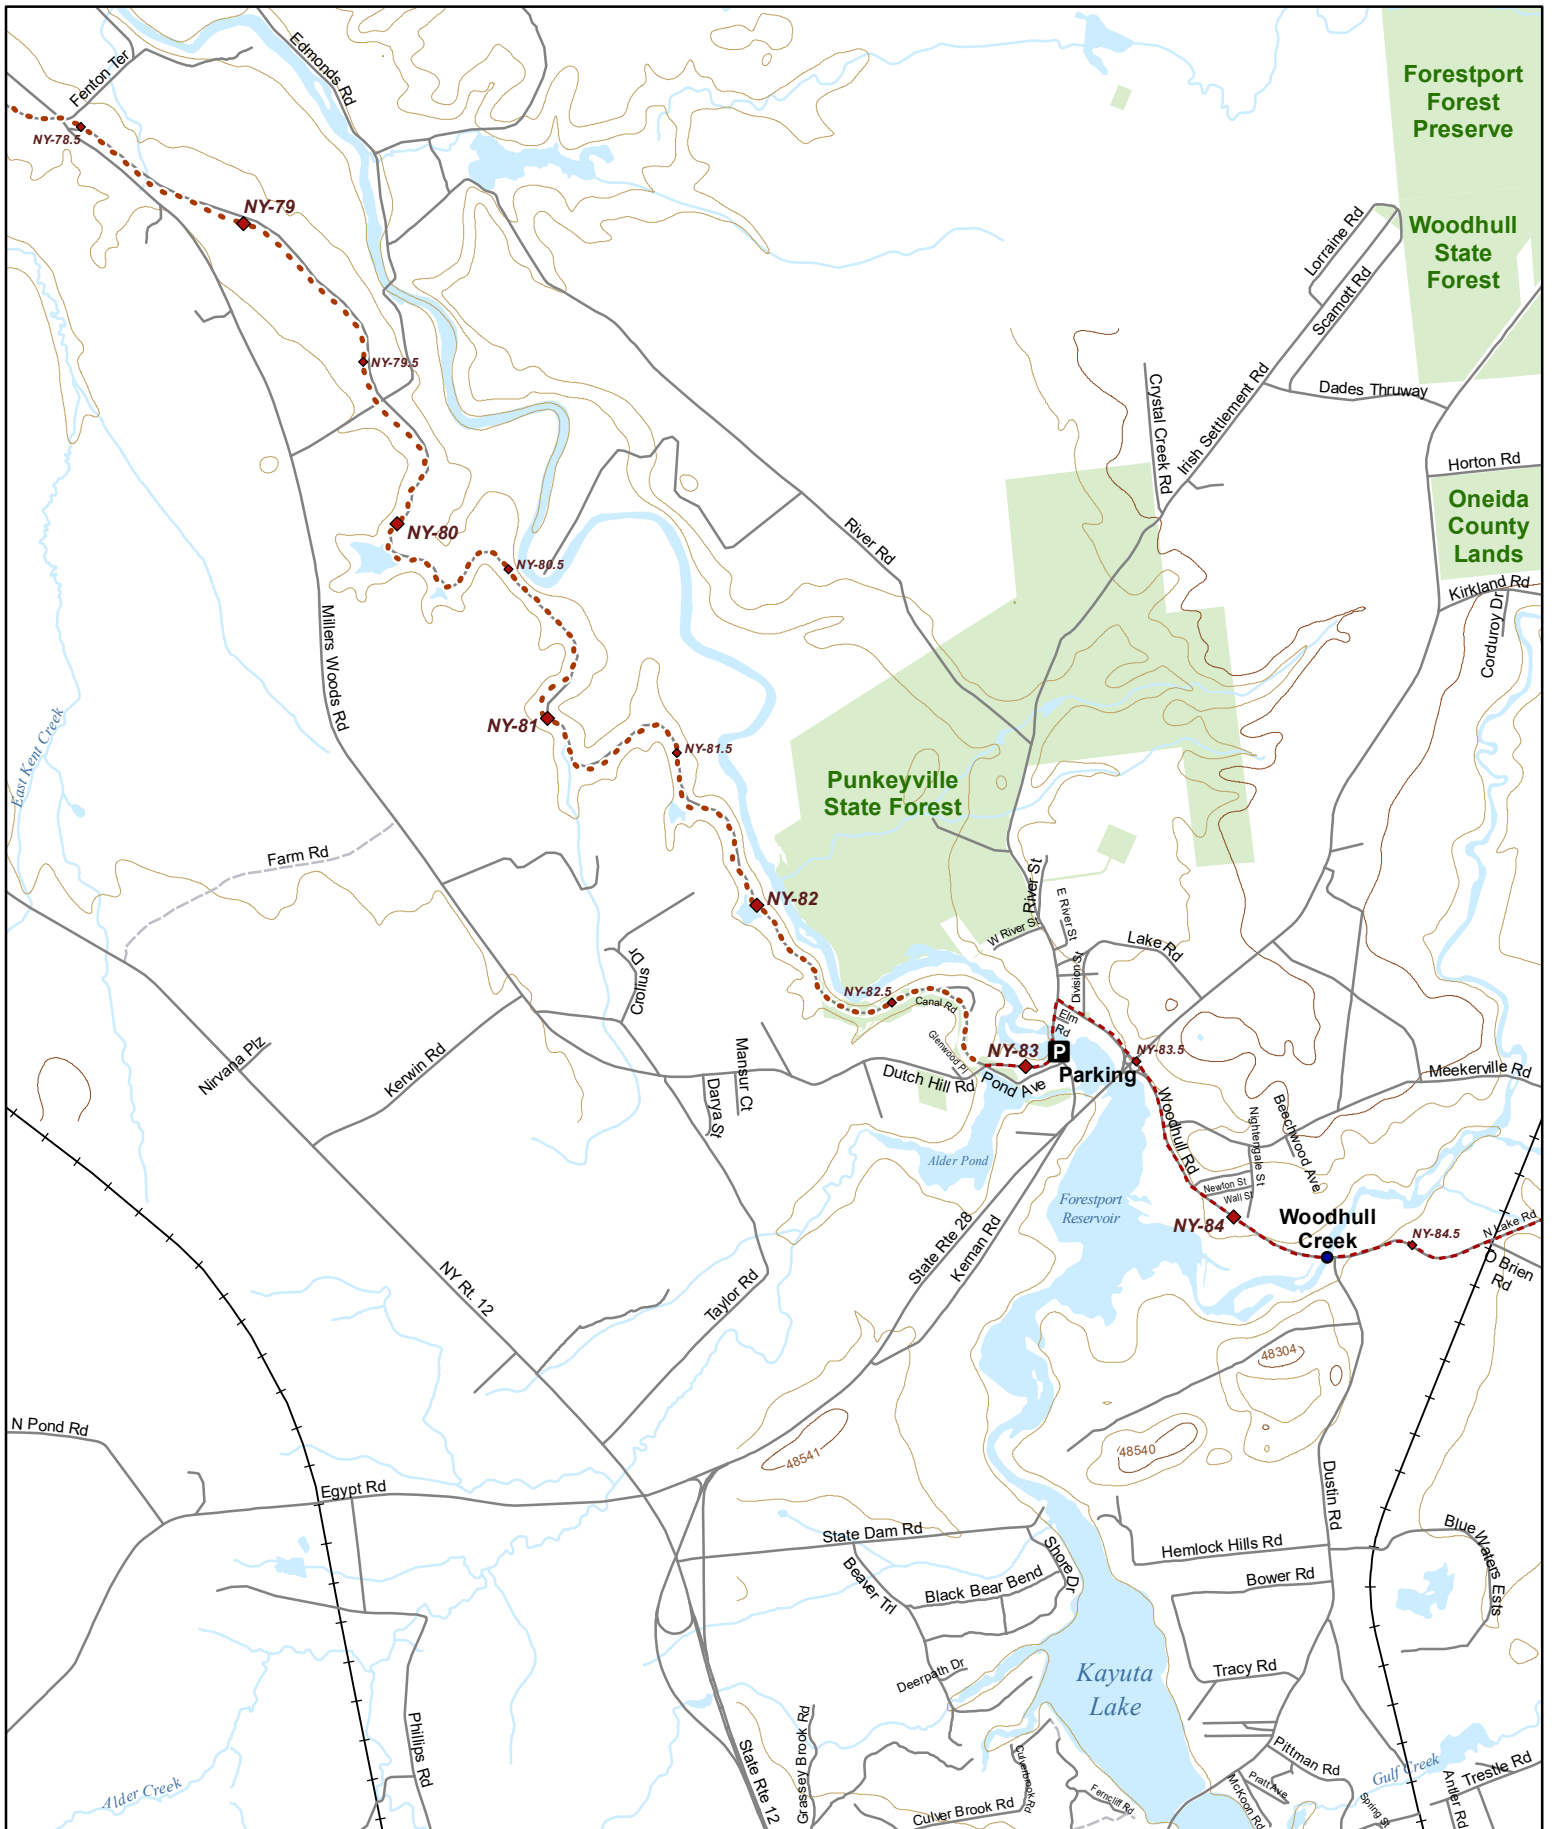

- Parking
- Camping
- Point of Interest
- NCT
- On-Road
- 1/2 mile Points
- Nearby Trail
- 50-foot Contour Interval
- Public Lands
- County Bndry.
- Wetlands

North Country National Scenic Trail

New York Section Maps

NY-013

Central New York Chapter Region

Warning: Reroutes will shift all of the mile points in a state.

Update Version - 9/25/2023

Use this map on your mobile device w/ the "PDFMaps" app from Avenza - <http://avenza.com/pdf-maps>
To add this map at no cost from the Avenza Store, visit:
<https://northcountrytrail.org/the-trail/trail-map-and-downloads/>
Under "Mobile Maps"

N 1:31,680 UTM 18 NAD 83

1 in = 0.5 miles

Hike it. Build it. Love it. Support it. Please support the mapping program with a gift today. Enjoy your complimentary North Country National Scenic Trail map download, and happy hiking!