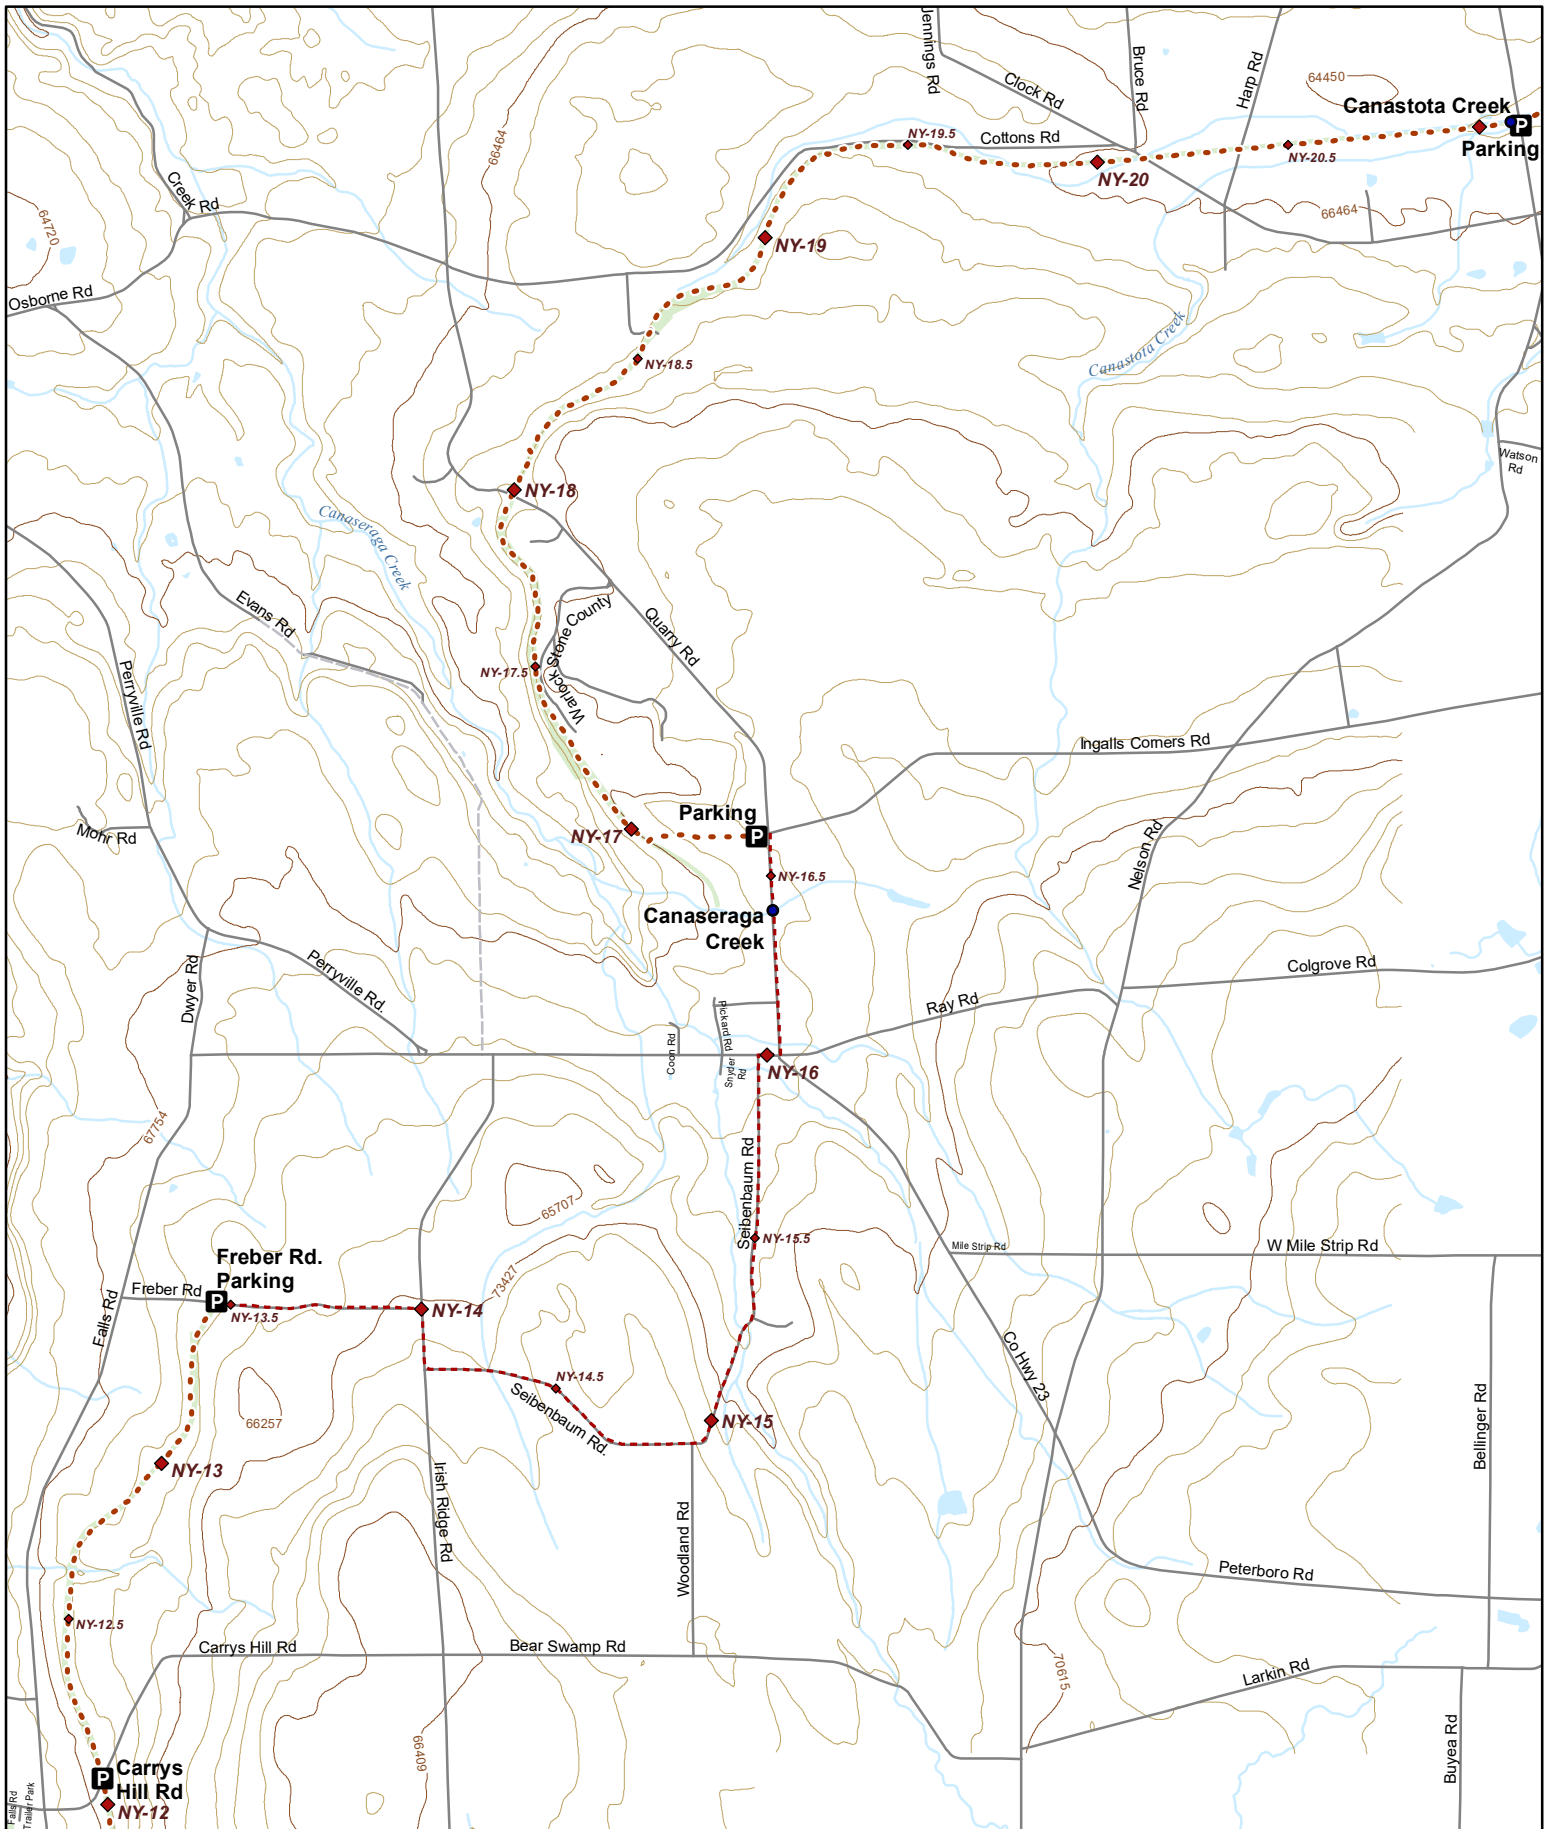

UTM 18 NAD 83

1:31,680

1 in = 0.5 miles

Hike it. Build it. Love it. Support it. Please support the mapping program with a gift today. Enjoy your complimentary North Country National Scenic Trail map download, and happy hiking!