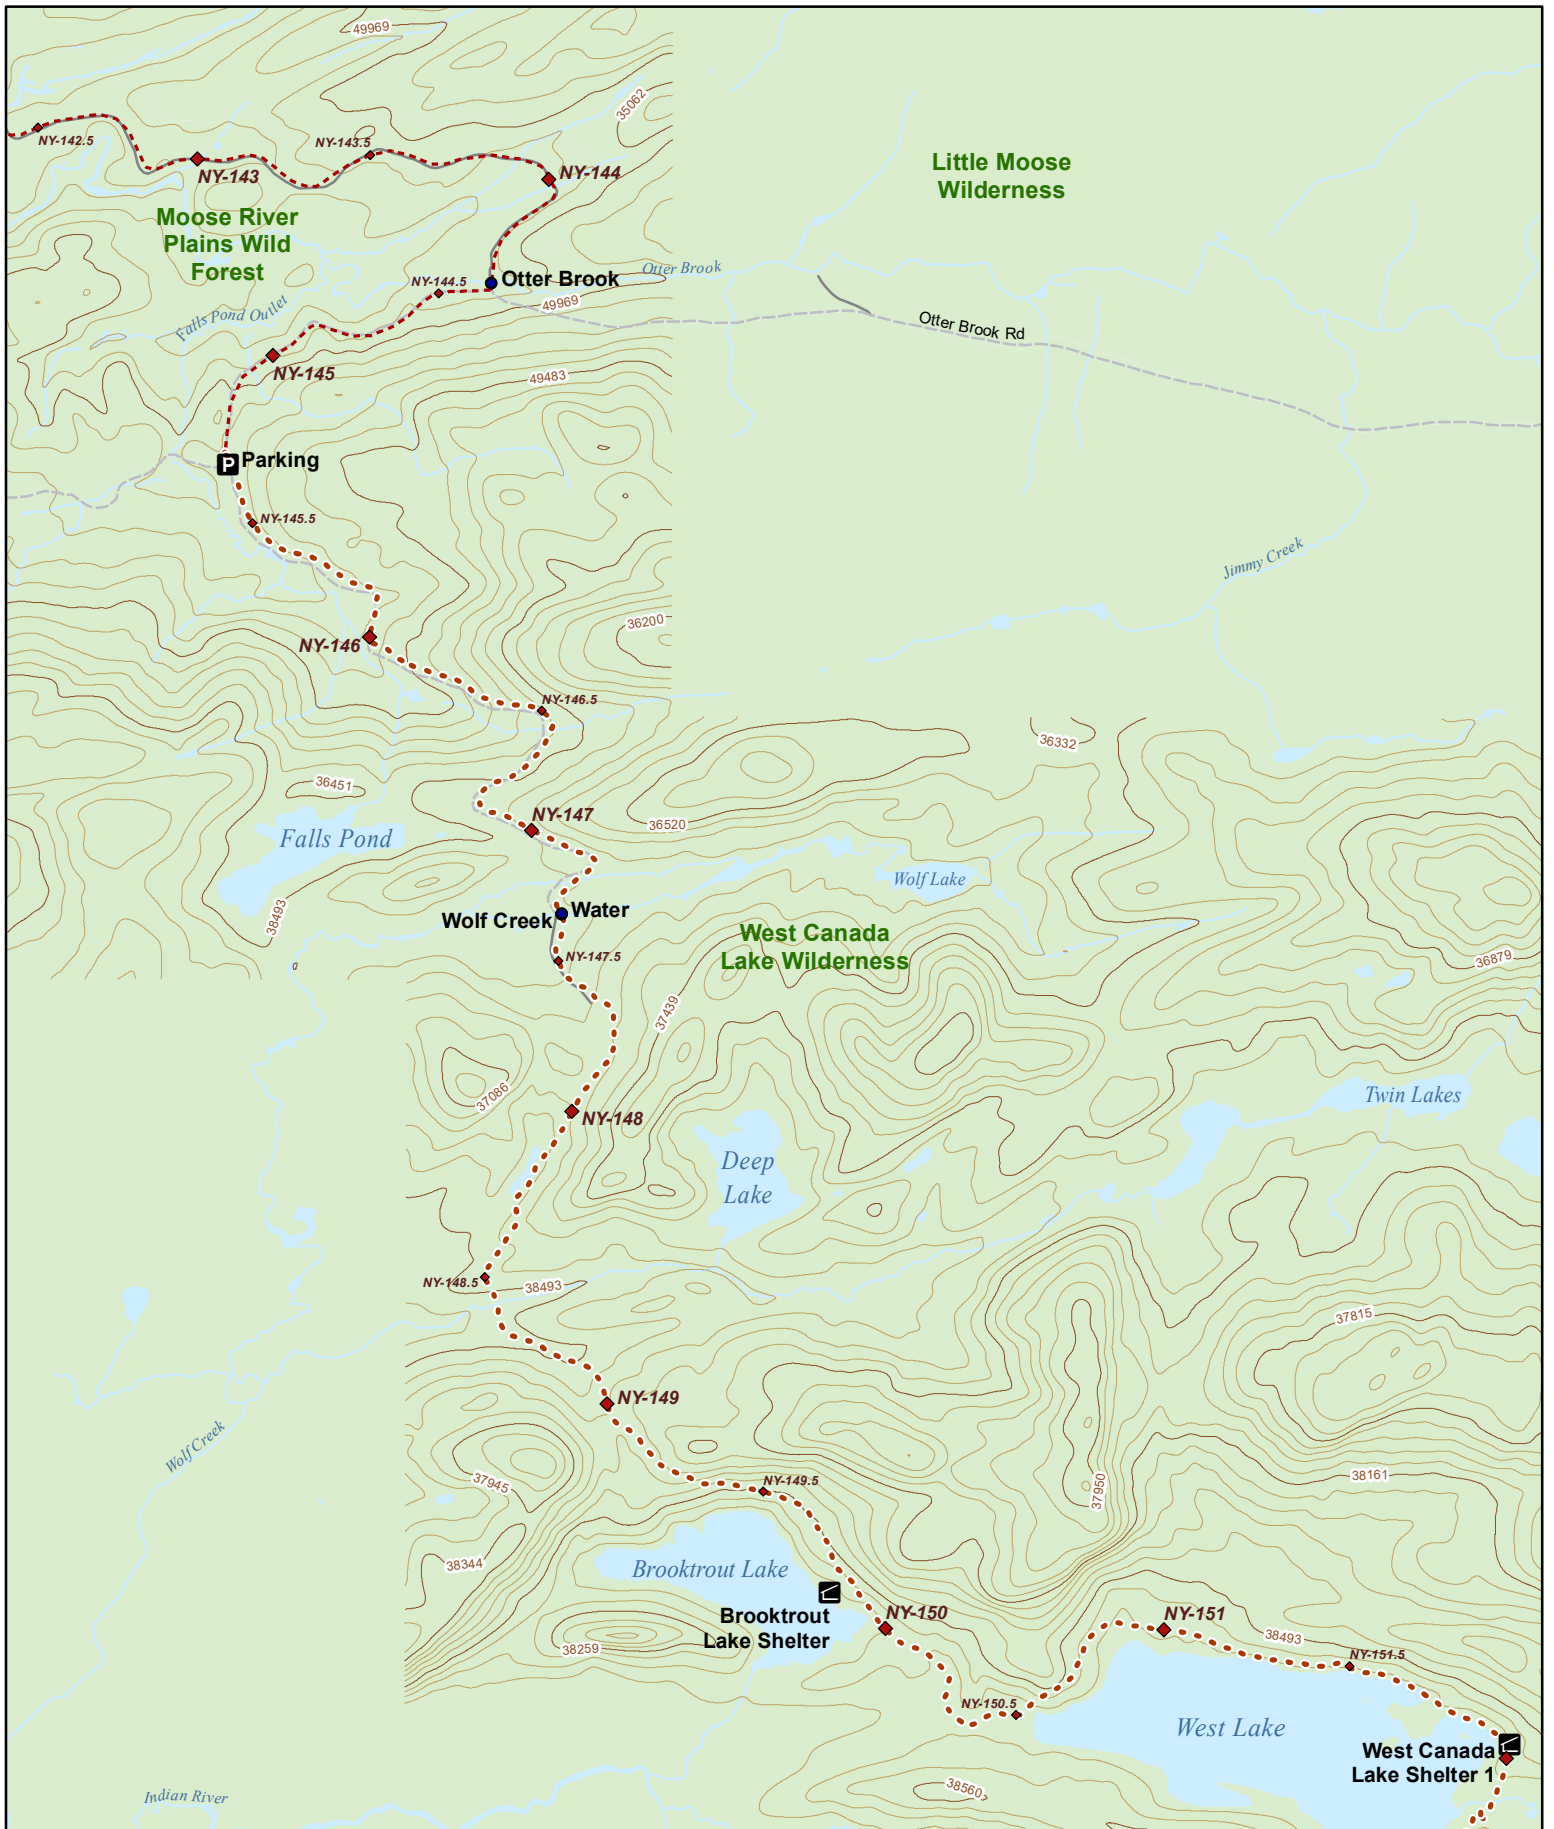

- Parking
- Camping
- Point of Interest
- NCT
- On-Road
- 1/2 mile
- Nearby Trail
- 50-foot Contour Interval
- Public Lands
- County Bndry.
- Wetlands

North Country National Scenic Trail

New York Section Maps

NY-024

Adirondack Park Region

Warning: Reroutes will shift all of the mile points in a state.

Update Version - 9/25/2023

Use this map on your mobile device w/ the "PDFMaps" app from Avenza - <http://avenza.com/pdf-maps>
To add this map at no cost from the Avenza Store, visit:
<https://northcountrytrail.org/the-trail/trail-map-and-downloads/>
Under "Mobile Maps"

N 1:31,680 UTM 18 NAD 83

1 in = 0.5 miles

Hike it. Build it. Love it. Support it. Please support the mapping program with a gift today. Enjoy your complimentary North Country National Scenic Trail map download, and happy hiking!