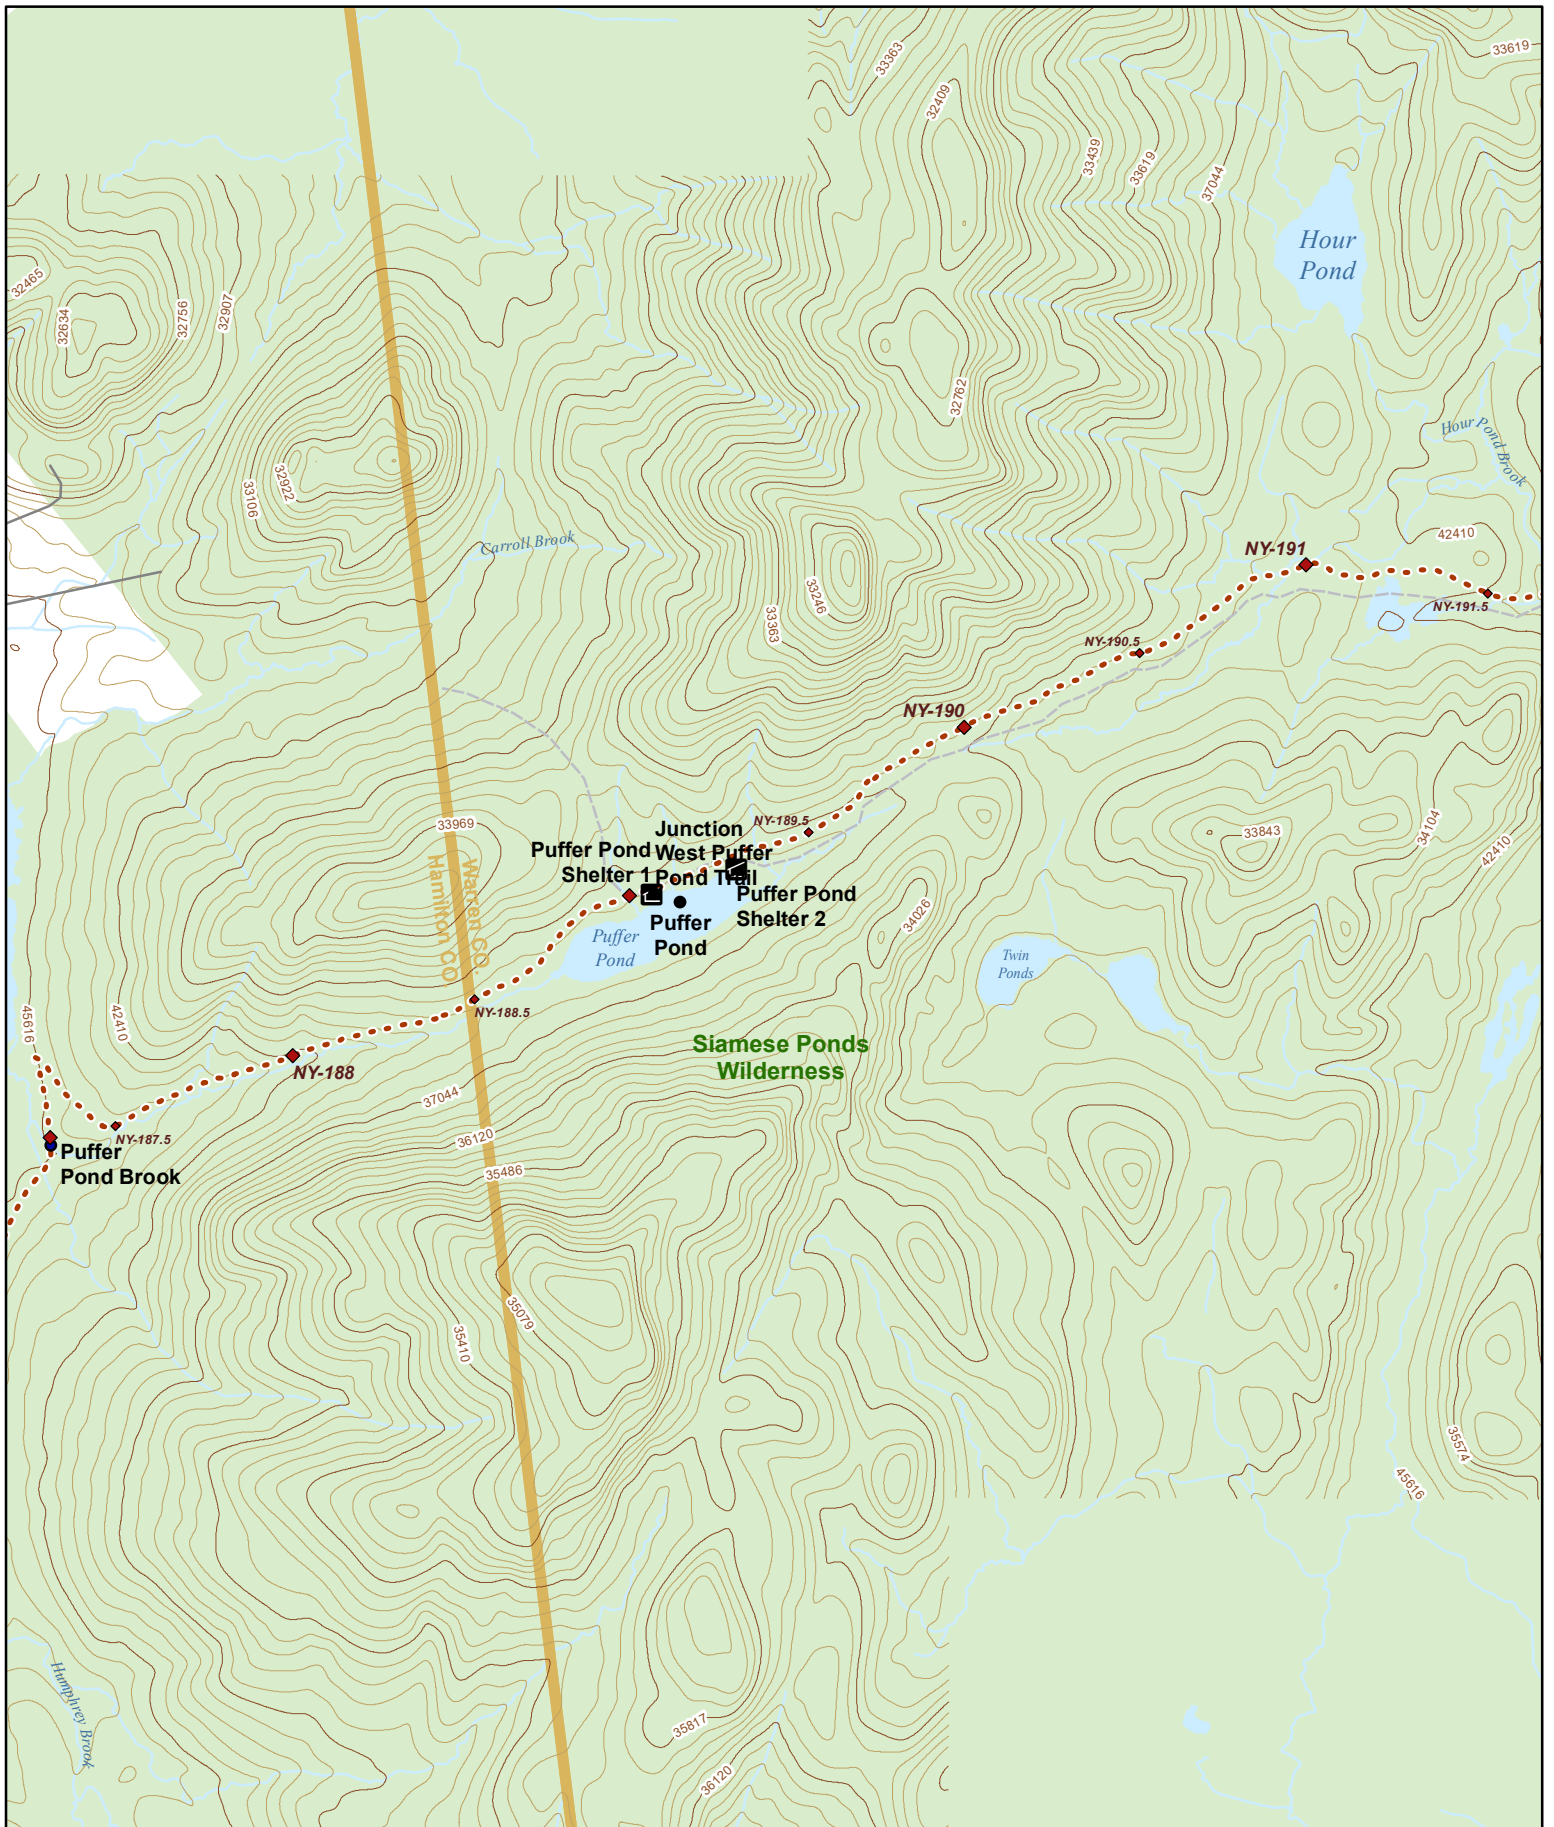

- Parking
- Camping
- Point of Interest
- NCT
- On-Road
- 1/2 mile Points
- Nearby Trail
- 50-foot Contour Interval
- Public Lands
- County Bndry.
- Wetlands

North Country National Scenic Trail

New York Section Maps

NY-031

Adirondack Park Region

Warning: Reroutes will shift all of the mile points in a state.

Update Version - 9/25/2023

Use this map on your mobile device w/ the "PDFMaps" app from Avenza - <http://avenza.com/pdf-maps>
To add this map at no cost from the Avenza Store, visit: <https://northcountrytrail.org/the-trail/trail-map-and-downloads/>
Under "Mobile Maps"

N 1:31,680 UTM 18 NAD 83

1 in = 0.5 miles

Hike it. Build it. Love it. Support it. Please support the mapping program with a gift today. Enjoy your complimentary North Country National Scenic Trail map download, and happy hiking!