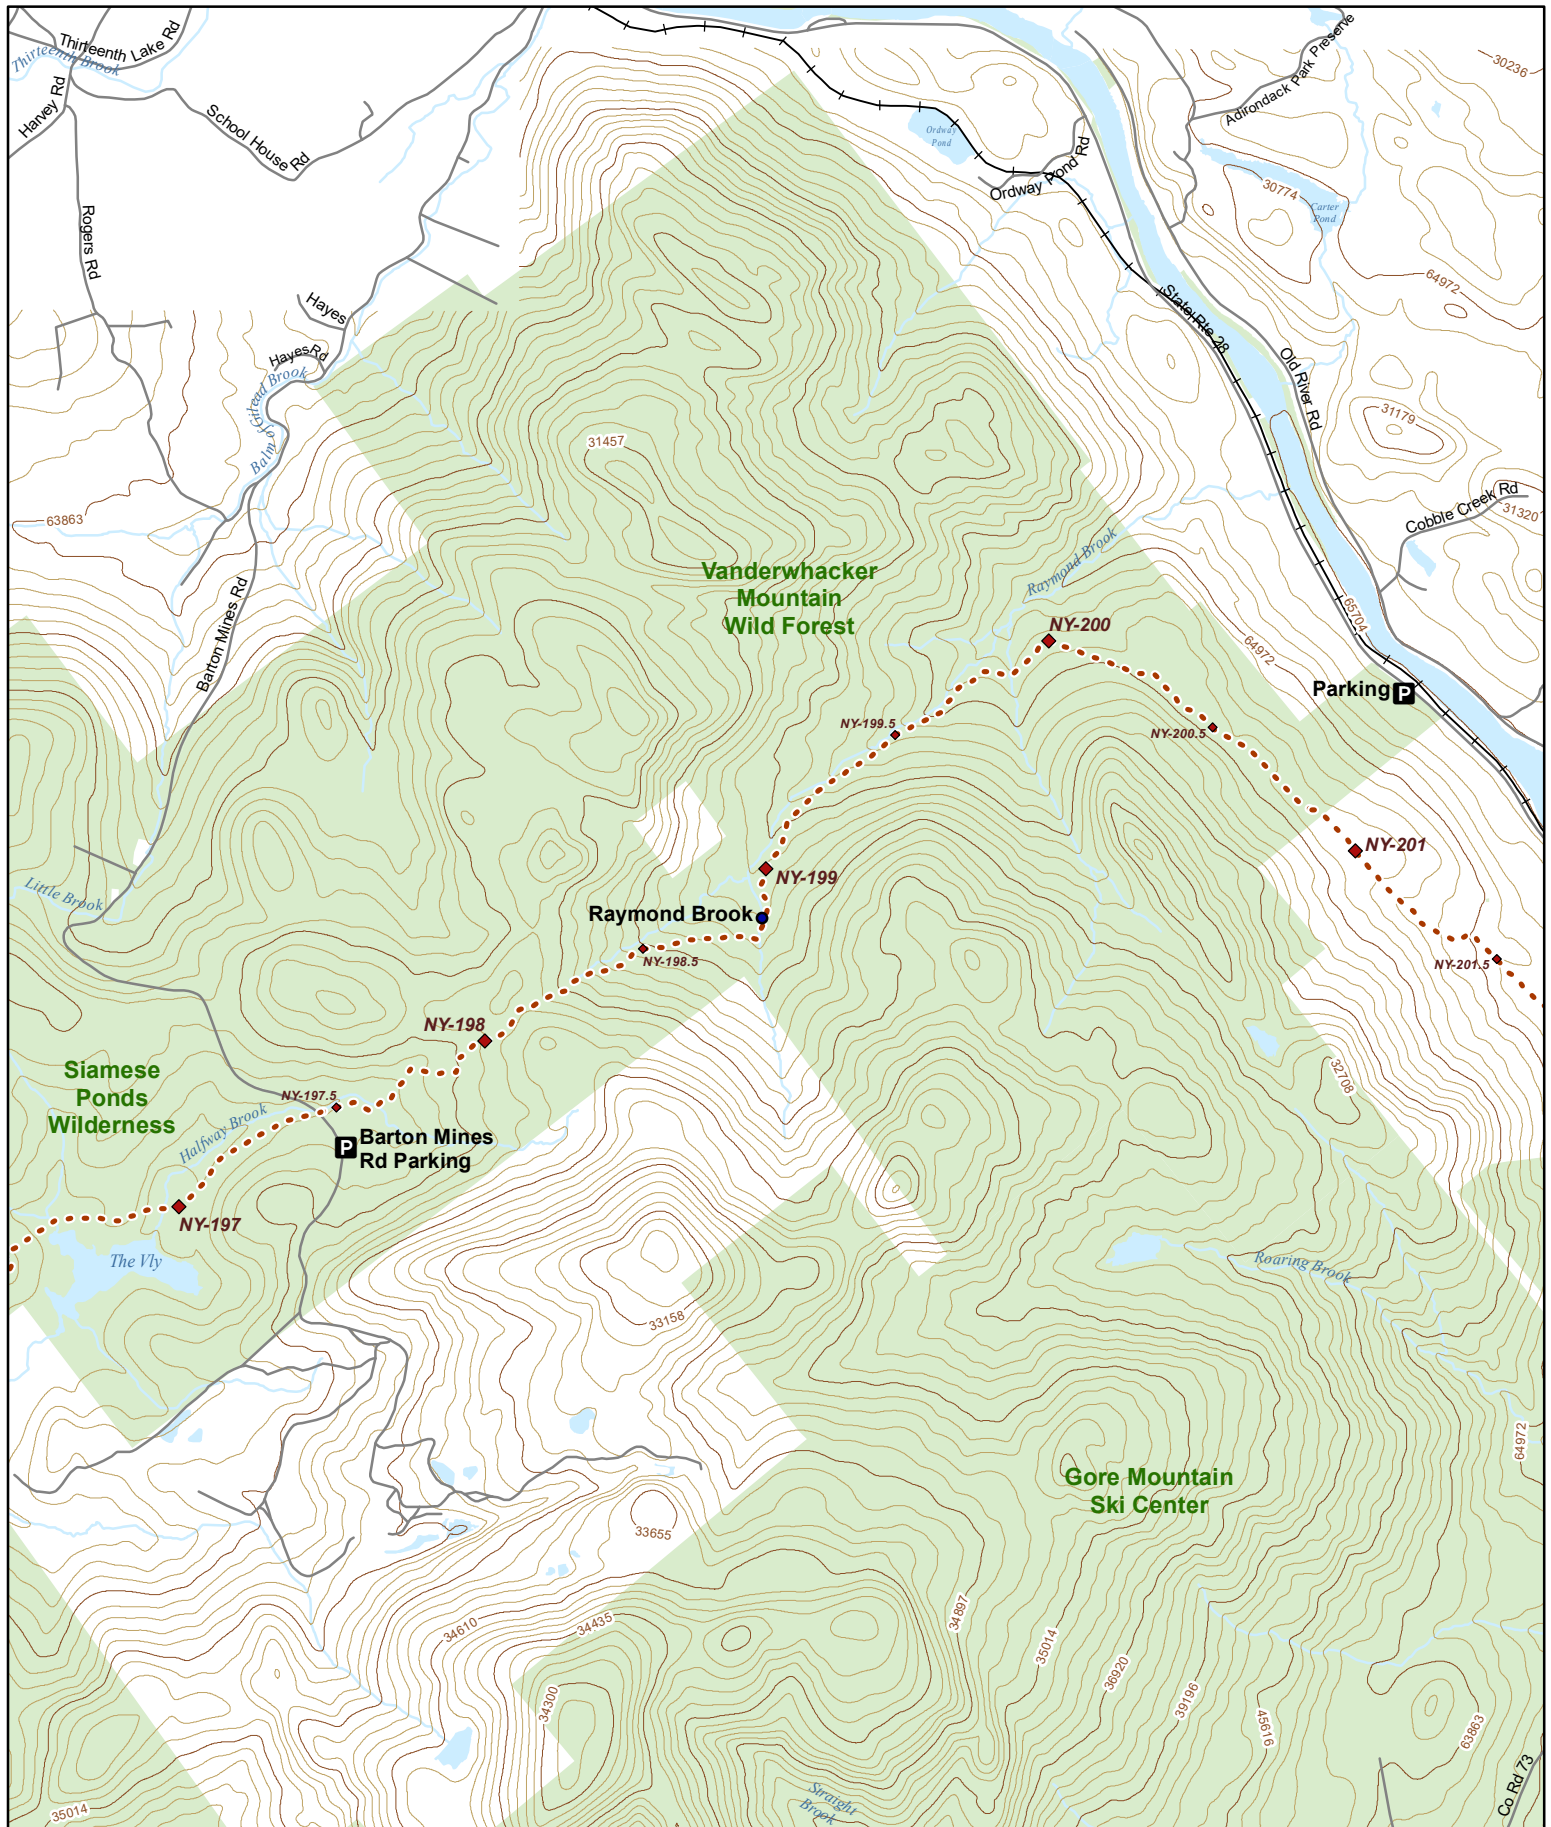

N 1:31,680 UTM 18 NAD 83

1 in = 0.5 miles

Hike it. Build it. Love it. Support it. Please support the mapping program with a gift today. Enjoy your complimentary North Country National Scenic Trail map download, and happy hiking!