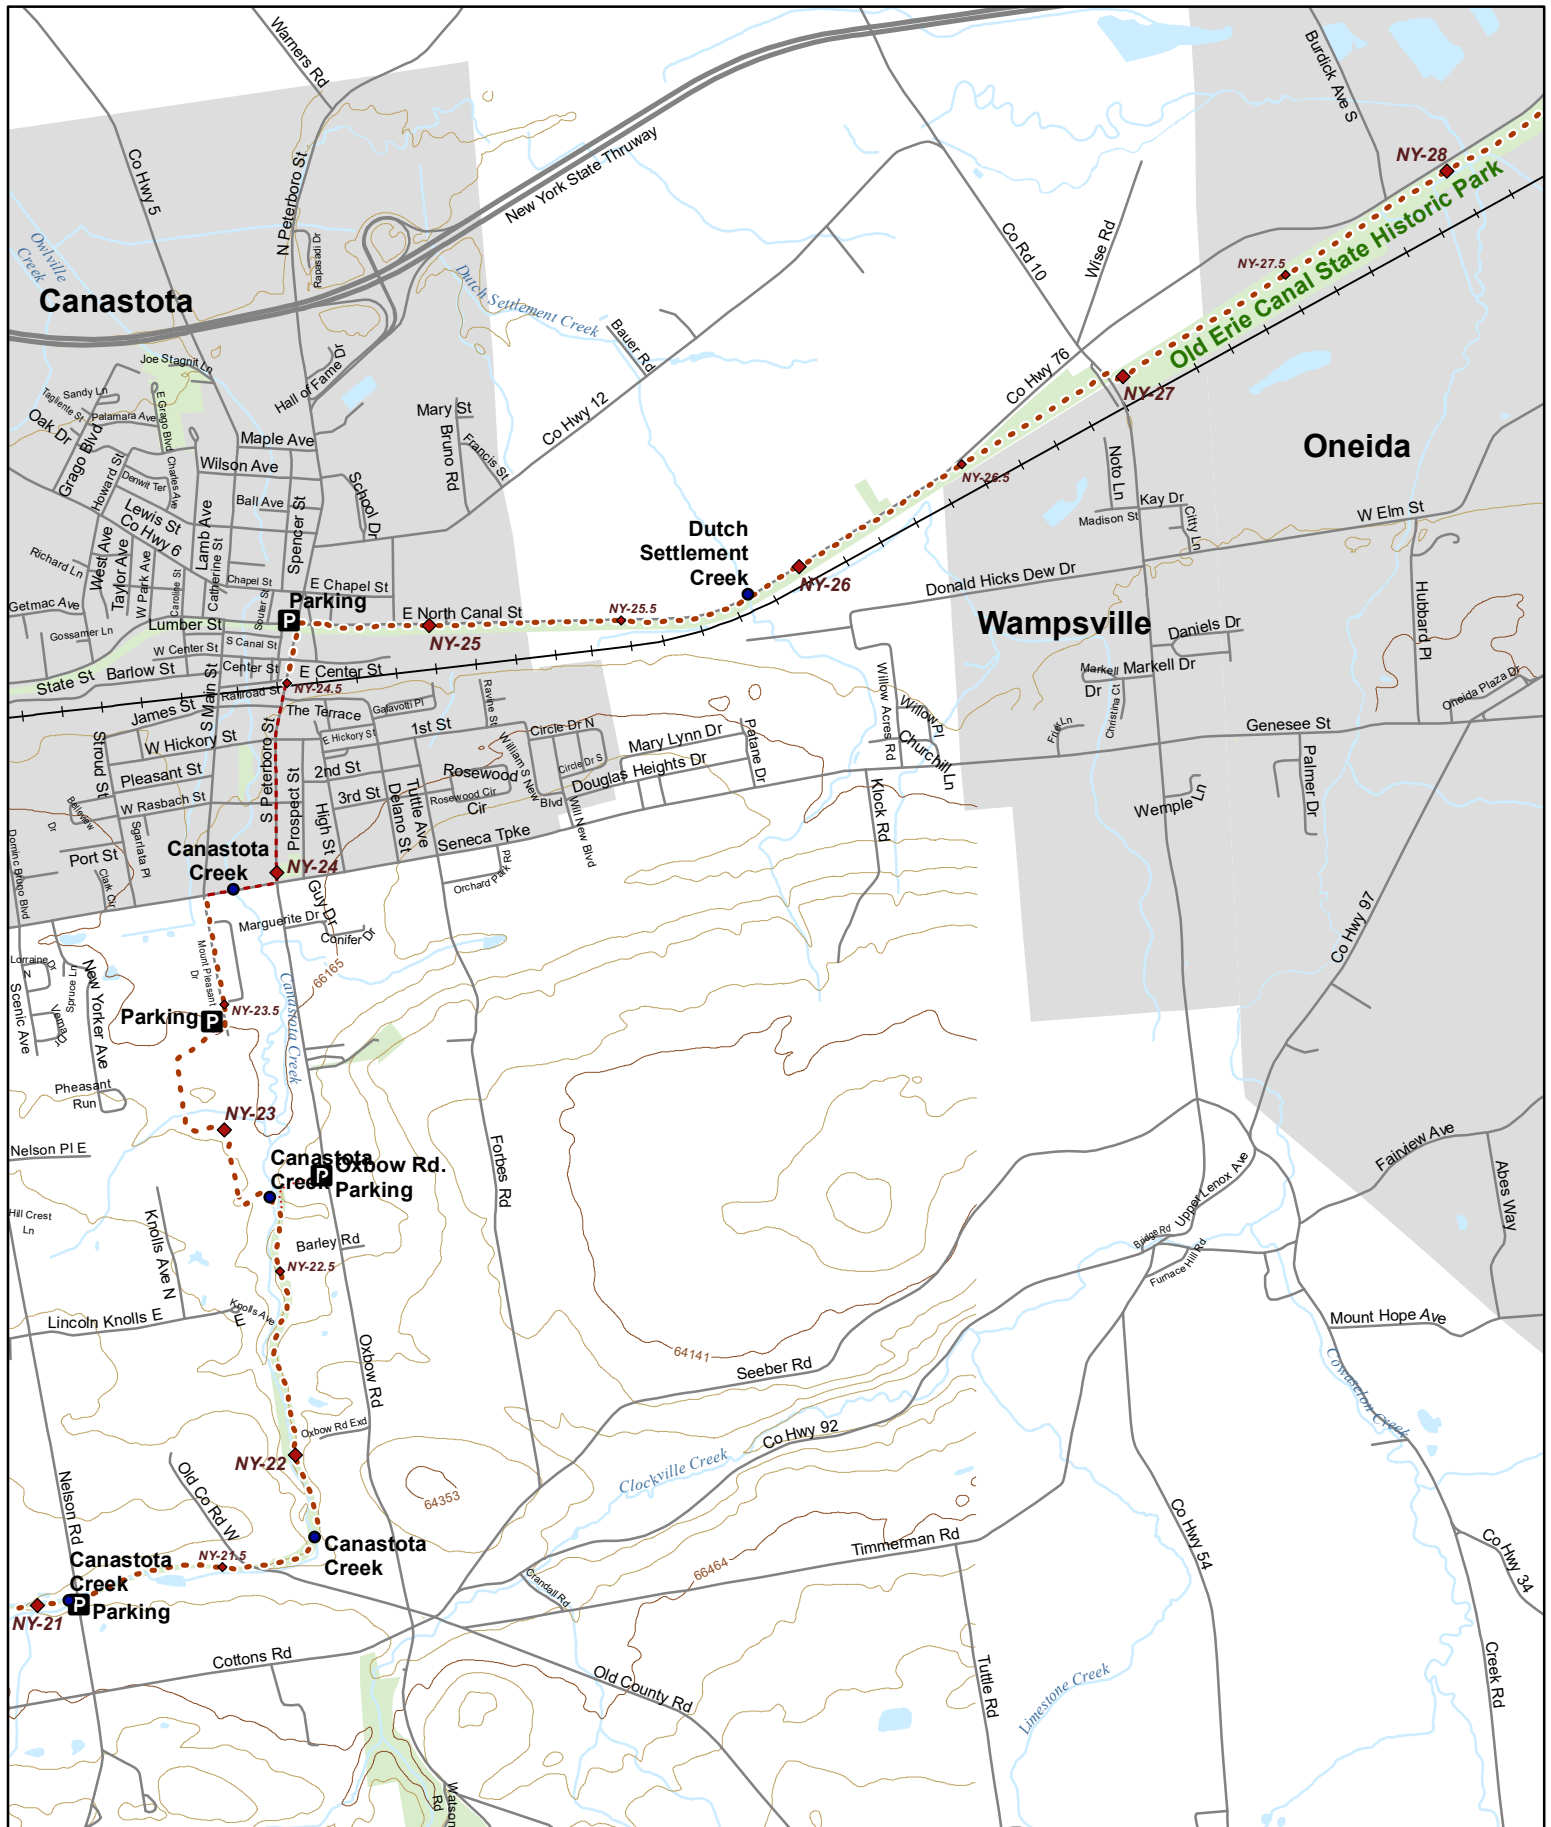

- Parking
- Camping
- Point of Interest
- NCT
- On-Road
- 1/2 mile Points
- Nearby Trail
- 50-foot Contour Interval
- Public Lands
- County Bndry.
- Wetlands

North Country National Scenic Trail

New York Section Maps
NY-004

Central New York Chapter Region

Warning: Reroutes will shift all of the mile points in a state.

Update Version - 9/25/2023

Use this map on your mobile device w/ the "PDFMaps" app from Avenza - <http://avenza.com/pdf-maps>
To add this map at no cost from the Avenza Store, visit:
<https://northcountrytrail.org/the-trail/trail-map-and-downloads/>
Under "Mobile Maps"

N 1:31,680 UTM 18 NAD 83
1 in = 0.5 miles

Hike it. Build it. Love it. Support it. Please support the mapping program with a gift today. Enjoy your complimentary North Country National Scenic Trail map download, and happy hiking!