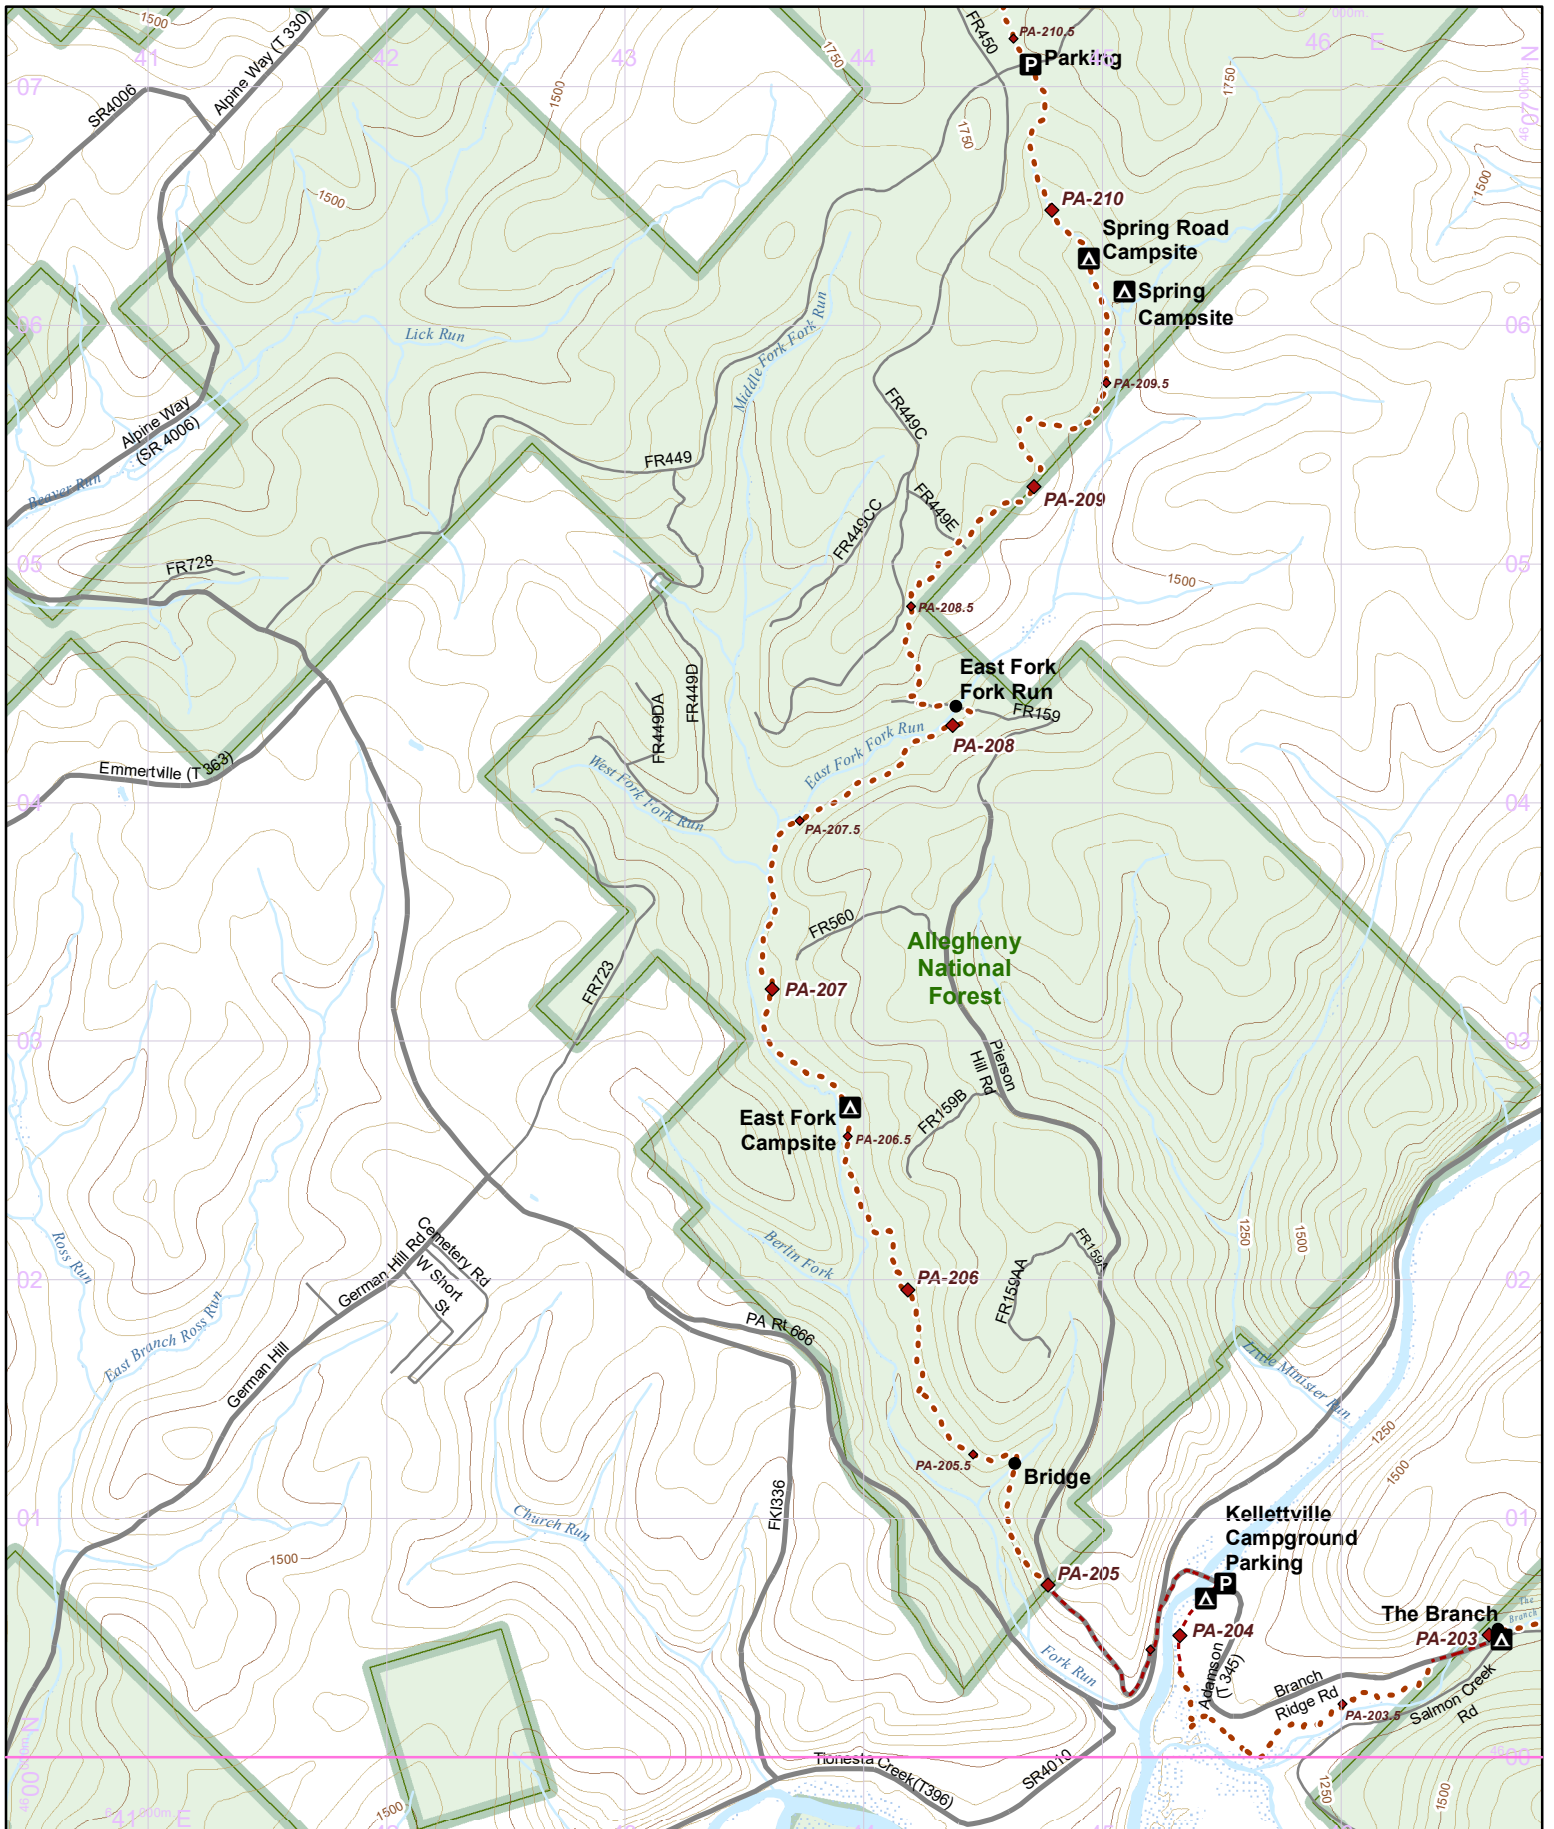

- Parking
- Camping
- Point of Interest
- NCT
- On-Road
- Virtual 1/2 mile Intervals
- Nearby Trail
- 50-foot Contour Interval
- Public Lands
- County Bndry.
- Wetlands

North Country National Scenic Trail

Pennsylvania Section Maps
PA-033

Allegheny National Forest Chapter Region
Warning: Reroutes will shift all of the mile points in a state.
Make sure everyone in your group has the most recent maps and information by visiting: northcountrytrail.org
Update Version - 3/29/2024

Use this map on your mobile device w/ the "PDFMaps" app from Avenza - <http://avenza.com/pdf-maps>
To add this map at no cost from the Avenza Store, visit: <https://northcountrytrail.org/the-trail/trail-map-and-downloads/>
Under "Mobile Maps"

Hike it. Build it. Love it. Support it. Please support the mapping program with a gift today. Enjoy your complimentary North Country National Scenic Trail map download, and happy hiking!