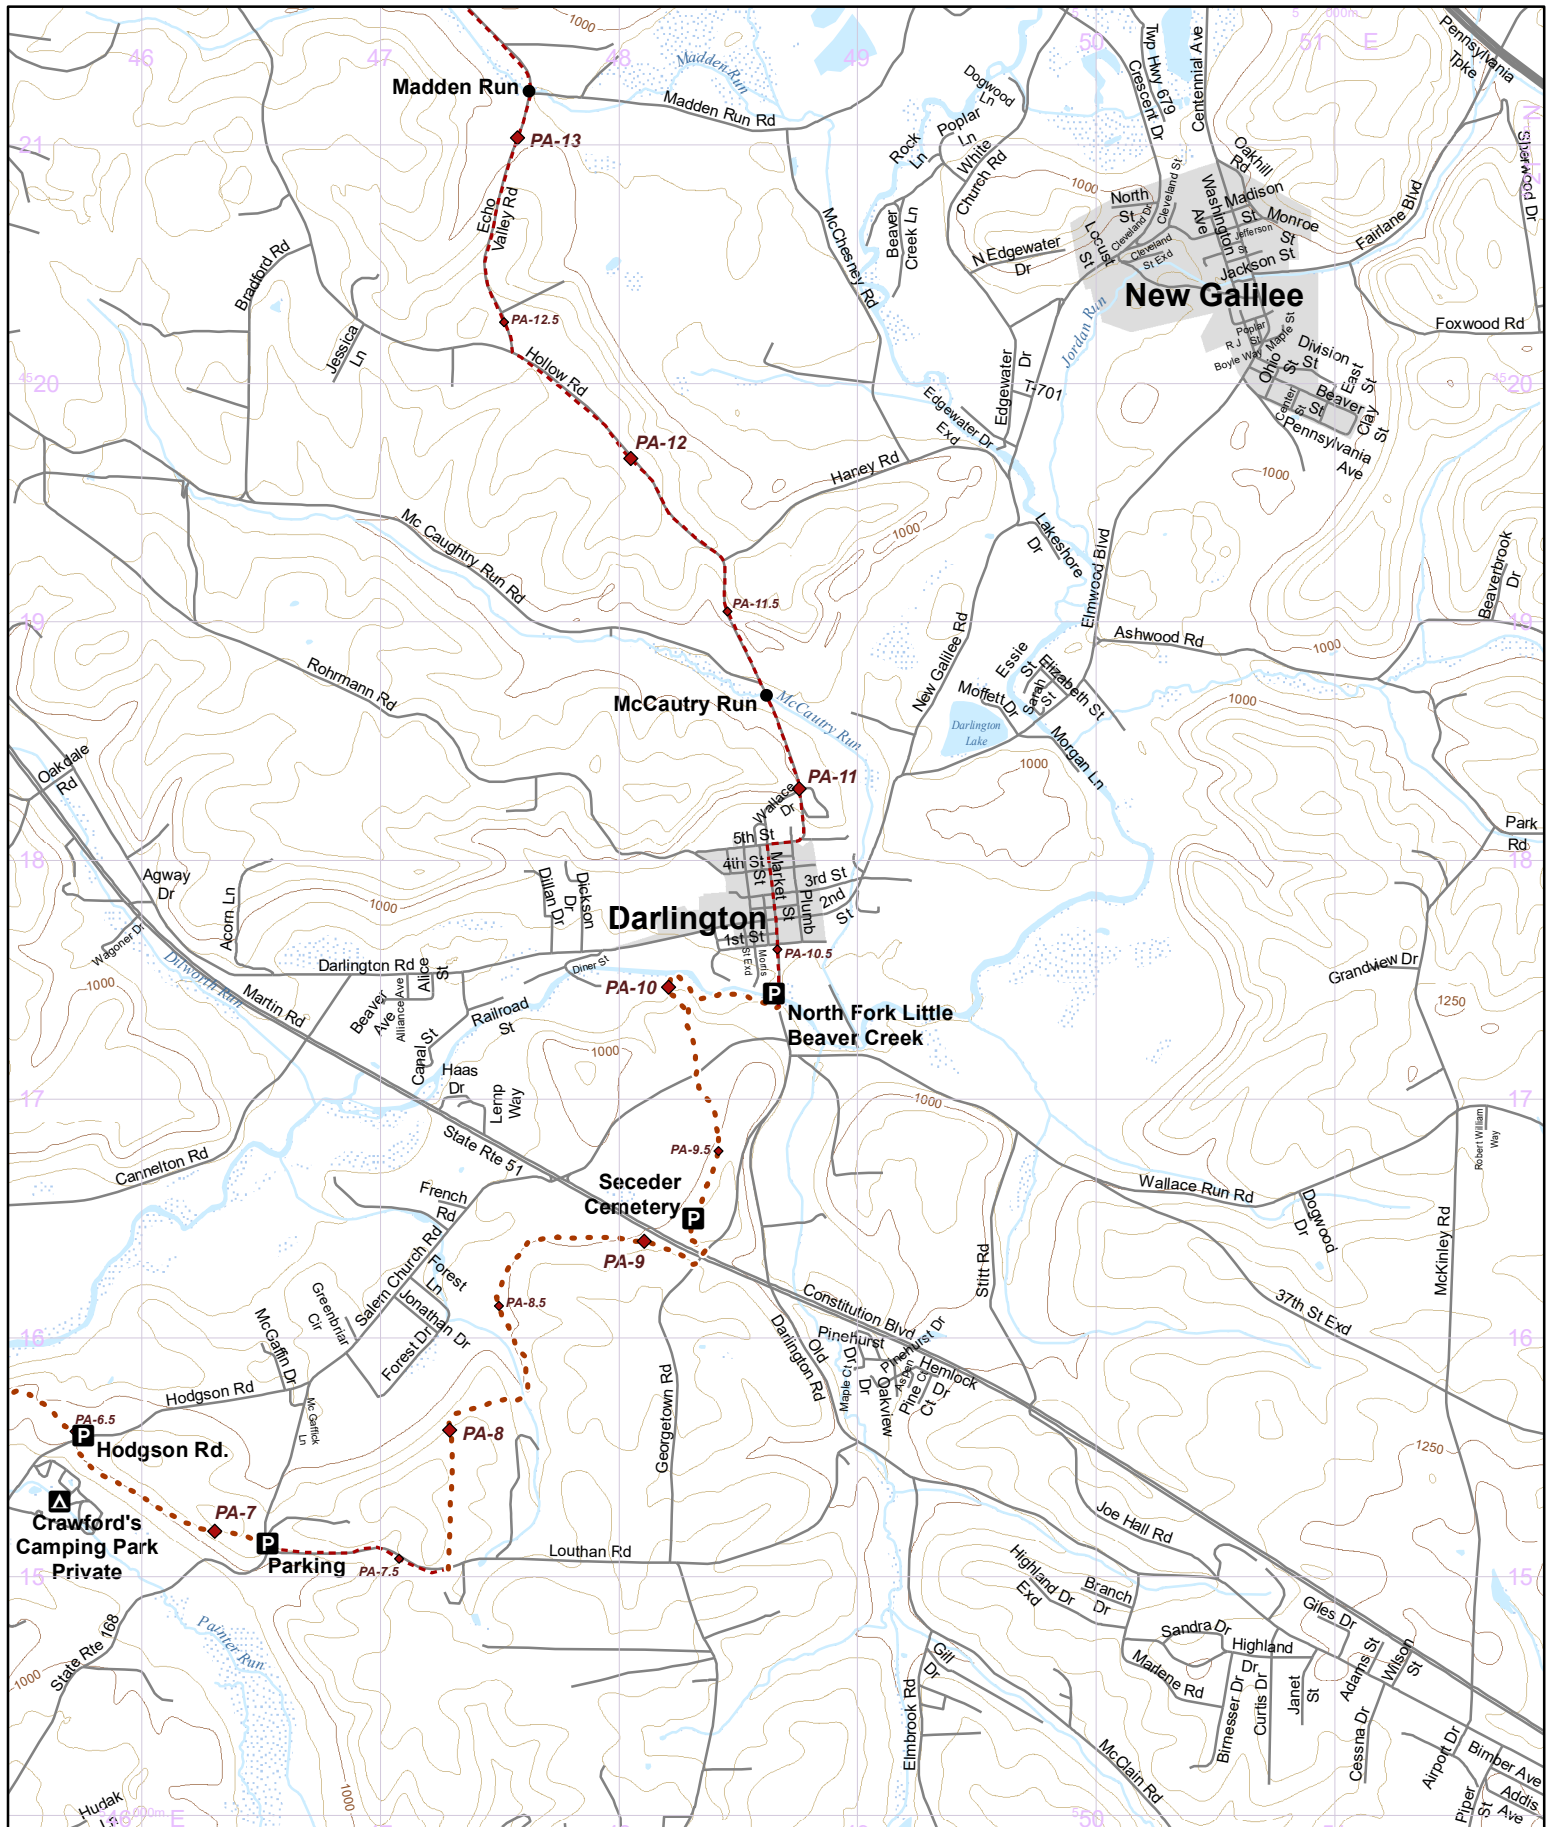

- Parking
- Camping
- Point of Interest
- Virtual 1/2 mile Intervals
- NCT
- On-Road
- Nearby Trail
- 50-foot Contour Interval
- Public Lands
- County Bndry.
- Wetlands

North Country National Scenic Trail

Pennsylvania Section Maps
PA-002
Wampum Chapter Region

Warning: Reroutes will shift all of the mile points in a state. Make sure everyone in your group has the most recent maps and information by visiting: northcountrytrail.org
Update Version - 3/29/2024

Use this map on your mobile device w/ the "PDFMaps" app from Avenza - <http://avenza.com/pdf-maps>
To add this map at no cost from the Avenza Store, visit: <https://northcountrytrail.org/the-trail/trail-map-and-downloads/>
Under "Mobile Maps"

N 1:31,680 UTM 17 NAD 83
1 in = 0.5 miles
0 0.25 0.5 Miles

Hike it. Build it. Love it. Support it. Please support the mapping program with a gift today. Enjoy your complimentary North Country National Scenic Trail map download, and happy hiking!