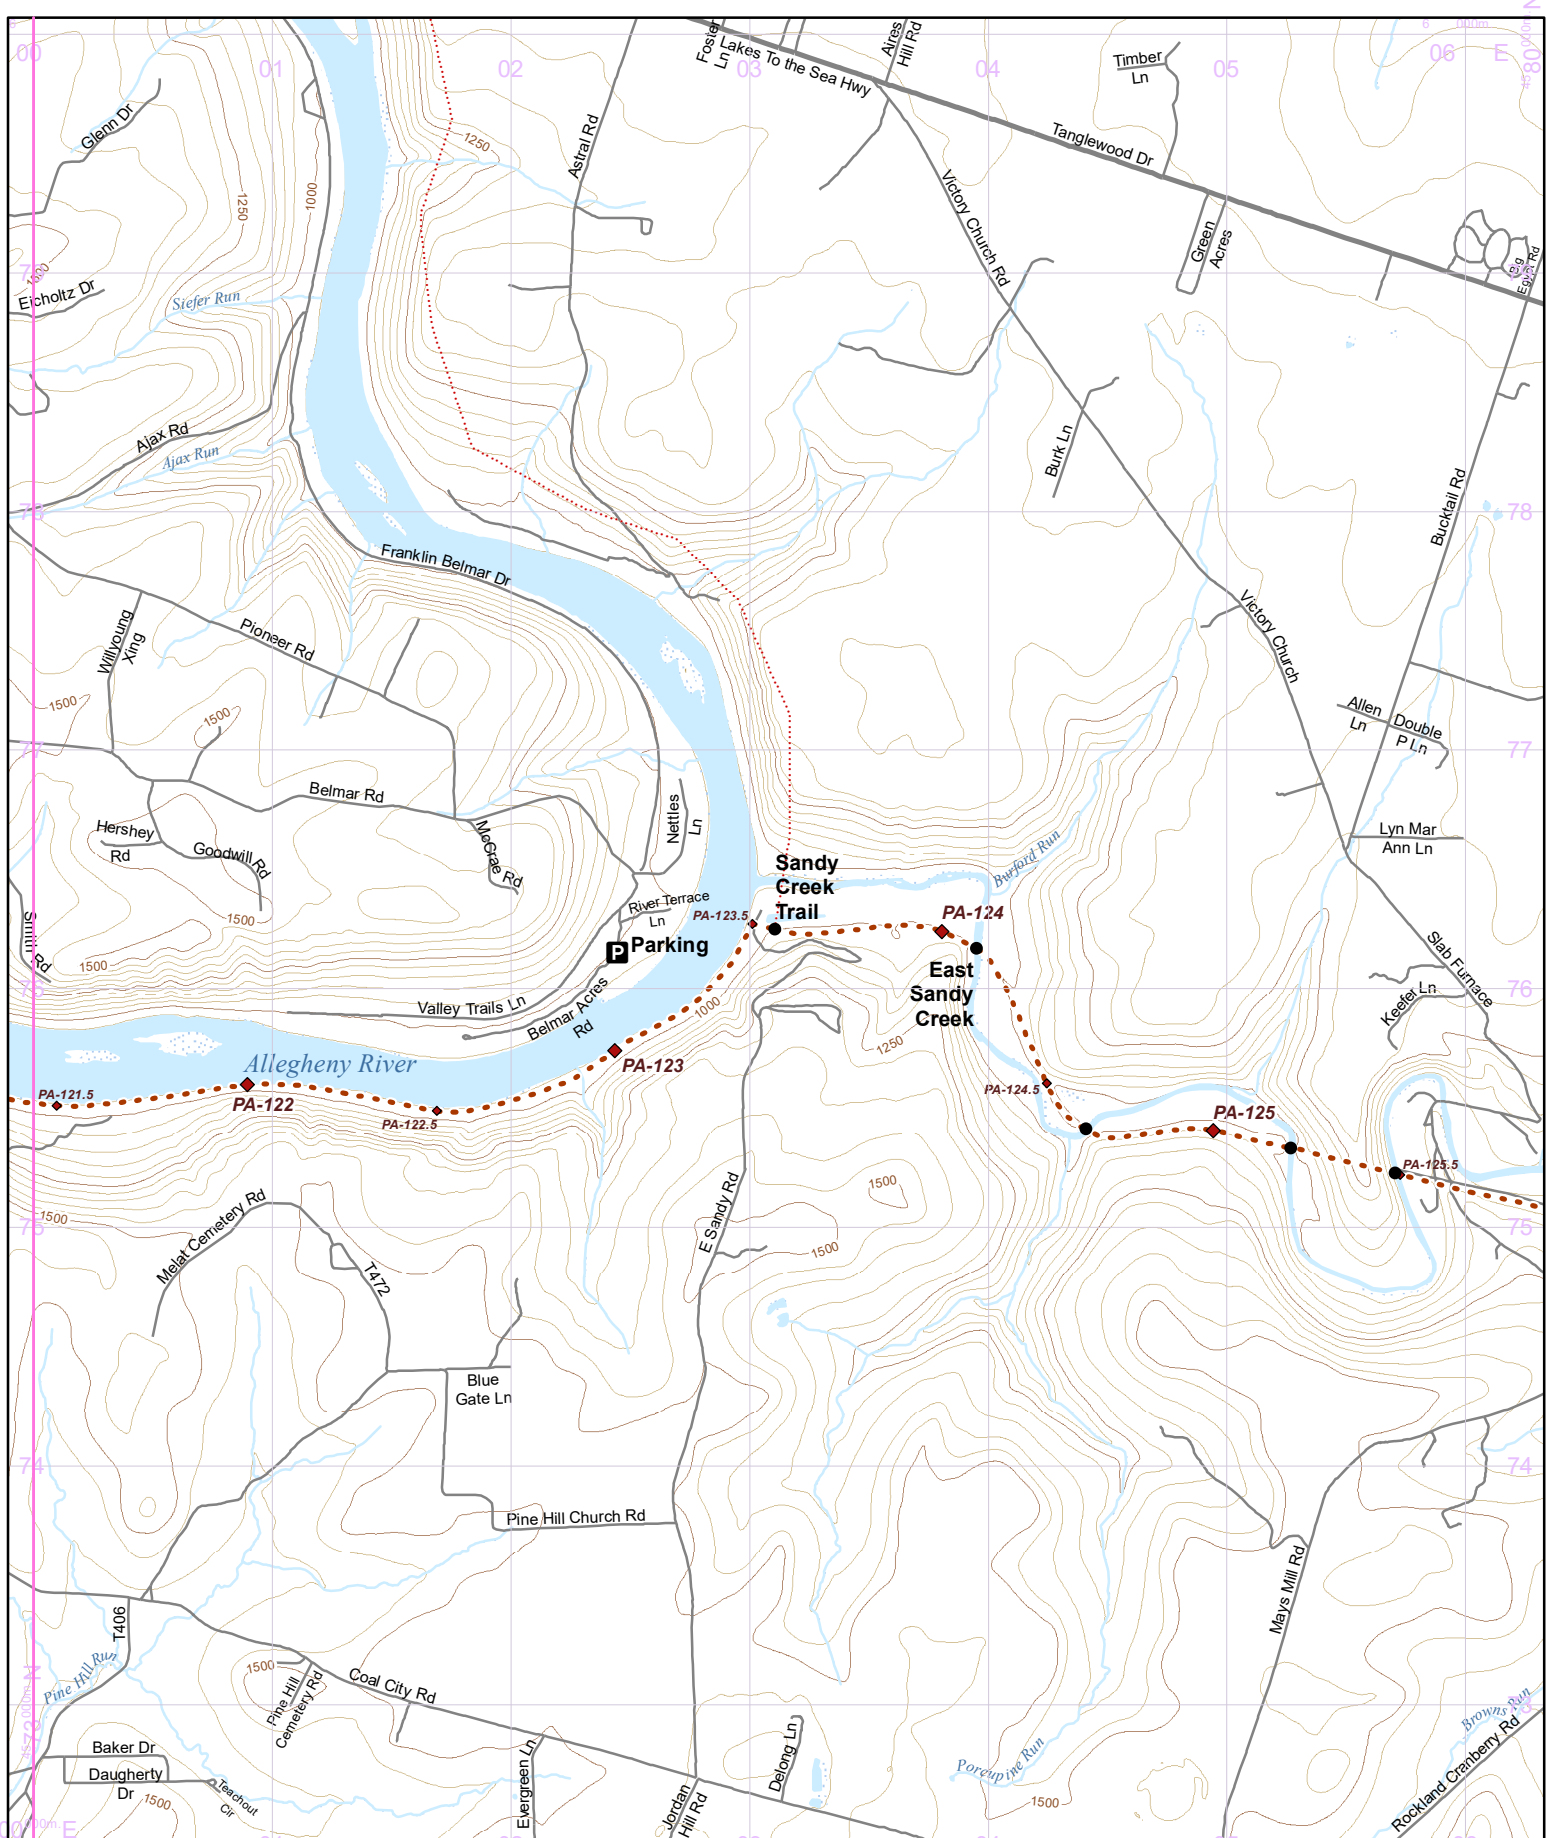

- Parking
- Camping
- Point of Interest
- NCT
- On-Road
- Virtual 1/2 mile Intervals
- Nearby Trail
- 50-foot Contour Interval
- Public Lands
- County Bndry.
- Wetlands

North Country National Scenic Trail

Pennsylvania Section Maps
PA-020
Clarion Chapter Region

Warning: Reroutes will shift all of the mile points in a state. Make sure everyone in your group has the most recent maps and information by visiting: northcountrytrail.org
Update Version - 3/29/2024

Use this map on your mobile device w/ the "PDFMaps" app from Avenza - <http://avenza.com/pdf-maps>
To add this map at no cost from the Avenza Store, visit: <https://northcountrytrail.org/the-trail/trail-map-and-downloads/>
Under "Mobile Maps"

N 1:31,680 UTM 17 NAD 83
1 in = 0.5 miles
0 0.25 0.5 Miles

Hike it. Build it. Love it. Support it. Please support the mapping program with a gift today. Enjoy your complimentary North Country National Scenic Trail map download, and happy hiking!