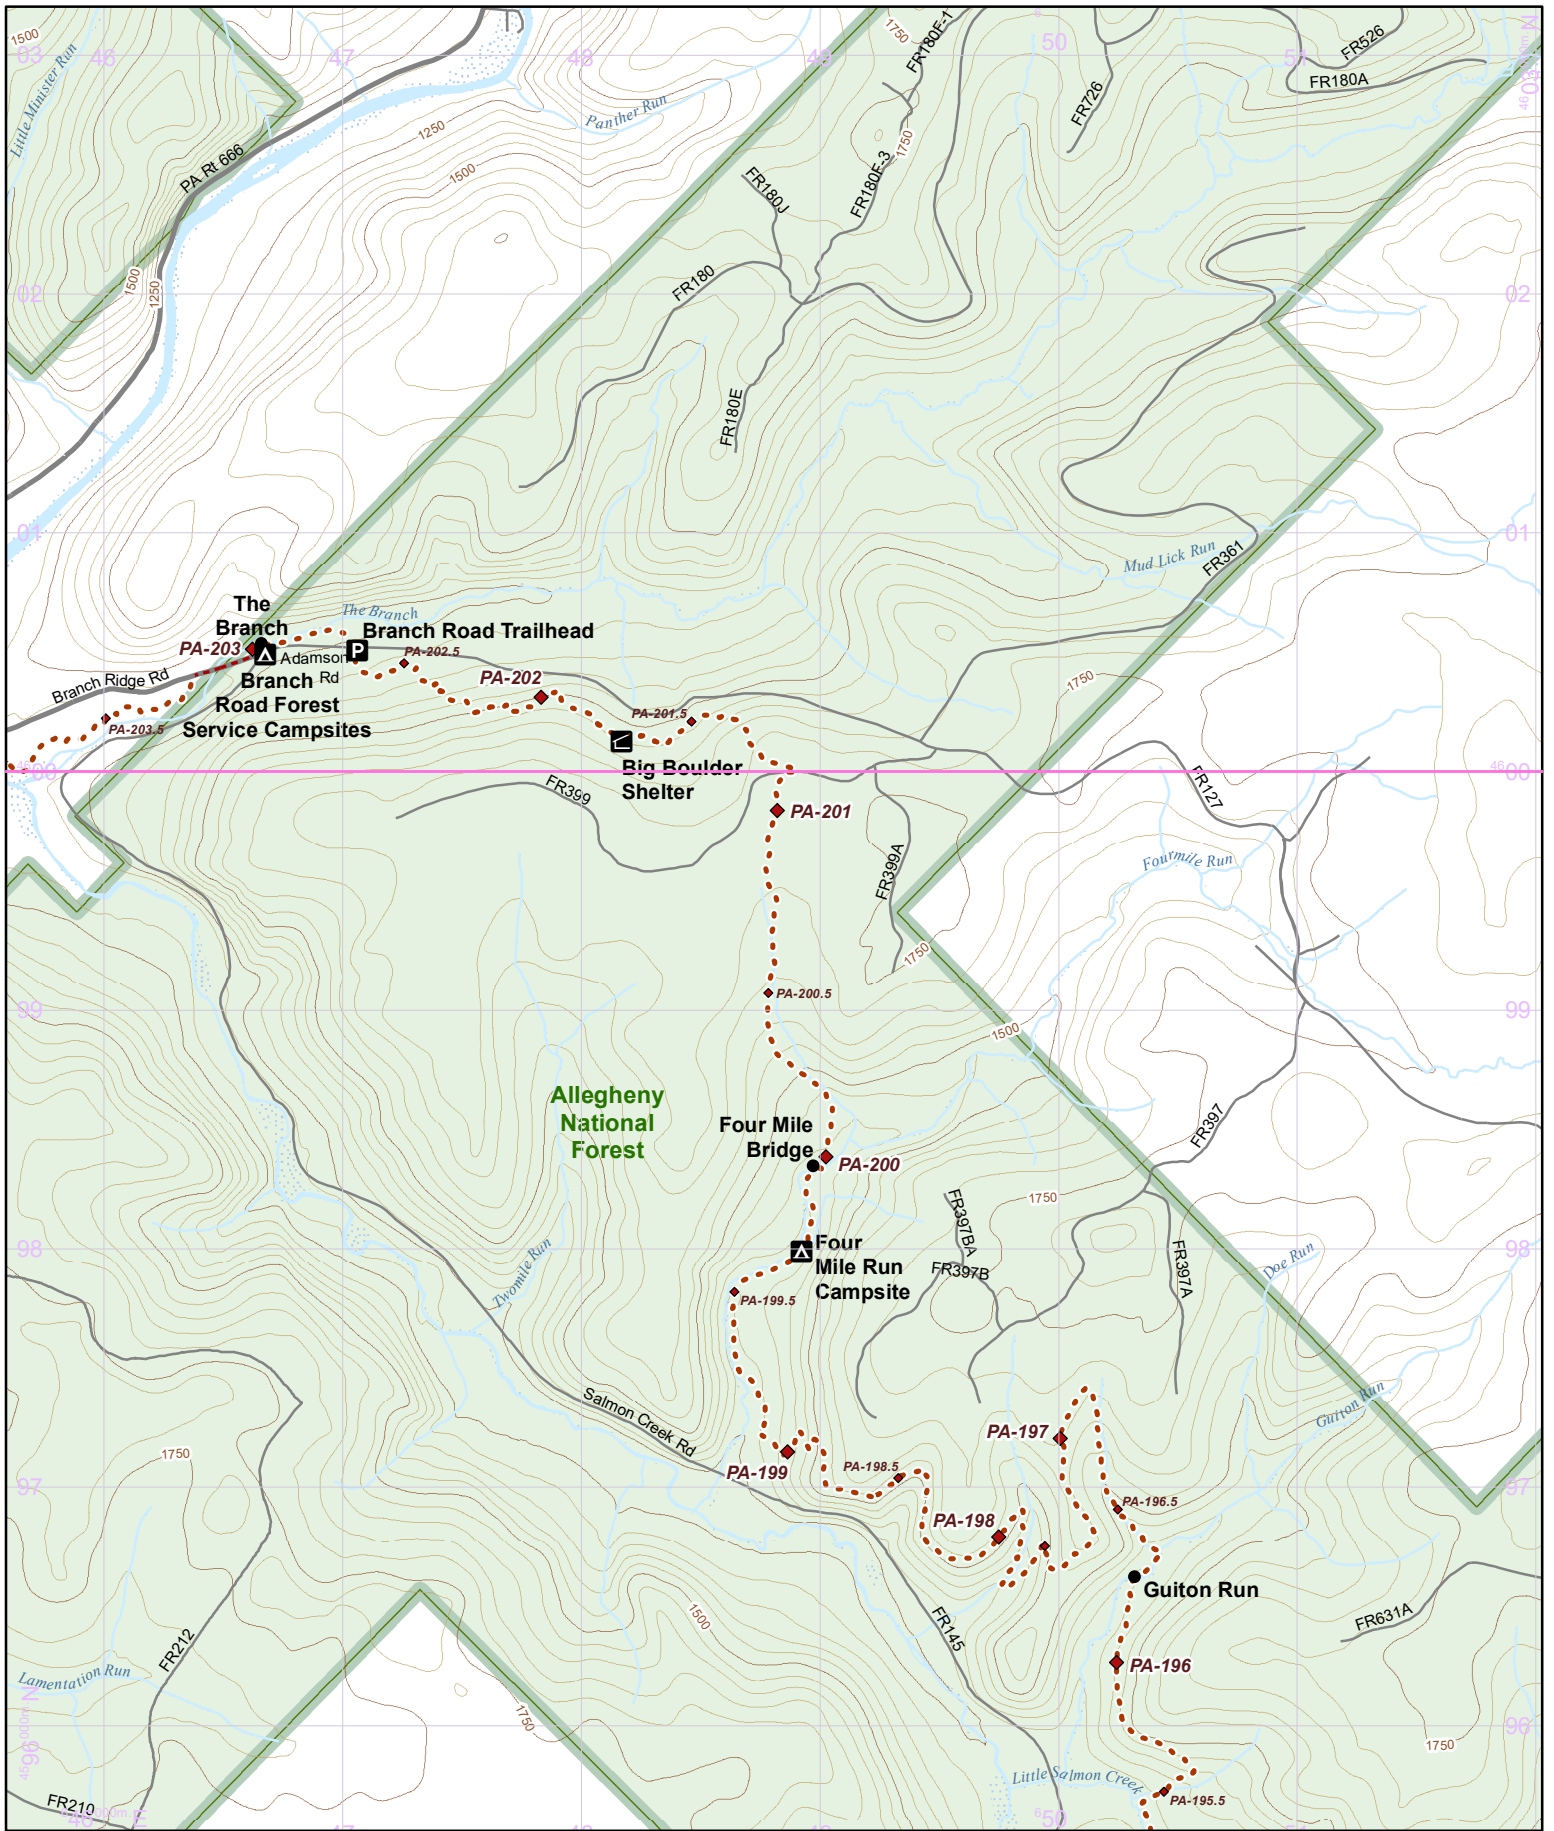

Hike it. Build it. Love it. Support it. Please support the mapping program with a gift today. Enjoy your complimentary North Country National Scenic Trail map download, and happy hiking!

- Parking
- Camping
- Point of Interest
- NCT
- On-Road
- Virtual 1/2 mile Intervals
- Nearby Trail
- 50-foot Contour Interval
- Public Lands
- County Bndry.
- Wetlands