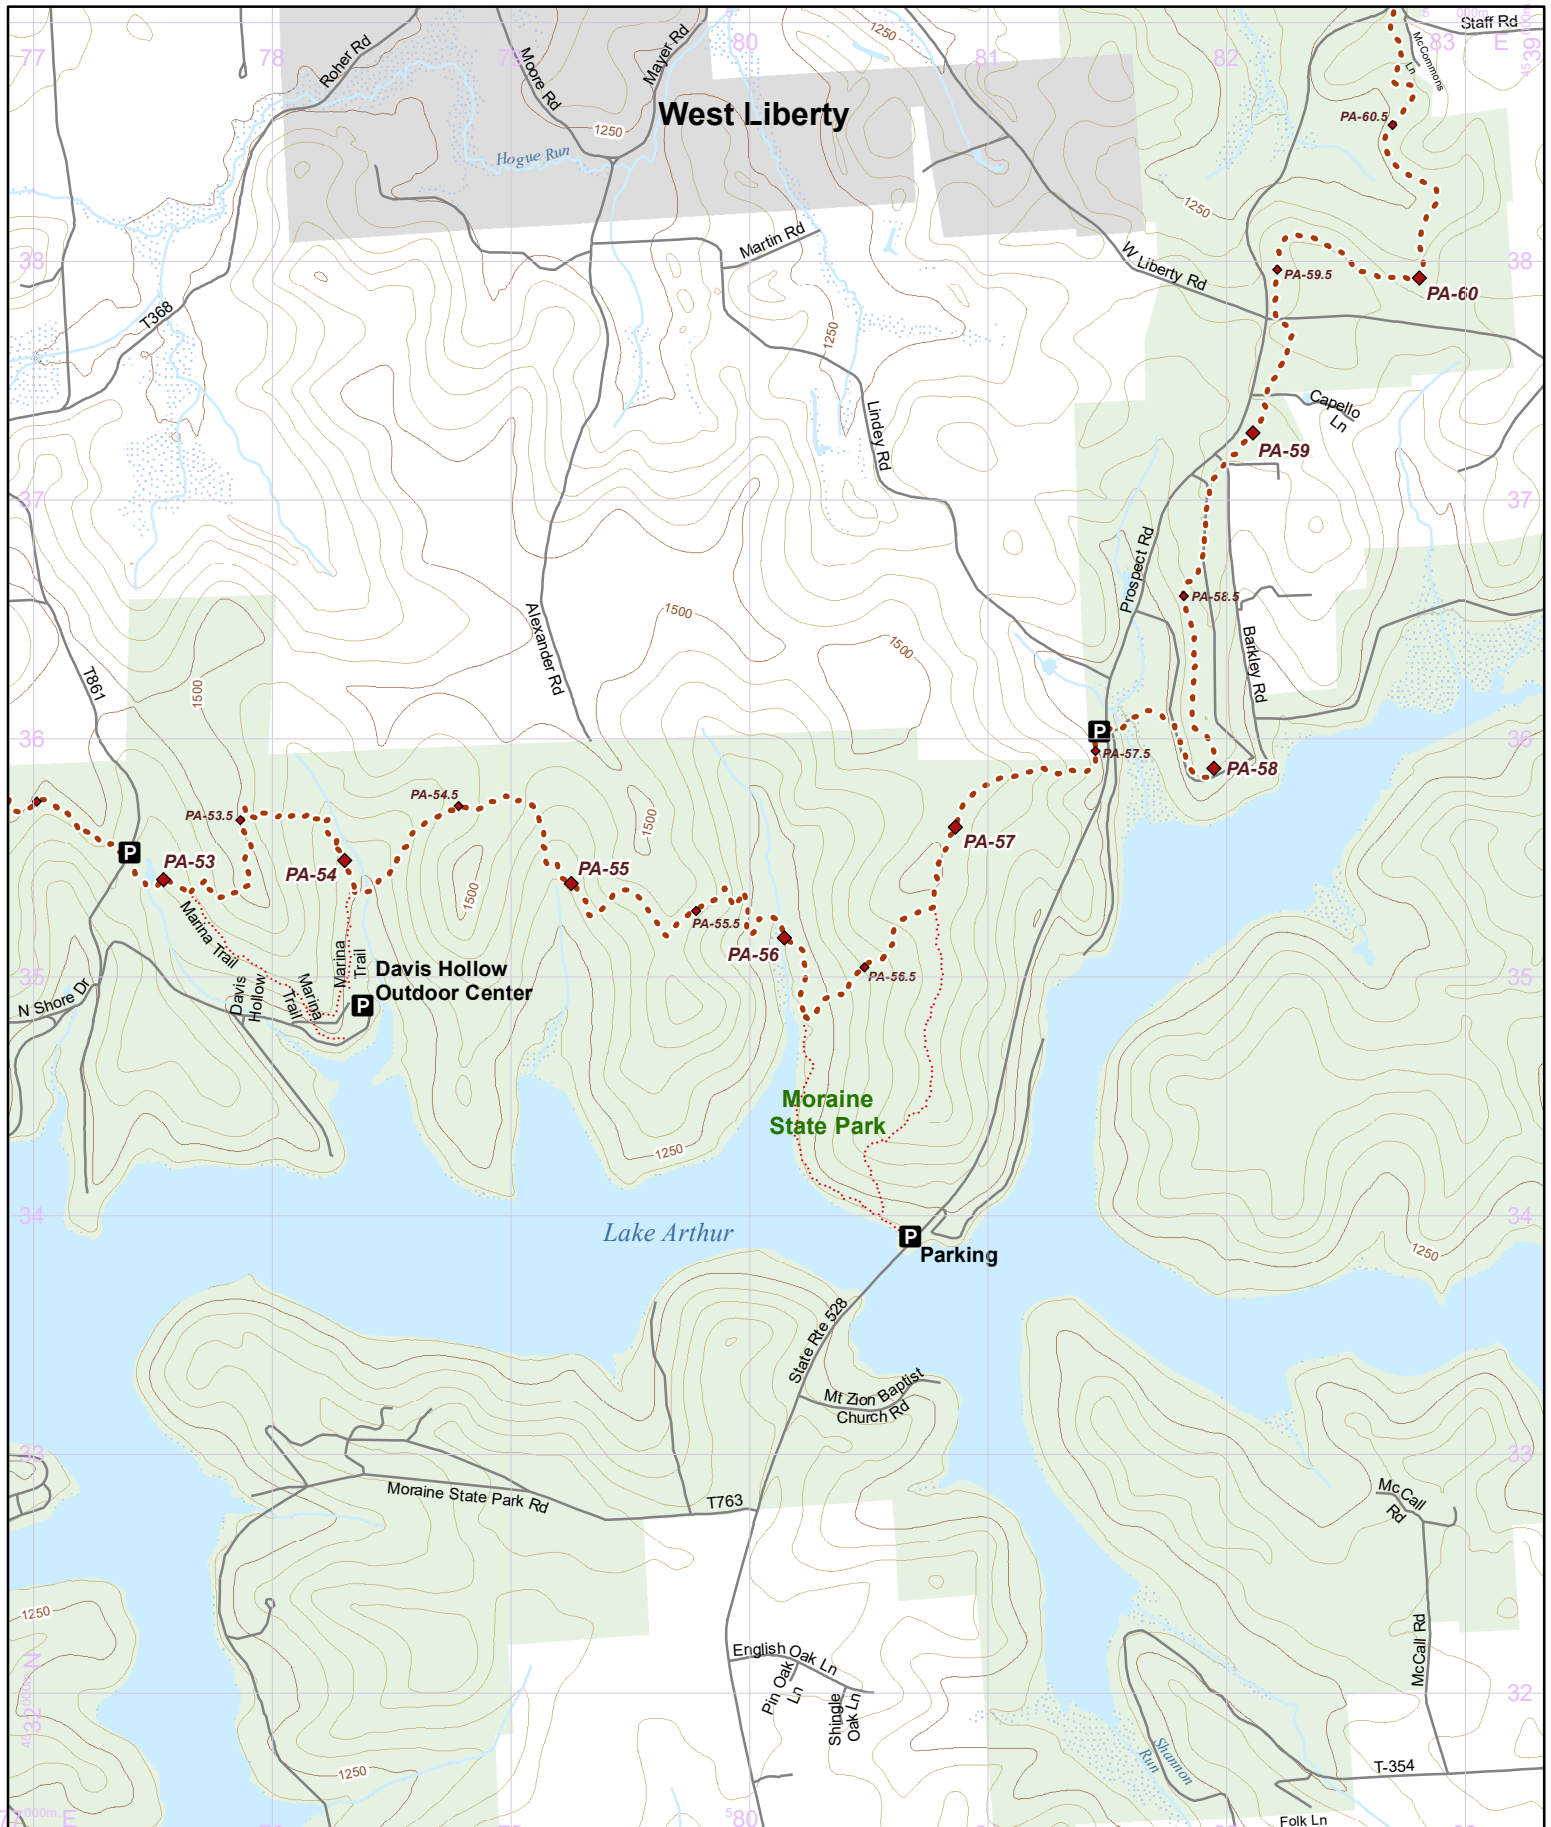

- Parking
- Camping
- Point of Interest
- NCT
- On-Road
- Virtual 1/2 mile Intervals
- Nearby Trail
- 50-foot Contour Interval
- Public Lands
- County Bndry.
- Wetlands

North Country National Scenic Trail
Pennsylvania Section Maps
PA-009

Butler Chapter Region

Warning: Reroutes will shift all of the mile points in a state.
Make sure everyone in your group has the most recent maps and information by visiting: northcountrytrail.org
Update Version - 3/29/2024

Use this map on your mobile device w/ the "PDFMaps" app from Avenza - <http://avenza.com/pdf-maps>
To add this map at no cost from the Avenza Store, visit:
<https://northcountrytrail.org/the-trail/trail-map-and-downloads/>
Under "Mobile Maps"

N 1:31,680 UTM 17 NAD 83

Hike it. Build it. Love it. Support it. Please support the mapping program with a gift today. Enjoy your complimentary North Country National Scenic Trail map download, and happy hiking!