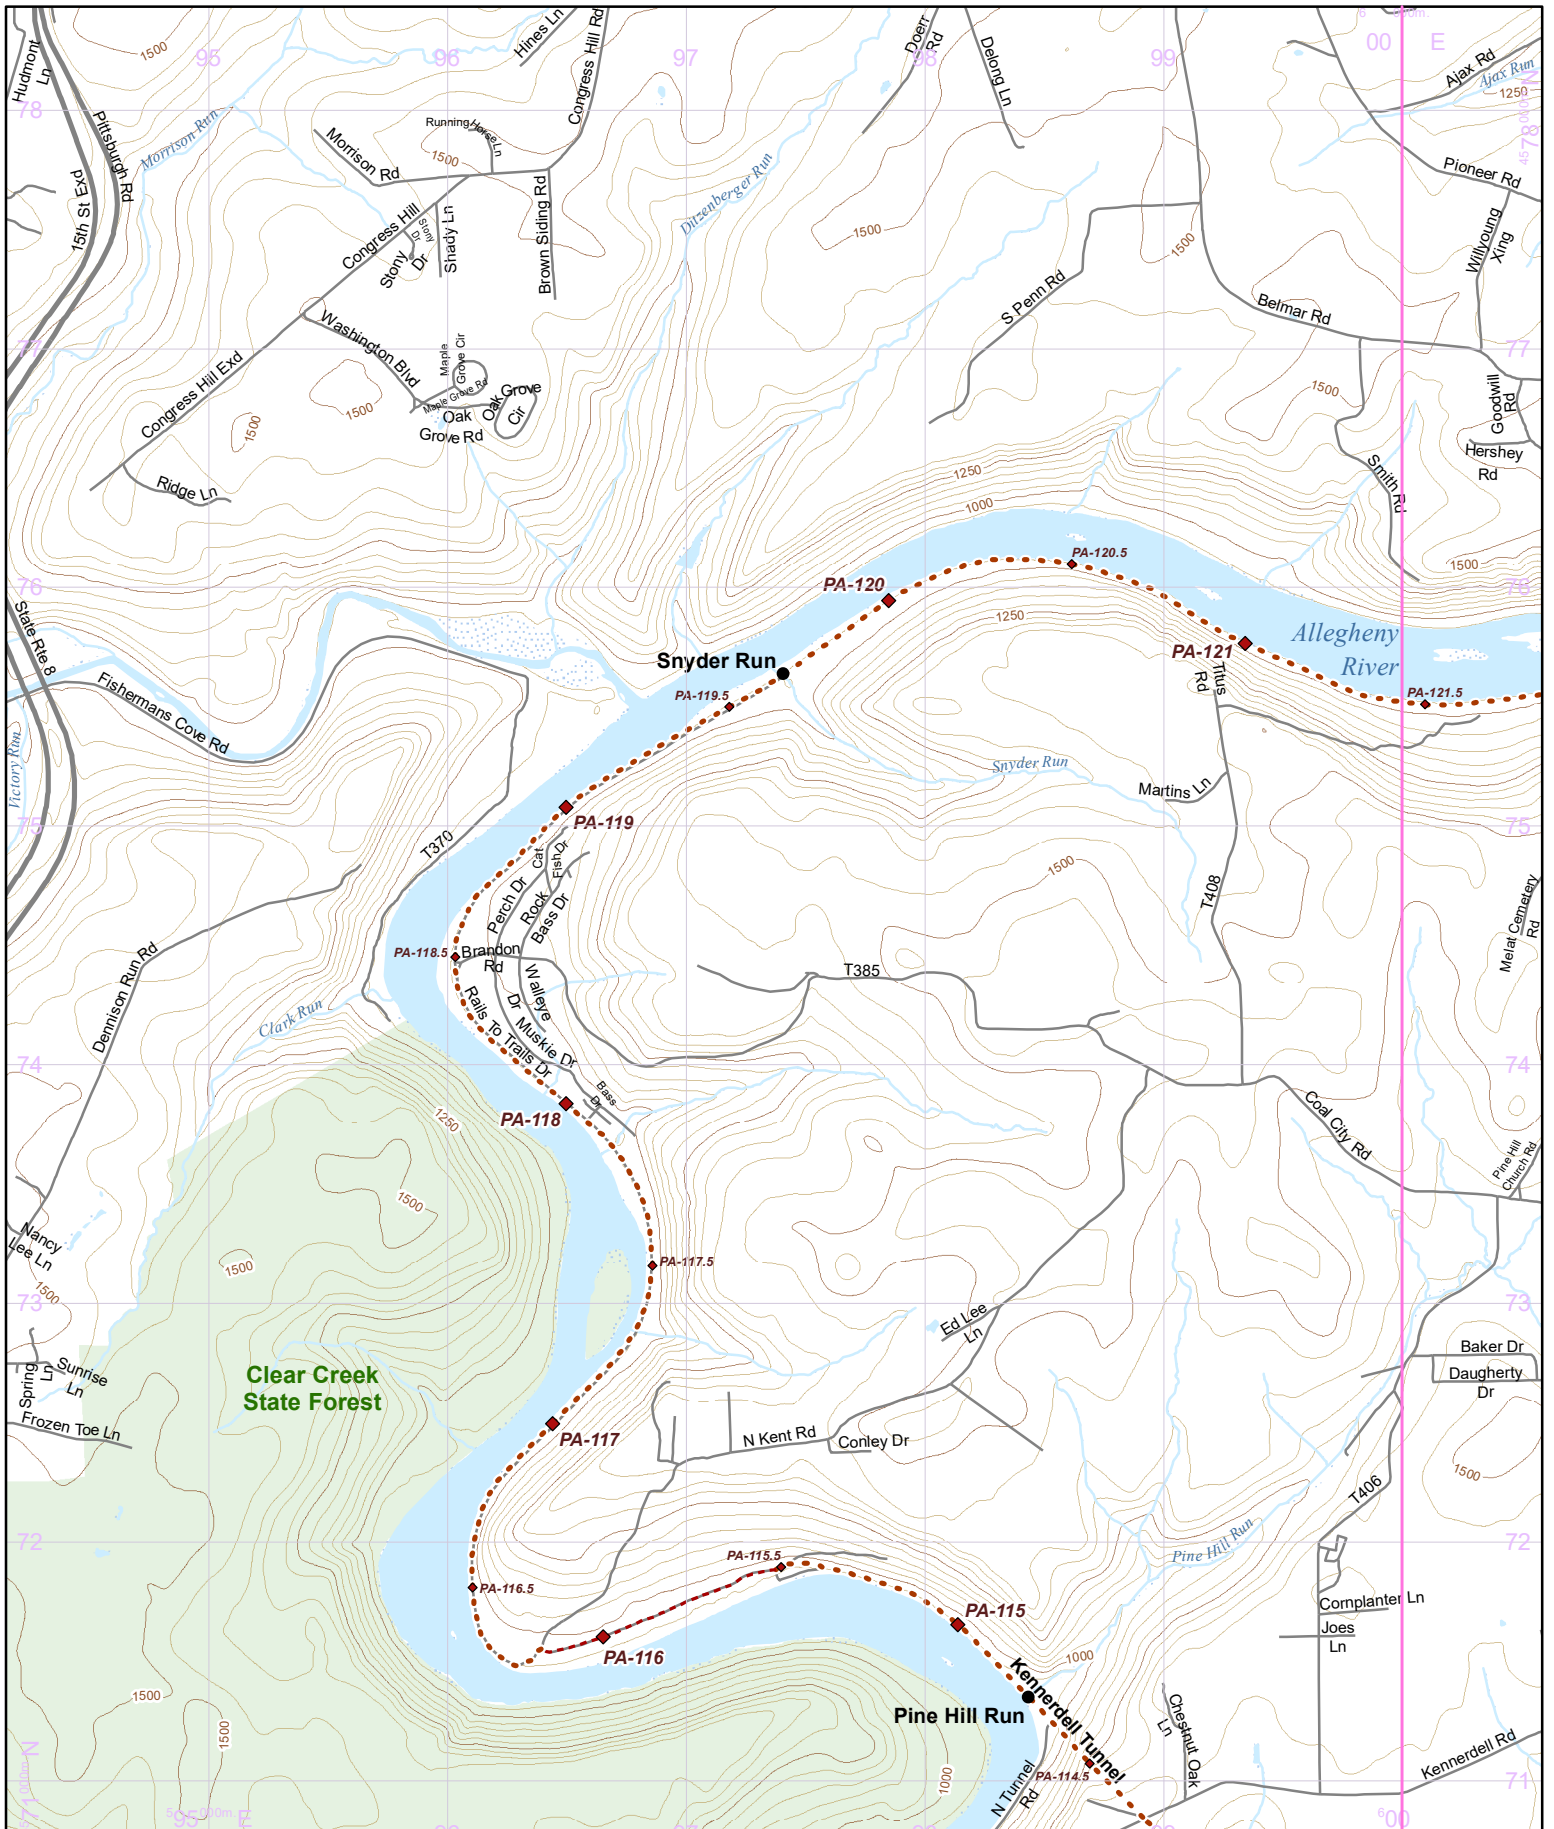

- Parking
- Camping
- Point of Interest
- NCT
- On-Road
- Virtual 1/2 mile Intervals
- Nearby Trail
- 50-foot Contour Interval
- Public Lands
- County Bndry.
- Wetlands

North Country National Scenic Trail

Pennsylvania Section Maps

PA-019

Clarion Chapter Region

Warning: Reroutes will shift all of the mile points in a state.

Make sure everyone in your group has the most recent maps and information by visiting: northcountrytrail.org

Update Version - 3/29/2024

Use this map on your mobile device w/ the "PDFMaps" app from Avenza - <http://avenza.com/pdf-maps>
To add this map at no cost from the Avenza Store, visit:
<https://northcountrytrail.org/the-trail/trail-map-and-downloads/>
Under "Mobile Maps"

N 1:31,680 UTM 17 NAD 83

1 in = 0.5 miles

Hike it. Build it. Love it. Support it. Please support the mapping program with a gift today. Enjoy your complimentary North Country National Scenic Trail map download, and happy hiking!