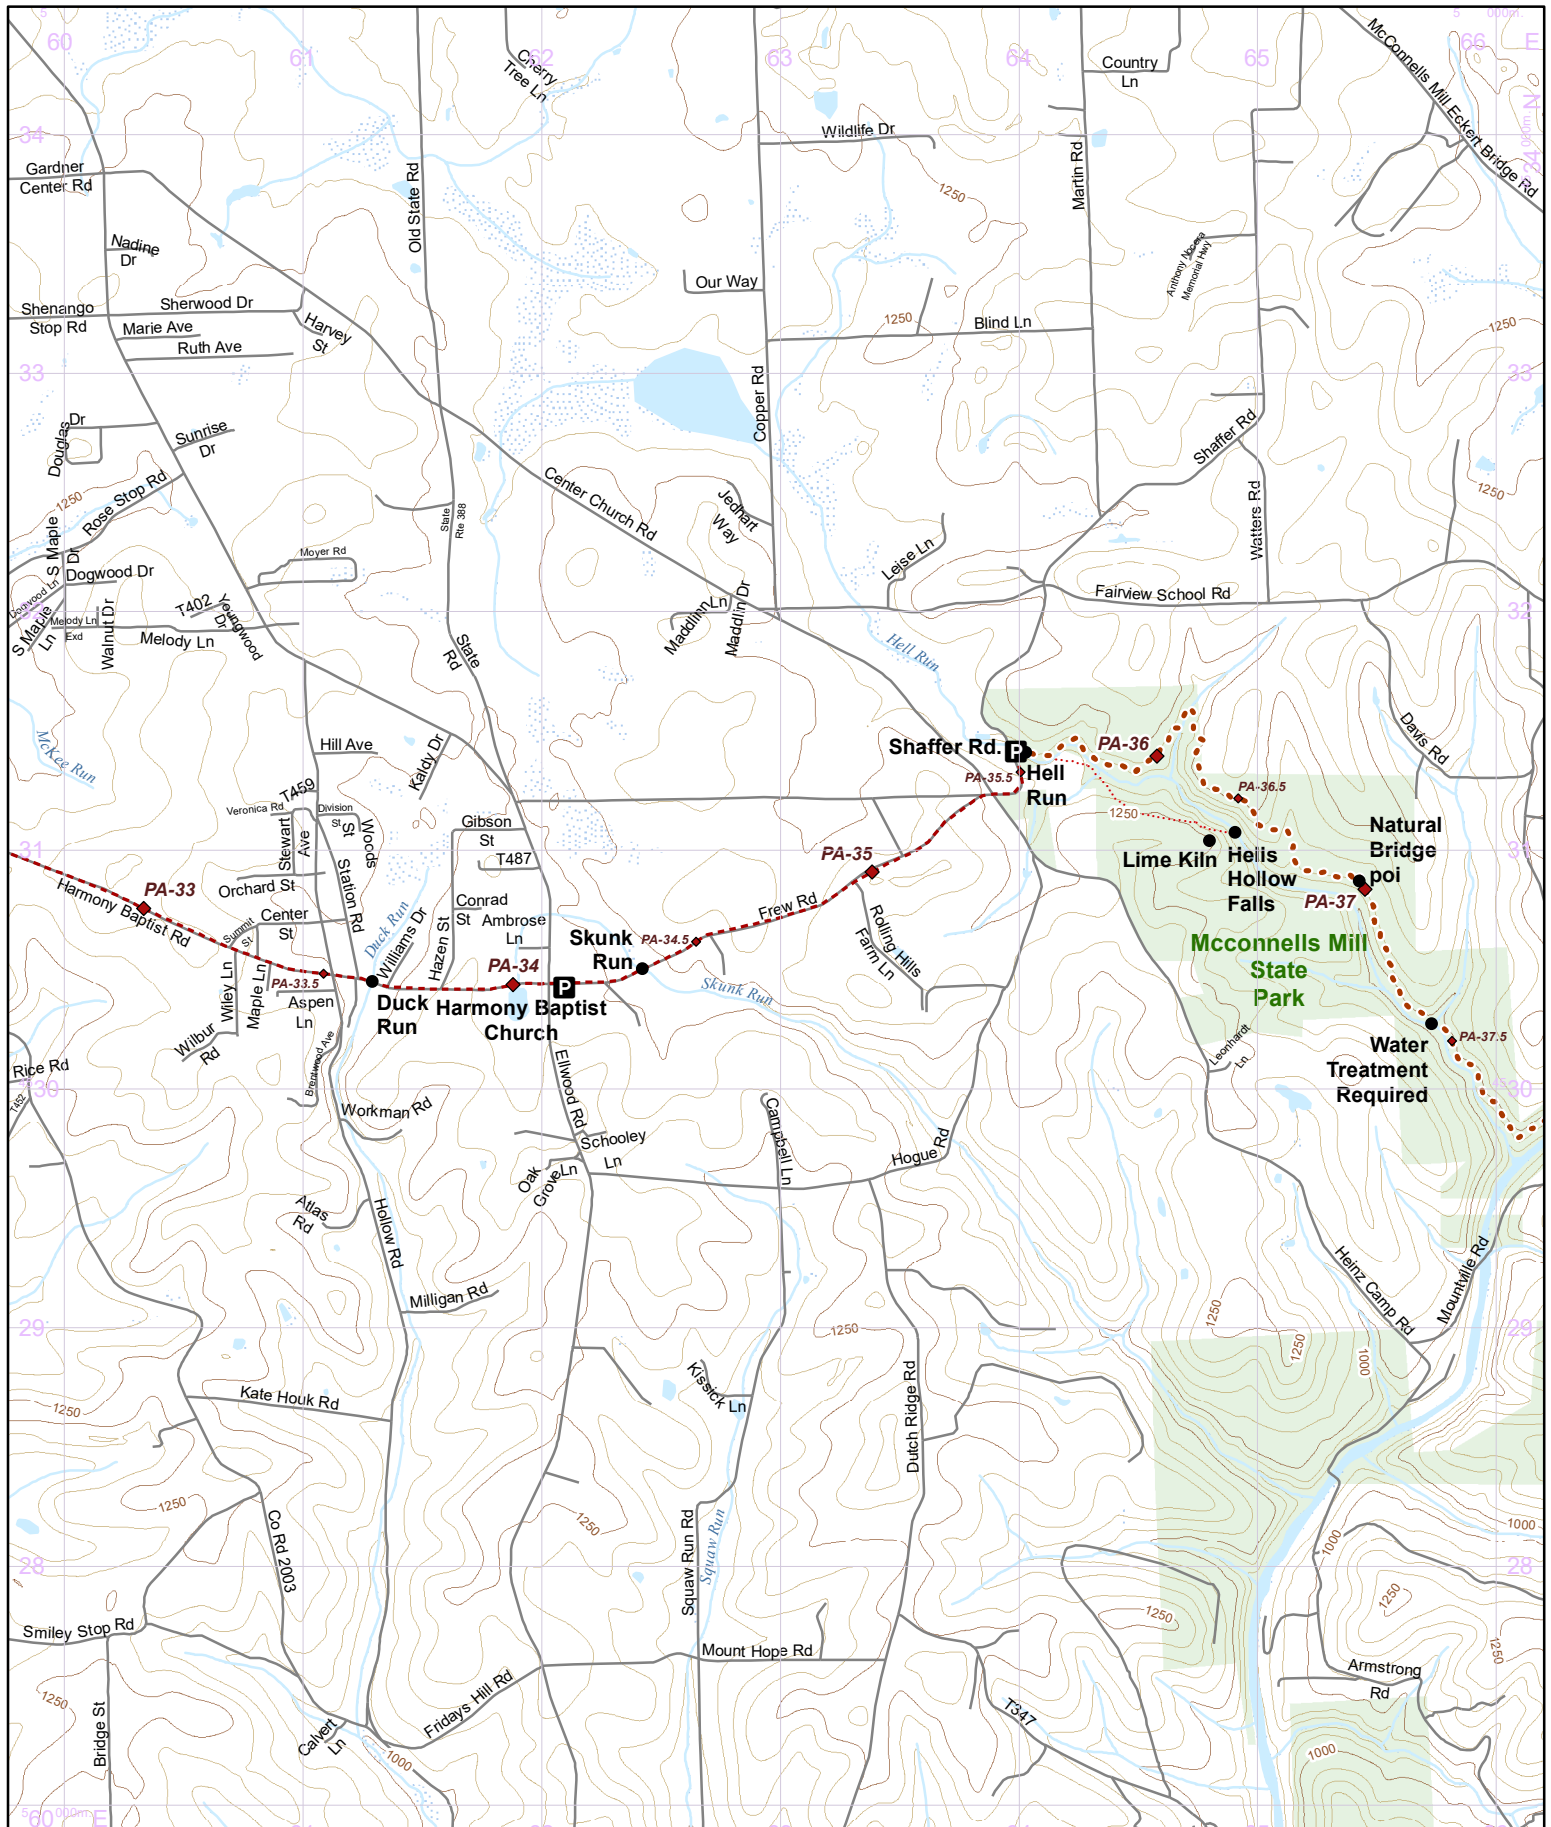

- Parking
- Camping
- Point of Interest
- Virtual 1/2 mile Intervals
- NCT
- On-Road
- Nearby Trail
- 50-foot Contour Interval
- Public Lands
- County Bndry.
- Wetlands

North Country National Scenic Trail

Pennsylvania Section Maps
PA-006
Wampum Chapter Region

Warning: Reroutes will shift all of the mile points in a state. Make sure everyone in your group has the most recent maps and information by visiting: northcountrytrail.org
Update Version - 3/29/2024

Use this map on your mobile device w/ the "PDFMaps" app from Avenza - <http://avenza.com/pdf-maps>
To add this map at no cost from the Avenza Store, visit: <https://northcountrytrail.org/the-trail/trail-map-and-downloads/>
Under "Mobile Maps"

Hike it. Build it. Love it. Support it. Please support the mapping program with a gift today. Enjoy your complimentary North Country National Scenic Trail map download, and happy hiking!