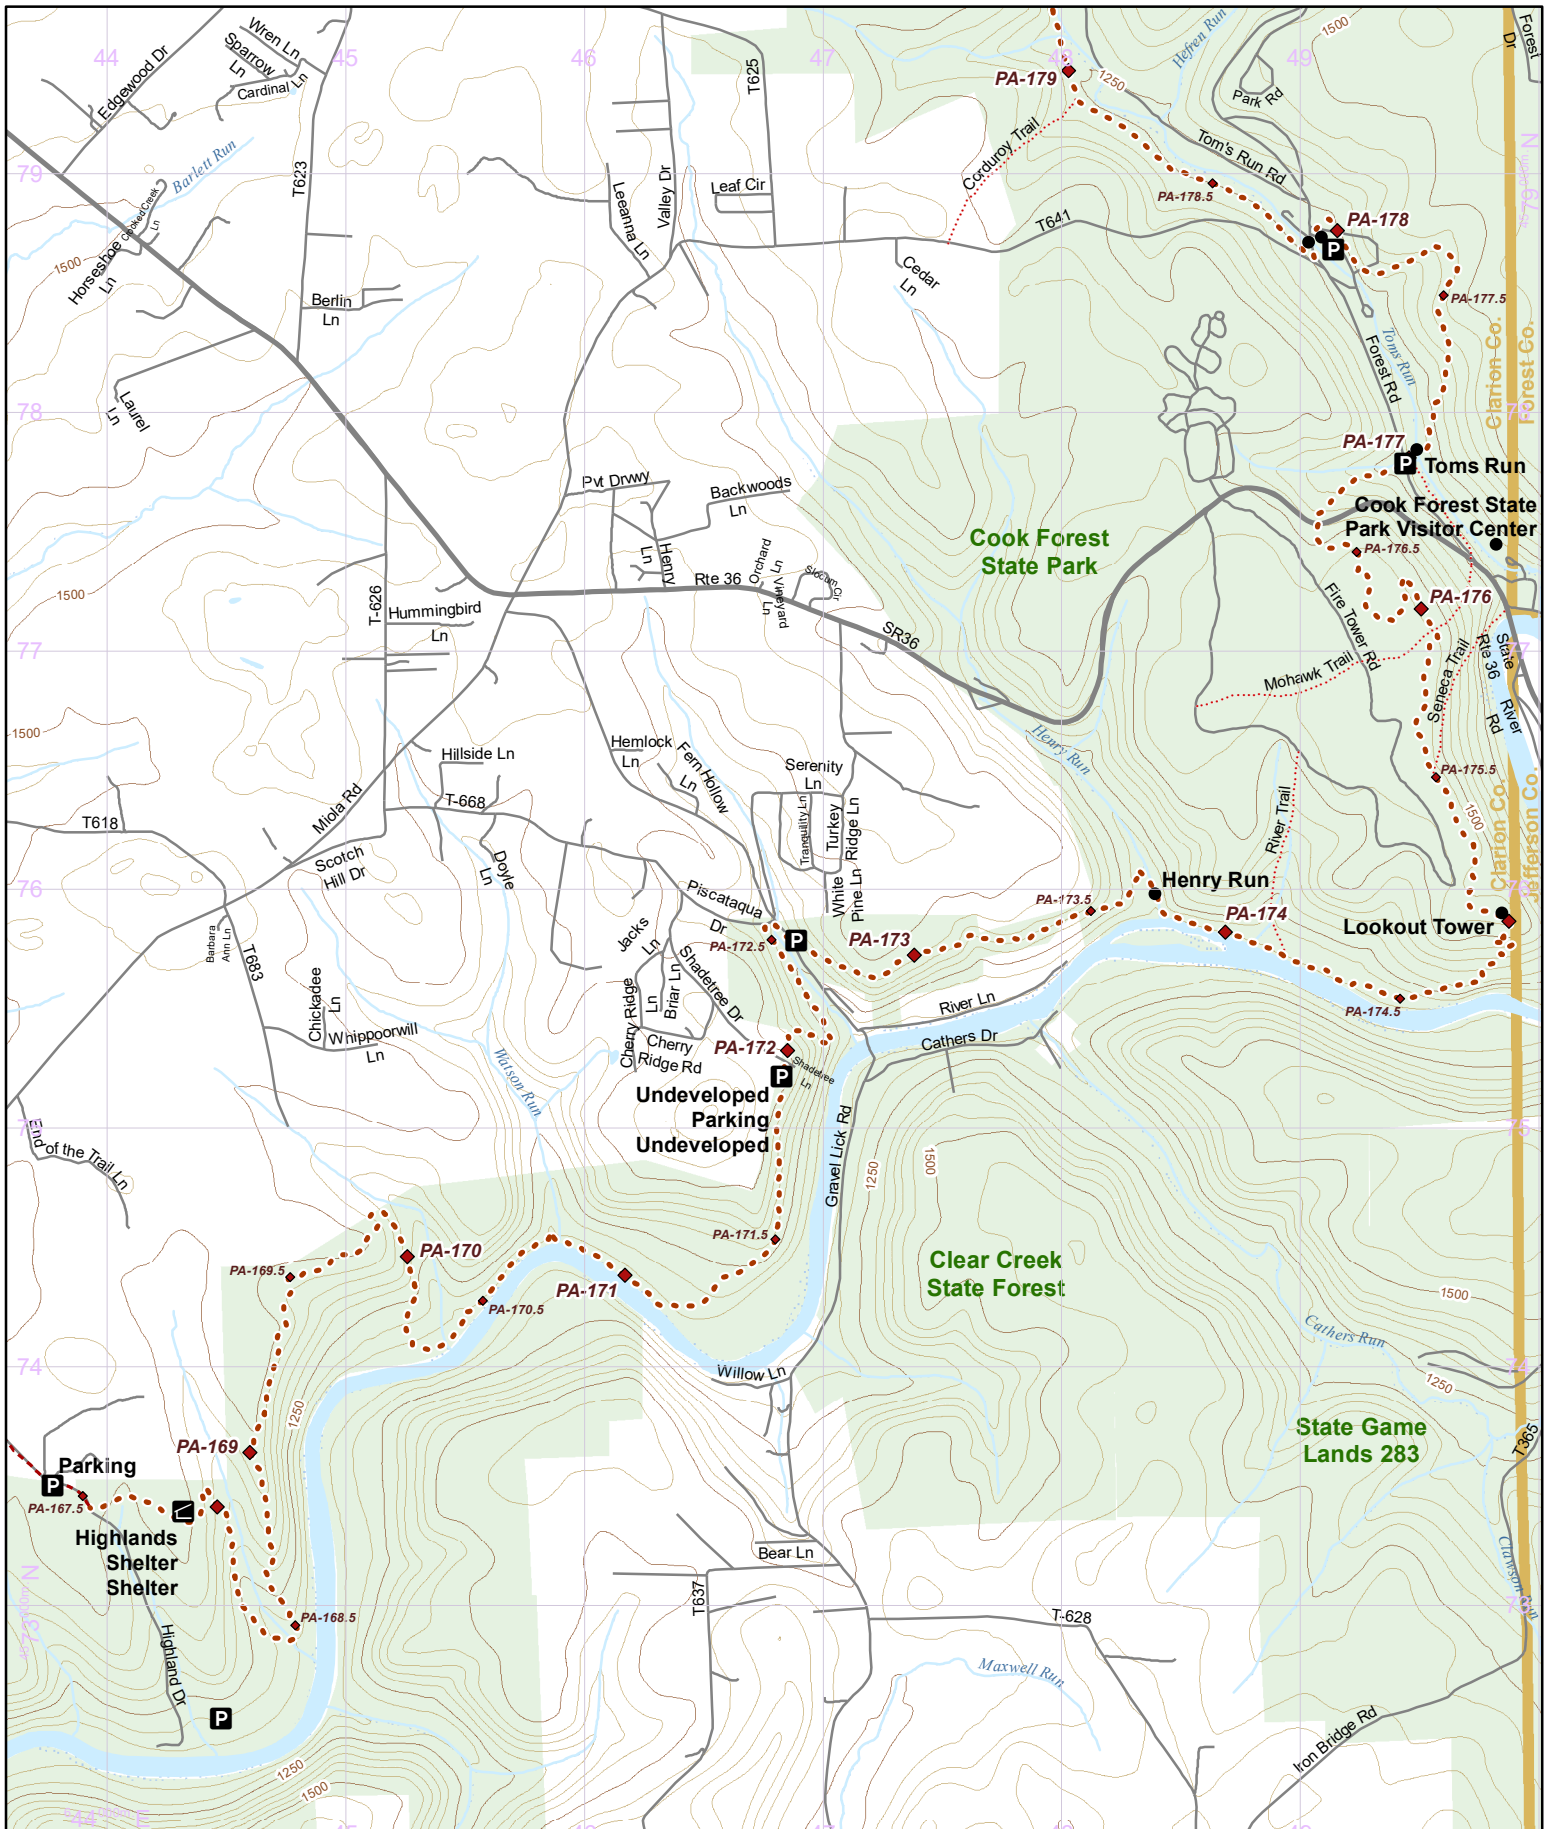

- Parking
- Camping
- Point of Interest
- NCT
- On-Road
- Virtual 1/2 mile Intervals
- Nearby Trail
- 50-foot Contour Interval
- Public Lands
- County Bndry.
- Wetlands

North Country National Scenic Trail

Pennsylvania Section Maps

PA-028

Clarion Chapter Region

Warning: Reroutes will shift all of the mile points in a state.

Update Version - 3/29/2024

Use this map on your mobile device w/ the "PDFMaps" app from Avenza - <http://avenza.com/pdf-maps>
To add this map at no cost from the Avenza Store, visit:
<https://northcountrytrail.org/the-trail/trail-map-and-downloads/>
Under "Mobile Maps"

N 1:31,680 UTM 17 NAD 83

Hike it. Build it. Love it. Support it. Please support the mapping program with a gift today. Enjoy your complimentary North Country National Scenic Trail map download, and happy hiking!