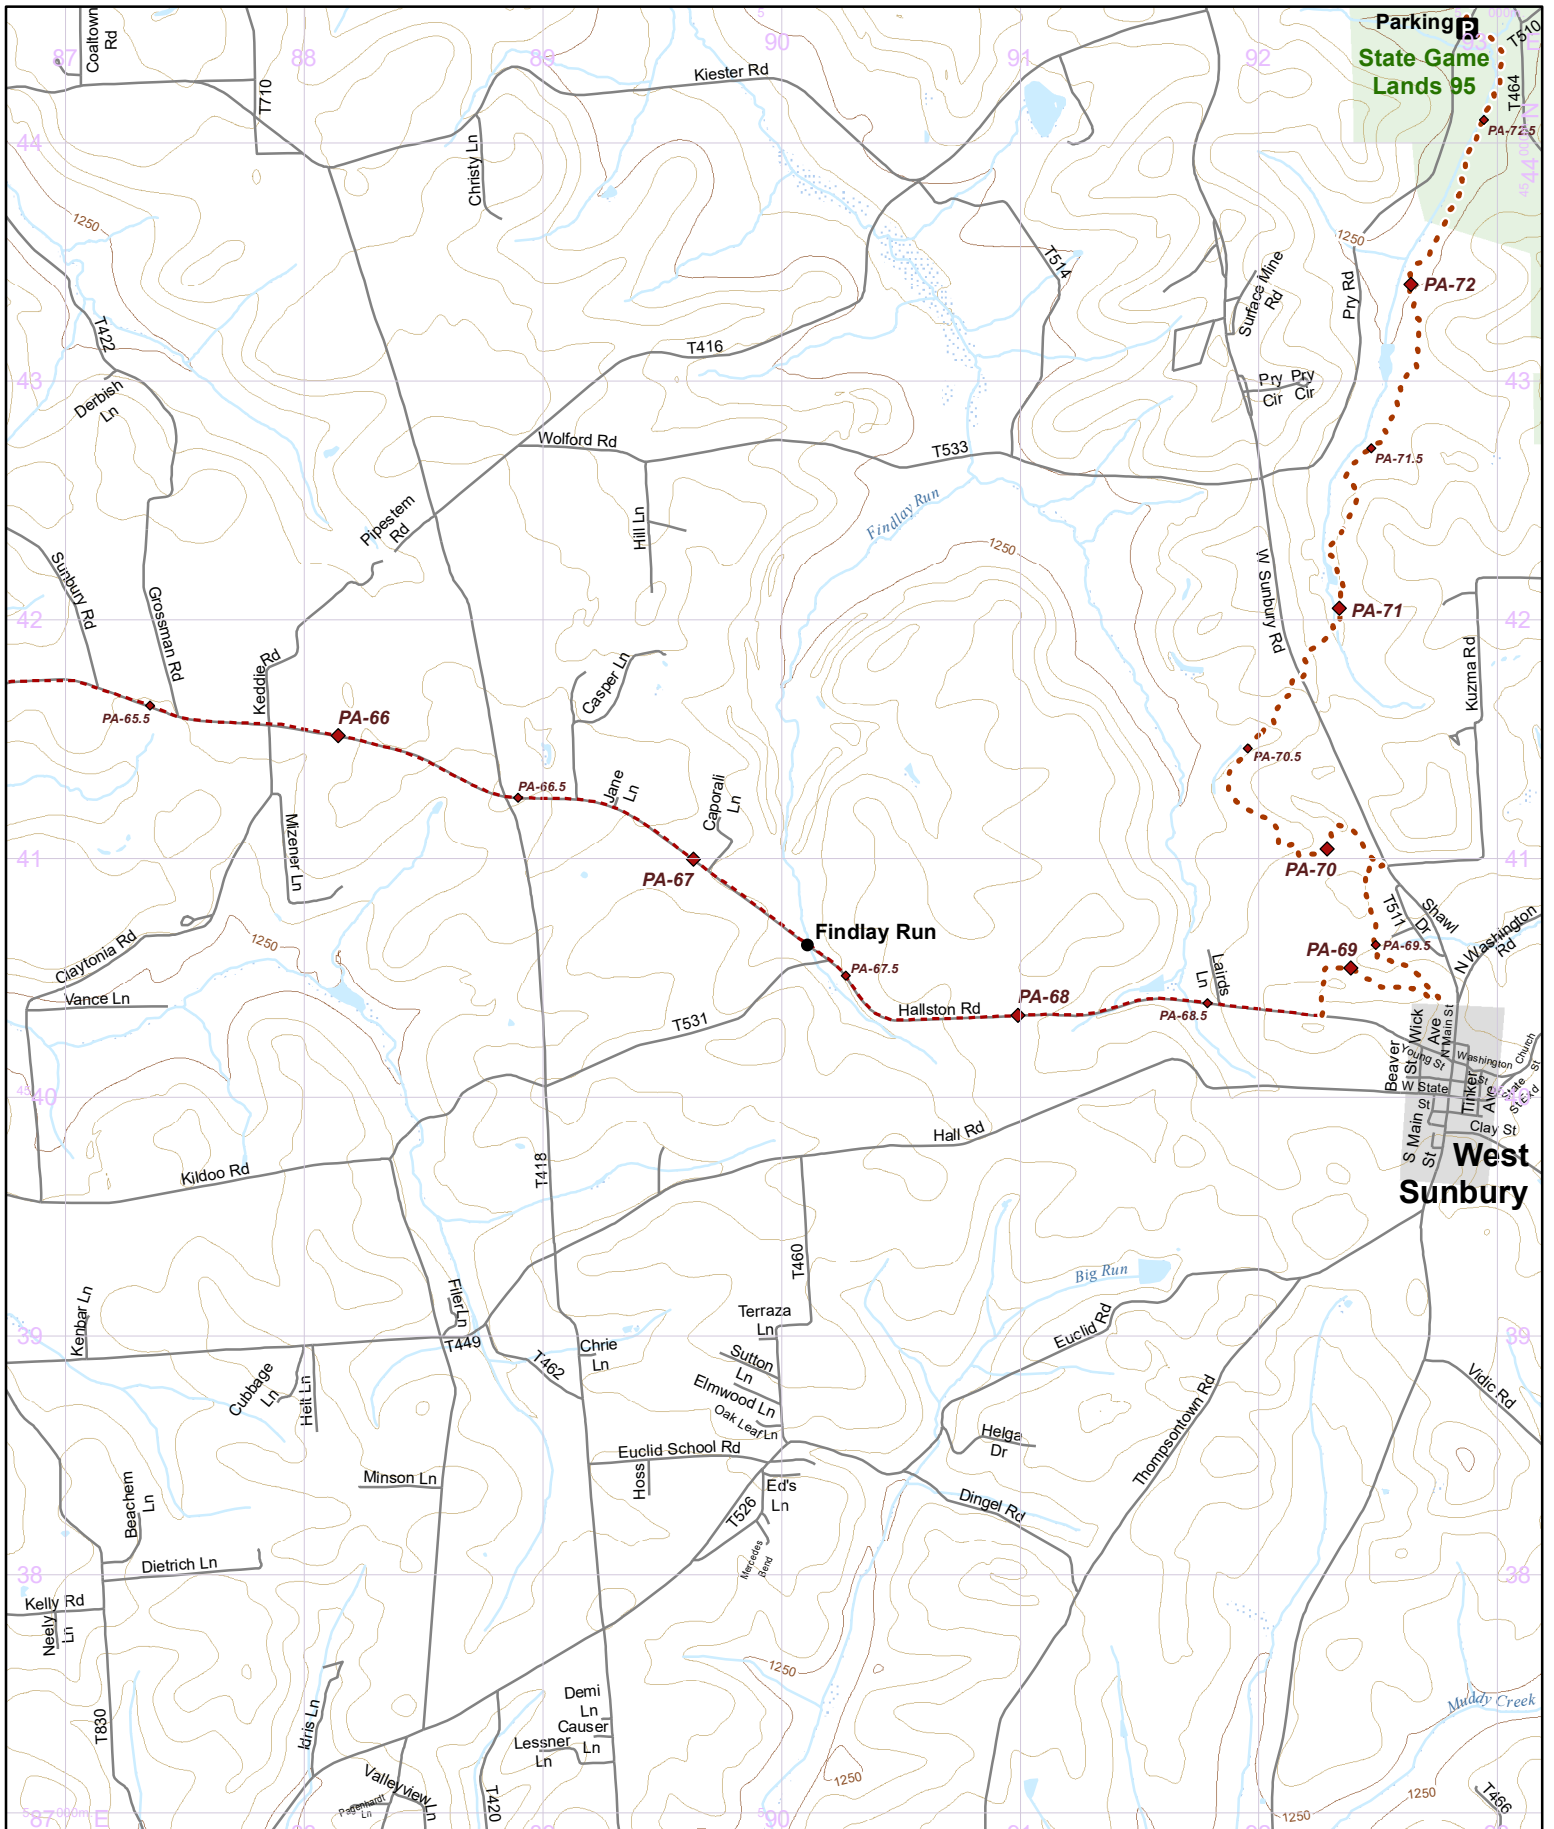

Parking
State Game Lands 95

West Sunbury

- Parking
- Camping
- Point of Interest
- Virtual 1/2 mile Intervals
- NCT
- On-Road
- Nearby Trail
- 50-foot Contour Interval
- Public Lands
- County Bndry.
- Wetlands

North Country National Scenic Trail

Pennsylvania Section Maps
PA-011
Butler Chapter Region

Warning: Reroutes will shift all of the mile points in a state.
Make sure everyone in your group has the most recent maps and information by visiting: northcountrytrail.org
Update Version - 3/29/2024

Use this map on your mobile device w/ the "PDFMaps" app from Avenza - <http://avenza.com/pdf-maps>
To add this map at no cost from the Avenza Store, visit:
<https://northcountrytrail.org/the-trail/trail-map-and-downloads/>
Under "Mobile Maps"

N 1:31,680 UTM 17 NAD 83
1 in = 0.5 miles

Hike it. Build it. Love it. Support it. Please support the mapping program with a gift today. Enjoy your complimentary North Country National Scenic Trail map download, and happy hiking!