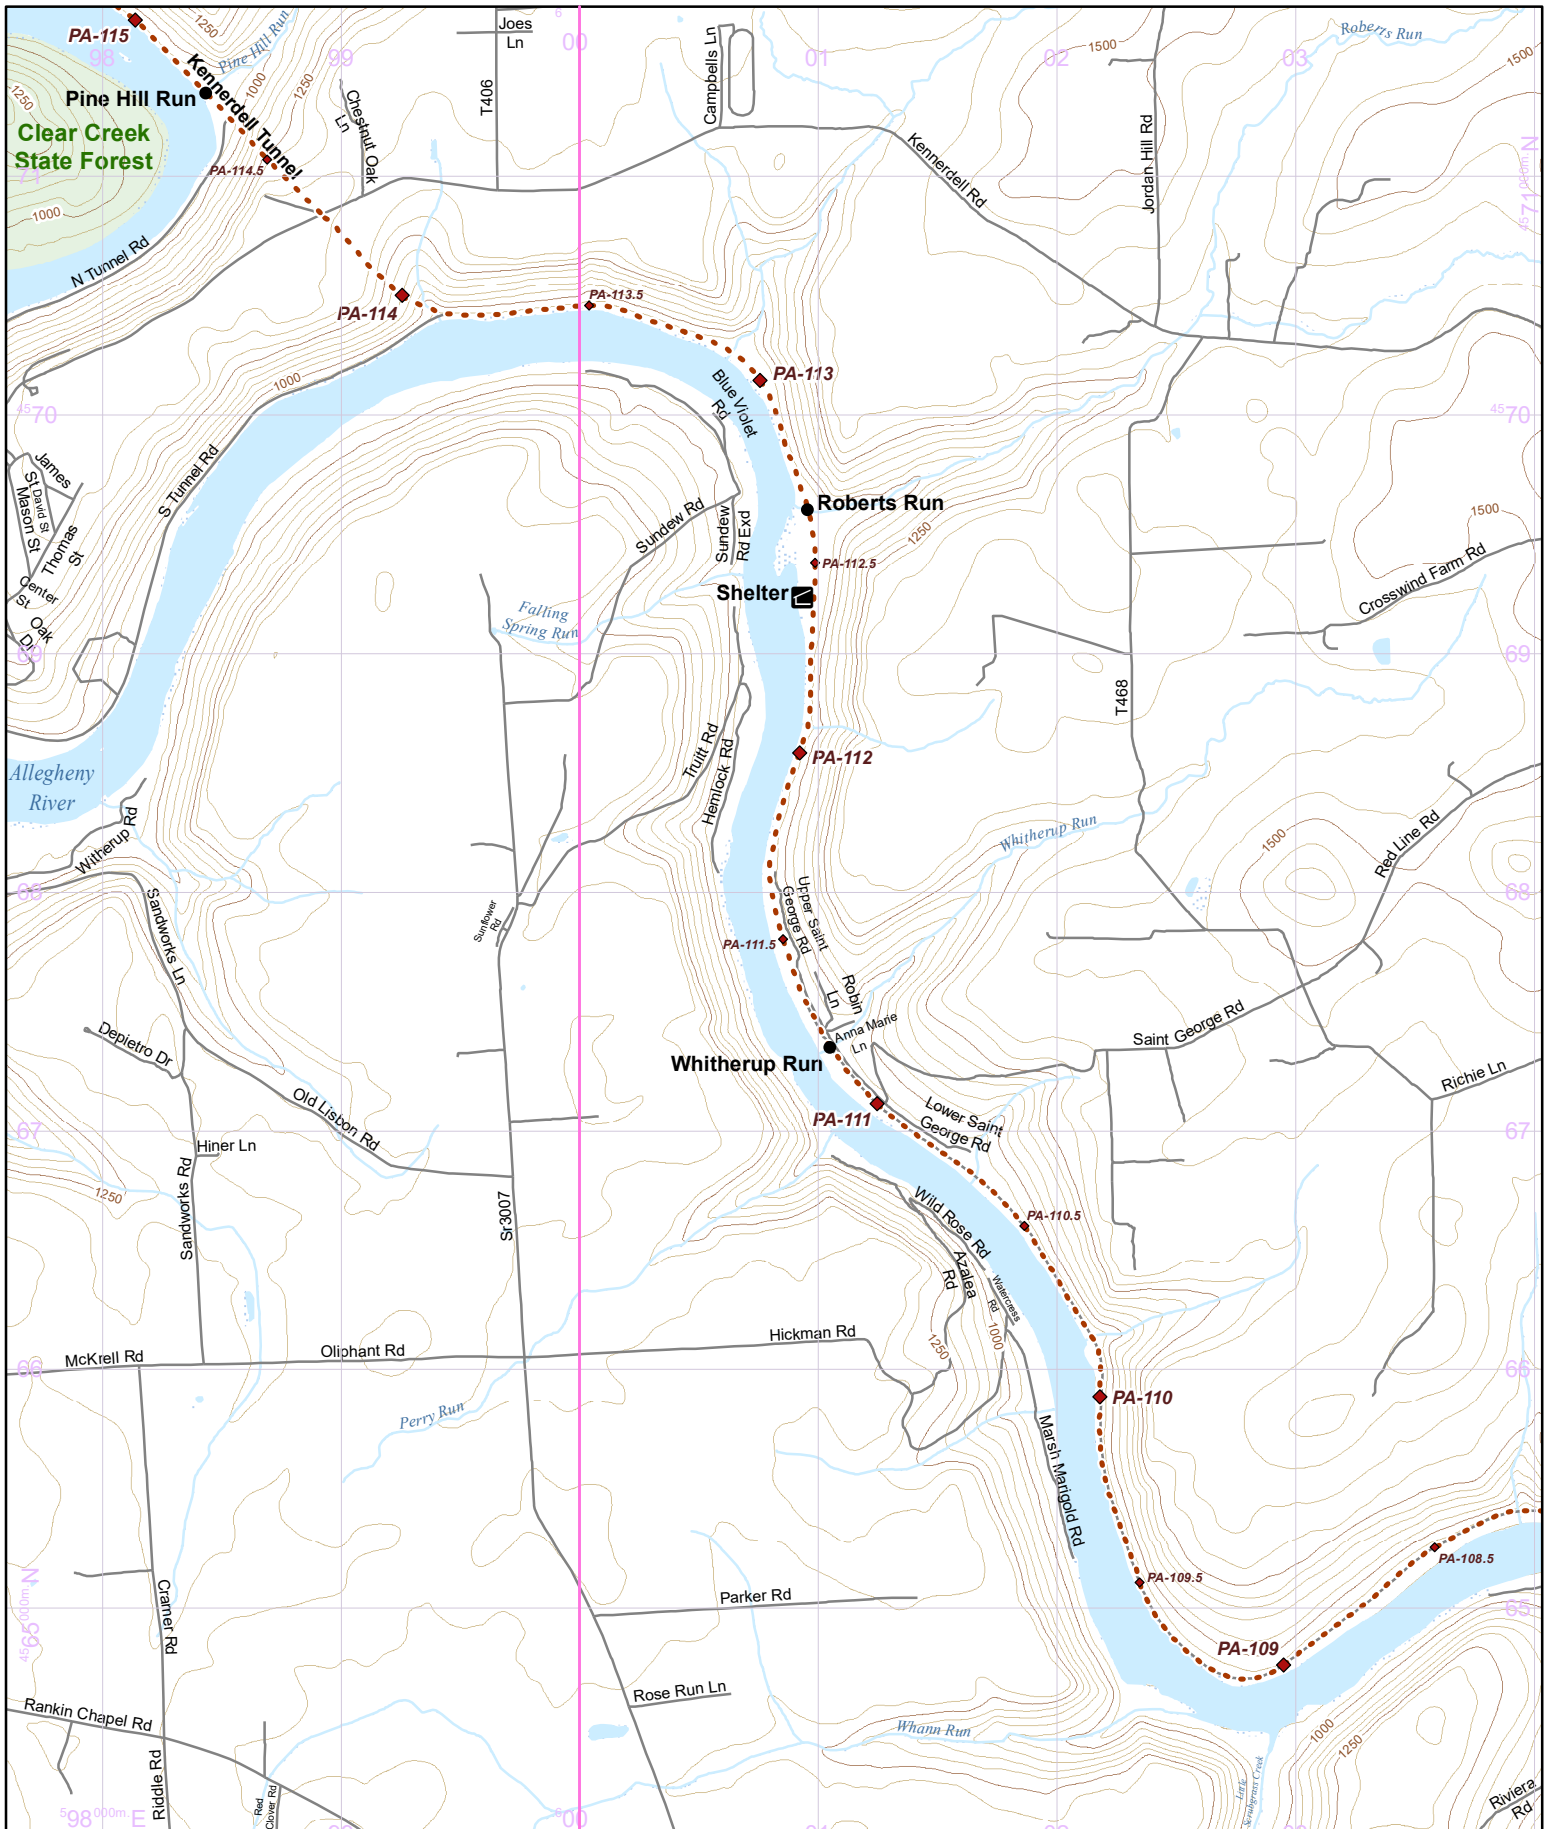

- Parking
- Camping
- Point of Interest
- NCT
- On-Road
- Virtual 1/2 mile Intervals
- Nearby Trail
- 50-foot Contour Interval
- Public Lands
- County Bndry.
- Wetlands

North Country National Scenic Trail

Pennsylvania Section Maps

PA-018

Clarion Chapter Region

Warning: Reroutes will shift all of the mile points in a state.

Make sure everyone in your group has the most recent maps and information by visiting: northcountrytrail.org

Update Version - 3/29/2024

Use this map on your mobile device w/ the "PDFMaps" app from Avenza - <http://avenza.com/pdf-maps>
To add this map at no cost from the Avenza Store, visit:
<https://northcountrytrail.org/the-trail/trail-map-and-downloads/>
Under "Mobile Maps"

N 1:31,680 UTM 17 NAD 83

1 in = 0.5 miles

Hike it. Build it. Love it. Support it. Please support the mapping program with a gift today. Enjoy your complimentary North Country National Scenic Trail map download, and happy hiking!