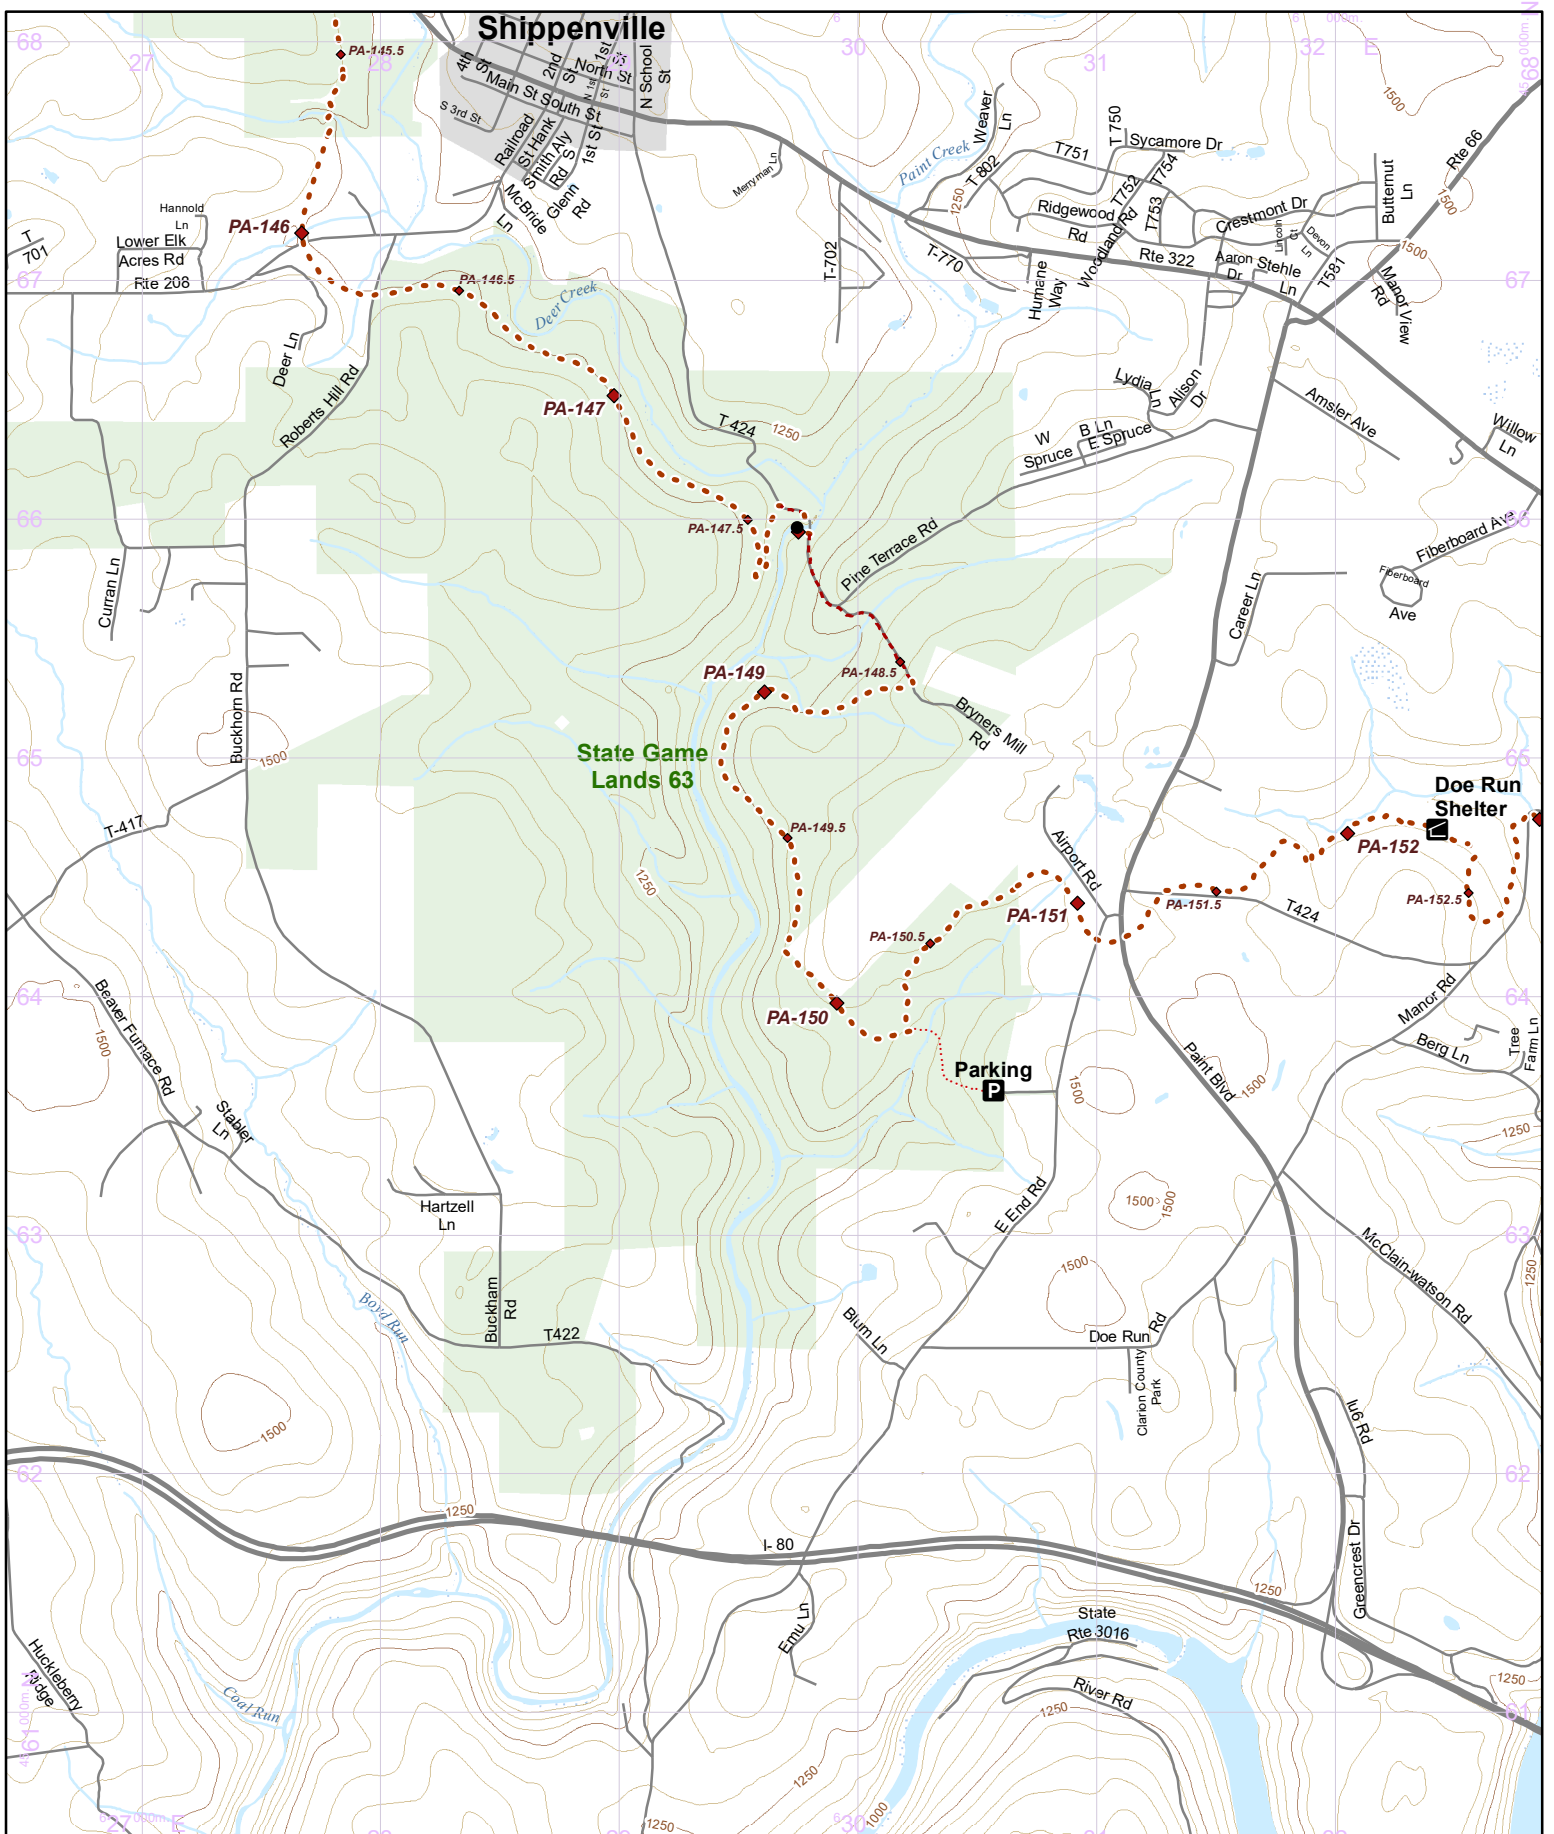

- Parking
- Camping
- Point of Interest
- NCT
- On-Road
- Virtual 1/2 mile Intervals
- Nearby Trail
- 50-foot Contour Interval
- Public Lands
- County Bndry.
- Wetlands

North Country National Scenic Trail

Pennsylvania Section Maps

PA-025

Clarion Chapter Region

Warning: Reroutes will shift all of the mile points in a state.

Make sure everyone in your group has the most recent maps and information by visiting: northcountrytrail.org

Update Version - 3/29/2024

Use this map on your mobile device w/ the "PDFMaps" app from Avenza - <http://avenza.com/pdf-maps>
To add this map at no cost from the Avenza Store, visit:
<https://northcountrytrail.org/the-trail/trail-map-and-downloads/>
Under "Mobile Maps"

N 1:31,680 UTM 17 NAD 83

1 in = 0.5 miles

Hike it. Build it. Love it. Support it. Please support the mapping program with a gift today. Enjoy your complimentary North Country National Scenic Trail map download, and happy hiking!