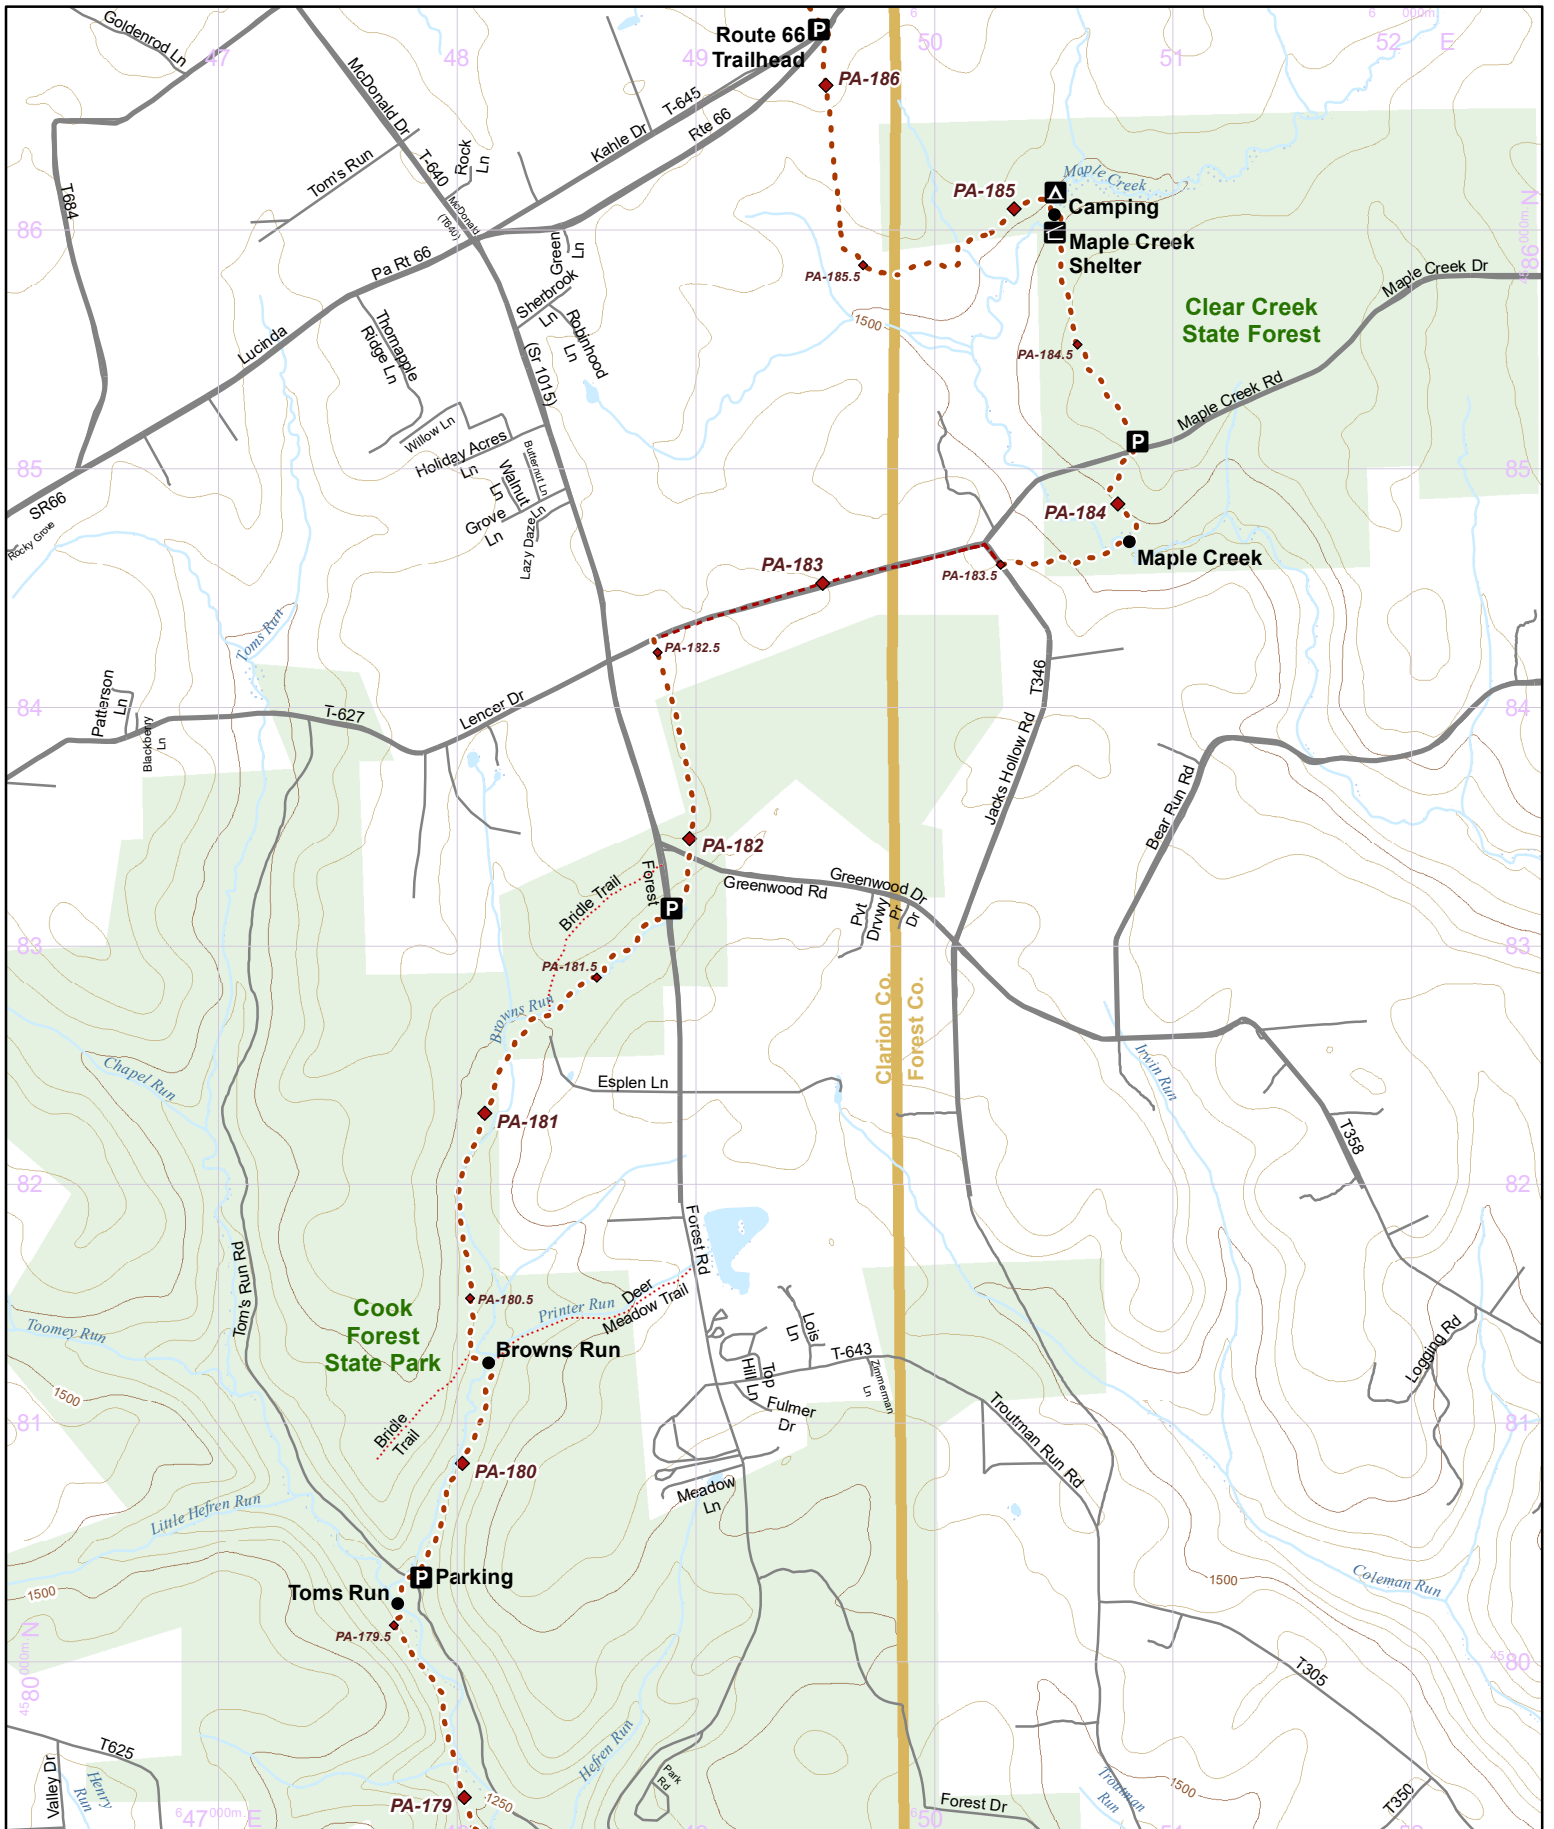

N 1:31,680 UTM 17 NAD 83

Hike it. Build it. Love it. Support it. Please support the mapping program with a gift today. Enjoy your complimentary North Country National Scenic Trail map download, and happy hiking!