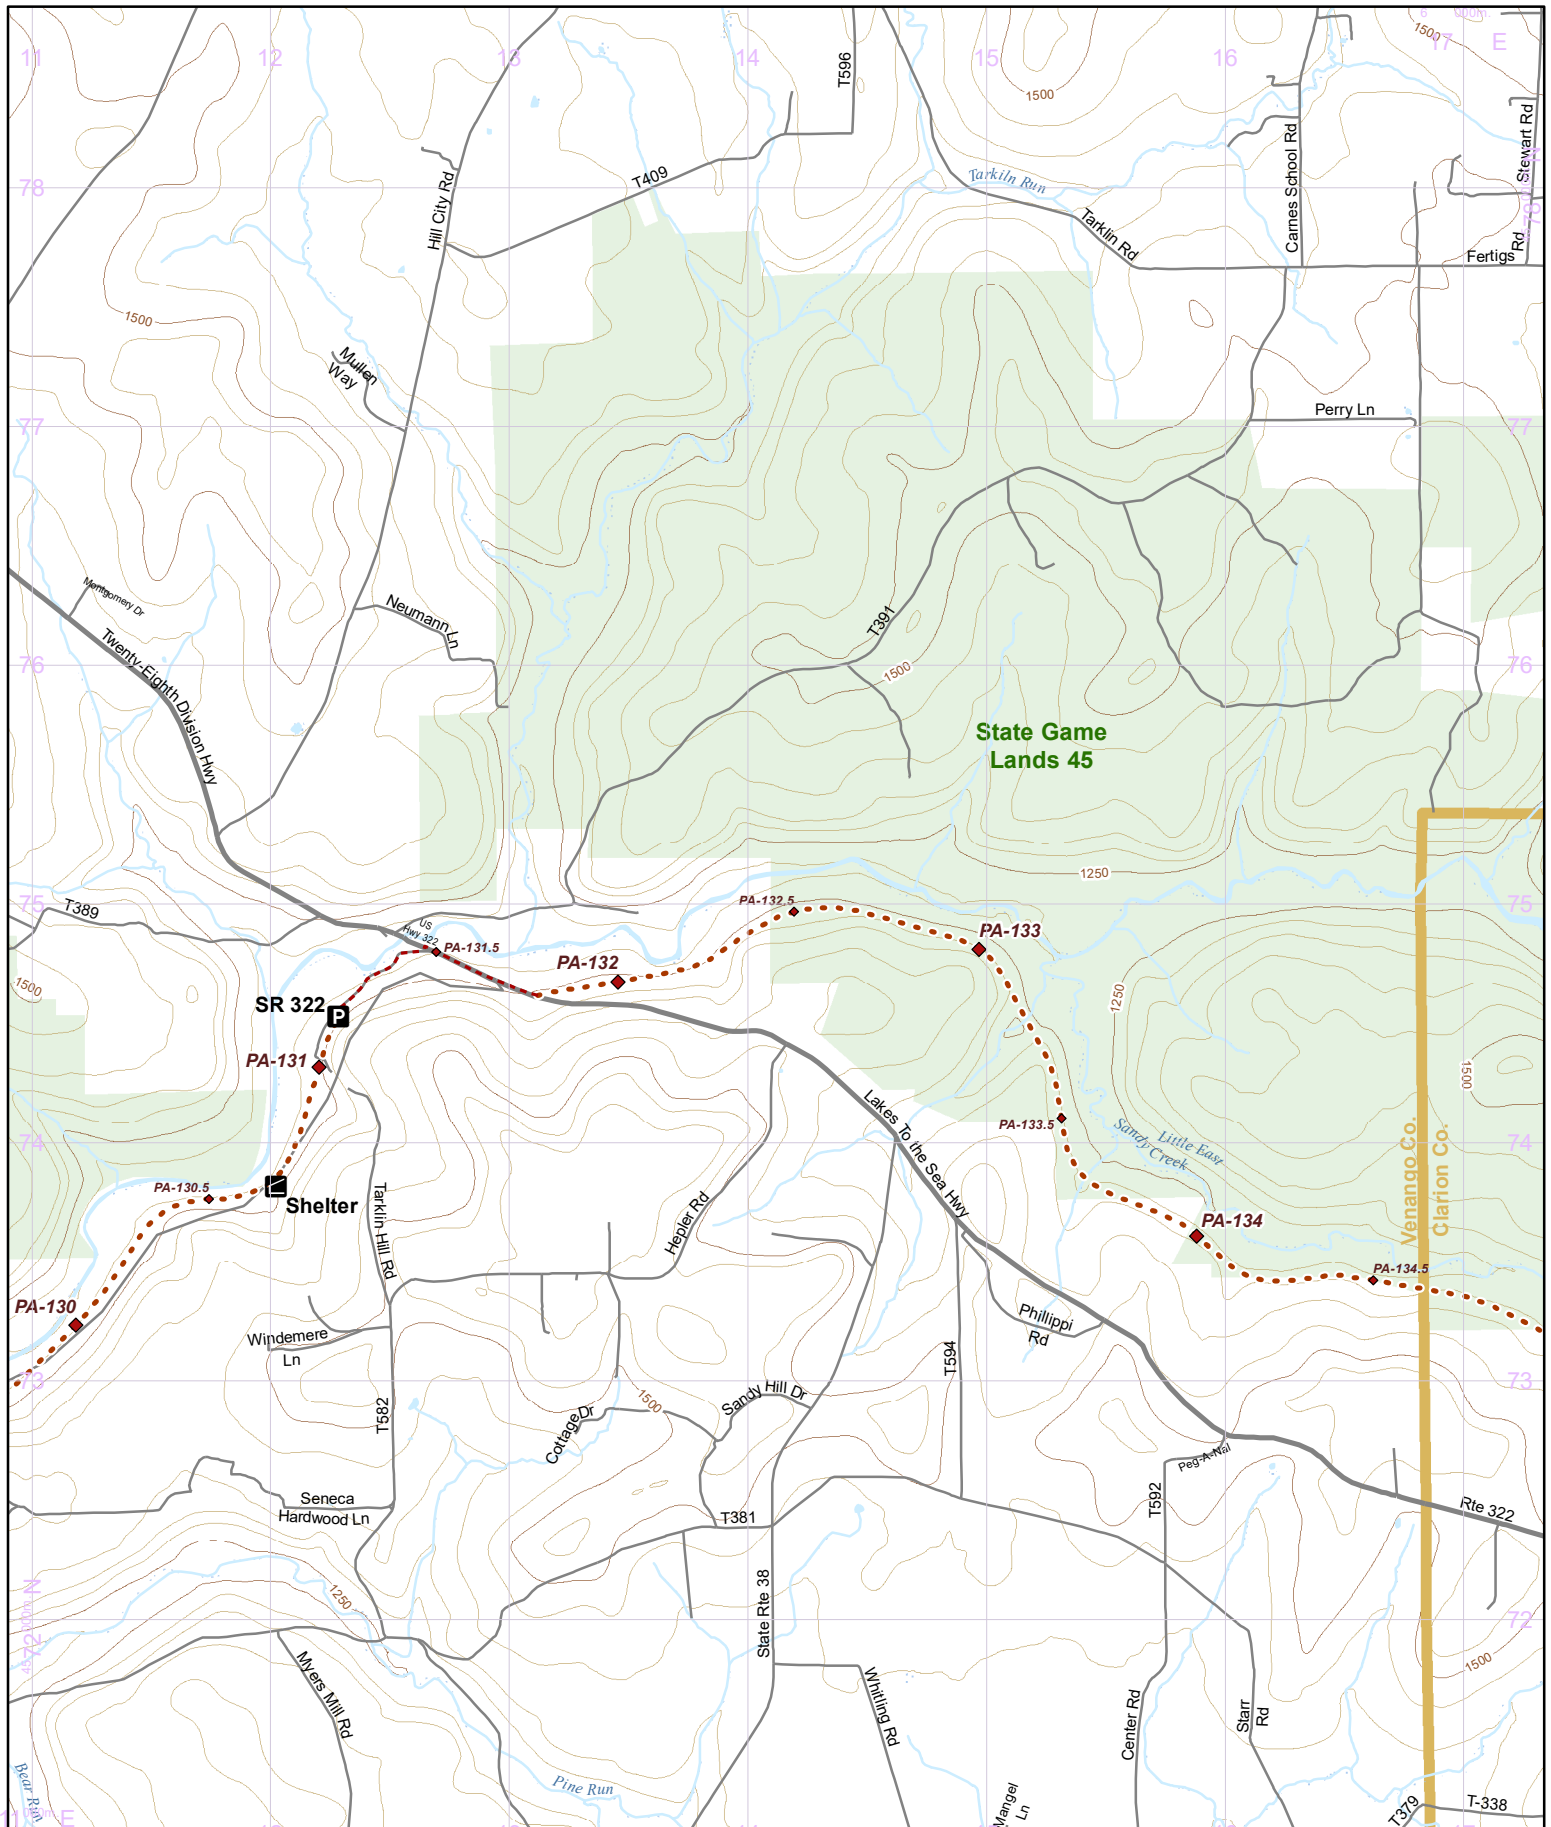

Hike it. Build it. Love it. Support it. Please support the mapping program with a gift today. Enjoy your complimentary North Country National Scenic Trail map download, and happy hiking!

- Parking
- Camping
- Point of Interest
- NCT
- On-Road
- Virtual 1/2 mile Intervals
- Nearby Trail
- 50-foot Contour Interval
- Public Lands
- County Bndry
- Wetlands