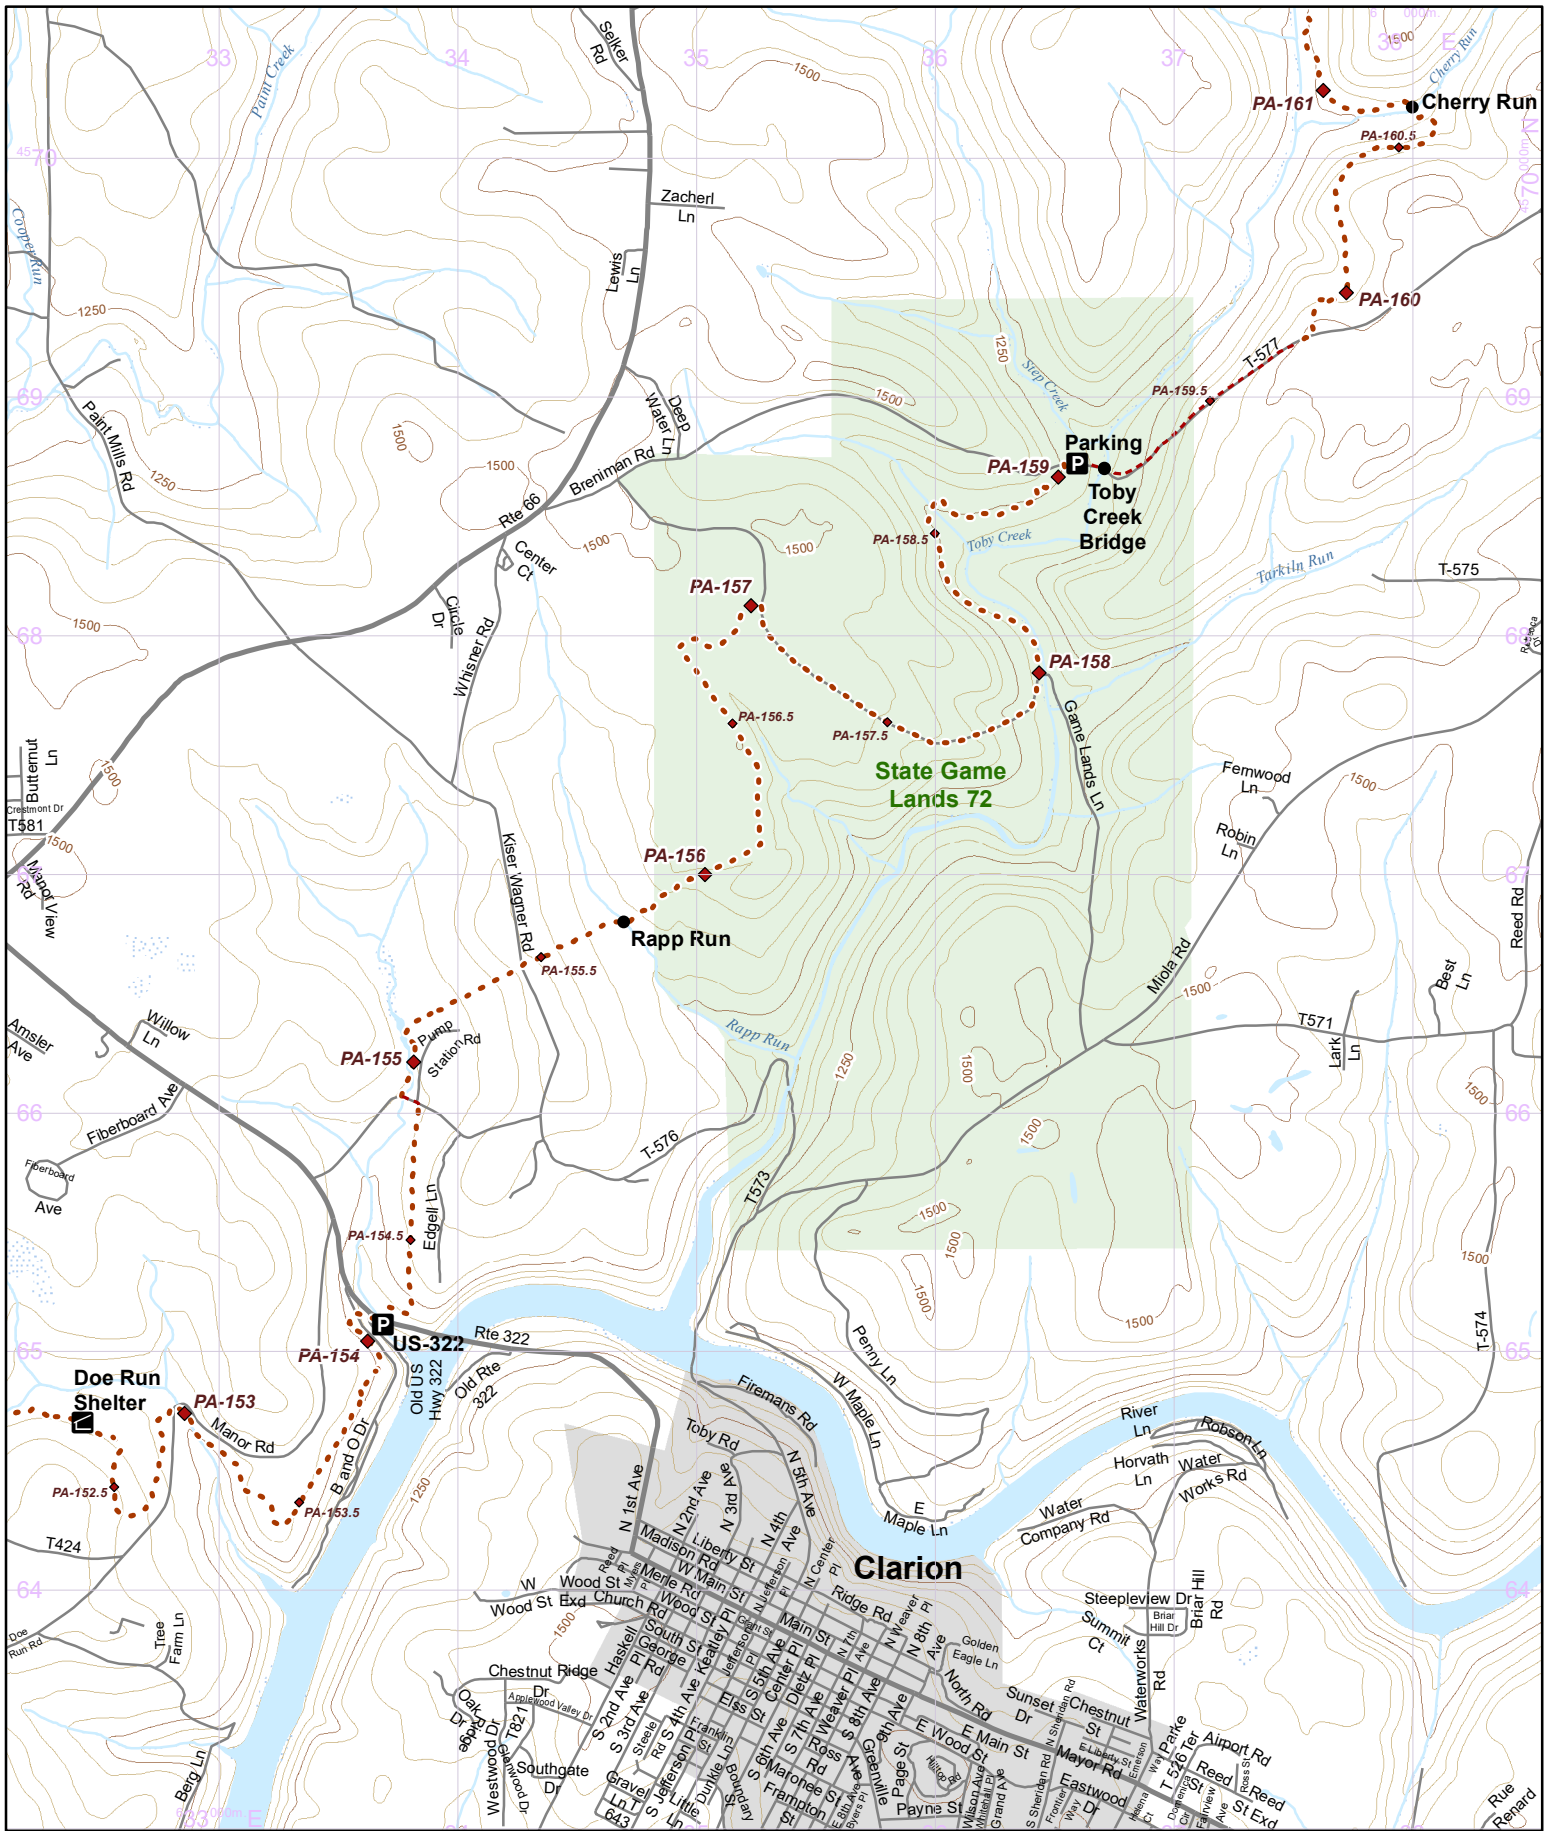

N 1:31,680 UTM 17 NAD 83

1 in = 0.5 miles

Hike it. Build it. Love it. Support it. Please support the mapping program with a gift today. Enjoy your complimentary North Country National Scenic Trail map download, and happy hiking!