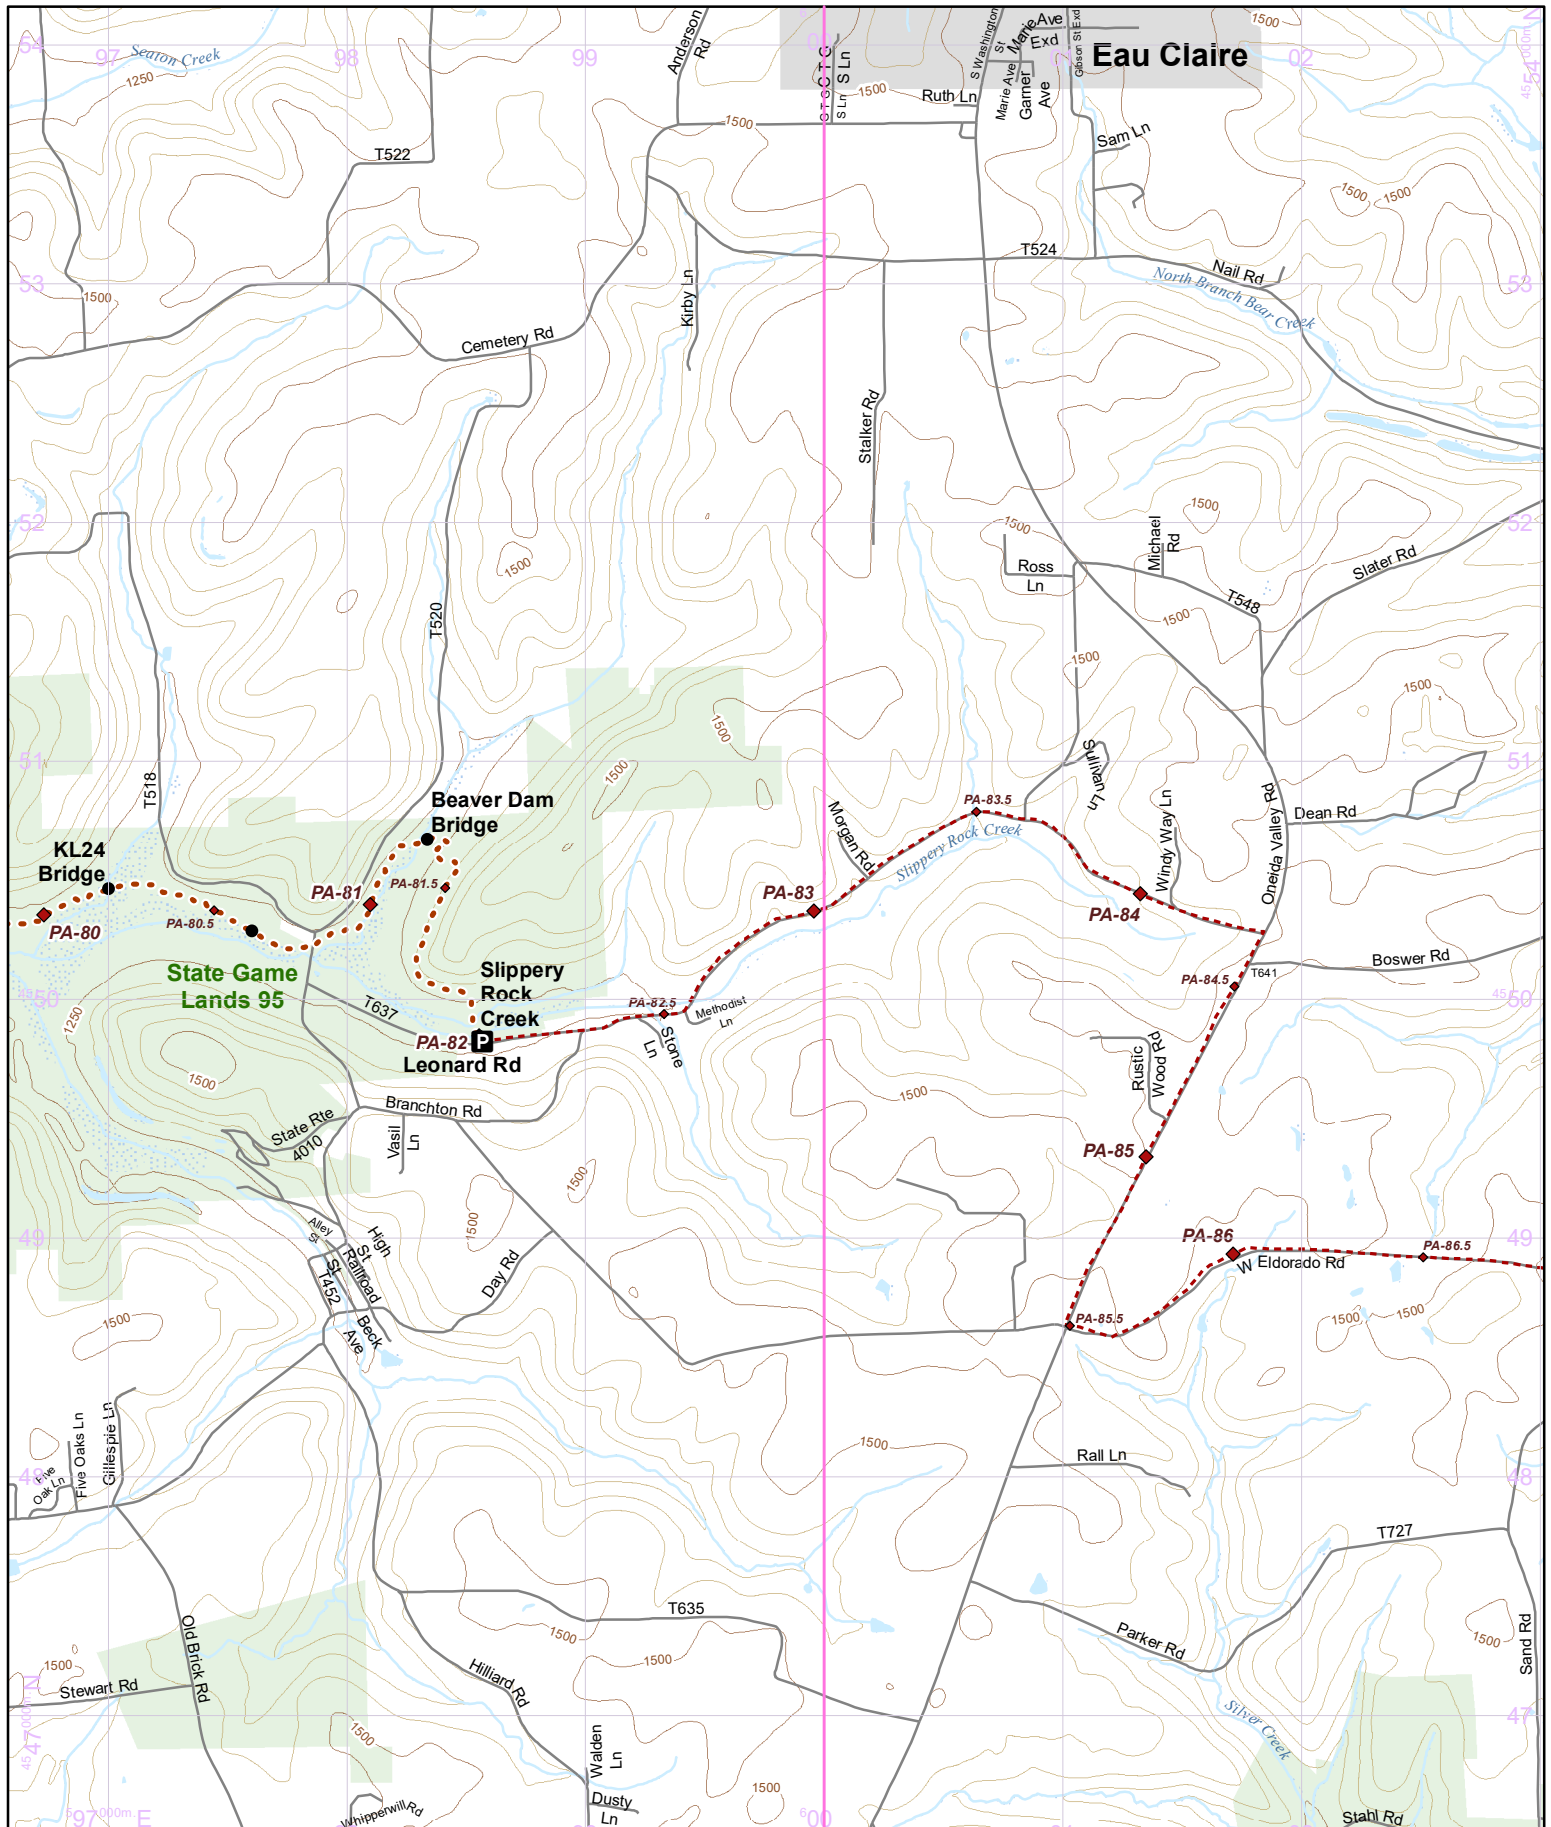

- Parking
- Camping
- Point of Interest
- Virtual 1/2 mile Intervals
- NCT
- On-Road
- Nearby Trail
- 50-foot Contour Interval
- Public Lands
- County Bndry.
- Wetlands

North Country National Scenic Trail

Pennsylvania Section Maps
PA-013
Butler Chapter Region

Warning: Reroutes will shift all of the mile points in a state. Make sure everyone in your group has the most recent maps and information by visiting: northcountrytrail.org
Update Version - 3/29/2024

Use this map on your mobile device w/ the "PDFMaps" app from Avenza - <http://avenza.com/pdf-maps>
To add this map at no cost from the Avenza Store, visit: <https://northcountrytrail.org/the-trail/trail-map-and-downloads/>
Under "Mobile Maps"

N 1:31,680 UTM 17 NAD 83
1 in = 0.5 miles
0 0.25 0.5 Miles

Hike it. Build it. Love it. Support it. Please support the mapping program with a gift today. Enjoy your complimentary North Country National Scenic Trail map download, and happy hiking!