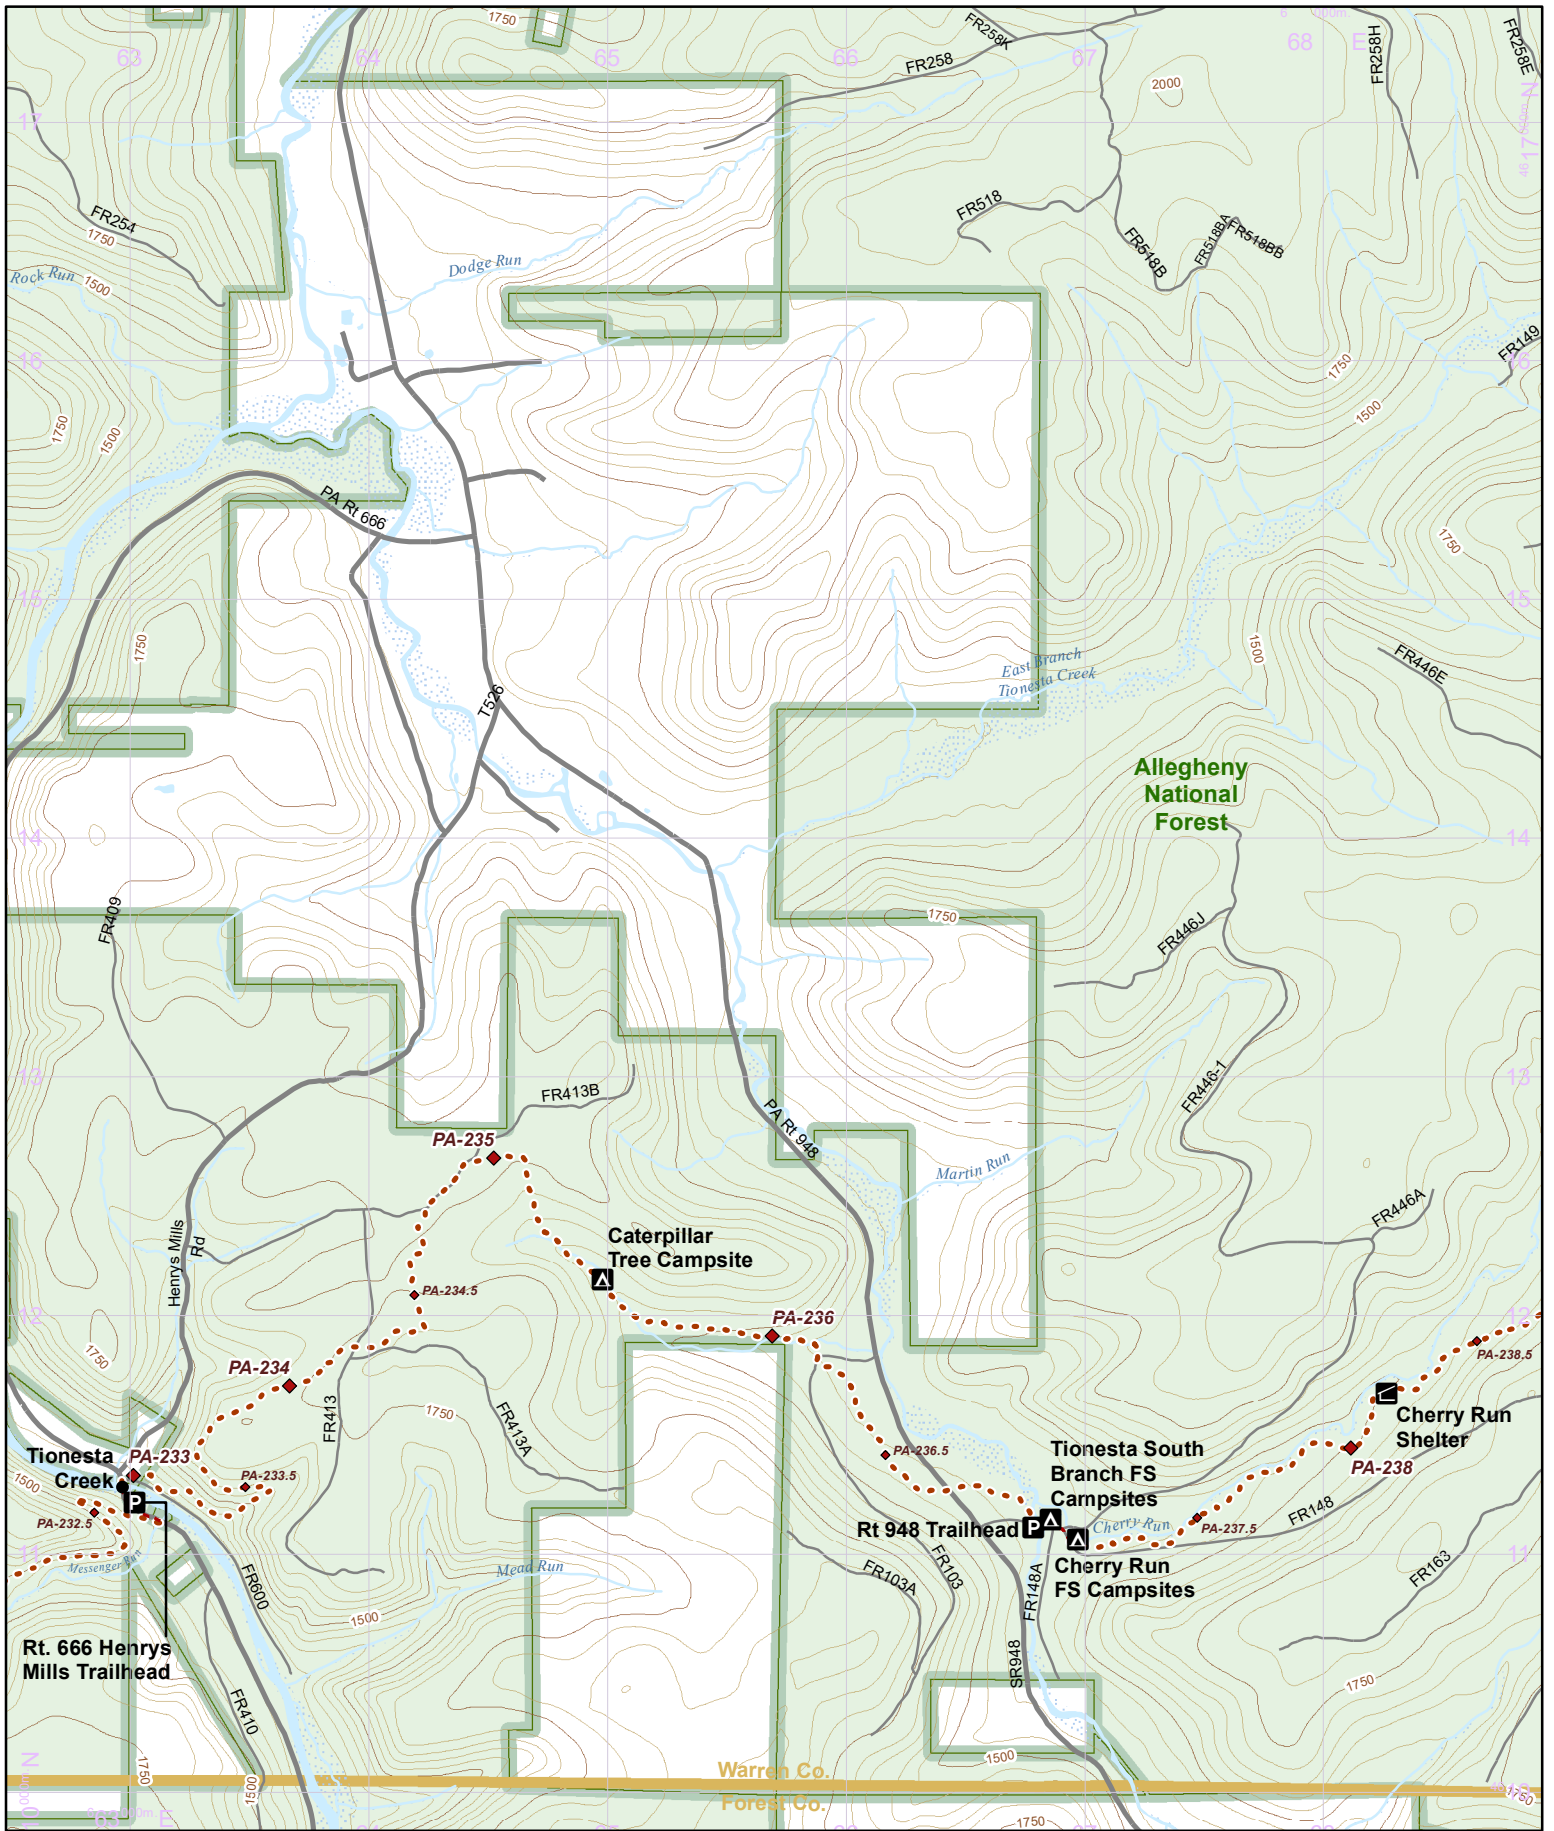

- Parking
- Camping
- Point of Interest
- Virtual 1/2 mile Intervals
- NCT
- On-Road
- Nearby Trail
- 50-foot Contour Interval
- Public Lands
- County Bndry.
- Wetlands

North Country National Scenic Trail

Pennsylvania Section Maps
PA-038

Allegheny National Forest Chapter Region
Warning: Reroutes will shift all of the mile points in a state.
Make sure everyone in your group has the most recent maps and information by visiting: northcountrytrail.org
Update Version - 3/29/2024

Use this map on your mobile device w/ the "PDFMaps" app from Avenza - <http://avenza.com/pdf-maps>
To add this map at no cost from the Avenza Store, visit: <https://northcountrytrail.org/the-trail/trail-map-and-downloads/>
Under "Mobile Maps"

Hike it. Build it. Love it. Support it. Please support the mapping program with a gift today. Enjoy your complimentary North Country National Scenic Trail map download, and happy hiking!