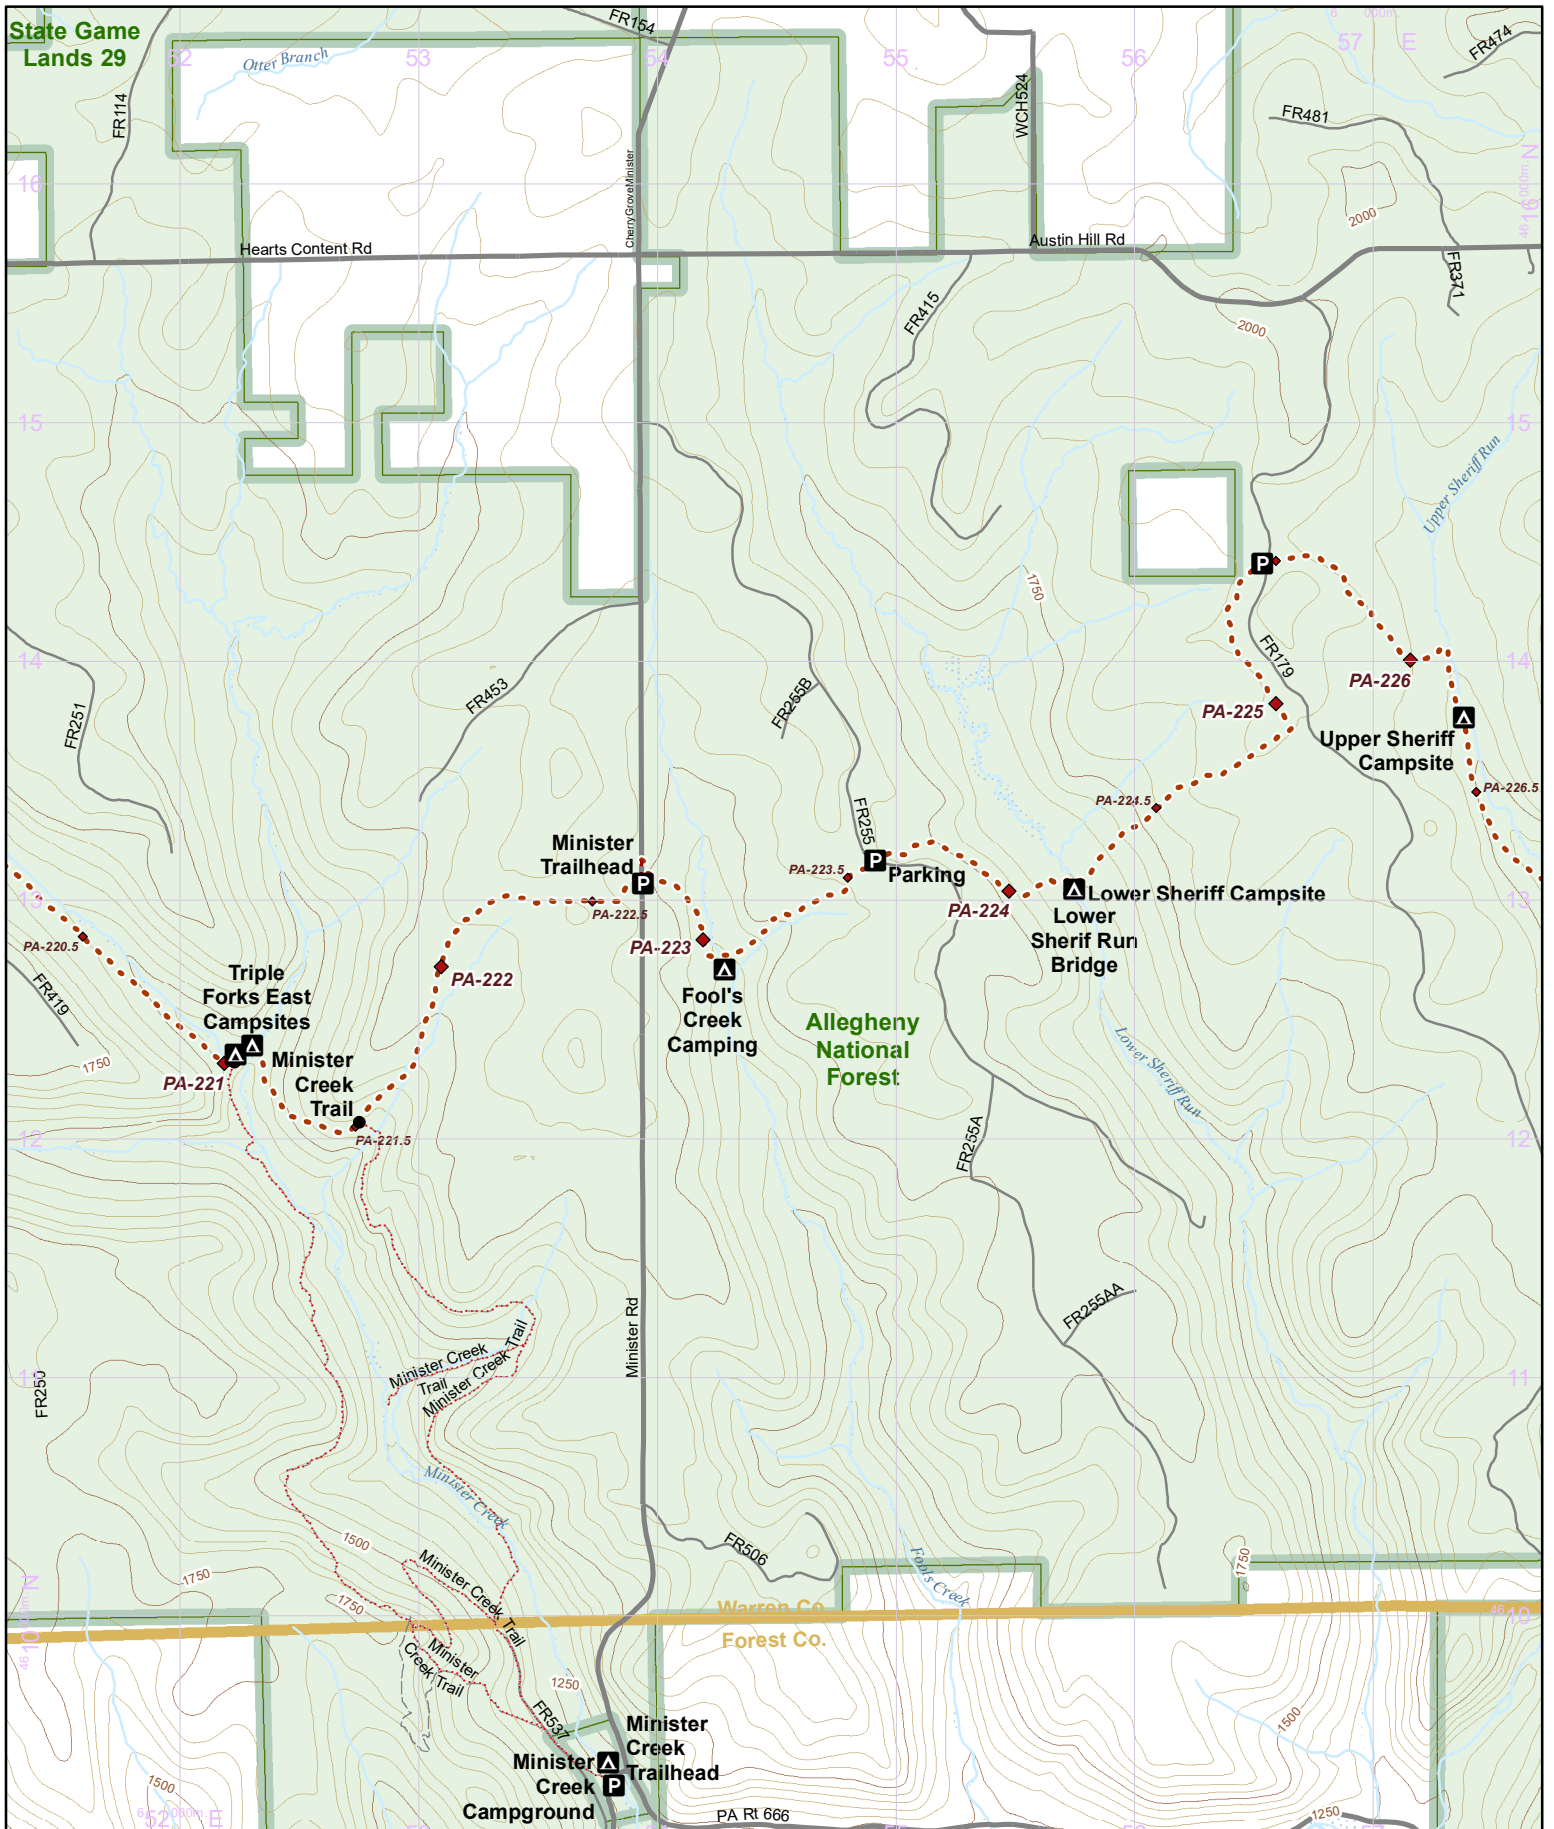

- Parking
- Camping
- Point of Interest
- Virtual 1/2 mile Intervals
- NCT
- On-Road
- Nearby Trail
- 50-foot Contour Interval
- Public Lands
- County Bndry
- Wetlands

North Country National Scenic Trail

Pennsylvania Section Maps

PA-036

Allegheny National Forest Chapter Region
Warning: Reroutes will shift all of the mile points in a state.

Make sure everyone in your group has the most recent maps and information by visiting: northcountrytrail.org

Update Version - 3/29/2024

Use this map on your mobile device w/ the "PDFMaps" app from Avenza - <http://avenza.com/pdf-maps>
To add this map at no cost from the Avenza Store, visit: <https://northcountrytrail.org/the-trail/trail-map-and-downloads/>
Under "Mobile Maps"

N 1:31,680 UTM 17 NAD 83

1 in = 0.5 miles

Hike it. Build it. Love it. Support it. Please support the mapping program with a gift today. Enjoy your complimentary North Country National Scenic Trail map download, and happy hiking!