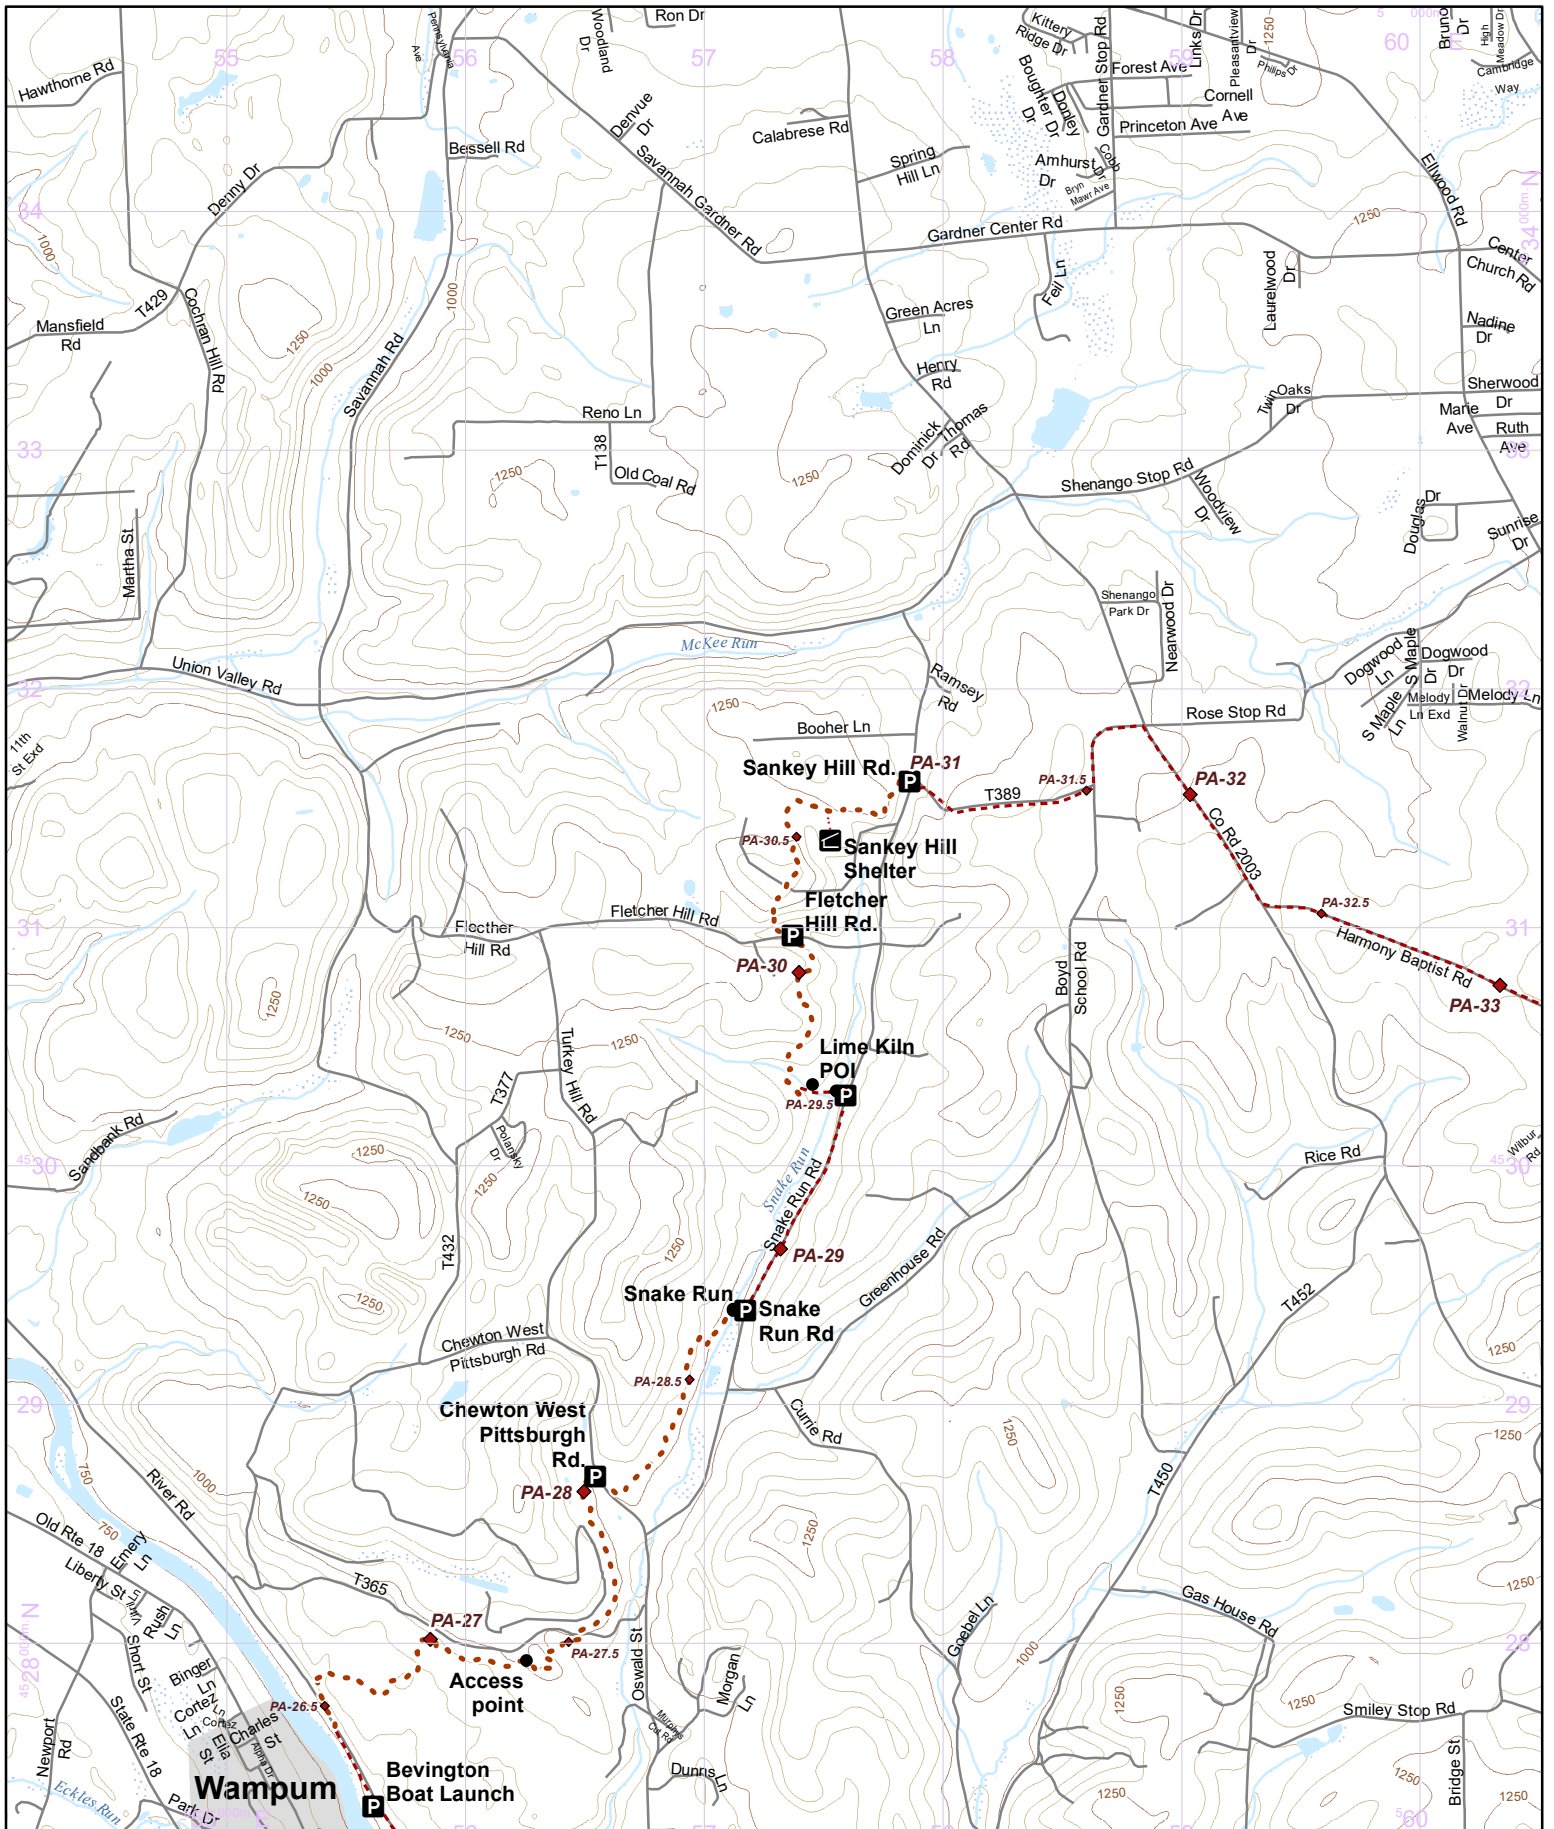

- Parking
- Camping
- Point of Interest
- Virtual 1/2 mile Intervals
- NCT
- On-Road
- Nearby Trail
- 50-foot Contour Interval
- Public Lands
- County Bndry.
- Wetlands

North Country National Scenic Trail

Pennsylvania Section Maps

PA-005

Wampum Chapter Region

Warning: Reroutes will shift all of the mile points in a state.

Make sure everyone in your group has the most recent maps and information by visiting: northcountrytrail.org

Update Version - 3/29/2024

Use this map on your mobile device w/ the "PDFMaps" app from Avenza - <http://avenza.com/pdf-maps>
To add this map at no cost from the Avenza Store, visit:
<https://northcountrytrail.org/the-trail/trail-map-and-downloads/>
Under "Mobile Maps"

N 1:31,680 UTM 17 NAD 83

1 in = 0.5 miles

Hike it. Build it. Love it. Support it. Please support the mapping program with a gift today. Enjoy your complimentary North Country National Scenic Trail map download, and happy hiking!