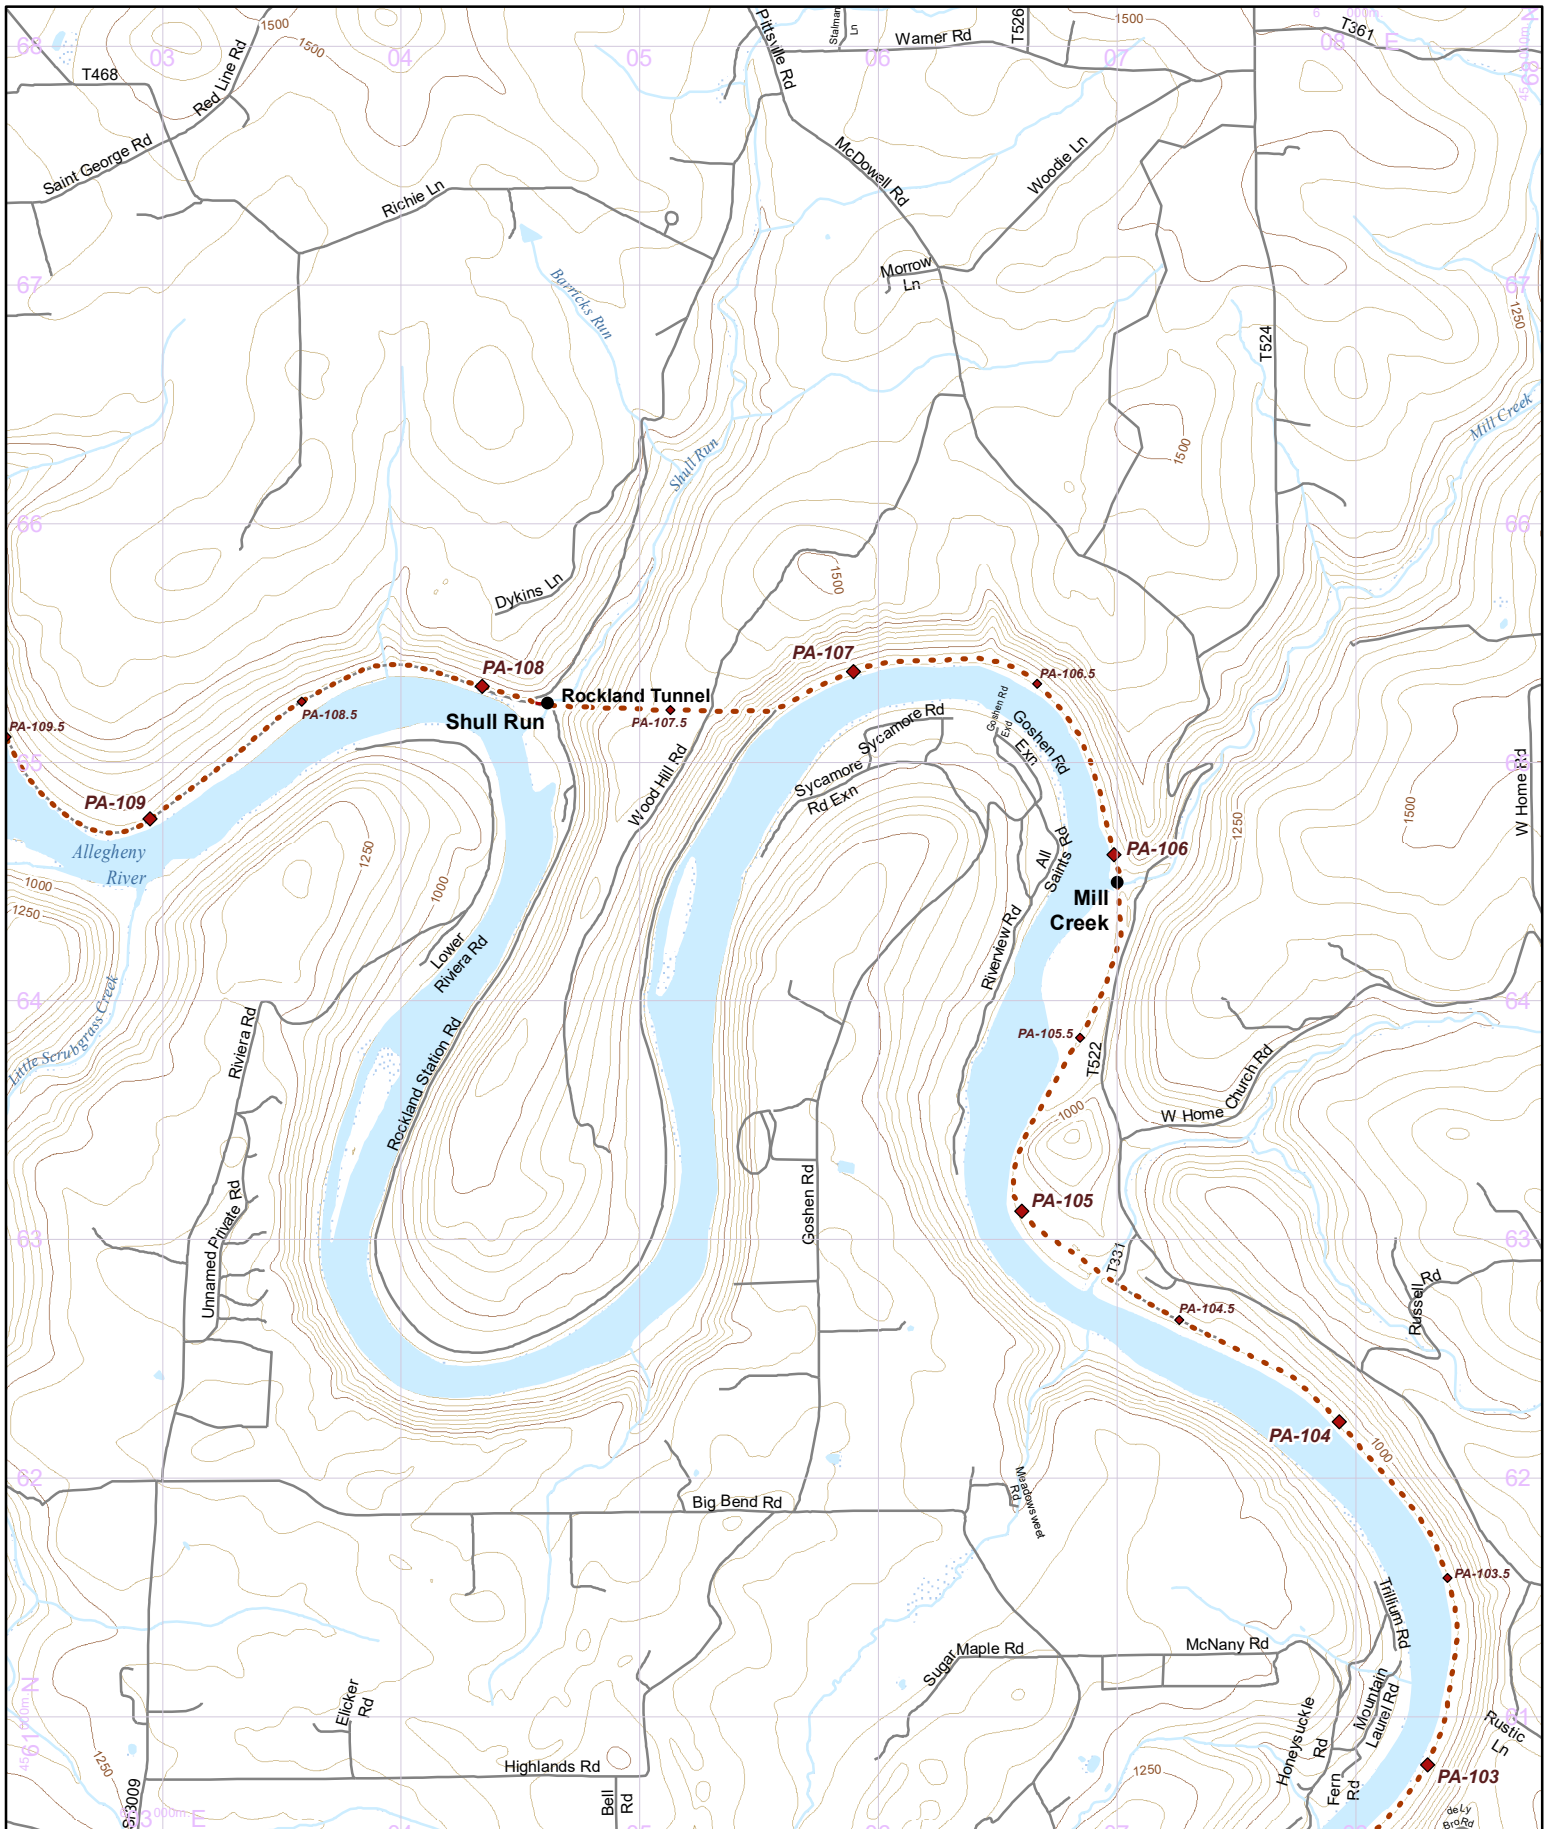

- Parking
- Camping
- Point of Interest
- Virtual 1/2 mile Intervals
- NCT
- On-Road
- Nearby Trail
- 50-foot Contour Interval
- Public Lands
- County Bndry.
- Wetlands

North Country National Scenic Trail

Pennsylvania Section Maps

PA-017

Clarion Chapter Region

Warning: Reroutes will shift all of the mile points in a state.

Make sure everyone in your group has the most recent maps and information by visiting: northcountrytrail.org

Update Version - 3/29/2024

Use this map on your mobile device w/ the "PDFMaps" app from Avenza - <http://avenza.com/pdf-maps>
To add this map at no cost from the Avenza Store, visit:
<https://northcountrytrail.org/the-trail/trail-map-and-downloads/>
Under "Mobile Maps"

N 1:31,680 UTM 17 NAD 83

1 in = 0.5 miles

0 0.25 0.5 Miles

Hike it. Build it. Love it. Support it. Please support the mapping program with a gift today. Enjoy your complimentary North Country National Scenic Trail map download, and happy hiking!