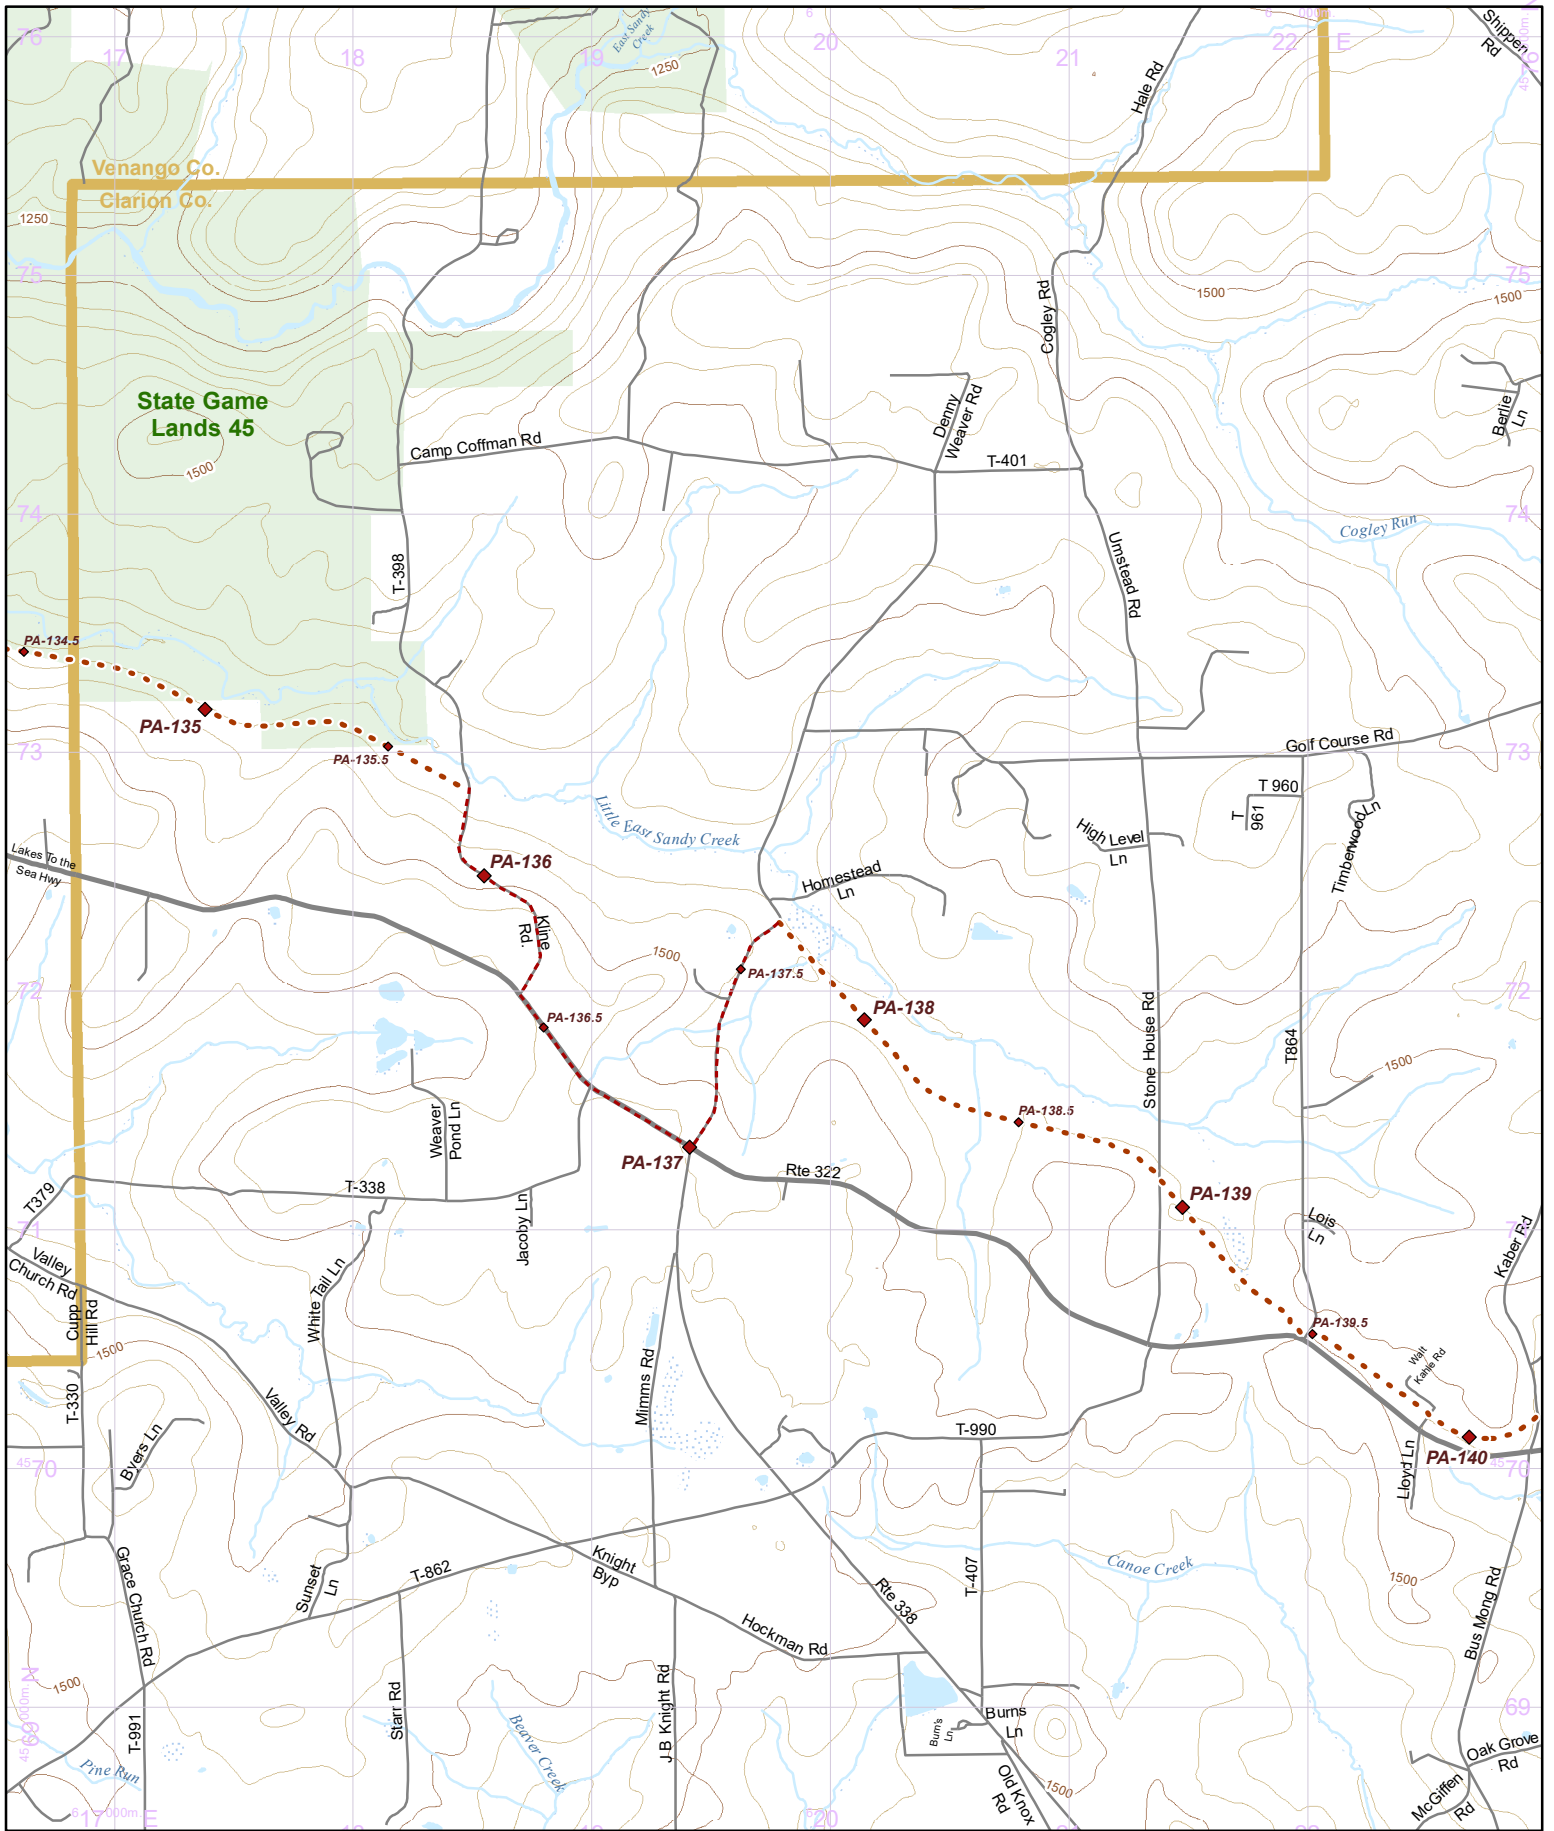

- Parking
- Camping
- Point of Interest
- Virtual 1/2 mile Intervals
- NCT
- On-Road
- Nearby Trail
- 50-foot Contour Interval
- Public Lands
- County Bndry.
- Wetlands

North Country National Scenic Trail

Pennsylvania Section Maps
PA-023
Clarion Chapter Region

Warning: Reroutes will shift all of the mile points in a state.
Make sure everyone in your group has the most recent maps and information by visiting: northcountrytrail.org
Update Version - 3/29/2024

Use this map on your mobile device w/ the "PDFMaps" app from Avenza - <http://avenza.com/pdf-maps>
To add this map at no cost from the Avenza Store, visit: <https://northcountrytrail.org/the-trail/trail-map-and-downloads/>
Under "Mobile Maps"

Hike it. Build it. Love it. Support it. Please support the mapping program with a gift today. Enjoy your complimentary North Country National Scenic Trail map download, and happy hiking!