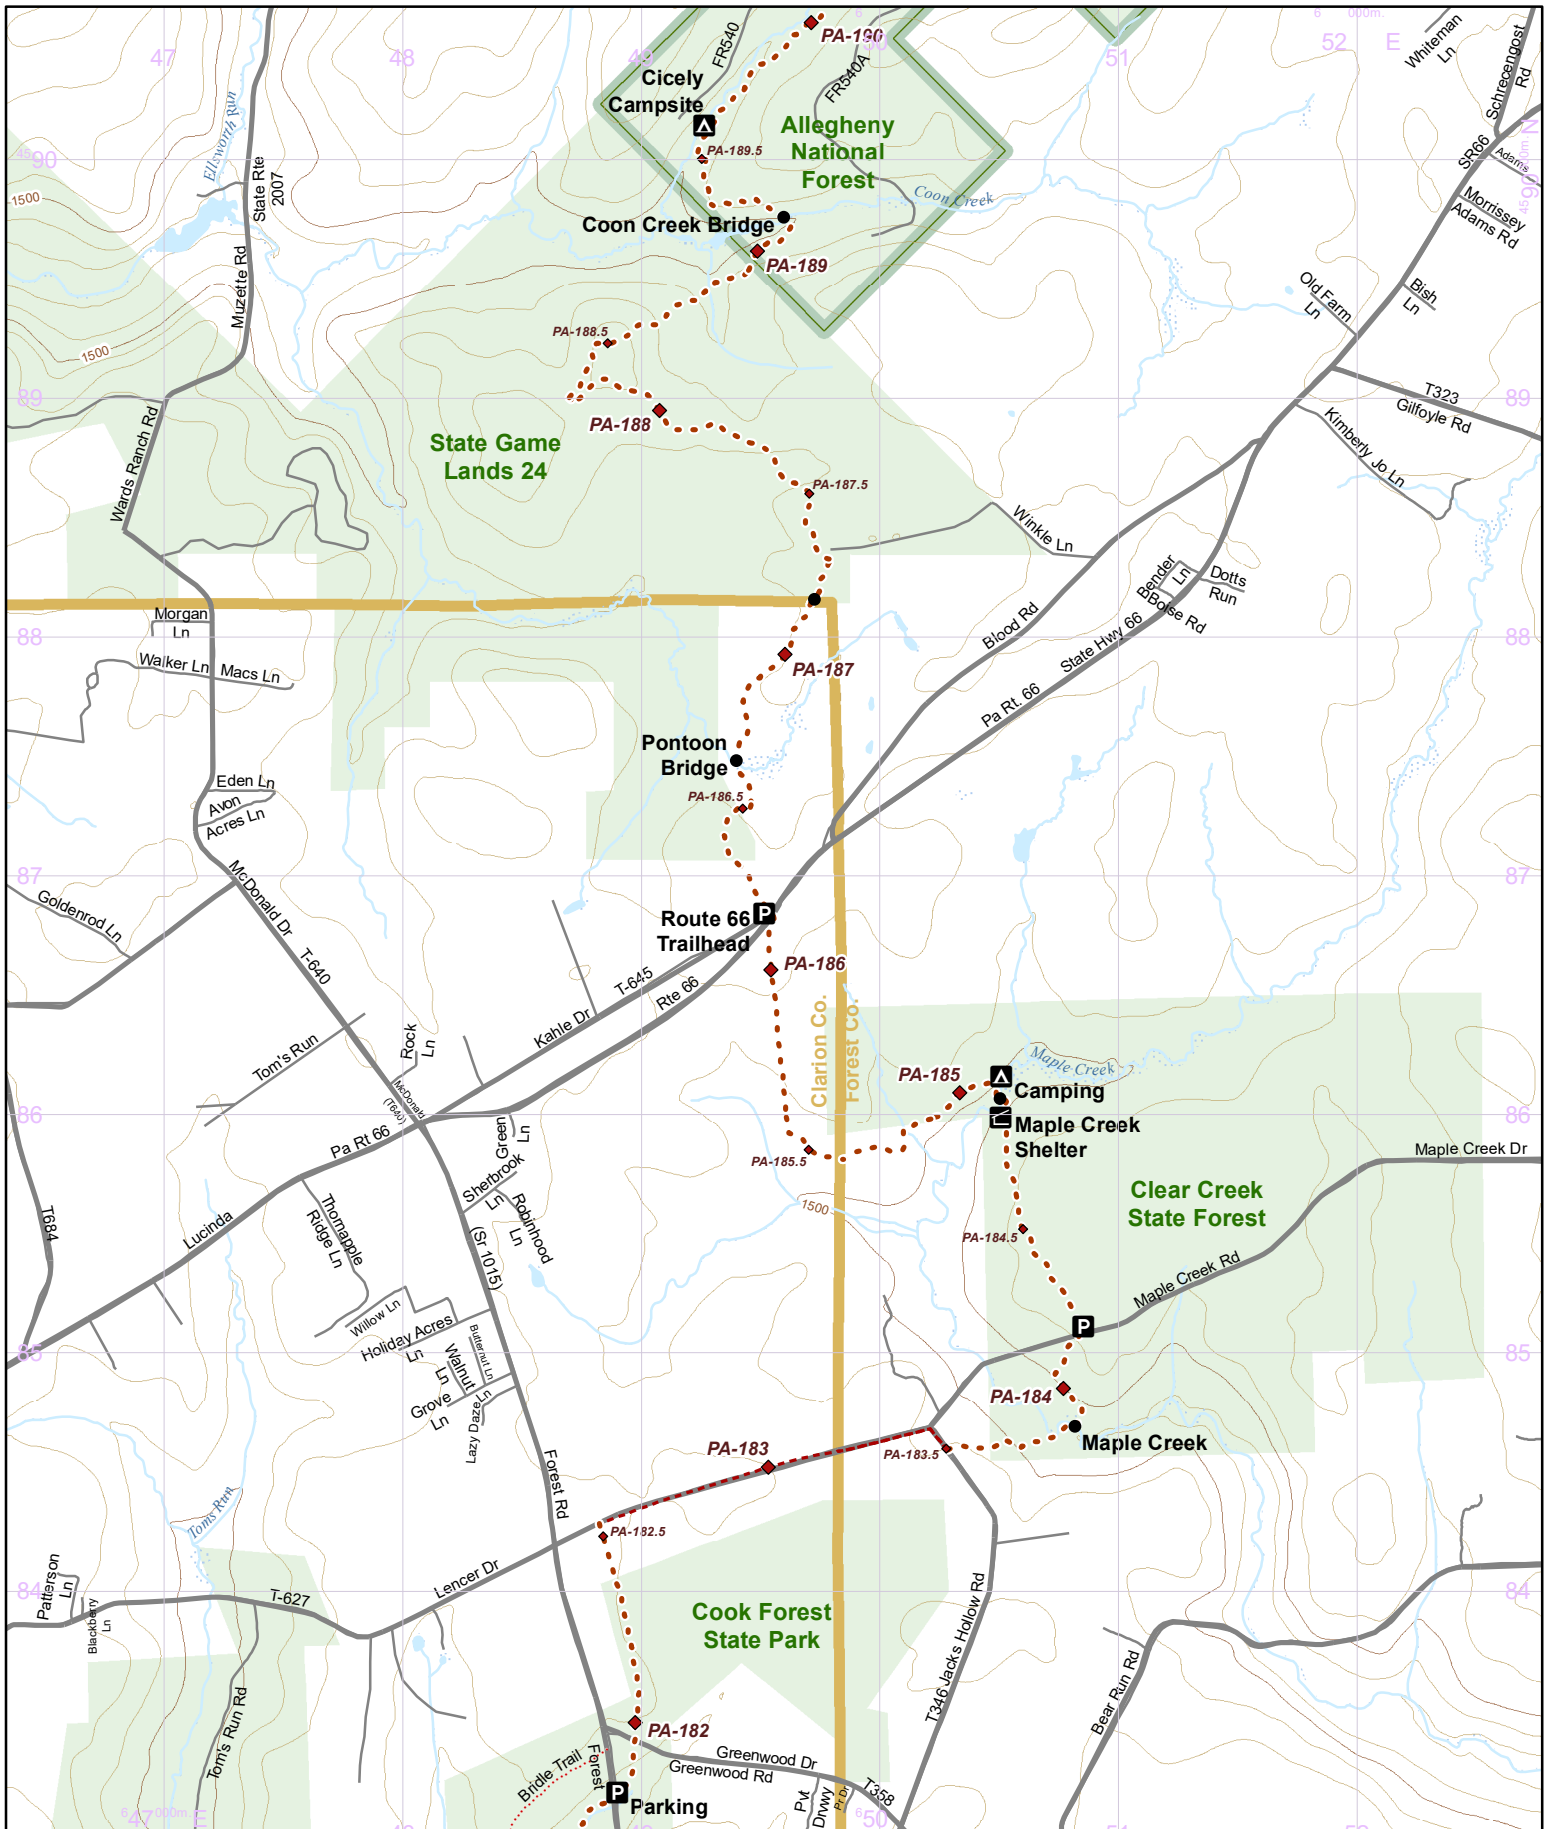

N 1:31,680 UTM 17 NAD 83

1 in = 0.5 miles

Hike it. Build it. Love it. Support it. Please support the mapping program with a gift today. Enjoy your complimentary North Country National Scenic Trail map download, and happy hiking!