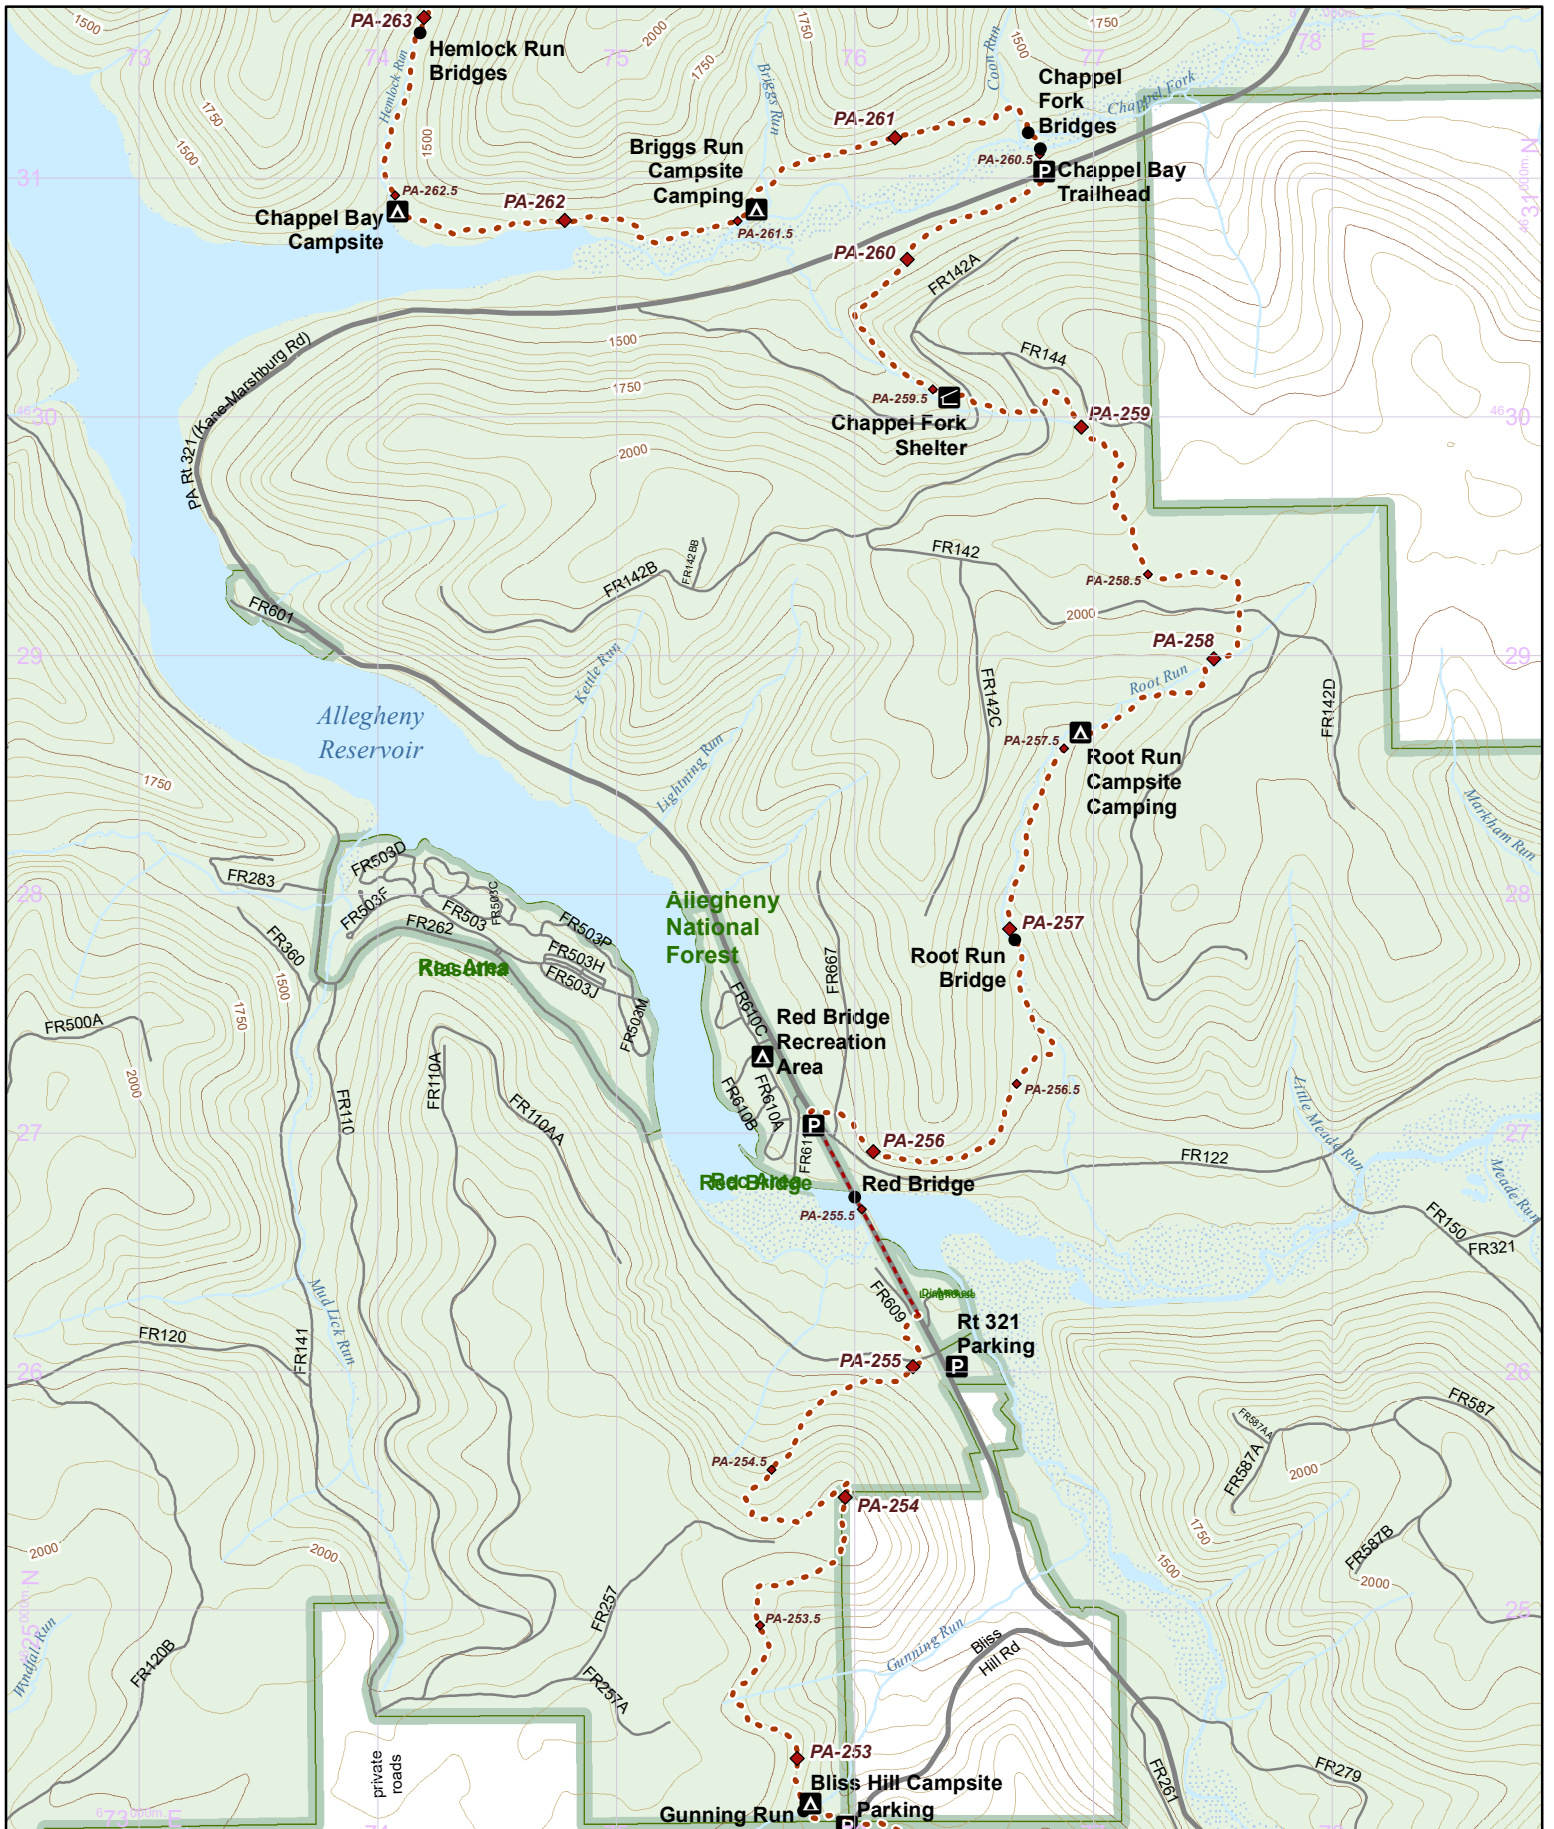

Hike it. Build it. Love it. Support it. Please support the mapping program with a gift today. Enjoy your complimentary North Country National Scenic Trail map download, and happy hiking!

- Parking
- Camping
- Point of Interest
- NCT
- On-Road
- Virtual 1/2 mile Intervals
- Nearby Trail
- 50-foot Contour Interval
- Public Lands
- County Bndry.
- Wetlands