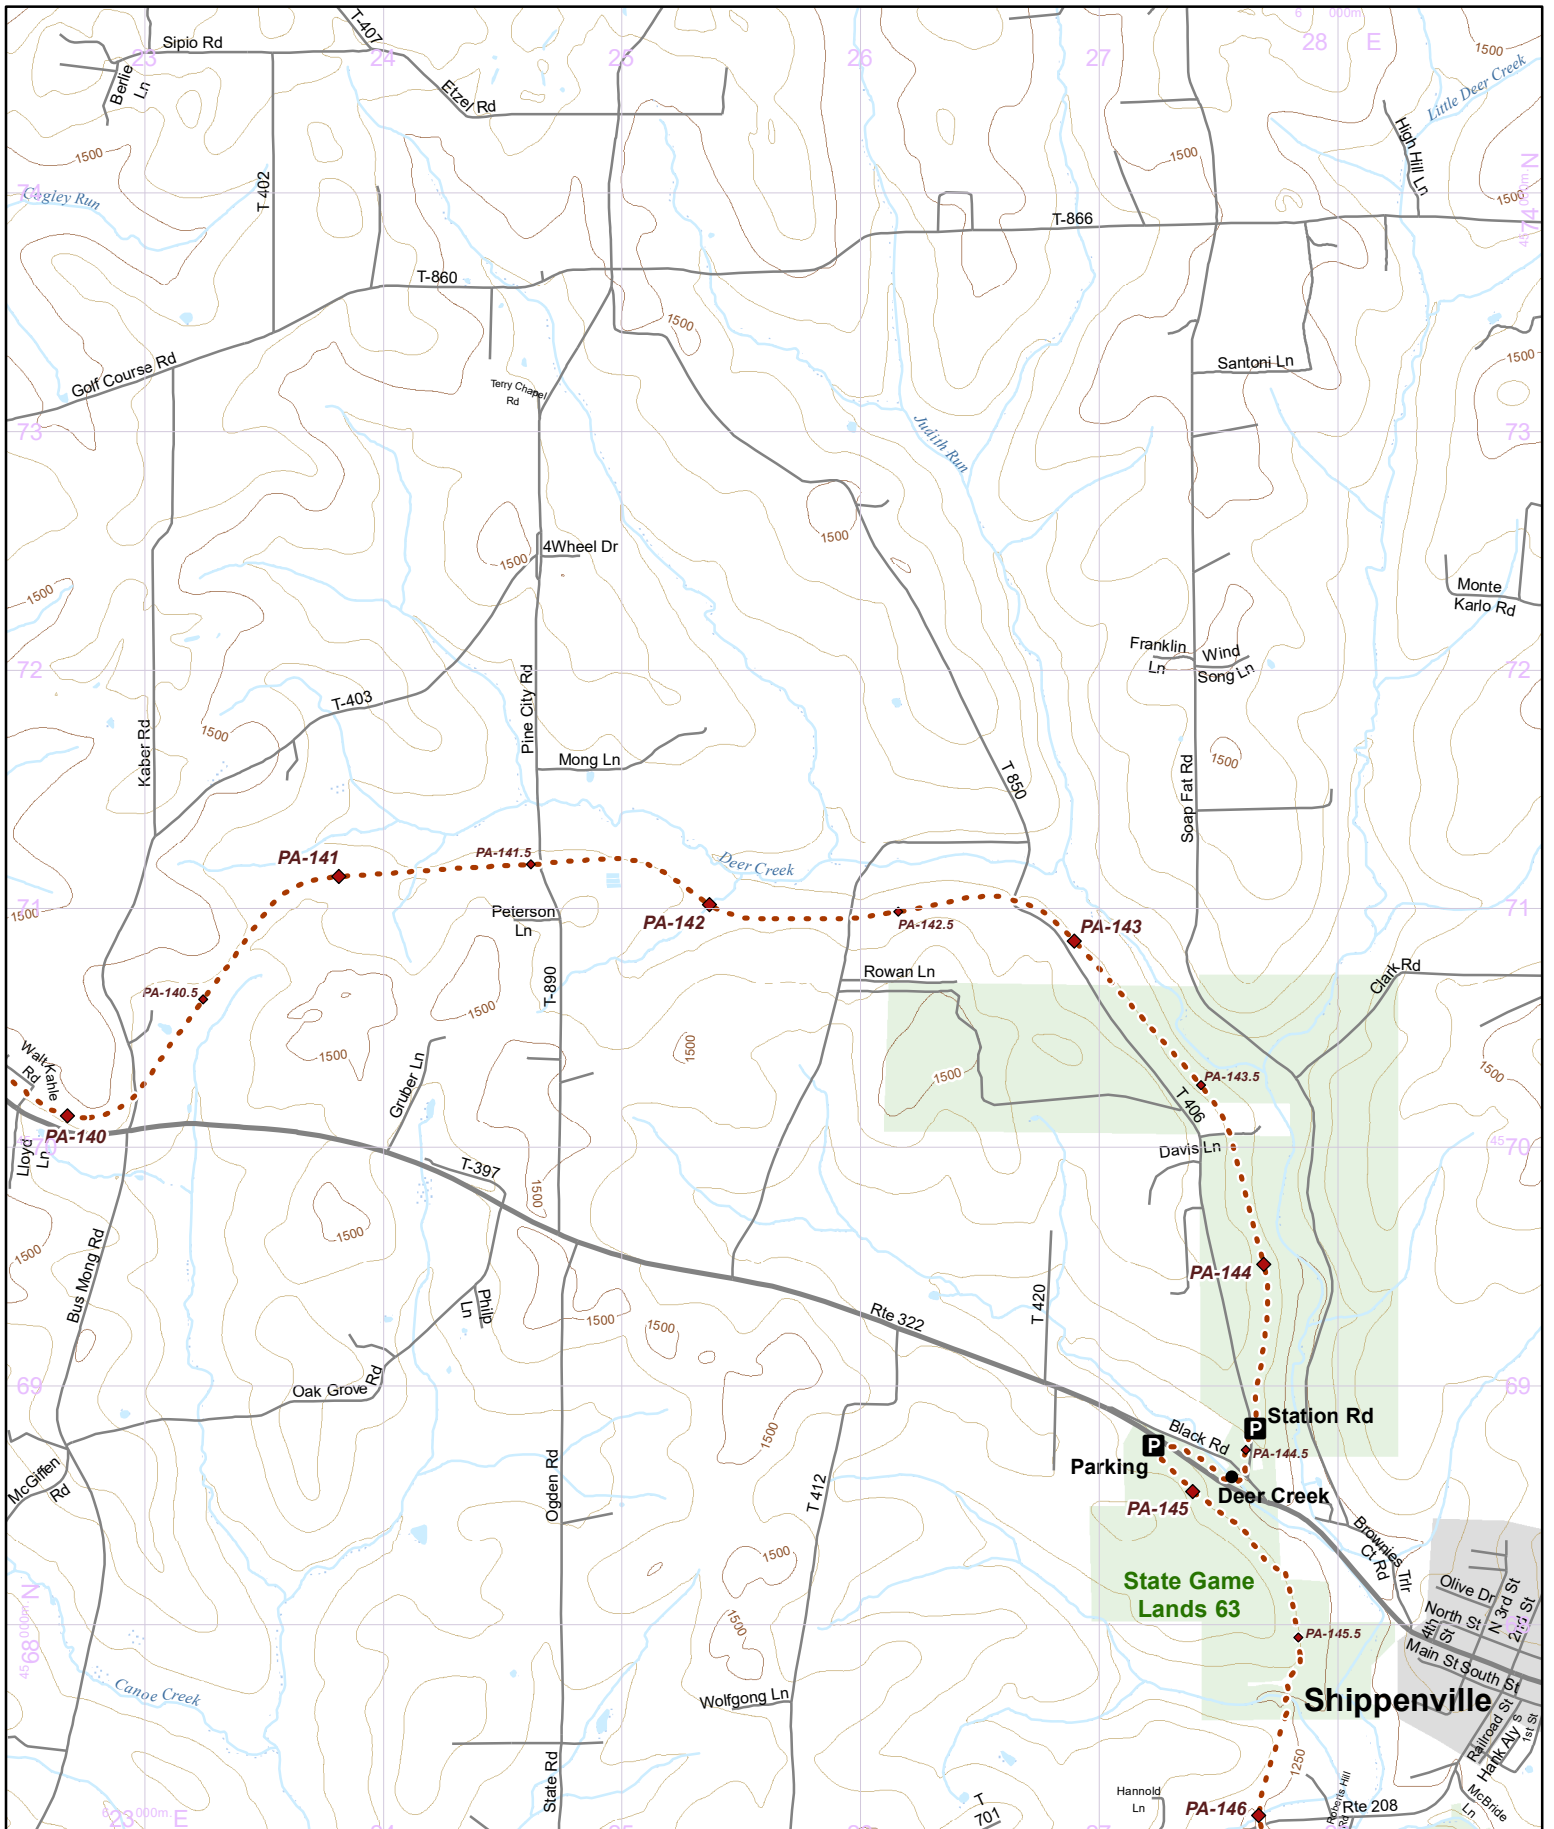

- Parking
- Camping
- Point of Interest
- Virtual 1/2 mile Intervals
- NCT
- On-Road
- Nearby Trail
- 50-foot Contour Interval
- Public Lands
- County Bndry.
- Wetlands

North Country National Scenic Trail

Pennsylvania Section Maps

PA-024

Clarion Chapter Region

Warning: Reroutes will shift all of the mile points in a state.

Make sure everyone in your group has the most recent maps and information by visiting: northcountrytrail.org

Update Version - 3/29/2024

Use this map on your mobile device w/ the "PDFMaps" app from Avenza - <http://avenza.com/pdf-maps>
To add this map at no cost from the Avenza Store, visit:
<https://northcountrytrail.org/the-trail/trail-map-and-downloads/>
Under "Mobile Maps"

Hike it. Build it. Love it. Support it. Please support the mapping program with a gift today. Enjoy your complimentary North Country National Scenic Trail map download, and happy hiking!