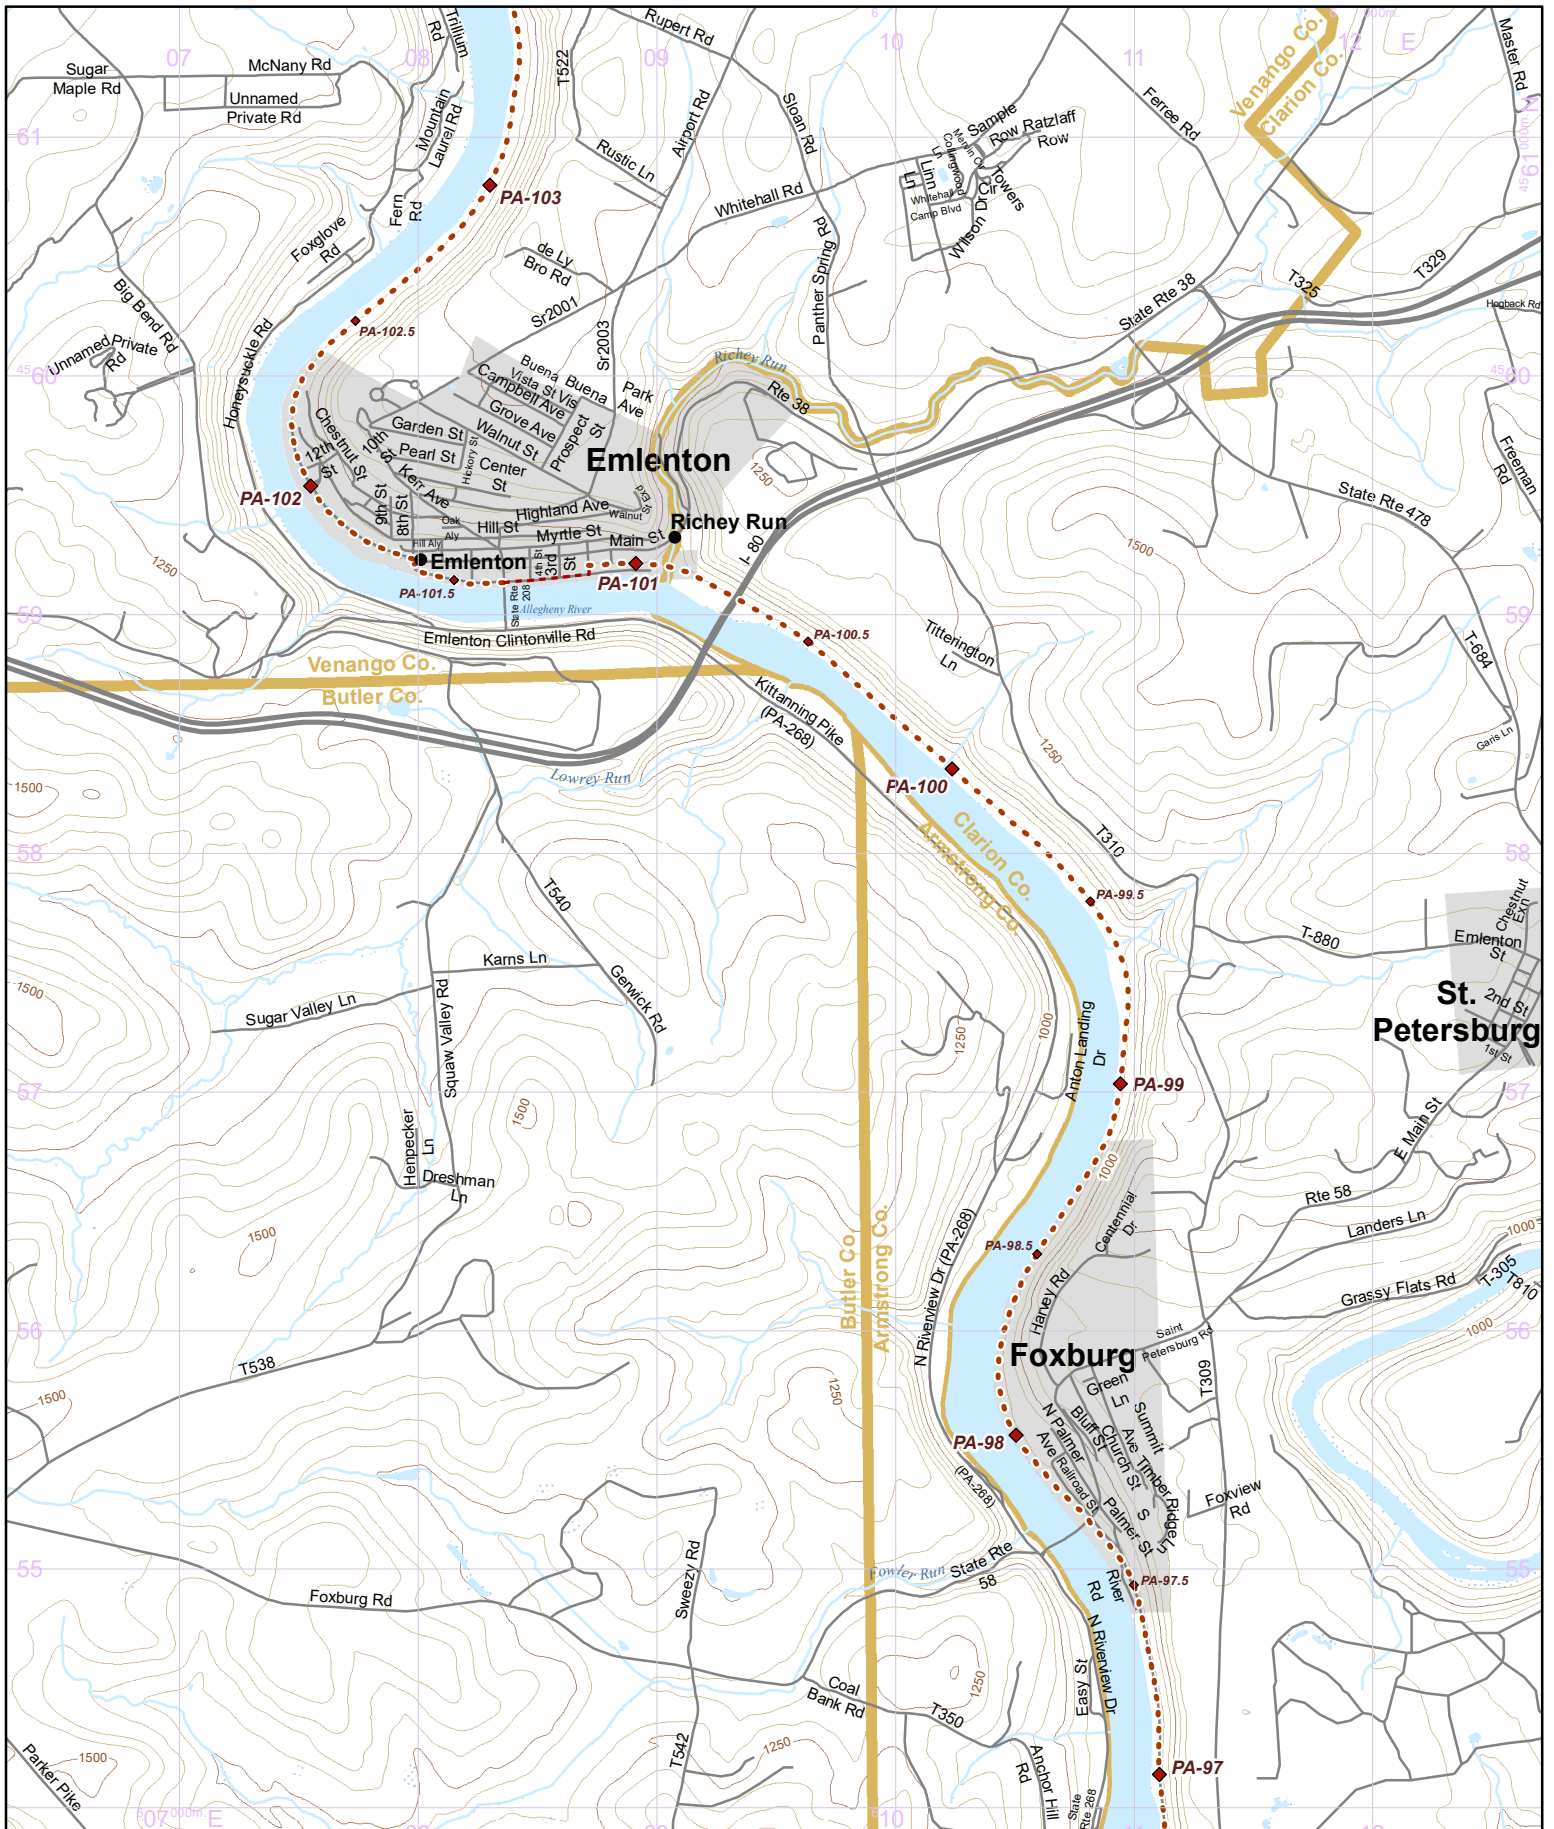

- Parking
- Camping
- Point of Interest
- Virtual 1/2 mile Intervals
- NCT
- On-Road
- Nearby Trail
- 50-foot Contour Interval
- Public Lands
- County Bndry.
- Wetlands

North Country National Scenic Trail

Pennsylvania Section Maps

PA-016

Clarion Chapter Region

Warning: Reroutes will shift all of the mile points in a state.

Make sure everyone in your group has the most recent maps and information by visiting: northcountrytrail.org

Update Version - 3/29/2024

Use this map on your mobile device w/ the "PDFMaps" app from Avenza - <http://avenza.com/pdf-maps>
To add this map at no cost from the Avenza Store, visit: <https://northcountrytrail.org/the-trail/trail-map-and-downloads/>
Under "Mobile Maps"

N 1:31,680 UTM 17 NAD 83

1 in = 0.5 miles

Hike it. Build it. Love it. Support it. Please support the mapping program with a gift today. Enjoy your complimentary North Country National Scenic Trail map download, and happy hiking!