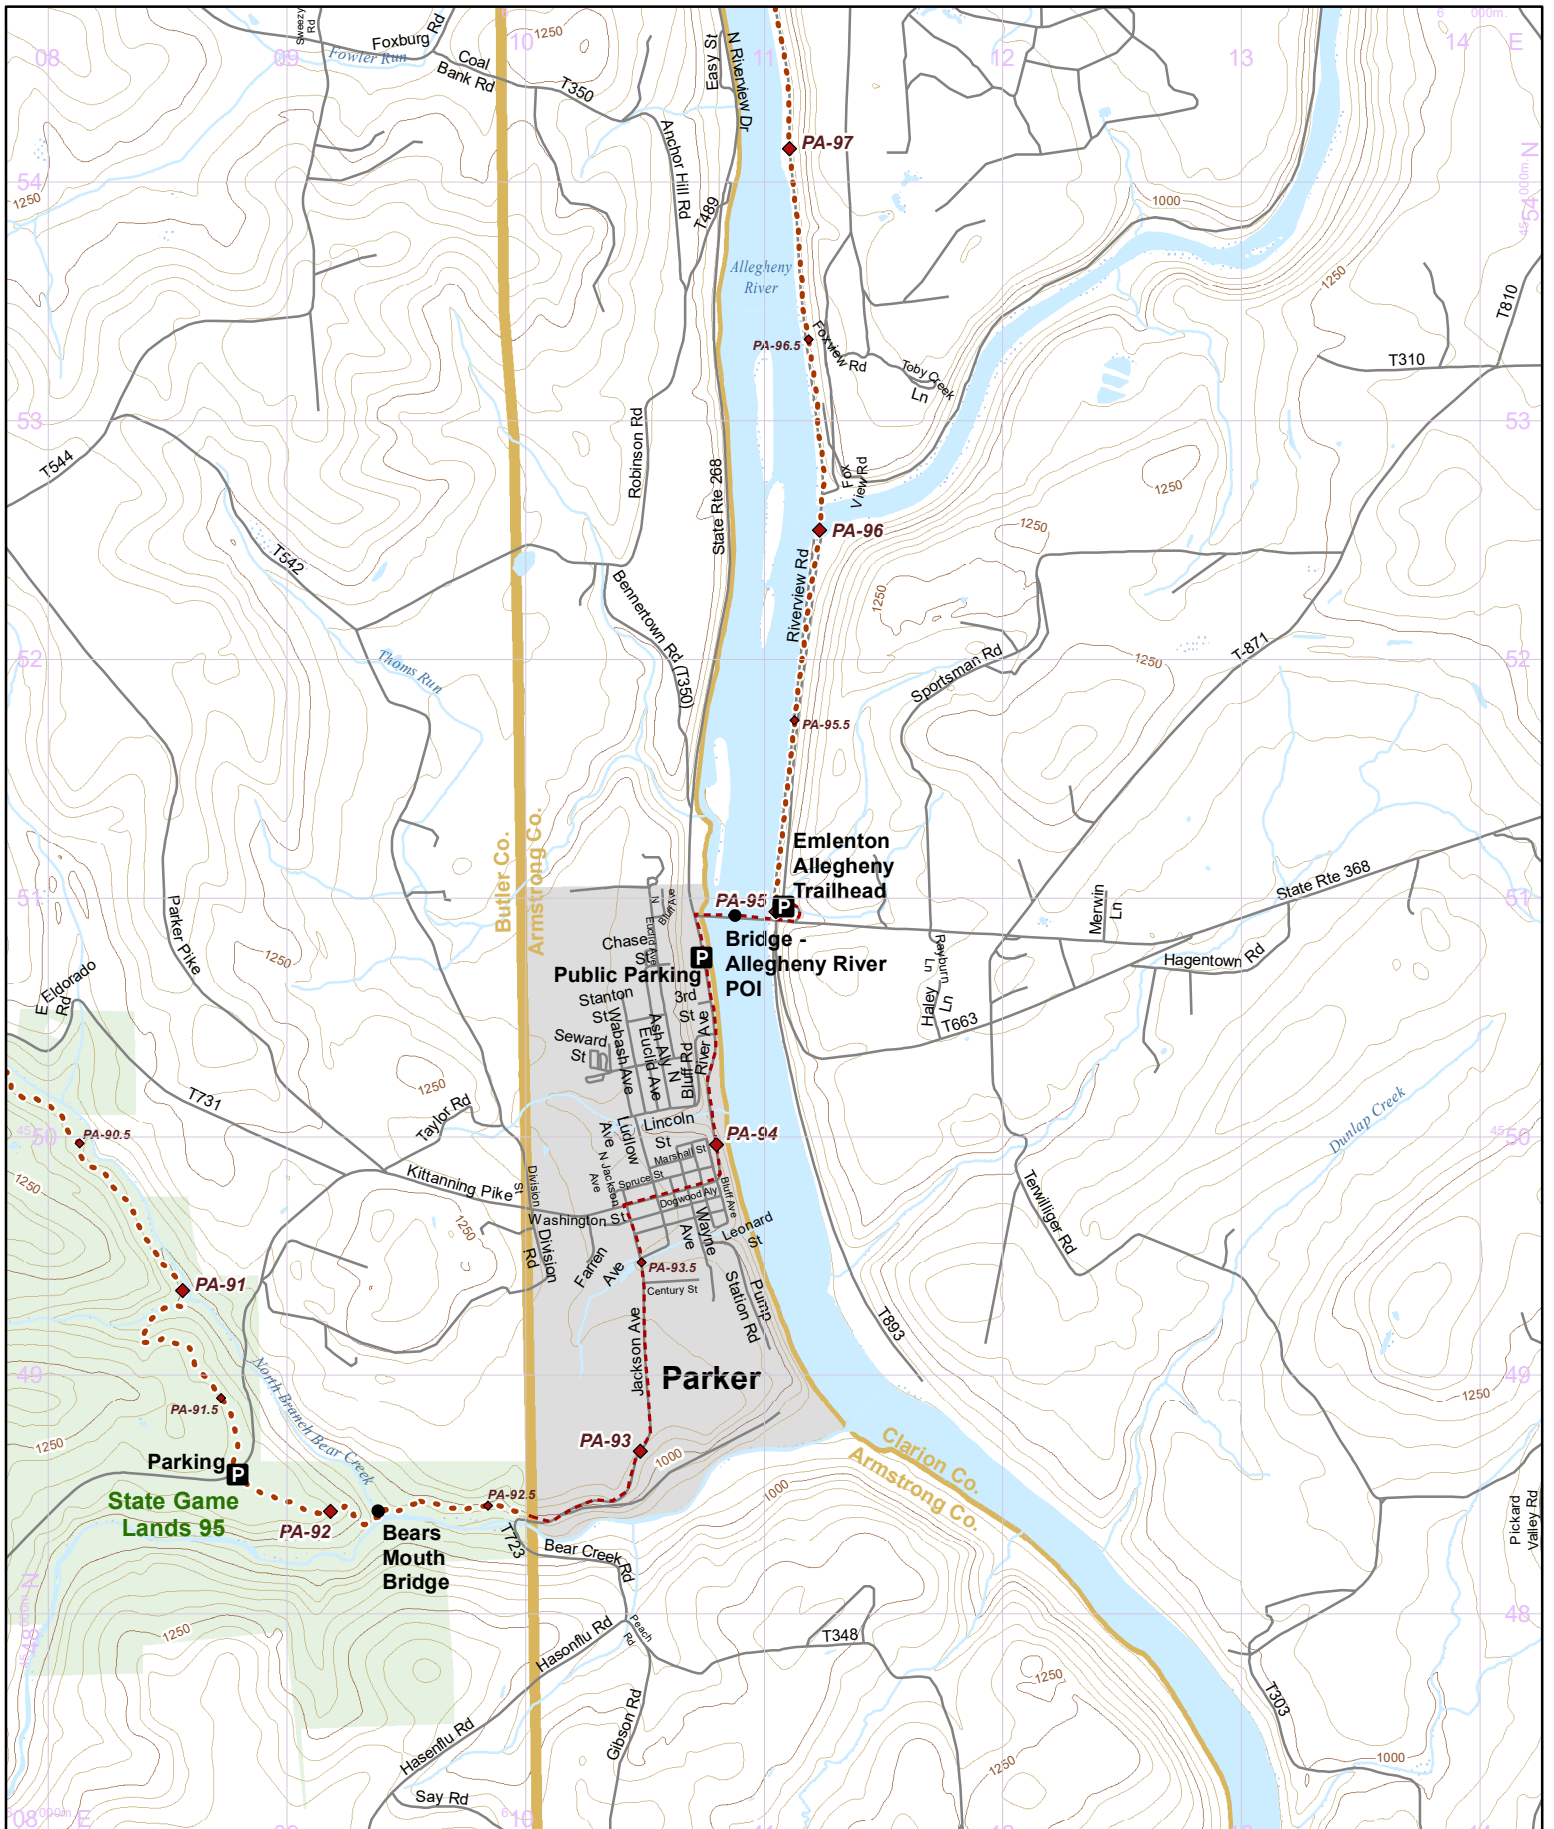

- Parking
- Camping
- Point of Interest
- Virtual 1/2 mile Intervals
- NCT
- On-Road
- Nearby Trail
- 50-foot Contour Interval
- Public Lands
- County Bndry.
- Wetlands

North Country National Scenic Trail

Pennsylvania Section Maps

PA-015

Clarion Chapter Region

Warning: Reroutes will shift all of the mile points in a state.

Make sure everyone in your group has the most recent maps and information by visiting: northcountrytrail.org

Update Version - 3/29/2024

Use this map on your mobile device w/ the "PDFMaps" app from Avenza - <http://avenza.com/pdf-maps>
To add this map at no cost from the Avenza Store, visit:
<https://northcountrytrail.org/the-trail/trail-map-and-downloads/>
Under "Mobile Maps"

N 1:31,680 UTM 17 NAD 83

1 in = 0.5 miles

Hike it. Build it. Love it. Support it. Please support the mapping program with a gift today. Enjoy your complimentary North Country National Scenic Trail map download, and happy hiking!