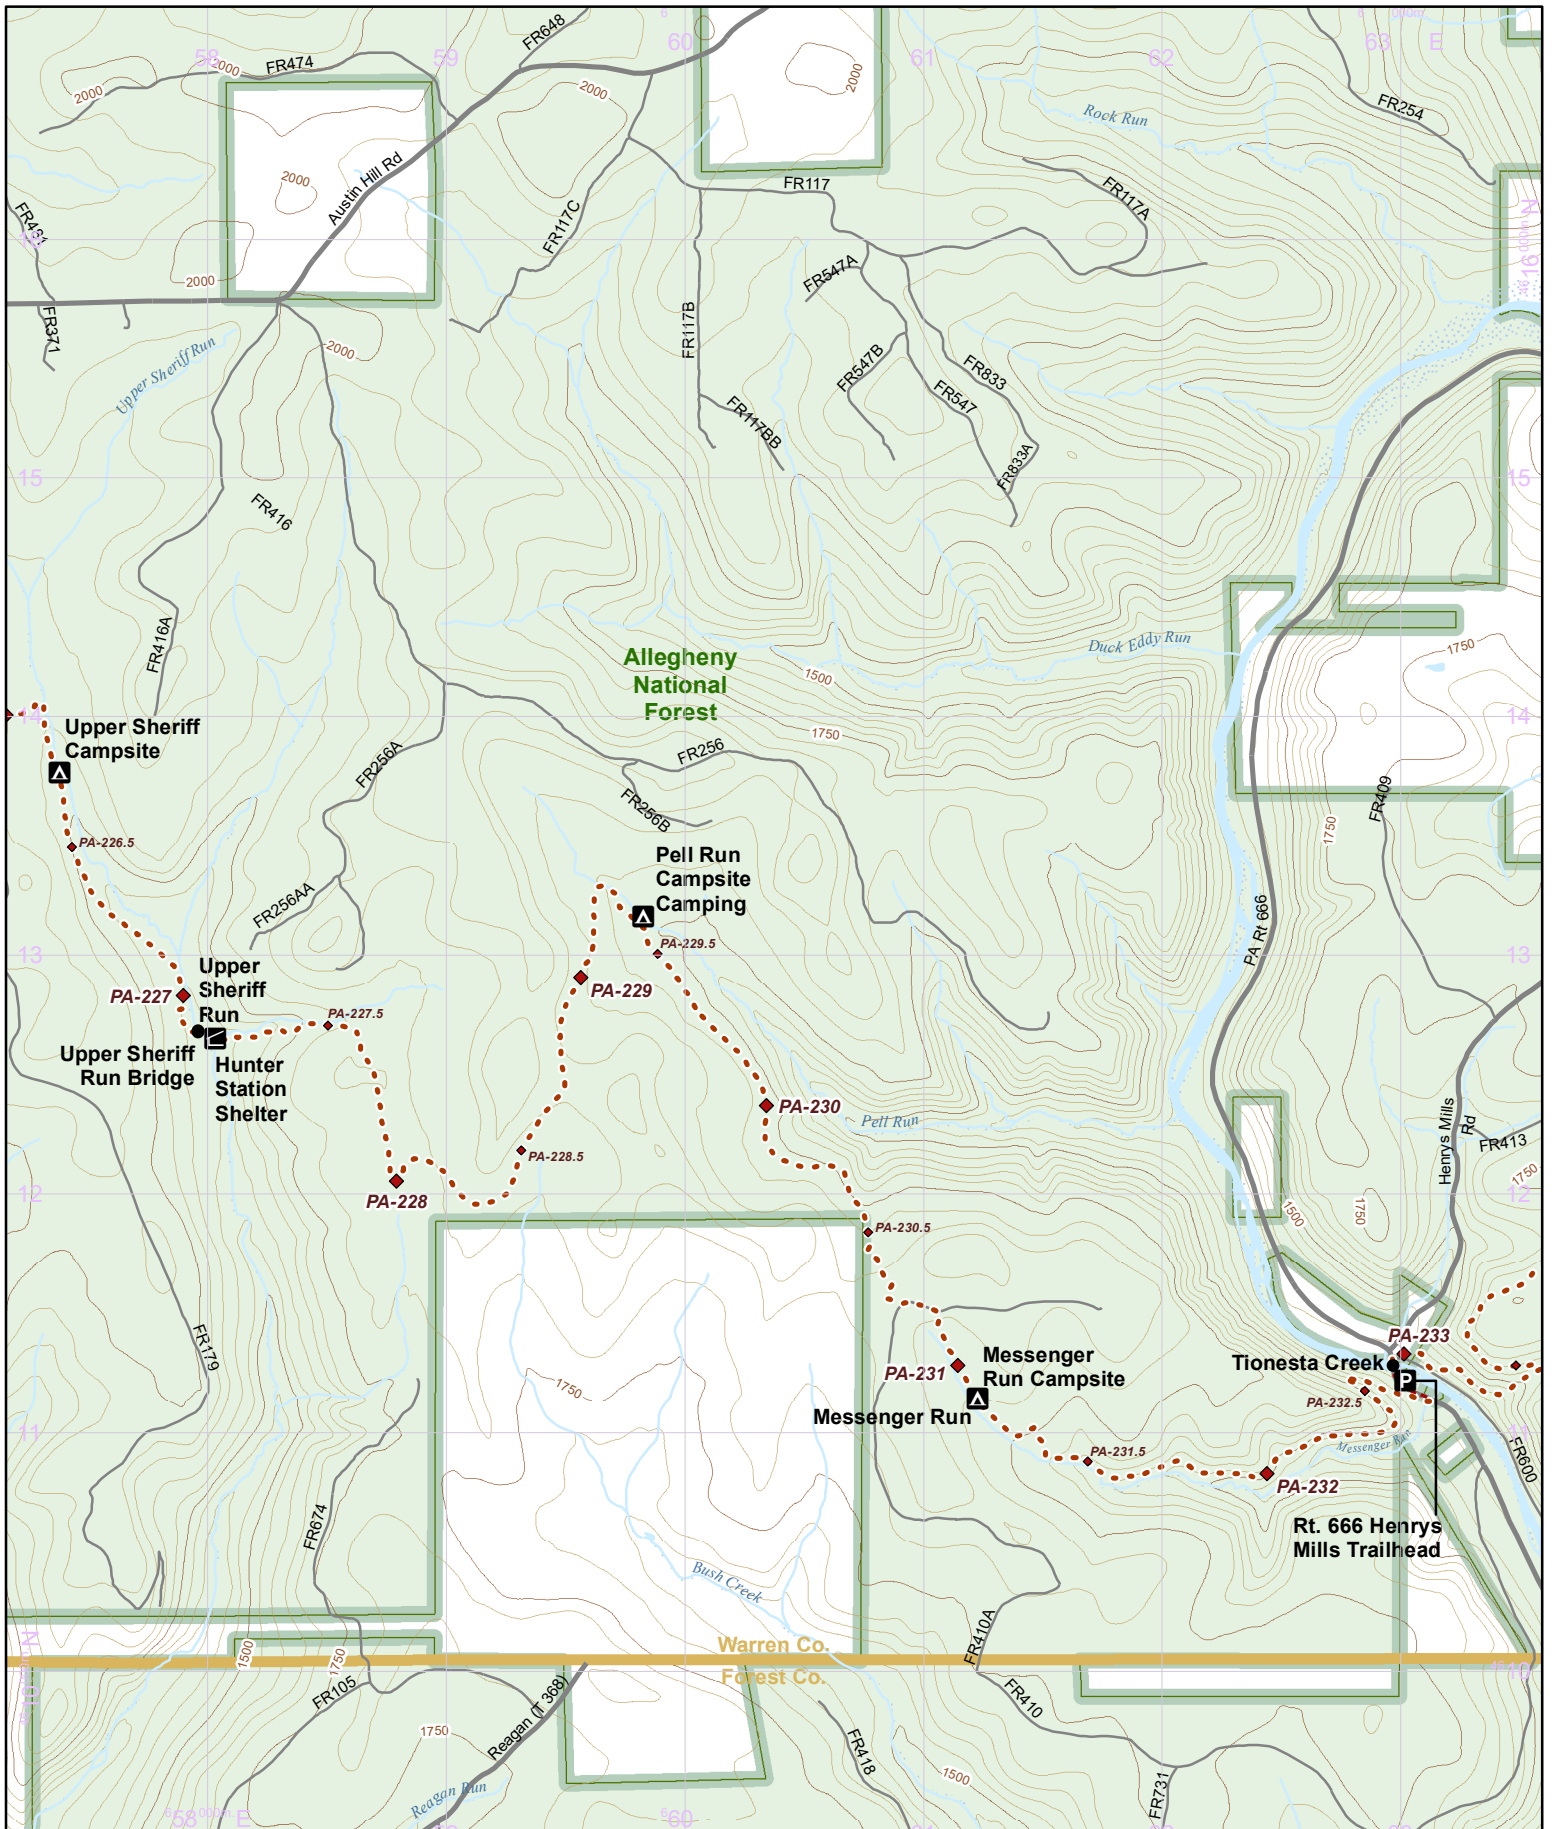

N 1:31,680 UTM 17 NAD 83

1 in = 0.5 miles

Hike it. Build it. Love it. Support it. Please support the mapping program with a gift today. Enjoy your complimentary North Country National Scenic Trail map download, and happy hiking!