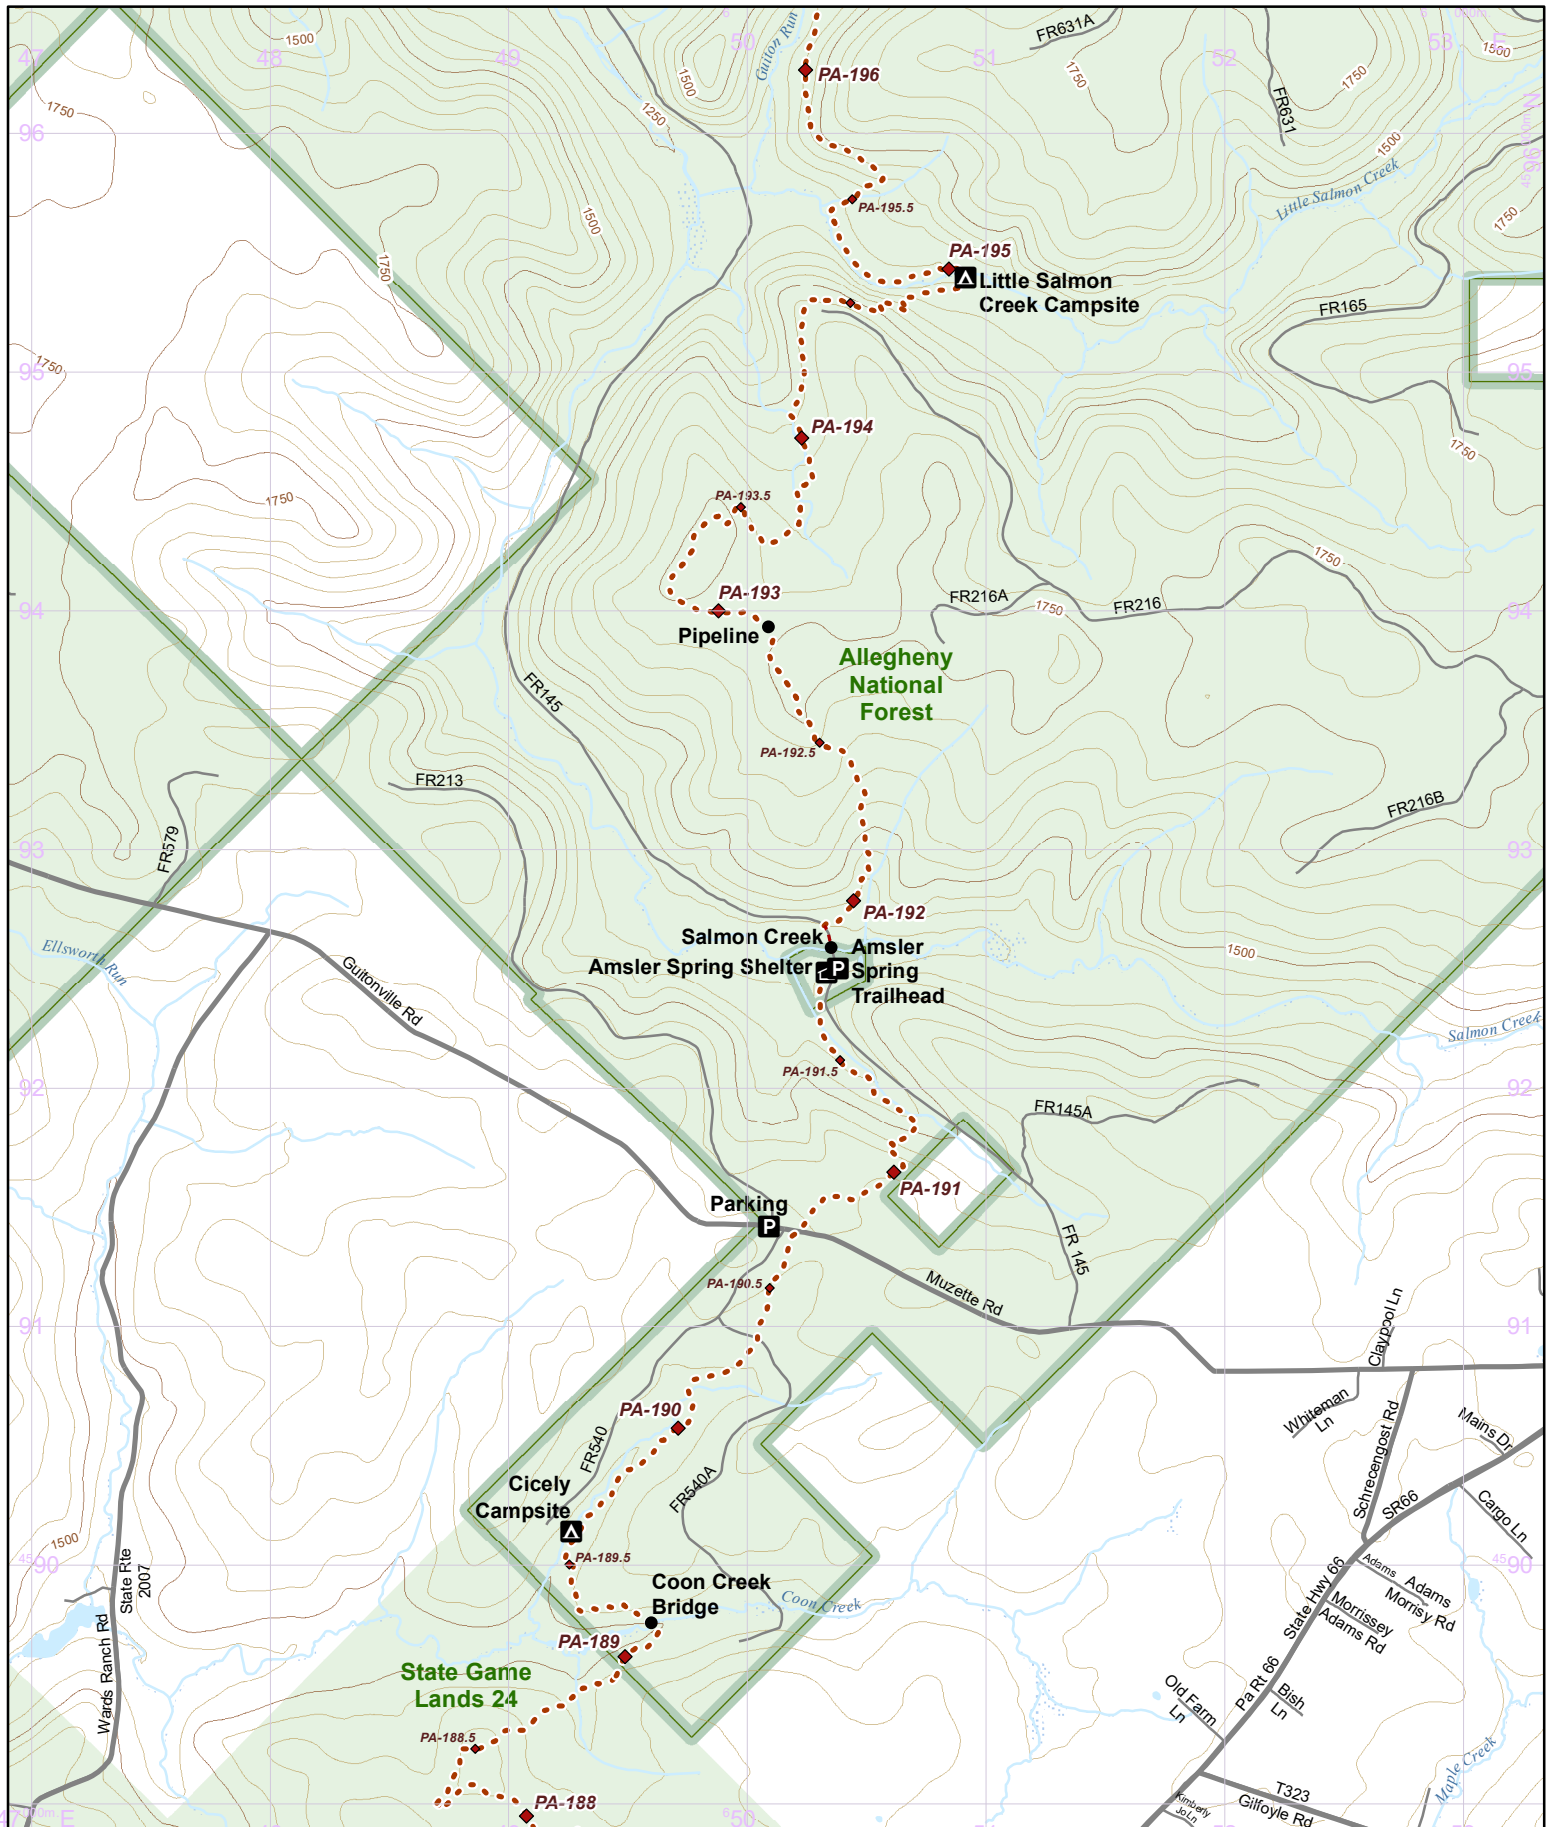

N 1:31,680 UTM 17 NAD 83

1 in = 0.5 miles

0 0.25 0.5 Miles

Hike it. Build it. Love it. Support it. Please support the mapping program with a gift today. Enjoy your complimentary North Country National Scenic Trail map download, and happy hiking!