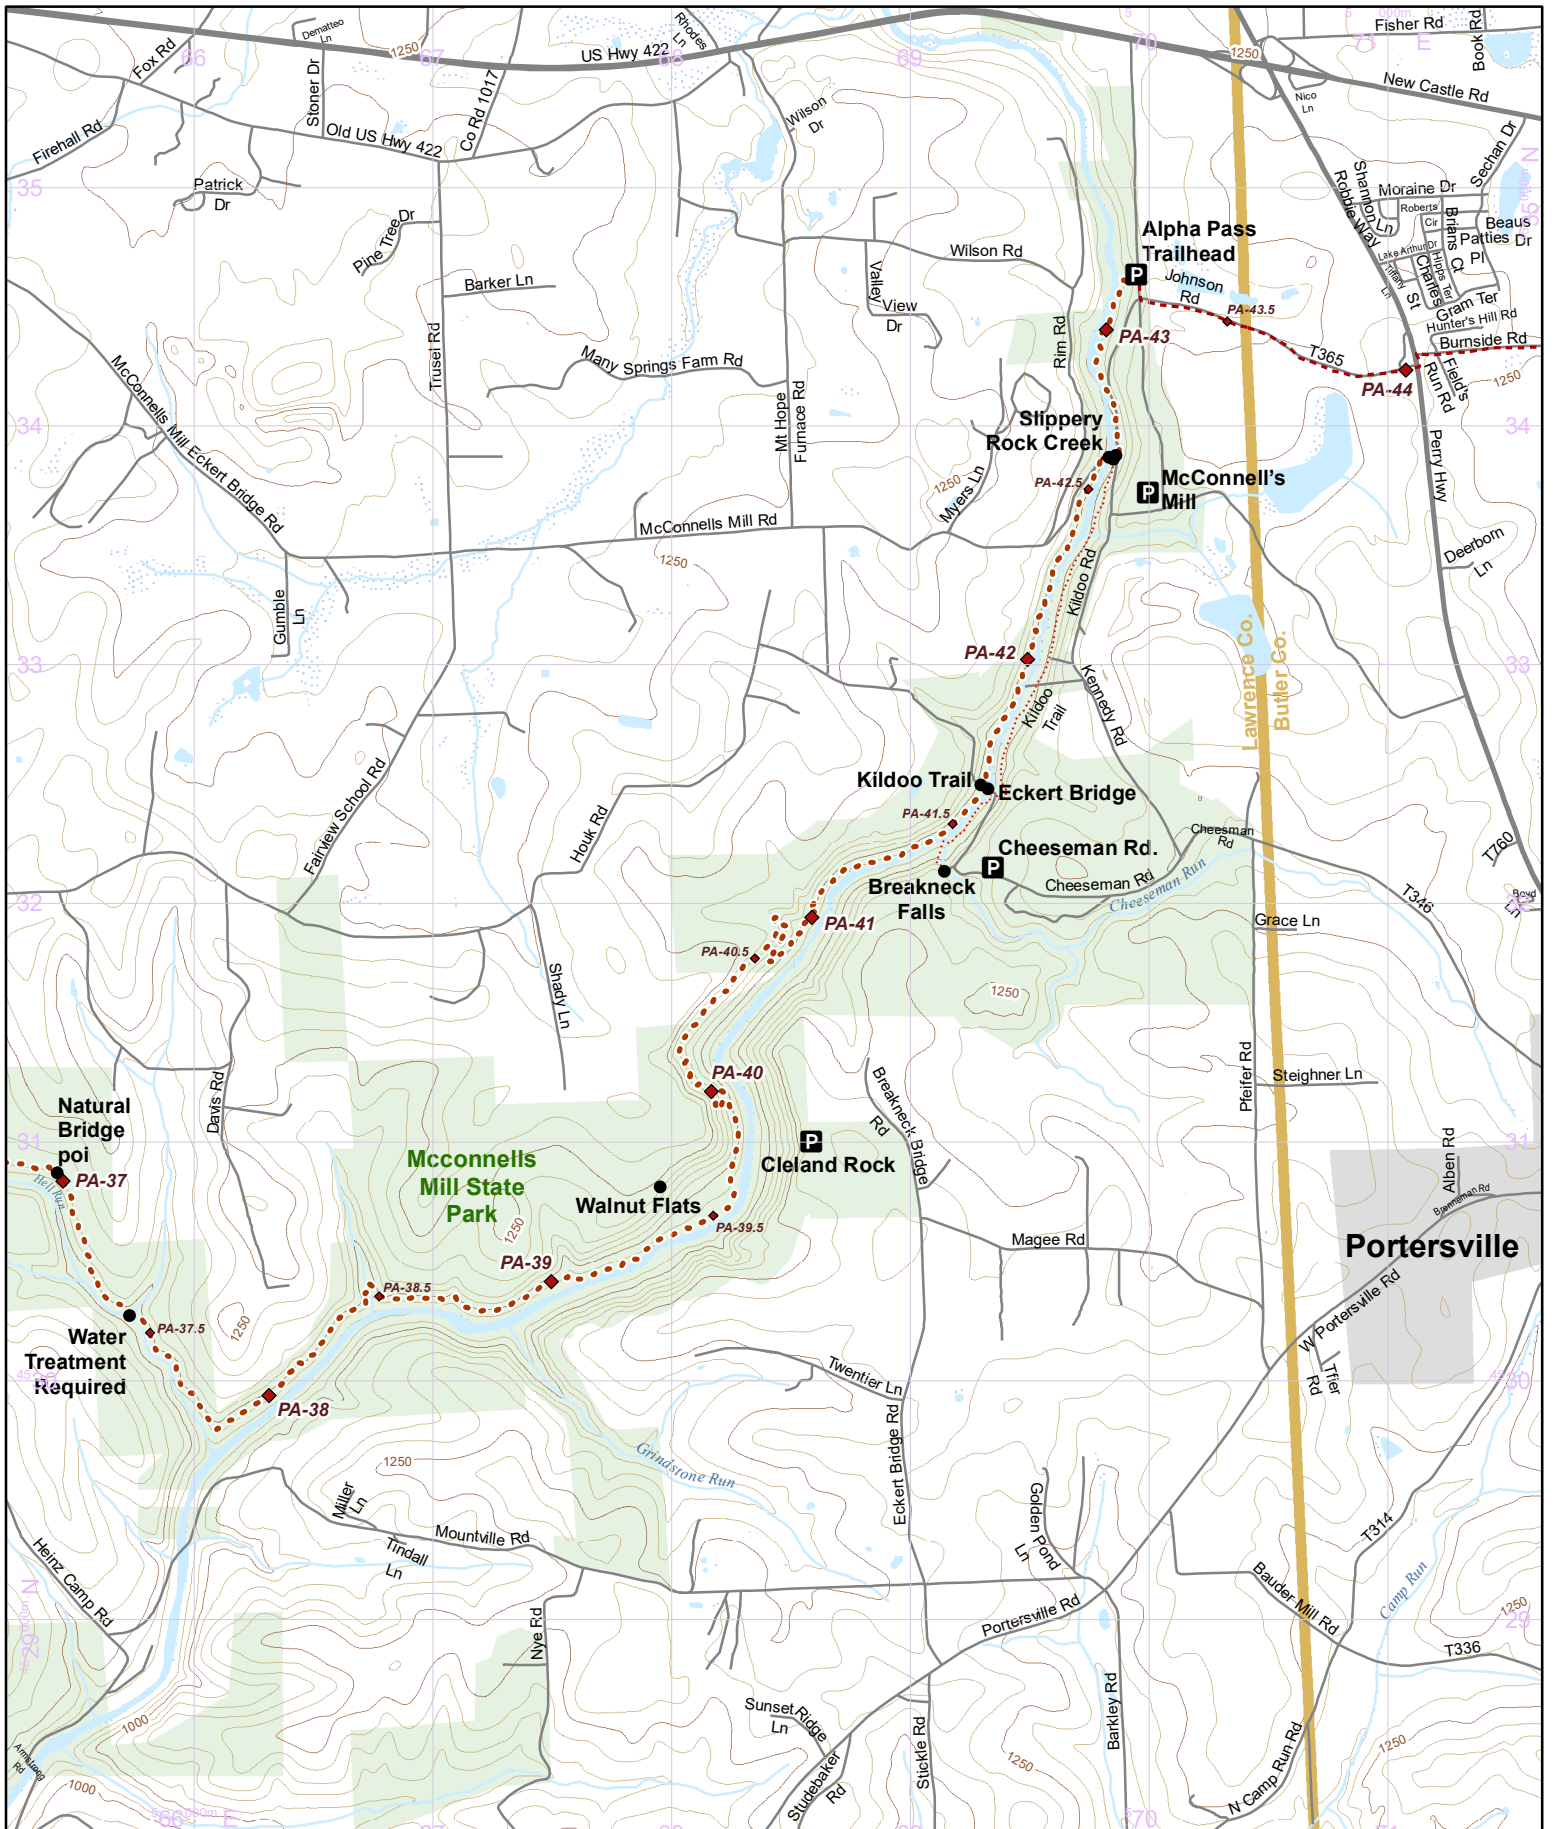

- Parking
- Camping
- Point of Interest
- Virtual 1/2 mile Intervals
- NCT
- On-Road
- Nearby Trail
- 50-foot Contour Interval
- Public Lands
- County Bndry.
- Wetlands

North Country National Scenic Trail

Pennsylvania Section Maps
PA-007

Wampum Chapter Region

Warning: Reroutes will shift all of the mile points in a state.

Make sure everyone in your group has the most recent maps and information by visiting: northcountrytrail.org

Update Version - 3/29/2024

Use this map on your mobile device w/ the "PDFMaps" app from Avenza - <http://avenza.com/pdf-maps>
To add this map at no cost from the Avenza Store, visit: <https://northcountrytrail.org/the-trail/trail-map-and-downloads/>
Under "Mobile Maps"

N 1:31,680 UTM 17 NAD 83

1 in = 0.5 miles

Hike it. Build it. Love it. Support it. Please support the mapping program with a gift today. Enjoy your complimentary North Country National Scenic Trail map download, and happy hiking!