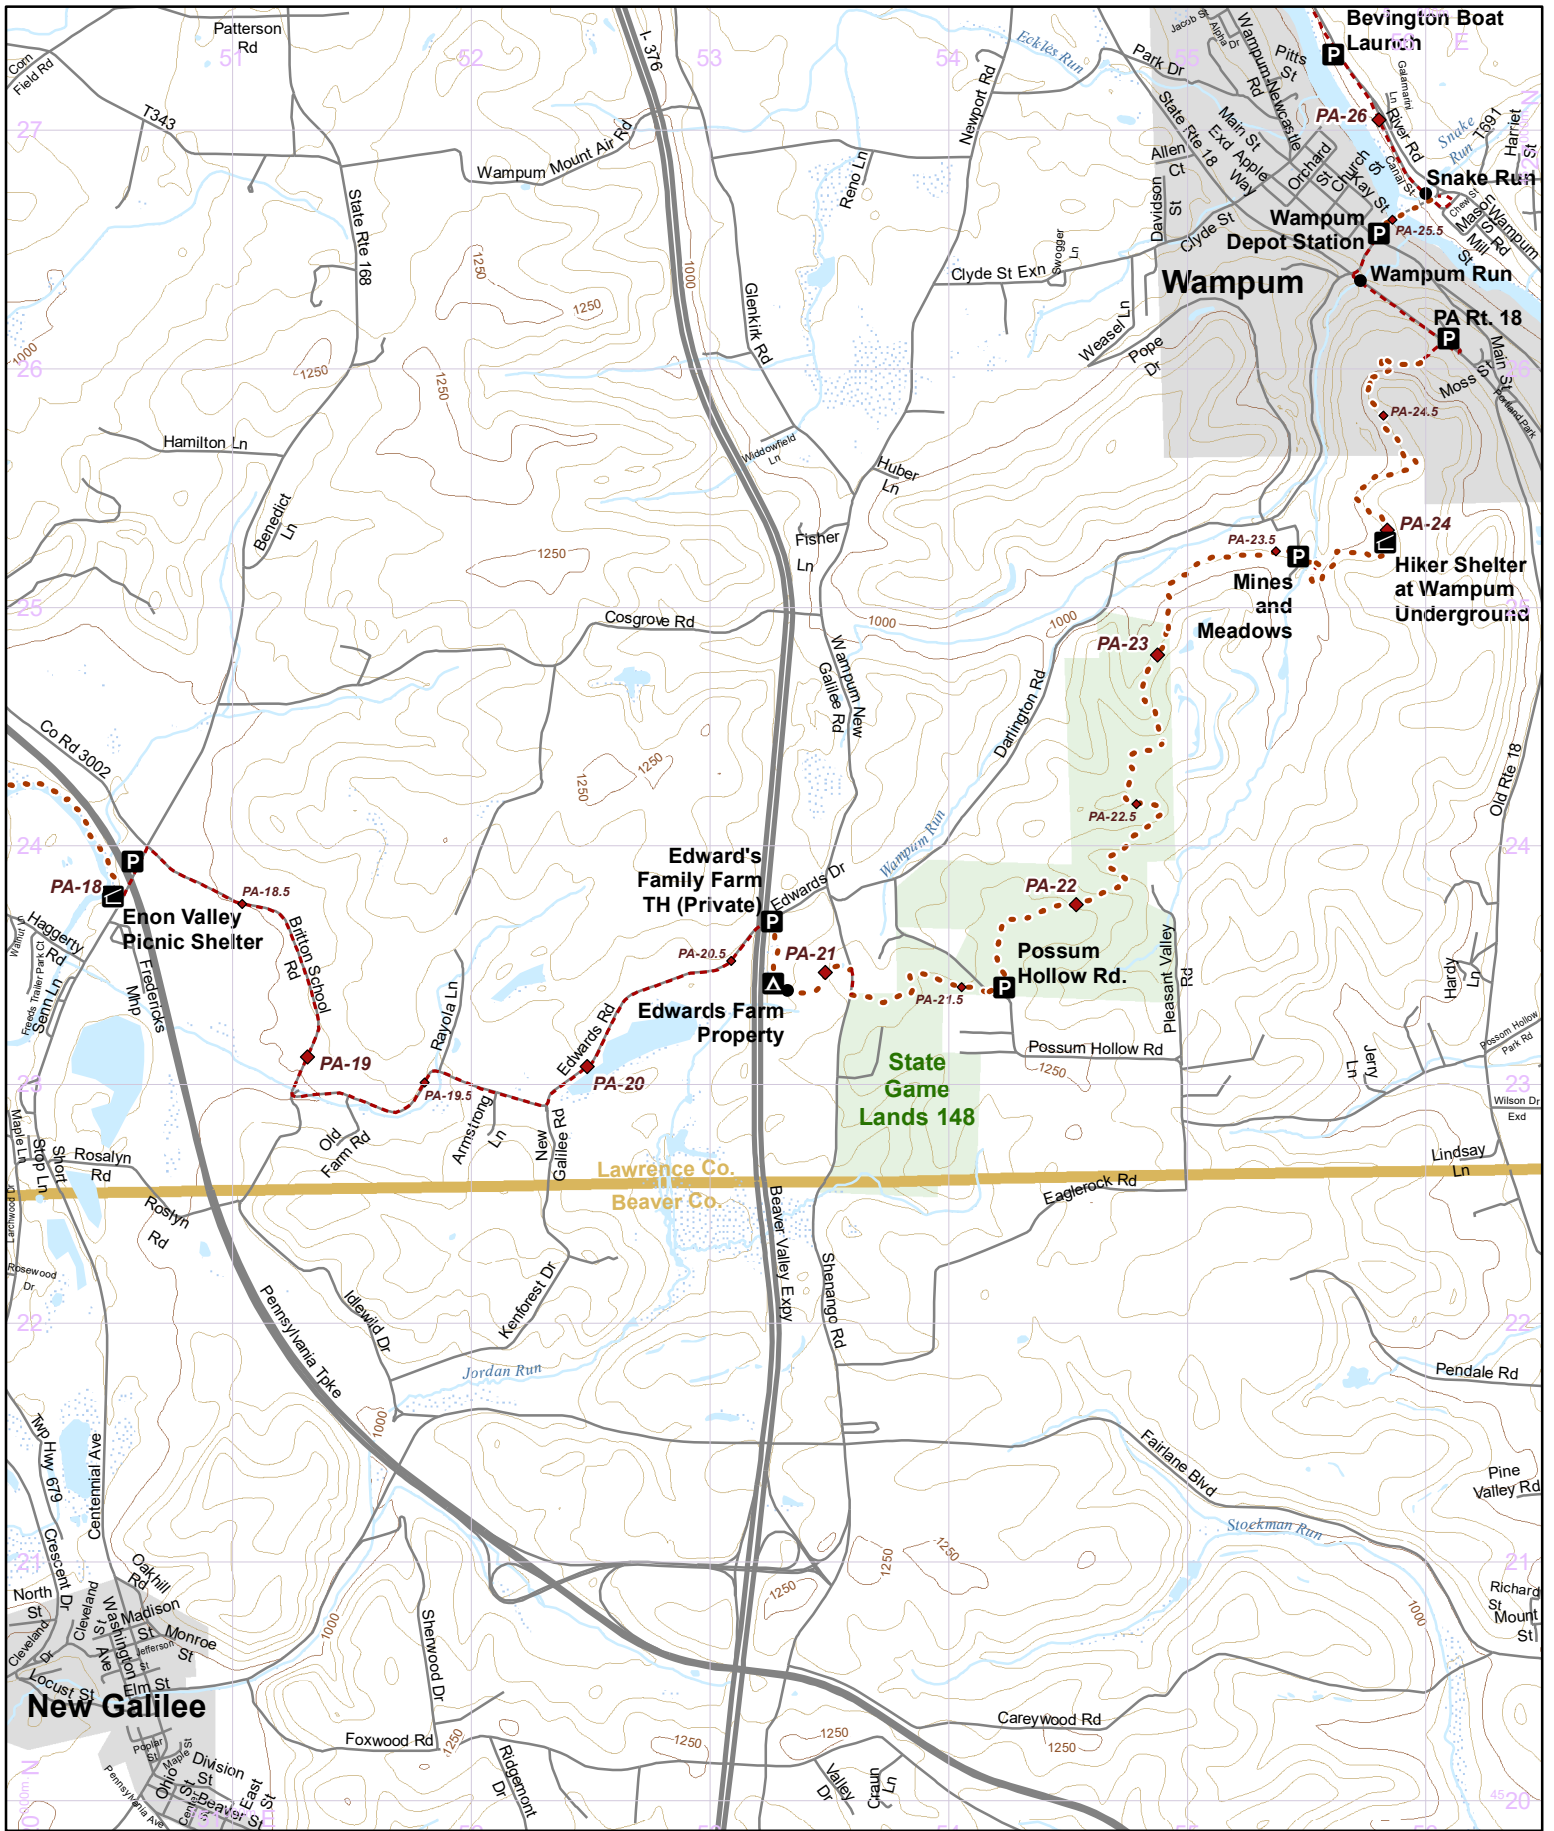

- Parking
- Camping
- Point of Interest
- Virtual 1/2 mile Intervals
- NCT
- On-Road
- Nearby Trail
- 50-foot Contour Interval
- Public Lands
- County Bndry.
- Wetlands

Hike it. Build it. Love it. Support it. Please support the mapping program with a gift today. Enjoy your complimentary North Country National Scenic Trail map download, and happy hiking!