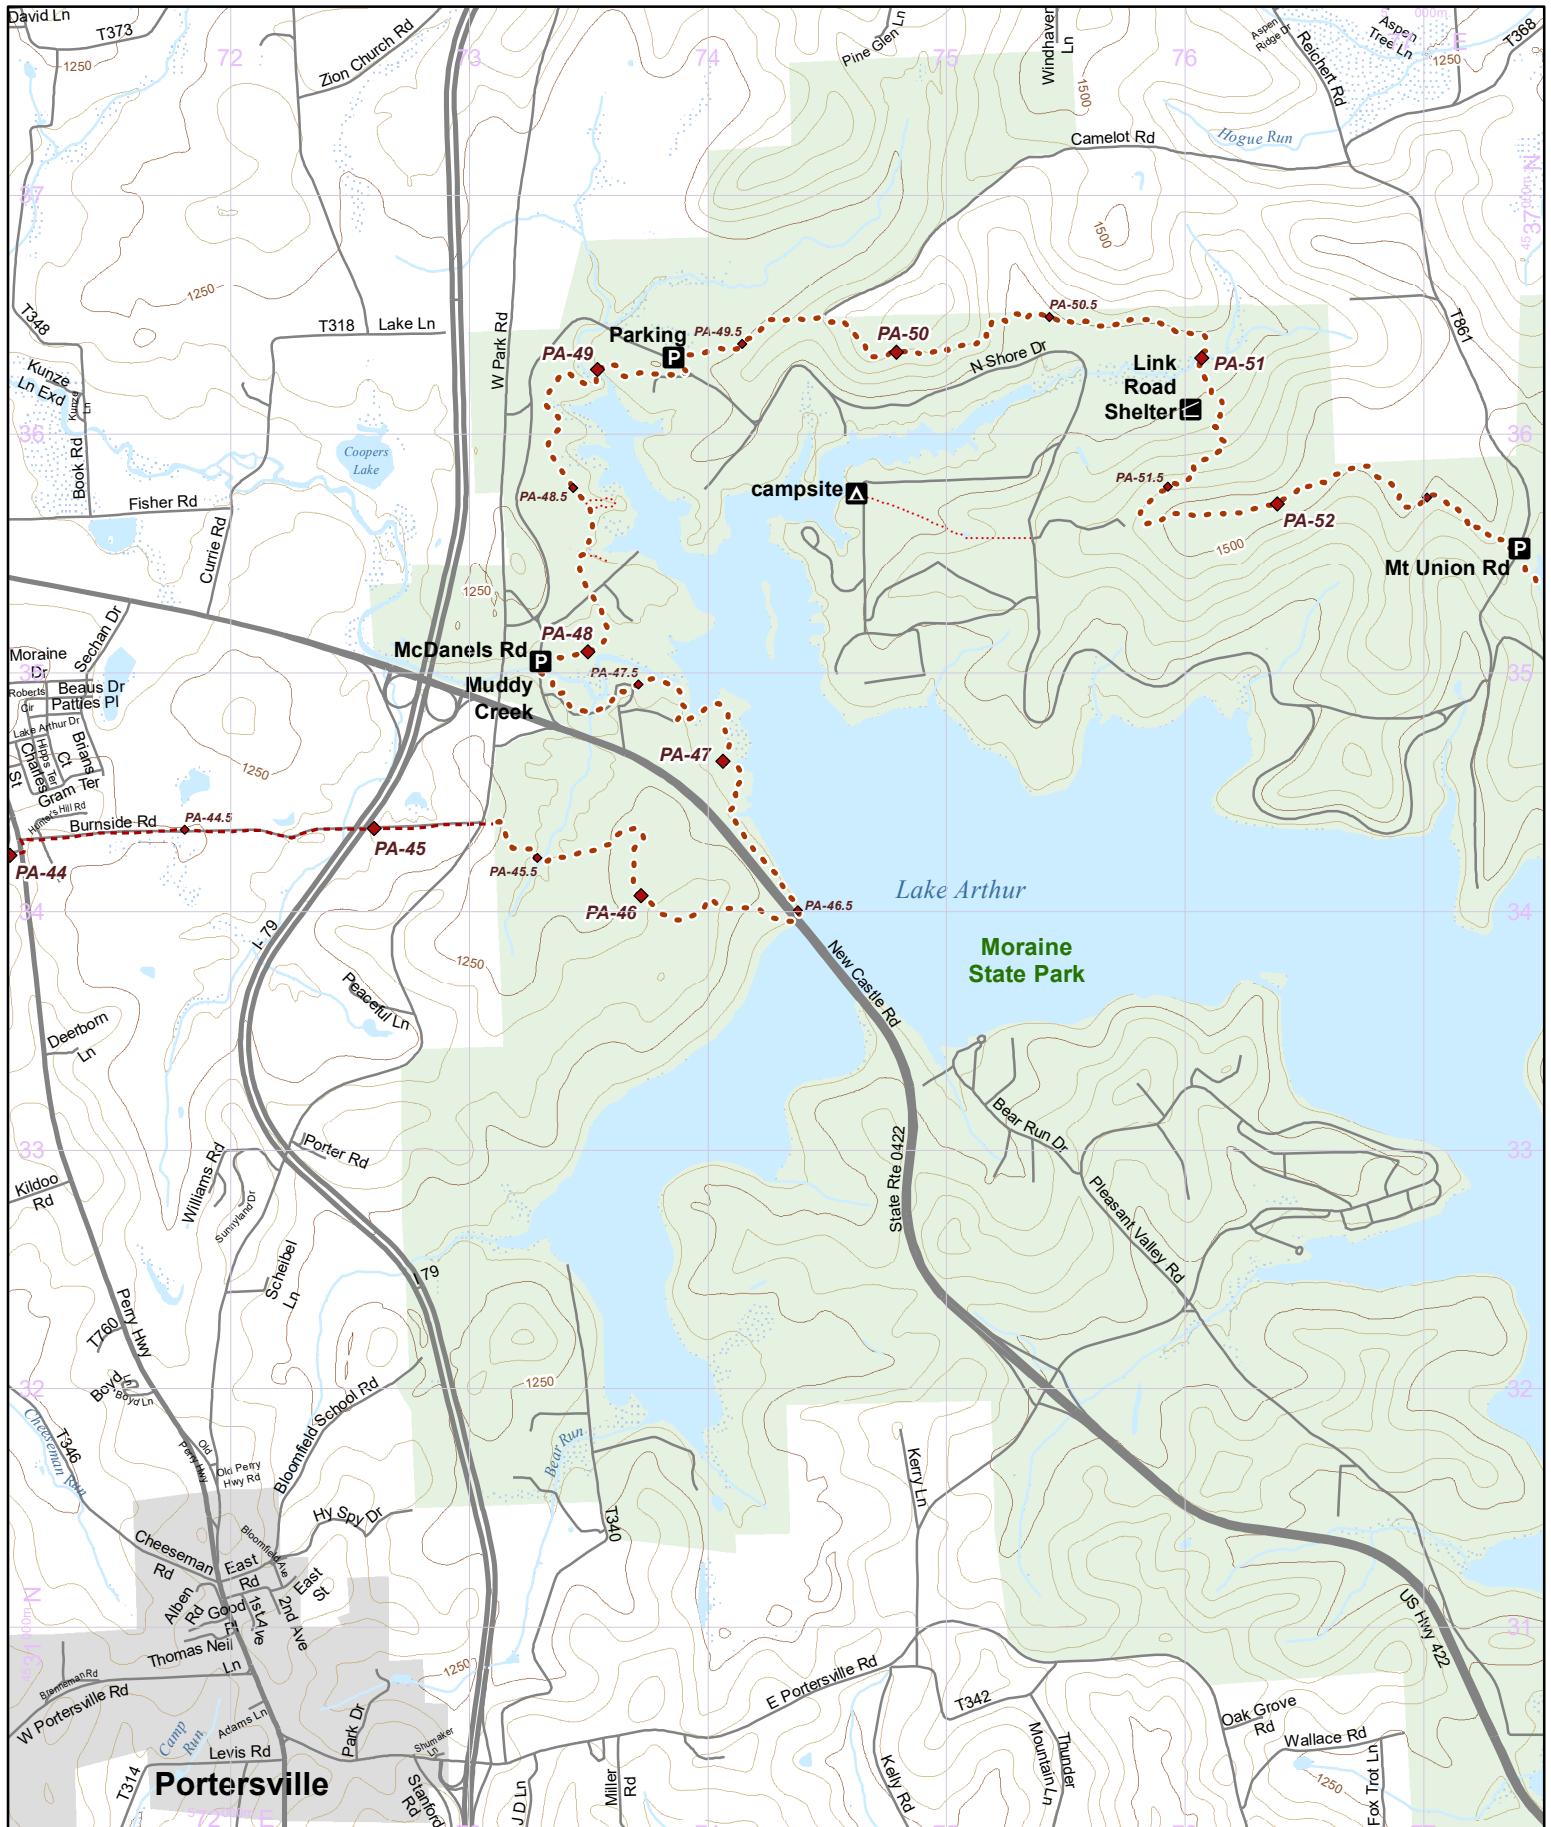

- Parking
- Camping
- Point of Interest
- Virtual 1/2 mile Intervals
- NCT
- On-Road
- Nearby Trail
- 50-foot Contour Interval
- Public Lands
- County Bndry.
- Wetlands

North Country National Scenic Trail

Pennsylvania Section Maps
PA-008
Butler Chapter Region

Warning: Reroutes will shift all of the mile points in a state. Make sure everyone in your group has the most recent maps and information by visiting: northcountrytrail.org
Update Version - 3/29/2024

Use this map on your mobile device w/ the "PDFMaps" app from Avenza - <http://avenza.com/pdf-maps>
To add this map at no cost from the Avenza Store, visit: <https://northcountrytrail.org/the-trail/trail-map-and-downloads/>
Under "Mobile Maps"

Hike it. Build it. Love it. Support it. Please support the mapping program with a gift today. Enjoy your complimentary North Country National Scenic Trail map download, and happy hiking!