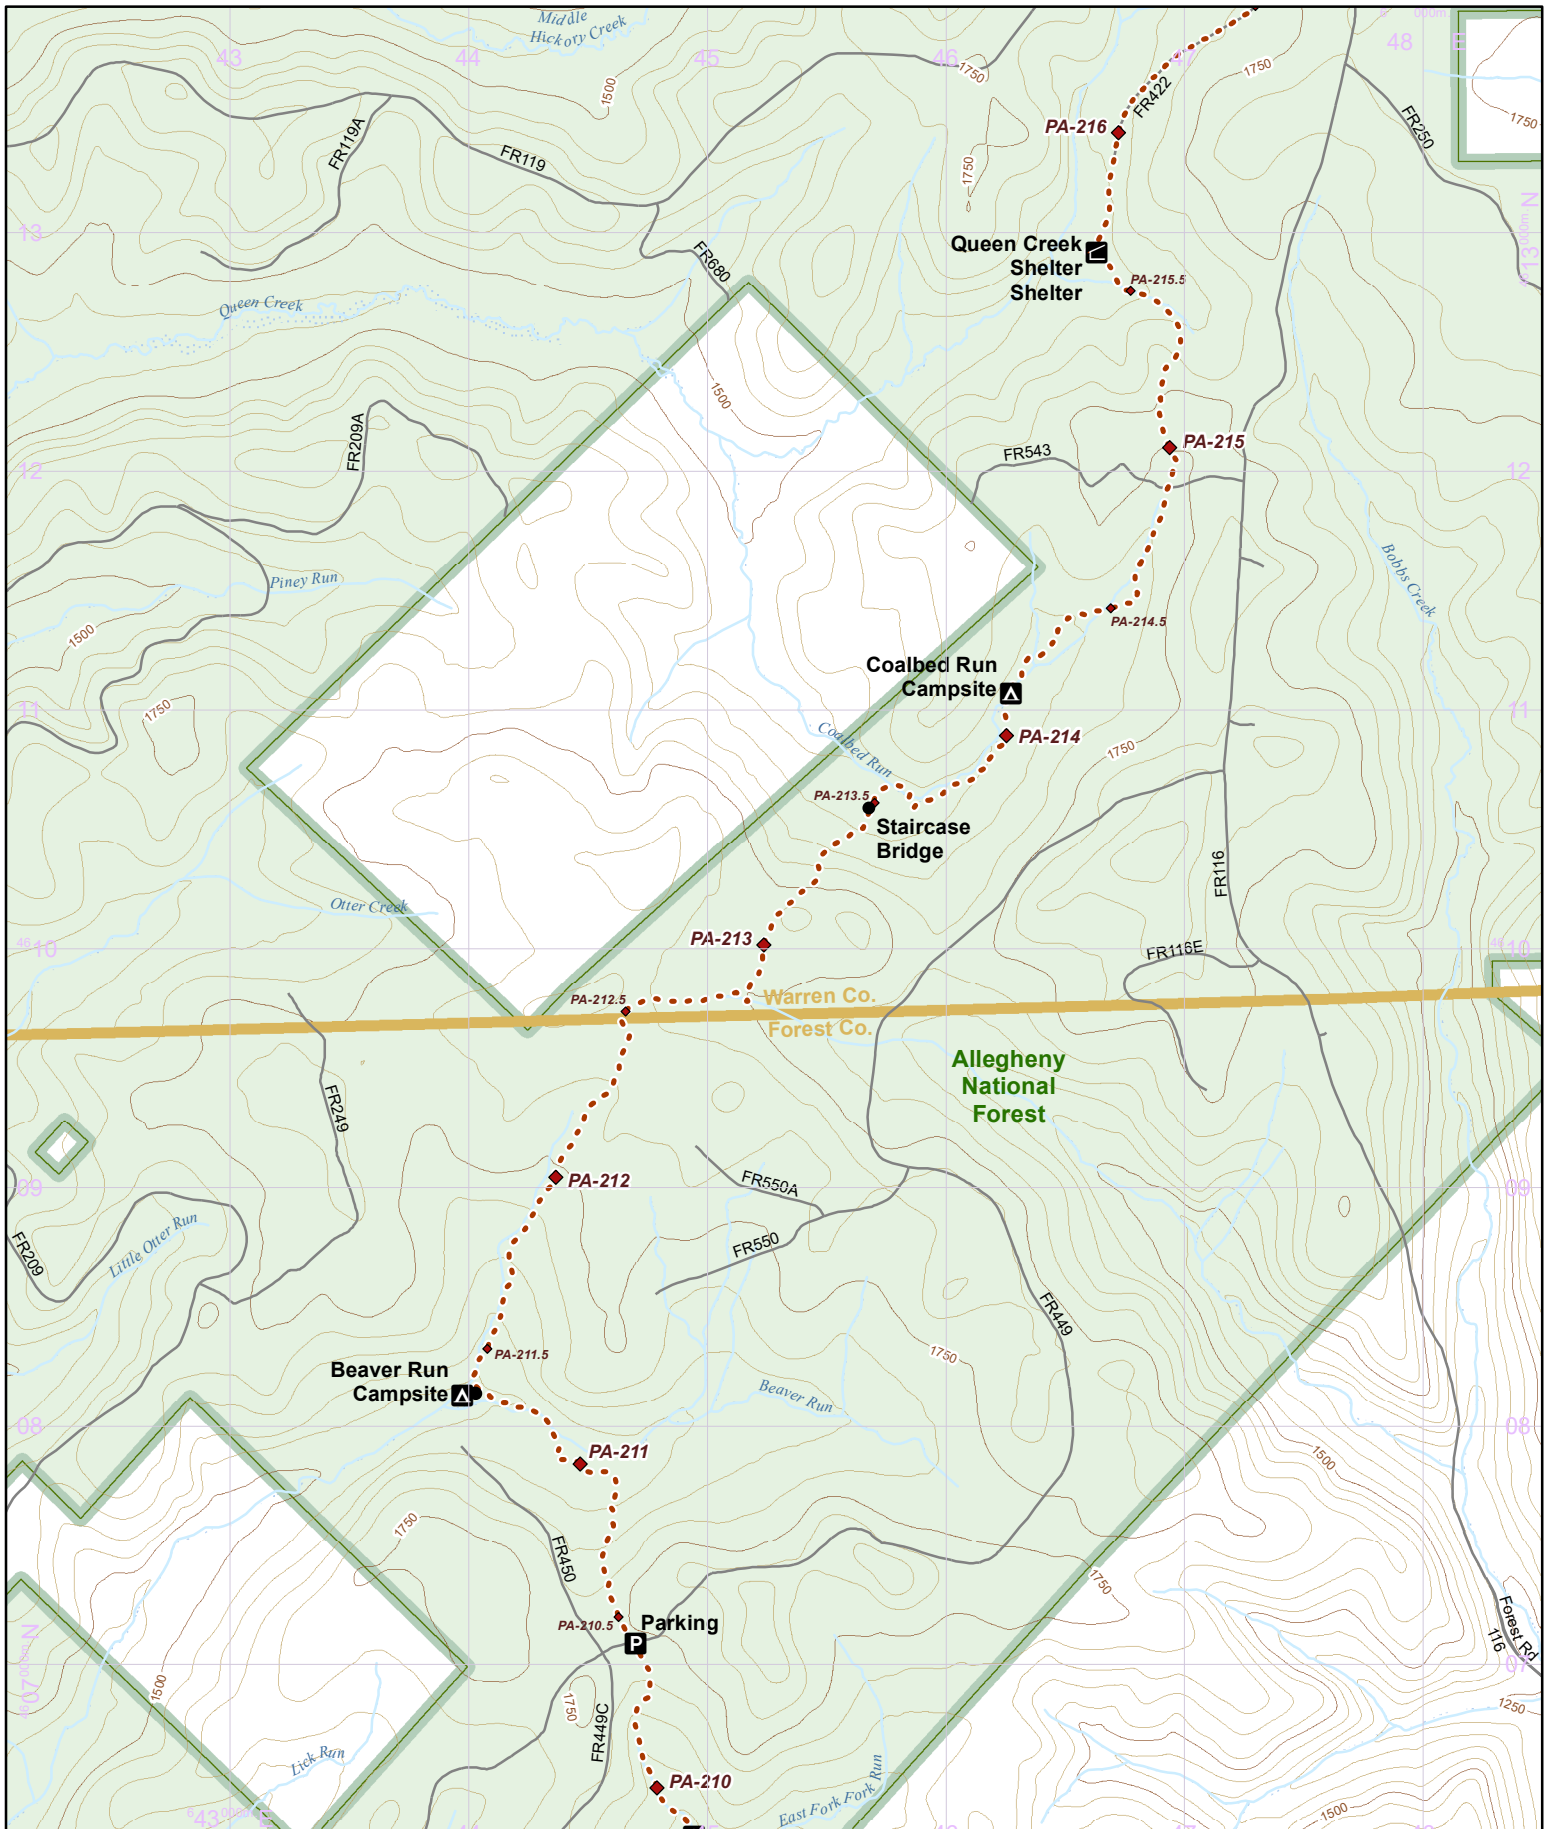

- Parking
- Camping
- Point of Interest
- NCT
- On-Road
- Virtual 1/2 mile Intervals
- Nearby Trail
- 50-foot Contour Interval
- Public Lands
- County Bndry.
- Wetlands

North Country National Scenic Trail

Pennsylvania Section Maps
PA-034

Allegheny National Forest Chapter Region
Warning: Reroutes will shift all of the mile points in a state.
Make sure everyone in your group has the most recent maps and information by visiting: northcountrytrail.org
Update Version - 3/29/2024

Use this map on your mobile device w/ the "PDFMaps" app from Avenza - <http://avenza.com/pdf-maps>
To add this map at no cost from the Avenza Store, visit:
<https://northcountrytrail.org/the-trail/trail-map-and-downloads/>
Under "Mobile Maps"

Hike it. Build it. Love it. Support it. Please support the mapping program with a gift today. Enjoy your complimentary North Country National Scenic Trail map download, and happy hiking!