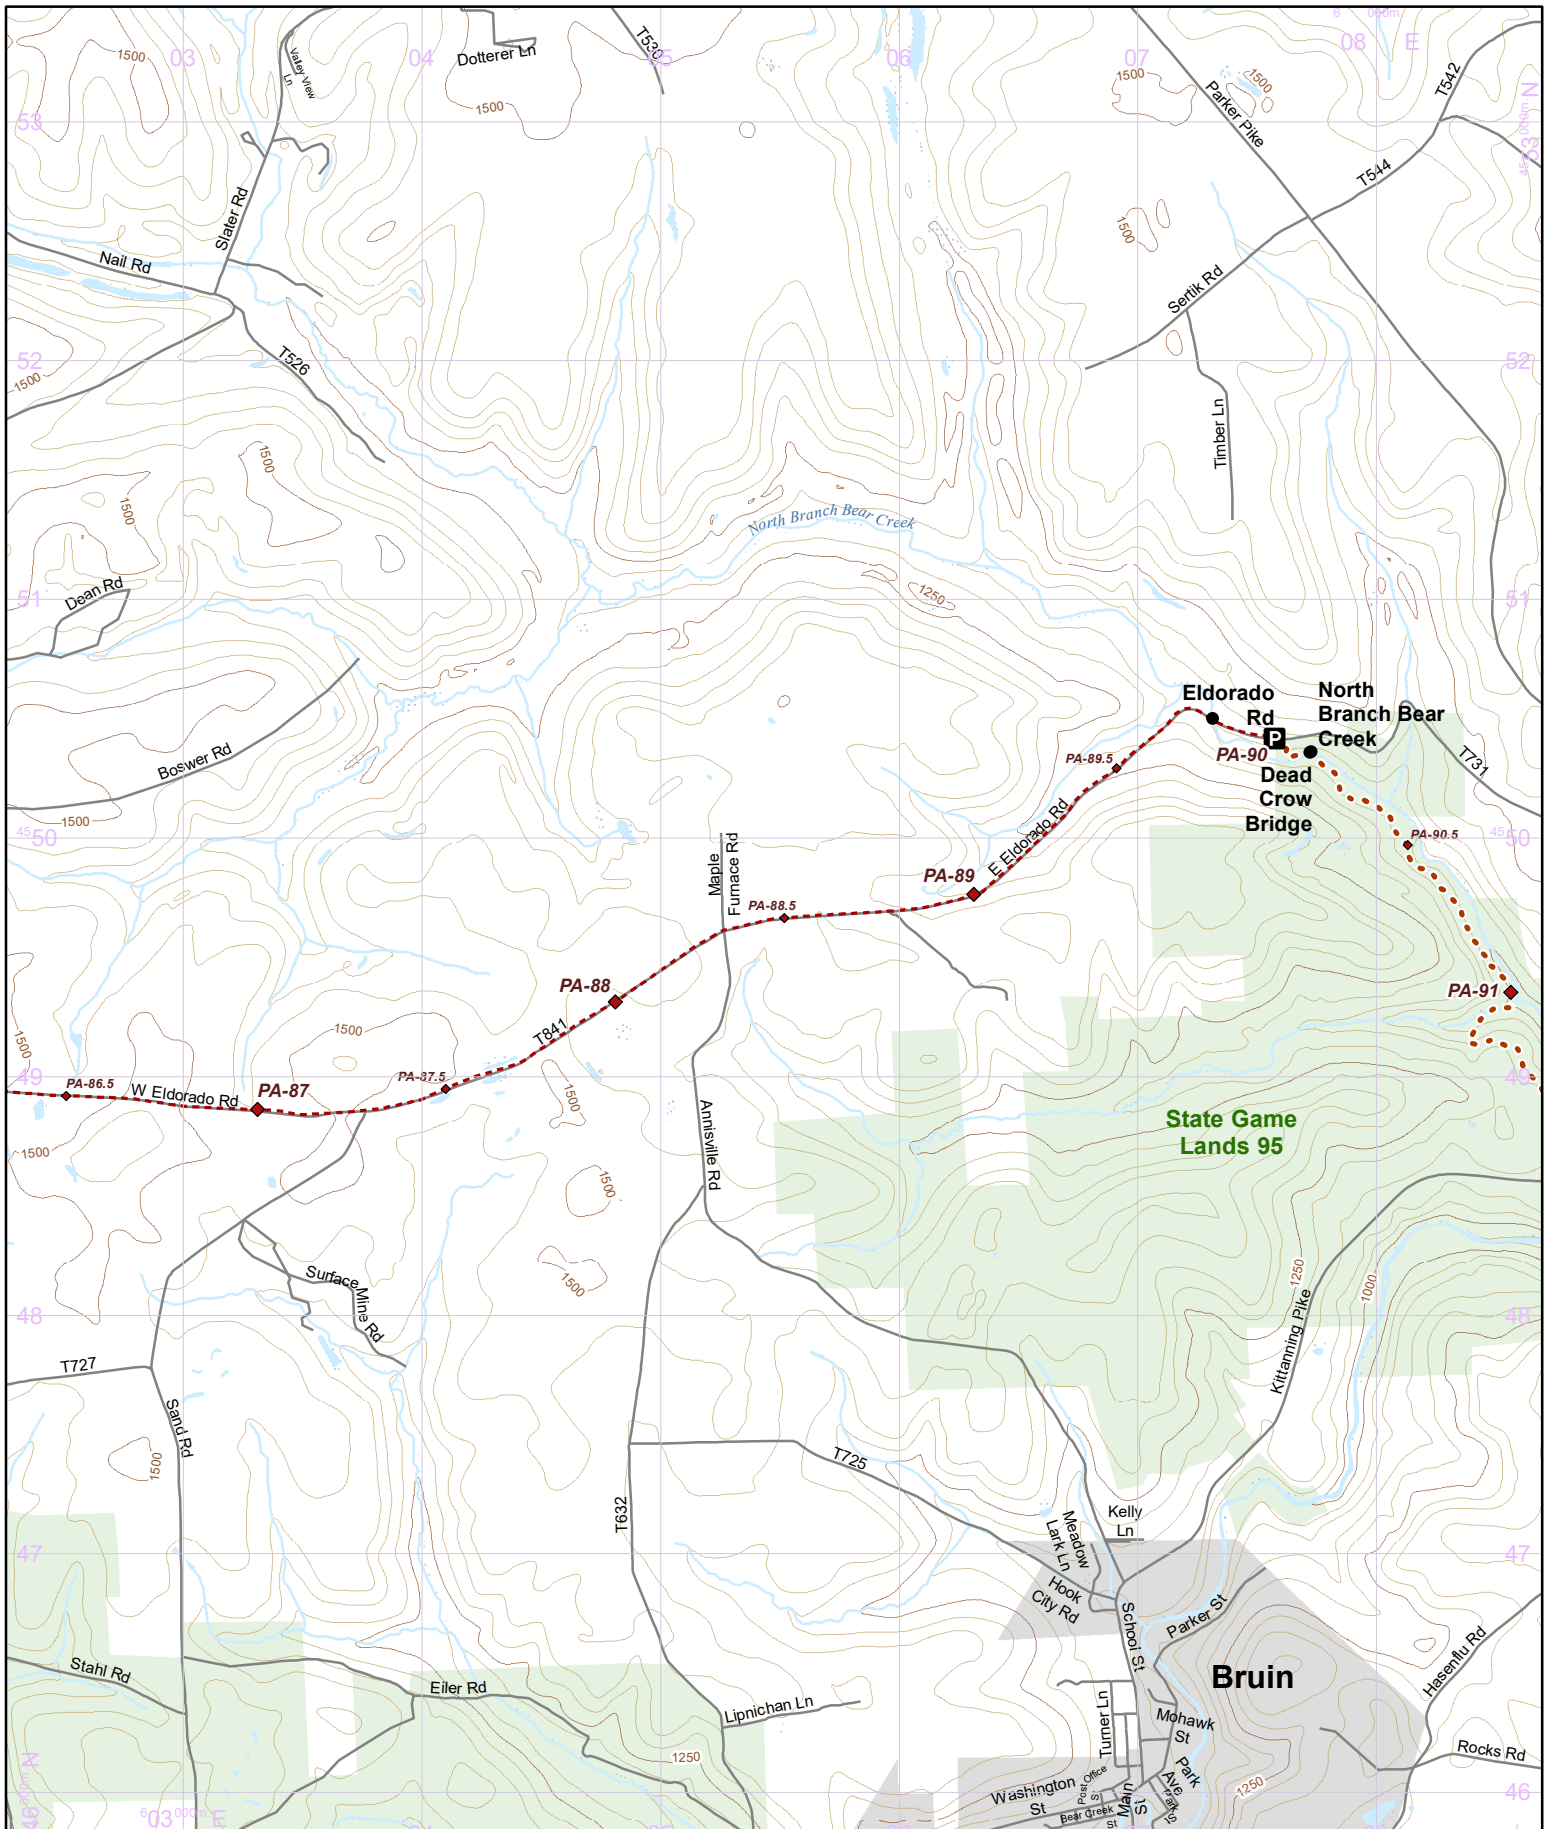

- Parking
- Camping
- Point of Interest
- NCT
- On-Road
- Virtual 1/2 mile Intervals
- Nearby Trail
- 50-foot Contour Interval
- Public Lands
- County Bndry.
- Wetlands

North Country National Scenic Trail

Pennsylvania Section Maps

PA-014

Butler Chapter Region

Warning: Reroutes will shift all of the mile points in a state.

Make sure everyone in your group has the most recent maps and information by visiting: northcountrytrail.org

Update Version - 3/29/2024

Use this map on your mobile device w/ the "PDFMaps" app from Avenza - <http://avenza.com/pdf-maps>
To add this map at no cost from the Avenza Store, visit:
<https://northcountrytrail.org/the-trail/trail-map-and-downloads/>
Under "Mobile Maps"

N 1:31,680 UTM 17 NAD 83

Hike it. Build it. Love it. Support it. Please support the mapping program with a gift today. Enjoy your complimentary North Country National Scenic Trail map download, and happy hiking!