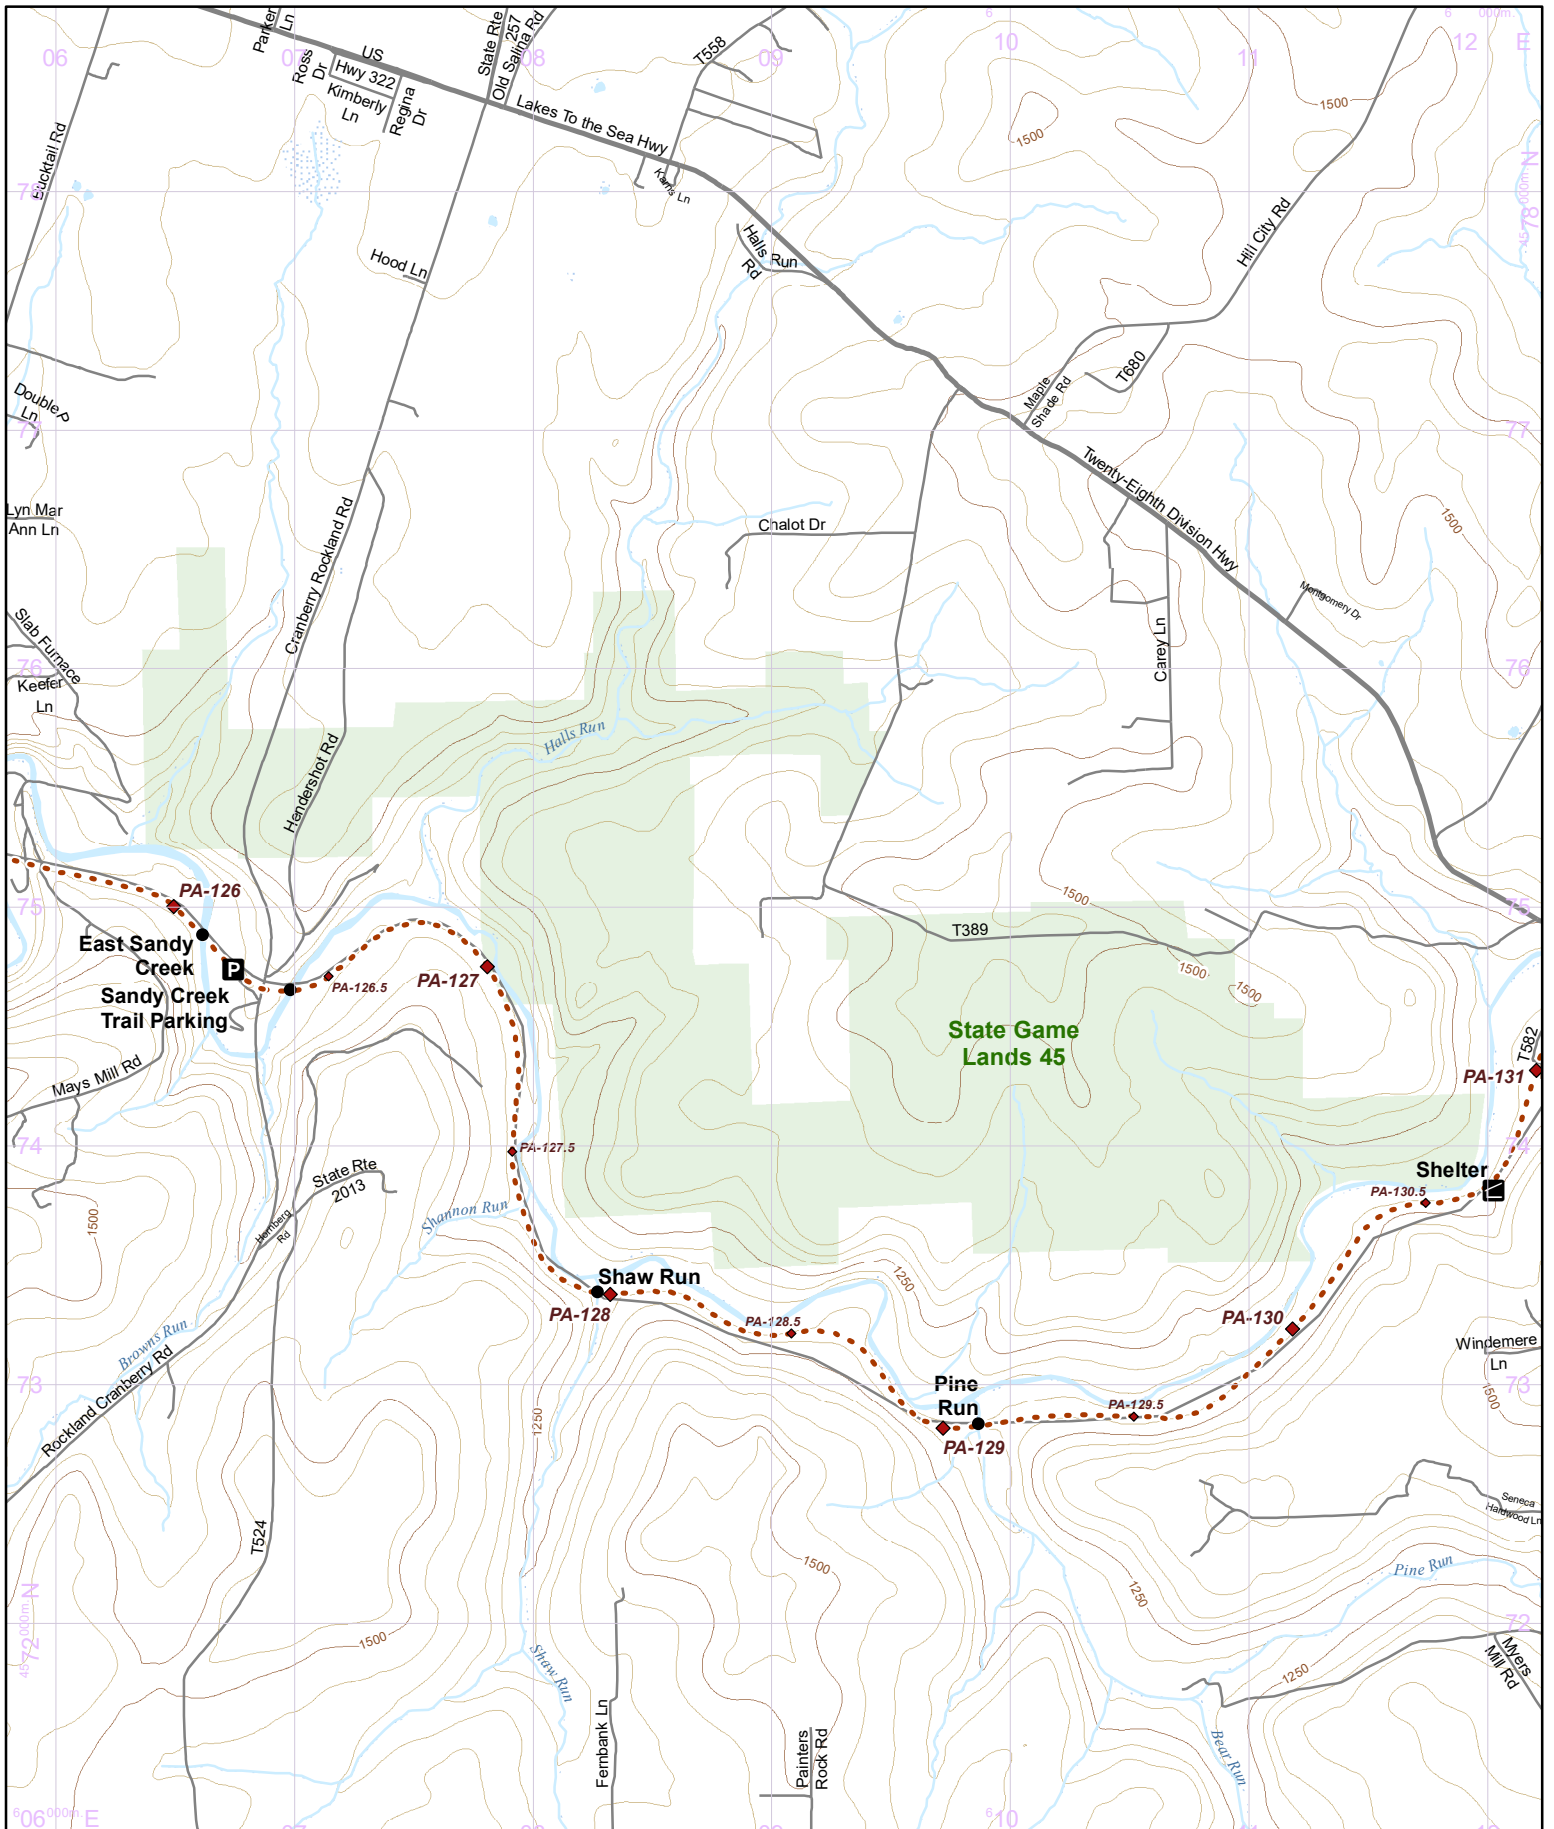

- Parking
- Camping
- Point of Interest
- Virtual 1/2 mile Intervals
- NCT
- On-Road
- Nearby Trail
- 50-foot Contour Interval
- Public Lands
- County Bndry.
- Wetlands

North Country National Scenic Trail

Pennsylvania Section Maps

PA-021

Clarion Chapter Region

Warning: Reroutes will shift all of the mile points in a state. Make sure everyone in your group has the most recent maps and information by visiting: northcountrytrail.org
Update Version - 3/29/2024

Use this map on your mobile device w/ the "PDFMaps" app from Avenza - <http://avenza.com/pdf-maps>
To add this map at no cost from the Avenza Store, visit: <https://northcountrytrail.org/the-trail/trail-map-and-downloads/>
Under "Mobile Maps"

Hike it. Build it. Love it. Support it. Please support the mapping program with a gift today. Enjoy your complimentary North Country National Scenic Trail map download, and happy hiking!