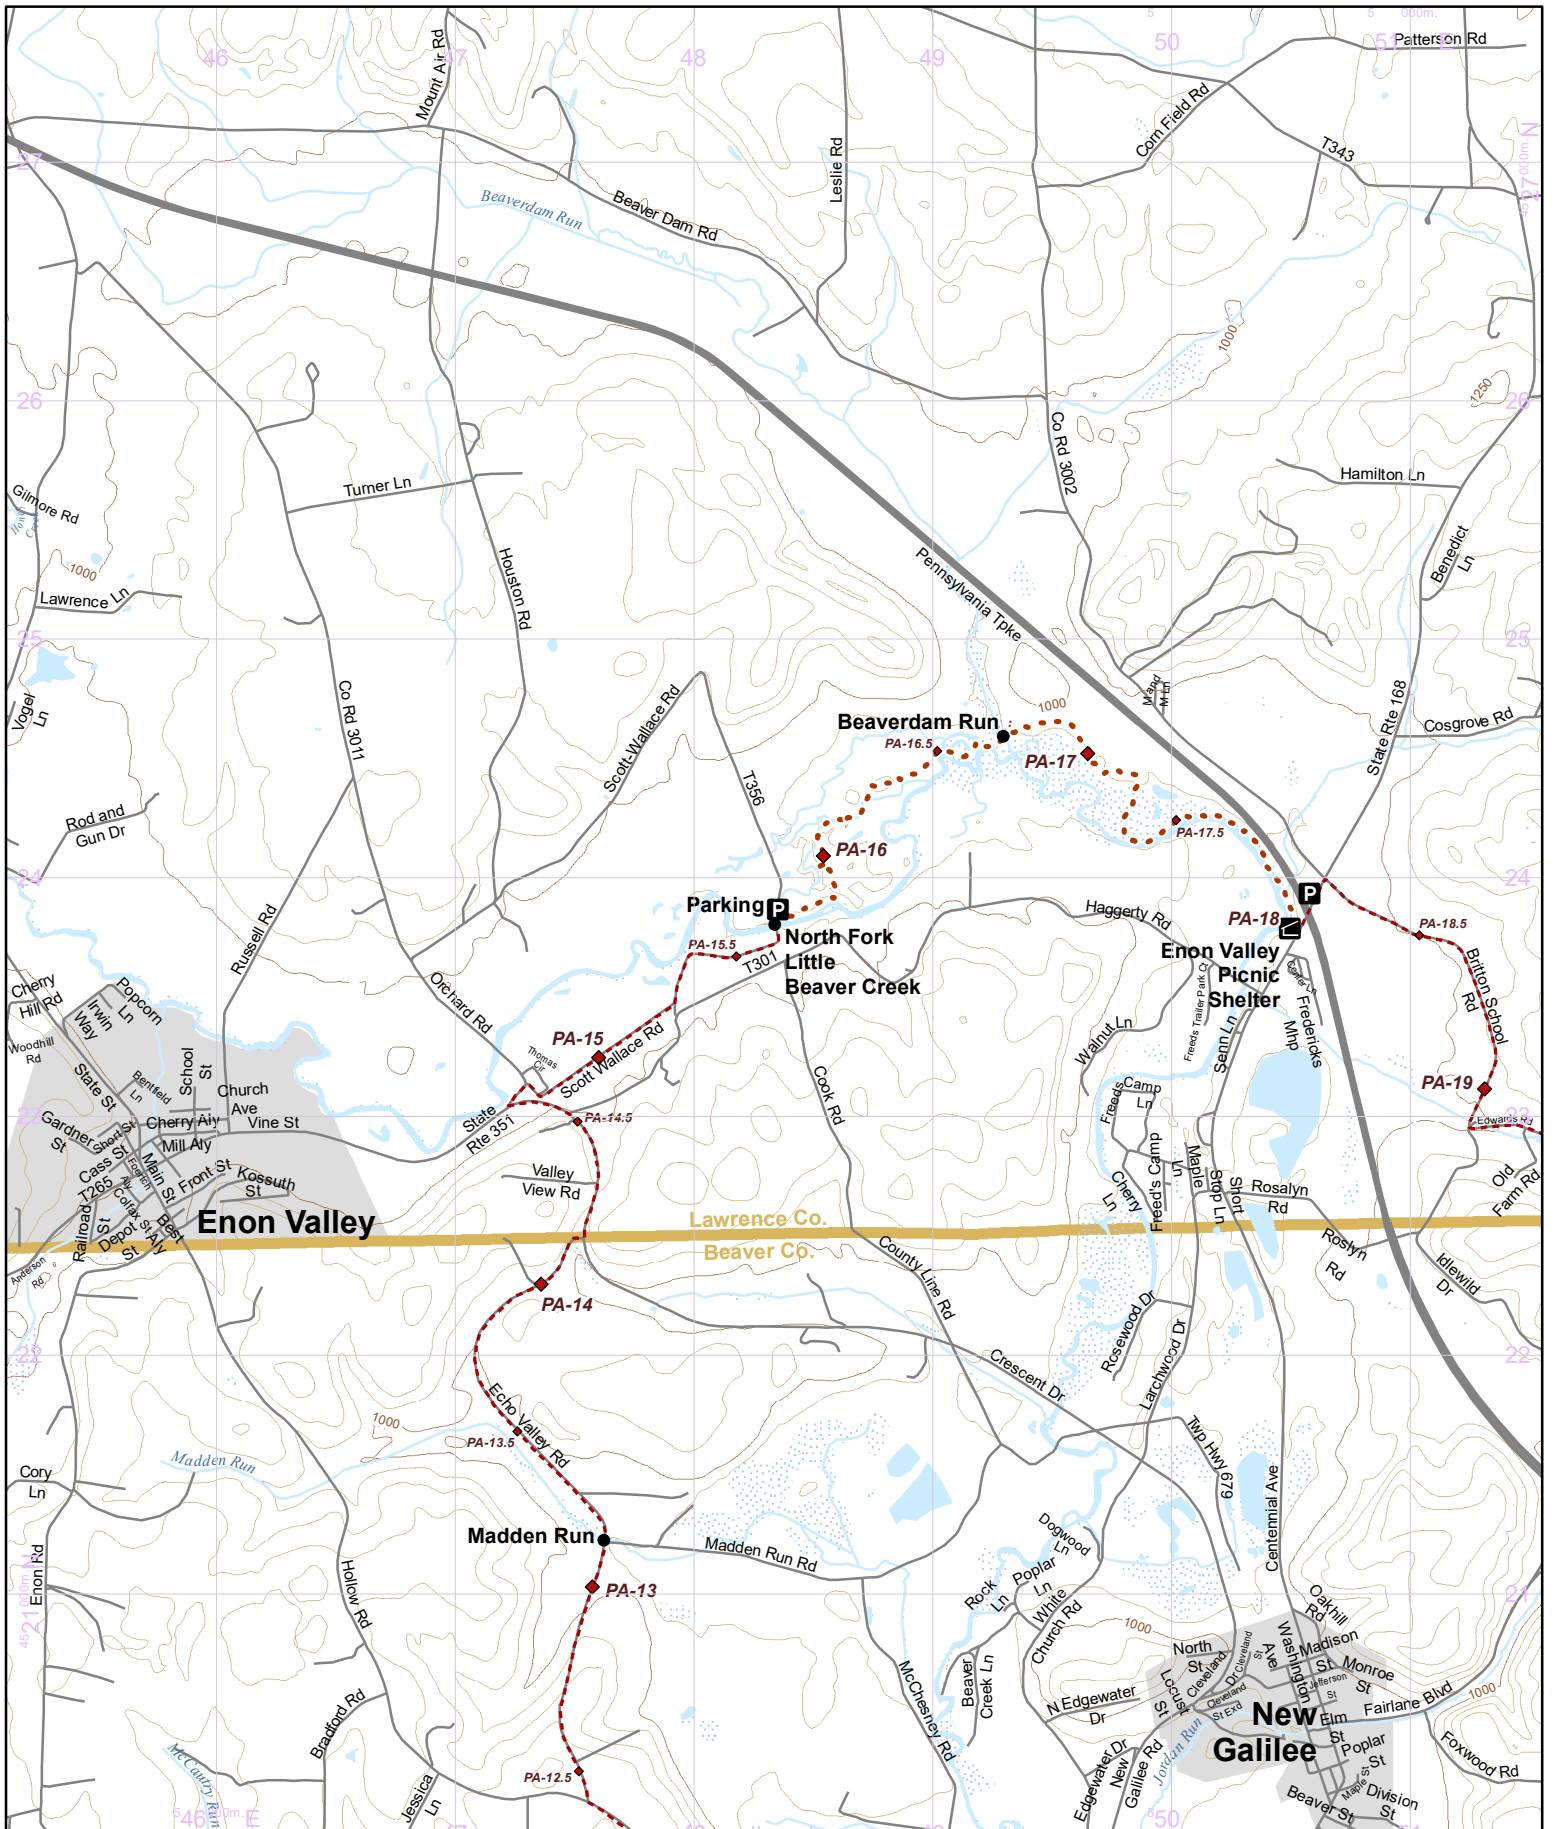

- Parking
- Camping
- Point of Interest
- Virtual 1/2 mile Intervals
- NCT
- On-Road
- Nearby Trail
- 50-foot Contour Interval
- Public Lands
- County Bndry.
- Wetlands

North Country National Scenic Trail

Pennsylvania Section Maps
PA-003

Wampum Chapter Region

Warning: Reroutes will shift all of the mile points in a state.

Make sure everyone in your group has the most recent maps and information by visiting: northcountrytrail.org

Update Version - 3/29/2024

Use this map on your mobile device w/ the "PDFMaps" app from Avenza - <http://avenza.com/pdf-maps>
To add this map at no cost from the Avenza Store, visit: <https://northcountrytrail.org/the-trail/trail-map-and-downloads/>
Under "Mobile Maps"

N 1:31,680 UTM 17 NAD 83

1 in = 0.5 miles

Hike it. Build it. Love it. Support it. Please support the mapping program with a gift today. Enjoy your complimentary North Country National Scenic Trail map download, and happy hiking!