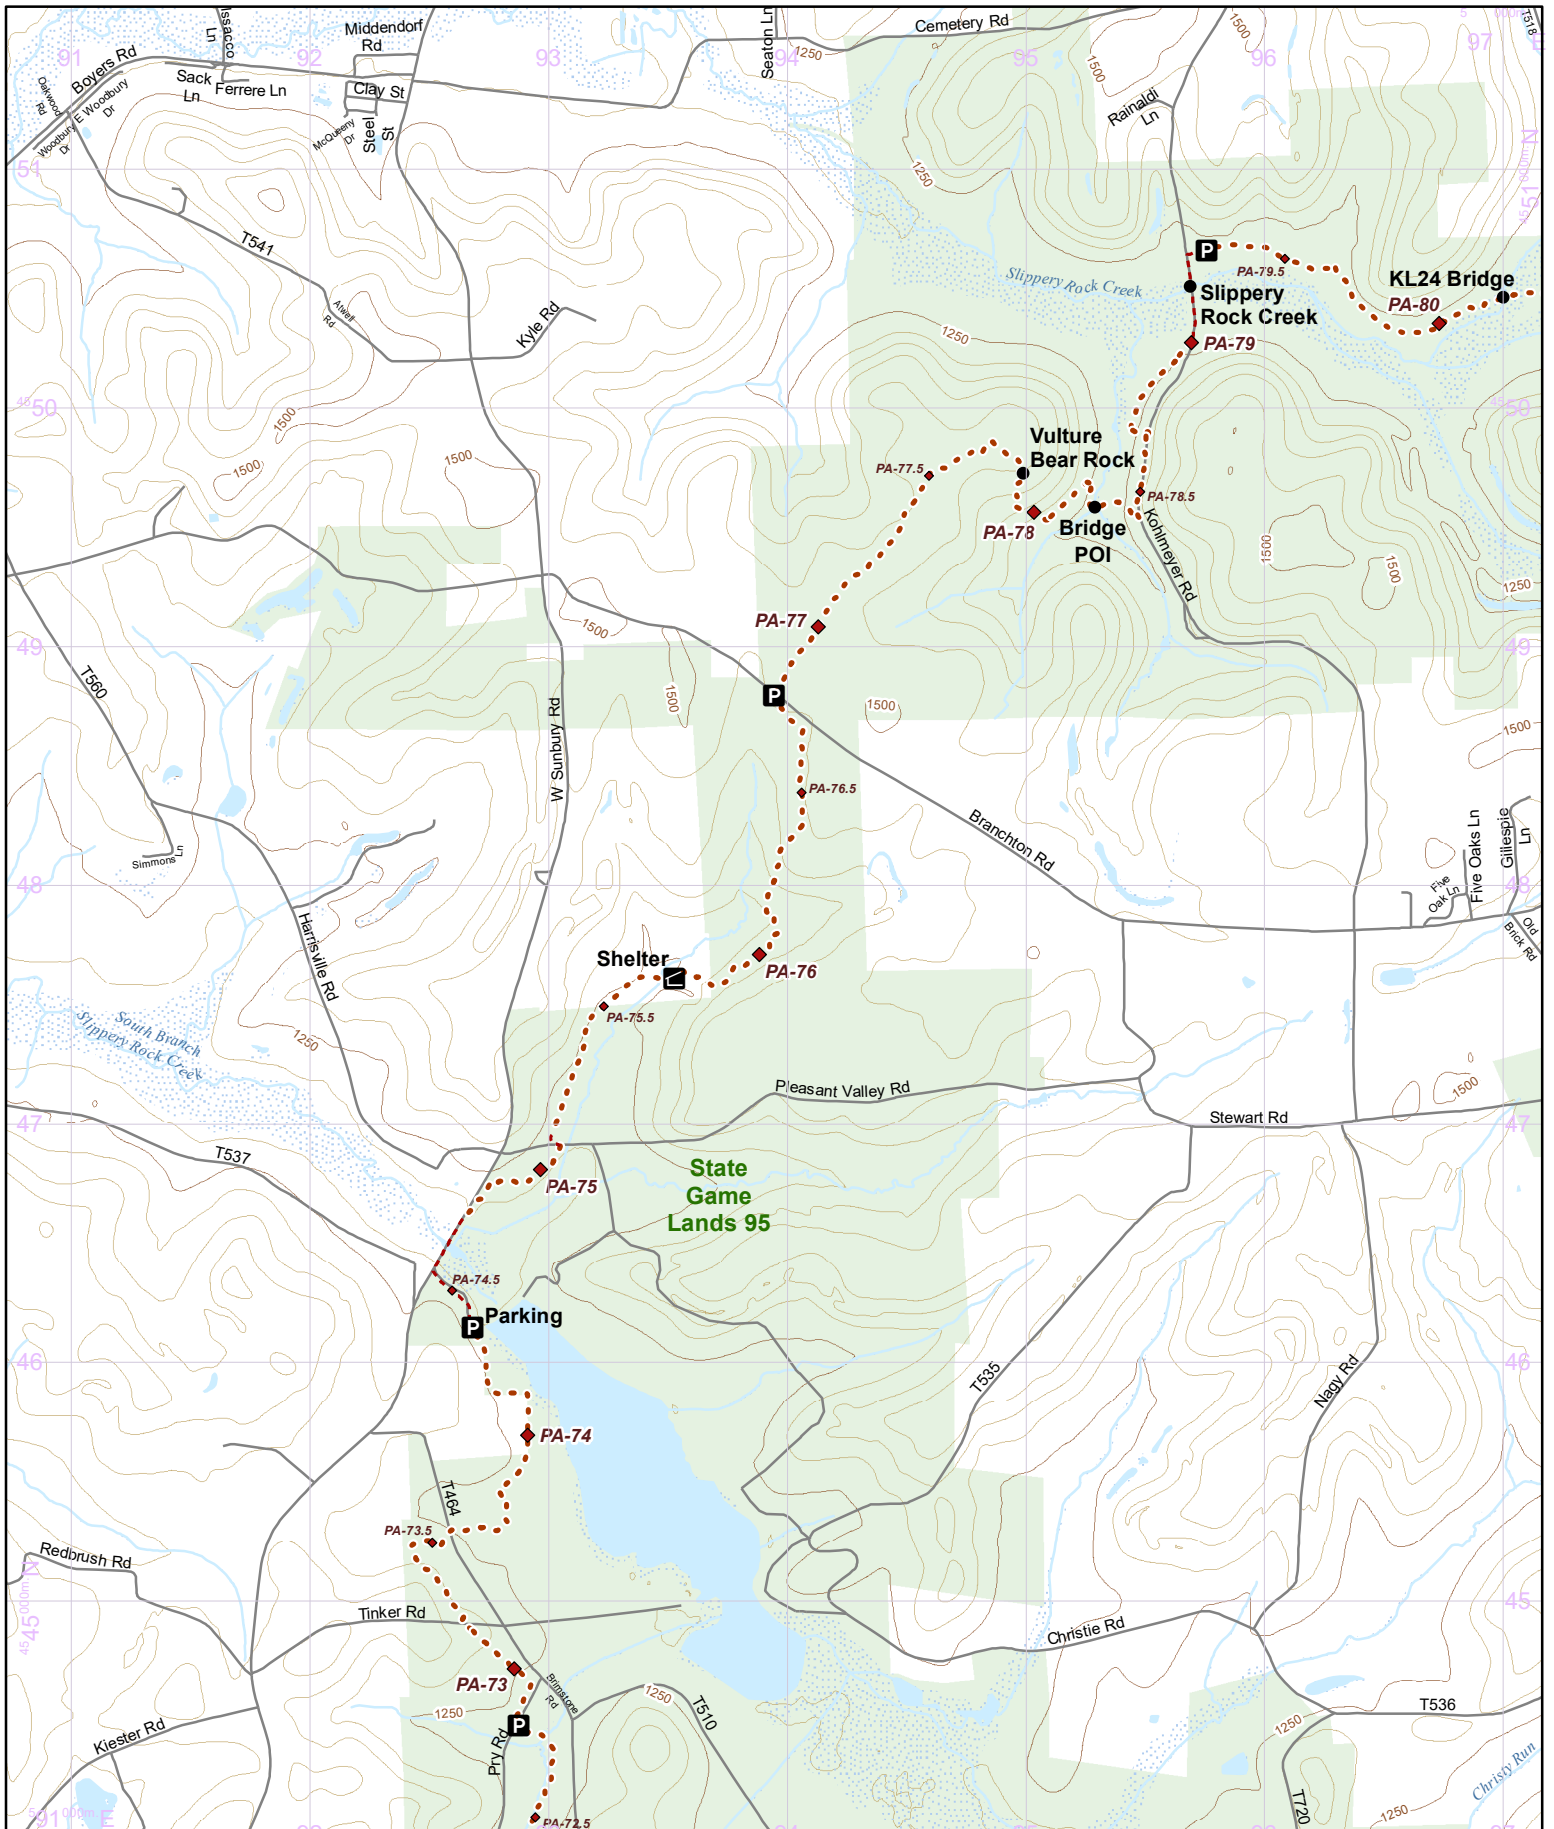

- Parking
- Camping
- Point of Interest
- NCT
- On-Road
- Virtual 1/2 mile Intervals
- Nearby Trail
- 50-foot Contour Interval
- Public Lands
- County Bndry.
- Wetlands

North Country National Scenic Trail

Pennsylvania Section Maps

PA-012

Butler Chapter Region

Warning: Reroutes will shift all of the mile points in a state.

Make sure everyone in your group has the most recent maps and information by visiting: northcountrytrail.org

Update Version - 3/29/2024

Use this map on your mobile device w/ the "PDFMaps" app from Avenza - <http://avenza.com/pdf-maps>
To add this map at no cost from the Avenza Store, visit:
<https://northcountrytrail.org/the-trail/trail-map-and-downloads/>
Under "Mobile Maps"

N 1:31,680 UTM 17 NAD 83

1 in = 0.5 miles

0 0.25 0.5 Miles

Hike it. Build it. Love it. Support it. Please support the mapping program with a gift today. Enjoy your complimentary North Country National Scenic Trail map download, and happy hiking!