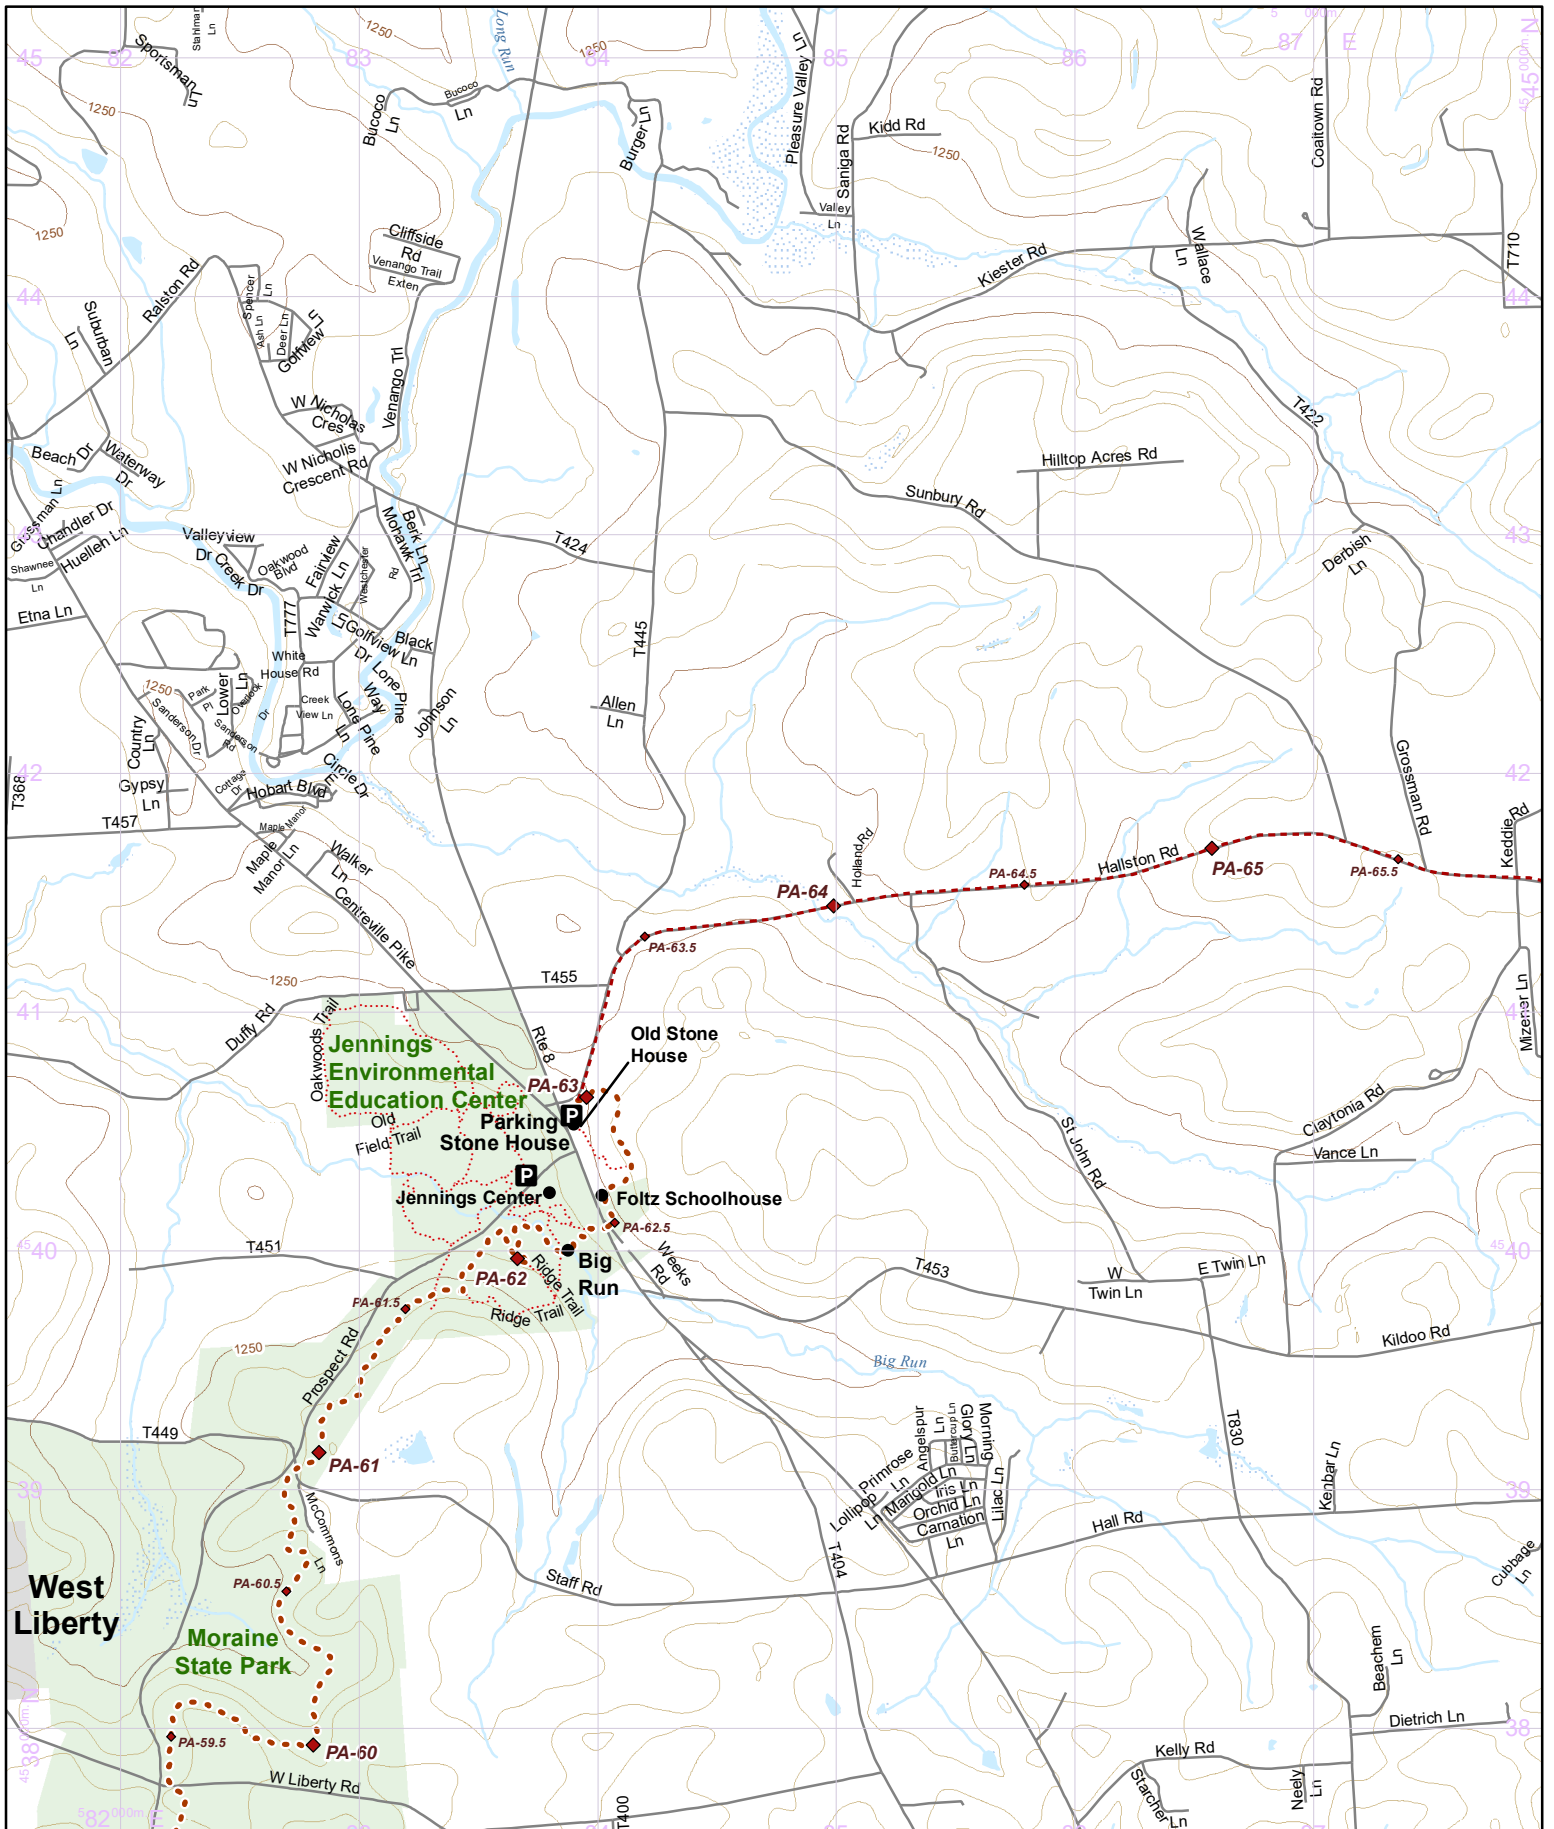

- Parking
- Camping
- Point of Interest
- Virtual 1/2 mile Intervals
- NCT
- On-Road
- Nearby Trail
- 50-foot Contour Interval
- Public Lands
- County Bndry.
- Wetlands

North Country National Scenic Trail

Pennsylvania Section Maps

PA-010

Butler Chapter Region

Warning: Reroutes will shift all of the mile points in a state.

Make sure everyone in your group has the most recent maps and information by visiting: northcountrytrail.org

Update Version - 3/29/2024

Use this map on your mobile device w/ the "PDFMaps" app from Avenza - <http://avenza.com/pdf-maps>
To add this map at no cost from the Avenza Store, visit:
<https://northcountrytrail.org/the-trail/trail-map-and-downloads/>
Under "Mobile Maps"

N 1:31,680 UTM 17 NAD 83

1 in = 0.5 miles

0 0.25 0.5 Miles

Hike it. Build it. Love it. Support it. Please support the mapping program with a gift today. Enjoy your complimentary North Country National Scenic Trail map download, and happy hiking!