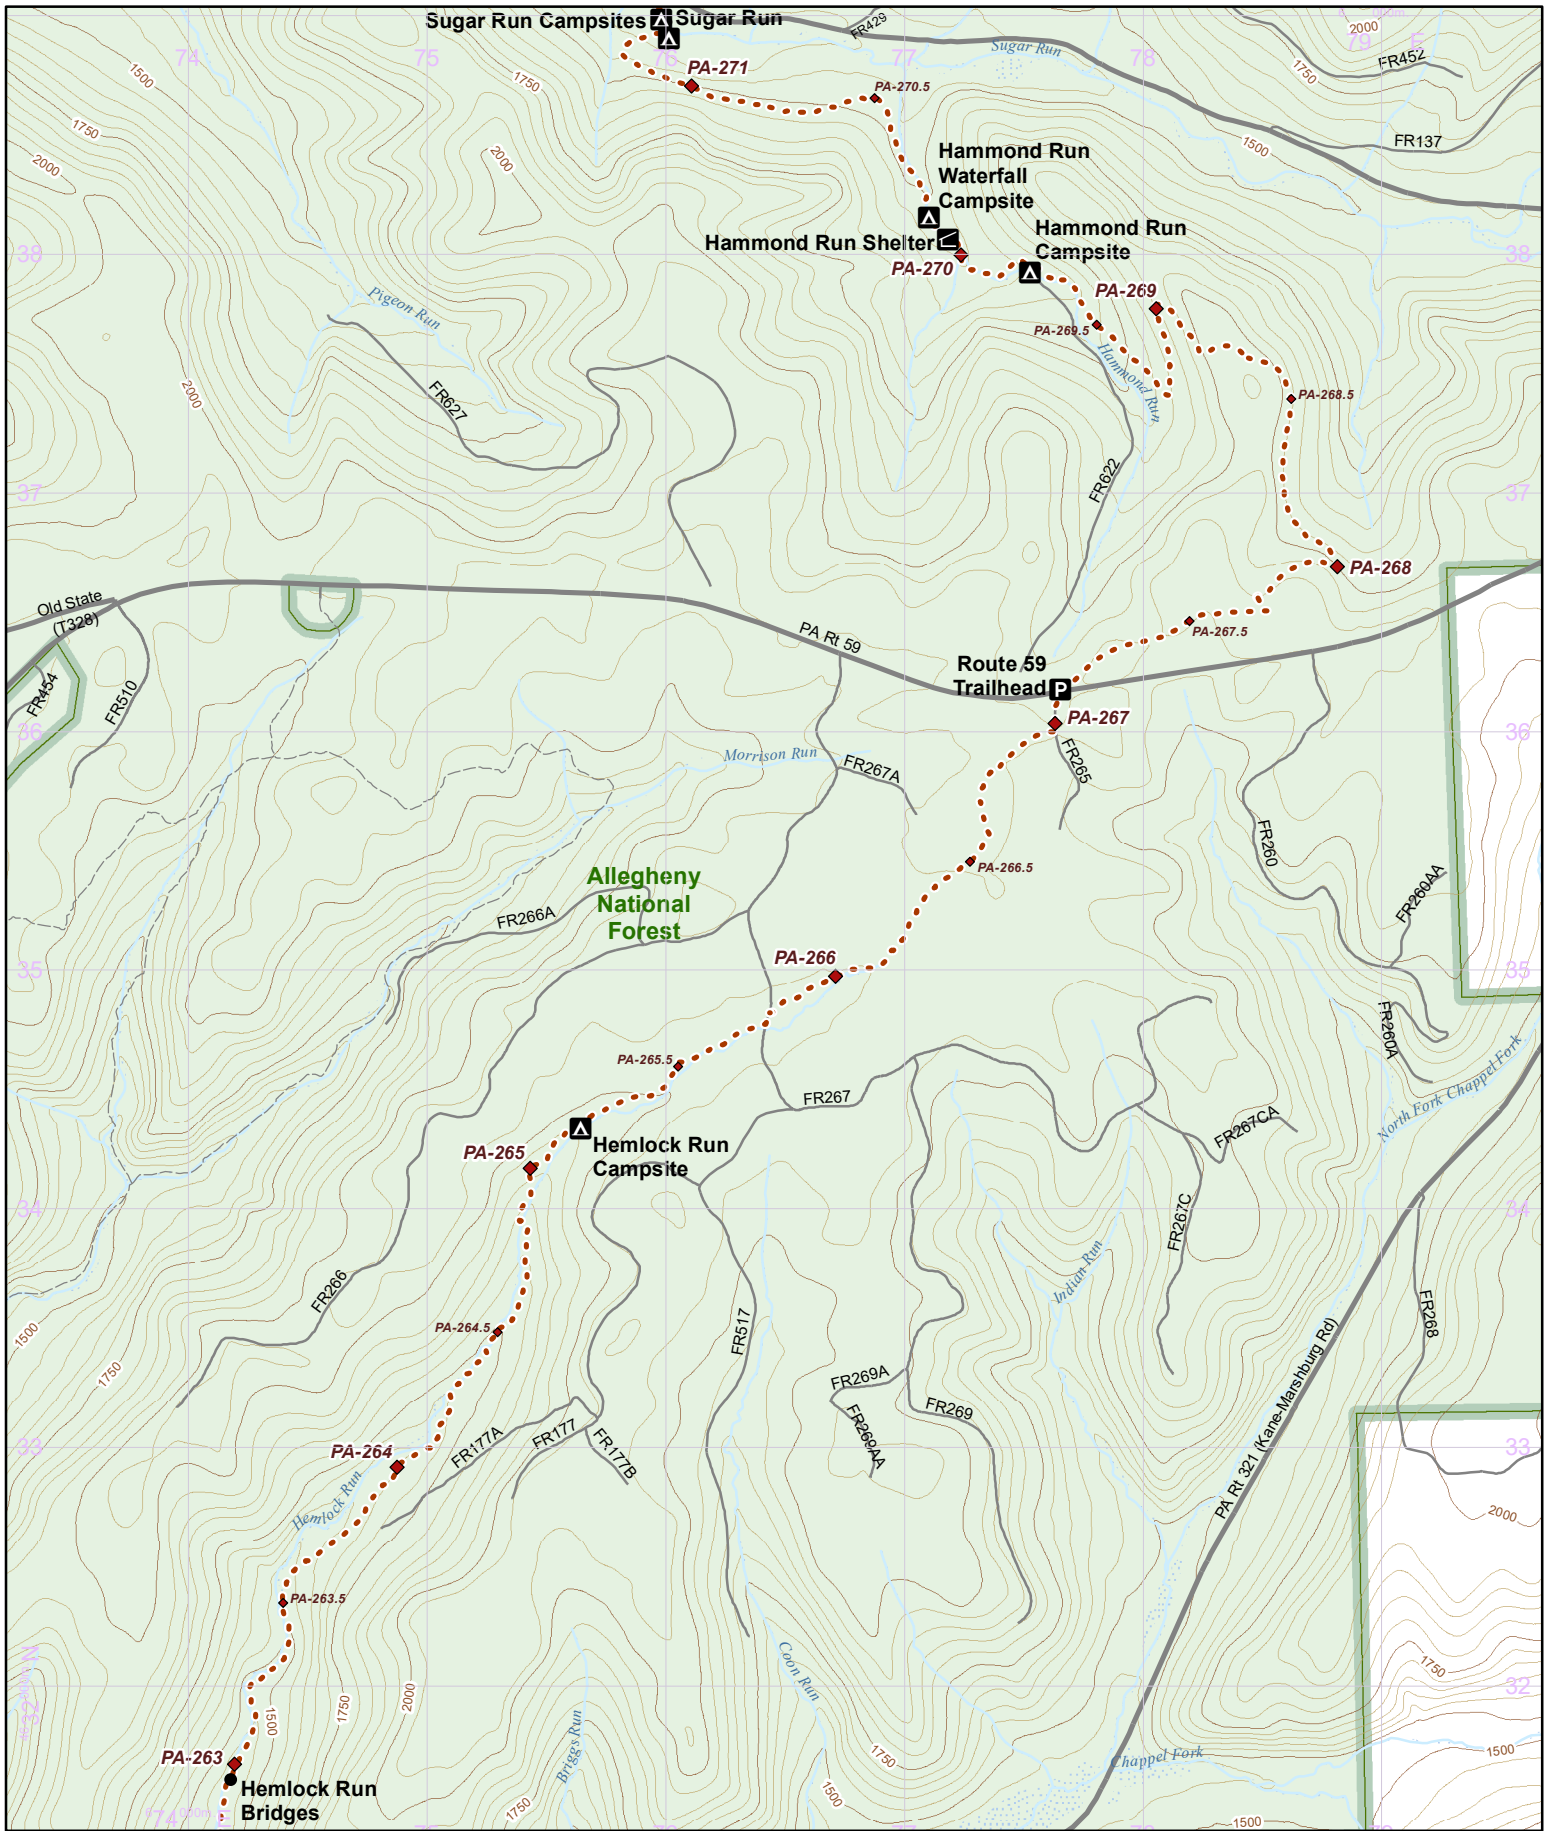

- Parking
- Camping
- Point of Interest
- NCT
- On-Road
- Virtual 1/2 mile Intervals
- Nearby Trail
- 50-foot Contour Interval
- Public Lands
- County Bndry.
- Wetlands

Hike it. Build it. Love it. Support it. Please support the mapping program with a gift today. Enjoy your complimentary North Country National Scenic Trail map download, and happy hiking!

North Country National Scenic Trail

Pennsylvania Section Maps
PA-042

Allegheny National Forest Chapter Region
Warning: Reroutes will shift all of the mile points in a state.
Make sure everyone in your group has the most recent maps and information by visiting: northcountrytrail.org
Update Version - 3/29/2024

Use this map on your mobile device w/ the "PDFMaps" app from Avenza - <http://avenza.com/pdf-maps>
To add this map at no cost from the Avenza Store, visit: <https://northcountrytrail.org/the-trail/trail-map-and-downloads/>
Under "Mobile Maps"