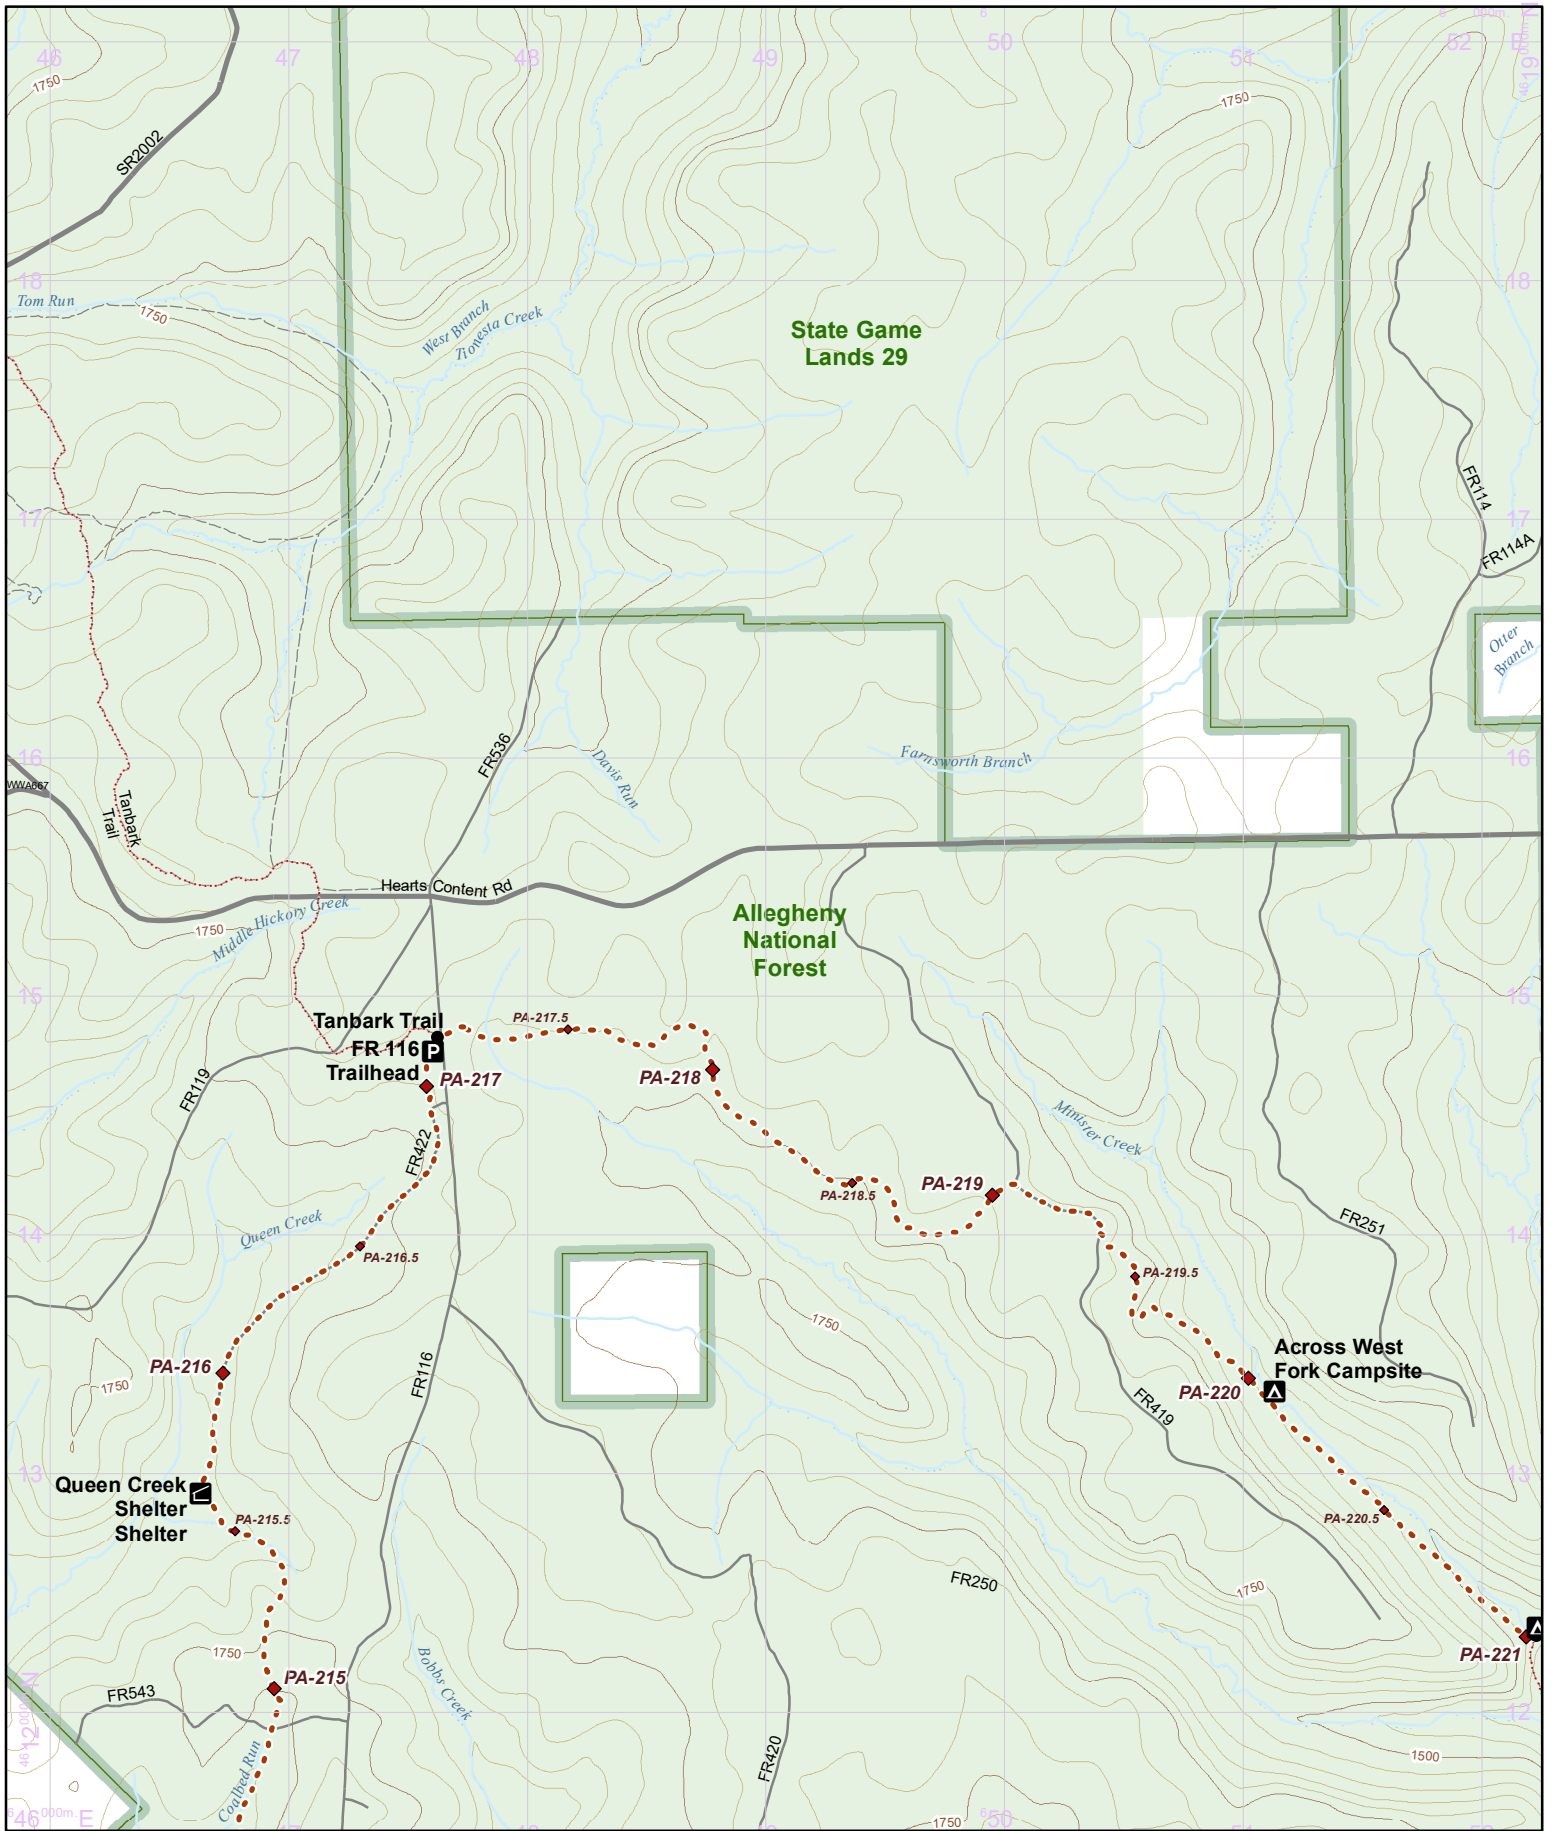

- Parking
- Camping
- Point of Interest
- Virtual 1/2 mile Intervals
- NCT
- On-Road
- Nearby Trail
- 50-foot Contour Interval
- Public Lands
- County Bndry.
- Wetlands

North Country National Scenic Trail

Pennsylvania Section Maps
PA-035

Allegheny National Forest Chapter Region
Warning: Reroutes will shift all of the mile points in a state.
Make sure everyone in your group has the most recent maps and information by visiting: northcountrytrail.org
Update Version - 3/29/2024

Use this map on your mobile device w/ the "PDFMaps" app from Avenza - <http://avenza.com/pdf-maps>
To add this map at no cost from the Avenza Store, visit: <https://northcountrytrail.org/the-trail/trail-map-and-downloads/>
Under "Mobile Maps"

Hike it. Build it. Love it. Support it. Please support the mapping program with a gift today. Enjoy your complimentary North Country National Scenic Trail map download, and happy hiking!