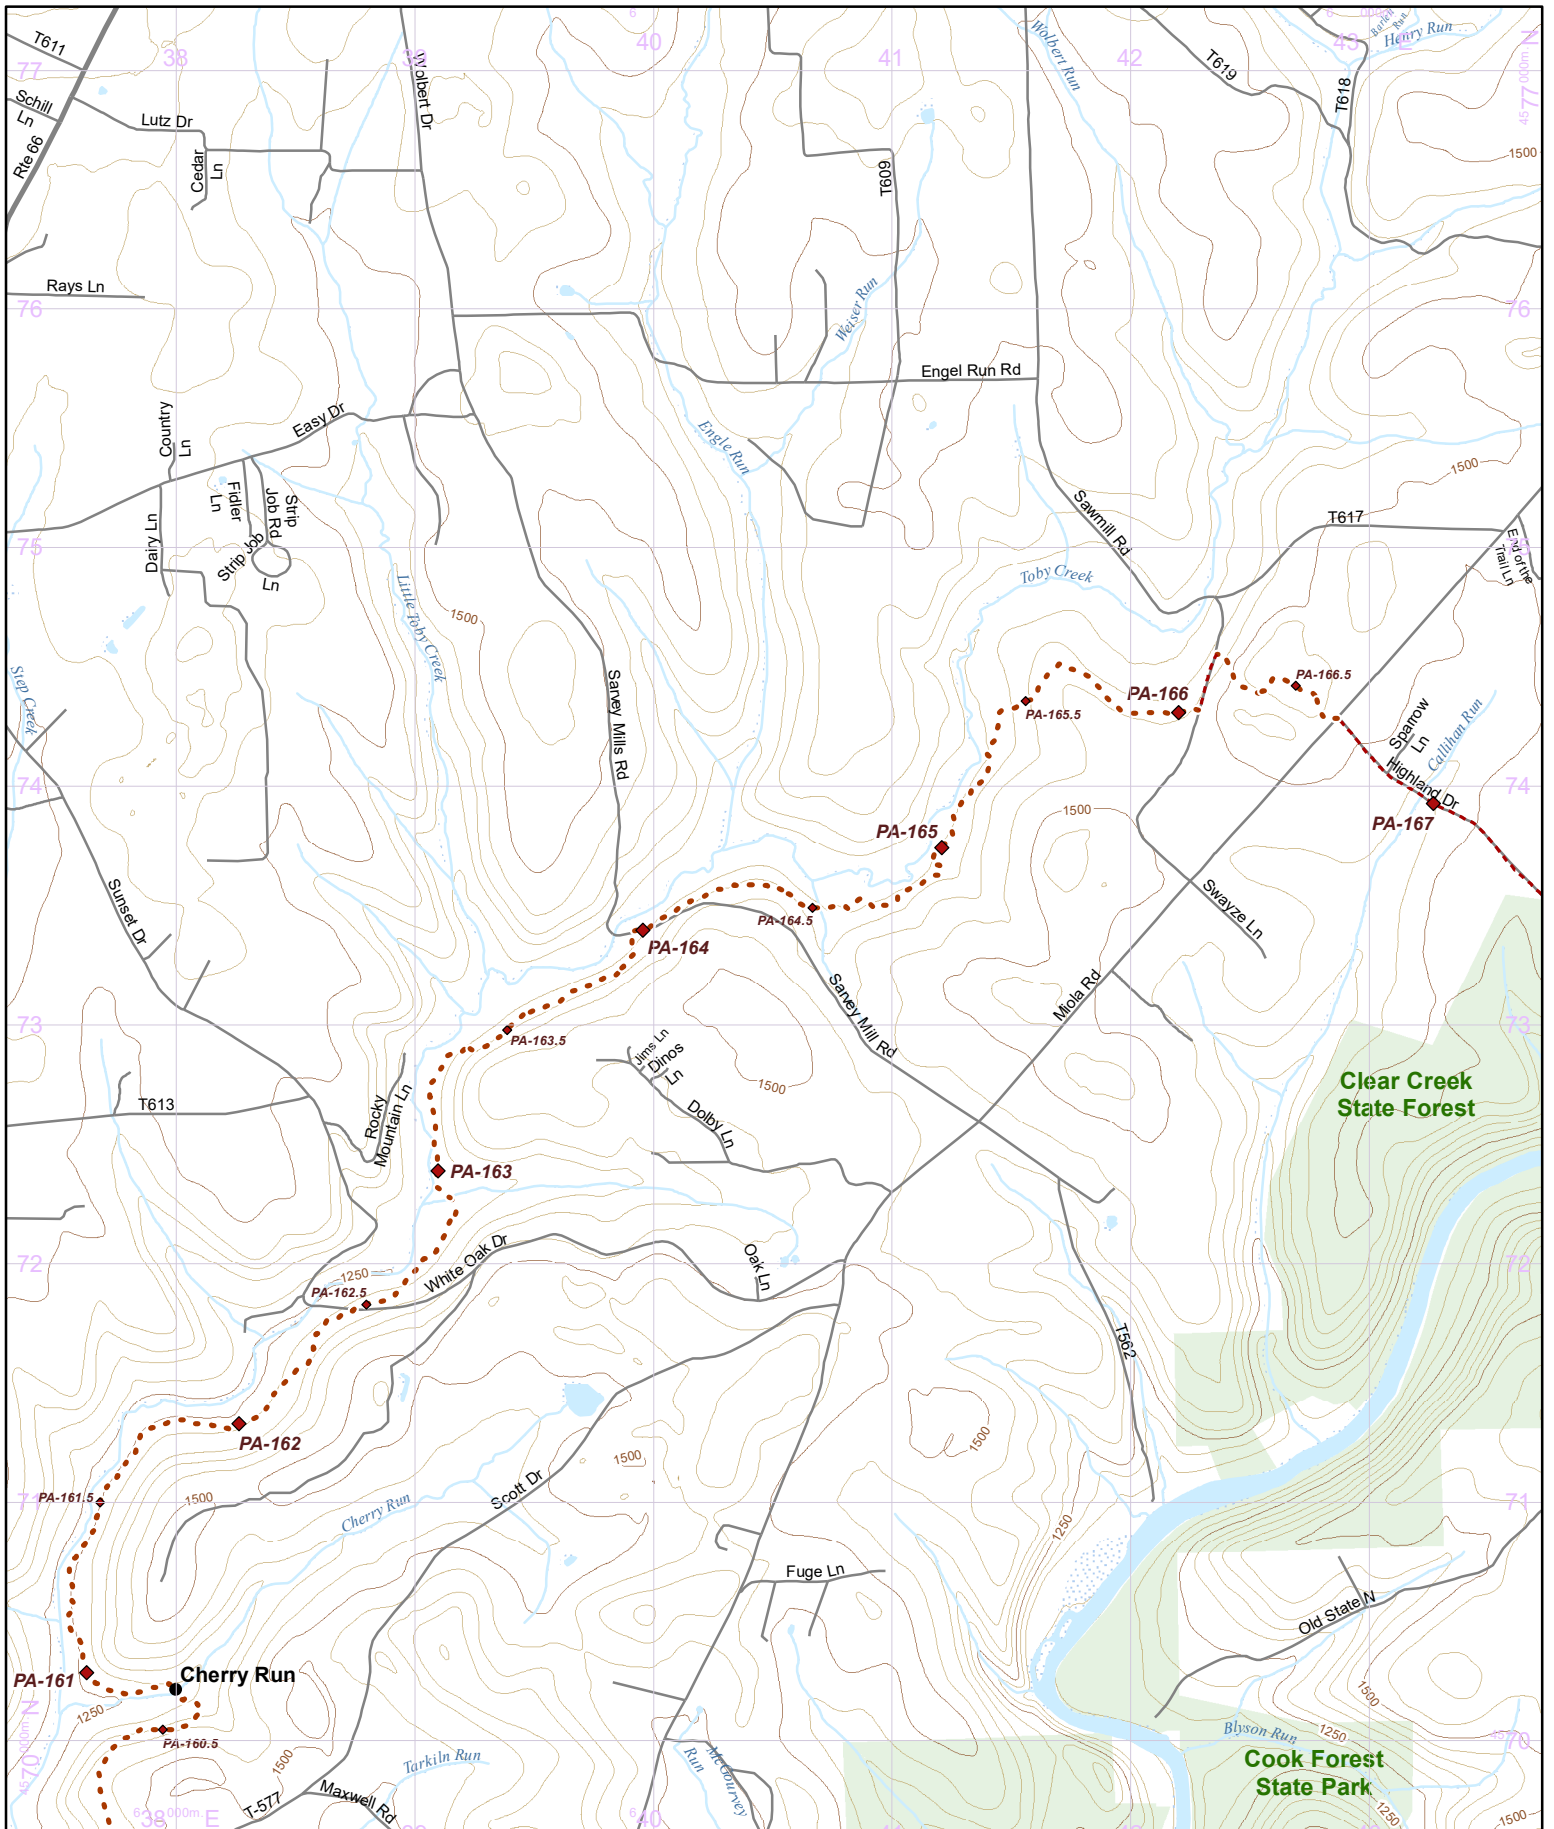

N 1:31,680 UTM 17 NAD 83

1 in = 0.5 miles

Hike it. Build it. Love it. Support it. Please support the mapping program with a gift today. Enjoy your complimentary North Country National Scenic Trail map download, and happy hiking!