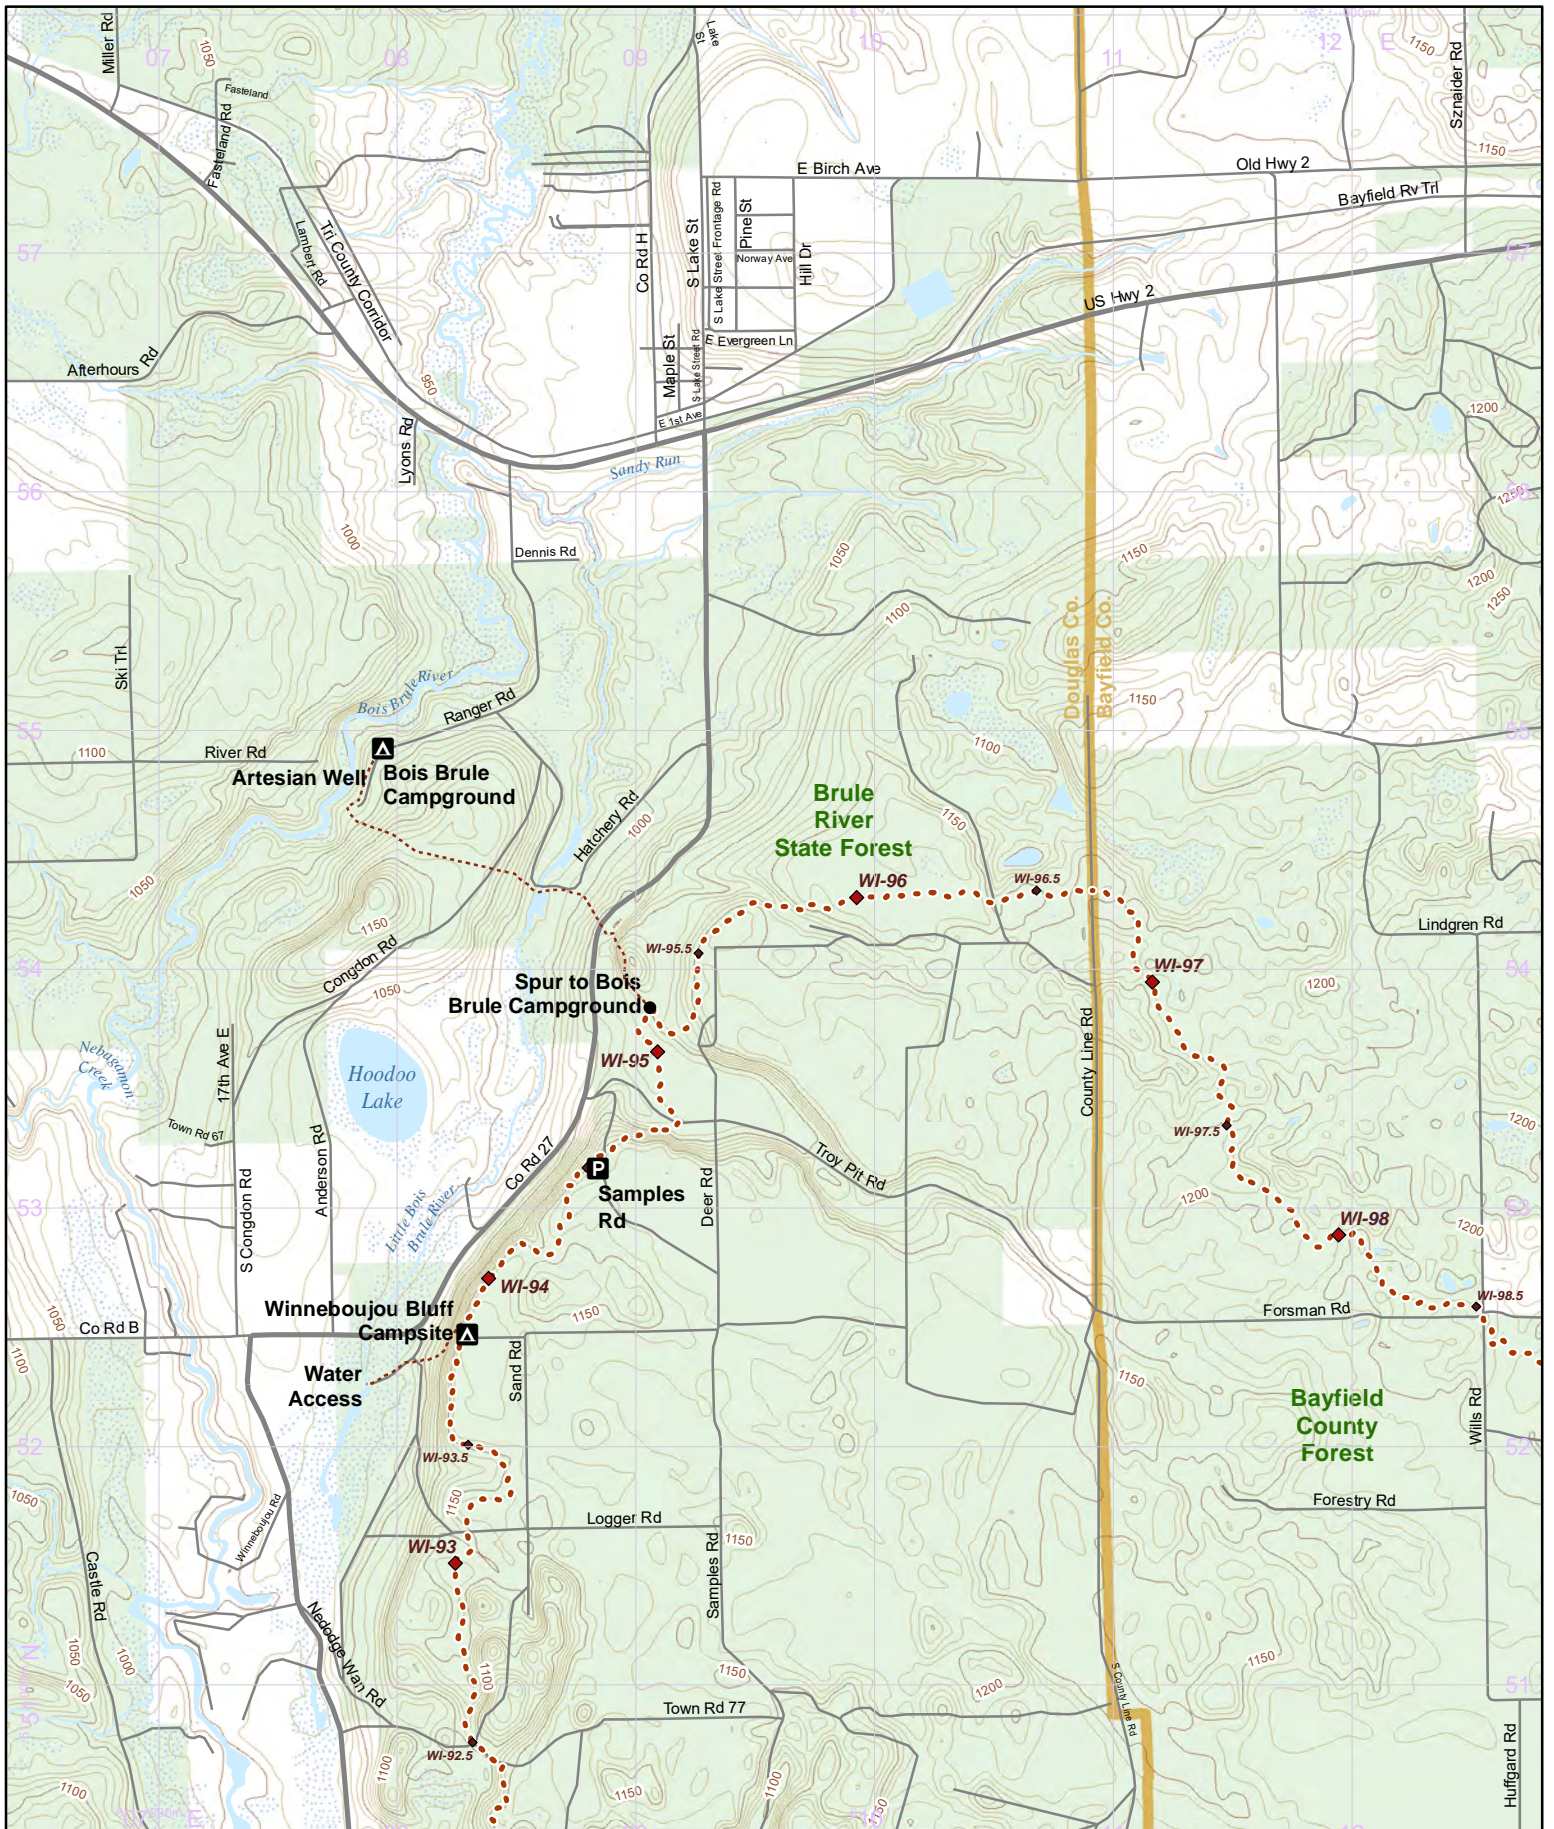

- Parking
- Camping
- Point of Interest
- NCT
- On-Road
- 1/2 mile
- Nearby Trail
- 10-foot Contour Interval
- Public Lands
- County Bndry.
- Wetlands

North Country National Scenic Trail

Wisconsin Section Maps

WI-014

Brule-St. Croix Chapter Region

Warning: Reroutes will shift all of the mile points in a state.

Update Version - 3/29/2024

Use this map on your mobile device w/ the "PDFMaps" app from Avenza - <http://avenza.com/pdf-maps>
To add this map at no cost from the Avenza Store, visit:
<https://northcountrytrail.org/the-trail/trail-map-and-downloads/>
Under "Mobile Maps"

N 1:31,680 UTM 15 NAD 83

1 in = 0.5 miles

Hike it. Build it. Love it. Support it. Please support the mapping program with a gift today. Enjoy your complimentary North Country National Scenic Trail map download, and happy hiking!