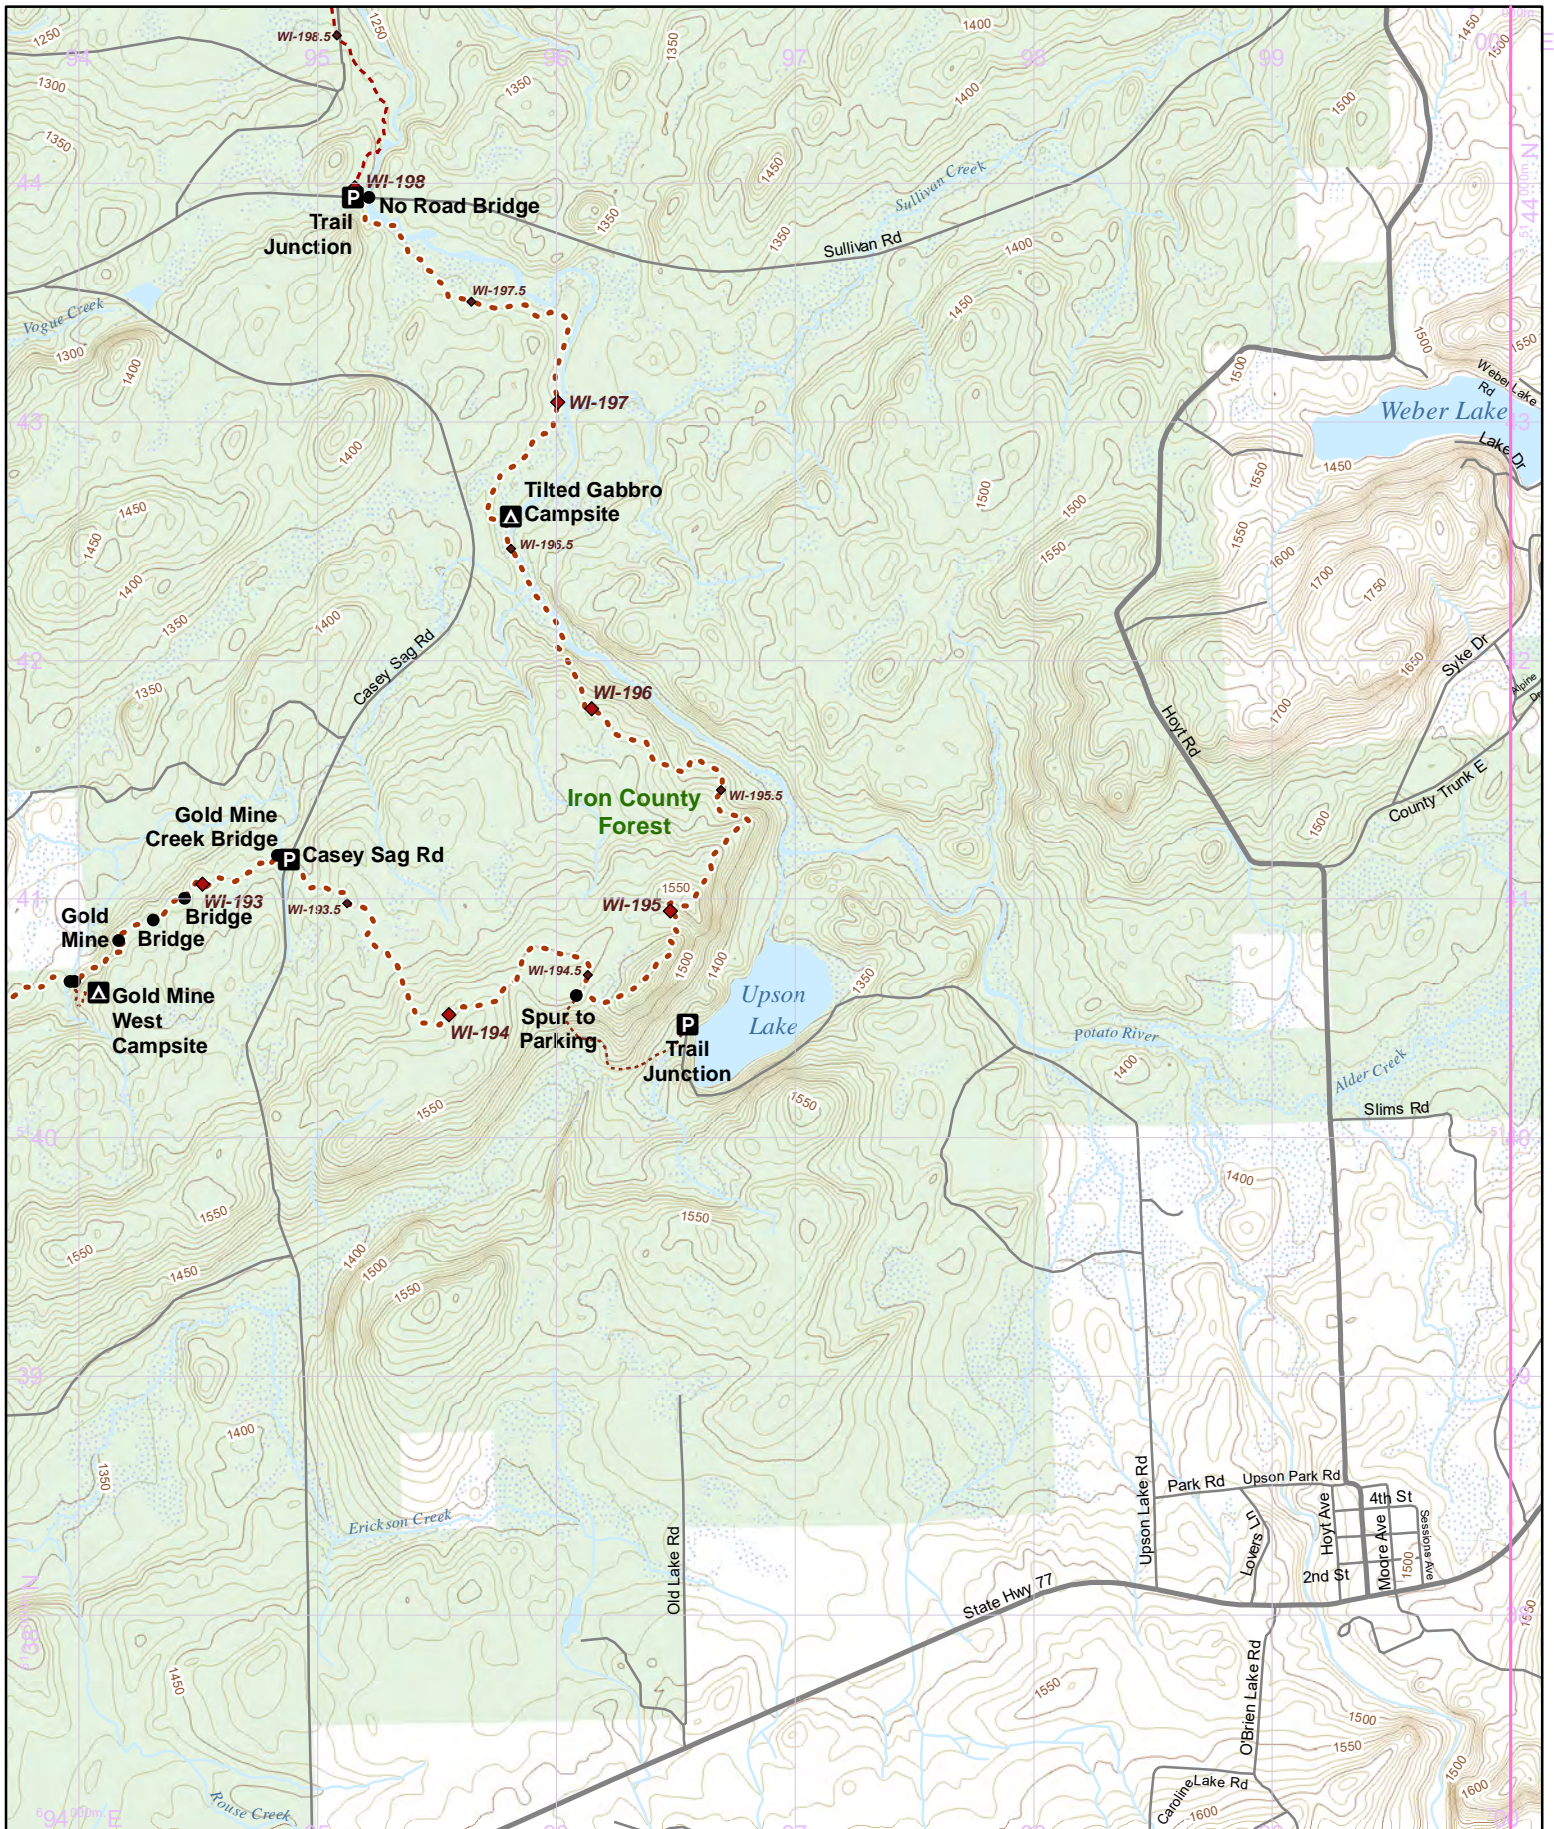

N 1:31,680 UTM 15 NAD 83

1 in = 0.5 miles

Hike it. Build it. Love it. Support it. Please support the mapping program with a gift today. Enjoy your complimentary North Country National Scenic Trail map download, and happy hiking!