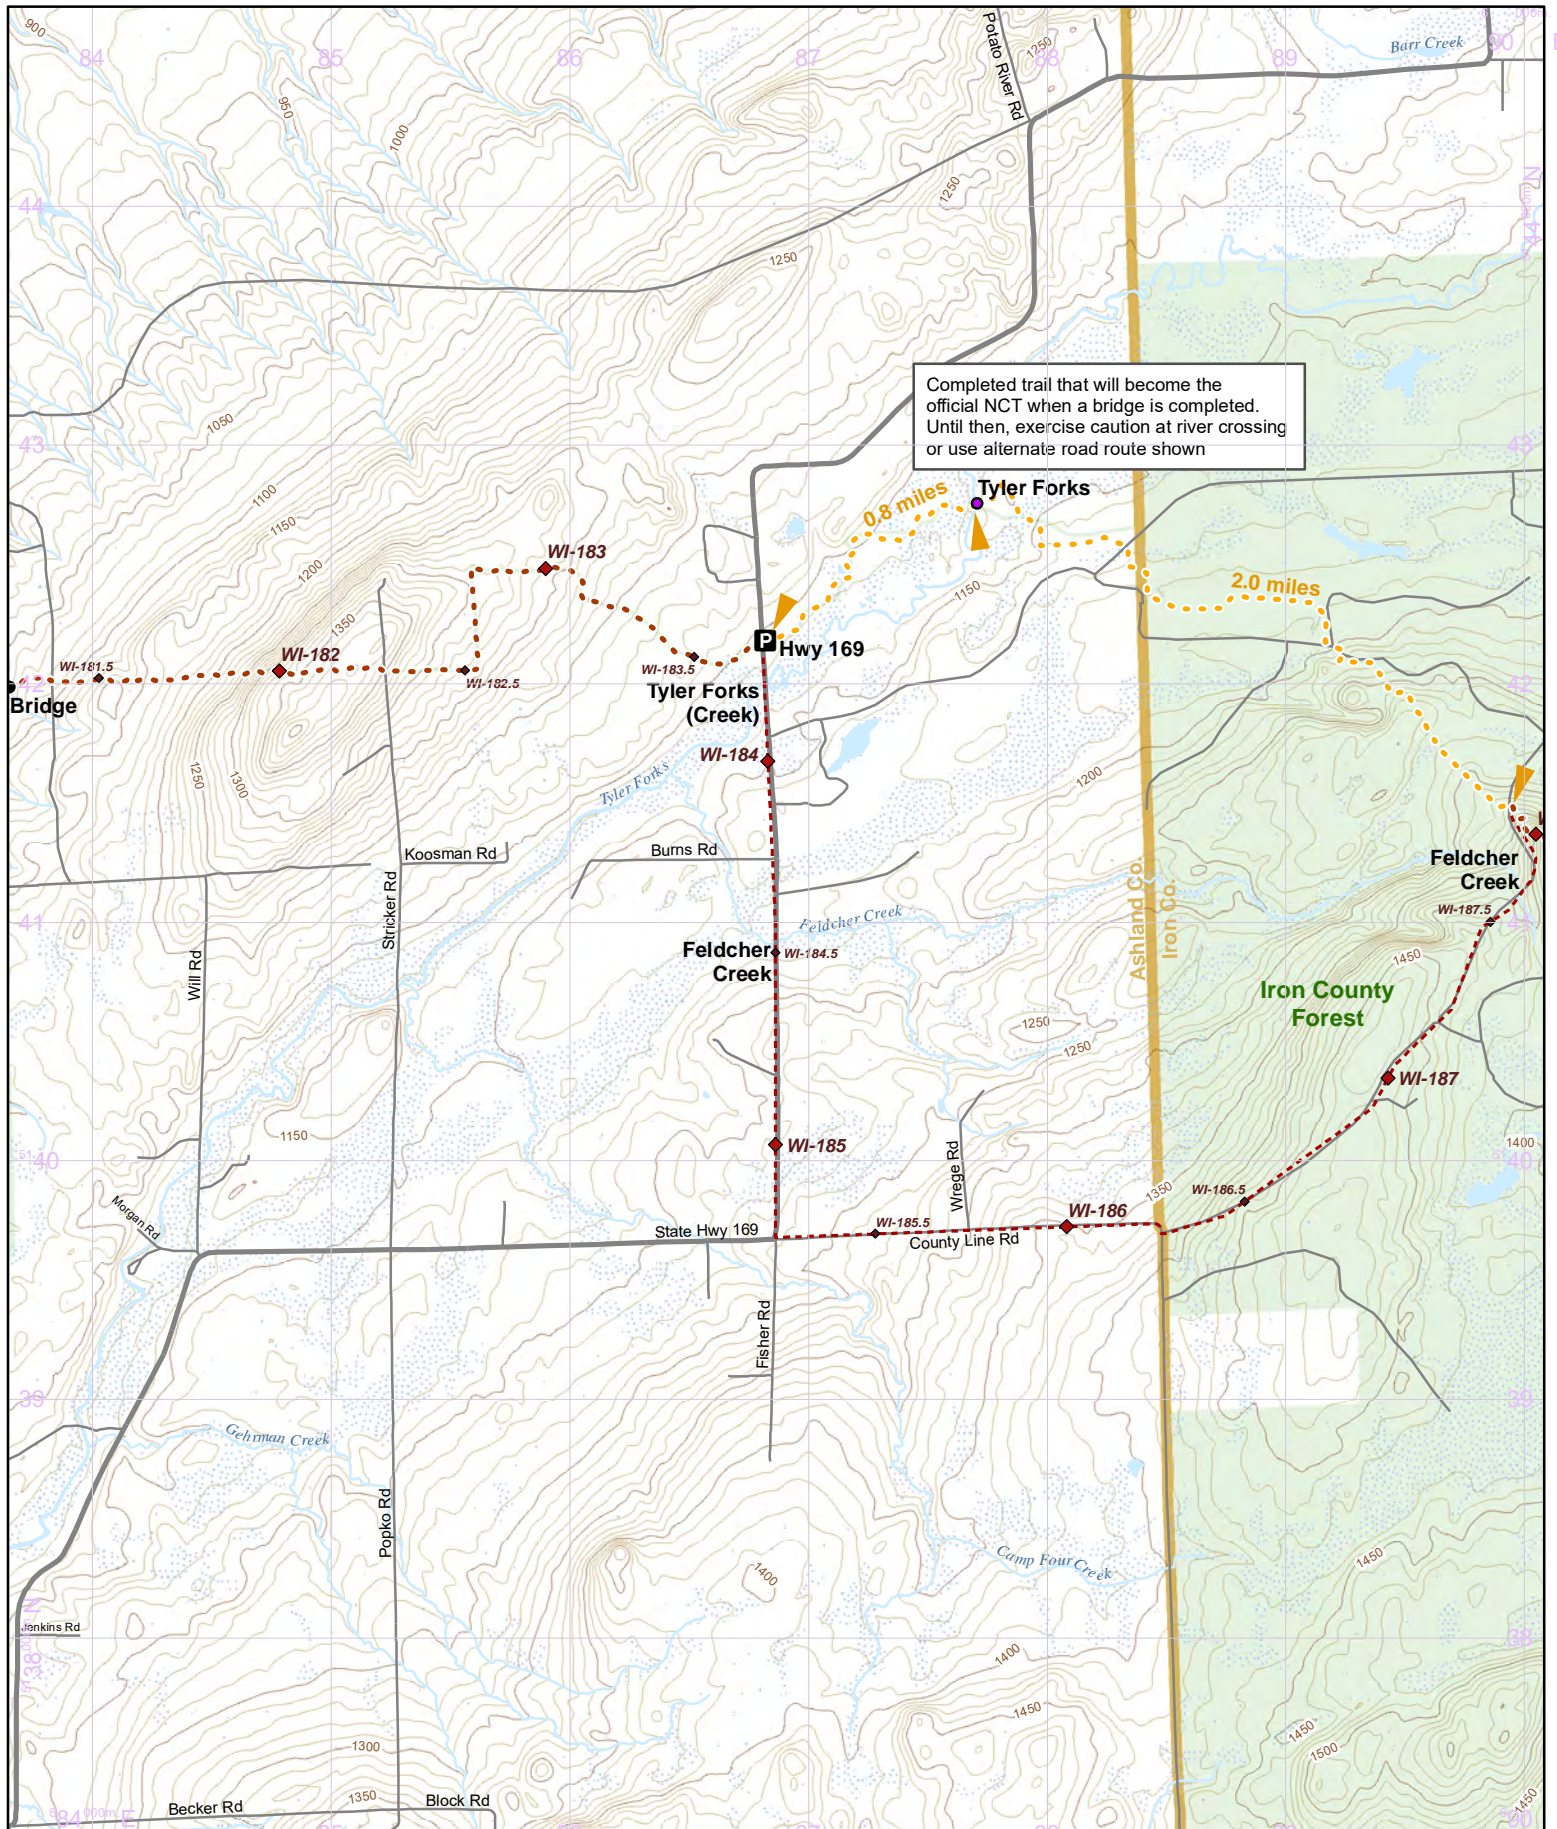

N 1:31,680 UTM 15 NAD 83

1 in = 0.5 miles

Hike it. Build it. Love it. Support it. Please support the mapping program with a gift today. Enjoy your complimentary North Country National Scenic Trail map download, and happy hiking!