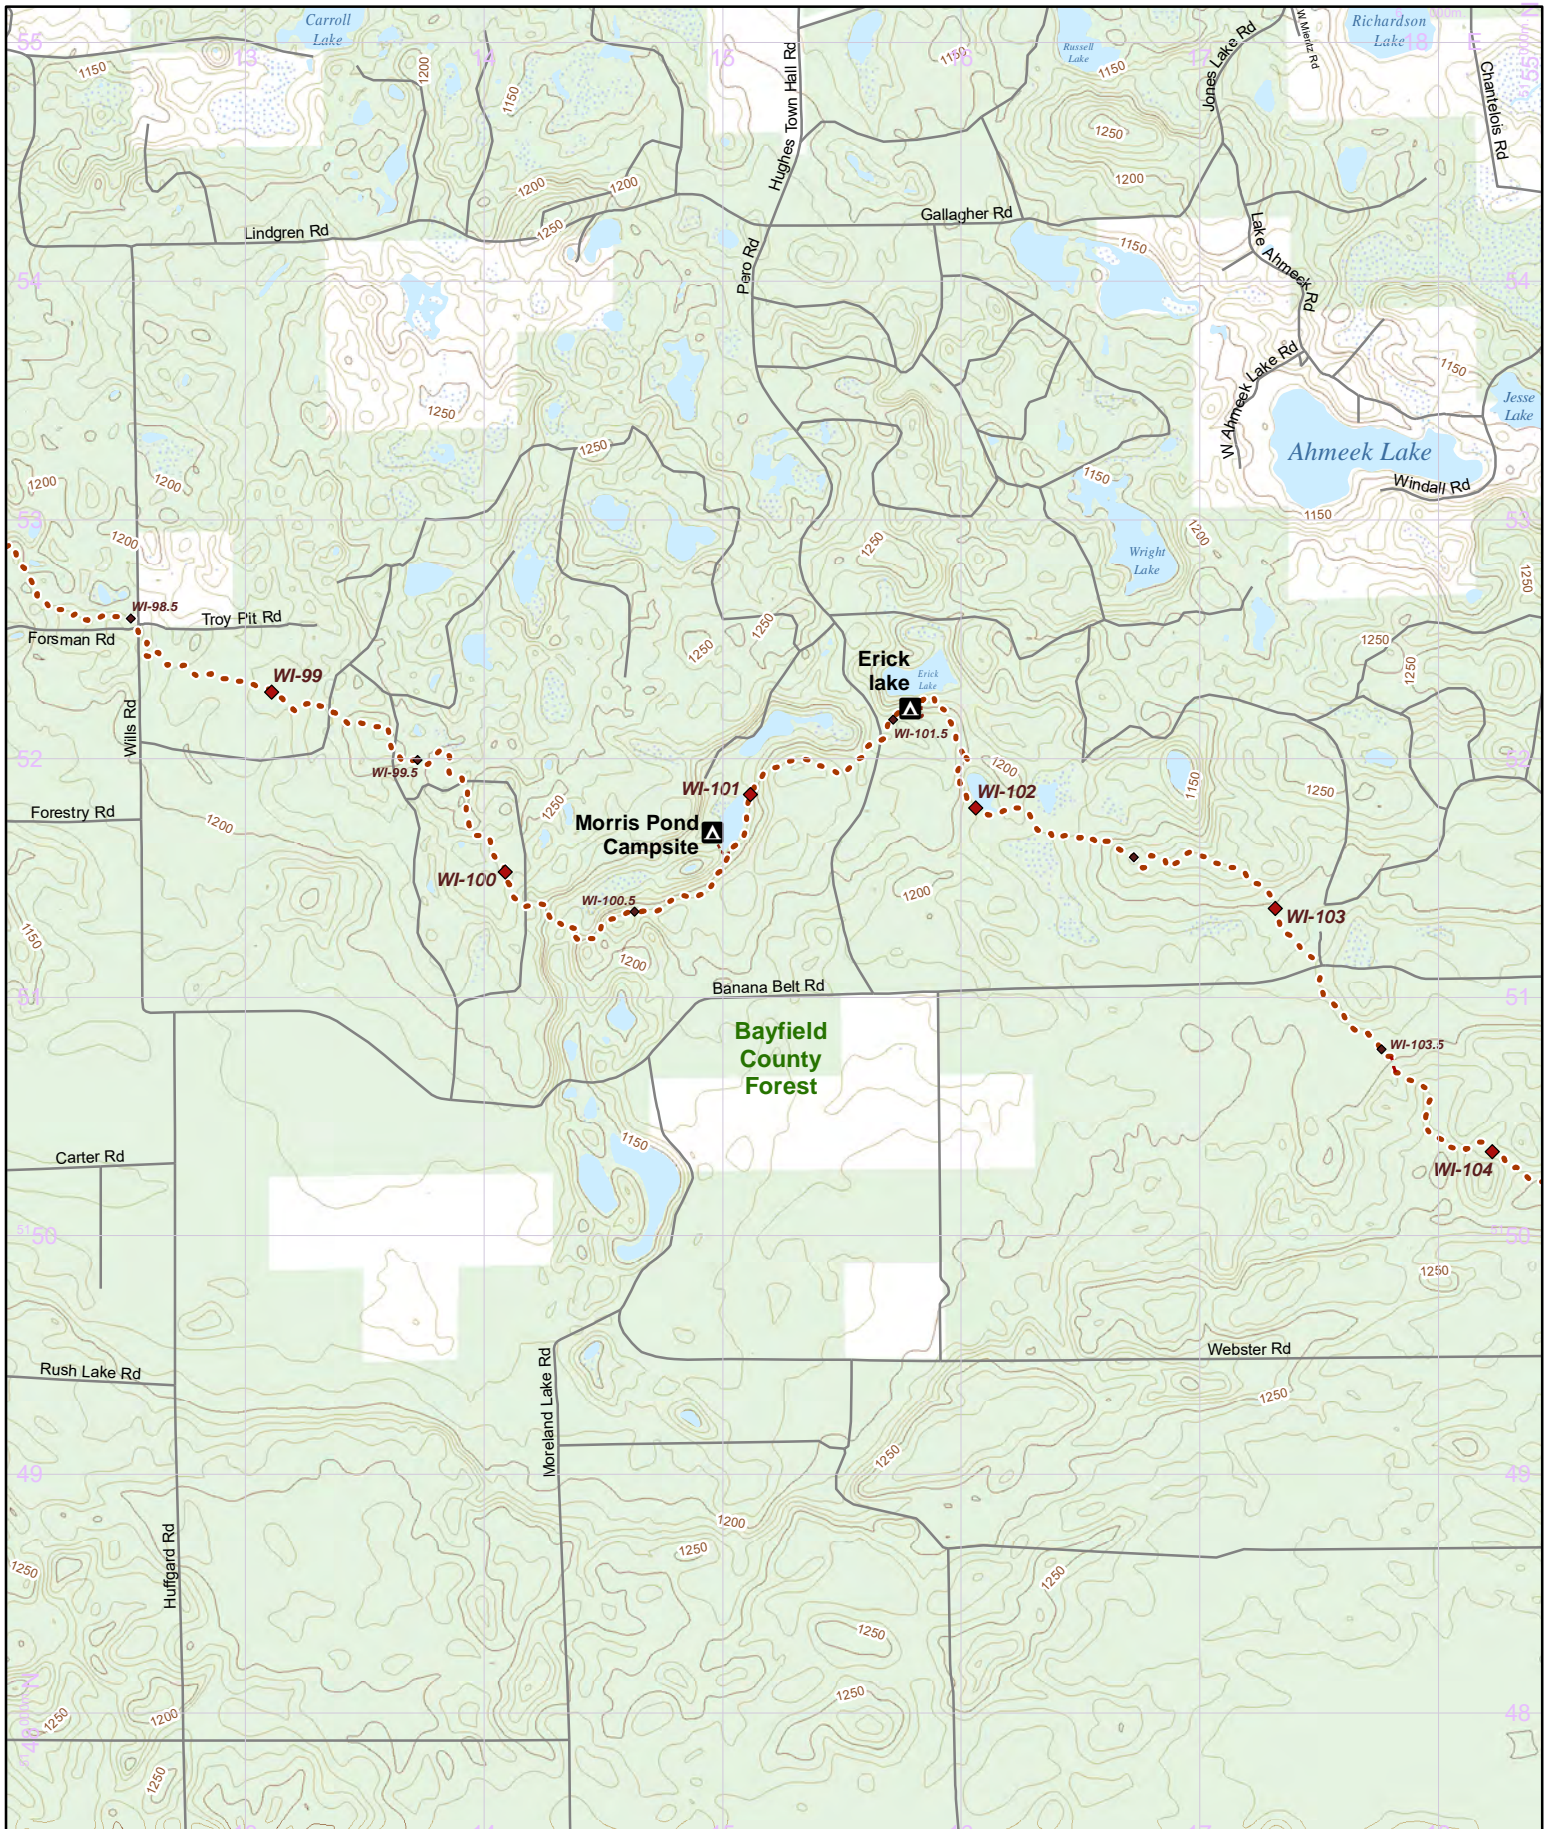

- Parking
- Camping
- Point of Interest
- NCT
- On-Road
- 1/2 mile Points
- Nearby Trail
- 10-foot Contour Interval
- Public Lands
- County Bndry.
- Wetlands

North Country National Scenic Trail

Wisconsin Section Maps
WI-015

Brule-St. Croix Chapter Region

Warning: Reroutes will shift all of the mile points in a state.

Make sure everyone in your group has the most recent maps and information by visiting: northcountrytrail.org

Update Version - 3/29/2024

Use this map on your mobile device w/ the "PDFMaps" app from Avenza - <http://avenza.com/pdf-maps>
To add this map at no cost from the Avenza Store, visit:
<https://northcountrytrail.org/the-trail/trail-map-and-downloads/>
Under "Mobile Maps"

N 1:31,680 UTM 15 NAD 83

1 in = 0.5 miles

Hike it. Build it. Love it. Support it. Please support the mapping program with a gift today. Enjoy your complimentary North Country National Scenic Trail map download, and happy hiking!