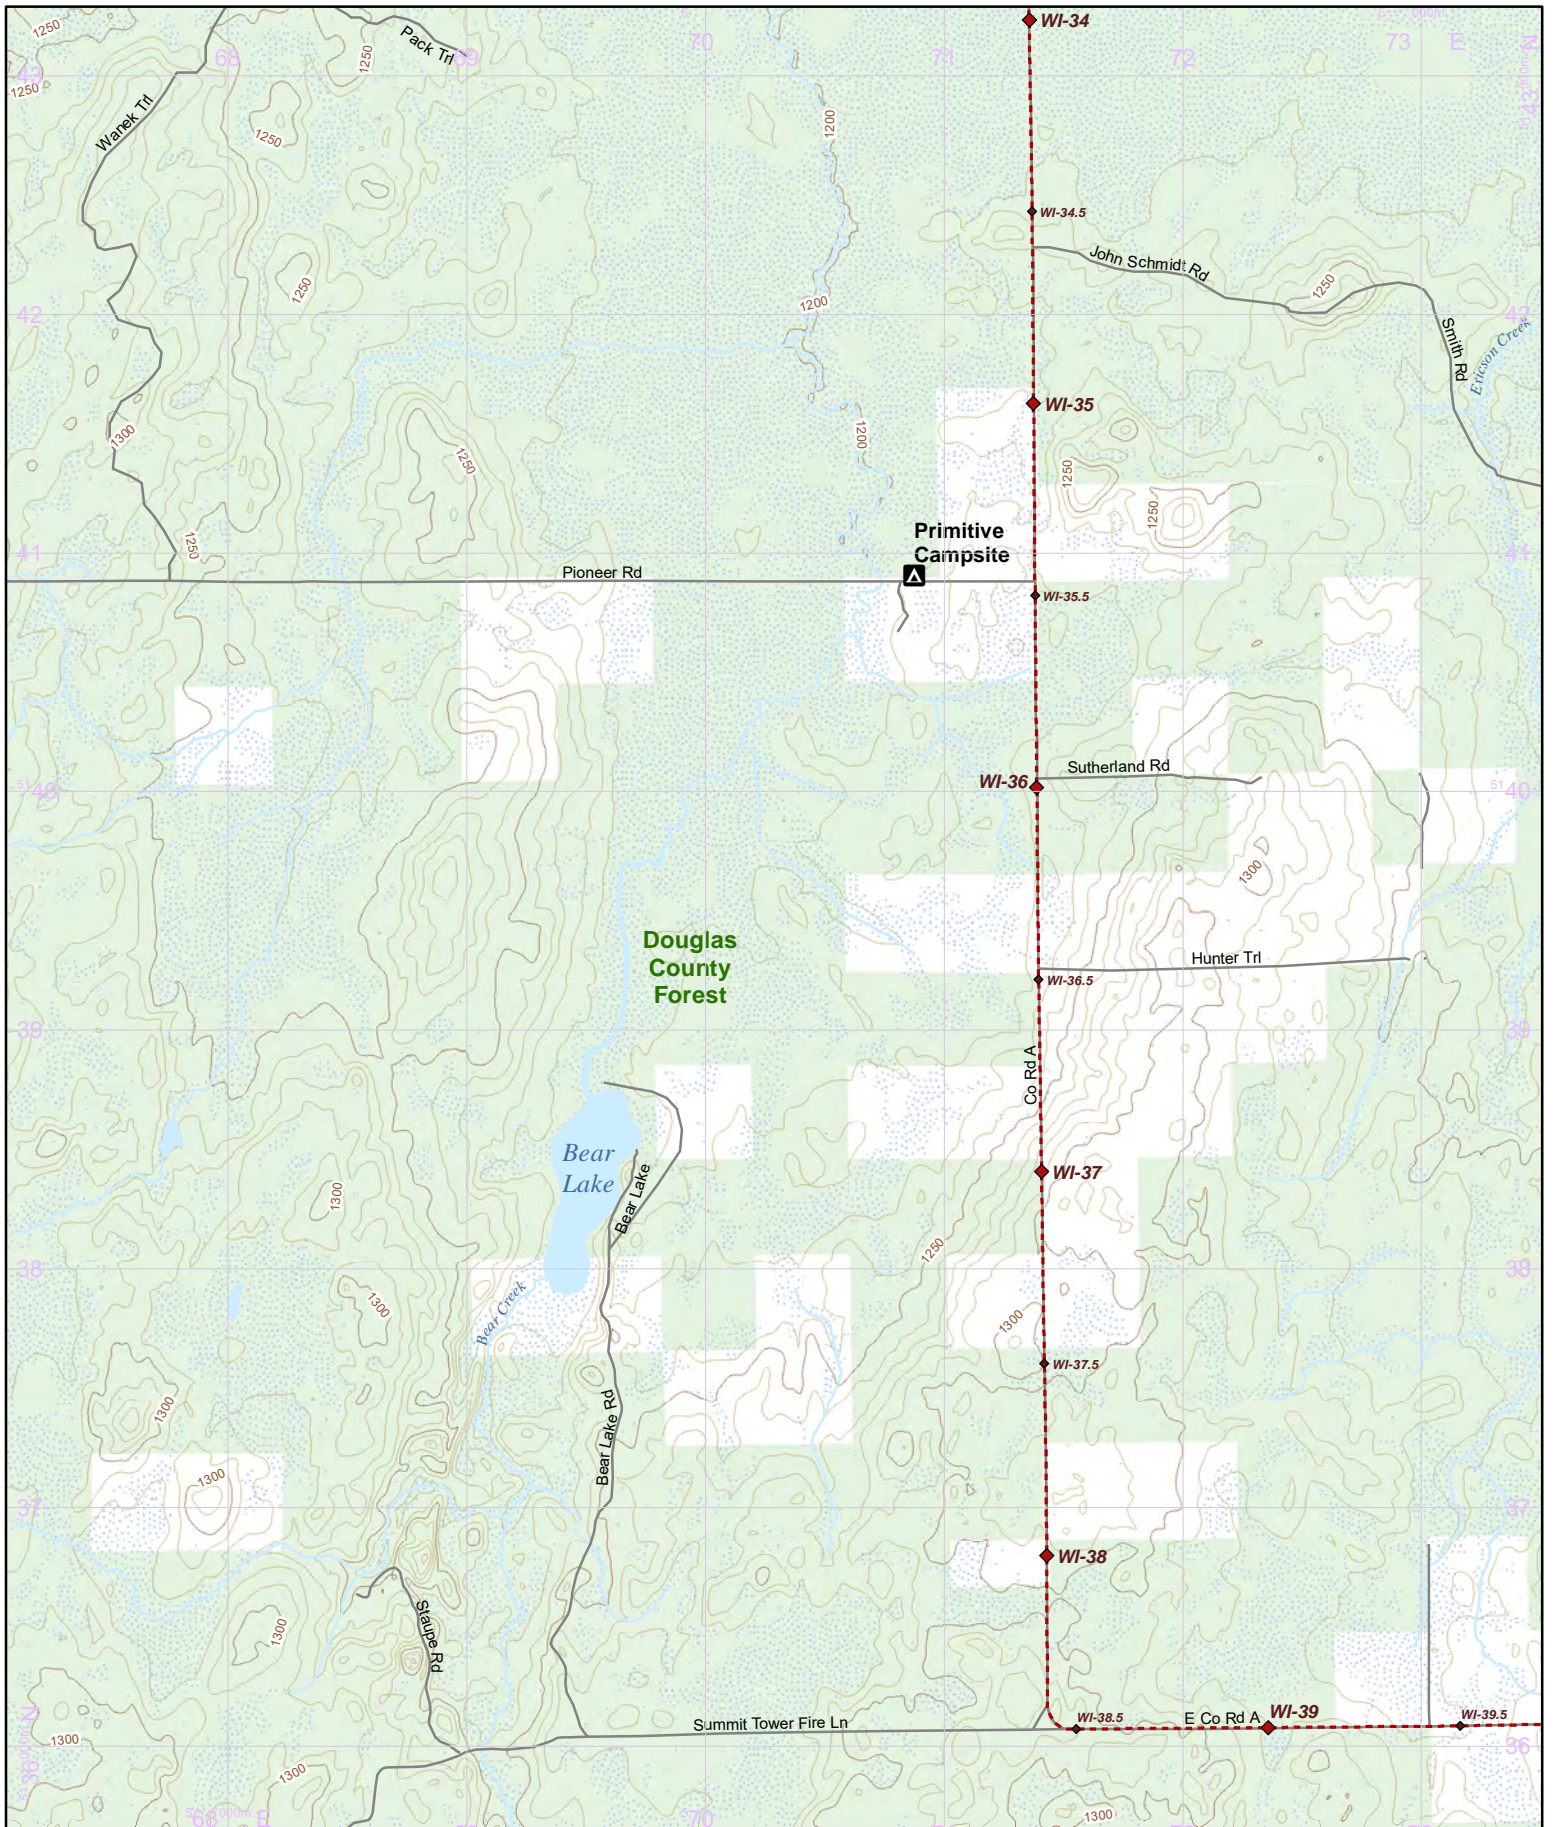

- Parking
- Camping
- Point of Interest
- NCT
- On-Road
- Nearby Trail
- 10-foot Contour Interval
- Public Lands
- County Bndry.
- Wetlands

North Country National Scenic Trail

Wisconsin Section Maps
WI-005

Brule-St. Croix Chapter Region

Warning: Reroutes will shift all of the mile points in a state.

Update Version - 3/29/2024

Use this map on your mobile device w/ the "PDFMaps" app from Avenza - <http://avenza.com/pdf-maps>
To add this map at no cost from the Avenza Store, visit: <https://northcountrytrail.org/the-trail/trail-map-and-downloads/>
Under "Mobile Maps"

N 1:31,680 UTM 15 NAD 83

1 in = 0.5 miles

Hike it. Build it. Love it. Support it. Please support the mapping program with a gift today. Enjoy your complimentary North Country National Scenic Trail map download, and happy hiking!