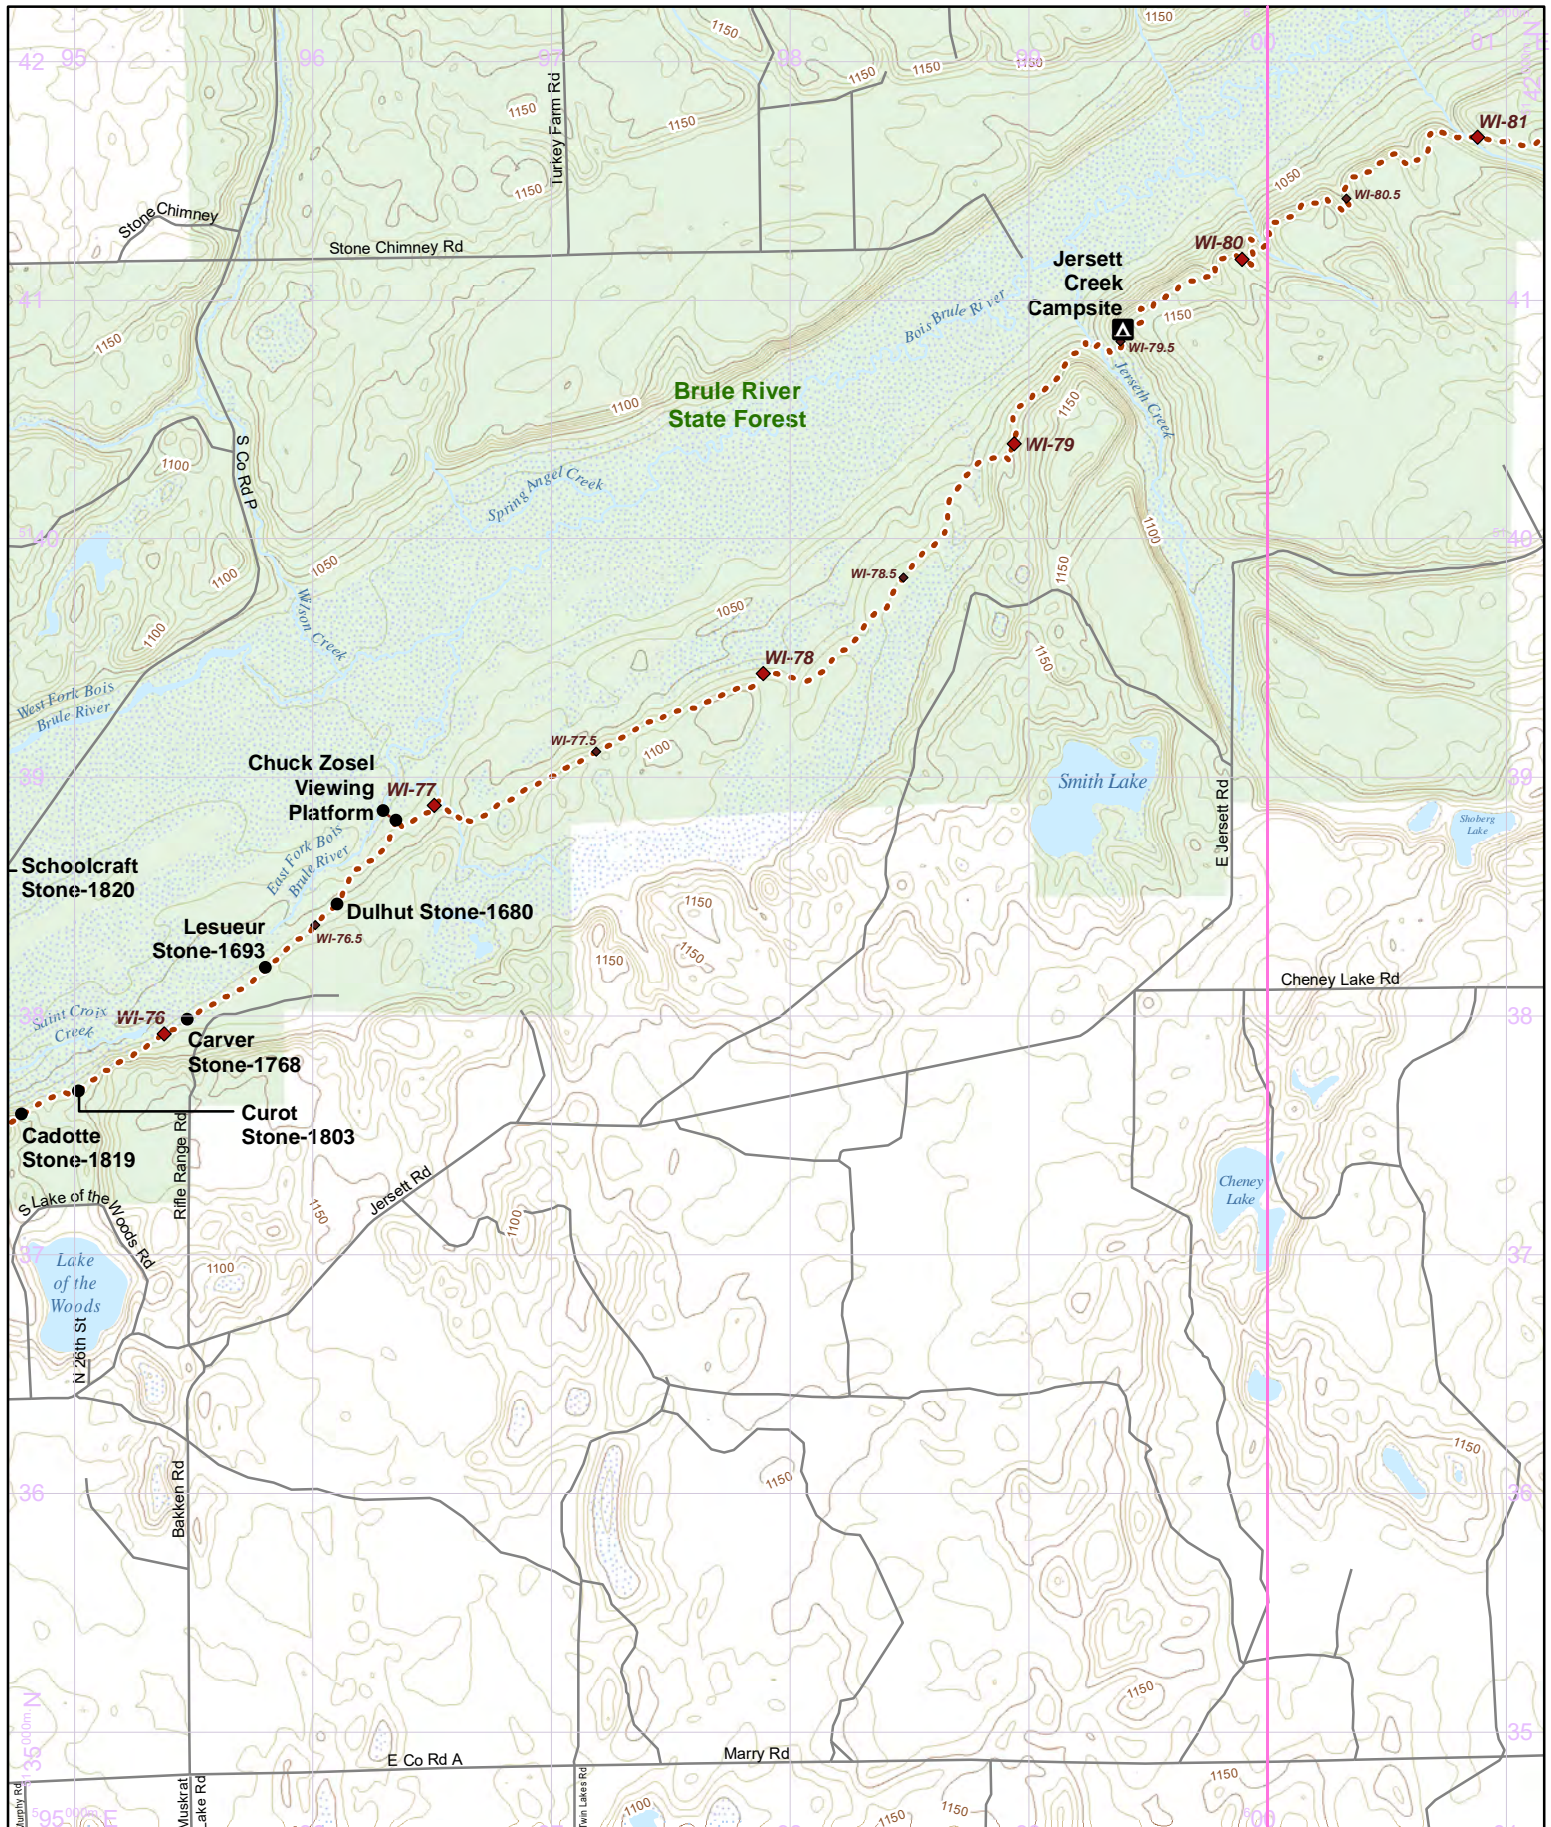

- Parking
- Camping
- Point of Interest
- NCT
- On-Road
- 1/2 mile
- Nearby Trail
- 10-foot Contour Interval
- Public Lands
- County Bndry.
- Wetlands

North Country National Scenic Trail

Wisconsin Section Maps
WI-011

Brule-St. Croix Chapter Region

Warning: Reroutes will shift all of the mile points in a state.

Update Version - 3/29/2024

Use this map on your mobile device w/ the "PDFMaps" app from Avenza - <http://avenza.com/pdf-maps>
To add this map at no cost from the Avenza Store, visit:
<https://northcountrytrail.org/the-trail/trail-map-and-downloads/>
Under "Mobile Maps"

N 1:31,680 UTM 15 NAD 83

1 in = 0.5 miles

Hike it. Build it. Love it. Support it. Please support the mapping program with a gift today. Enjoy your complimentary North Country National Scenic Trail map download, and happy hiking!