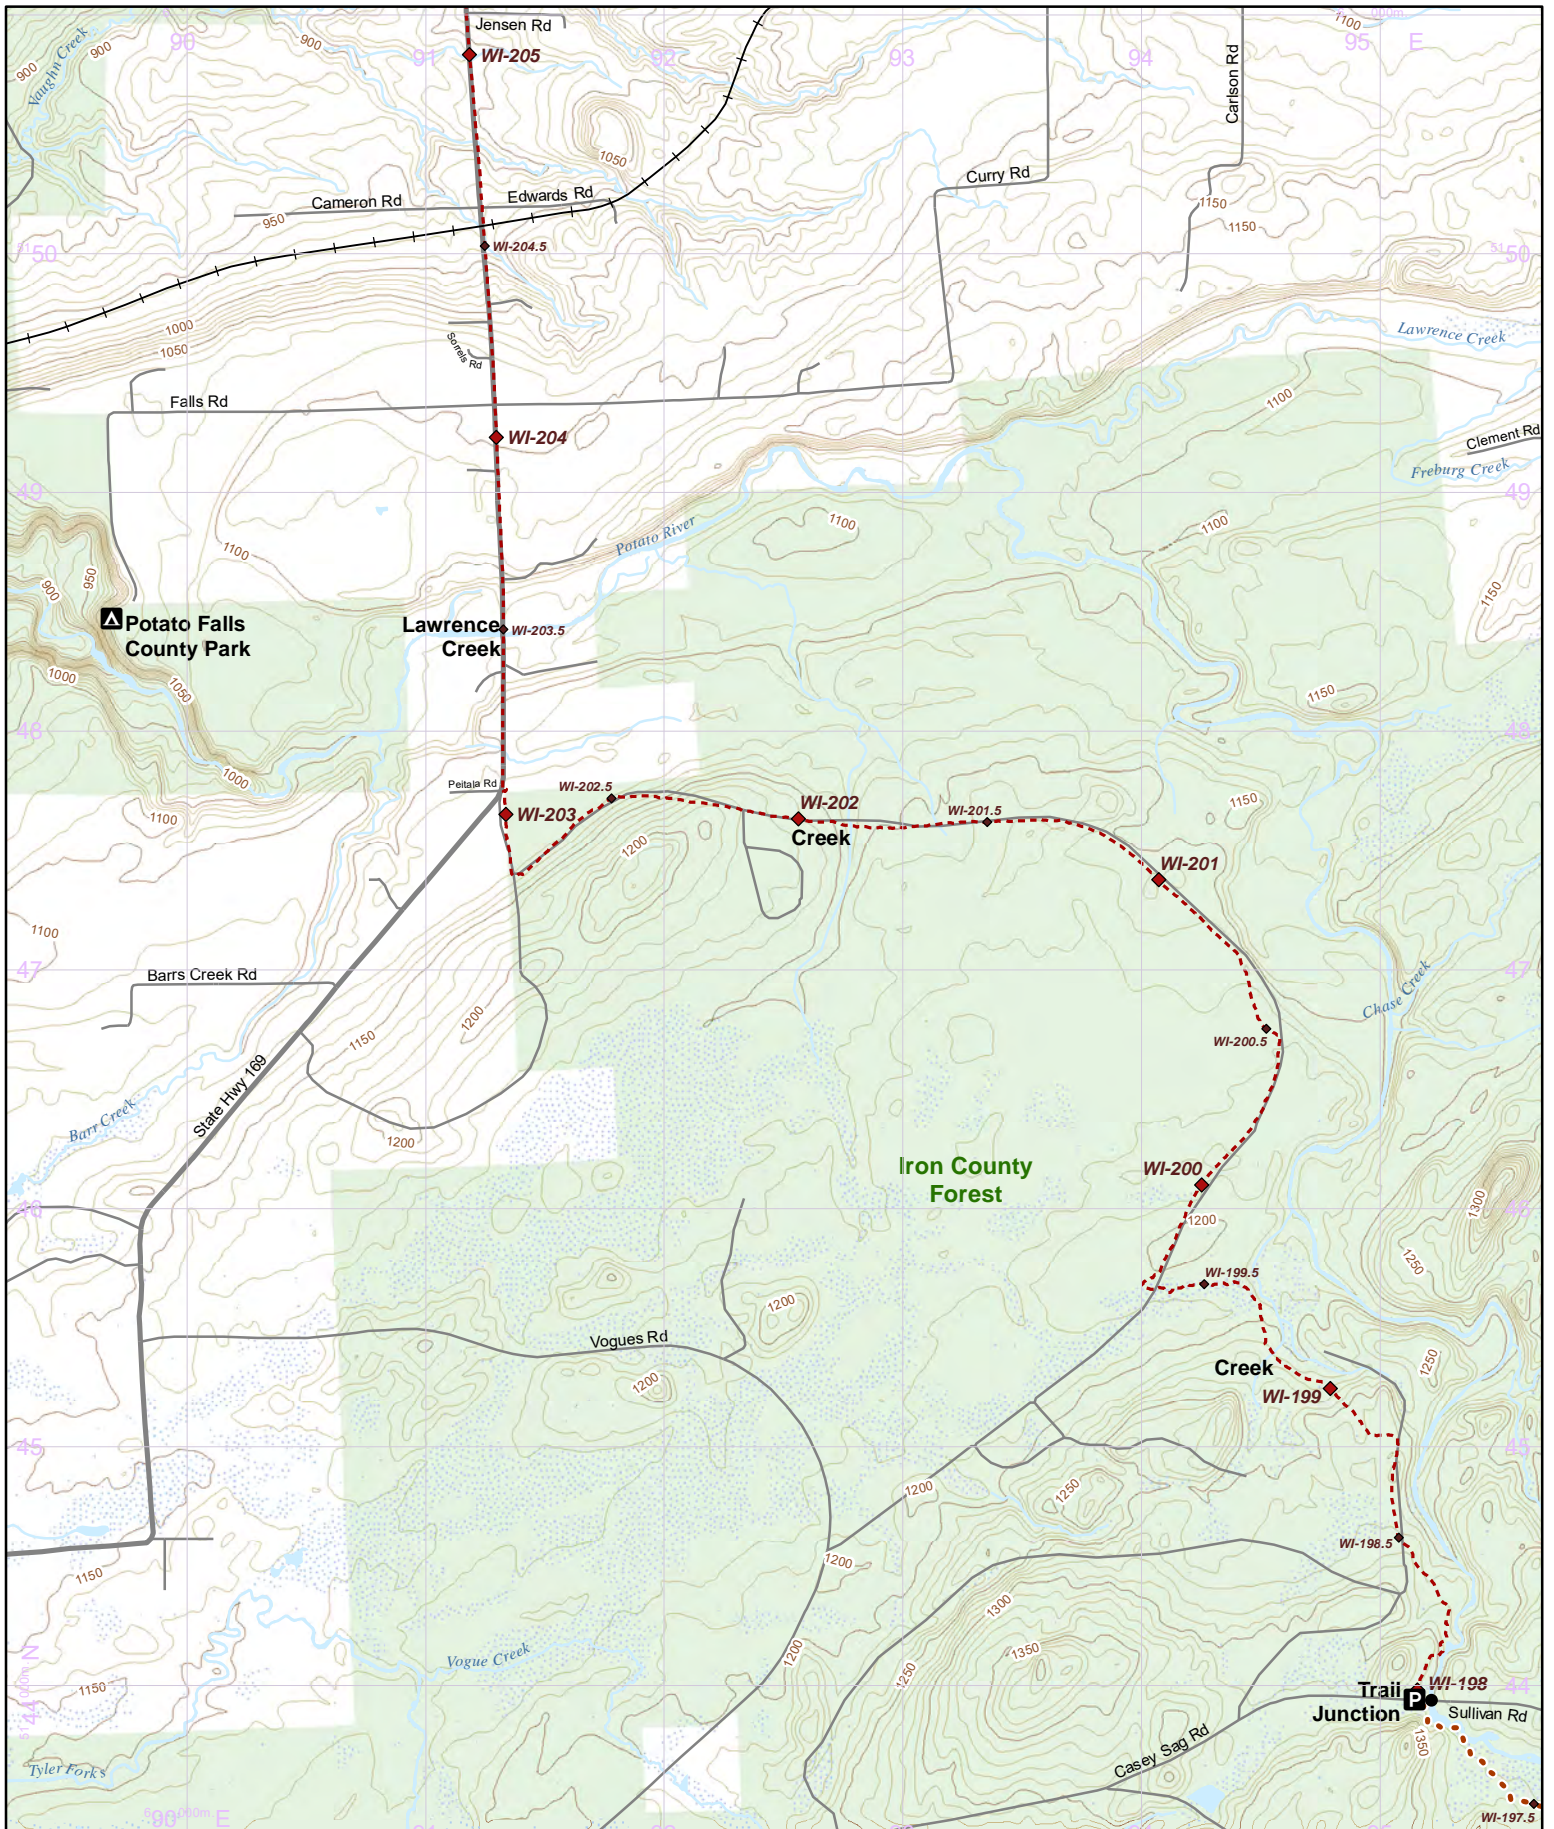

N 1:31,680 UTM 15 NAD 83

1 in = 0.5 miles

Hike it. Build it. Love it. Support it. Please support the mapping program with a gift today. Enjoy your complimentary North Country National Scenic Trail map download, and happy hiking!