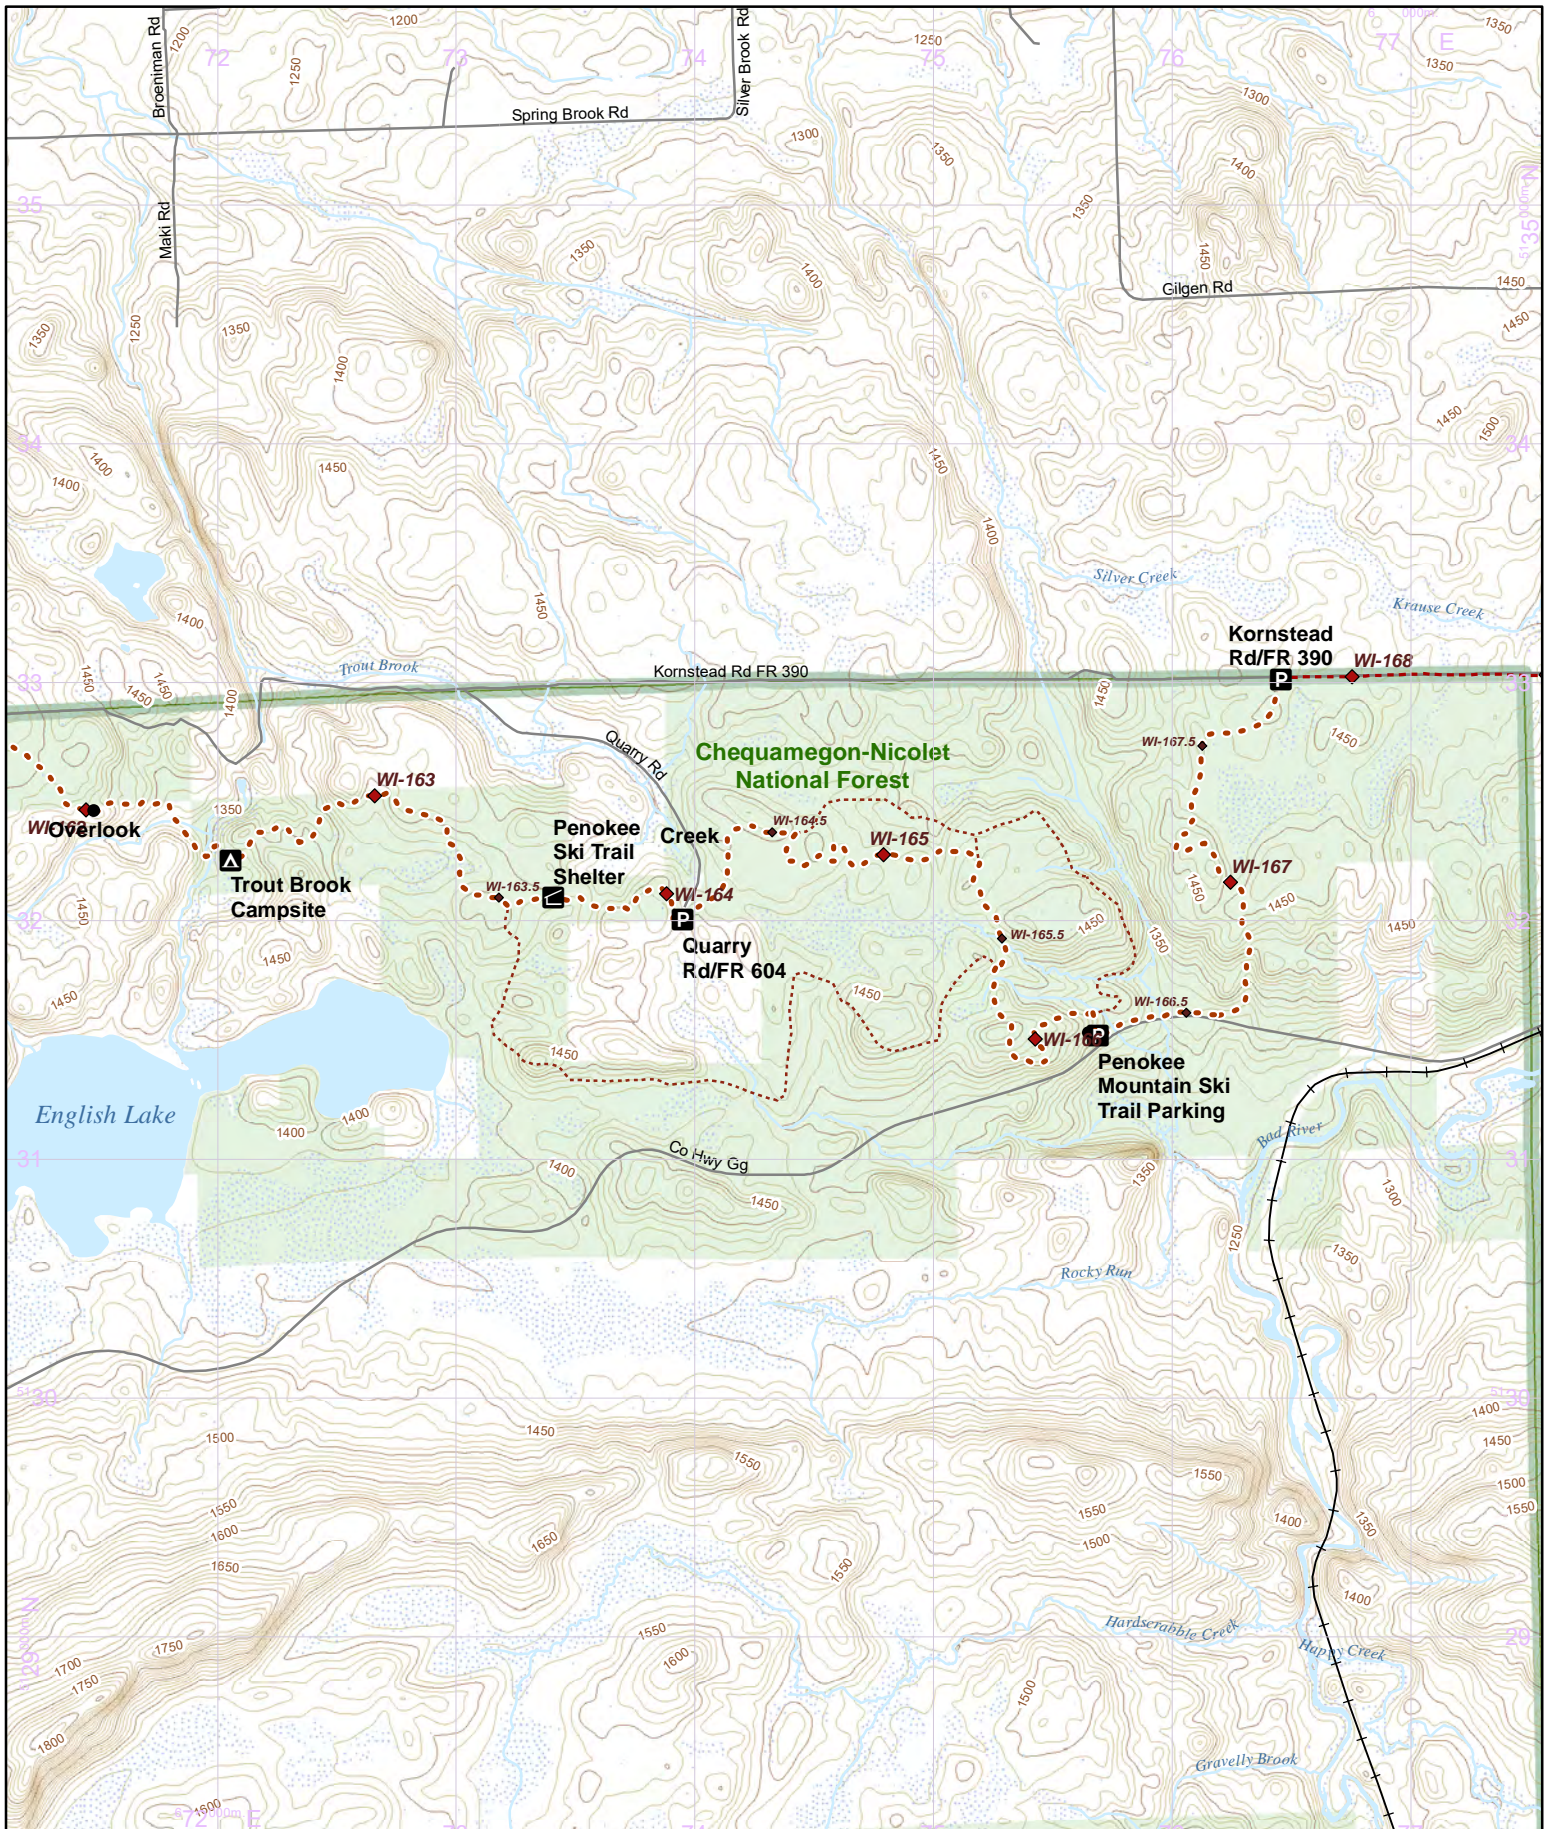

N 1:31,680

UTM 15 NAD 83

1 in = 0.5 miles

Hike it. Build it. Love it. Support it. Please support the mapping program with a gift today. Enjoy your complimentary North Country National Scenic Trail map download, and happy hiking!