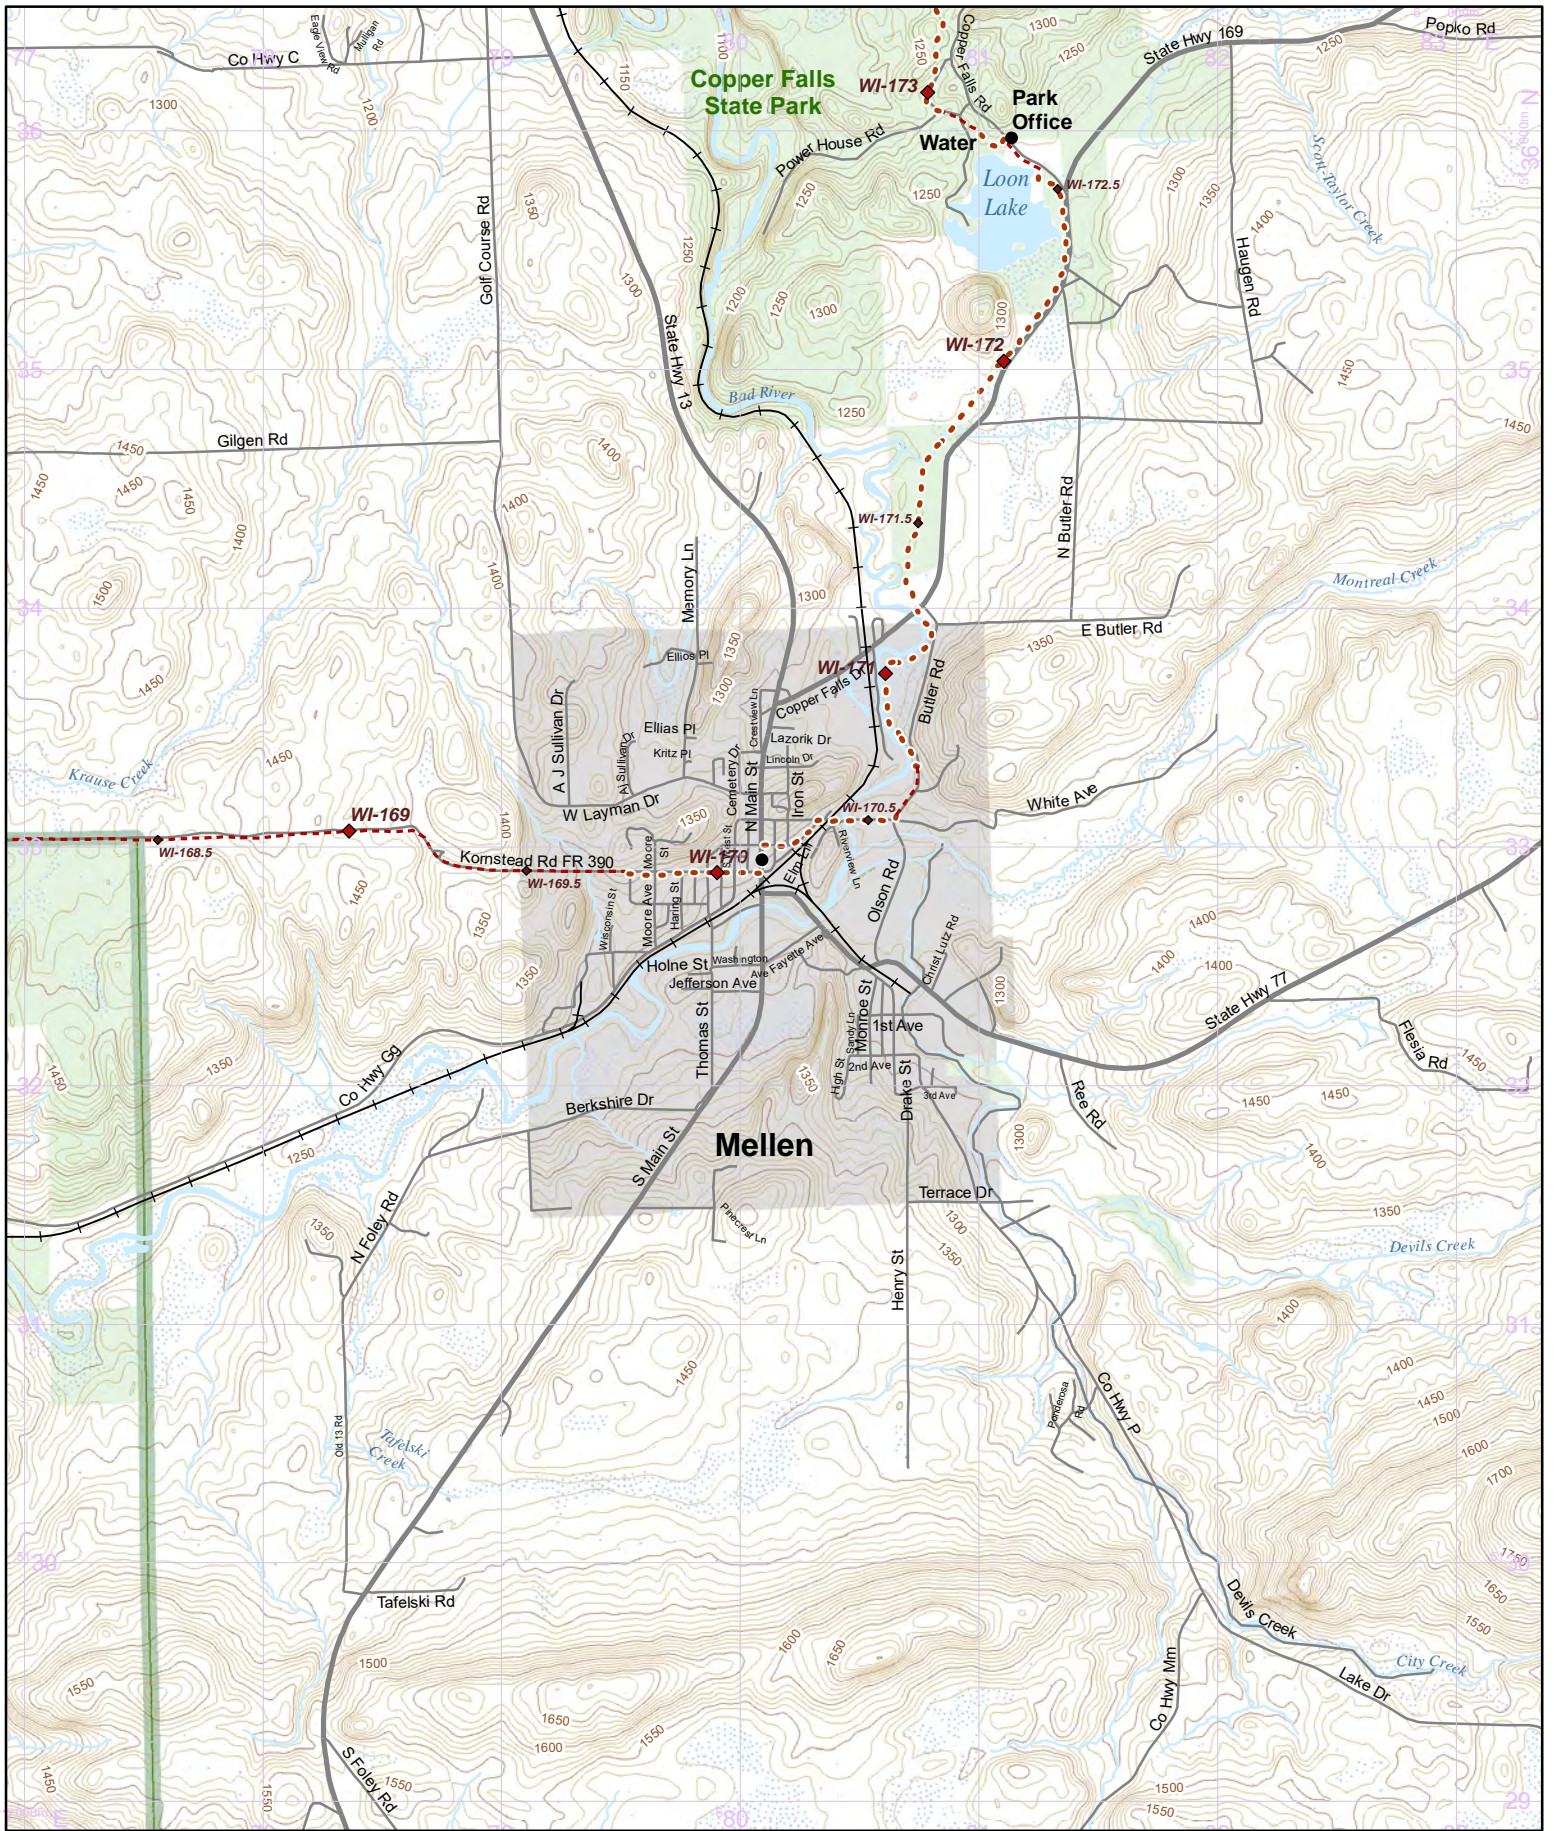

- Parking
- Camping
- Point of Interest
- NCT
- On-Road
- Nearby Trail
- 10-foot Contour Interval
- Public Lands
- County Bndry.
- Wetlands

North Country National Scenic Trail

Wisconsin Section Maps

WI-027

Chequamegon Chapter Region

Warning: Reroutes will shift all of the mile points in a state.

Update Version - 3/29/2024

Use this map on your mobile device w/ the "PDFMaps" app from Avenza - <http://avenza.com/pdf-maps>
To add this map at no cost from the Avenza Store, visit:
<https://northcountrytrail.org/the-trail/trail-map-and-downloads/>
Under "Mobile Maps"

N 1:31,680 UTM 15 NAD 83

1 in = 0.5 miles

Hike it. Build it. Love it. Support it. Please support the mapping program with a gift today. Enjoy your complimentary North Country National Scenic Trail map download, and happy hiking!