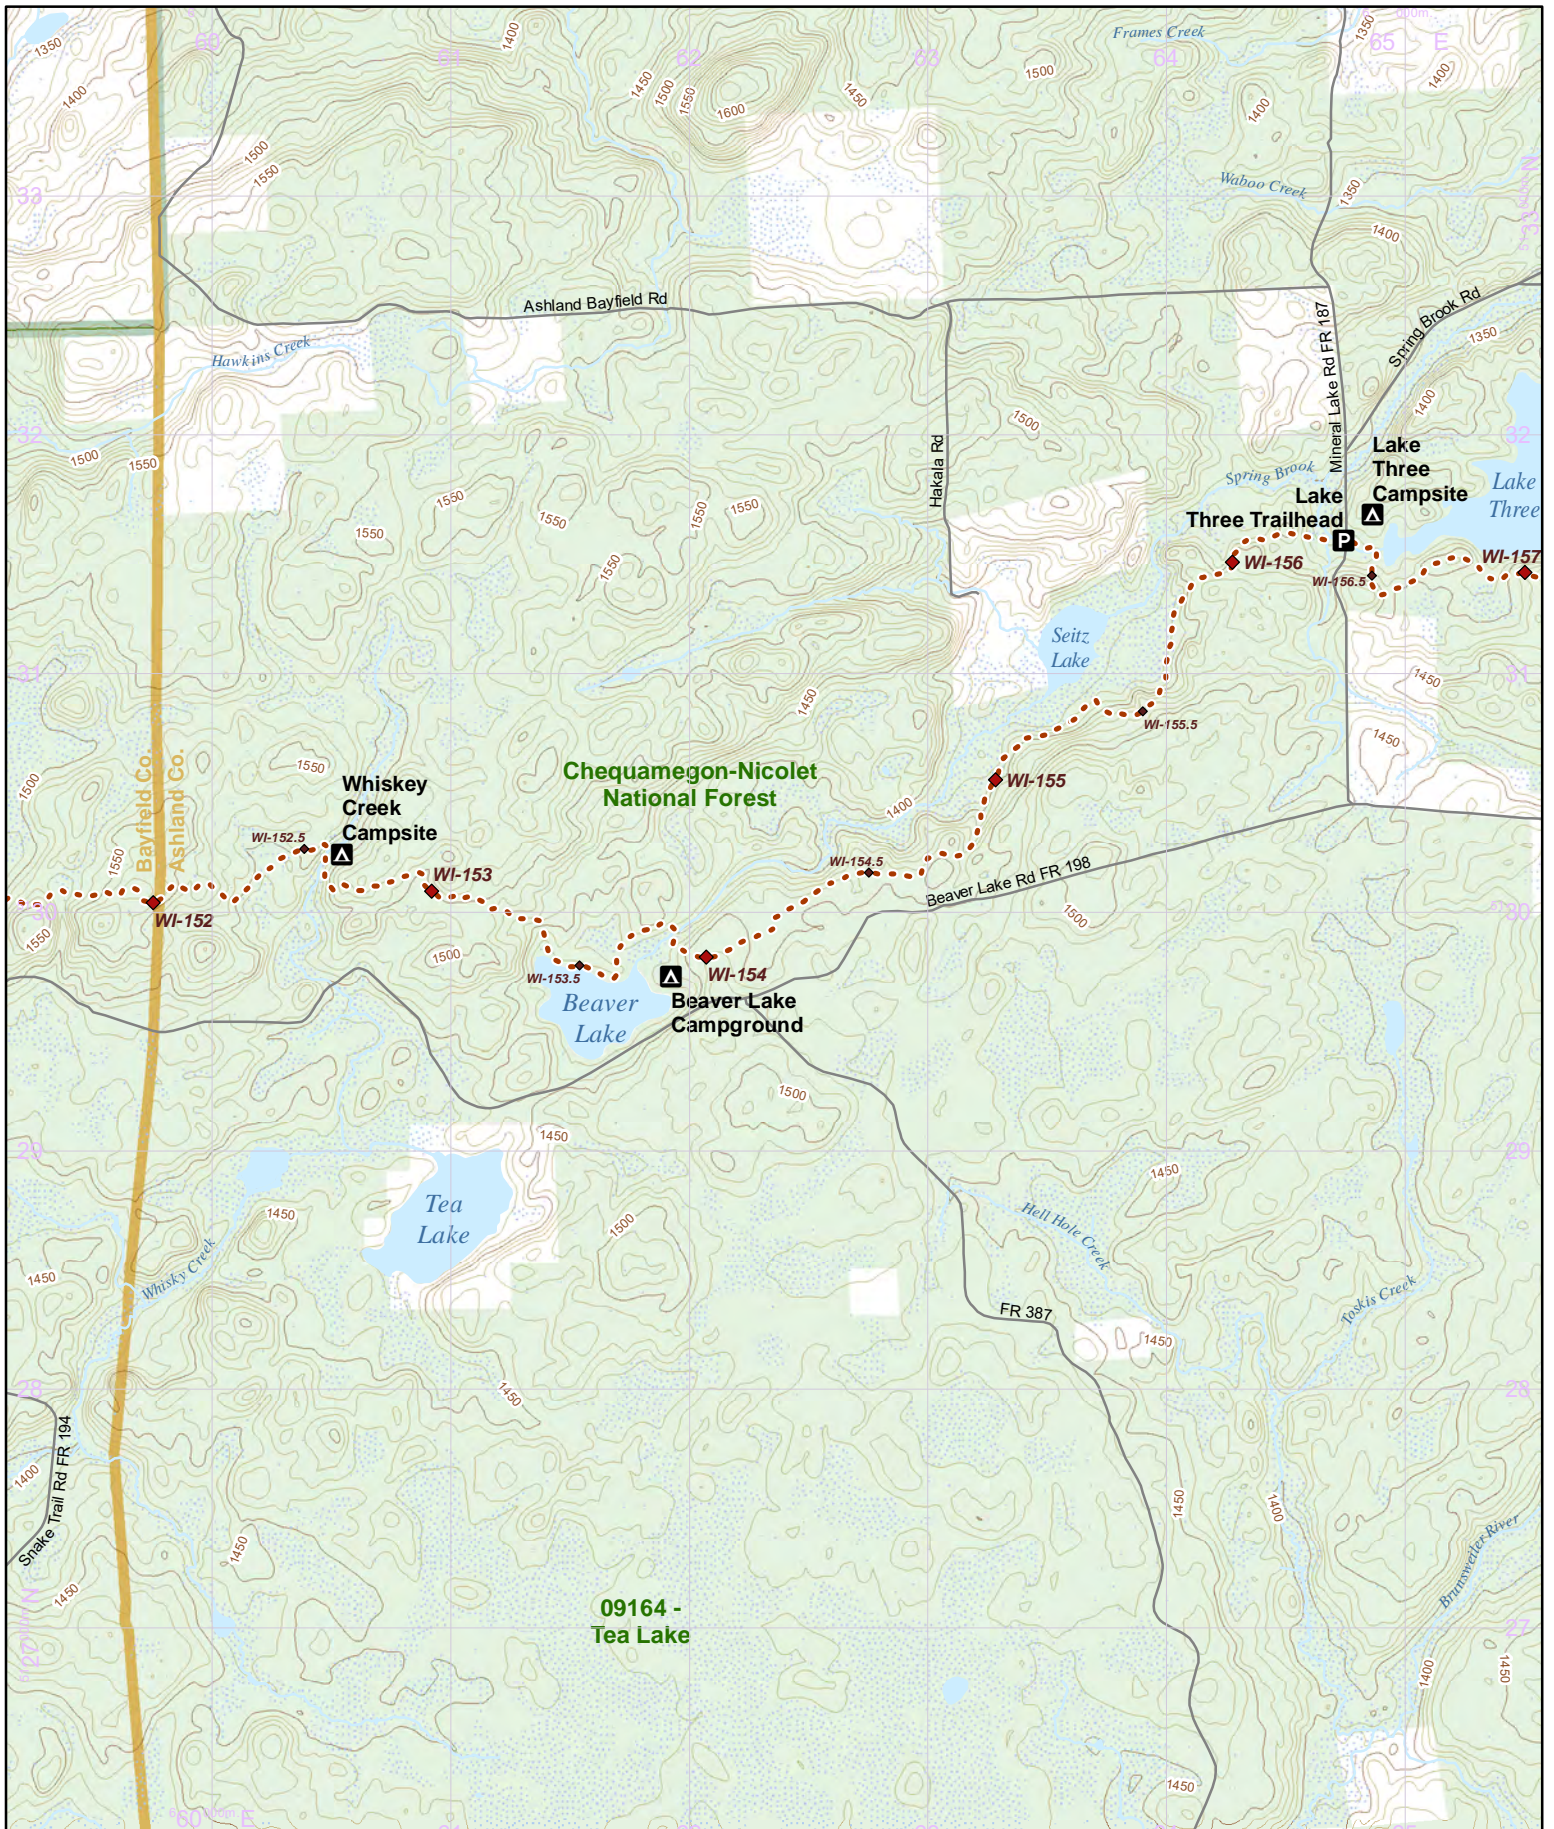

N 1:31,680 UTM 15 NAD 83

1 in = 0.5 miles

Hike it. Build it. Love it. Support it. Please support the mapping program with a gift today. Enjoy your complimentary North Country National Scenic Trail map download, and happy hiking!