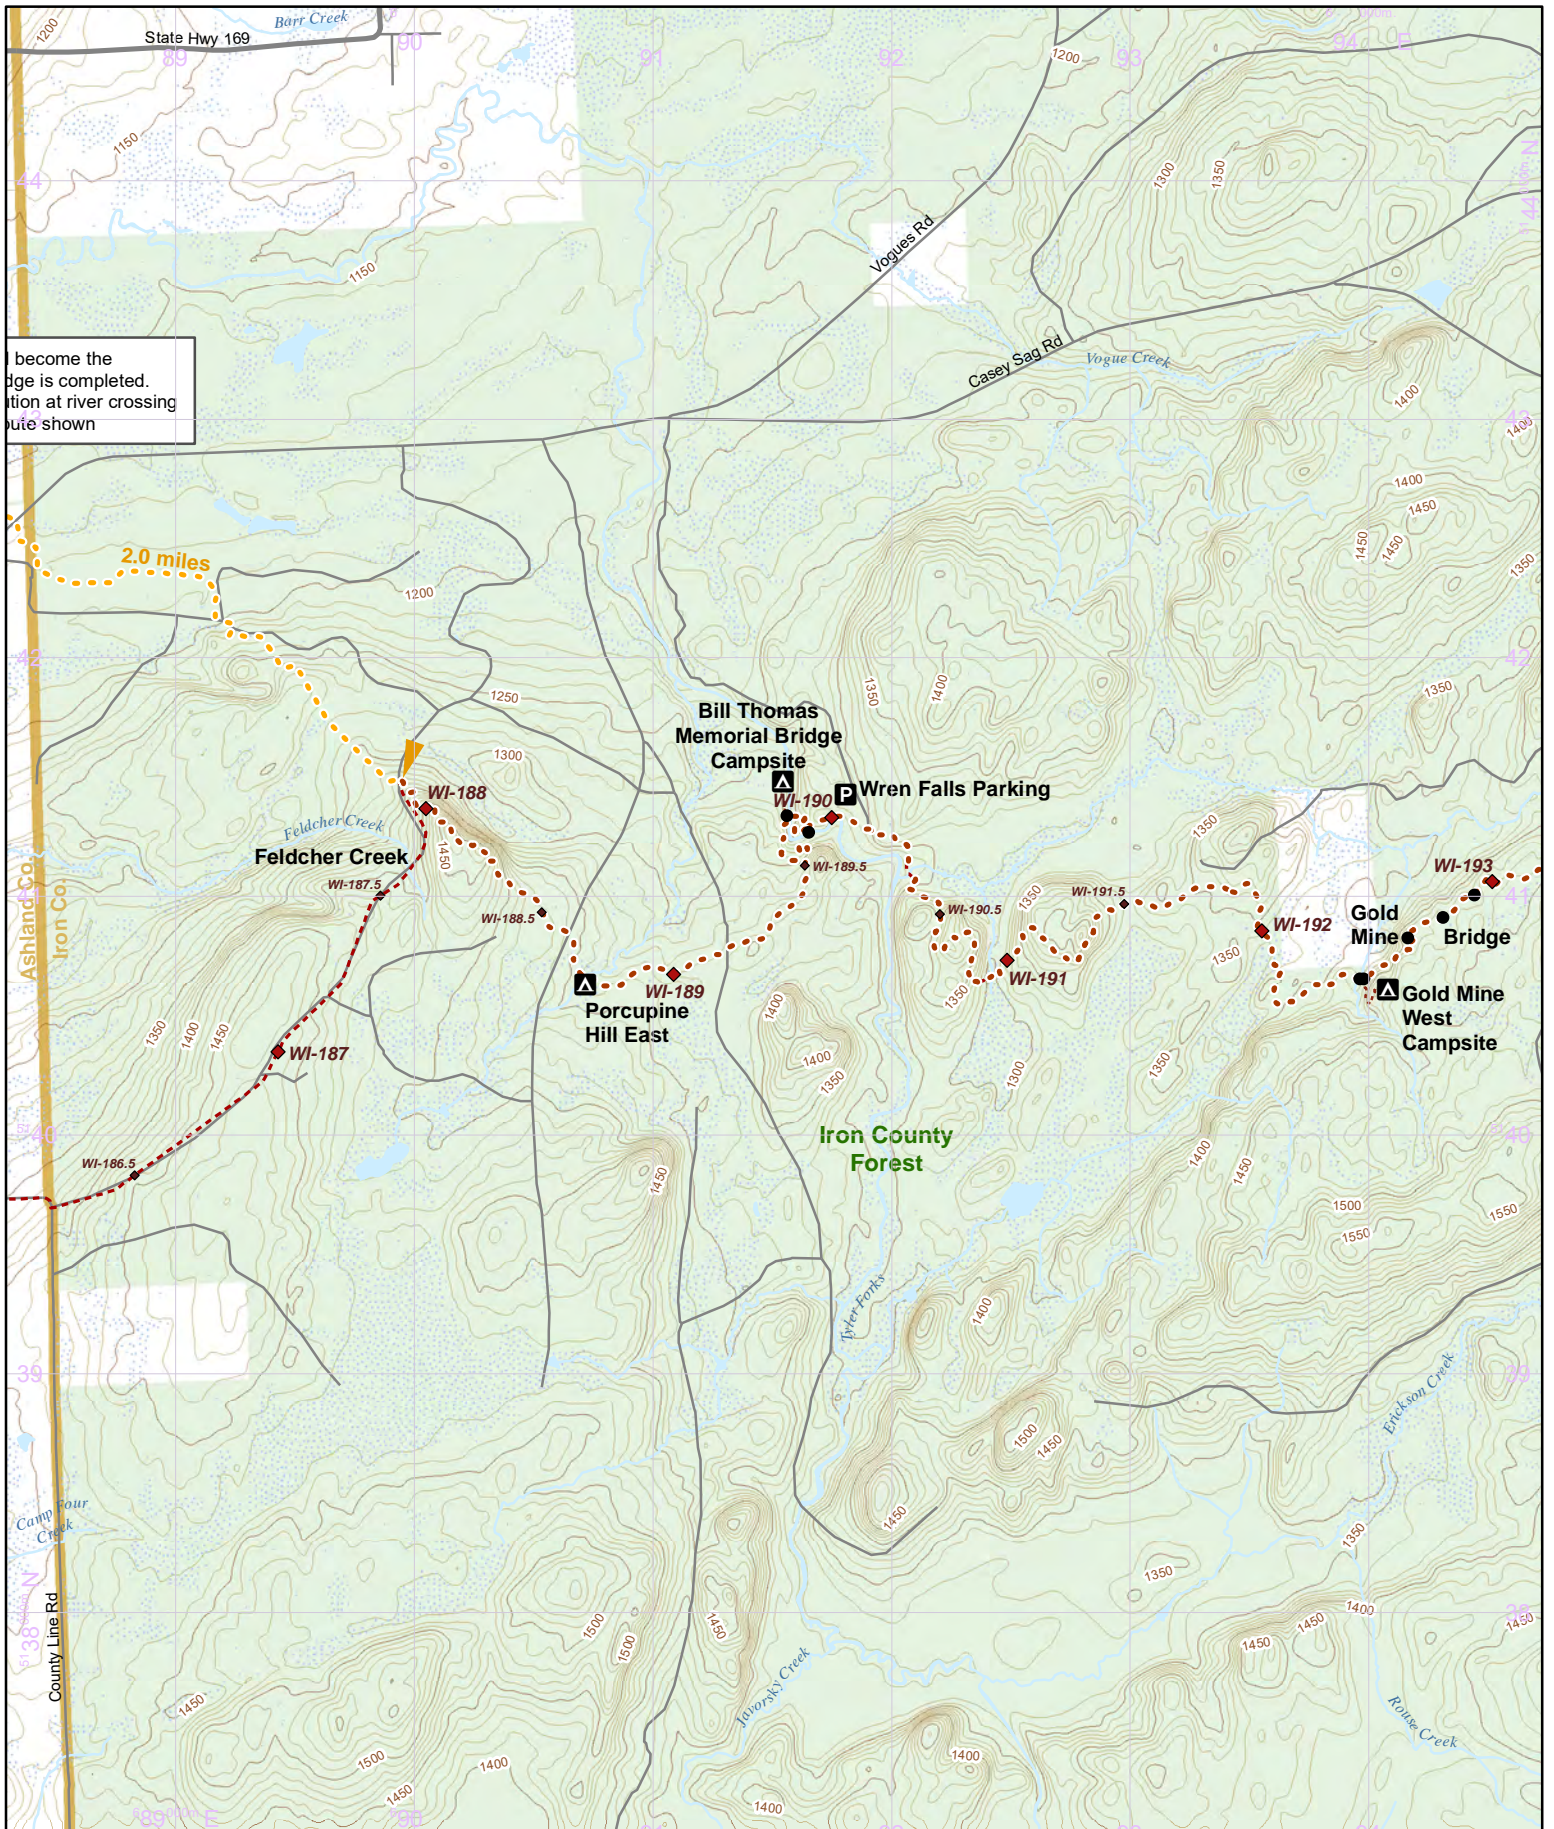

N 1:31,680 UTM 15 NAD 83

1 in = 0.5 miles

Hike it. Build it. Love it. Support it. Please support the mapping program with a gift today. Enjoy your complimentary North Country National Scenic Trail map download, and happy hiking!