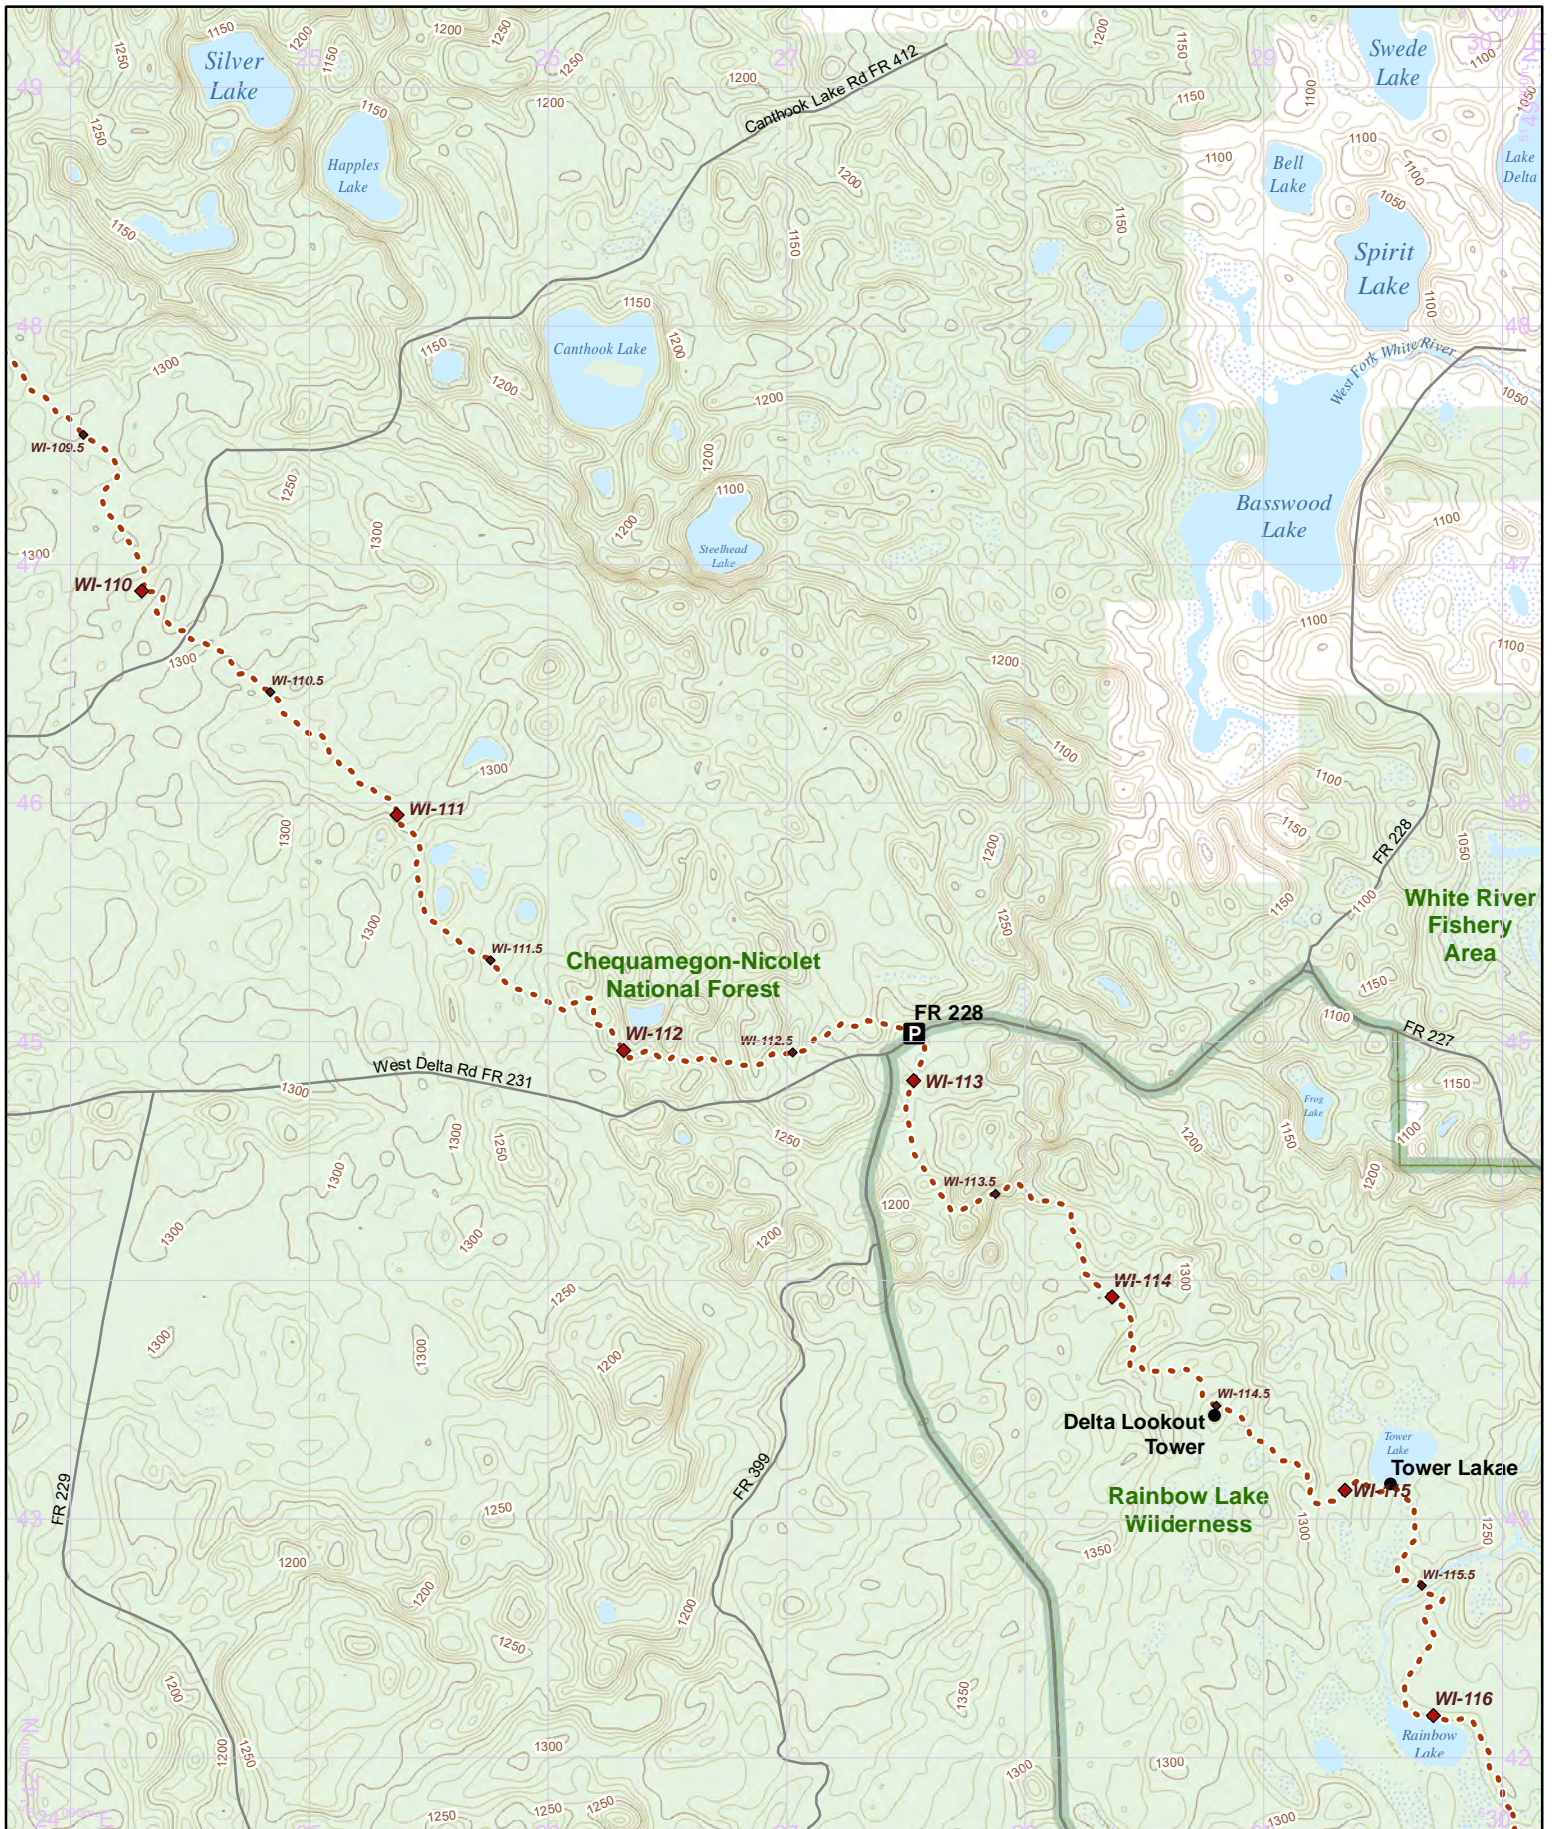

- Parking
- Camping
- Point of Interest
- NCT
- On-Road
- 1/2 mile Points
- Nearby Trail
- 10-foot Contour Interval
- Public Lands
- County Bndry.
- Wetlands

North Country National Scenic Trail

Wisconsin Section Maps

WI-017

Chequamegon Chapter Region

Warning: Reroutes will shift all of the mile points in a state.

Make sure everyone in your group has the most recent maps and information by visiting: northcountrytrail.org

Update Version - 3/29/2024

Use this map on your mobile device w/ the "PDFMaps" app from Avenza - <http://avenza.com/pdf-maps>
To add this map at no cost from the Avenza Store, visit:
<https://northcountrytrail.org/the-trail/trail-map-and-downloads/>
Under "Mobile Maps"

N 1:31,680 UTM 15 NAD 83

1 in = 0.5 miles

Hike it. Build it. Love it. Support it. Please support the mapping program with a gift today. Enjoy your complimentary North Country National Scenic Trail map download, and happy hiking!