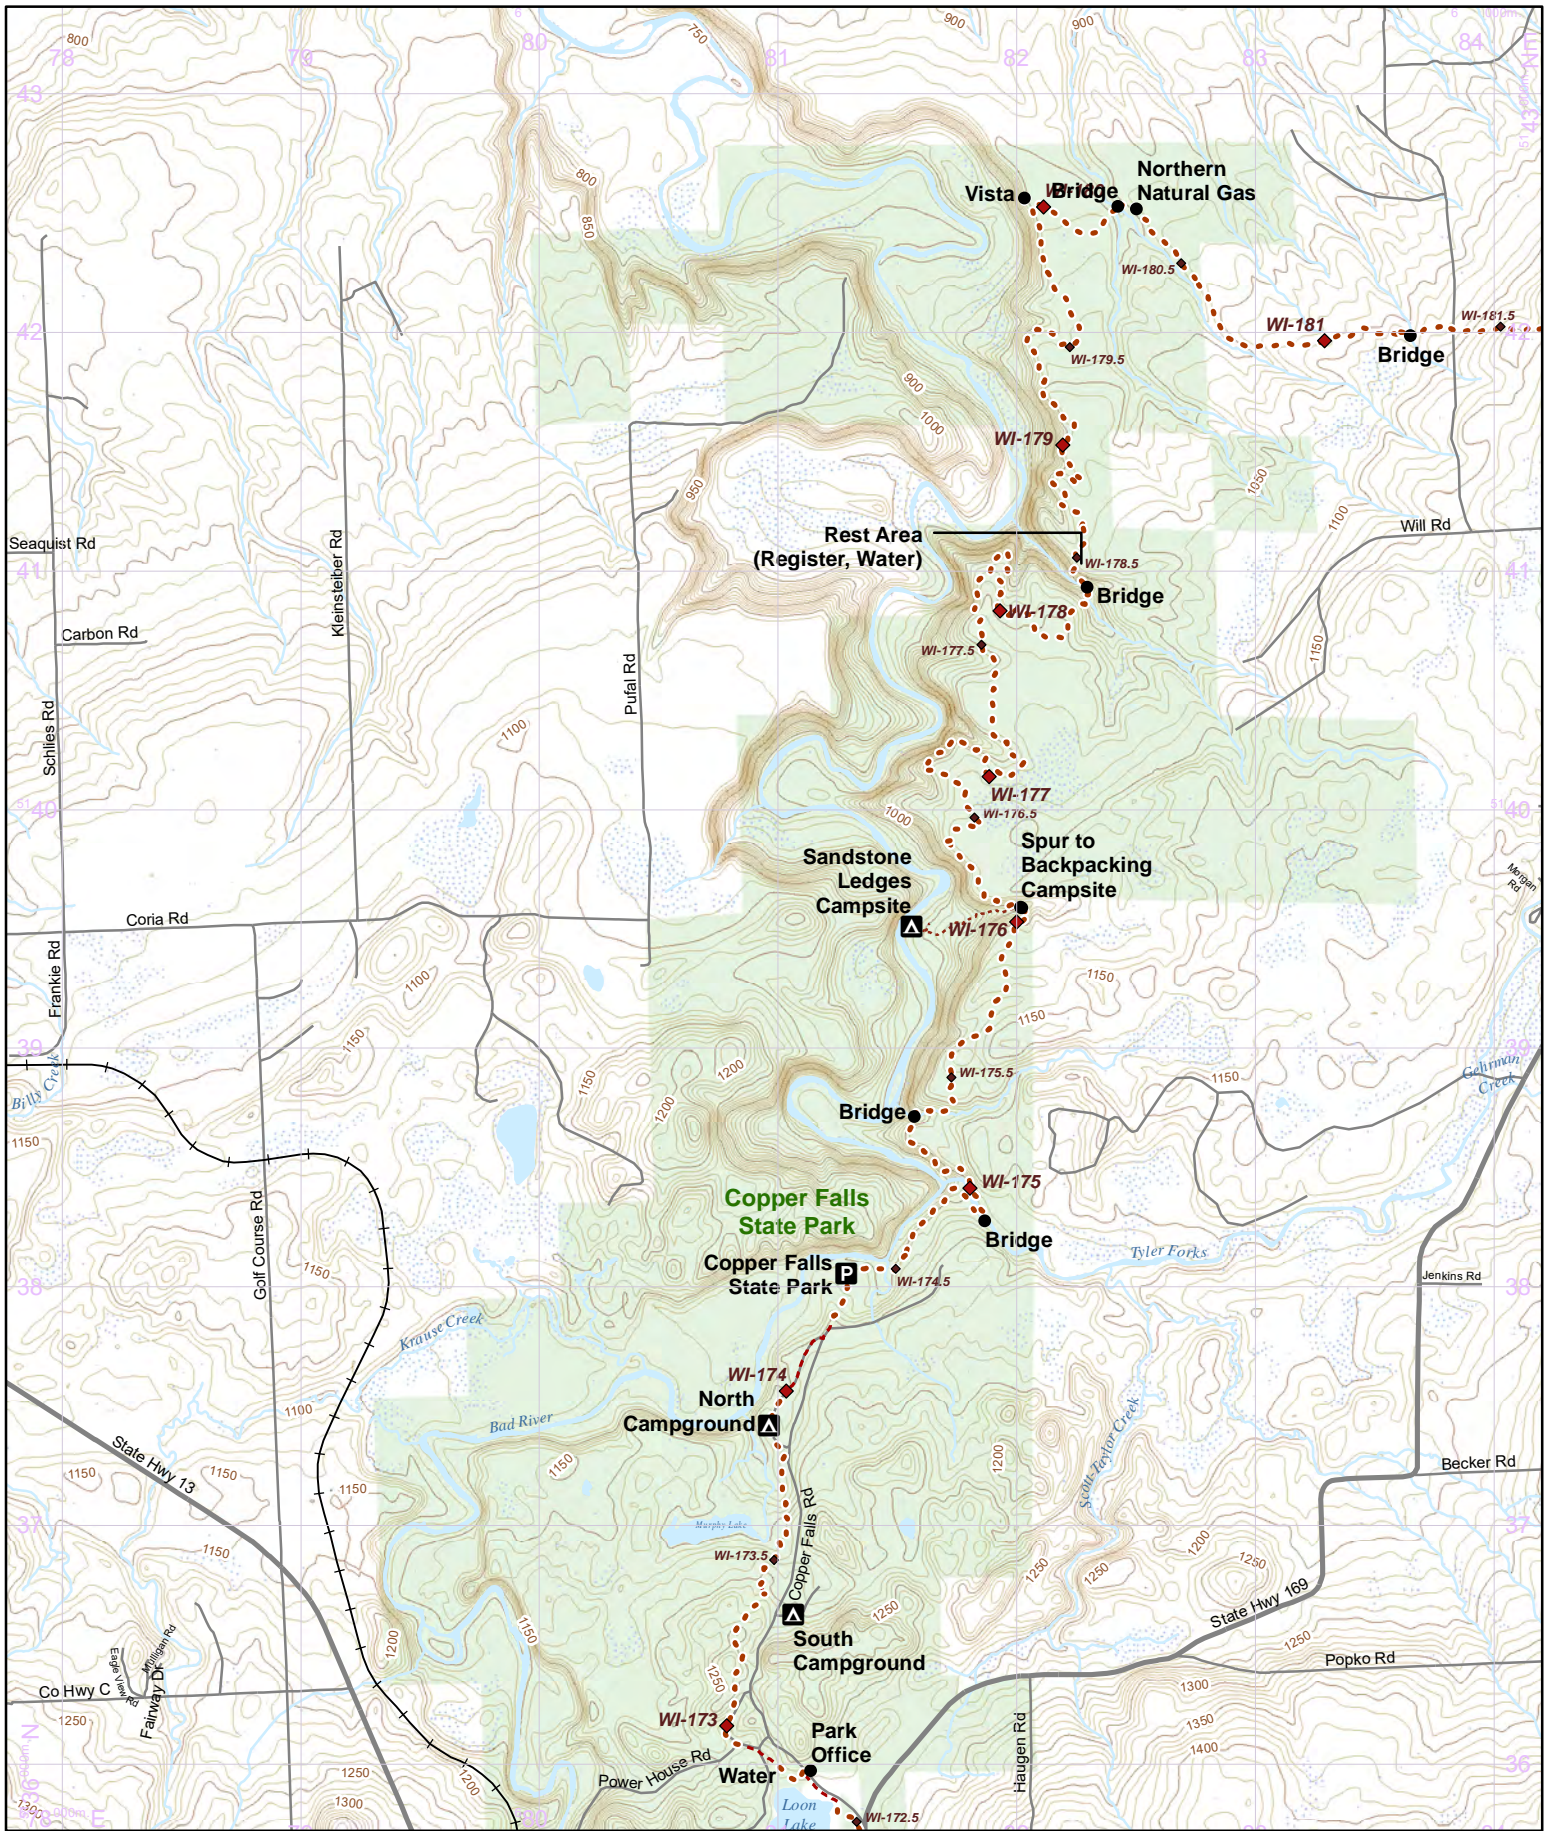

- Parking
- Camping
- Point of Interest
- NCT
- On-Road
- 1/2 mile
- Nearby Trail
- 10-foot Contour Interval
- Public Lands
- County Bndry.
- Wetlands

North Country National Scenic Trail

Wisconsin Section Maps

WI-028

Chequamegon/Heritage Chapters Region

Warning: Reroutes will shift all of the mile points in a state.

Update Version - 3/29/2024

Use this map on your mobile device w/ the "PDFMaps" app from Avenza - <http://avenza.com/pdf-maps>
To add this map at no cost from the Avenza Store, visit:
<https://northcountrytrail.org/the-trail/trail-map-and-downloads/>
Under "Mobile Maps"

N 1:31,680 UTM 15 NAD 83

1 in = 0.5 miles

Hike it. Build it. Love it. Support it. Please support the mapping program with a gift today. Enjoy your complimentary North Country National Scenic Trail map download, and happy hiking!