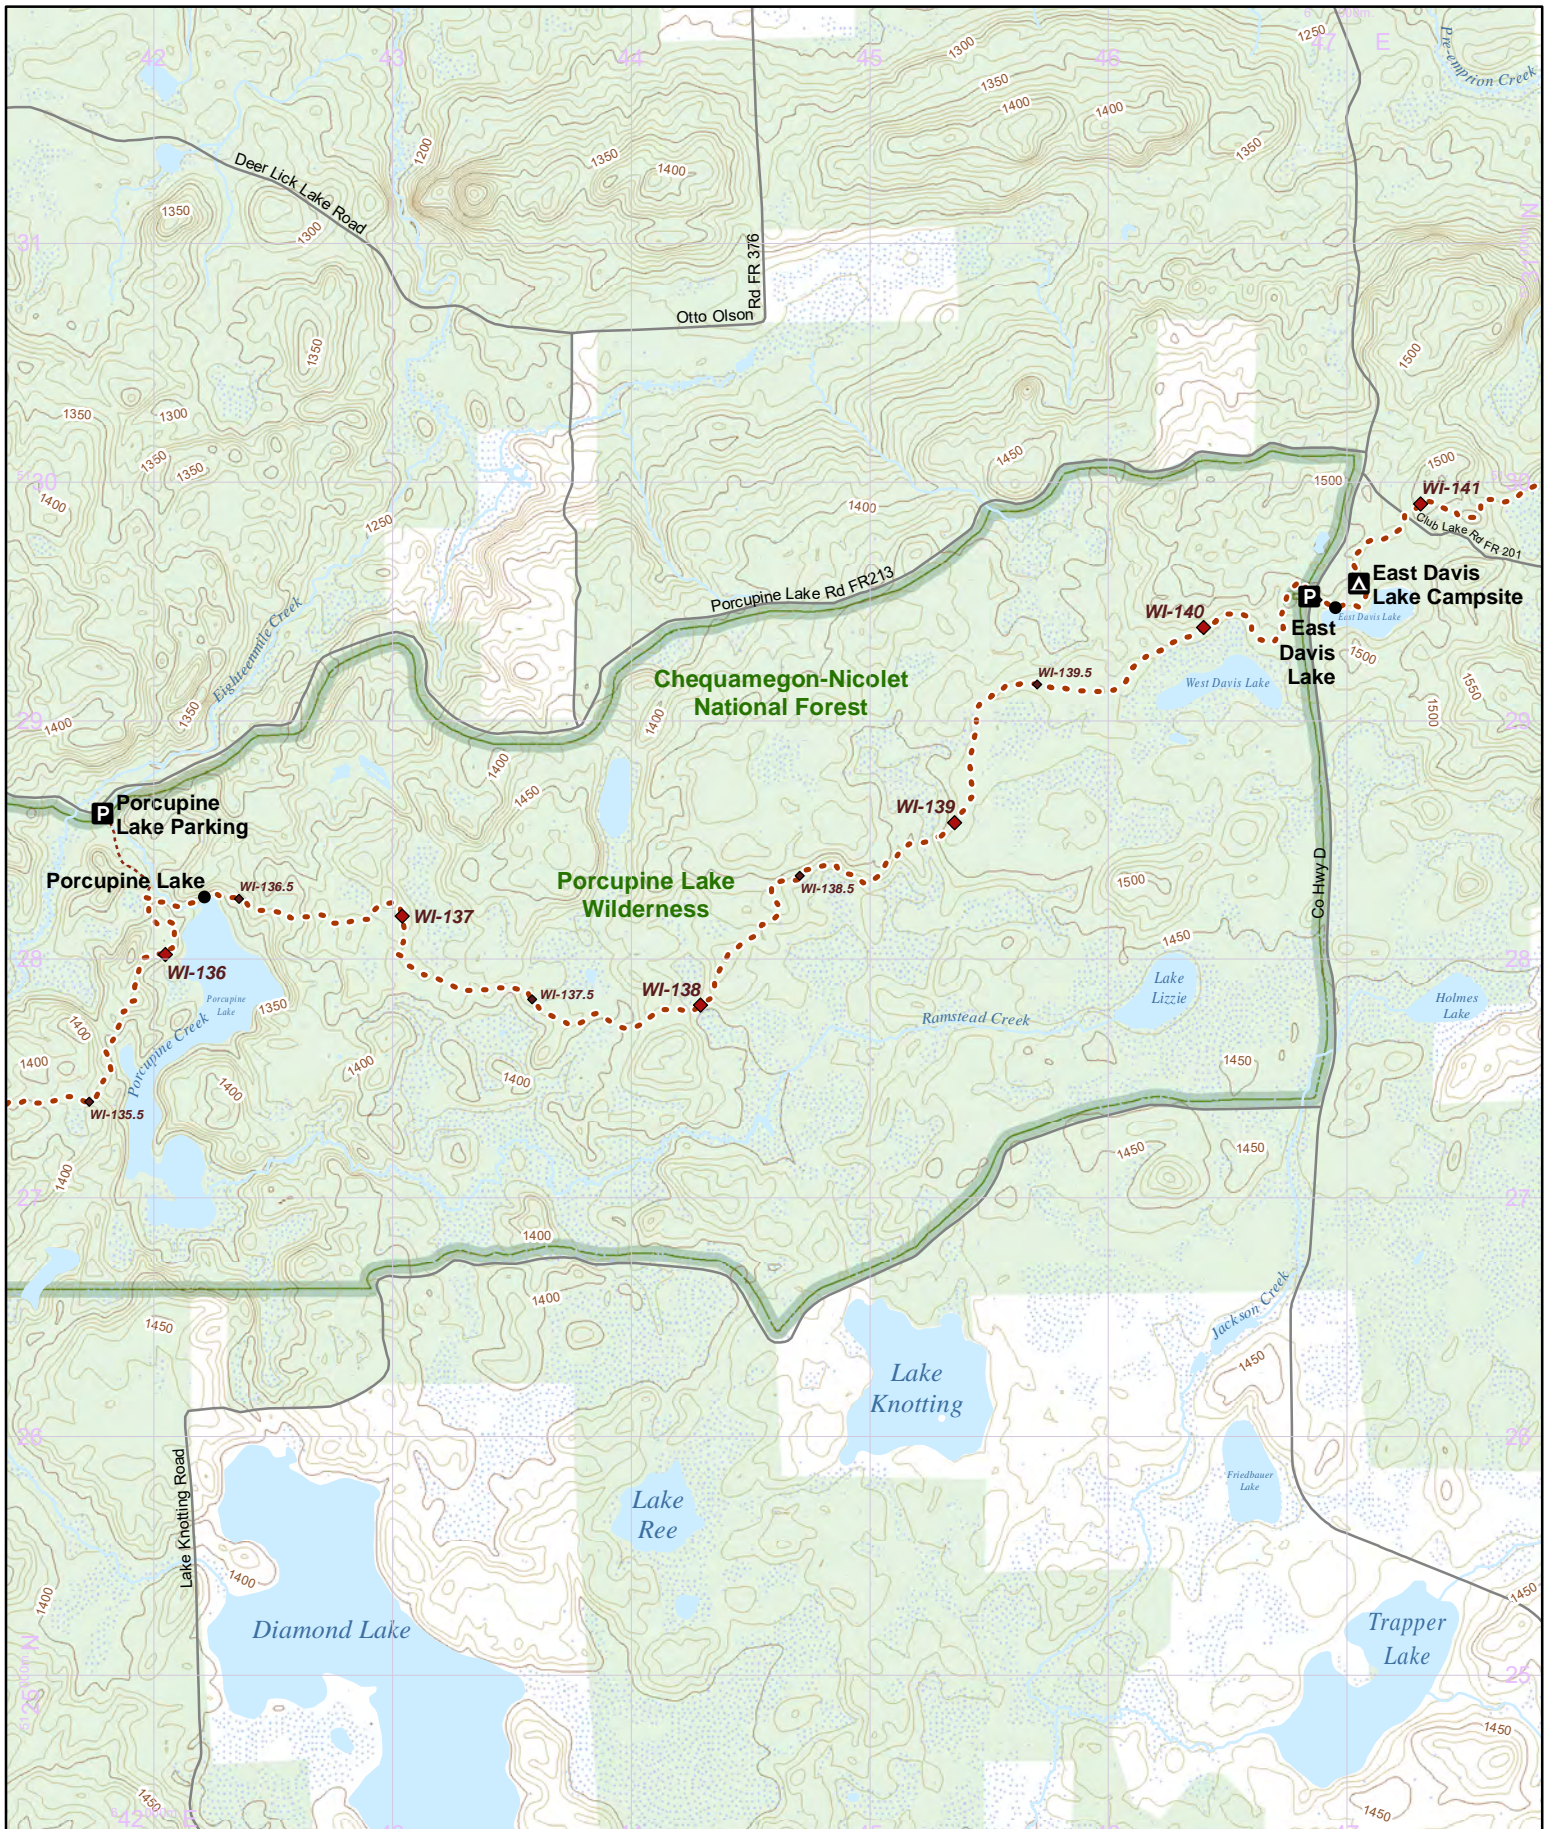

- Parking
- Camping
- Point of Interest
- NCT
- On-Road
- Nearby Trail
- Public Lands
- County Bndry.
- 10-foot Contour Interval
- Wetlands
- 1/2 mile Points

North Country National Scenic Trail

Wisconsin Section Maps

WI-021

Chequamegon Chapter Region

Warning: Reroutes will shift all of the mile points in a state.

Update Version - 3/29/2024

Use this map on your mobile device w/ the "PDFMaps" app from Avenza - <http://avenza.com/pdf-maps>
To add this map at no cost from the Avenza Store, visit:
<https://northcountrytrail.org/the-trail/trail-map-and-downloads/>
Under "Mobile Maps"

N 1:31,680 UTM 15 NAD 83

1 in = 0.5 miles

Hike it. Build it. Love it. Support it. Please support the mapping program with a gift today. Enjoy your complimentary North Country National Scenic Trail map download, and happy hiking!