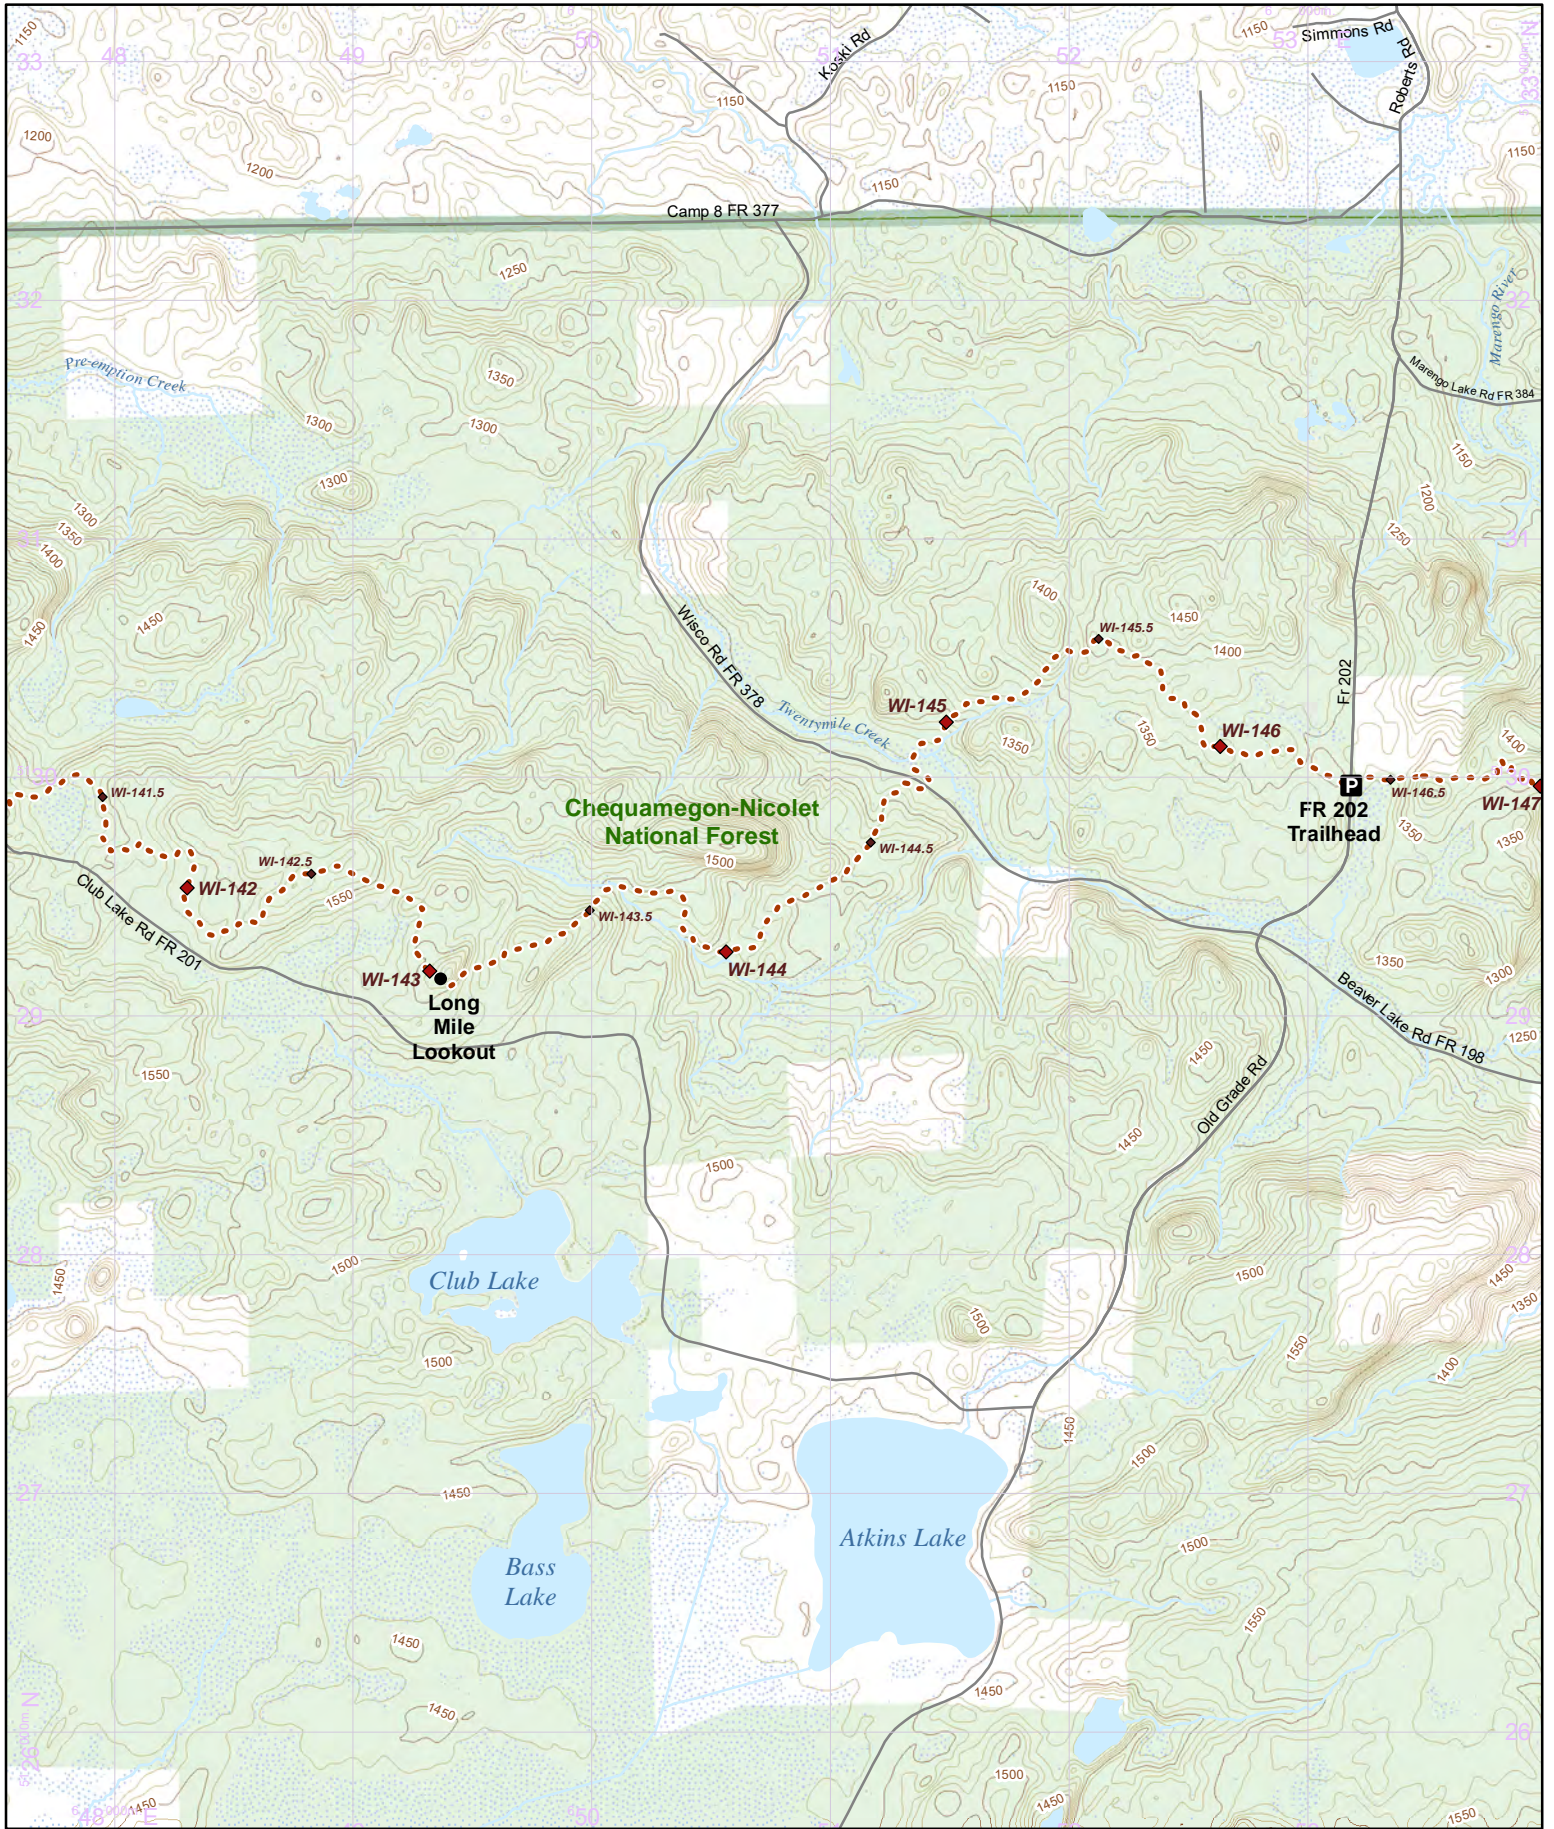

- Parking
- Camping
- Point of Interest
- NCT
- On-Road
- 1/2 mile Points
- Nearby Trail
- 10-foot Contour Interval
- Public Lands
- County Bndry.
- Wetlands

North Country National Scenic Trail

Wisconsin Section Maps

WI-022

Chequamegon Chapter Region

Warning: Reroutes will shift all of the mile points in a state.

Update Version - 3/29/2024

Use this map on your mobile device w/ the "PDFMaps" app from Avenza - <http://avenza.com/pdf-maps>
To add this map at no cost from the Avenza Store, visit:
<https://northcountrytrail.org/the-trail/trail-map-and-downloads/>
Under "Mobile Maps"

N 1:31,680 UTM 15 NAD 83

1 in = 0.5 miles

Hike it. Build it. Love it. Support it. Please support the mapping program with a gift today. Enjoy your complimentary North Country National Scenic Trail map download, and happy hiking!