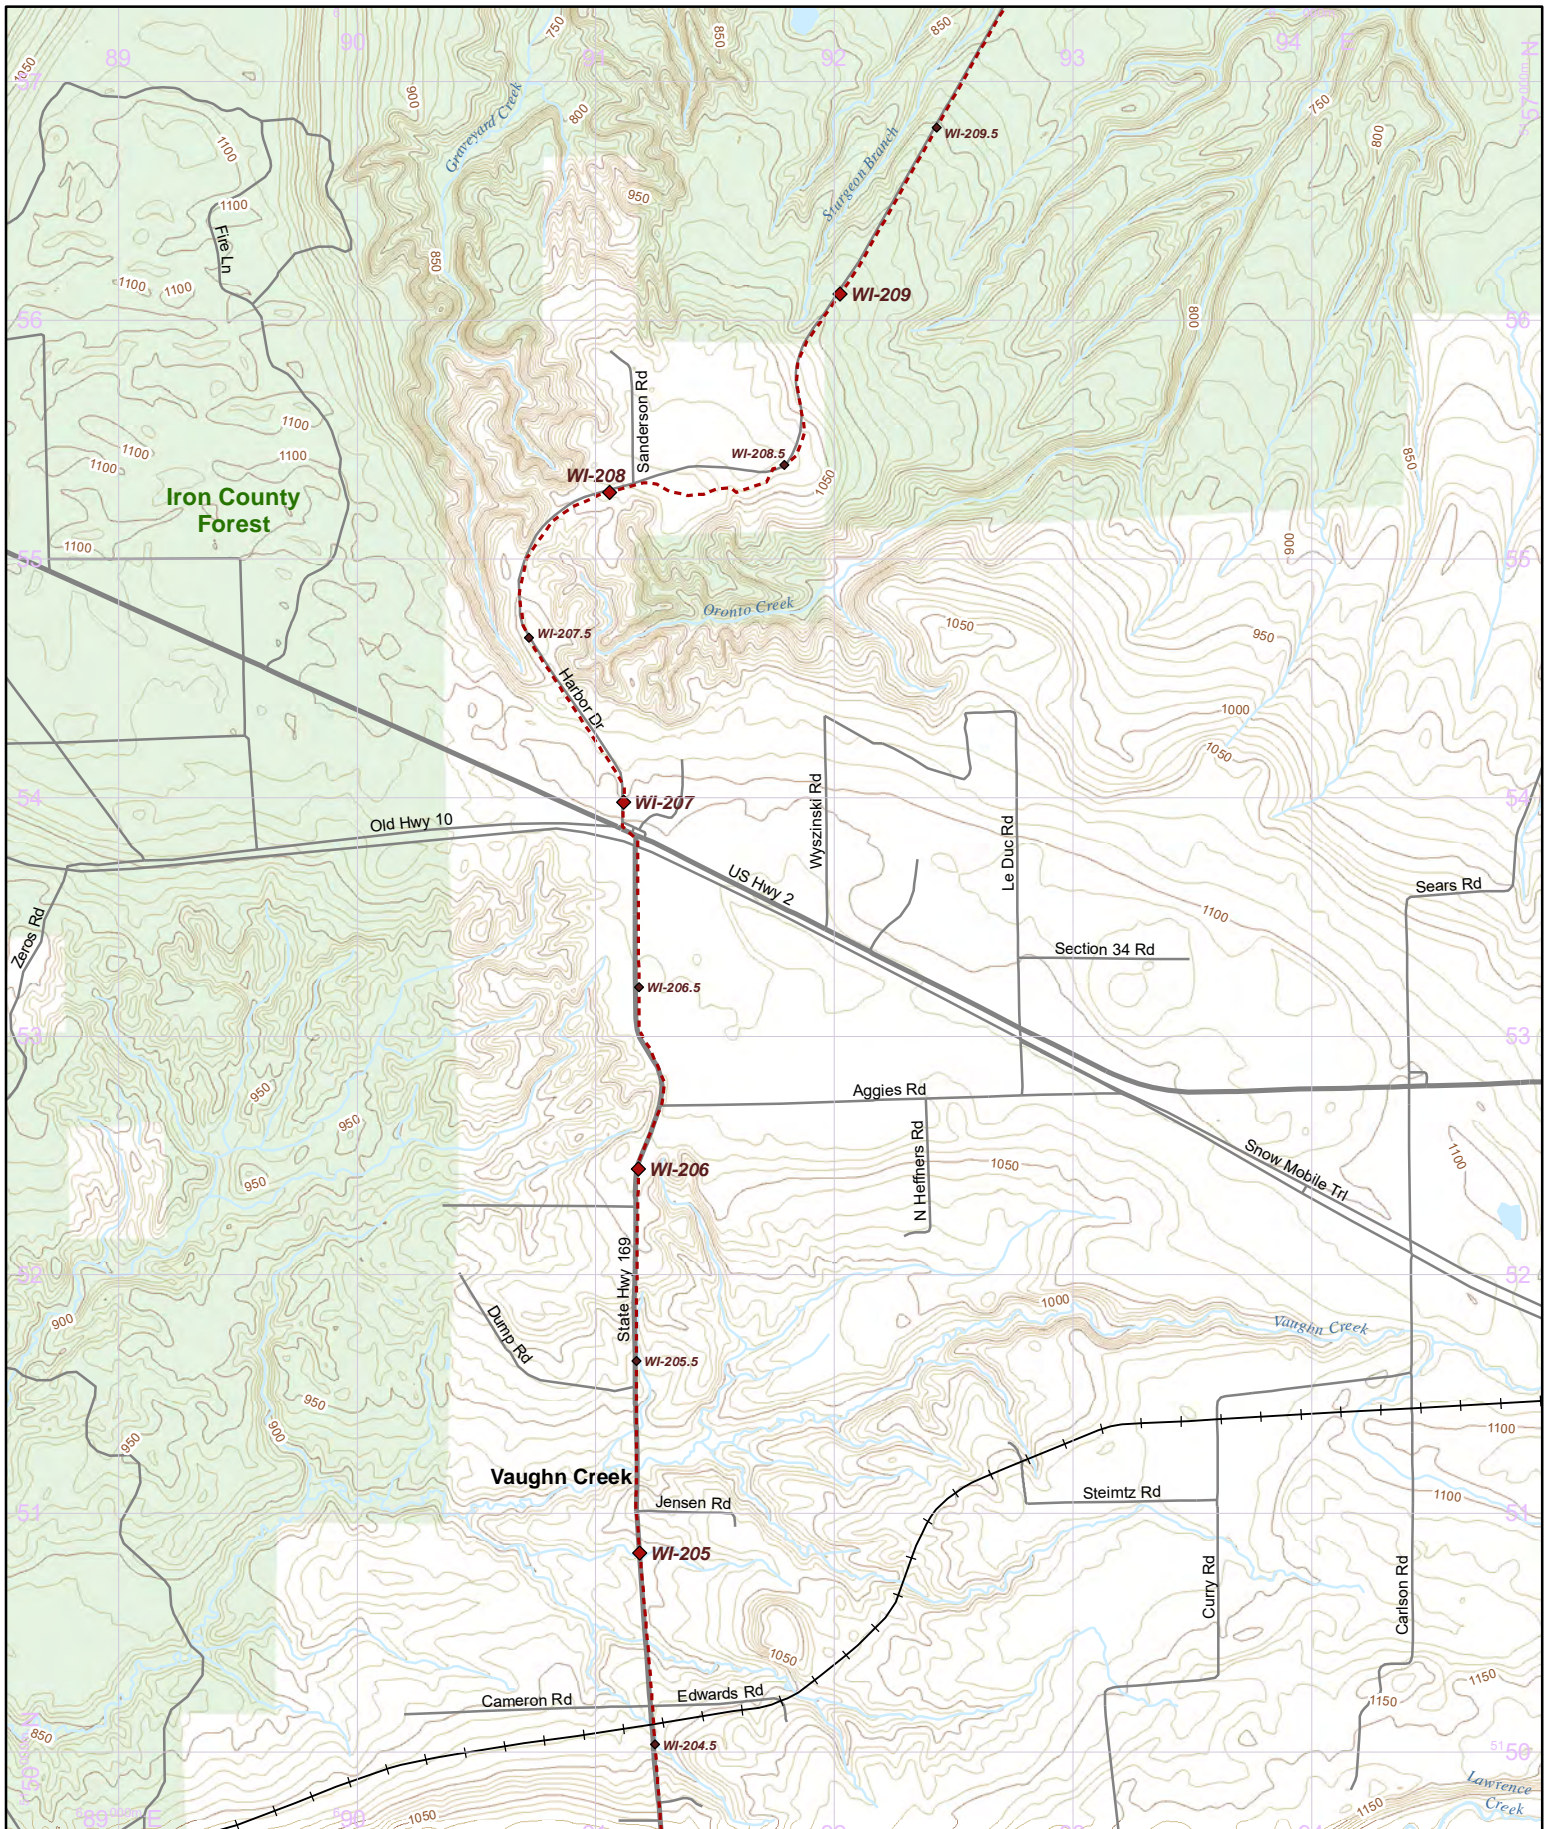

- Parking
- Camping
- Point of Interest
- NCT
- On-Road
- 1/2 mile Points
- Nearby Trail
- 10-foot Contour Interval
- Public Lands
- County Bndry.
- Wetlands

North Country National Scenic Trail

Wisconsin Section Maps

WI-033

Heritage Chapter Region

Warning: Reroutes will shift all of the mile points in a state.

Update Version - 3/29/2024

Use this map on your mobile device w/ the "PDFMaps" app from Avenza - <http://avenza.com/pdf-maps>
To add this map at no cost from the Avenza Store, visit:
<https://northcountrytrail.org/the-trail/trail-map-and-downloads/>
Under "Mobile Maps"

N 1:31,680

UTM 15 NAD 83

1 in = 0.5 miles

Hike it. Build it. Love it. Support it. Please support the mapping program with a gift today. Enjoy your complimentary North Country National Scenic Trail map download, and happy hiking!