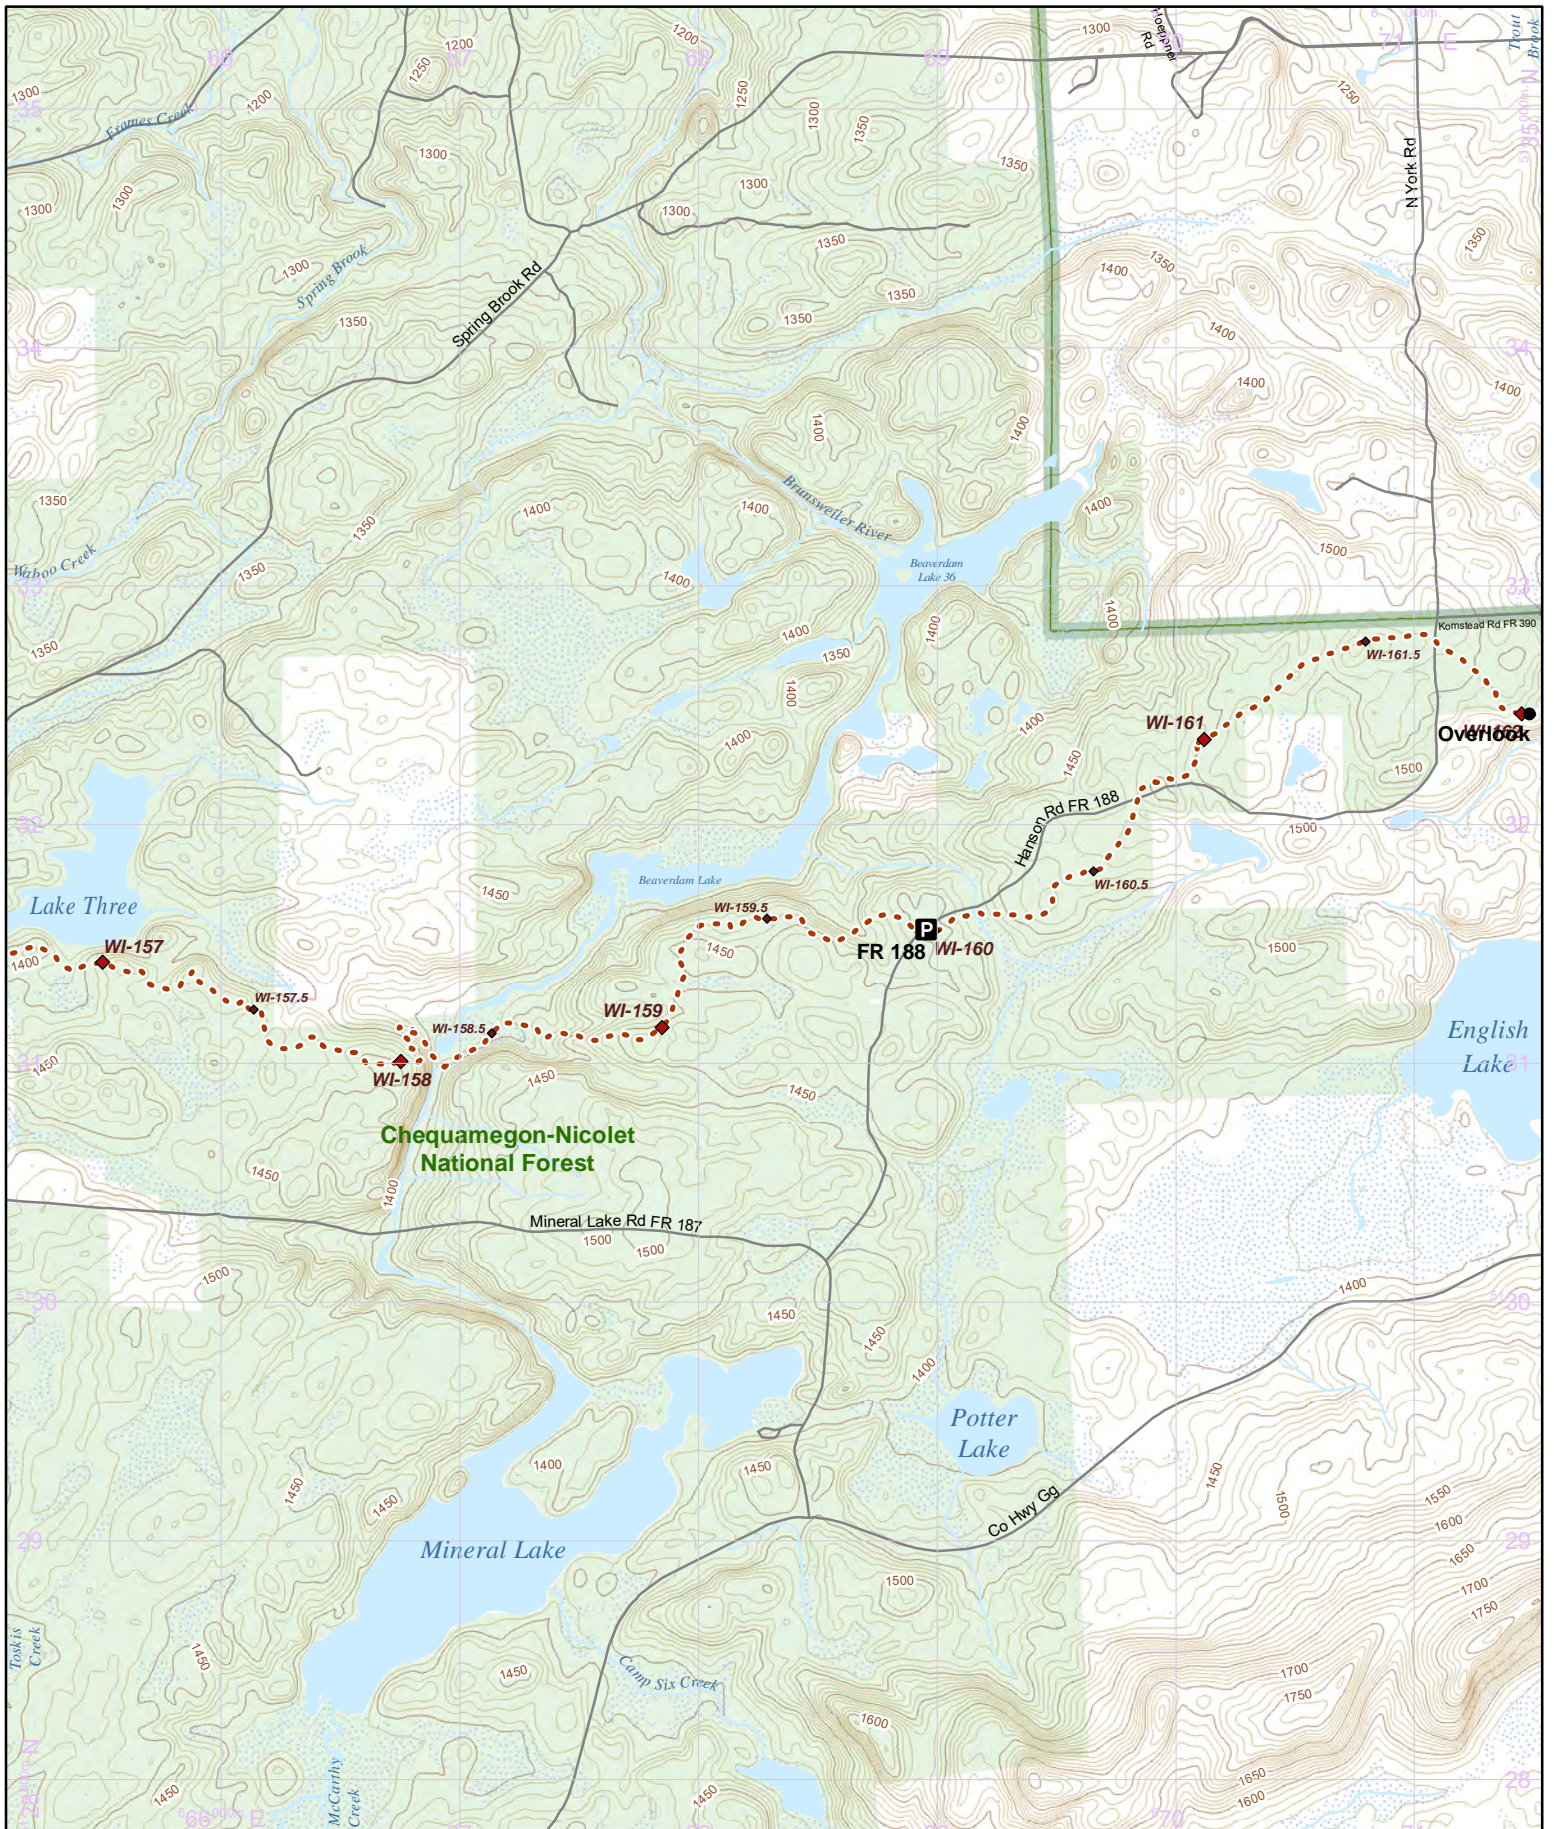

N 1:31,680 UTM 15 NAD 83

1 in = 0.5 miles

Hike it. Build it. Love it. Support it. Please support the mapping program with a gift today. Enjoy your complimentary North Country National Scenic Trail map download, and happy hiking!