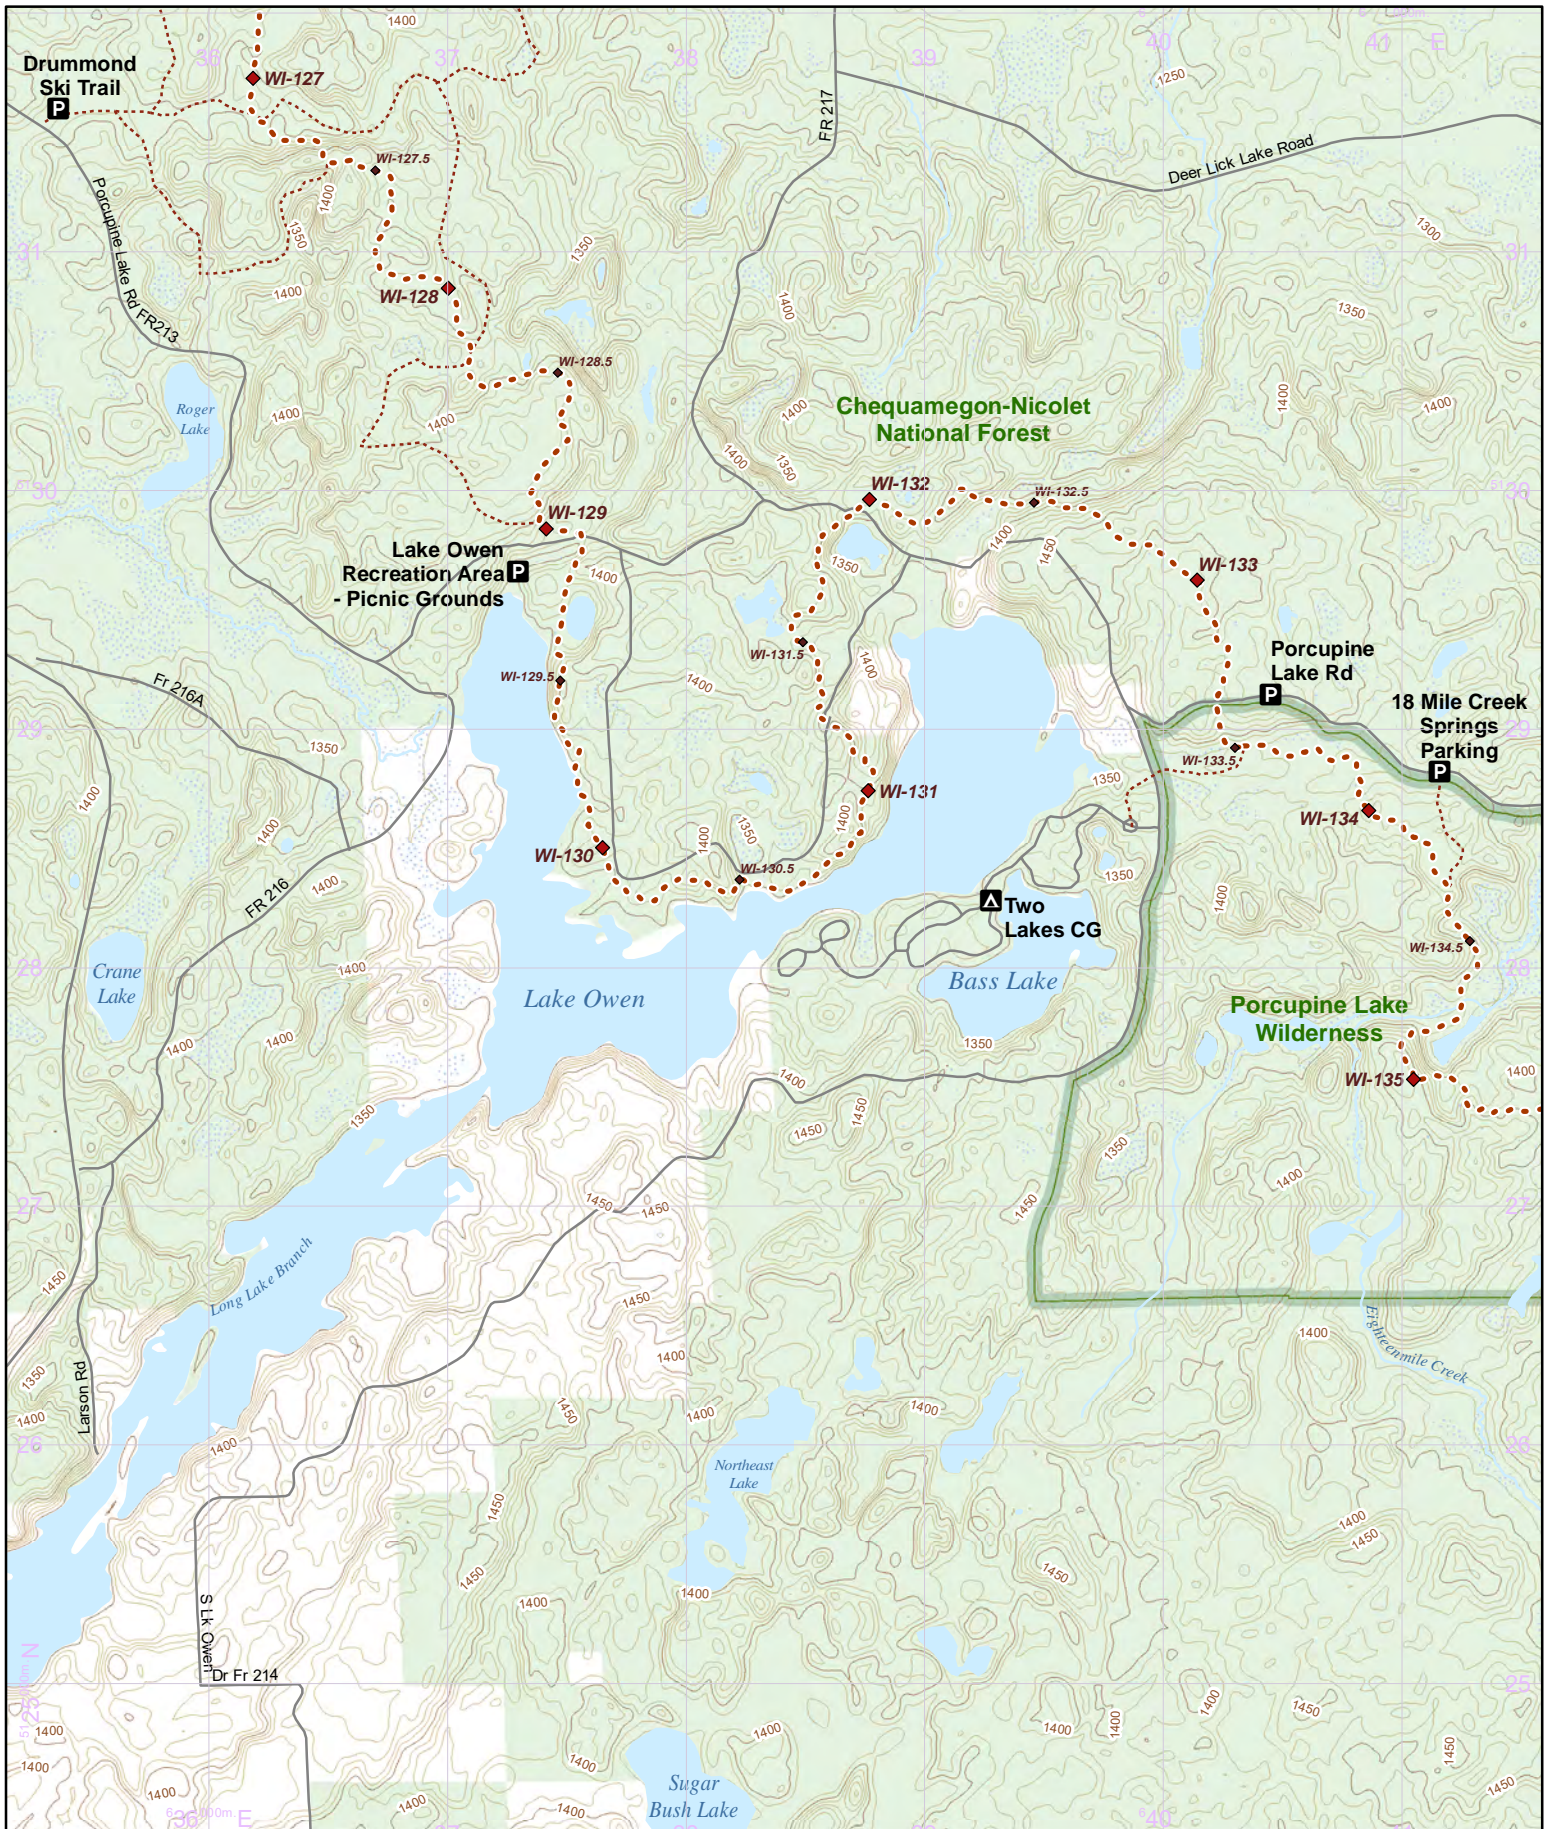

N 1:31,680 UTM 15 NAD 83

1 in = 0.5 miles

Hike it. Build it. Love it. Support it. Please support the mapping program with a gift today. Enjoy your complimentary North Country National Scenic Trail map download, and happy hiking!