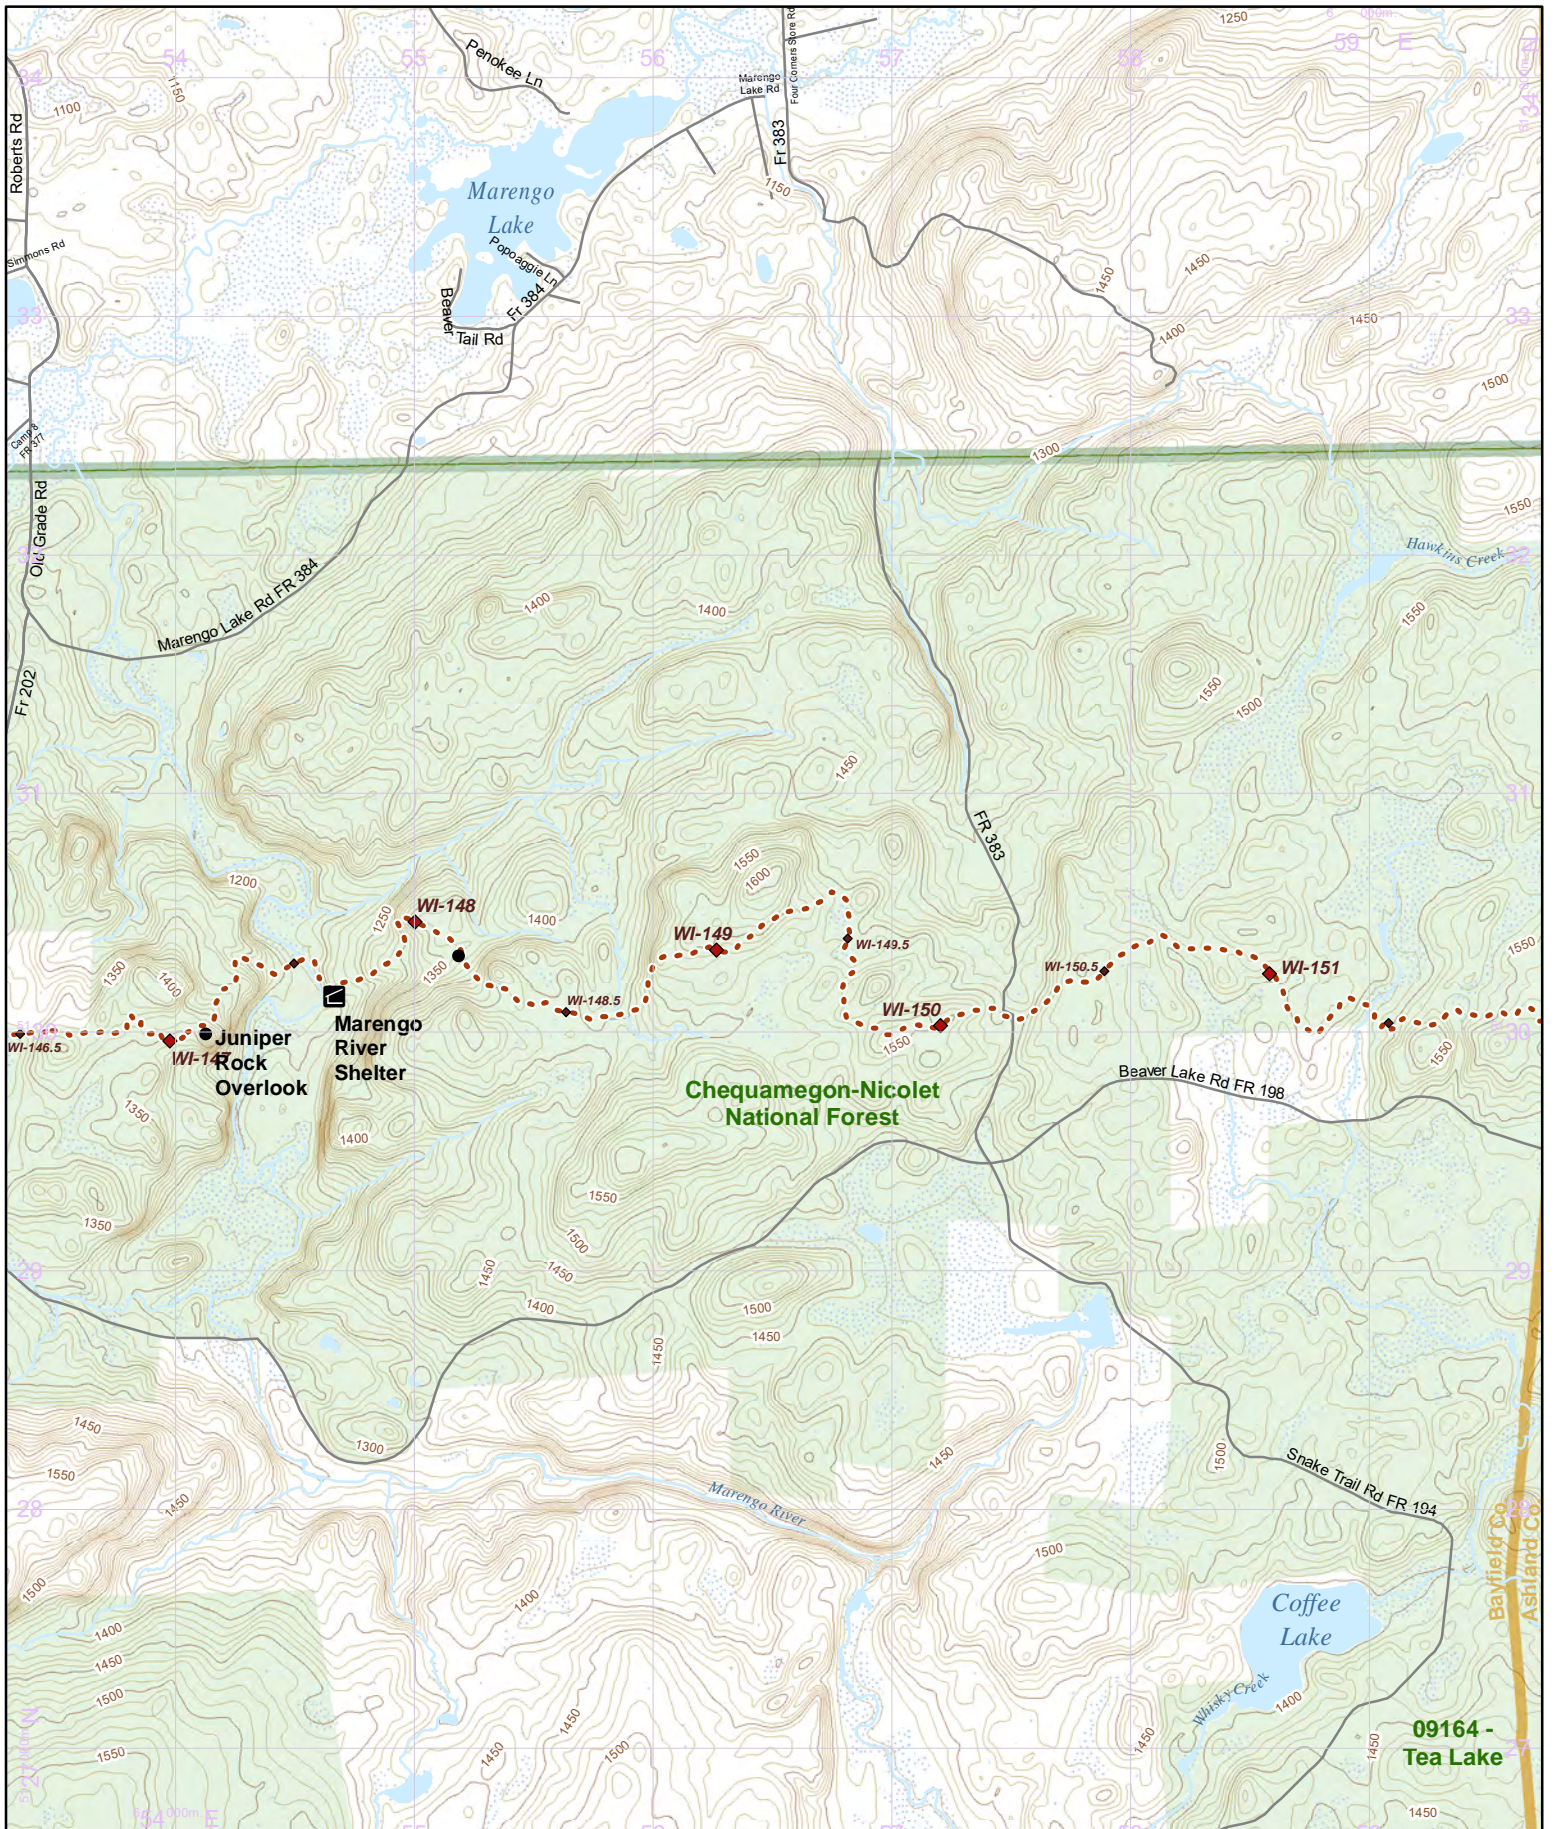

N 1:31,680 UTM 15 NAD 83

1 in = 0.5 miles

Hike it. Build it. Love it. Support it. Please support the mapping program with a gift today. Enjoy your complimentary North Country National Scenic Trail map download, and happy hiking!